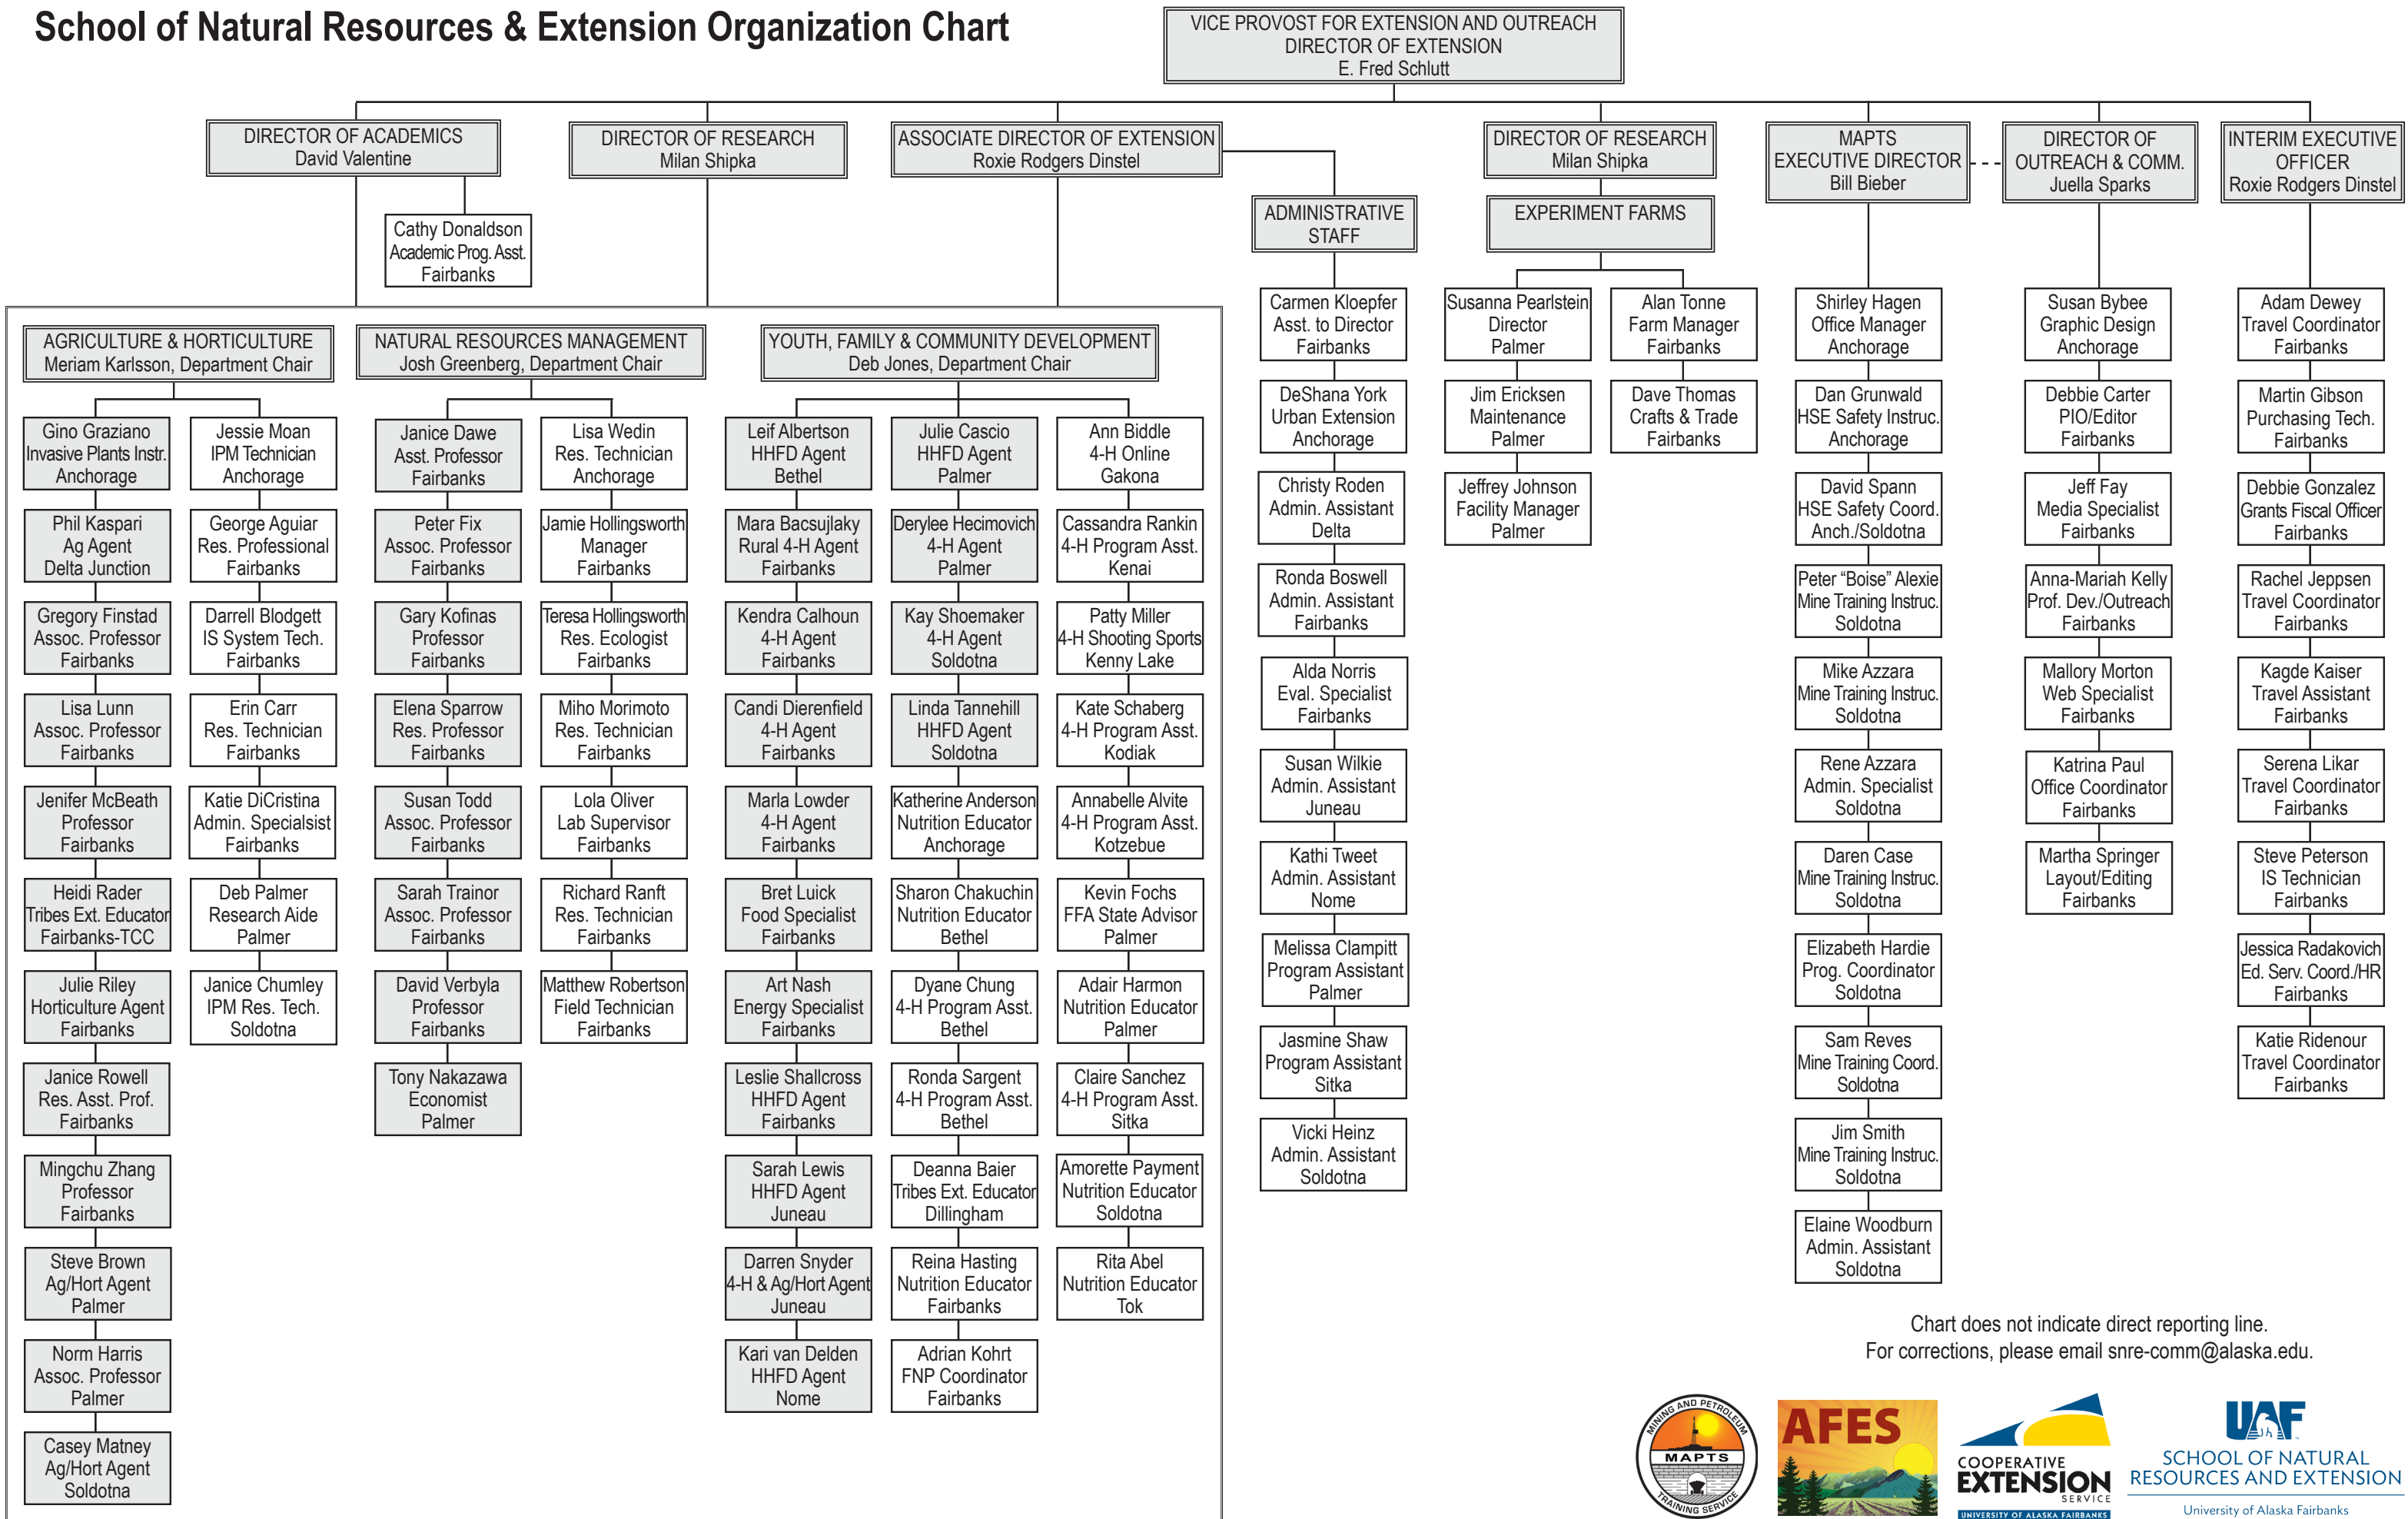

School of Natural Resources & Extension Organization Chart

Chart does not indicate direct reporting line.
For corrections, please email snre-comm@alaska.edu.