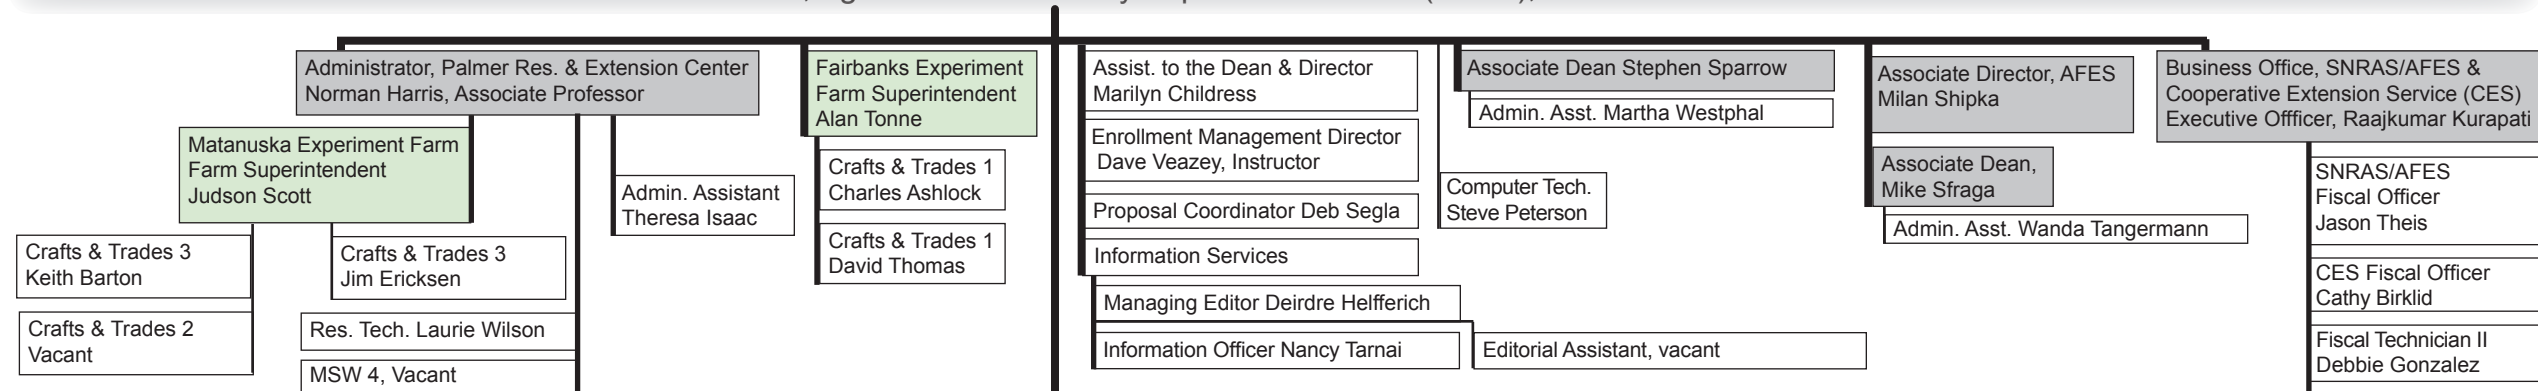

Dean of the School & Director, Agricultural & Forestry Experiment Station (AFES), Carol E. Lewis

School of Natural Resources and Agricultural Sciences (SNRAS): UA Geography Program

Dean of the School & Director, Agricultural & Forestry Experiment Station (AFES), Carol E. Lewis