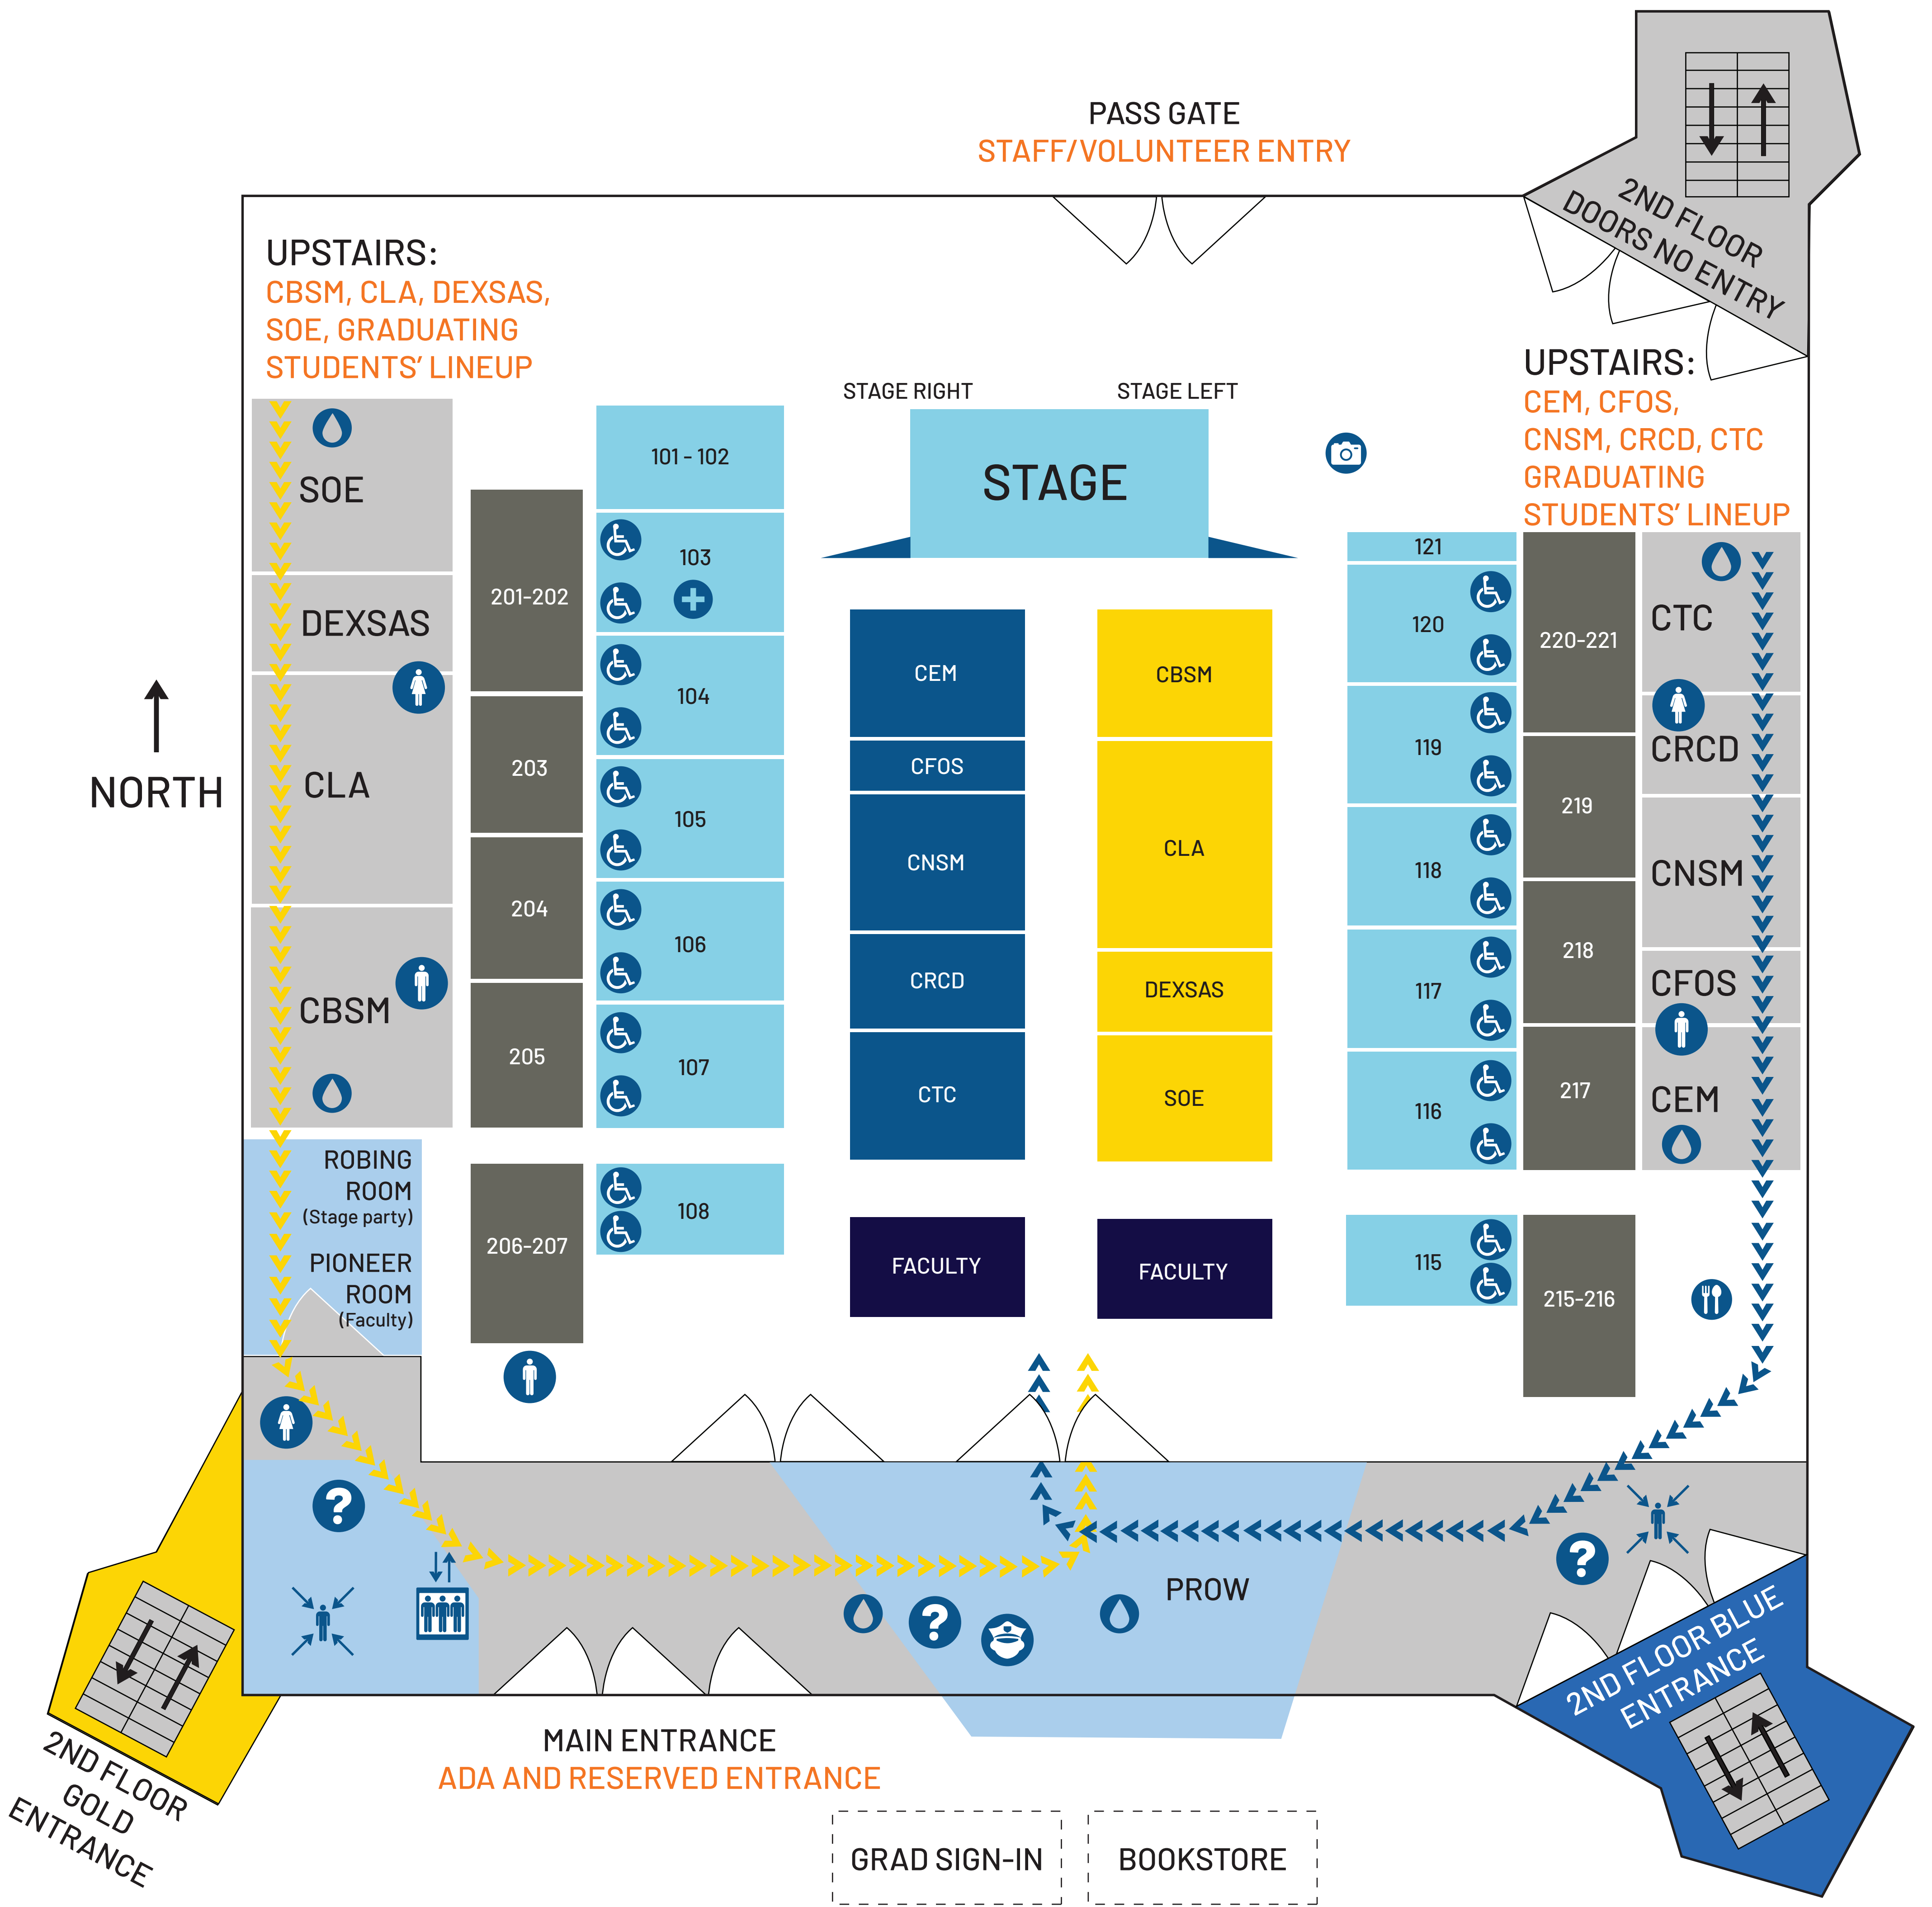

Carlson Center Commencement

Graduating students line up upstairs for the processional before the ceremony.

- CBSM = College of Business and Security Management
- CEM = College of Engineering and Mines
- CFOS = College of Fisheries and Ocean Sciences
- CLA = College of Liberal Arts
- CNSM = College of Natural Science and Mathematics
- CRCD = College of Rural and Community Development
- CTC = Community and Technical College
- DEXSAS = Division of Exploratory Studies and Academic Success
- SOE = School of Education

- = Ground floor
- = Second floor
- = Restrooms
- = Elevator
- = Information tables
- = Official photographer
- = Accessible seating (some reserved)
- = Security office
- = Emergency evacuation assembly point
- = Concessions
- = Water Station
- = Medic