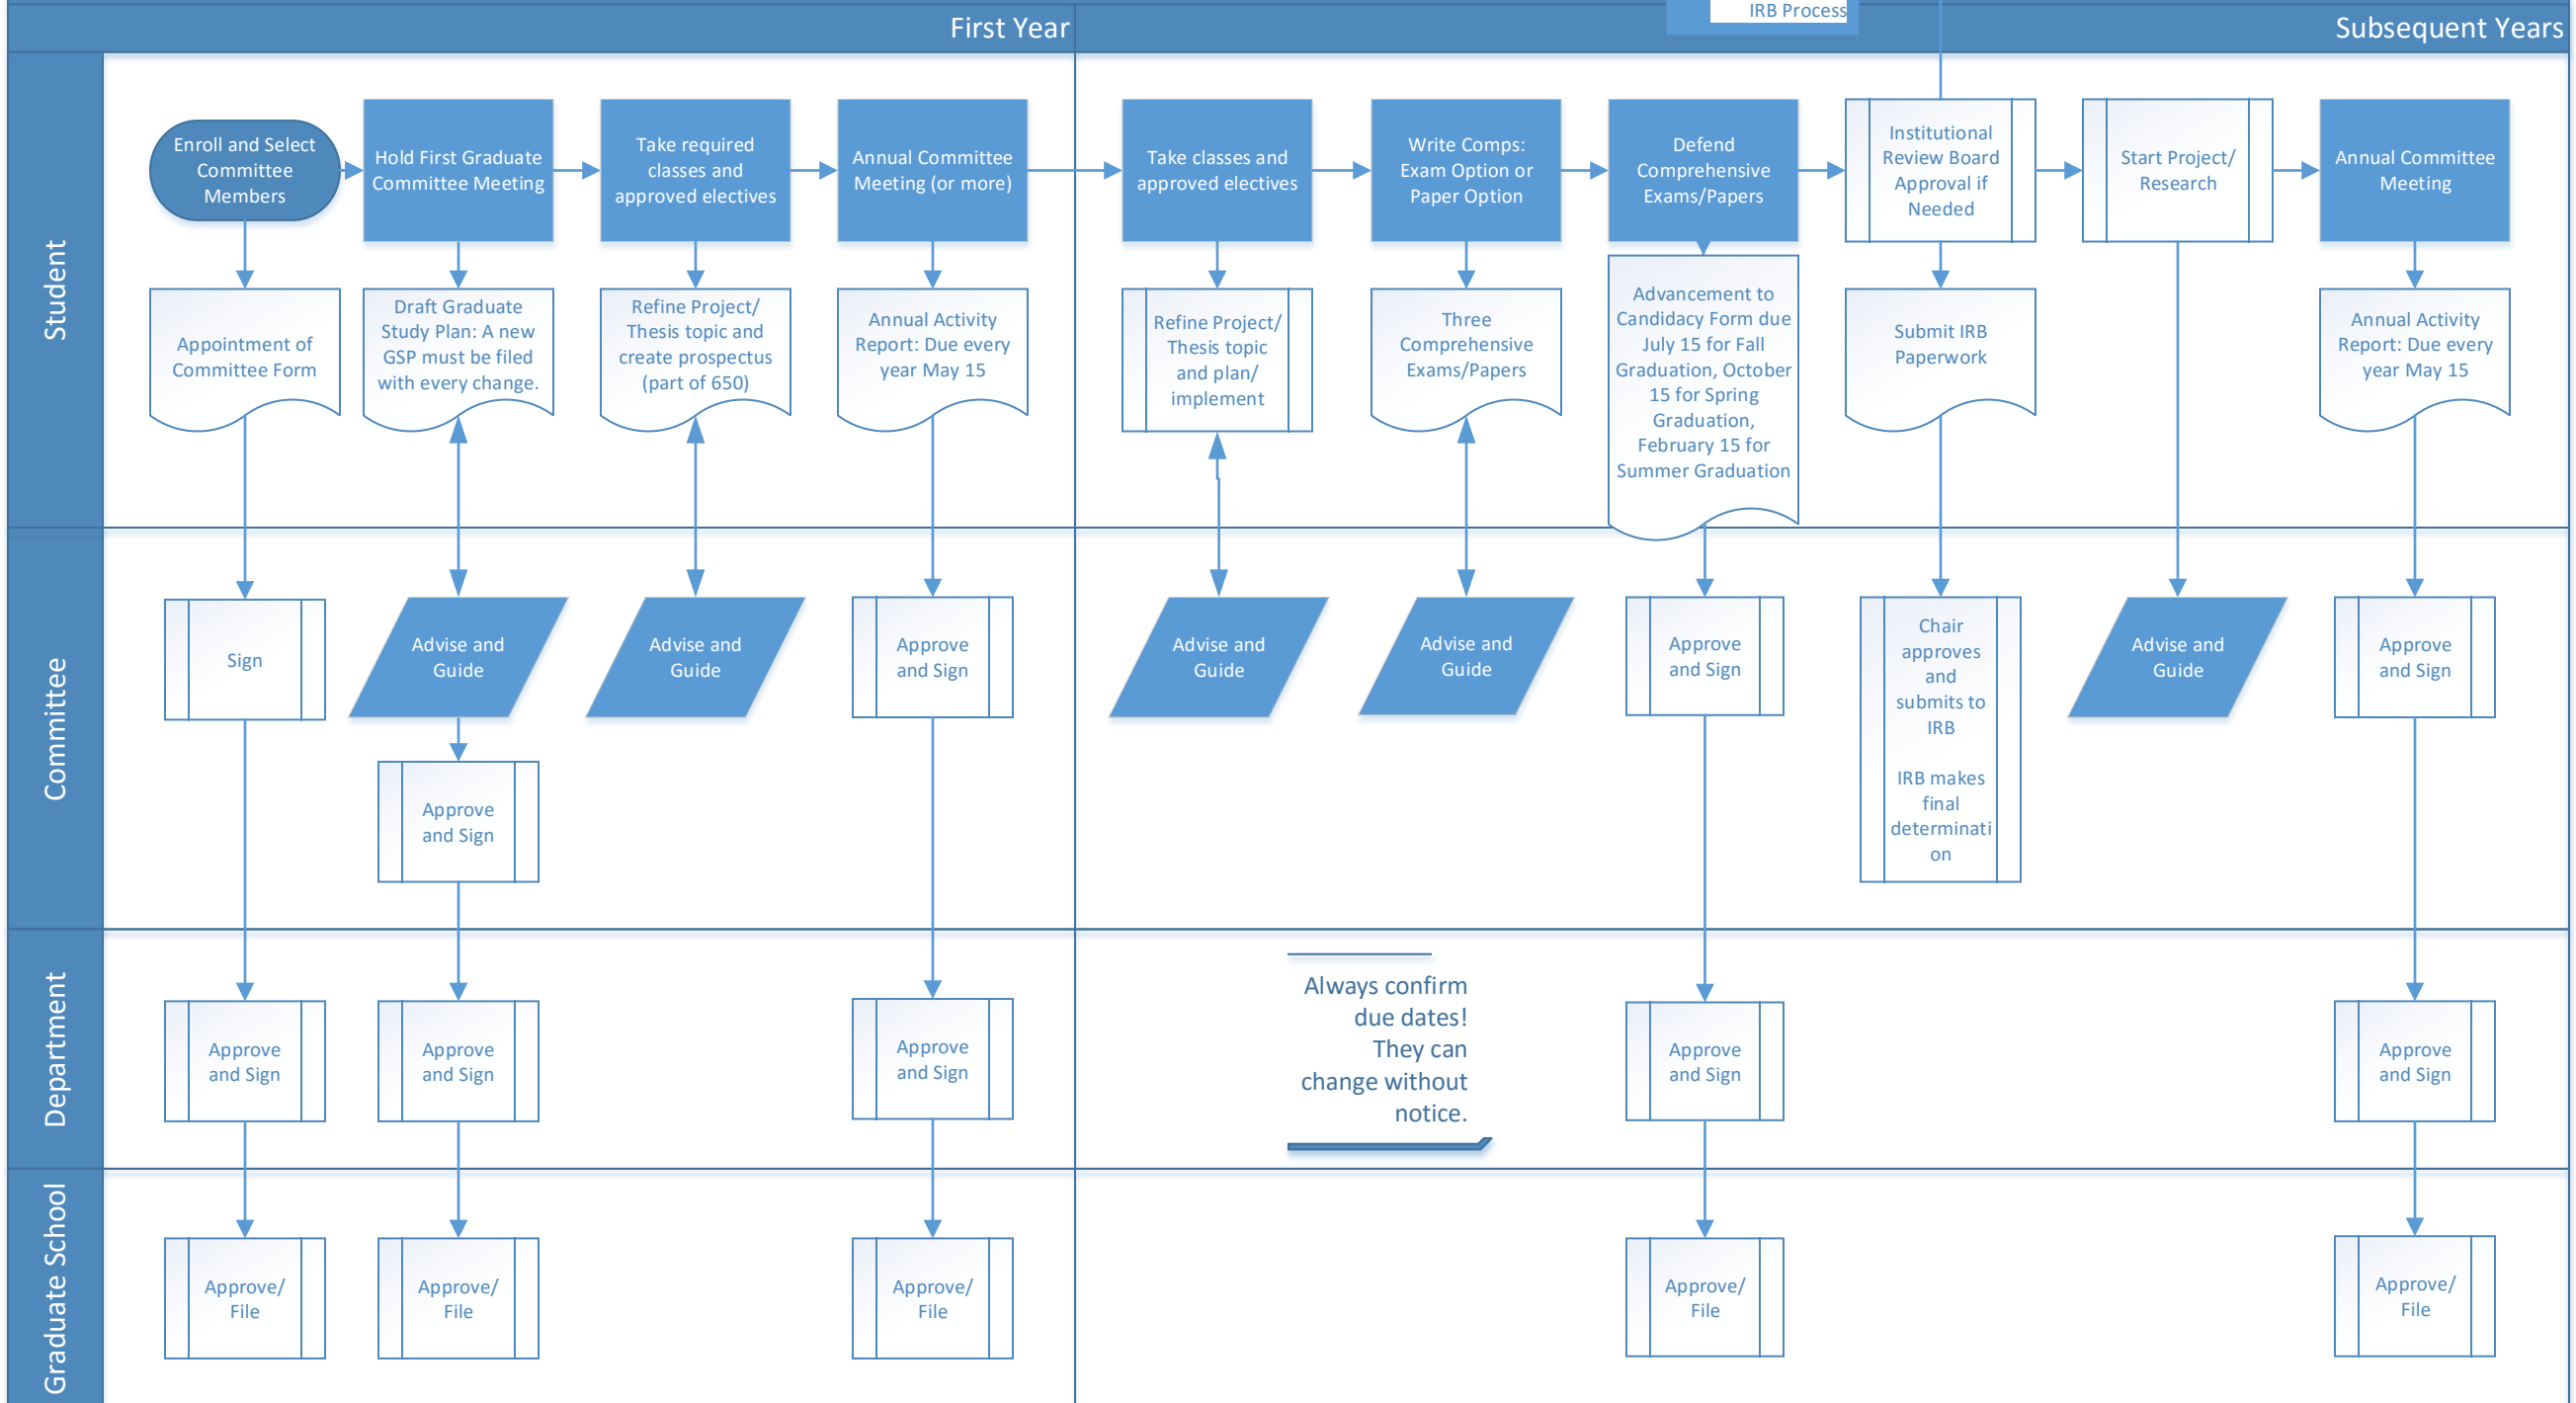

# RD MA Processes

Must Complete CITI Training for IRB Process

# RD MA Processes

One Semester Prior to Graduation

Semester of Graduation

Student

Committee

Department

Always confirm due dates!  
They can change without notice.

Graduate School