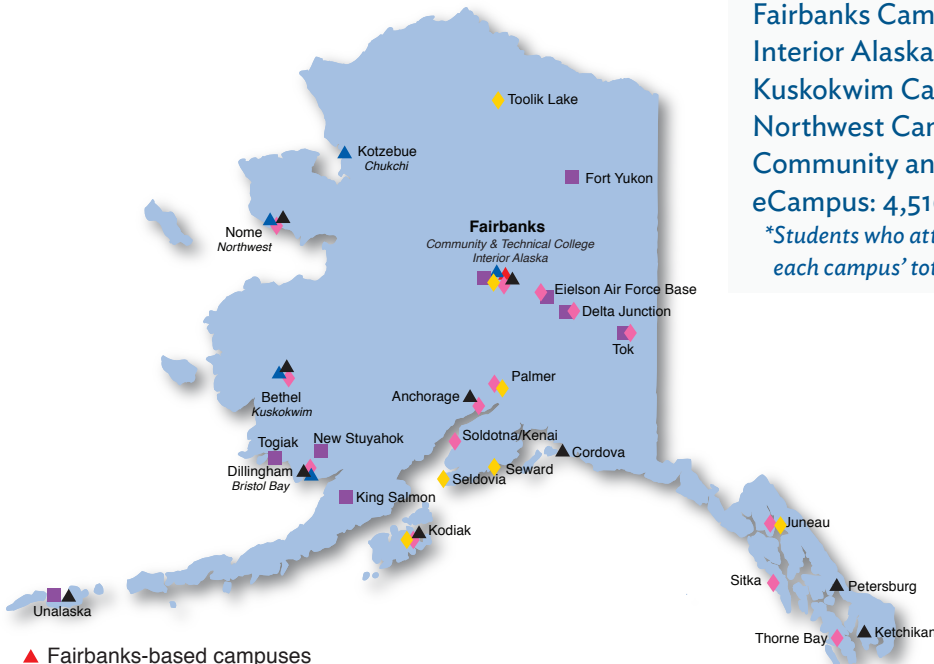

Research

UAF is the principal research center for the statewide university system. Our research engages undergraduate and graduate students so they gain skills and knowledge to become tomorrow's leaders. UAF researchers find solutions to Arctic challenges in these major units:

- Agricultural and Forestry Experiment Station
- Geophysical Institute
- Institute of Arctic Biology
- Institute of Marine Science
- Institute of Northern Engineering
- International Arctic Research Center

Research expenditures (direct), FY20: $111 million

Locations

UAF is a Land, Sea and Space Grant university with locations throughout Alaska.

- ▲ Fairbanks-based campuses
- ▲ Rural campuses
- CRCD learning centers
- Off-campus research stations
- Cooperative Extension Service
- ▲ Marine Advisory Program

Naturally Inspiring.

Athletics

Men's ice hockey

NCAA Division I Western Collegiate Hockey Association

Men's and women's basketball, men's and women's cross-country running, women's volleyball

NCAA Division II Great Northwest Athletic Conference

Men's and women's cross-country skiing

NCAA Rocky Mountain Intercollegiate Ski Association

Women's swimming

NCAA Division II Pacific Collegiate Swim and Dive Conference

Men's and women's rifle

NCAA Patriot Rifle Conference, 10-time NCAA champions

Campus Enrollment, Fall 2020*

Bristol Bay Campus, Dillingham: 229
Chukchi Campus, Kotzebue: 191
Fairbanks Campus: 5,331
Interior Alaska Campus: 264
Kuskokwim Campus, Bethel: 511
Northwest Campus, Nome: 232
Community and Technical College: 2,171
eCampus: 4,516

*Students who attended more than one campus are counted in each campus' totals but only once in the overall total.