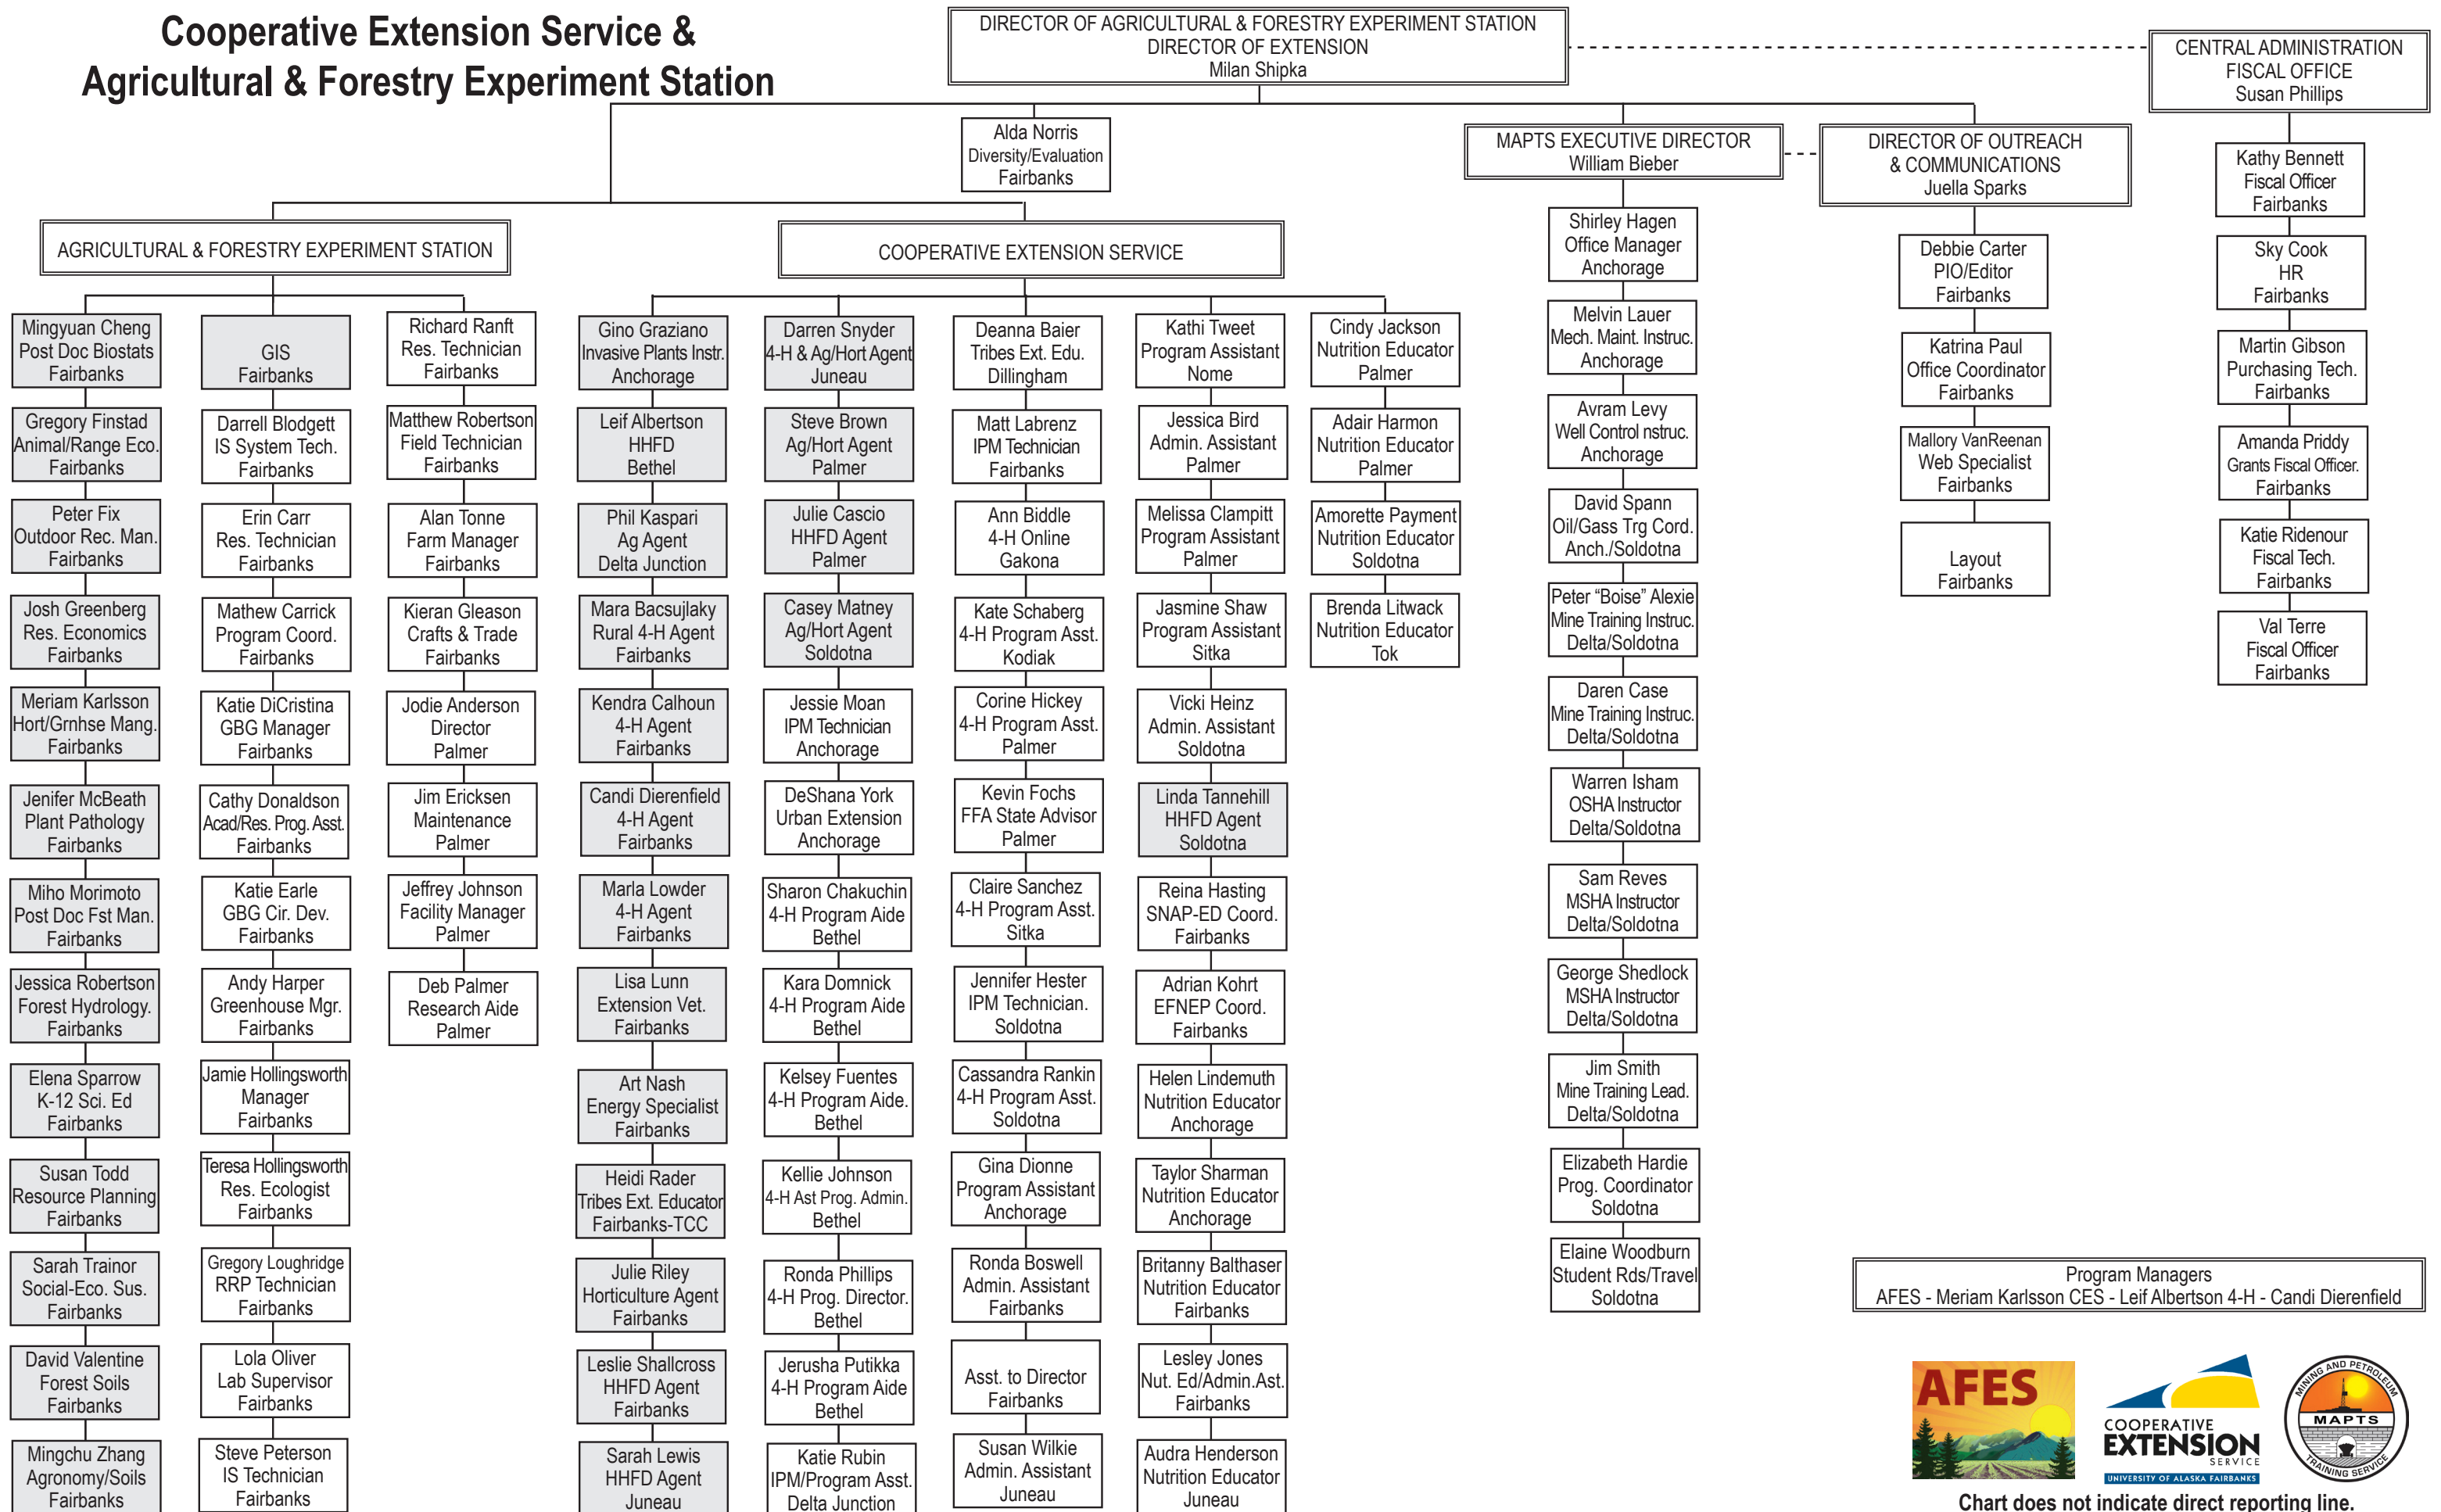

# Cooperative Extension Service & Agricultural & Forestry Experiment Station

Program Managers  
AFES - Meriam Karlsson CES - Leif Albertson 4-H - Candi Dierenfield

Chart does not indicate direct reporting line.  
For corrections, please email snre-comm@alaska.edu.