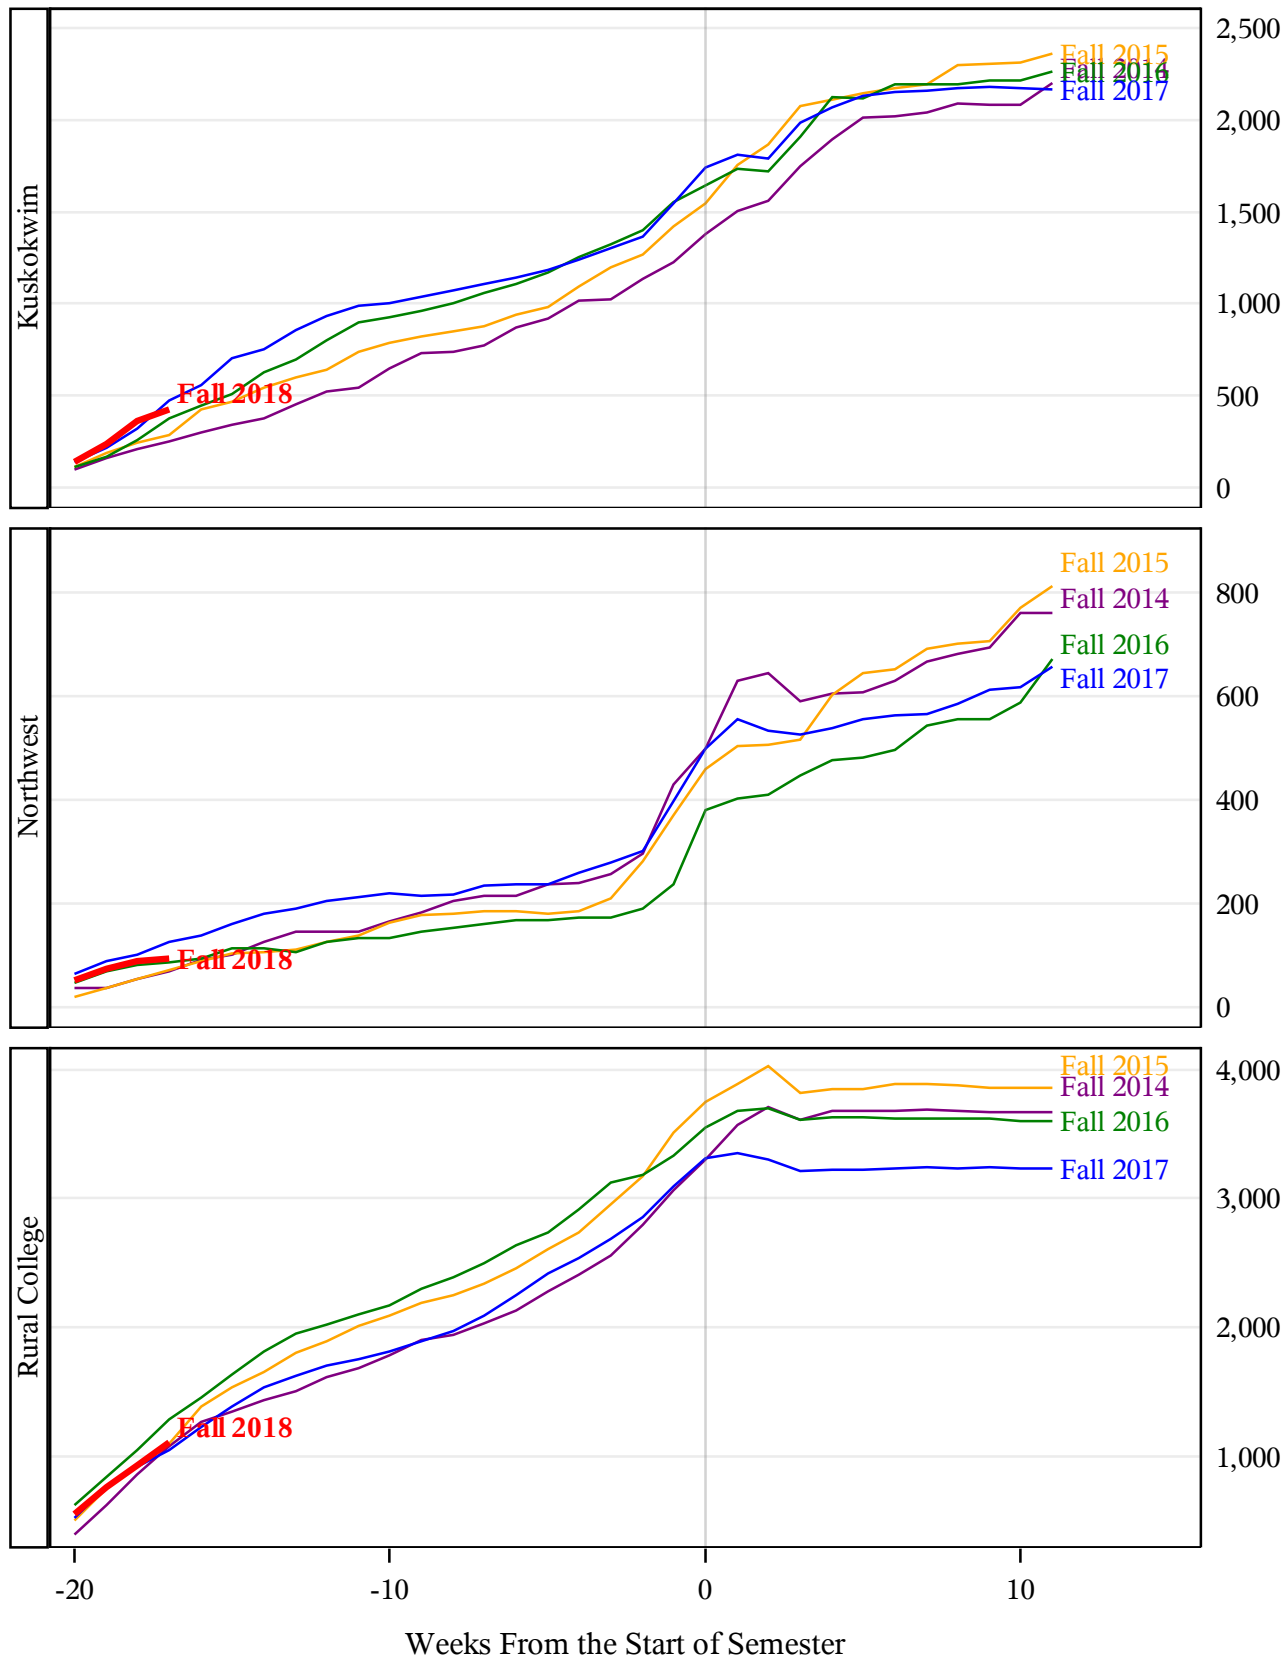

**University of Alaska Fairbanks - Early Semester Report
 Student Credit Hours Generated by Registration Week
 Fall 2014 - Fall 2018**

**University of Alaska Fairbanks - Early Semester Report
 Student Credit Hours Generated by Registration Week
 Fall 2014 - Fall 2018**