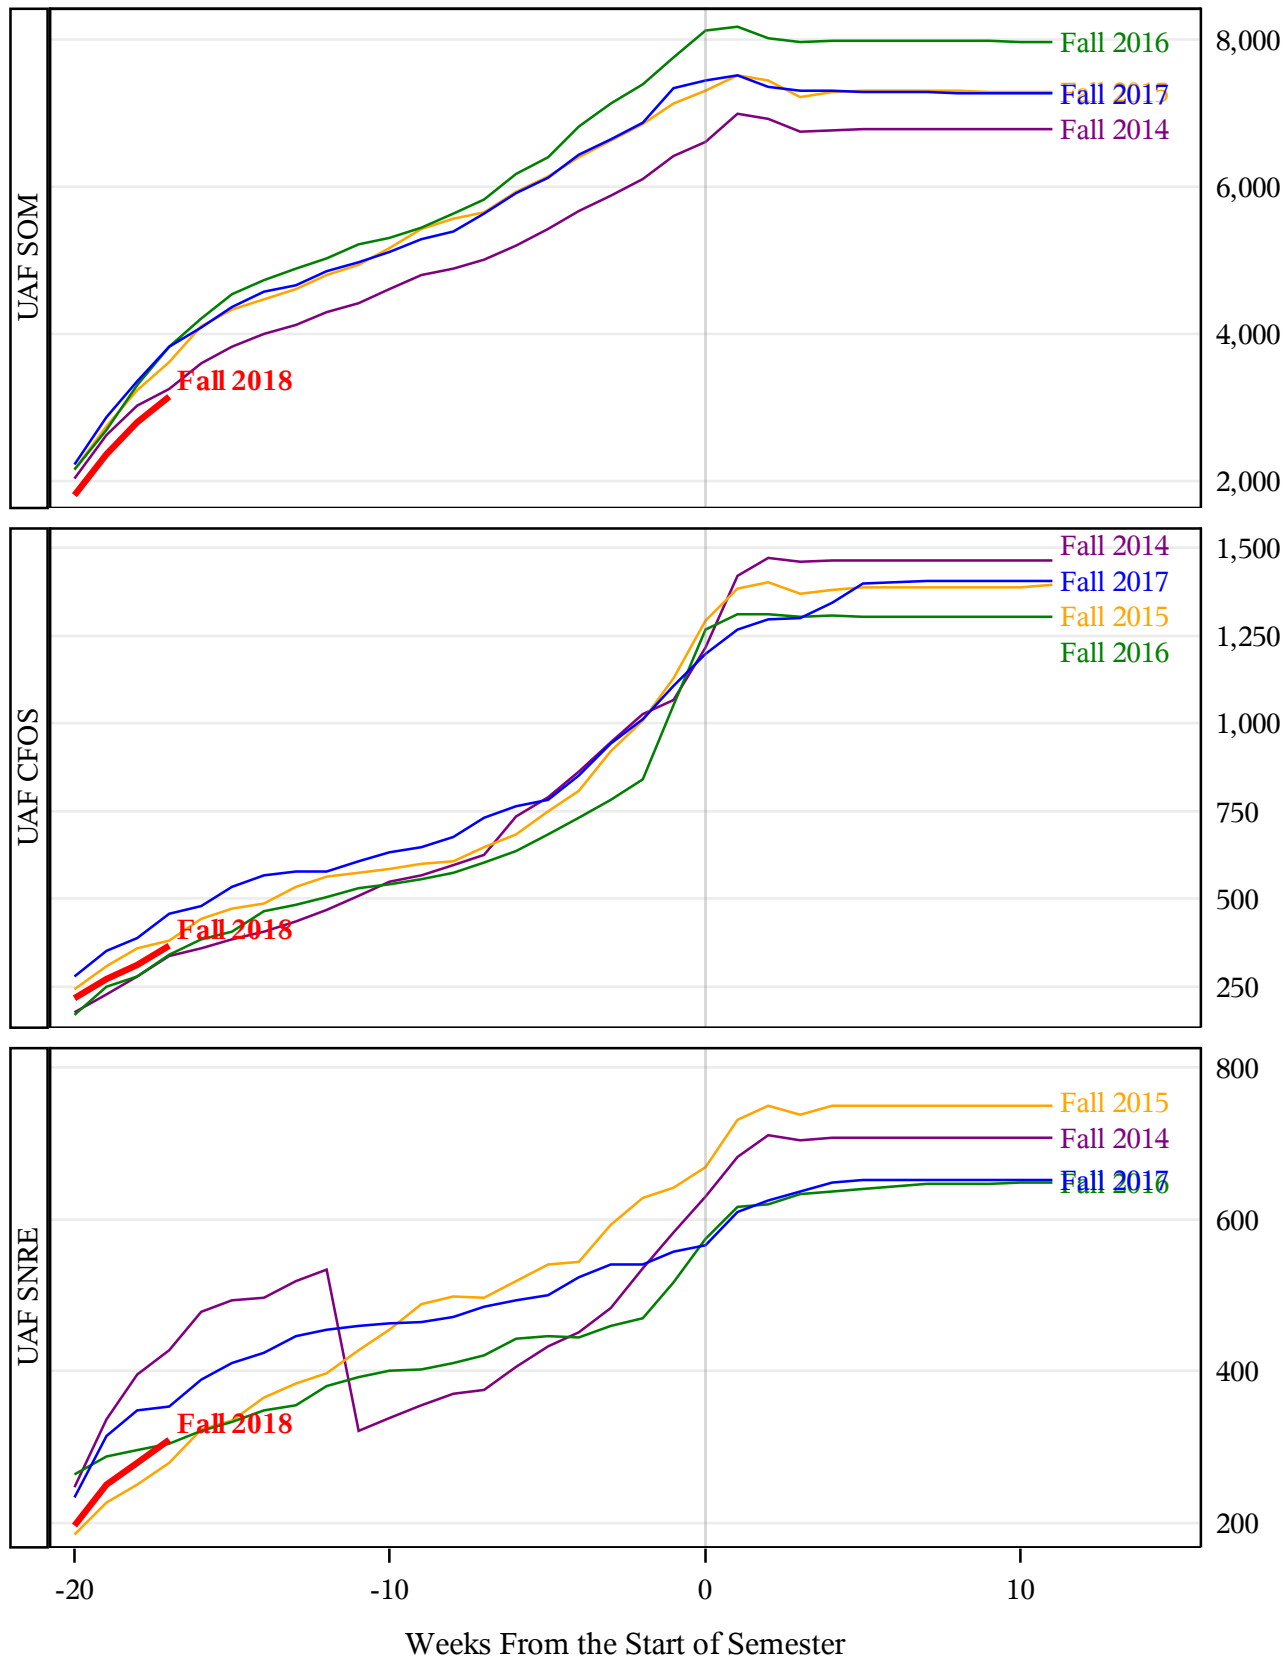

**University of Alaska Fairbanks - Early Semester Report
Student Credit Hours Generated by Registration Week
Fall 2014 - Fall 2018**