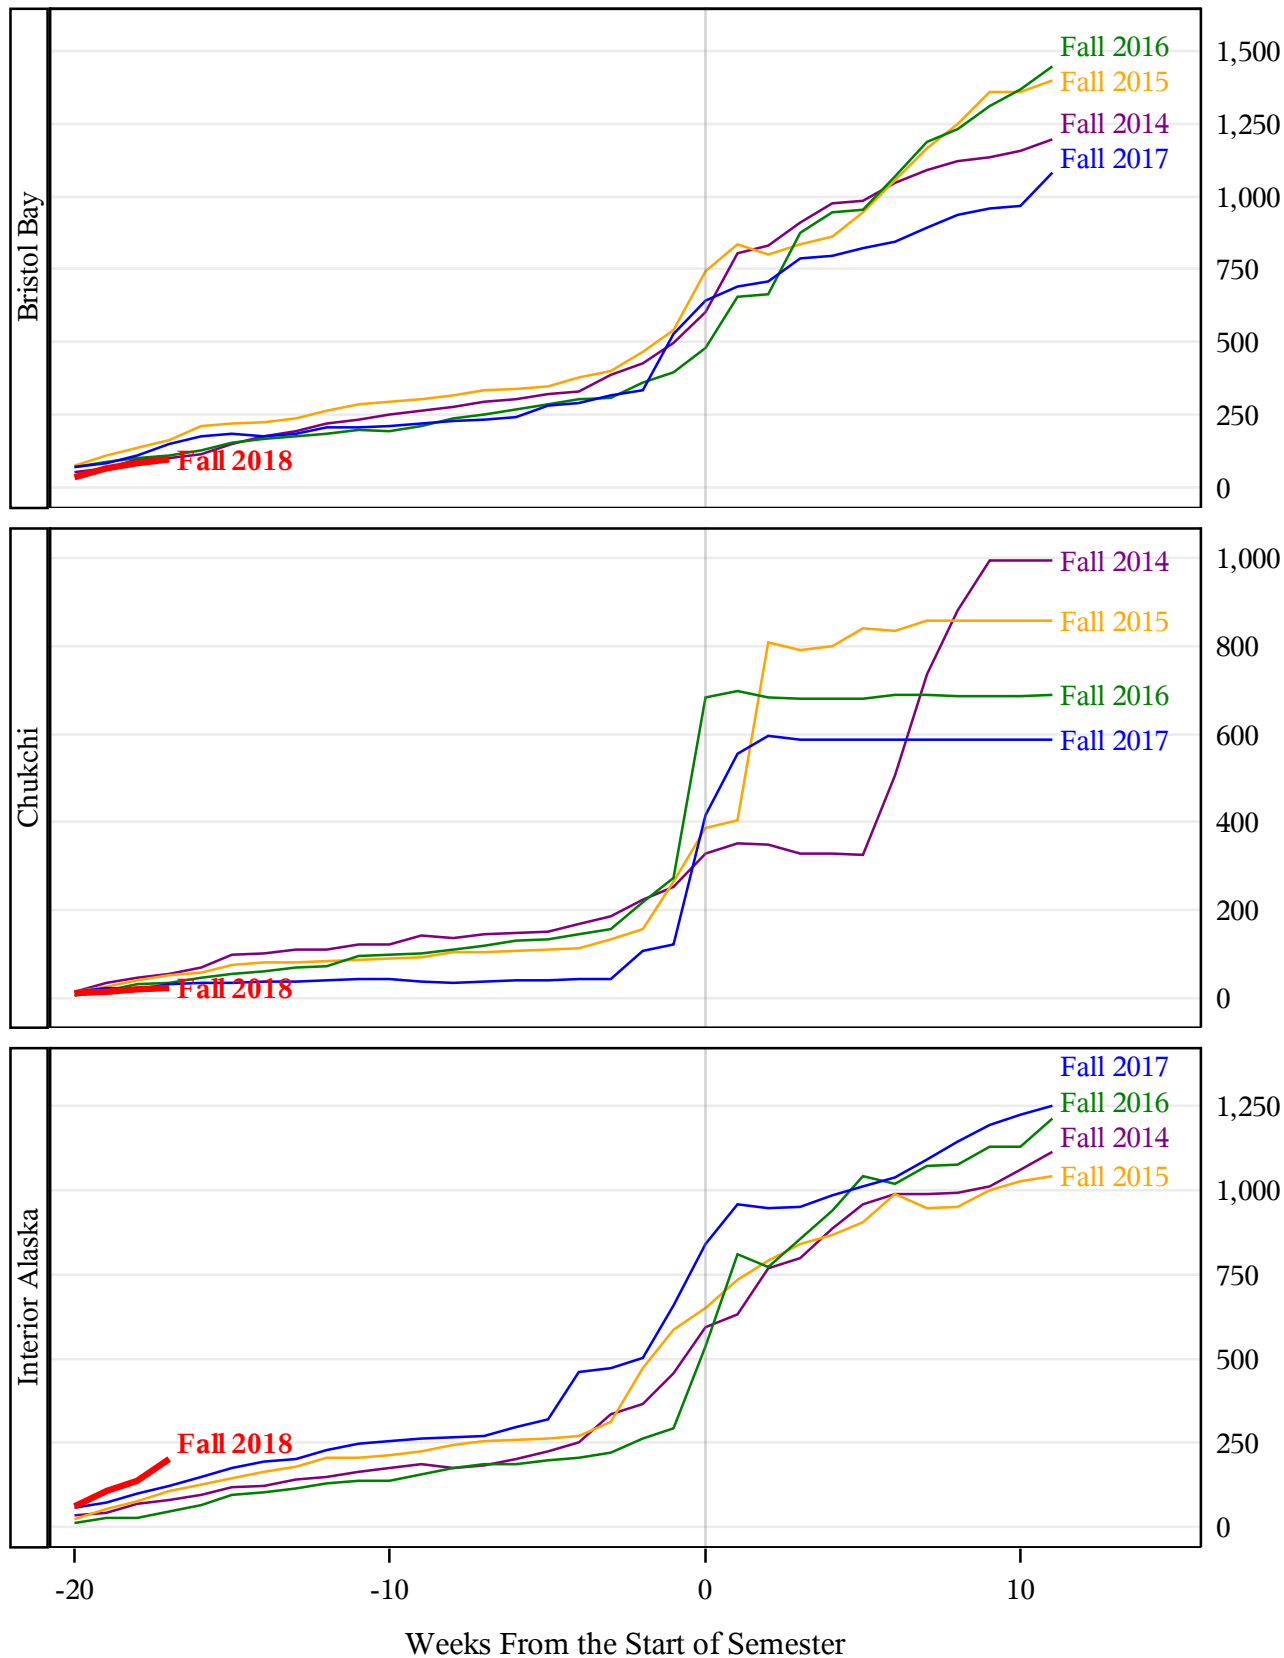

**University of Alaska Fairbanks - Early Semester Report
 Student Credit Hours Generated by Registration Week
 Fall 2014 - Fall 2018**

**University of Alaska Fairbanks - Early Semester Report
 Student Credit Hours Generated by Registration Week
 Fall 2014 - Fall 2018**