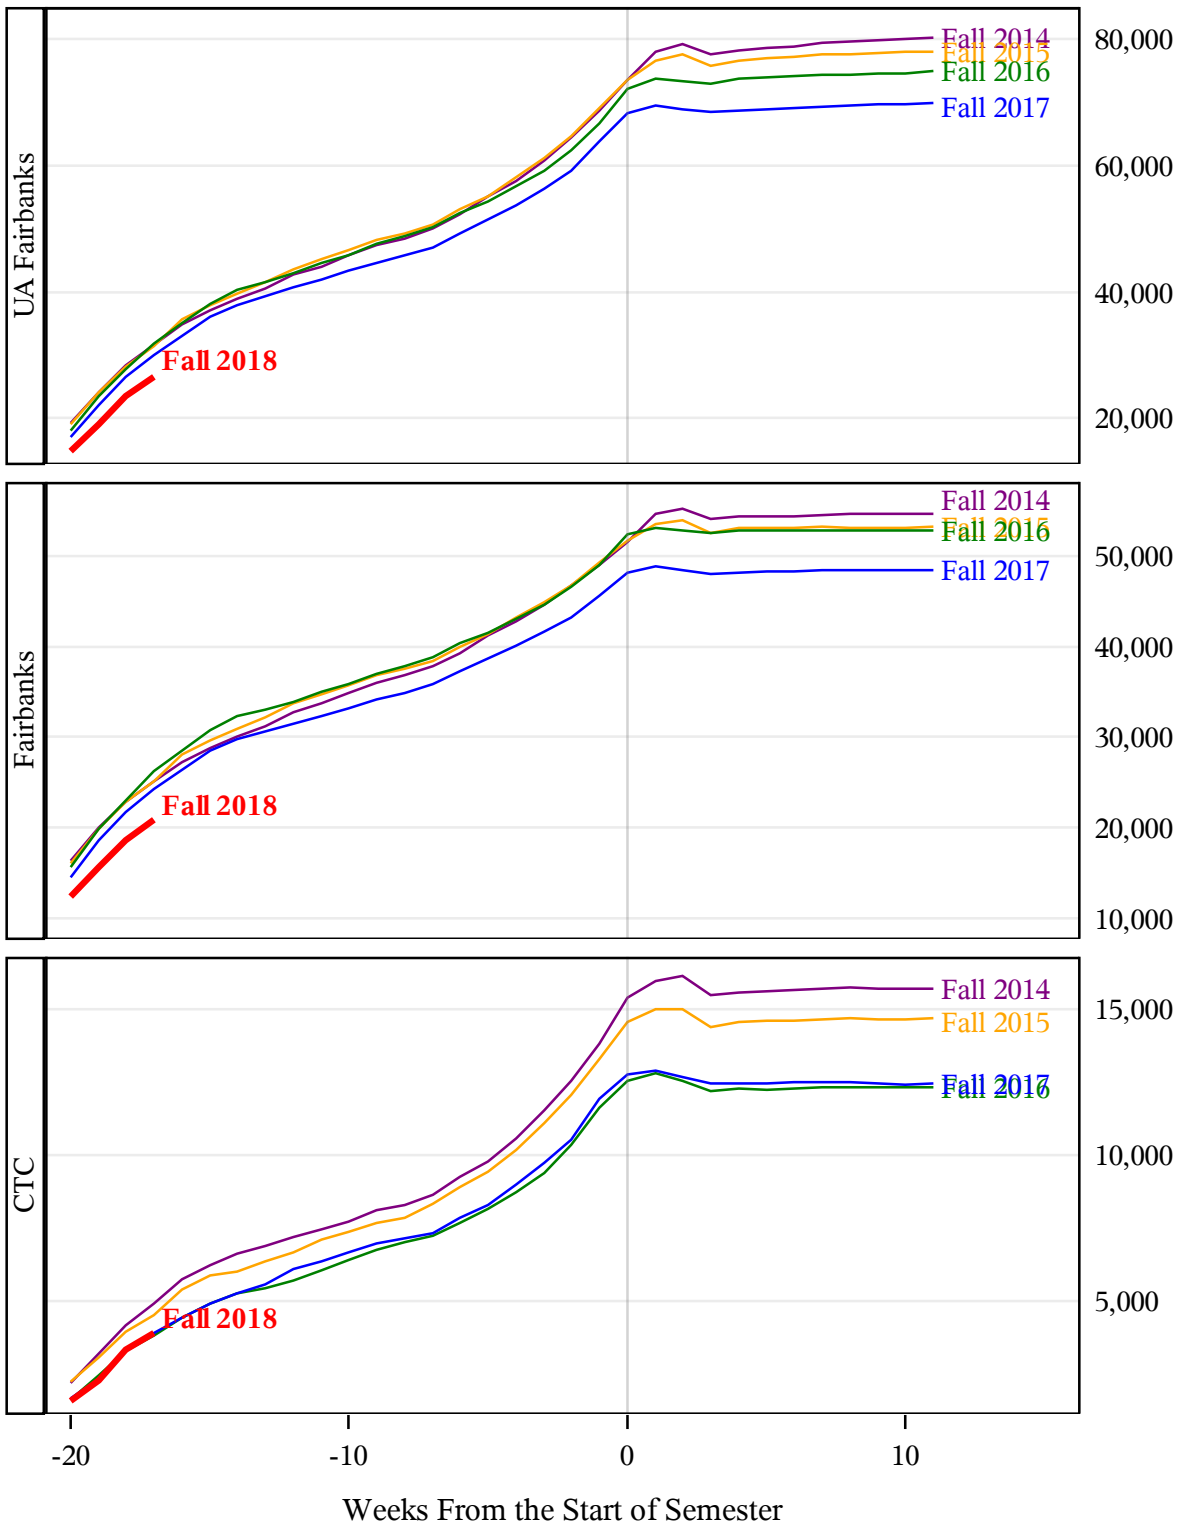

**University of Alaska Fairbanks - Early Semester Report
 Student Credit Hours Generated by Registration Week
 Fall 2014 - Fall 2018**

**University of Alaska Fairbanks - Early Semester Report
 Student Credit Hours Generated by Registration Week
 Fall 2014 - Fall 2018**