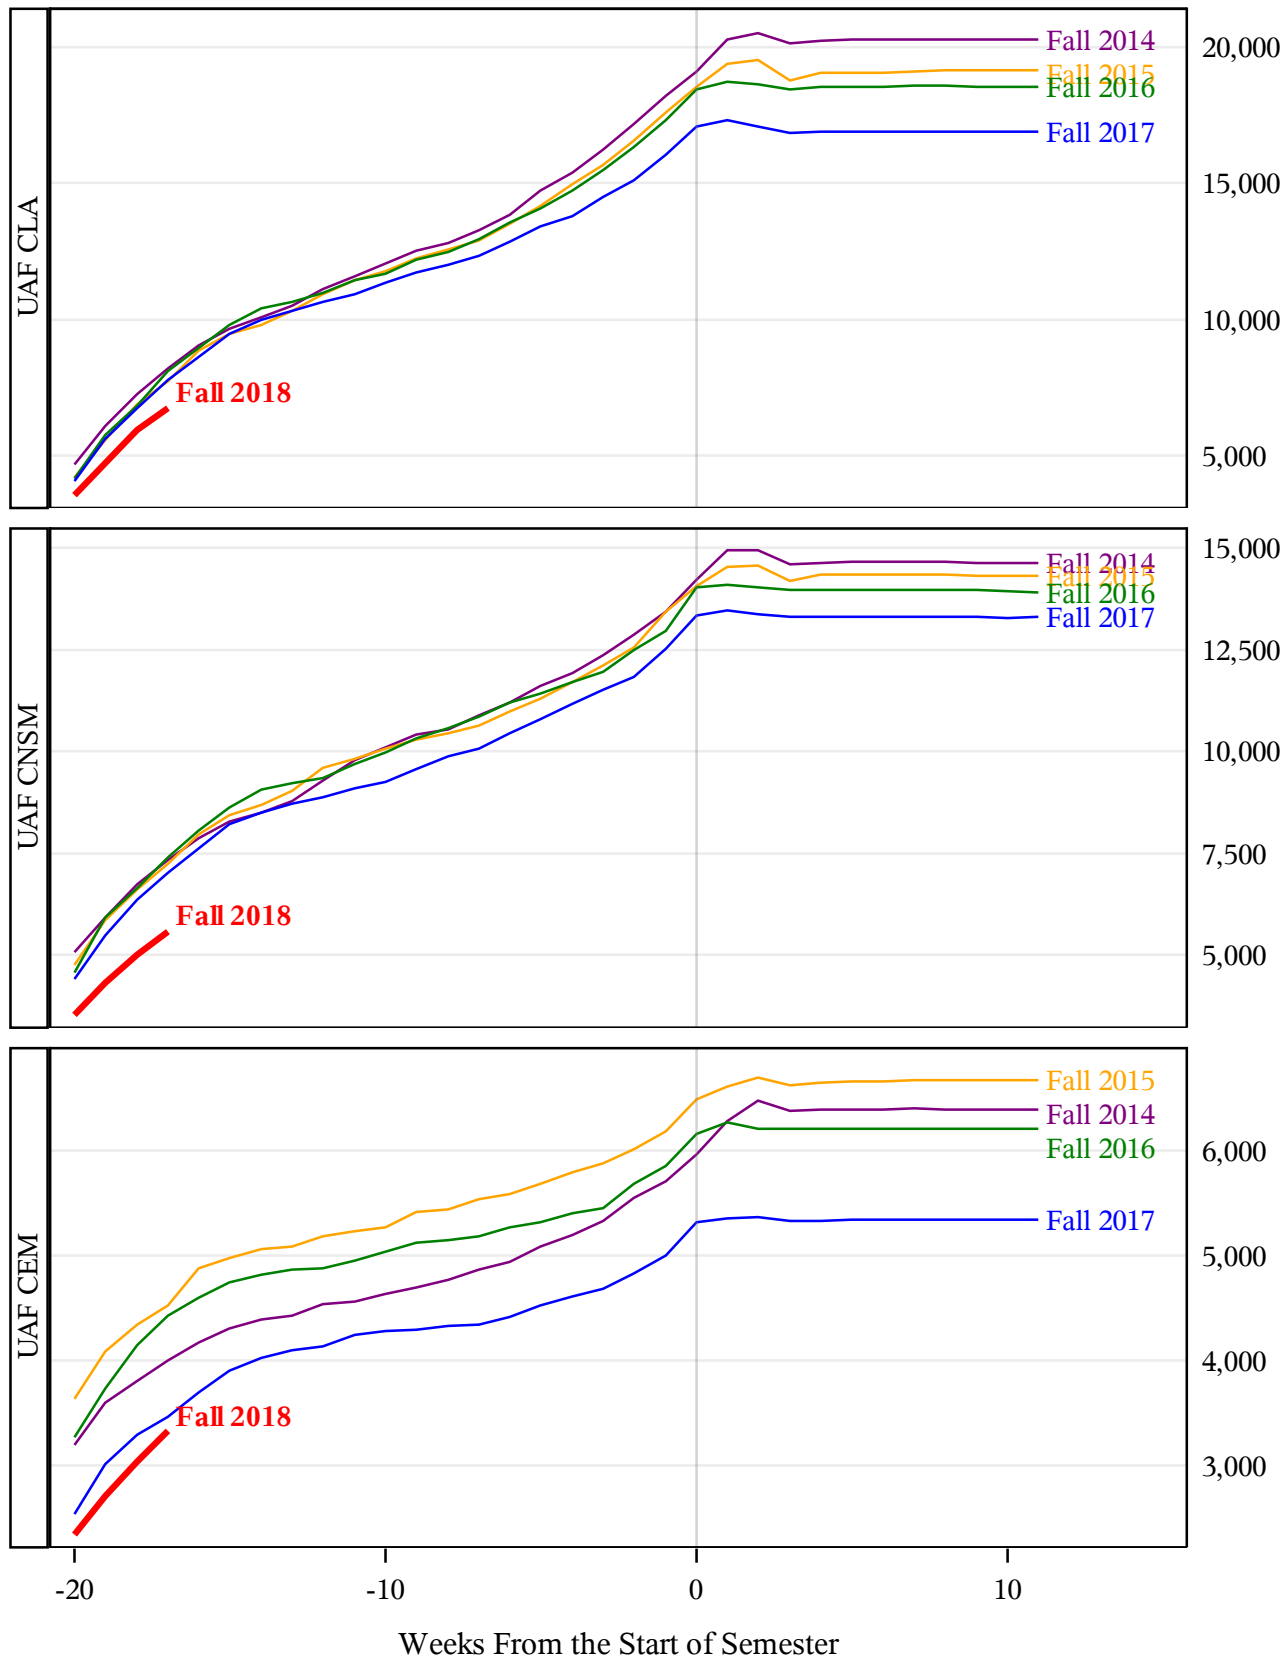

**University of Alaska Fairbanks - Early Semester Report
 Student Credit Hours Generated by Registration Week
 Fall 2014 - Fall 2018**

**University of Alaska Fairbanks - Early Semester Report
 Student Credit Hours Generated by Registration Week
 Fall 2014 - Fall 2018**