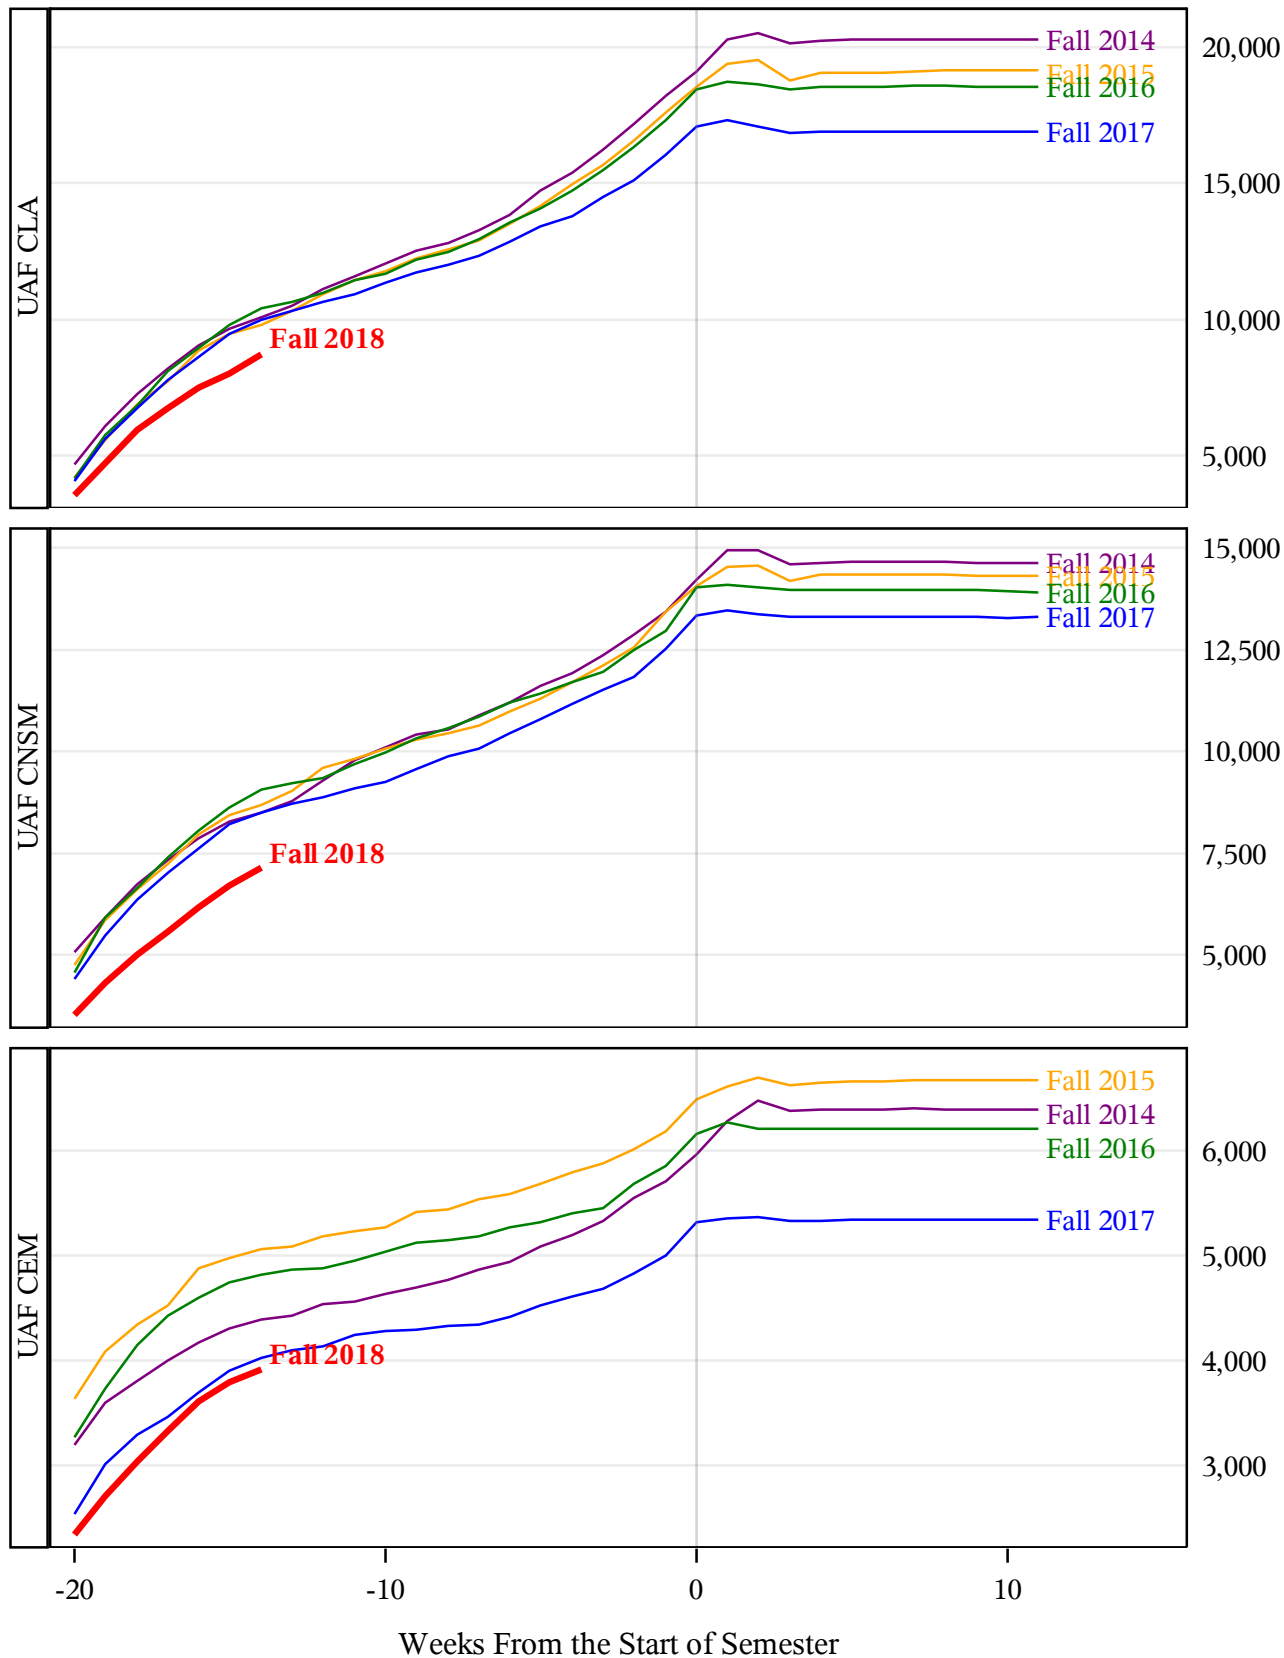

**University of Alaska Fairbanks - Early Semester Report
 Student Credit Hours Generated by Registration Week
 Fall 2014 - Fall 2018**

**University of Alaska Fairbanks - Early Semester Report
 Student Credit Hours Generated by Registration Week
 Fall 2014 - Fall 2018**