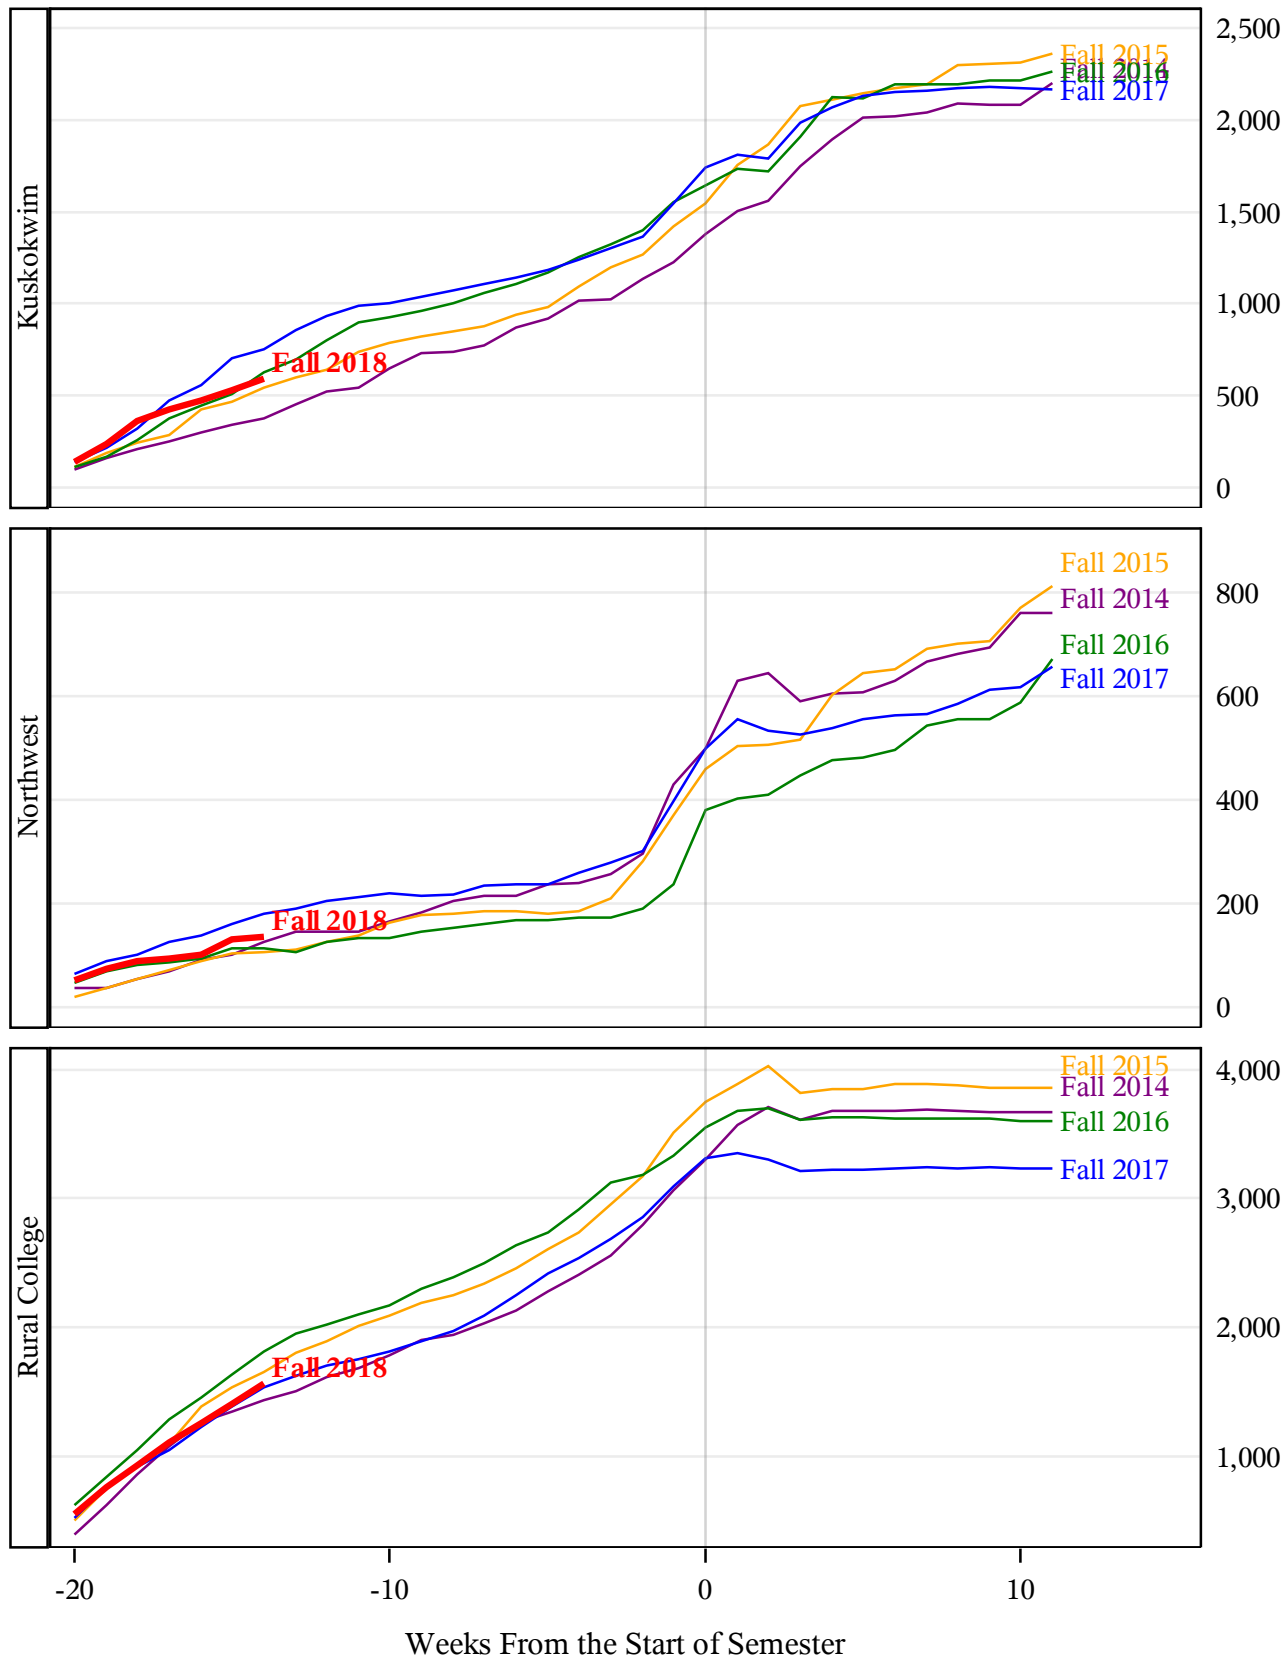

**University of Alaska Fairbanks - Early Semester Report
 Student Credit Hours Generated by Registration Week
 Fall 2014 - Fall 2018**

**University of Alaska Fairbanks - Early Semester Report
 Student Credit Hours Generated by Registration Week
 Fall 2014 - Fall 2018**