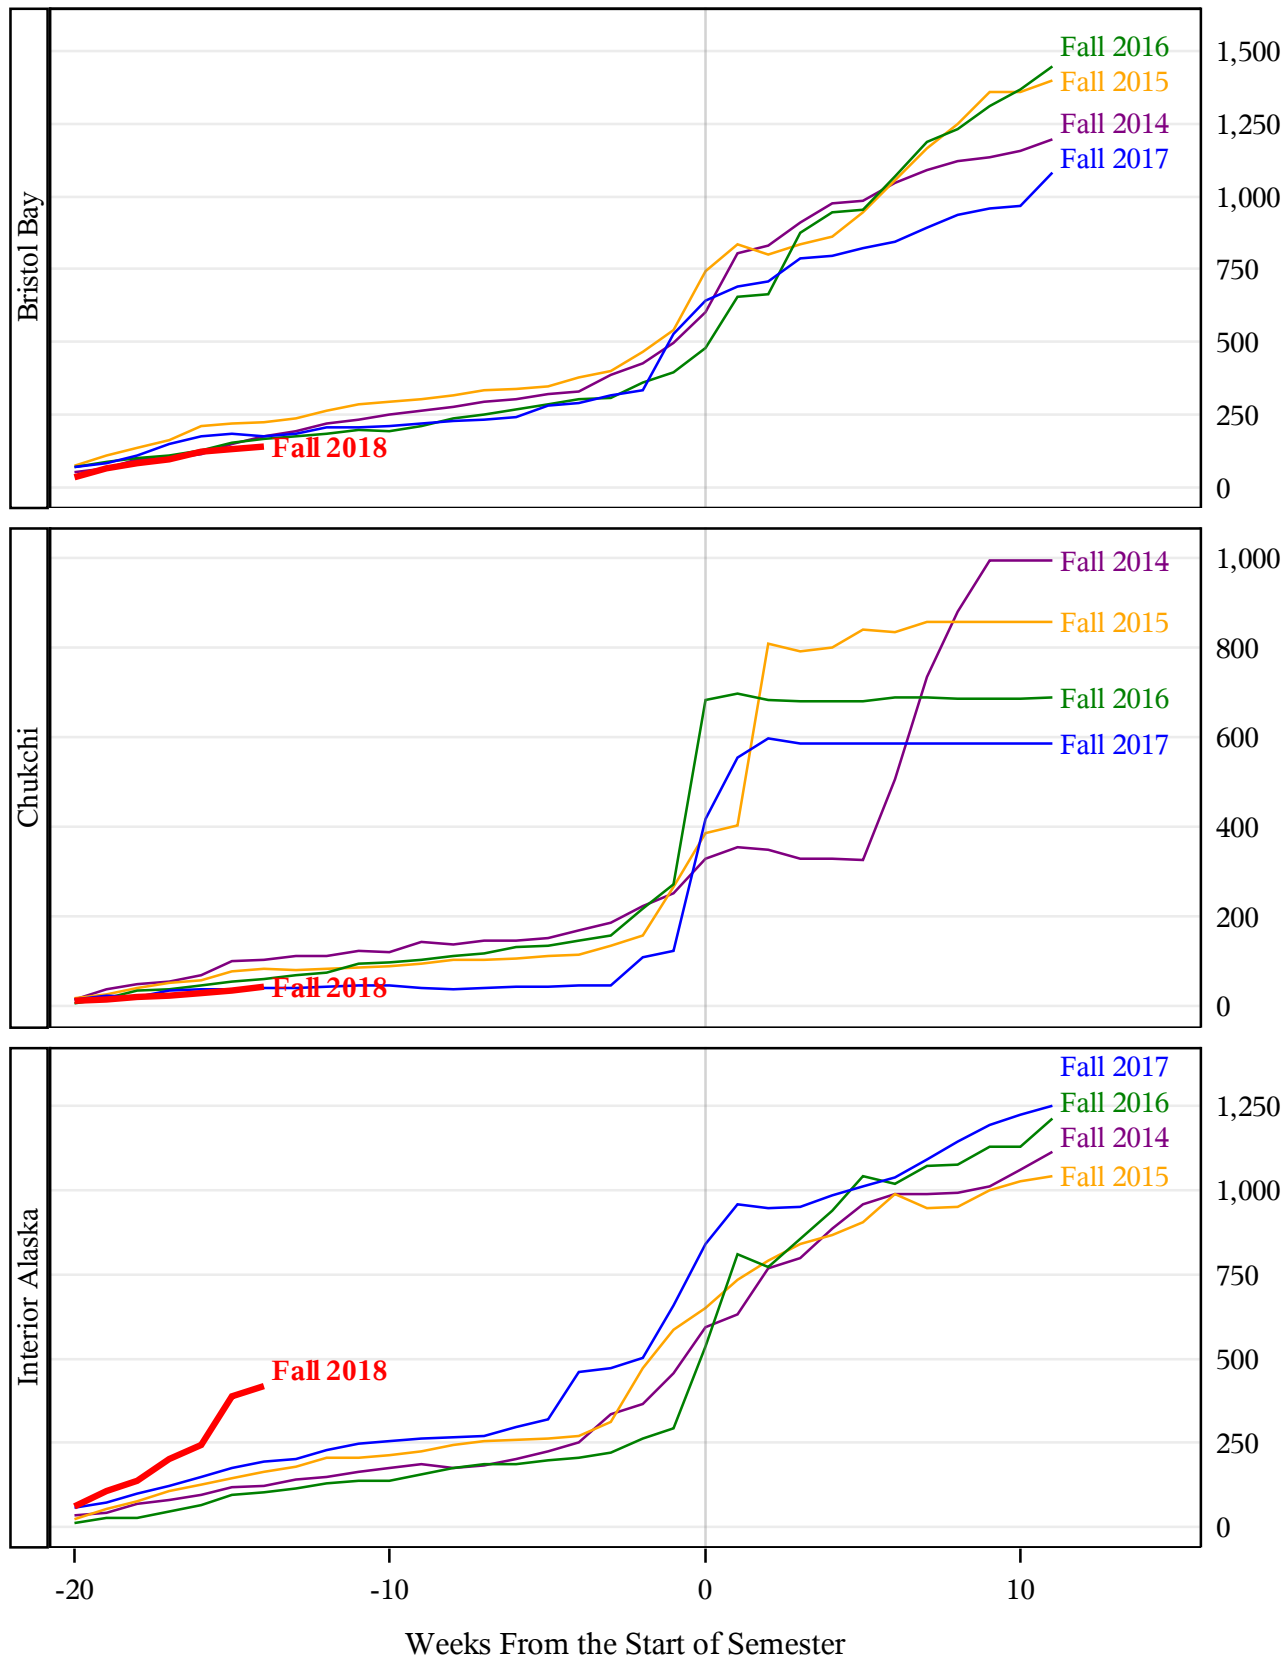

**University of Alaska Fairbanks - Early Semester Report
 Student Credit Hours Generated by Registration Week
 Fall 2014 - Fall 2018**

**University of Alaska Fairbanks - Early Semester Report
 Student Credit Hours Generated by Registration Week
 Fall 2014 - Fall 2018**