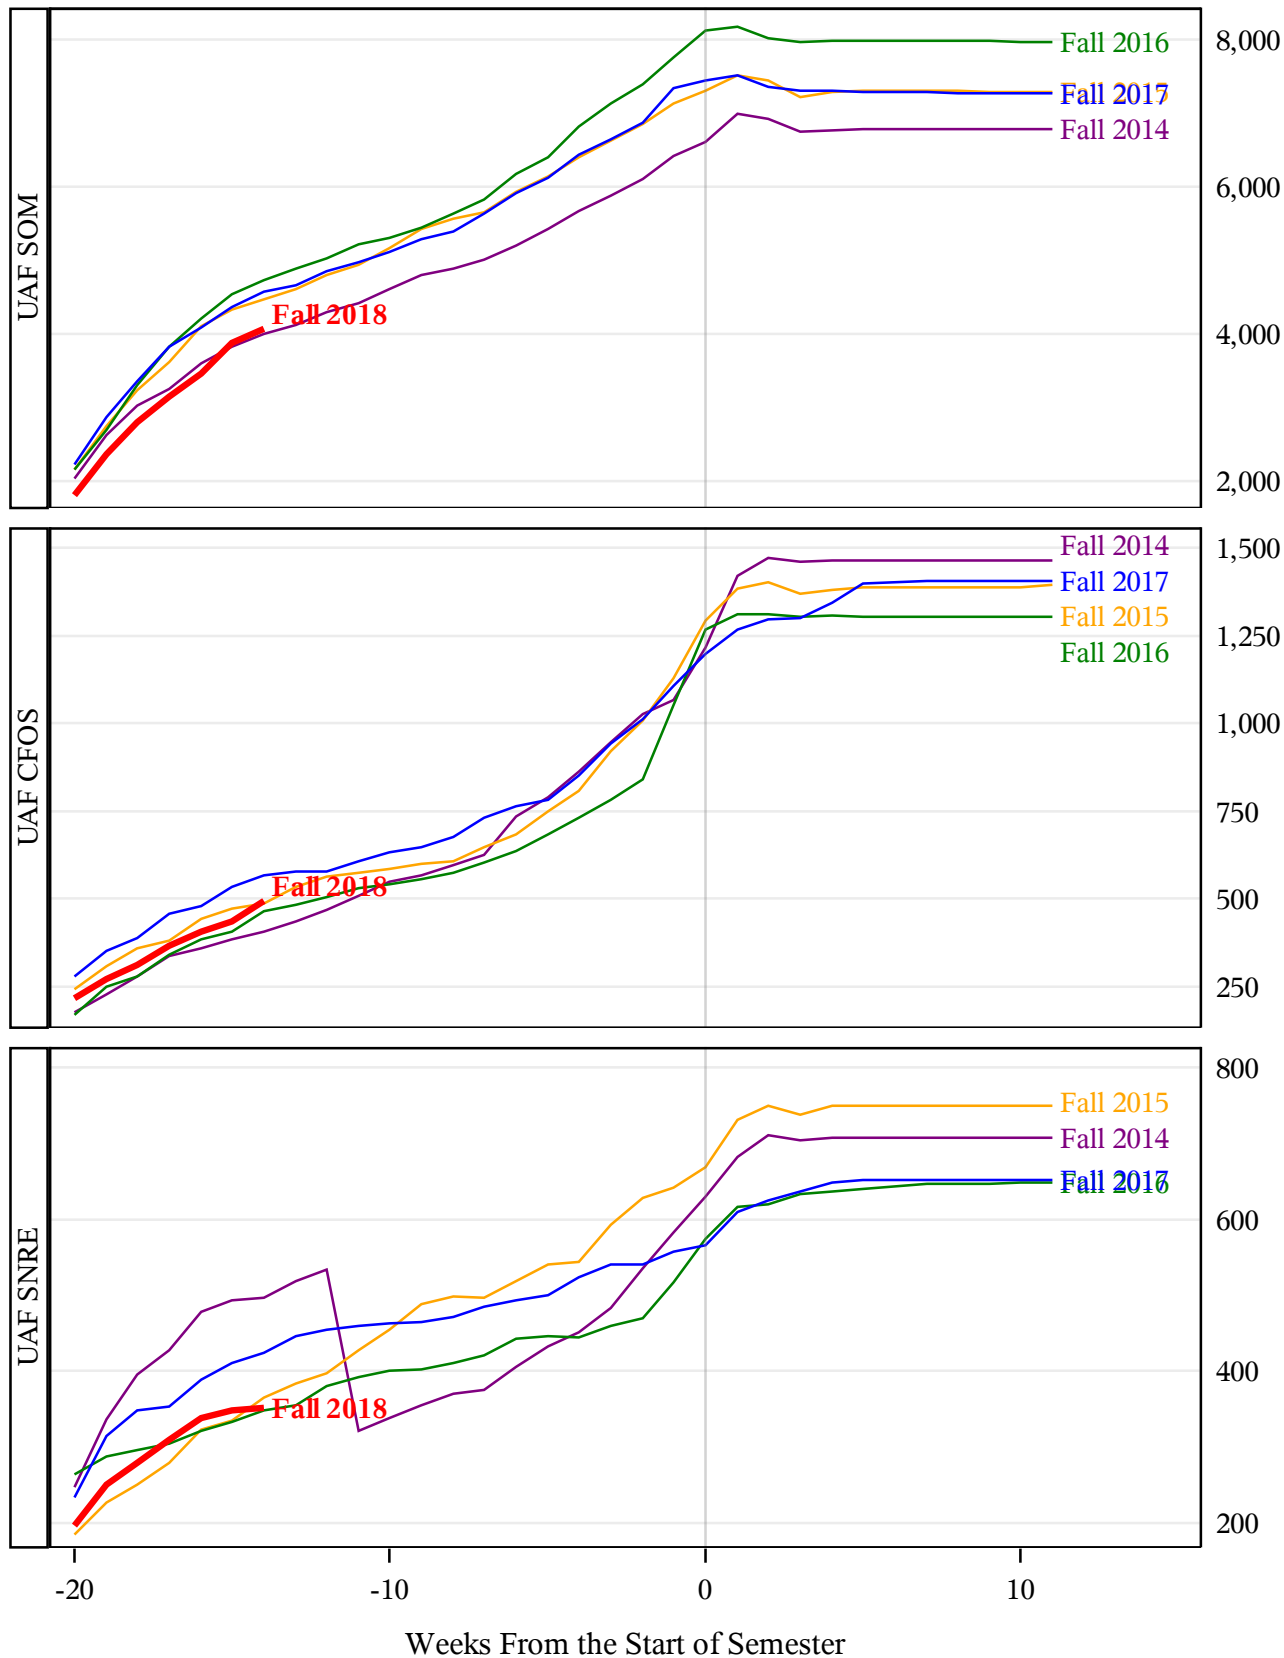

**University of Alaska Fairbanks - Early Semester Report
Student Credit Hours Generated by Registration Week
Fall 2014 - Fall 2018**