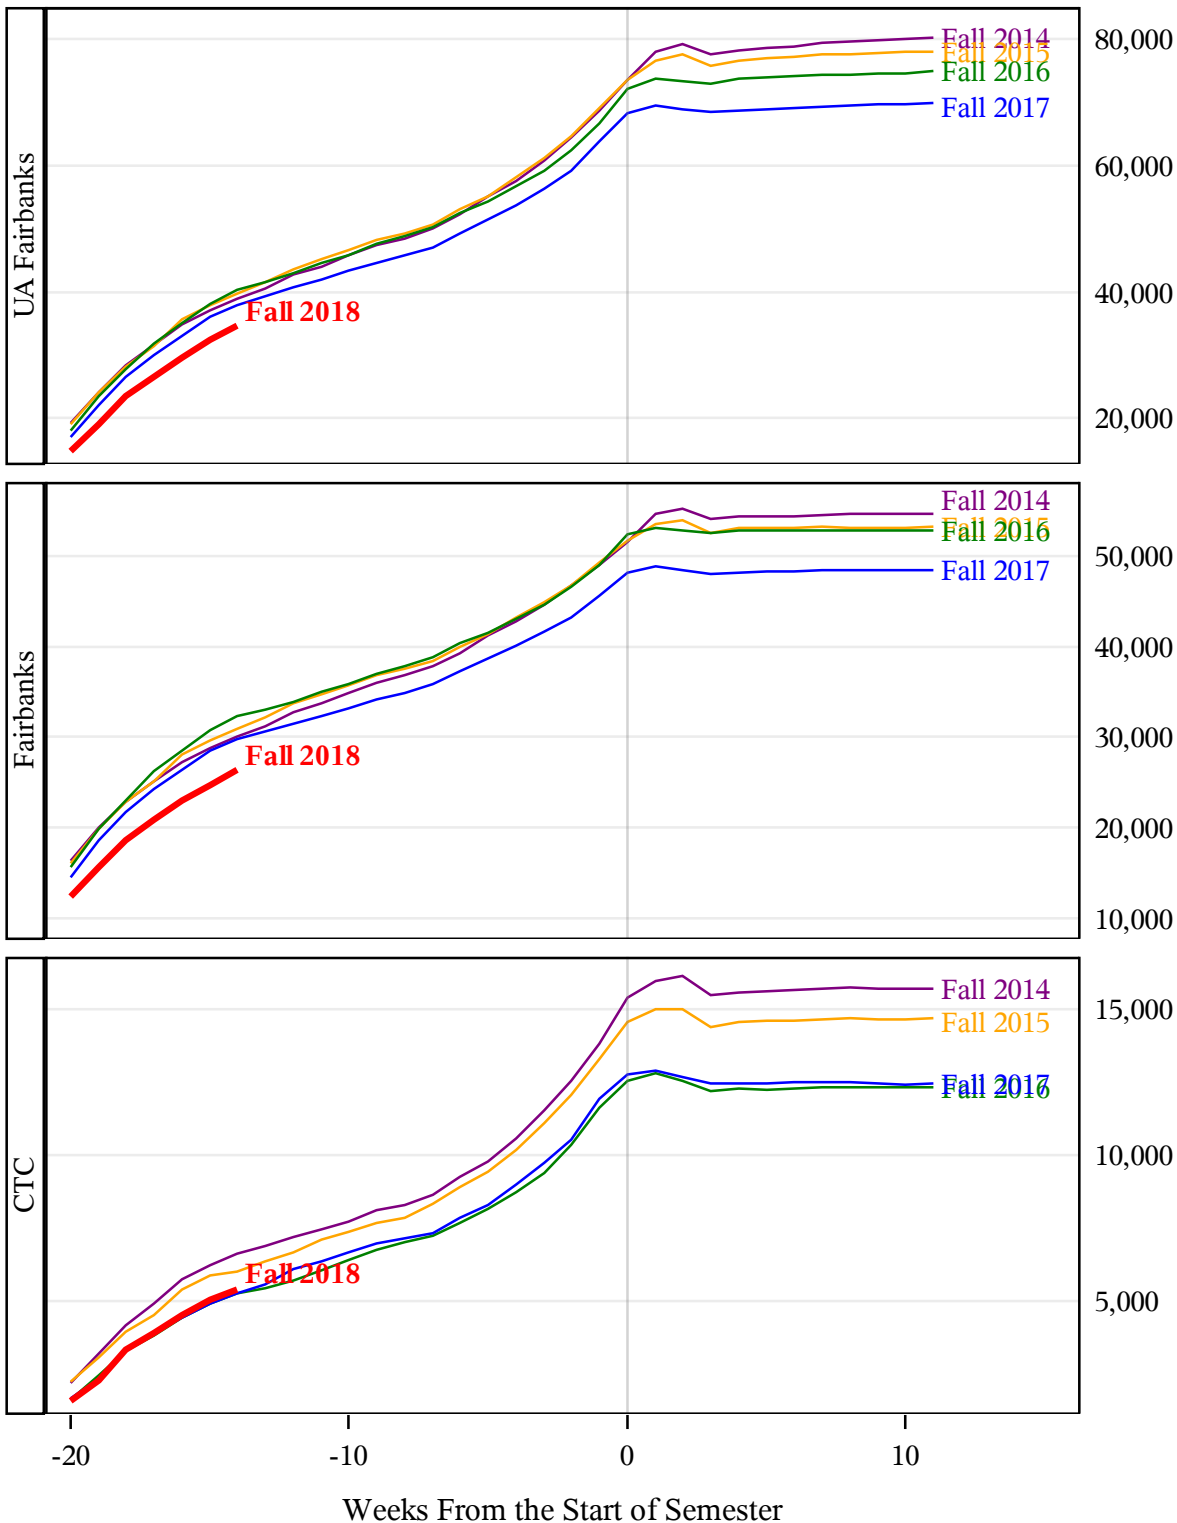

**University of Alaska Fairbanks - Early Semester Report
 Student Credit Hours Generated by Registration Week
 Fall 2014 - Fall 2018**

**University of Alaska Fairbanks - Early Semester Report
 Student Credit Hours Generated by Registration Week
 Fall 2014 - Fall 2018**