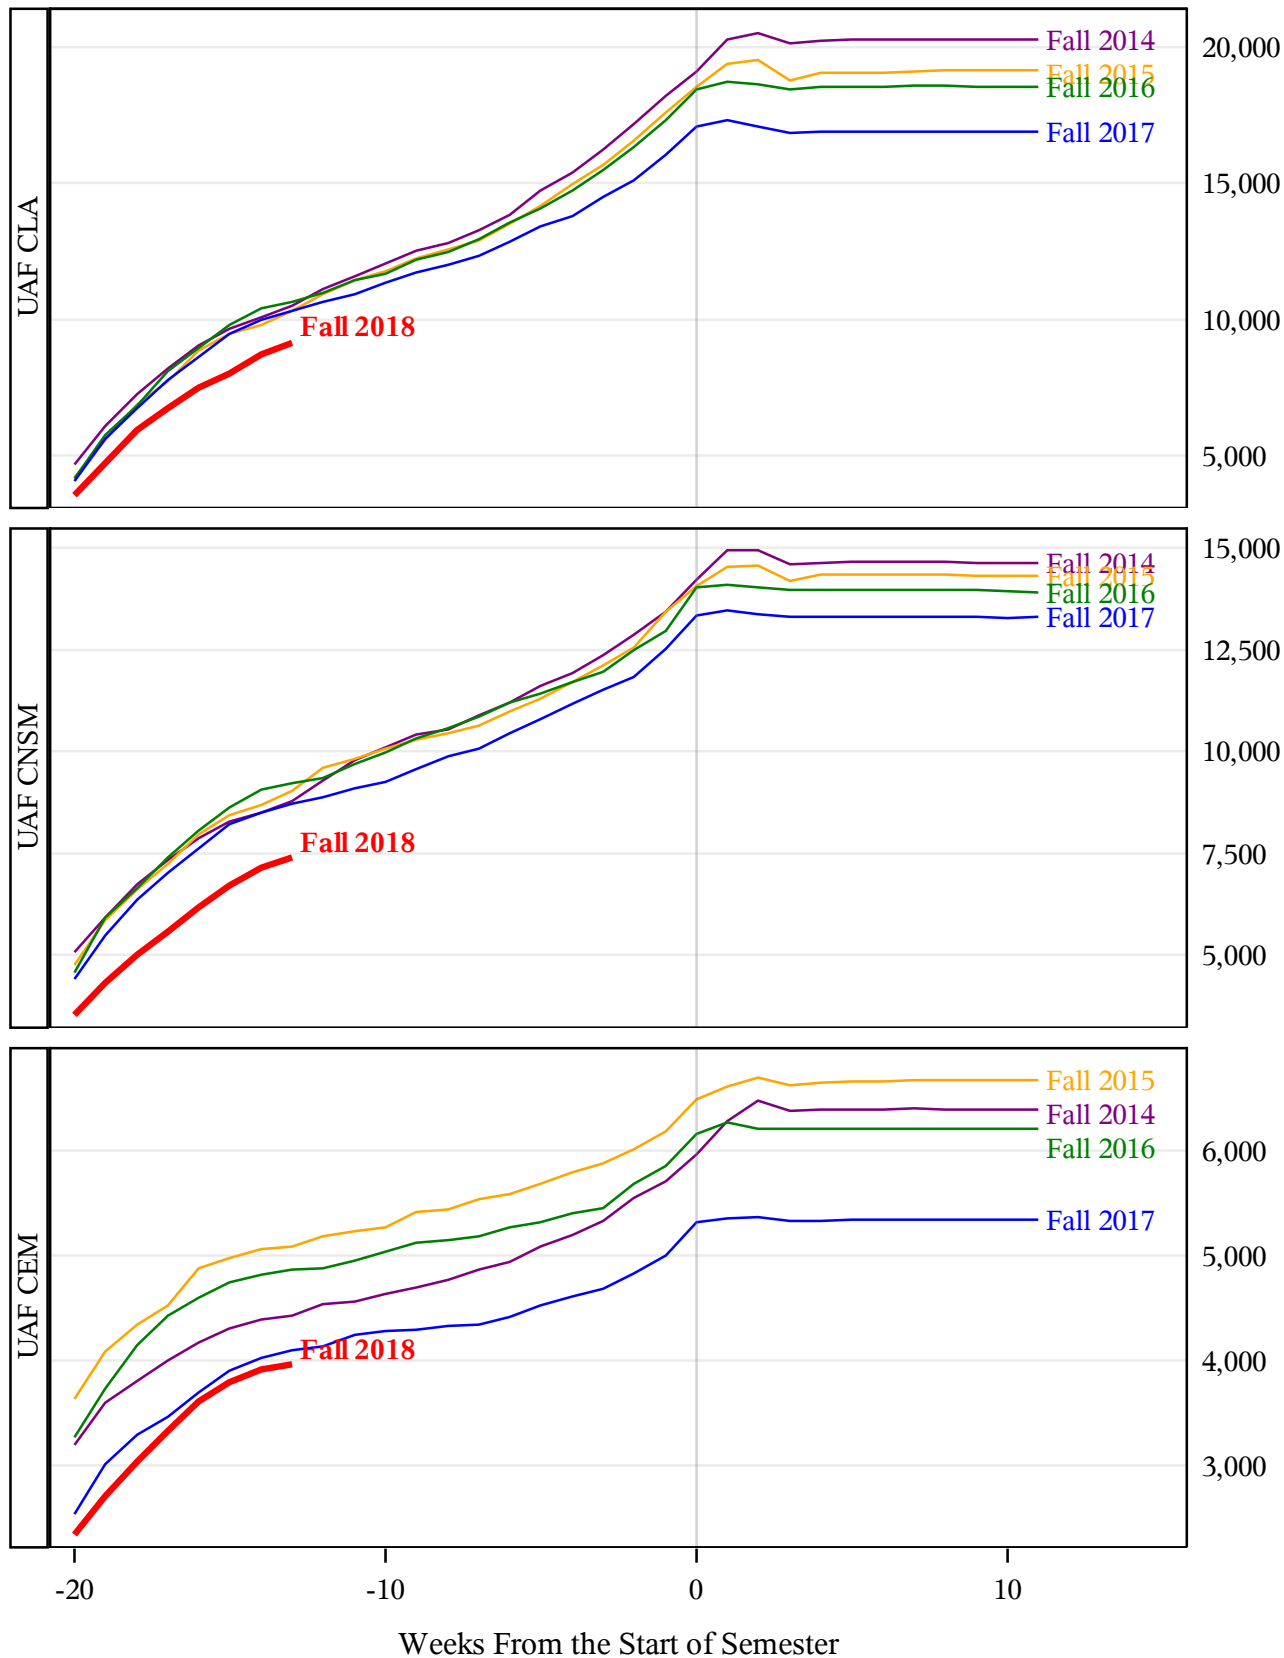

**University of Alaska Fairbanks - Early Semester Report  
 Student Credit Hours Generated by Registration Week  
 Fall 2014 - Fall 2018**

**University of Alaska Fairbanks - Early Semester Report  
 Student Credit Hours Generated by Registration Week  
 Fall 2014 - Fall 2018**