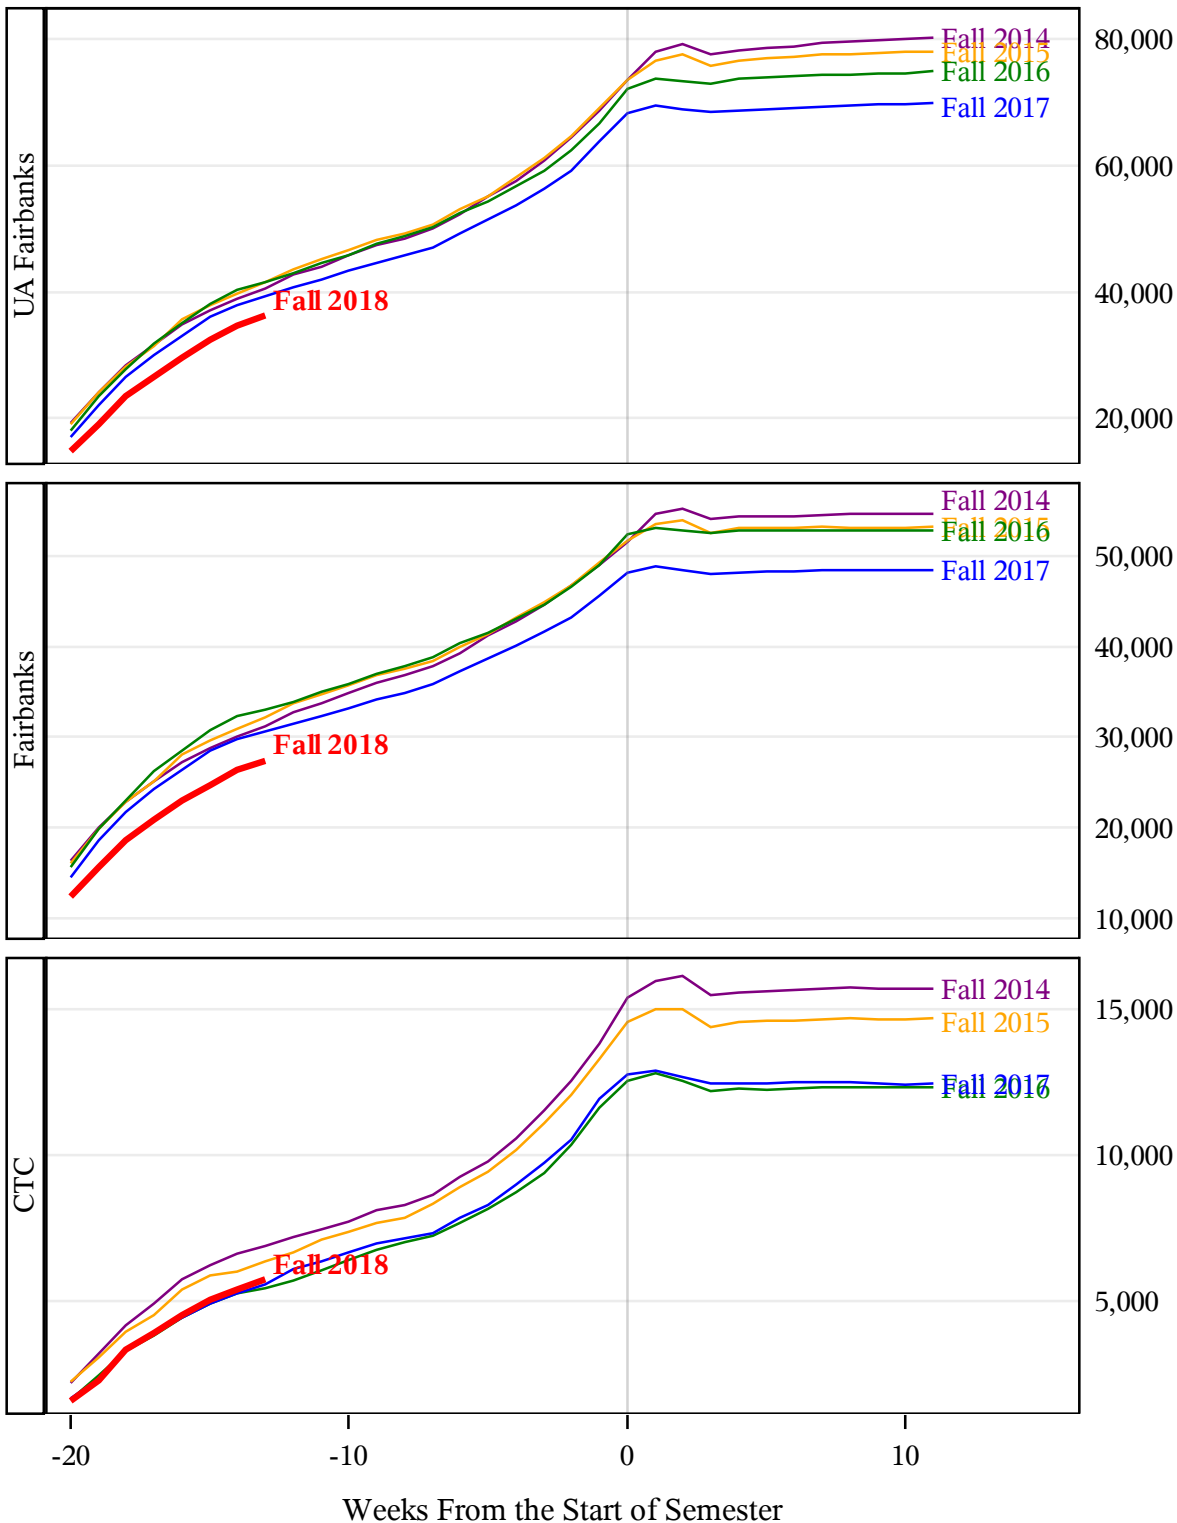

**University of Alaska Fairbanks - Early Semester Report  
 Student Credit Hours Generated by Registration Week  
 Fall 2014 - Fall 2018**

**University of Alaska Fairbanks - Early Semester Report  
 Student Credit Hours Generated by Registration Week  
 Fall 2014 - Fall 2018**