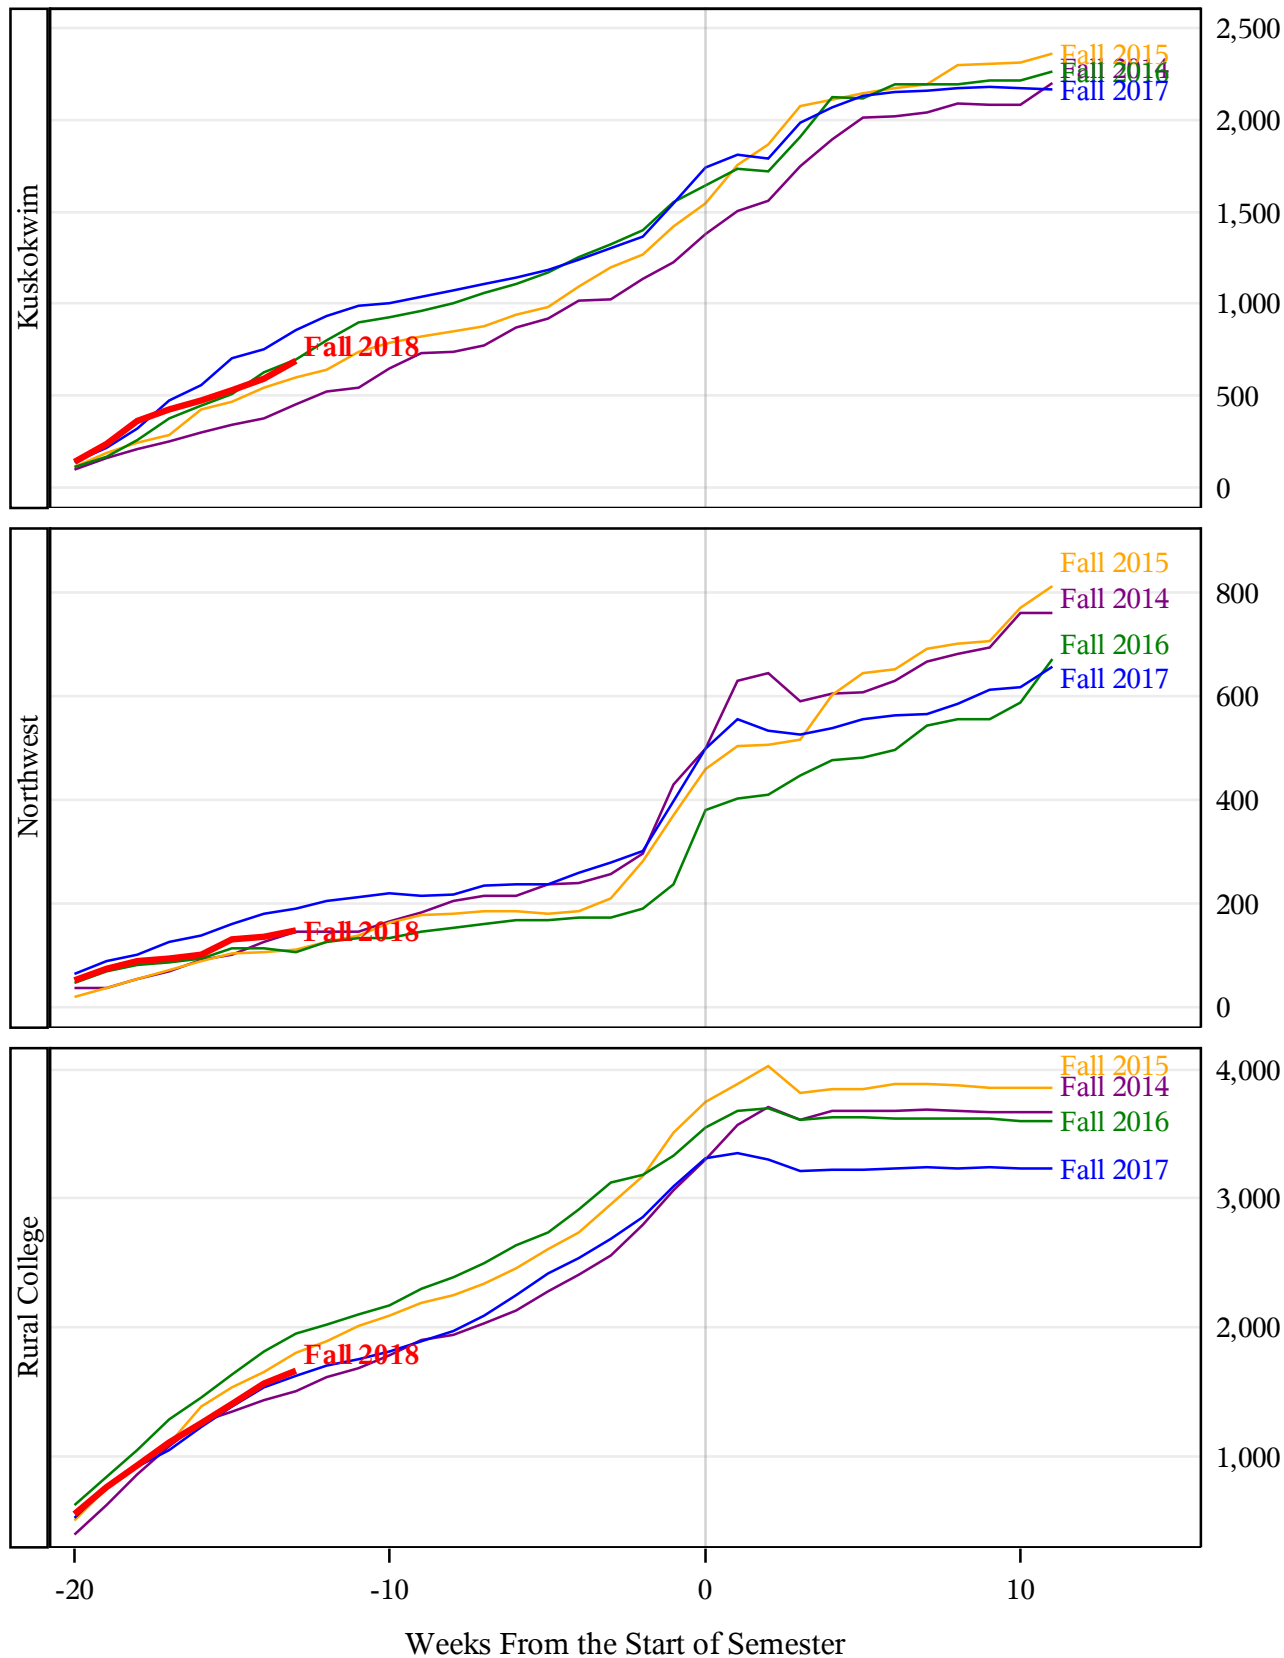

**University of Alaska Fairbanks - Early Semester Report  
 Student Credit Hours Generated by Registration Week  
 Fall 2014 - Fall 2018**

**University of Alaska Fairbanks - Early Semester Report  
 Student Credit Hours Generated by Registration Week  
 Fall 2014 - Fall 2018**