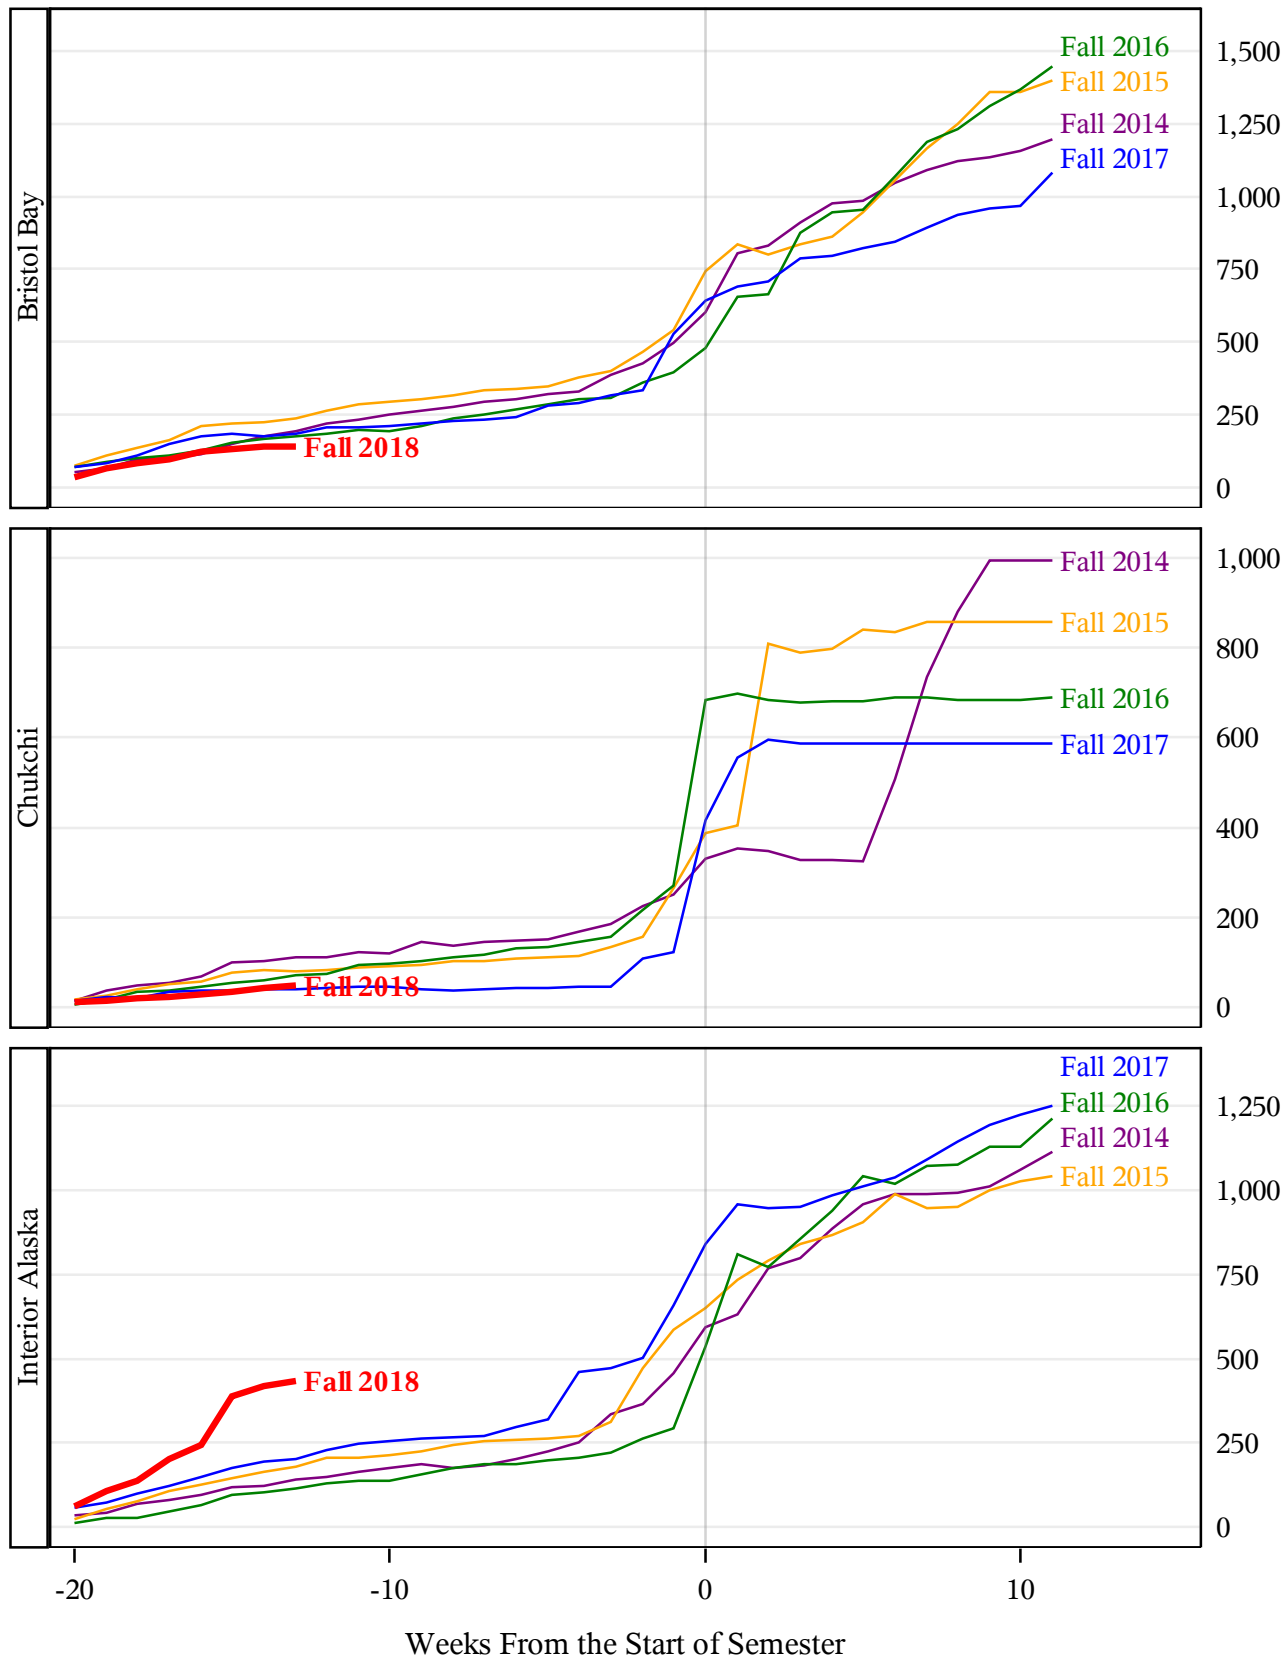

**University of Alaska Fairbanks - Early Semester Report  
 Student Credit Hours Generated by Registration Week  
 Fall 2014 - Fall 2018**

**University of Alaska Fairbanks - Early Semester Report  
 Student Credit Hours Generated by Registration Week  
 Fall 2014 - Fall 2018**