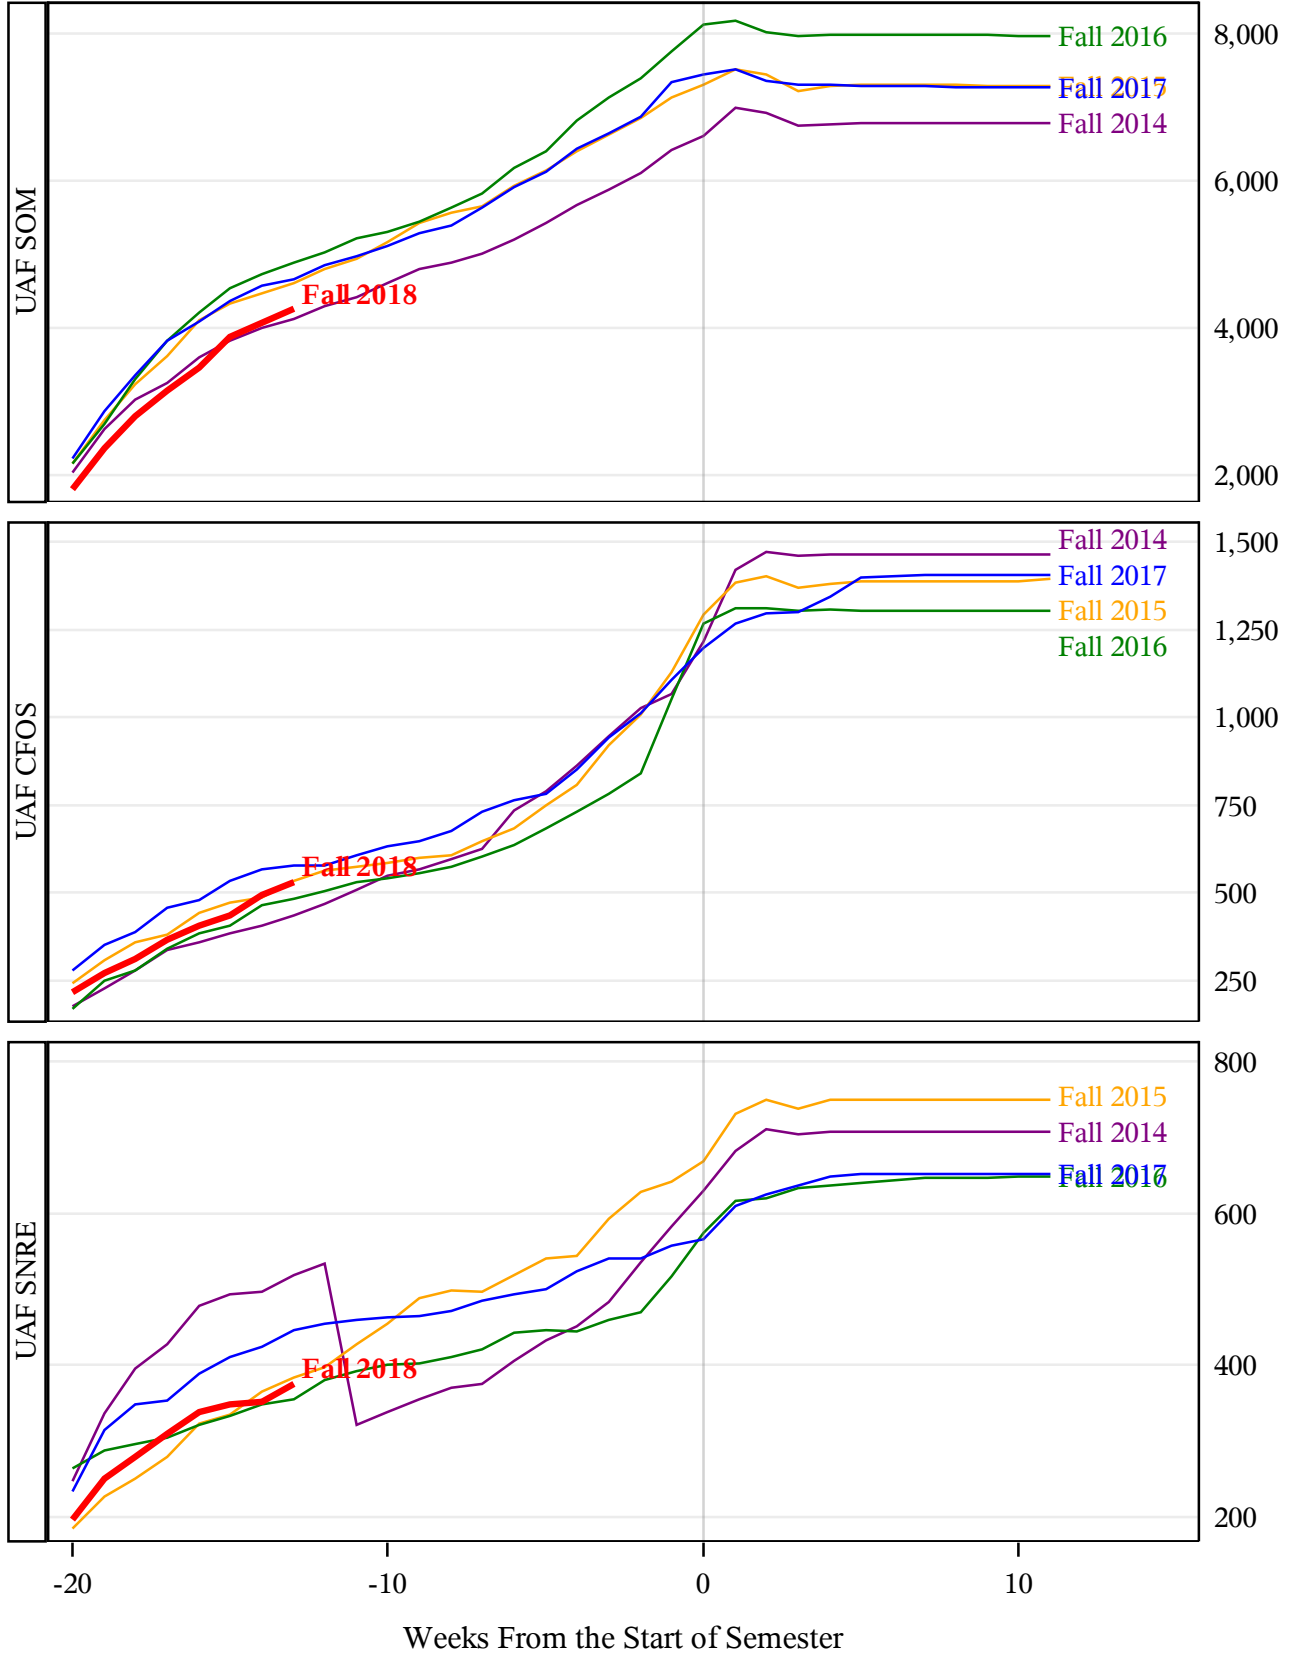

*University of Alaska Fairbanks - Early Semester Report
Student Credit Hours Generated by Registration Week
Fall 2014 - Fall 2018*