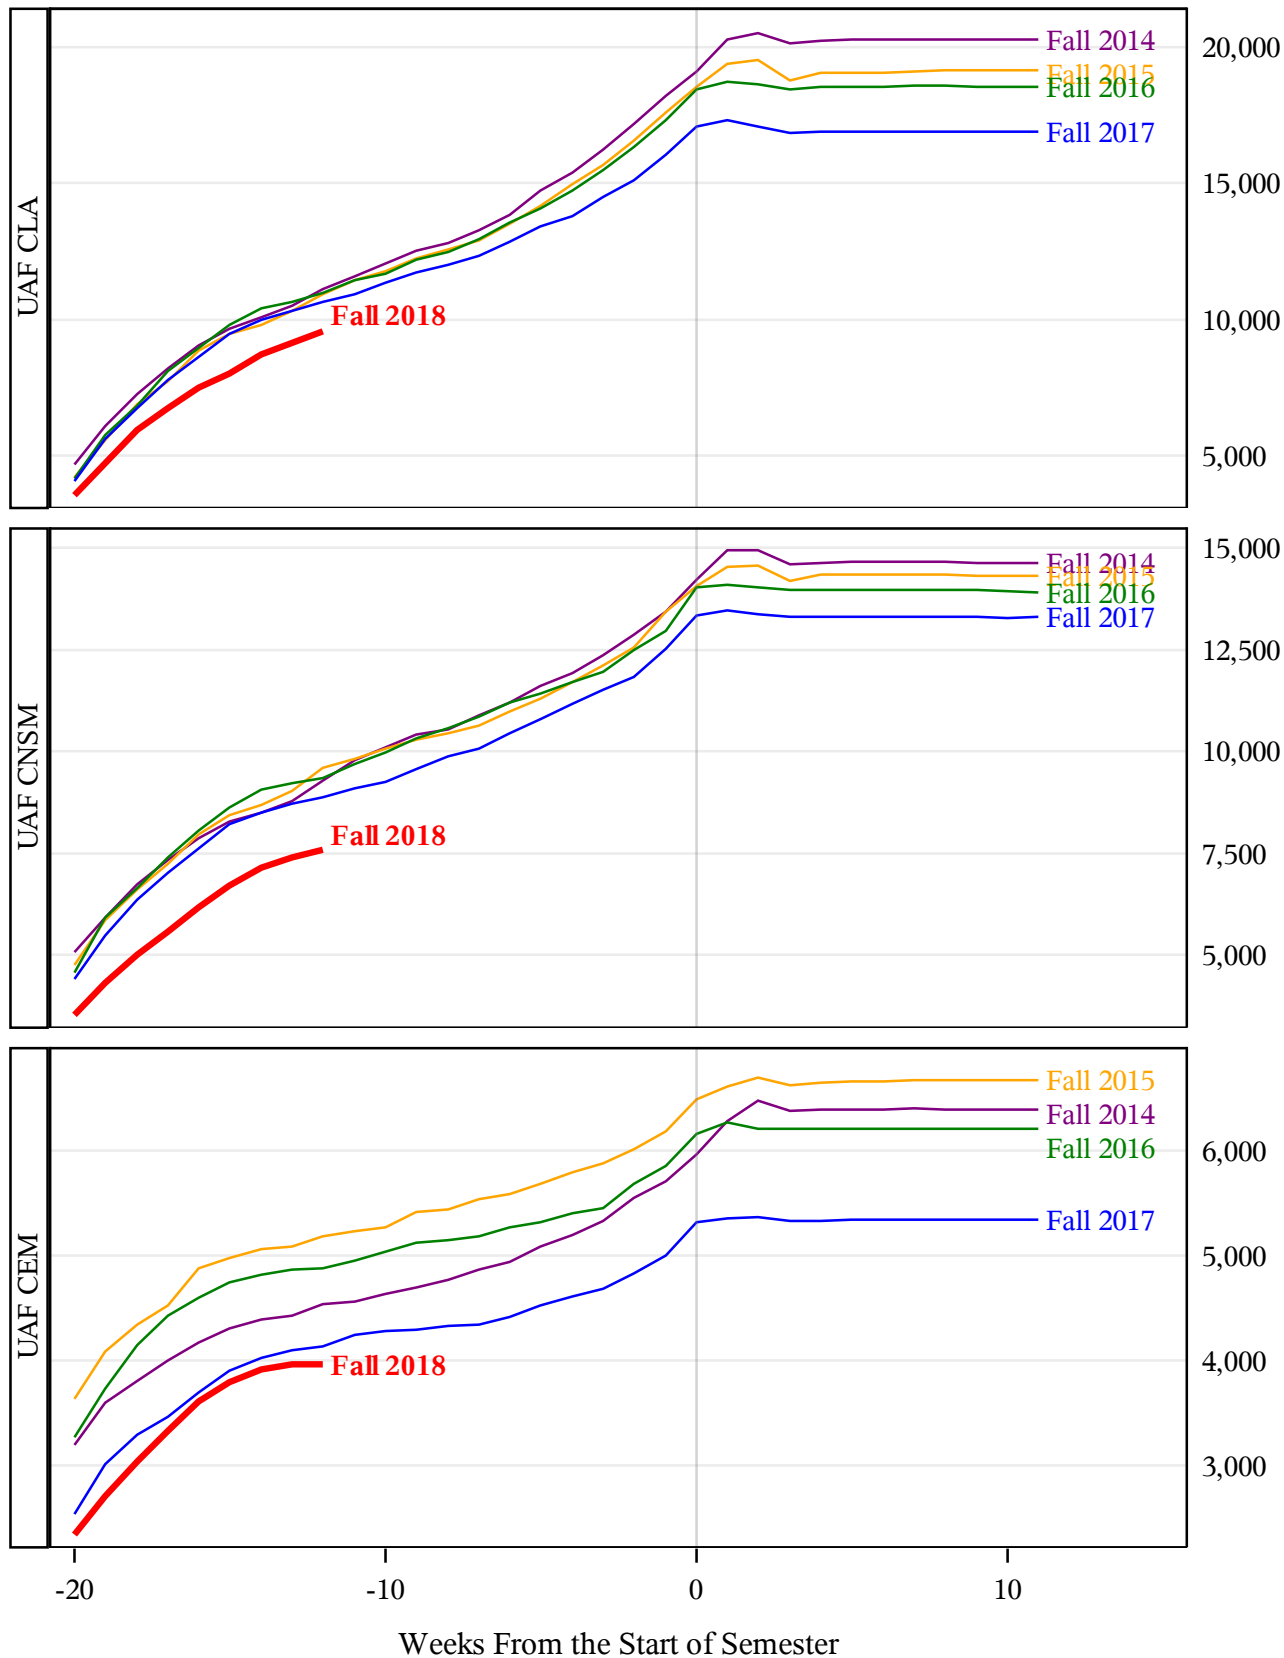

**University of Alaska Fairbanks - Early Semester Report
 Student Credit Hours Generated by Registration Week
 Fall 2014 - Fall 2018**

**University of Alaska Fairbanks - Early Semester Report
 Student Credit Hours Generated by Registration Week
 Fall 2014 - Fall 2018**