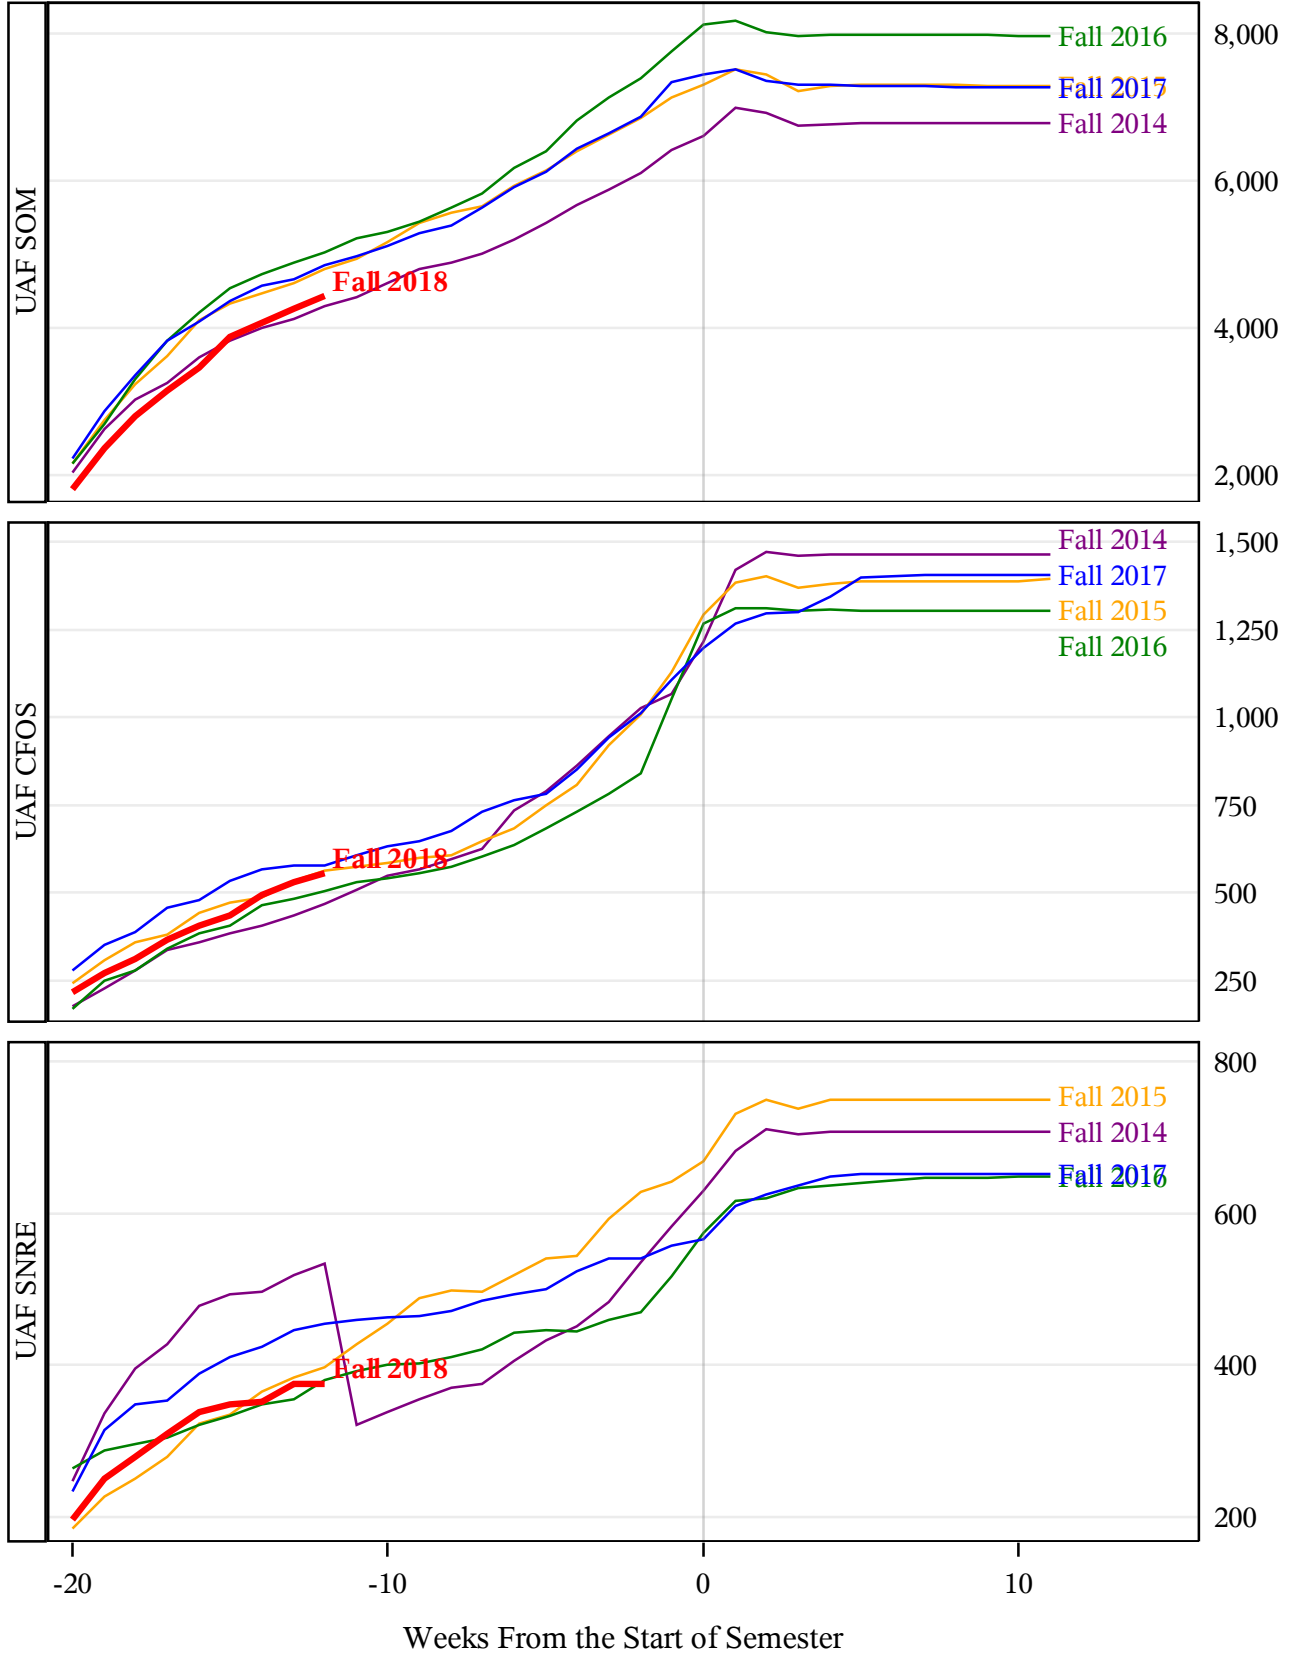

*University of Alaska Fairbanks - Early Semester Report
Student Credit Hours Generated by Registration Week
Fall 2014 - Fall 2018*