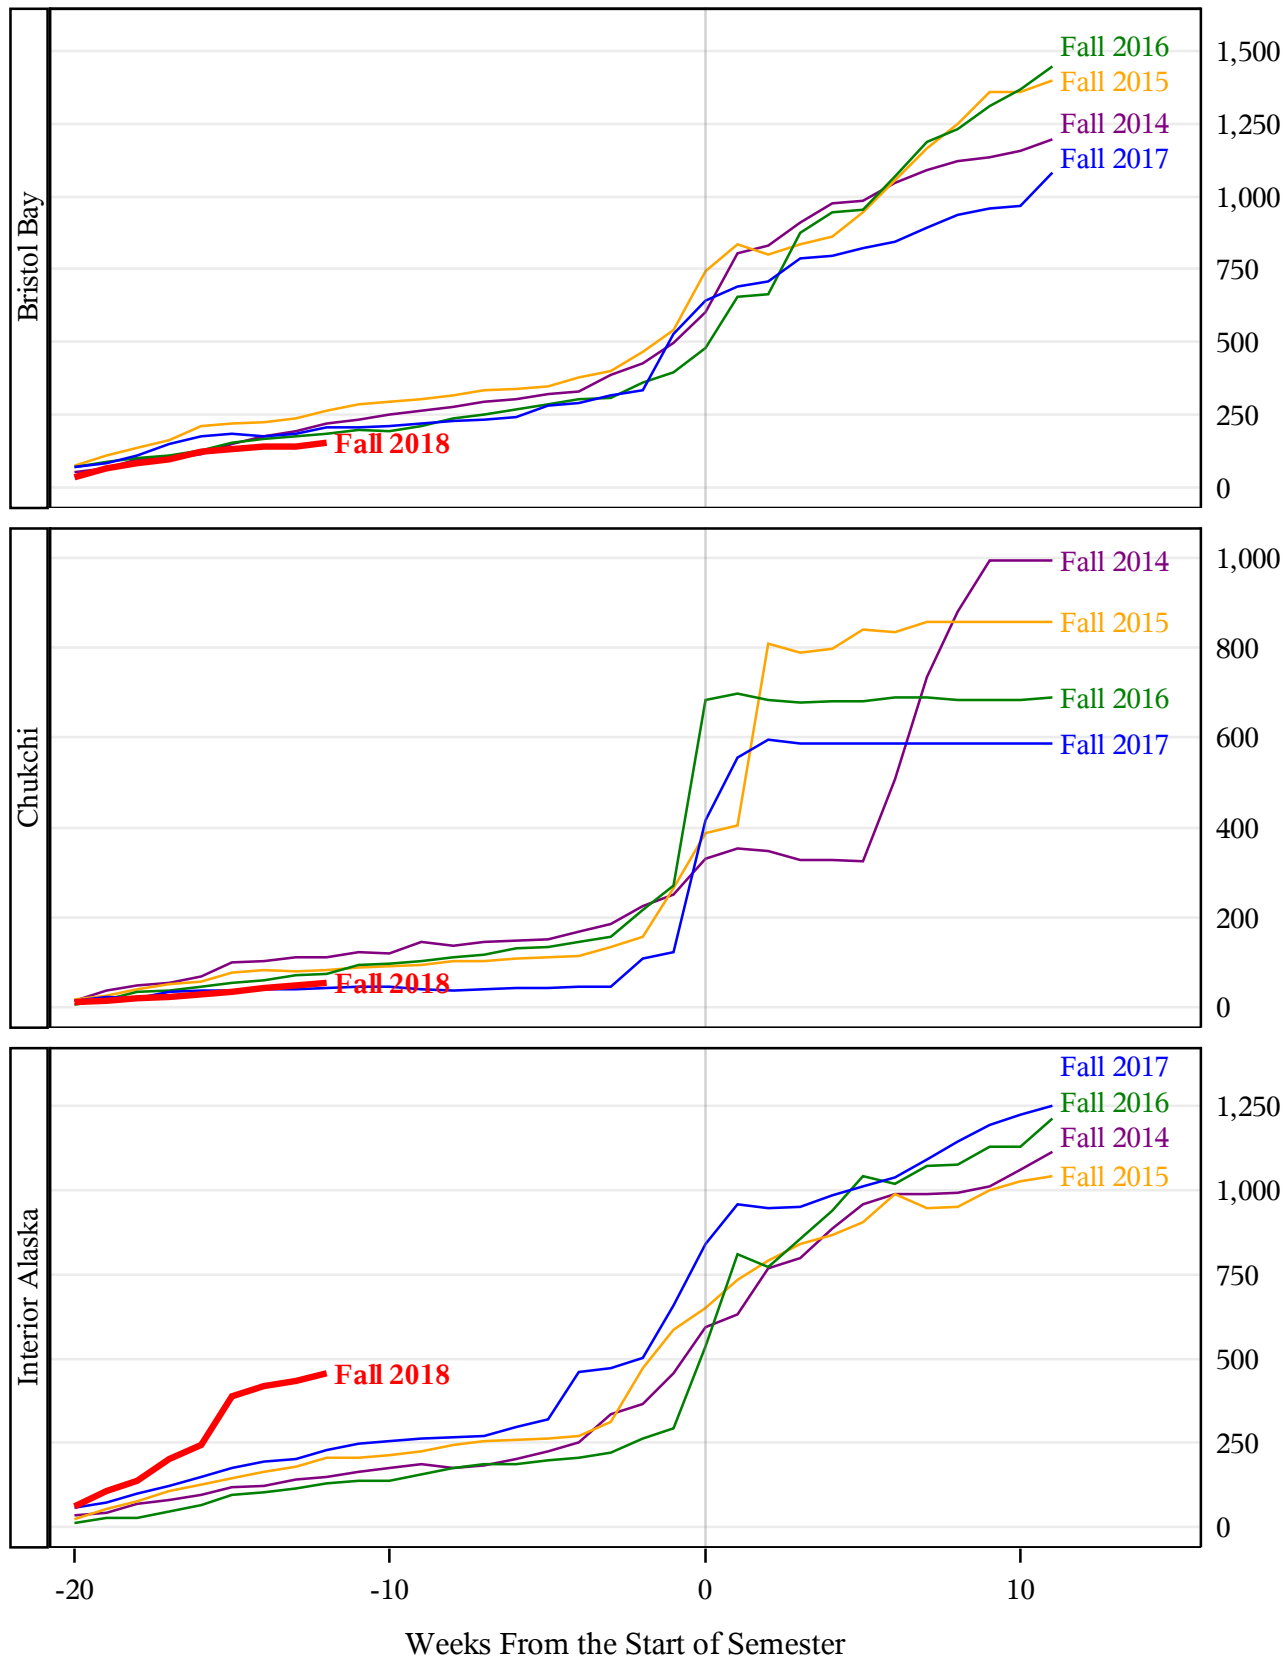

**University of Alaska Fairbanks - Early Semester Report
 Student Credit Hours Generated by Registration Week
 Fall 2014 - Fall 2018**

**University of Alaska Fairbanks - Early Semester Report
 Student Credit Hours Generated by Registration Week
 Fall 2014 - Fall 2018**