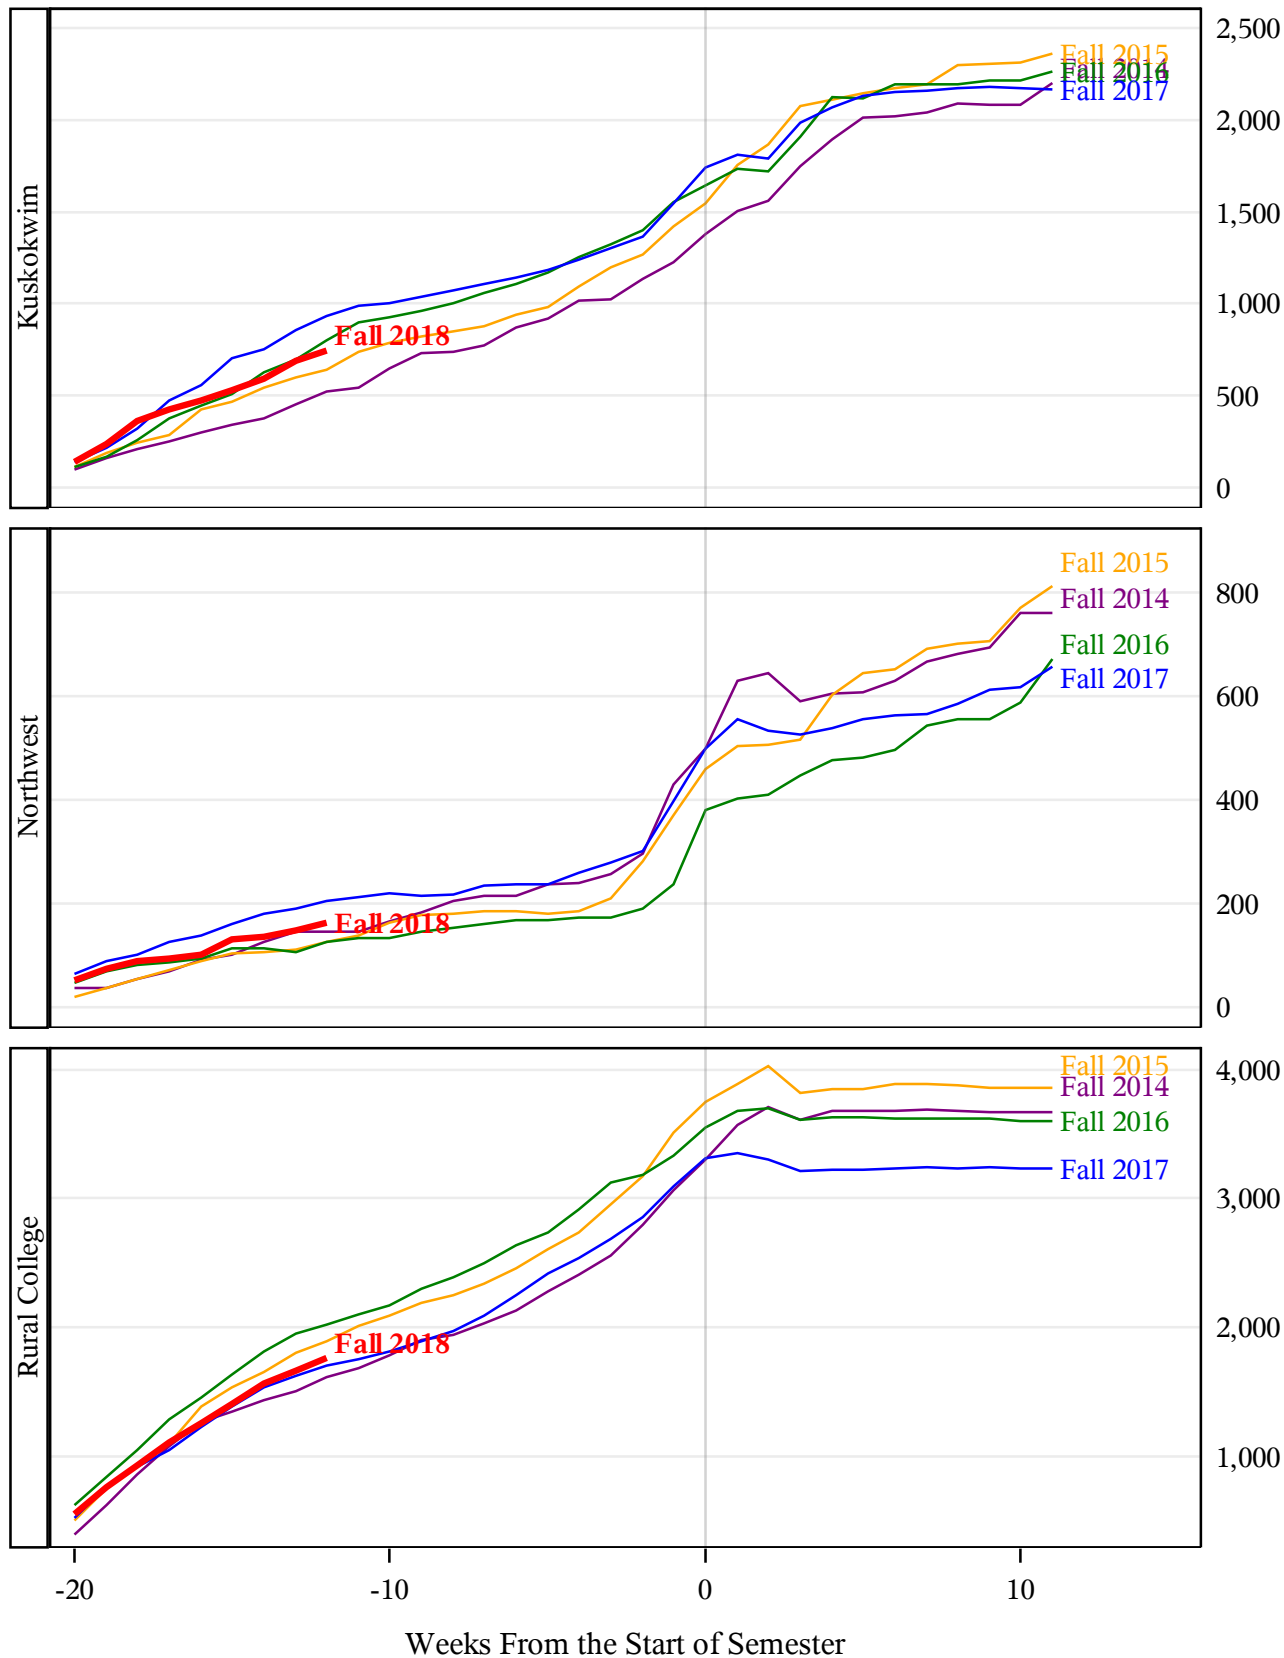

**University of Alaska Fairbanks - Early Semester Report
 Student Credit Hours Generated by Registration Week
 Fall 2014 - Fall 2018**

**University of Alaska Fairbanks - Early Semester Report
 Student Credit Hours Generated by Registration Week
 Fall 2014 - Fall 2018**