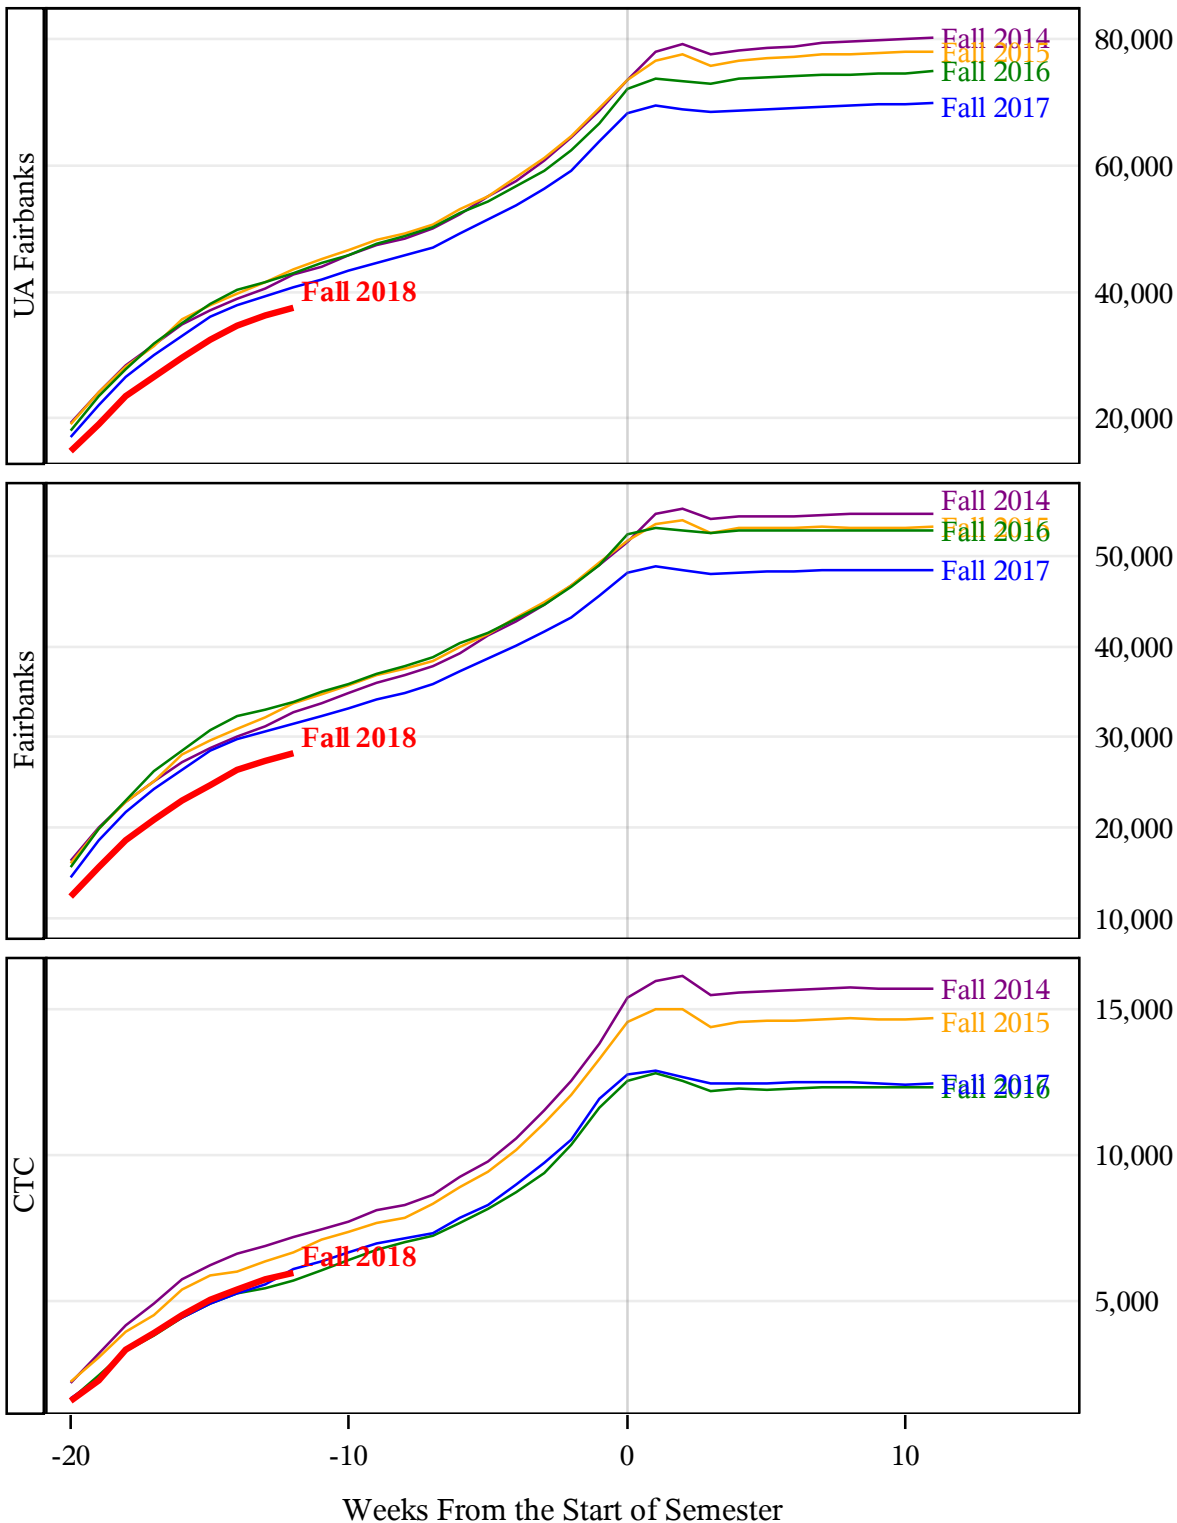

**University of Alaska Fairbanks - Early Semester Report
 Student Credit Hours Generated by Registration Week
 Fall 2014 - Fall 2018**

**University of Alaska Fairbanks - Early Semester Report
 Student Credit Hours Generated by Registration Week
 Fall 2014 - Fall 2018**

*University of Alaska Fairbanks - Early Semester Report
 Student Credit Hours Generated by Registration Week
 Fall 2014 - Fall 2018*

*University of Alaska Fairbanks - Early Semester Report
 Student Credit Hours Generated by Registration Week
 Fall 2014 - Fall 2018*