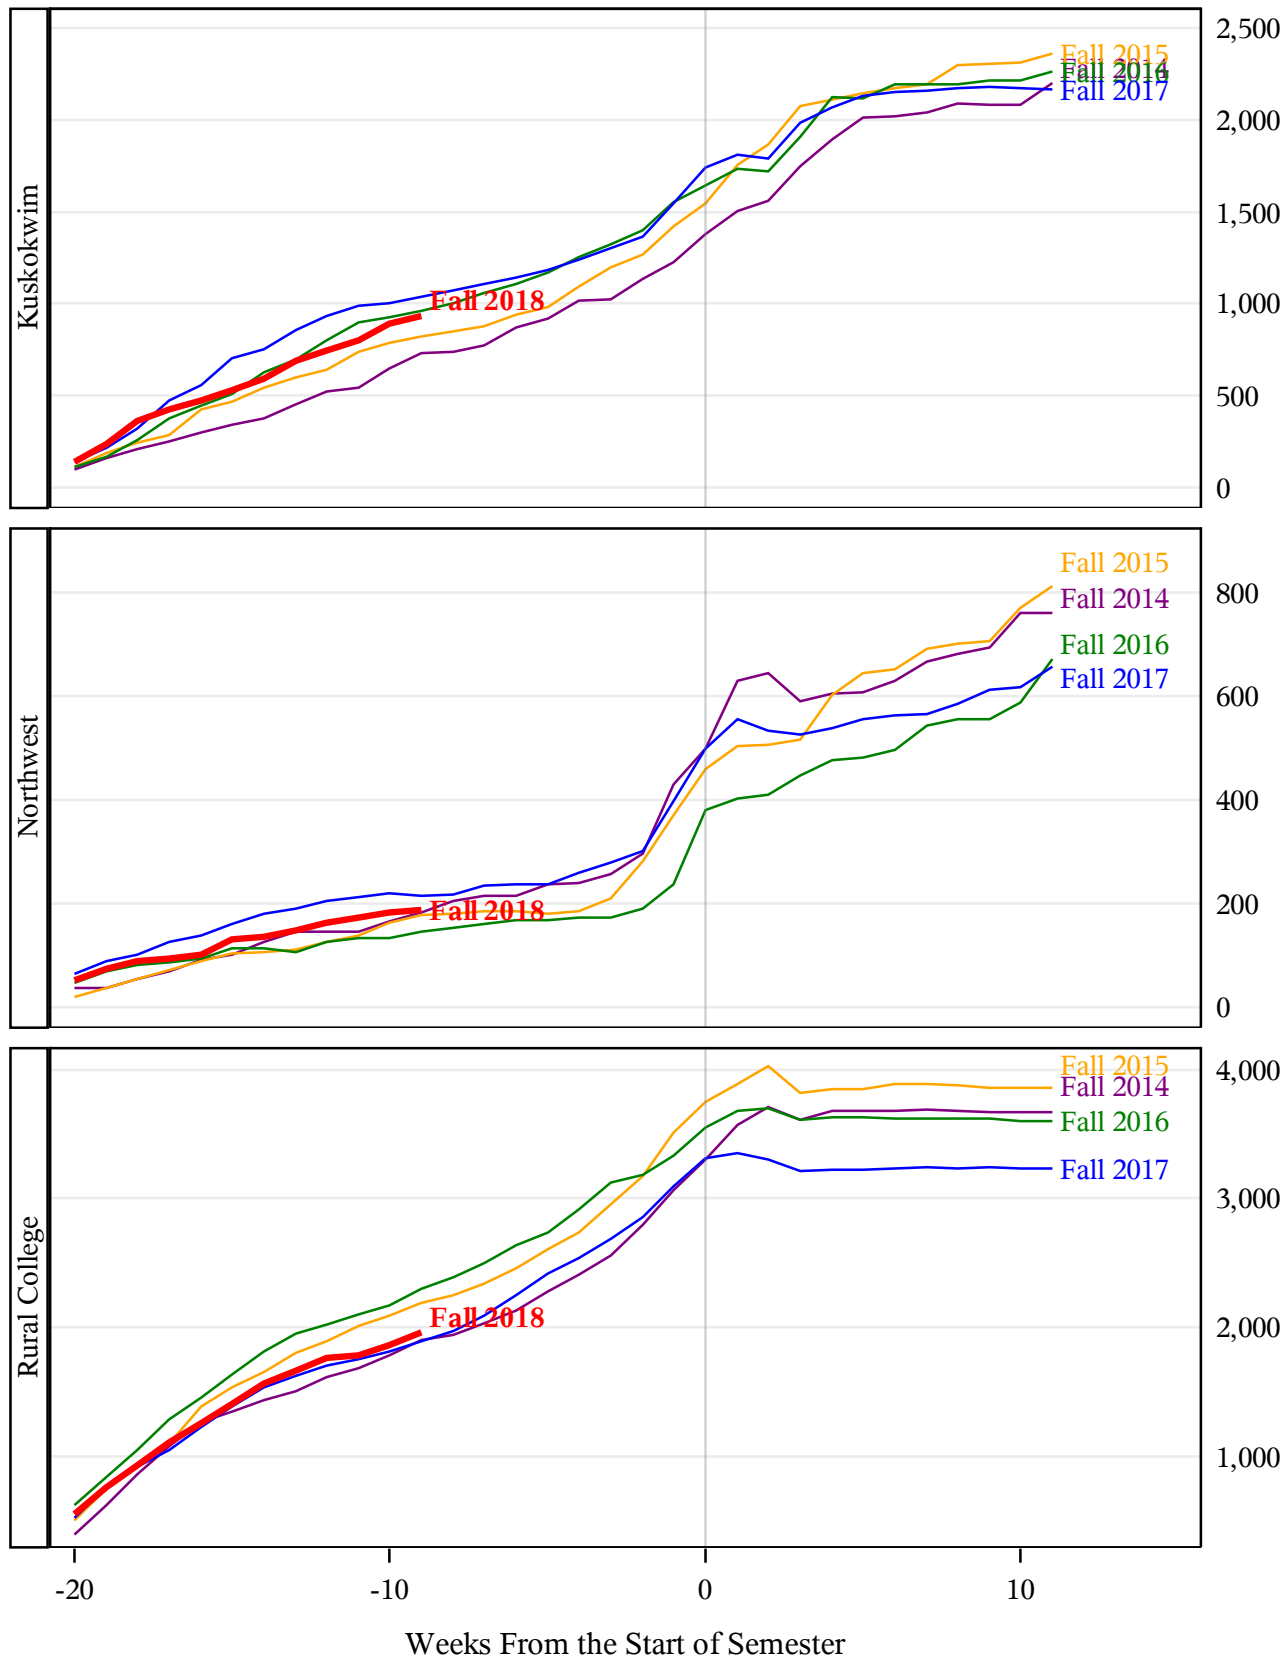

**University of Alaska Fairbanks - Early Semester Report
 Student Credit Hours Generated by Registration Week
 Fall 2014 - Fall 2018**

**University of Alaska Fairbanks - Early Semester Report
 Student Credit Hours Generated by Registration Week
 Fall 2014 - Fall 2018**