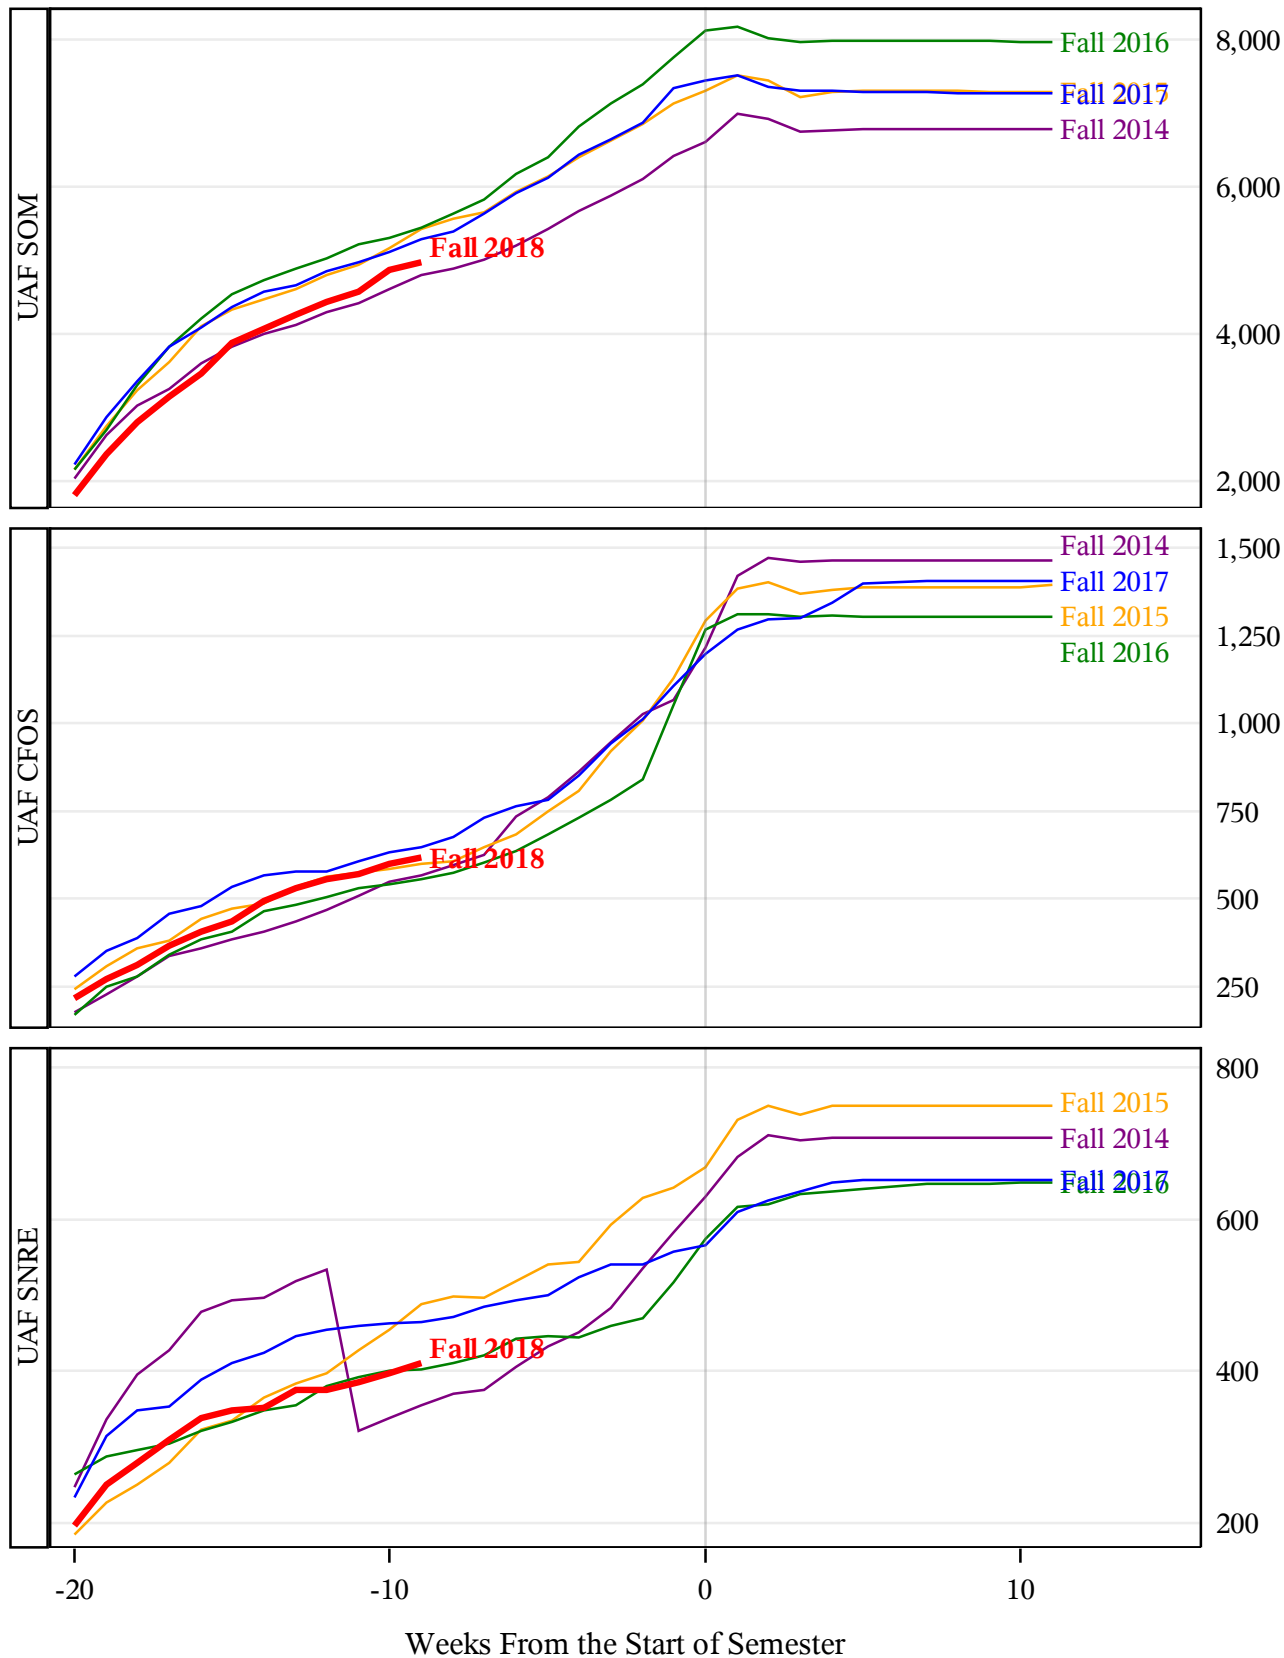

*University of Alaska Fairbanks - Early Semester Report
Student Credit Hours Generated by Registration Week
Fall 2014 - Fall 2018*