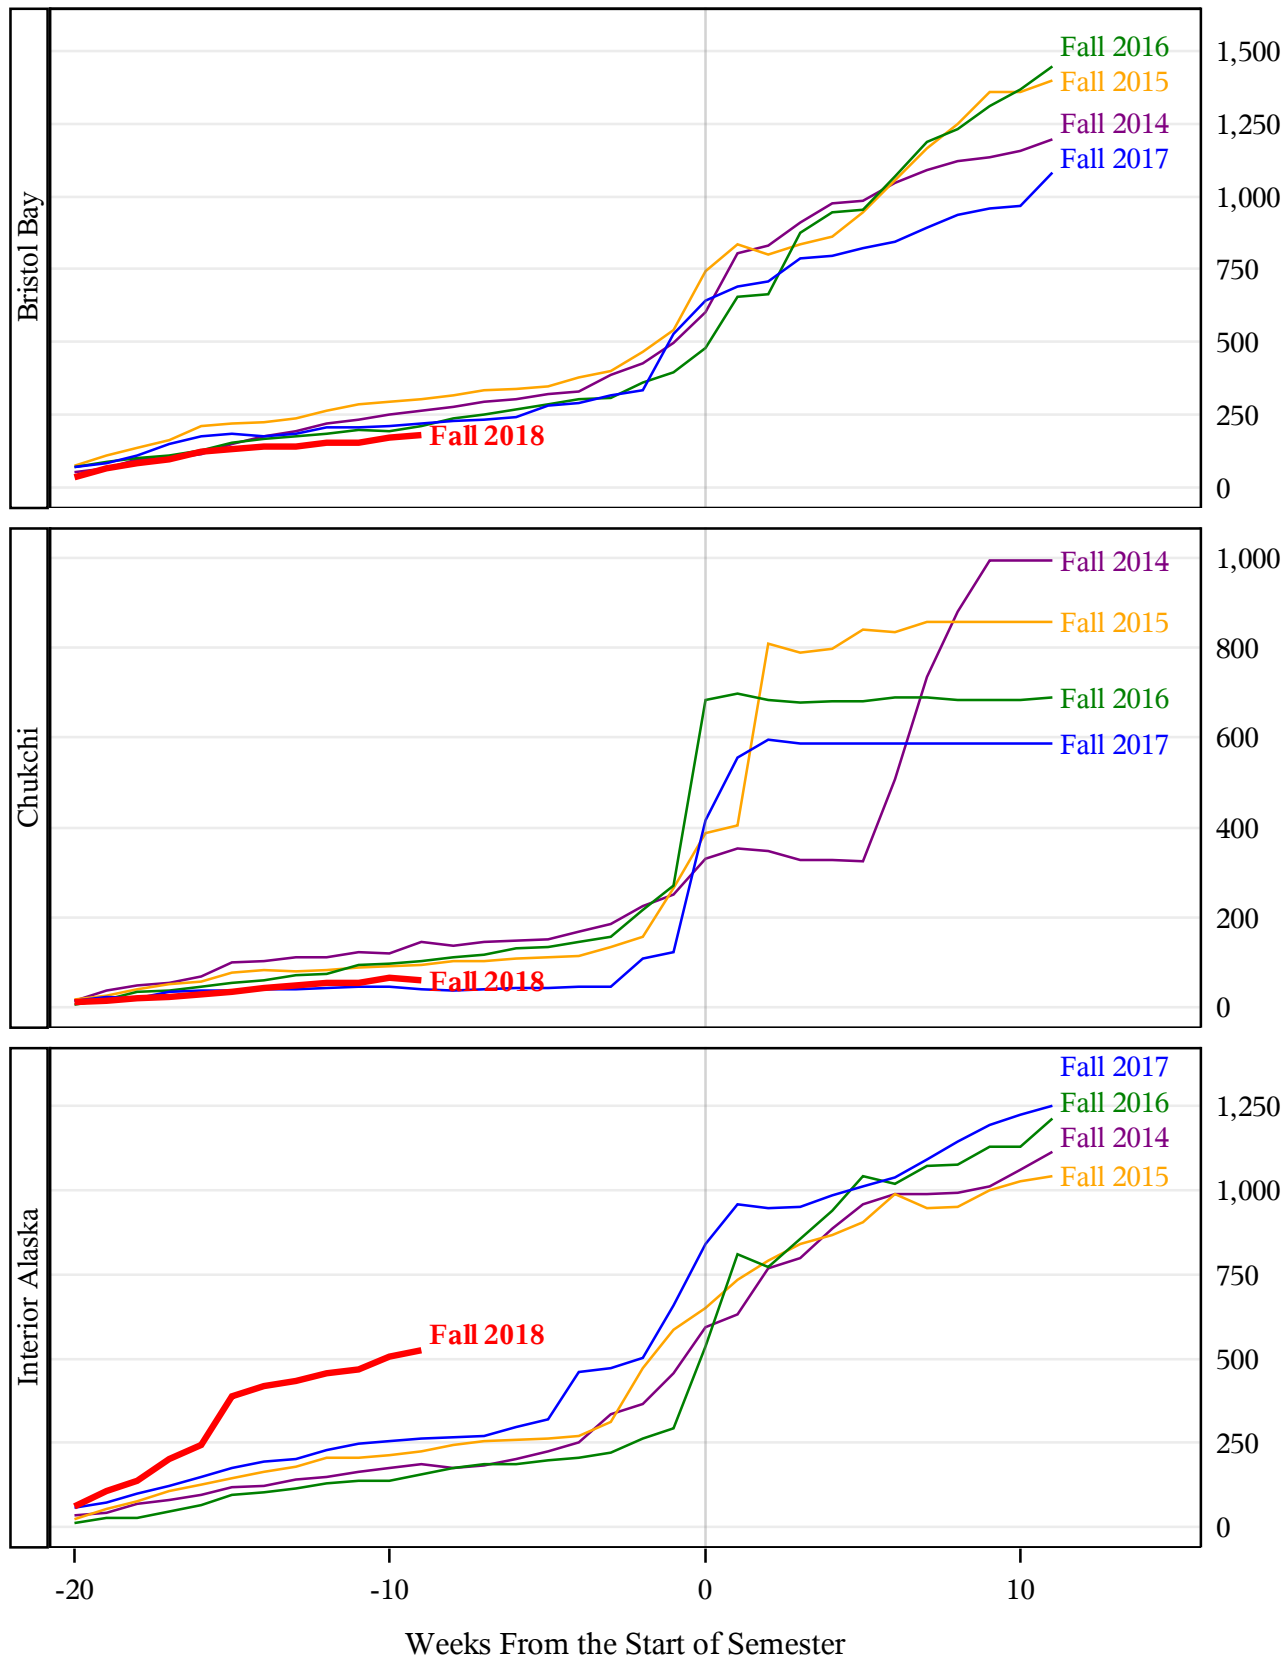

**University of Alaska Fairbanks - Early Semester Report
 Student Credit Hours Generated by Registration Week
 Fall 2014 - Fall 2018**

**University of Alaska Fairbanks - Early Semester Report
 Student Credit Hours Generated by Registration Week
 Fall 2014 - Fall 2018**