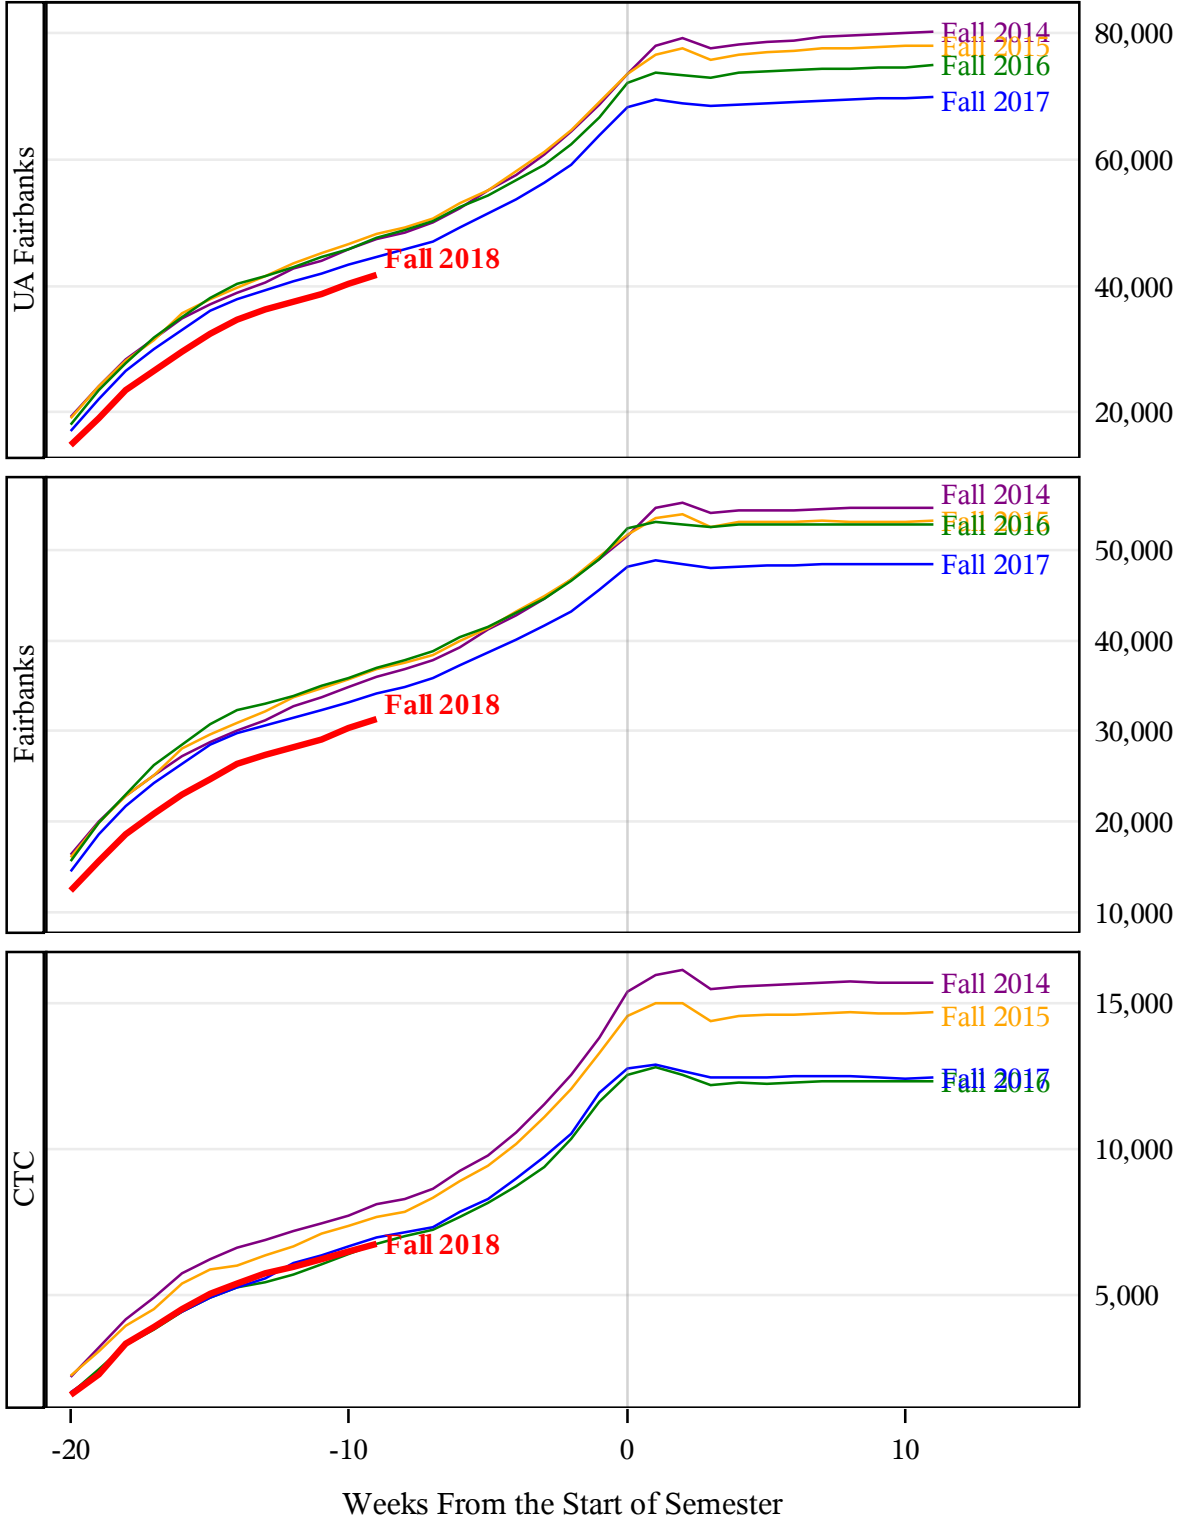

**University of Alaska Fairbanks - Early Semester Report
 Student Credit Hours Generated by Registration Week
 Fall 2014 - Fall 2018**

**University of Alaska Fairbanks - Early Semester Report
 Student Credit Hours Generated by Registration Week
 Fall 2014 - Fall 2018**