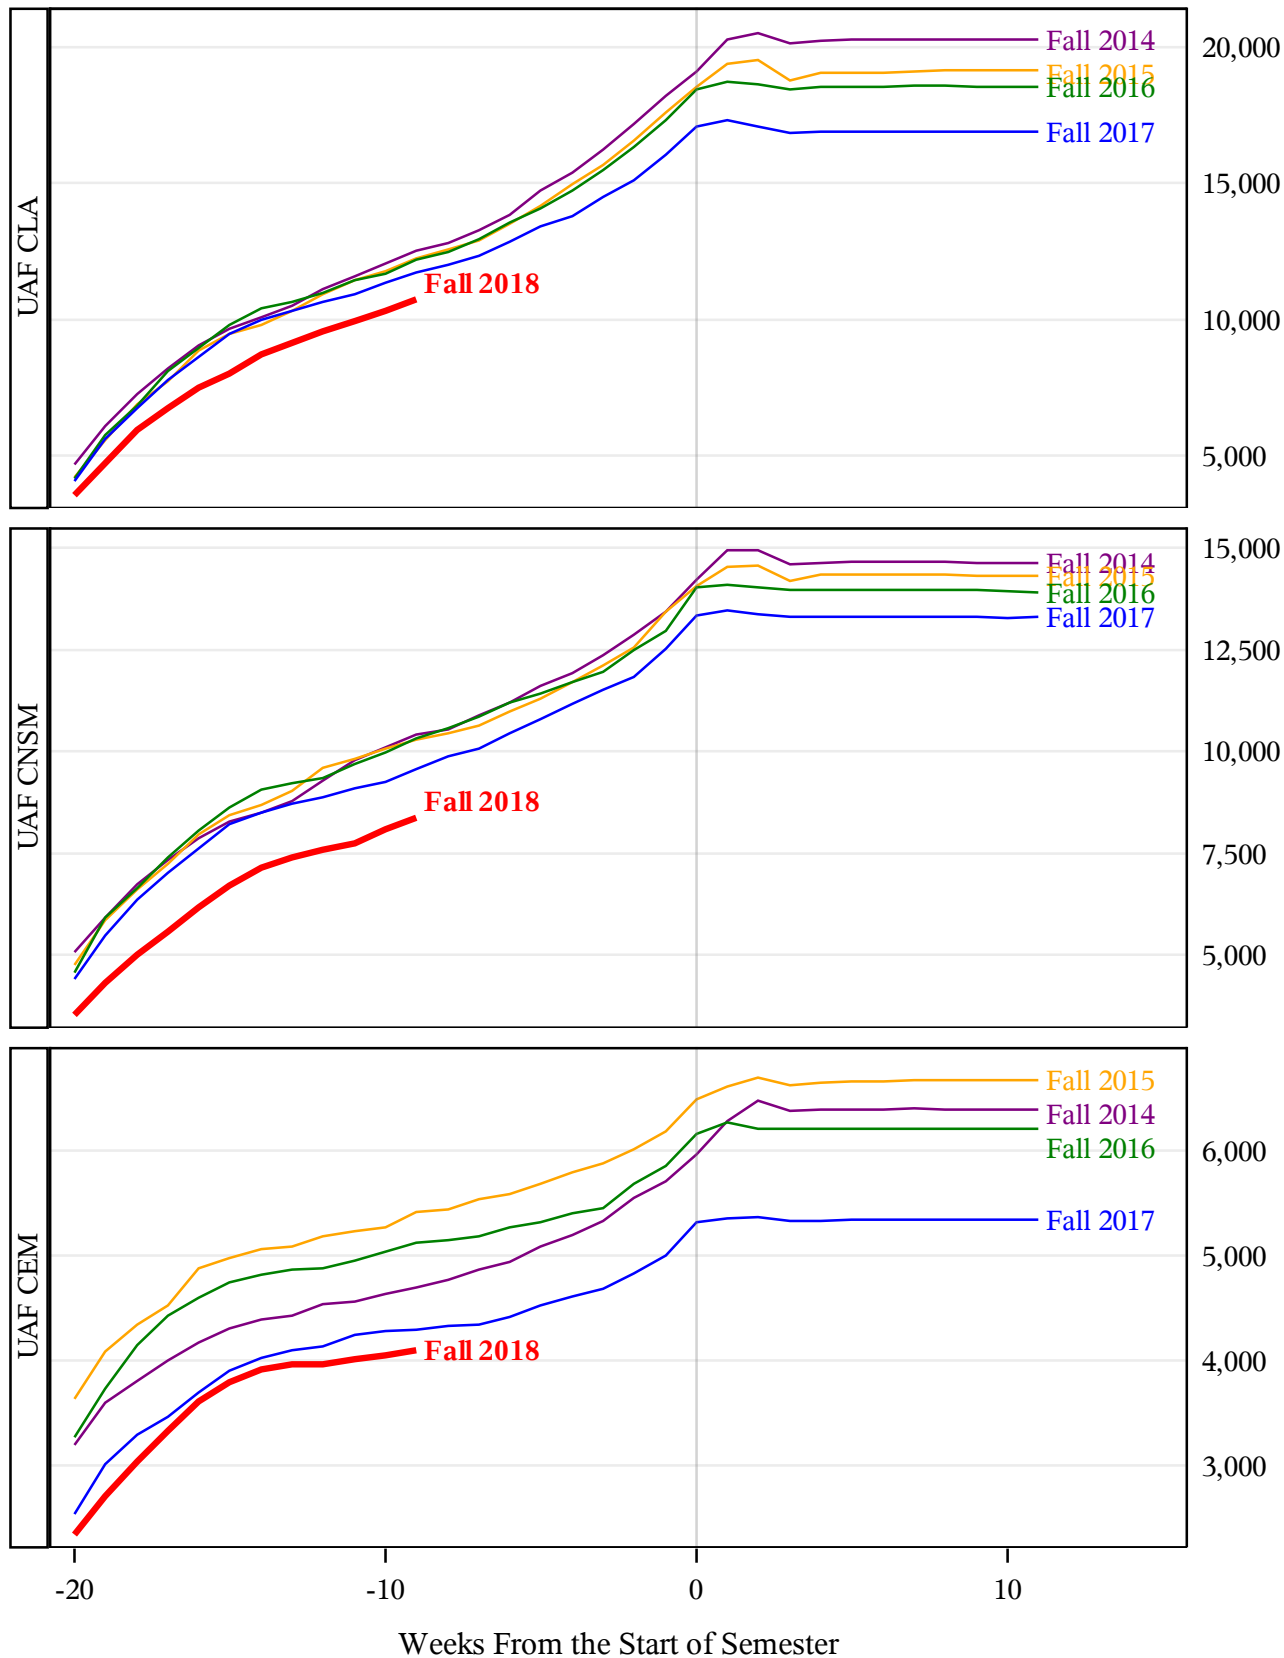

**University of Alaska Fairbanks - Early Semester Report
 Student Credit Hours Generated by Registration Week
 Fall 2014 - Fall 2018**

**University of Alaska Fairbanks - Early Semester Report
 Student Credit Hours Generated by Registration Week
 Fall 2014 - Fall 2018**