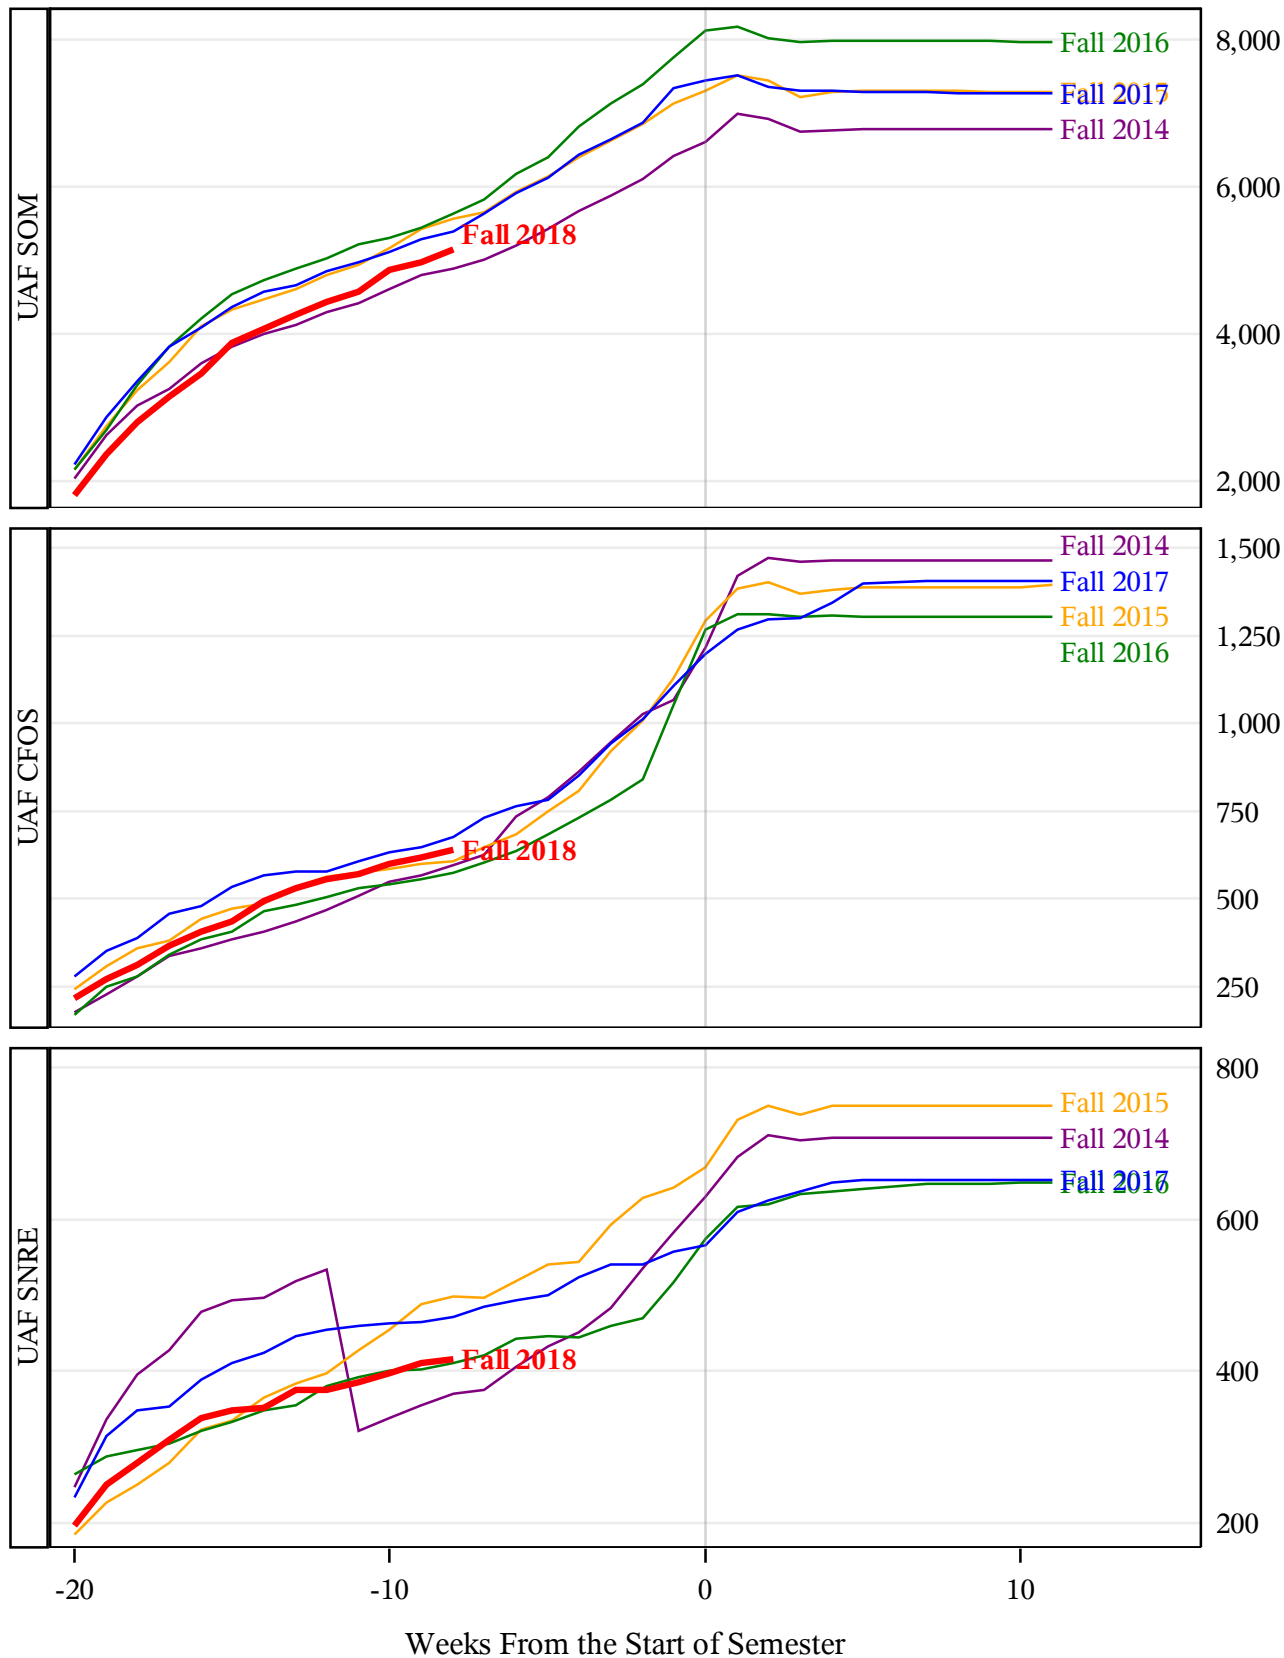

**University of Alaska Fairbanks - Early Semester Report
Student Credit Hours Generated by Registration Week
Fall 2014 - Fall 2018**