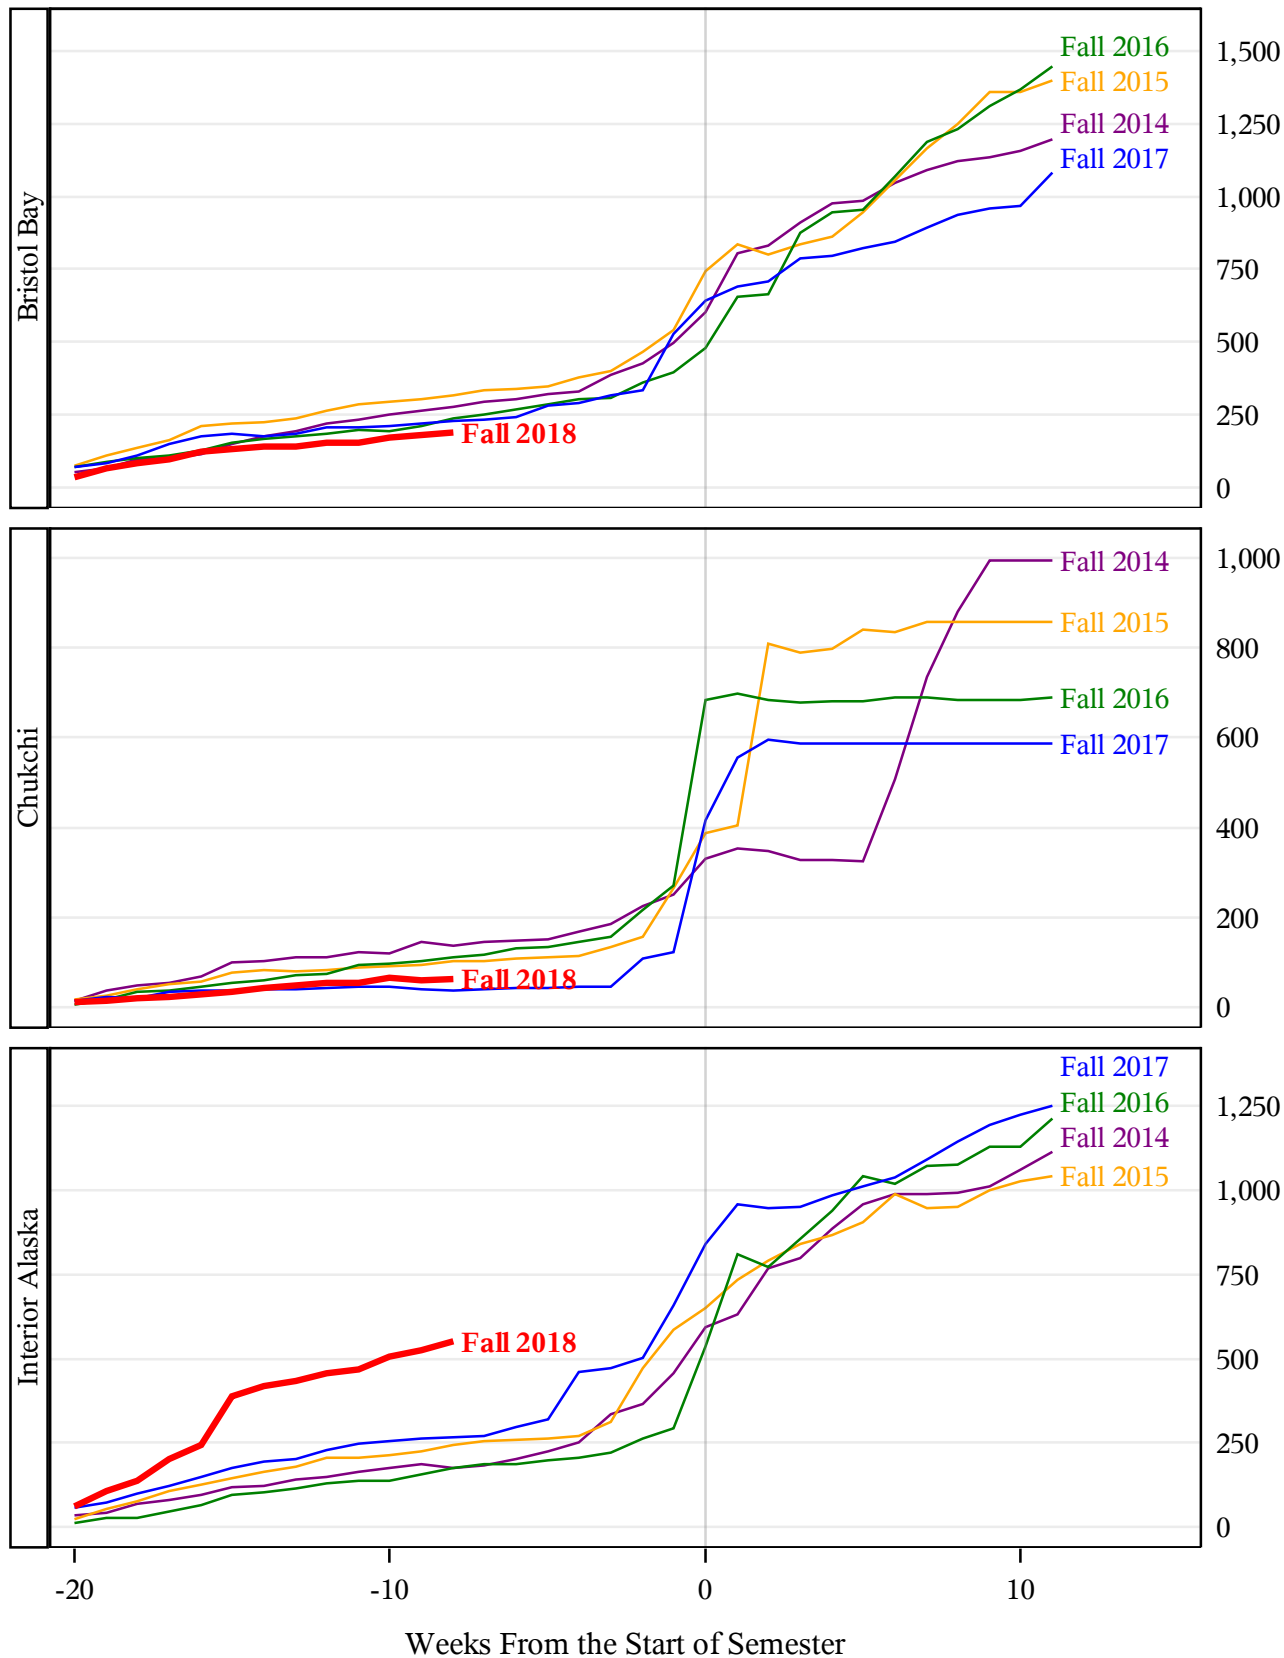

**University of Alaska Fairbanks - Early Semester Report
 Student Credit Hours Generated by Registration Week
 Fall 2014 - Fall 2018**

**University of Alaska Fairbanks - Early Semester Report
 Student Credit Hours Generated by Registration Week
 Fall 2014 - Fall 2018**