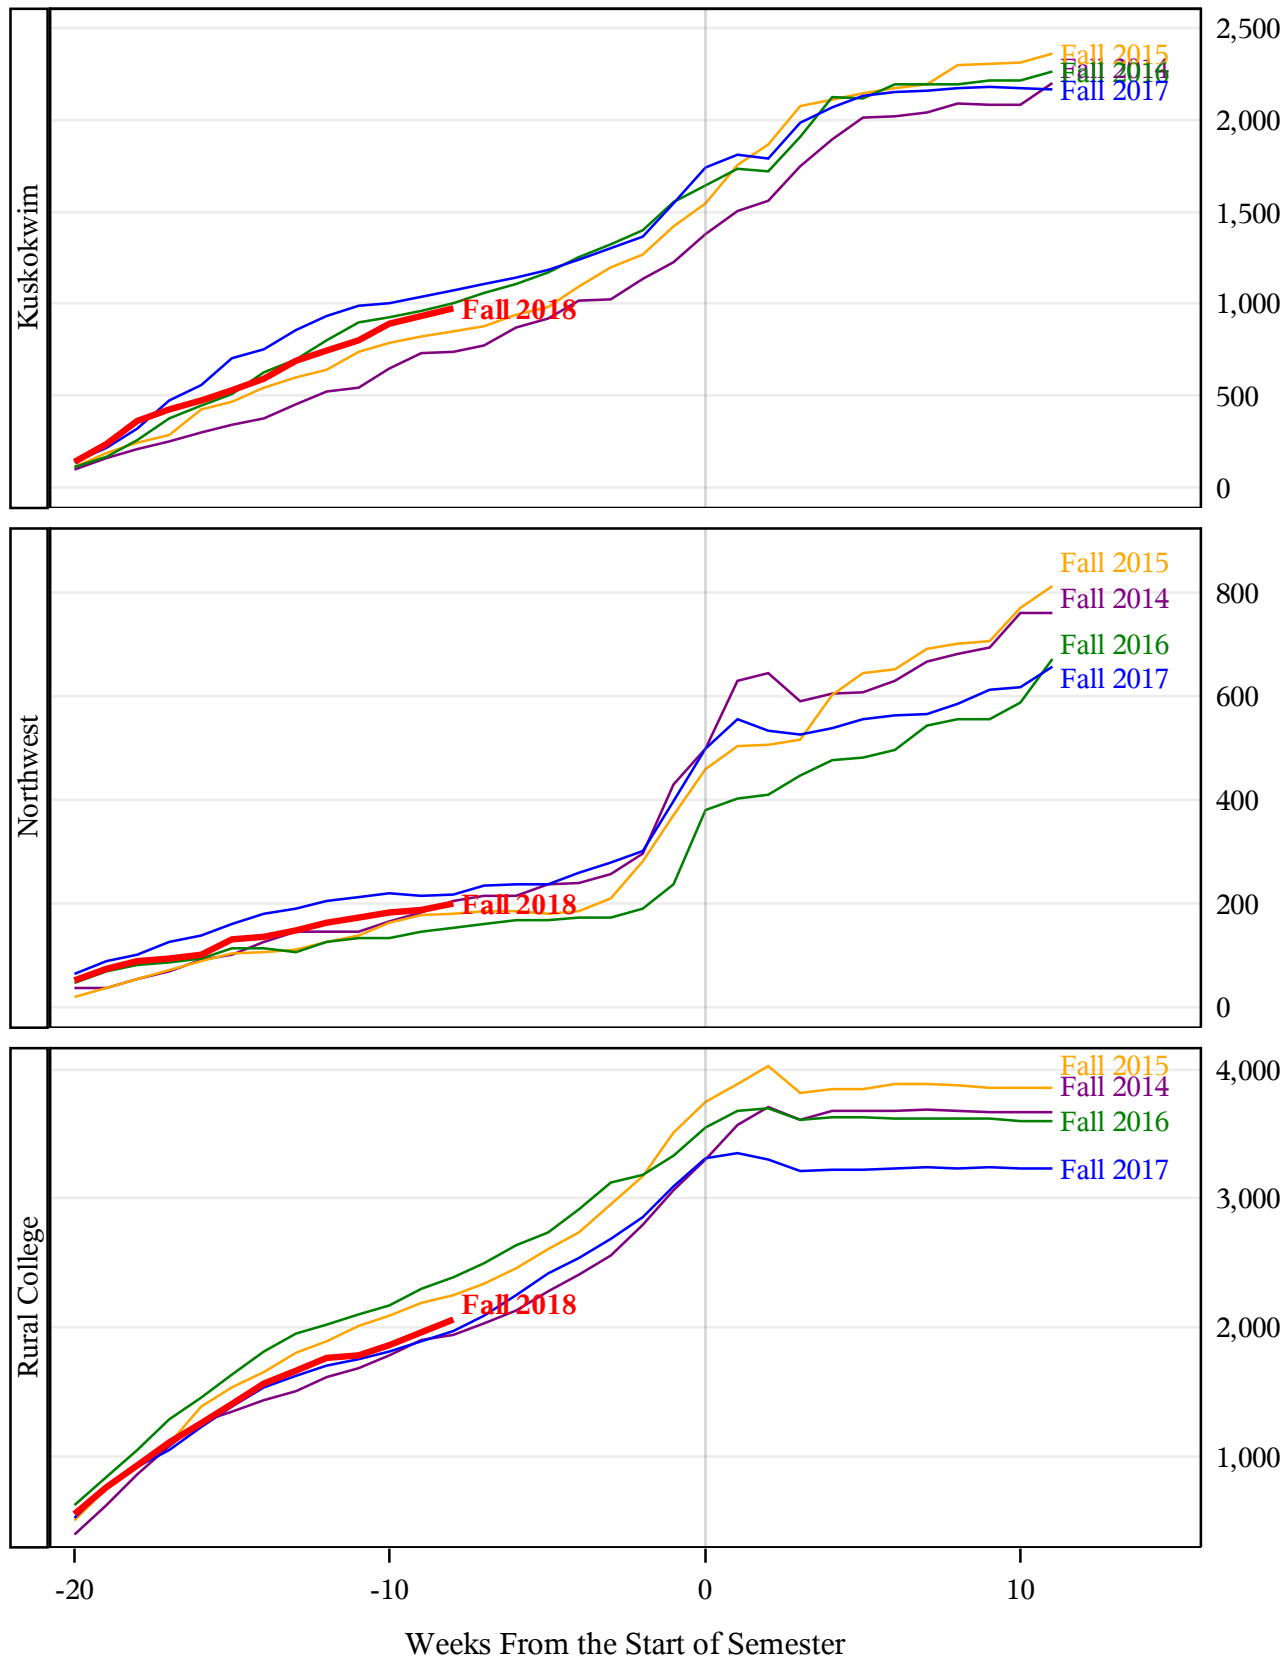

**University of Alaska Fairbanks - Early Semester Report
 Student Credit Hours Generated by Registration Week
 Fall 2014 - Fall 2018**

**University of Alaska Fairbanks - Early Semester Report
 Student Credit Hours Generated by Registration Week
 Fall 2014 - Fall 2018**