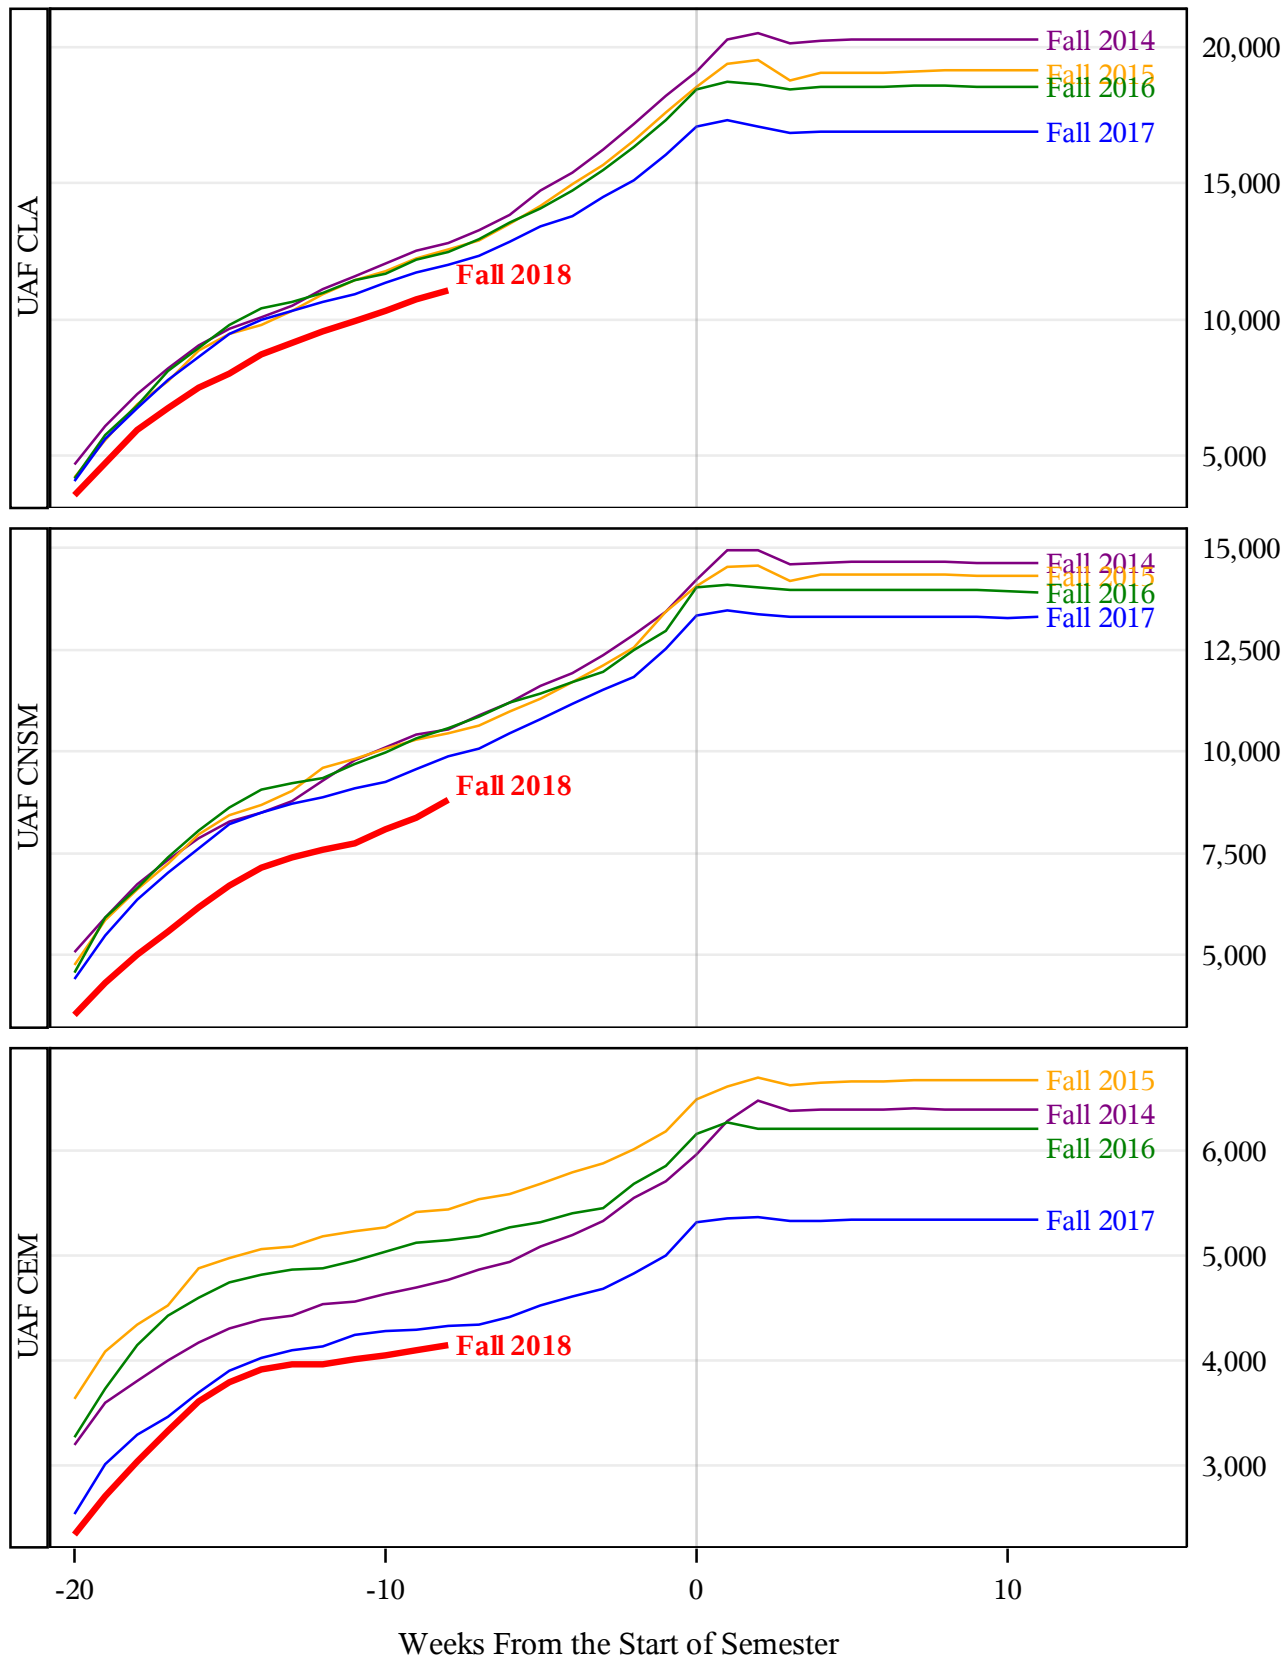

**University of Alaska Fairbanks - Early Semester Report
 Student Credit Hours Generated by Registration Week
 Fall 2014 - Fall 2018**

**University of Alaska Fairbanks - Early Semester Report
 Student Credit Hours Generated by Registration Week
 Fall 2014 - Fall 2018**