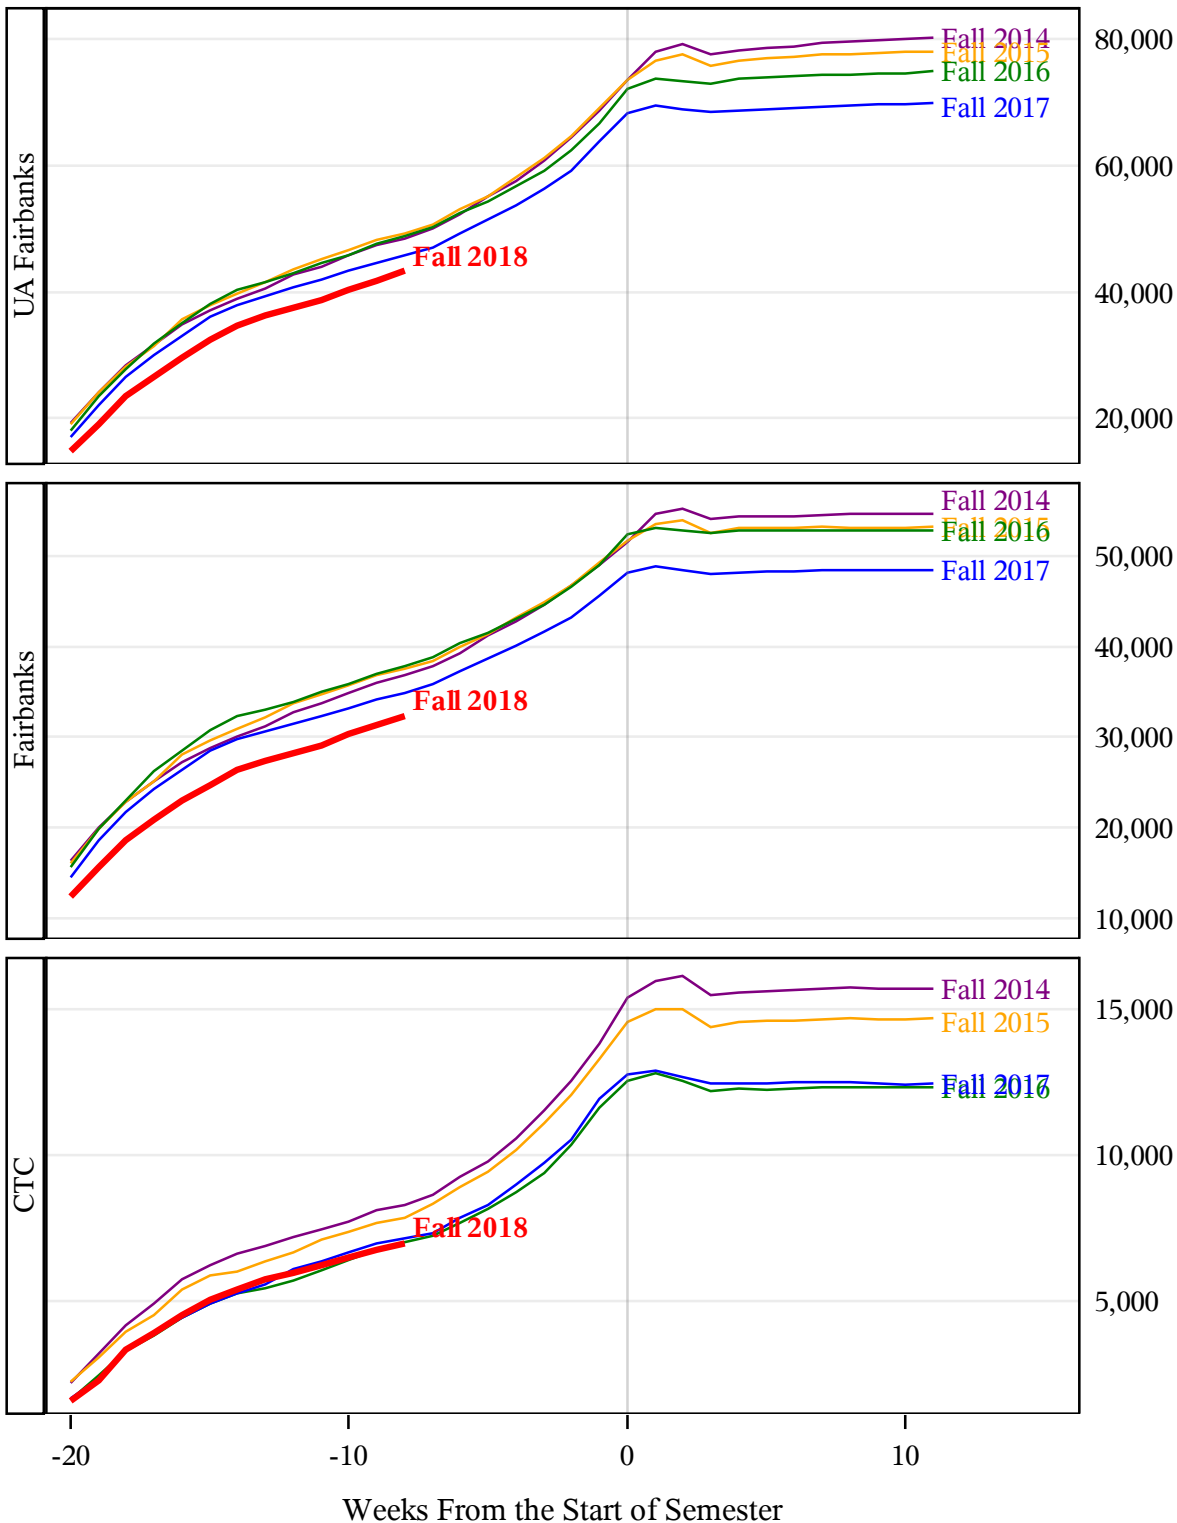

**University of Alaska Fairbanks - Early Semester Report
 Student Credit Hours Generated by Registration Week
 Fall 2014 - Fall 2018**

**University of Alaska Fairbanks - Early Semester Report
 Student Credit Hours Generated by Registration Week
 Fall 2014 - Fall 2018**