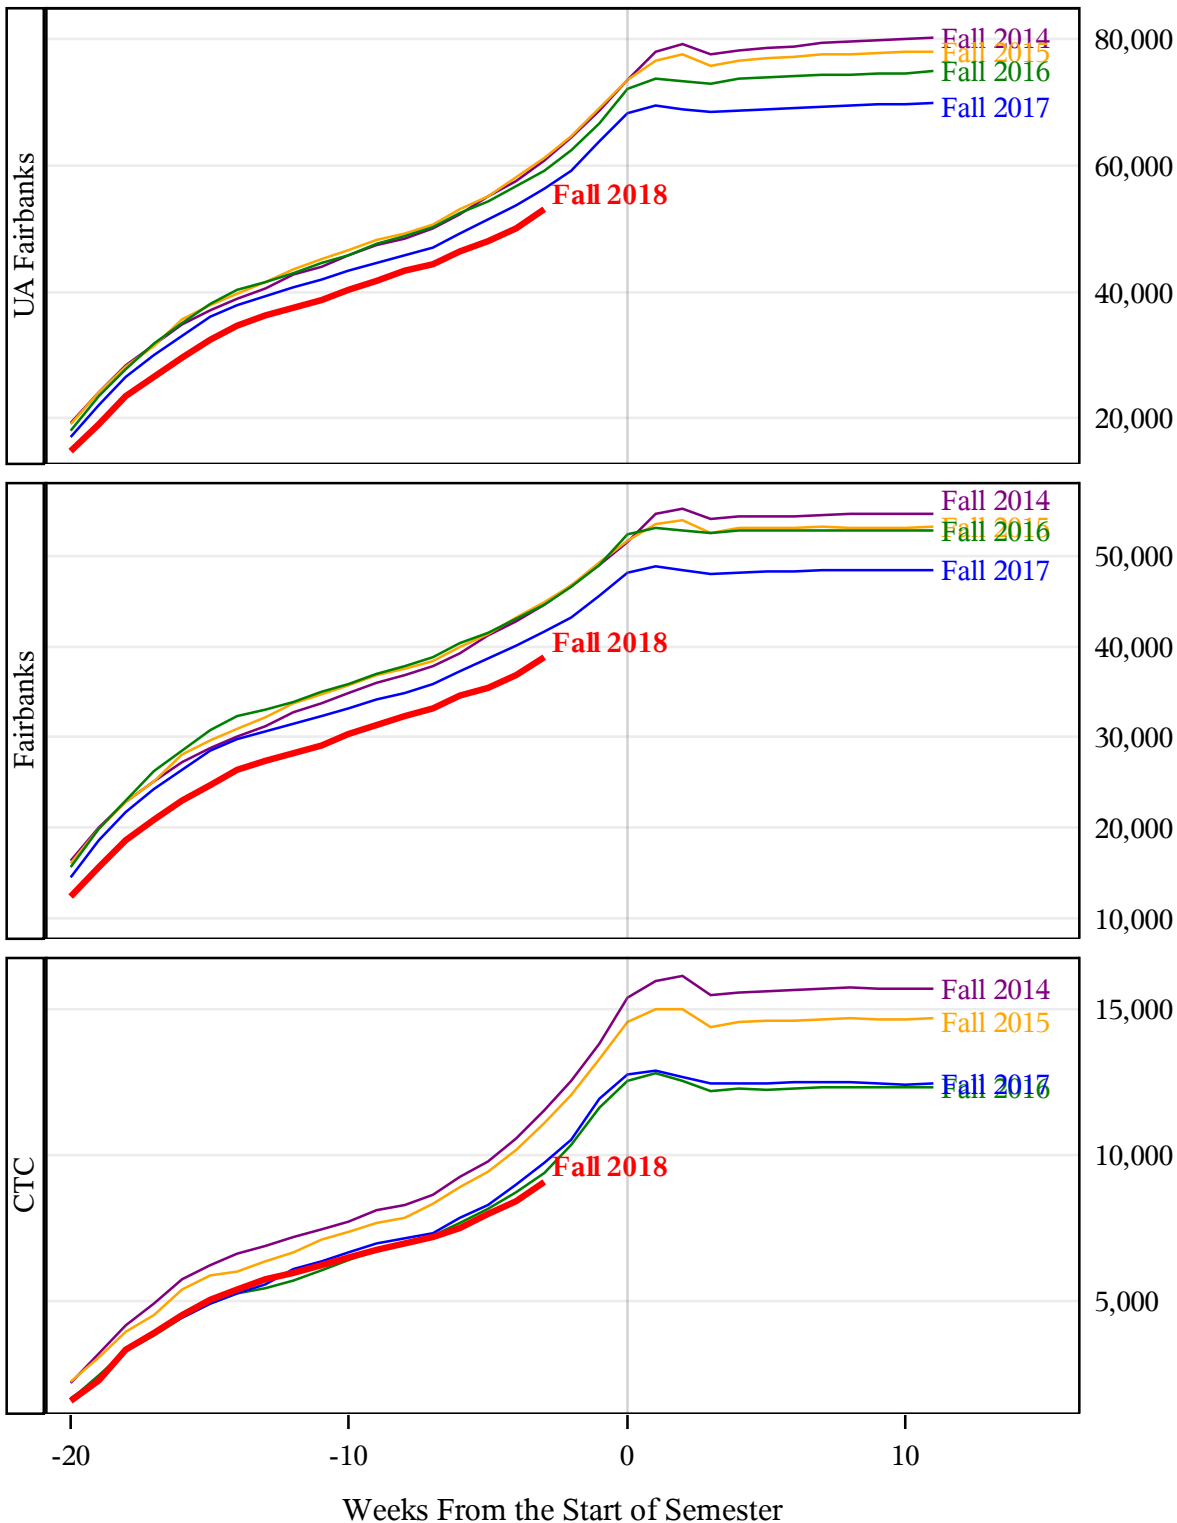

**University of Alaska Fairbanks - Early Semester Report
 Student Credit Hours Generated by Registration Week
 Fall 2014 - Fall 2018**

**University of Alaska Fairbanks - Early Semester Report
 Student Credit Hours Generated by Registration Week
 Fall 2014 - Fall 2018**

*University of Alaska Fairbanks - Early Semester Report
 Student Credit Hours Generated by Registration Week
 Fall 2014 - Fall 2018*

**University of Alaska Fairbanks - Early Semester Report
 Student Credit Hours Generated by Registration Week
 Fall 2014 - Fall 2018**