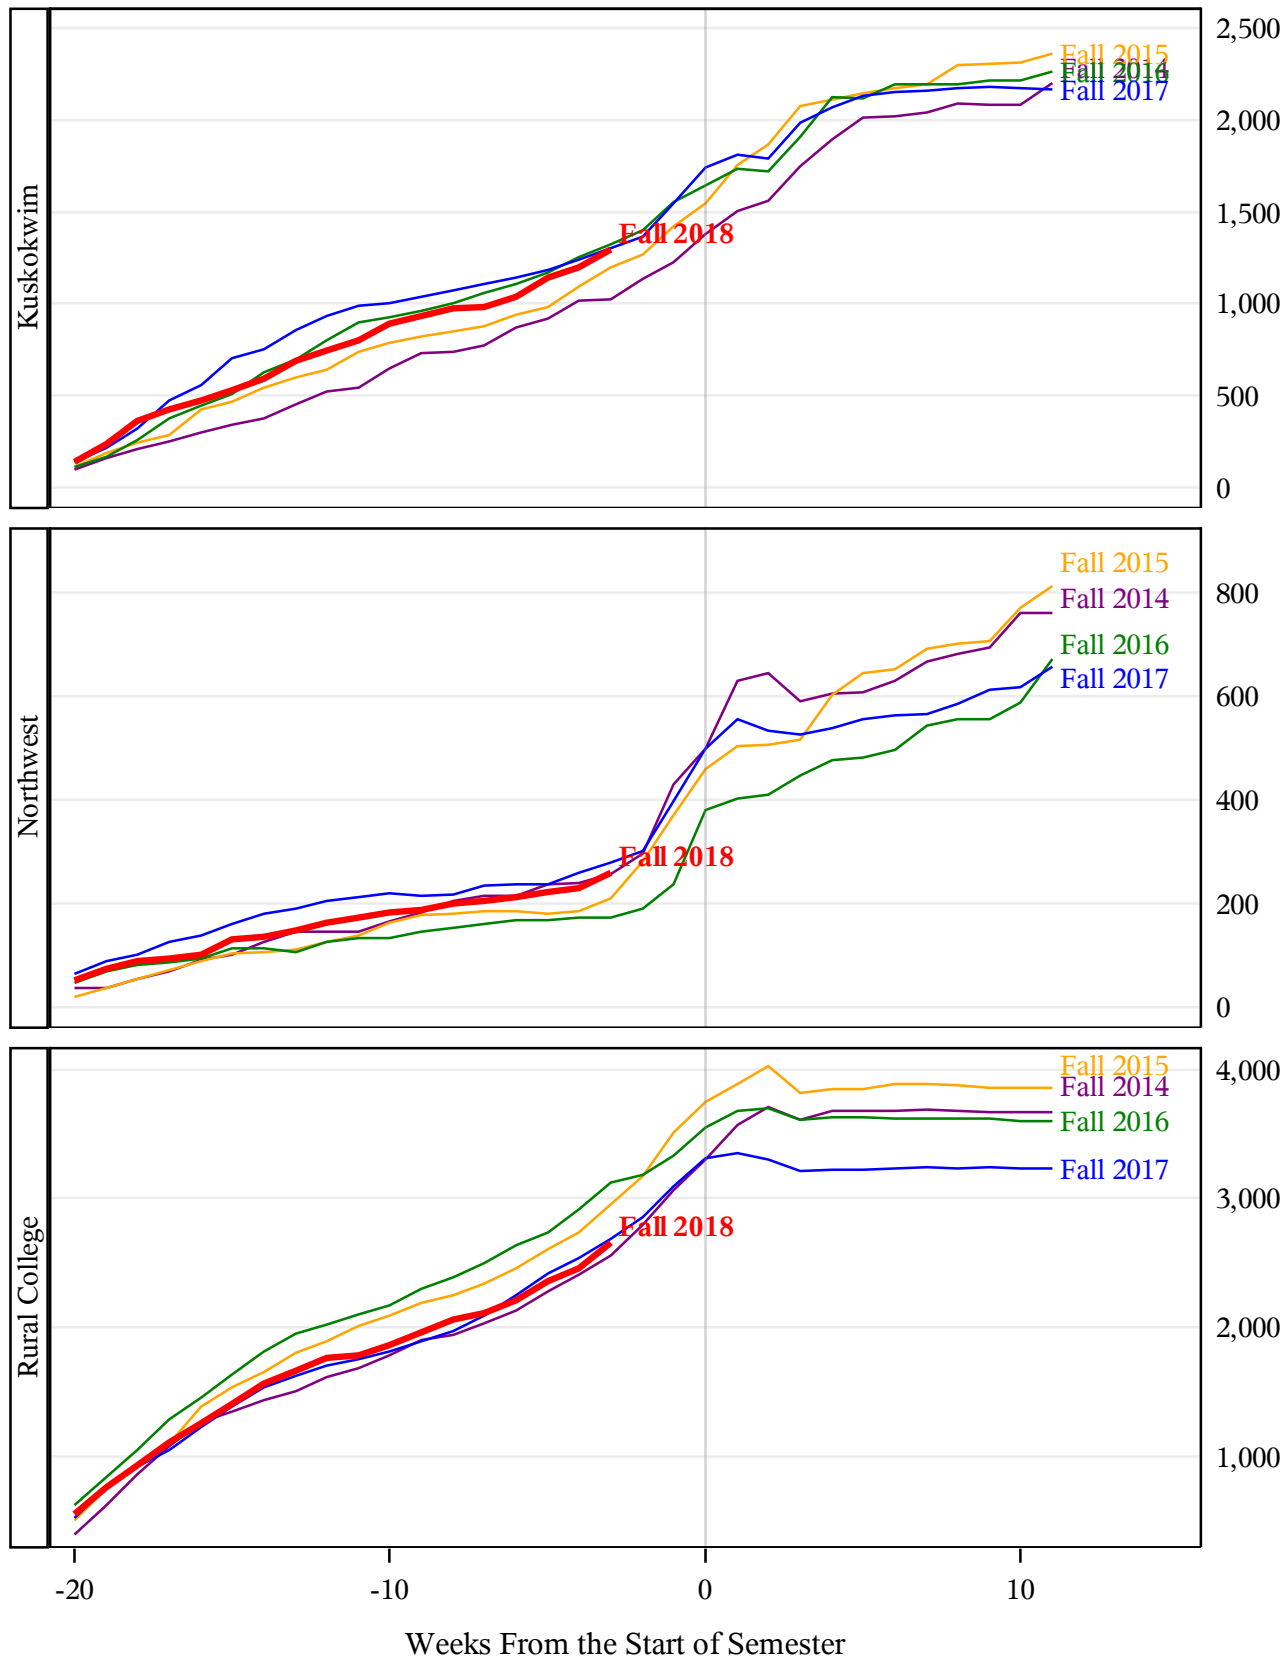

**University of Alaska Fairbanks - Early Semester Report
 Student Credit Hours Generated by Registration Week
 Fall 2014 - Fall 2018**

**University of Alaska Fairbanks - Early Semester Report
 Student Credit Hours Generated by Registration Week
 Fall 2014 - Fall 2018**