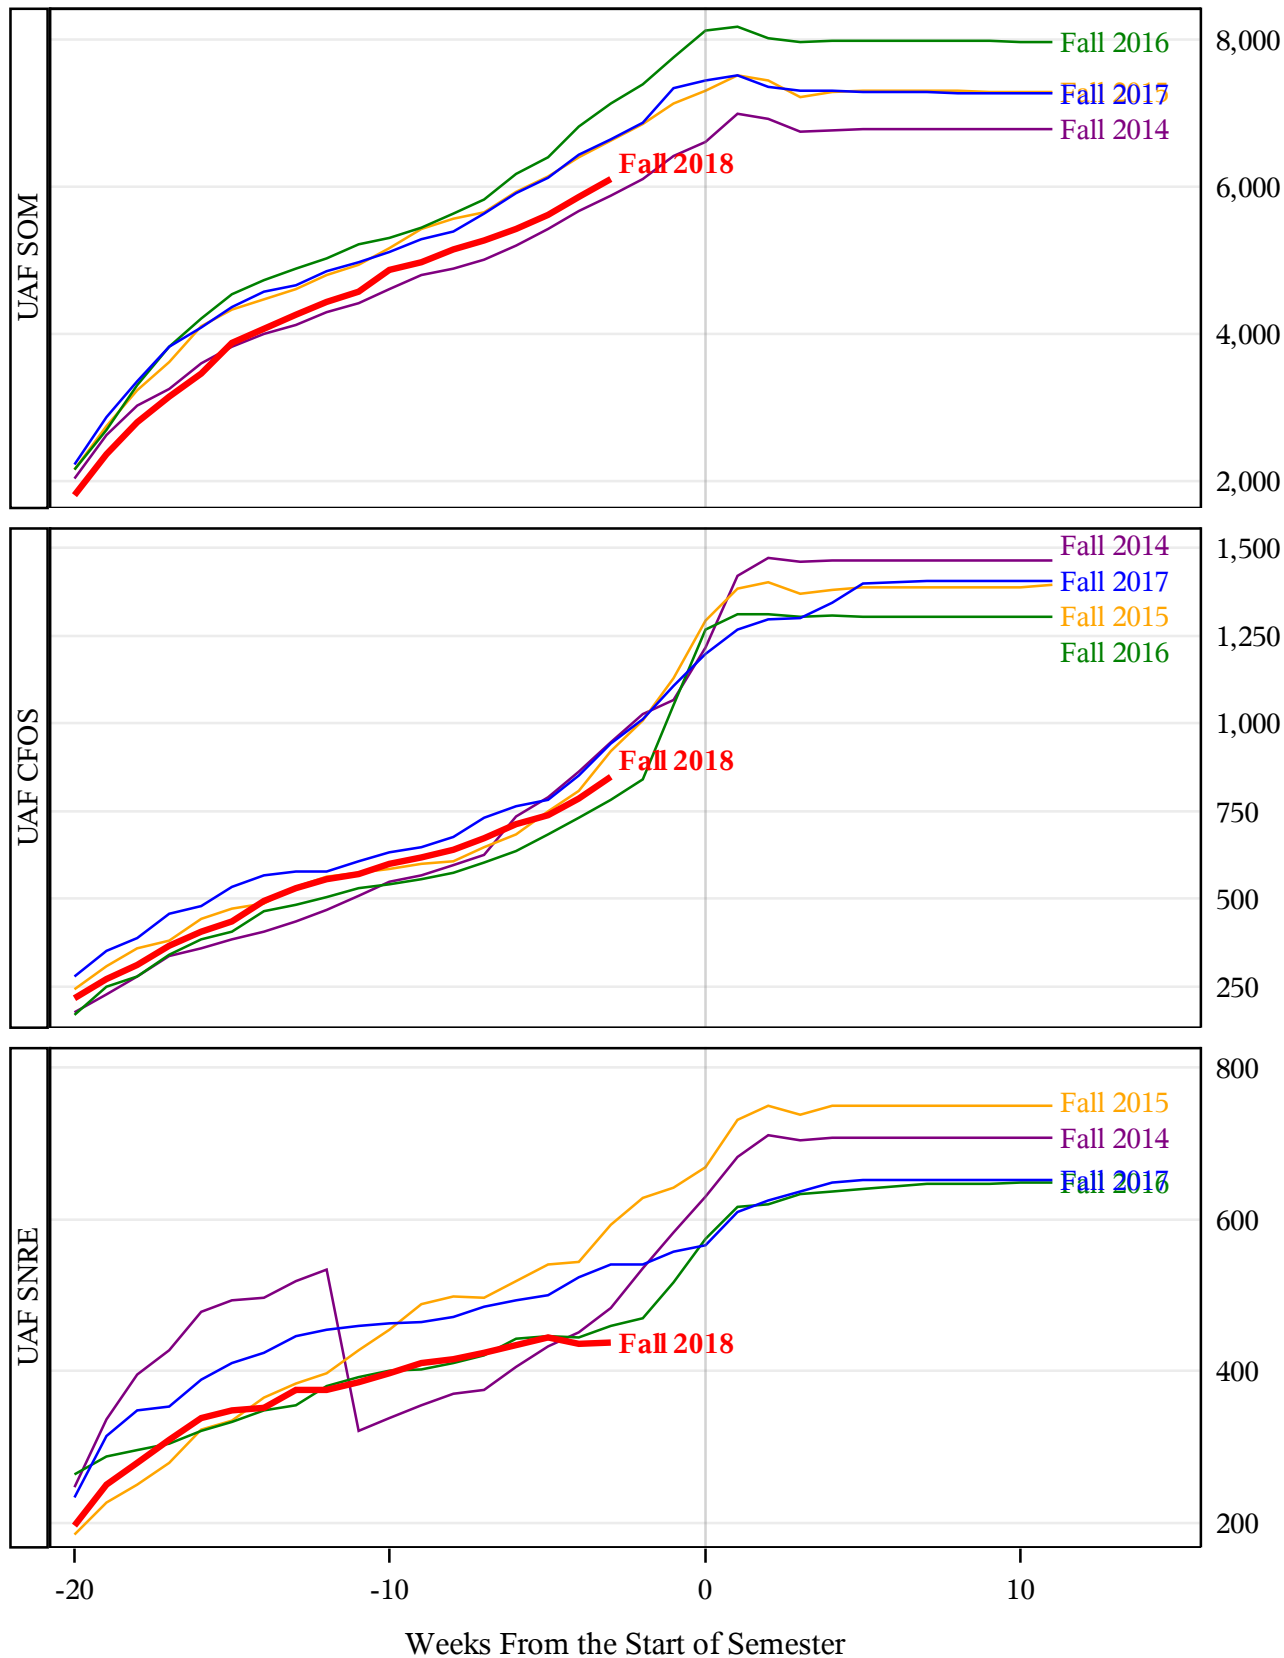

*University of Alaska Fairbanks - Early Semester Report
Student Credit Hours Generated by Registration Week
Fall 2014 - Fall 2018*