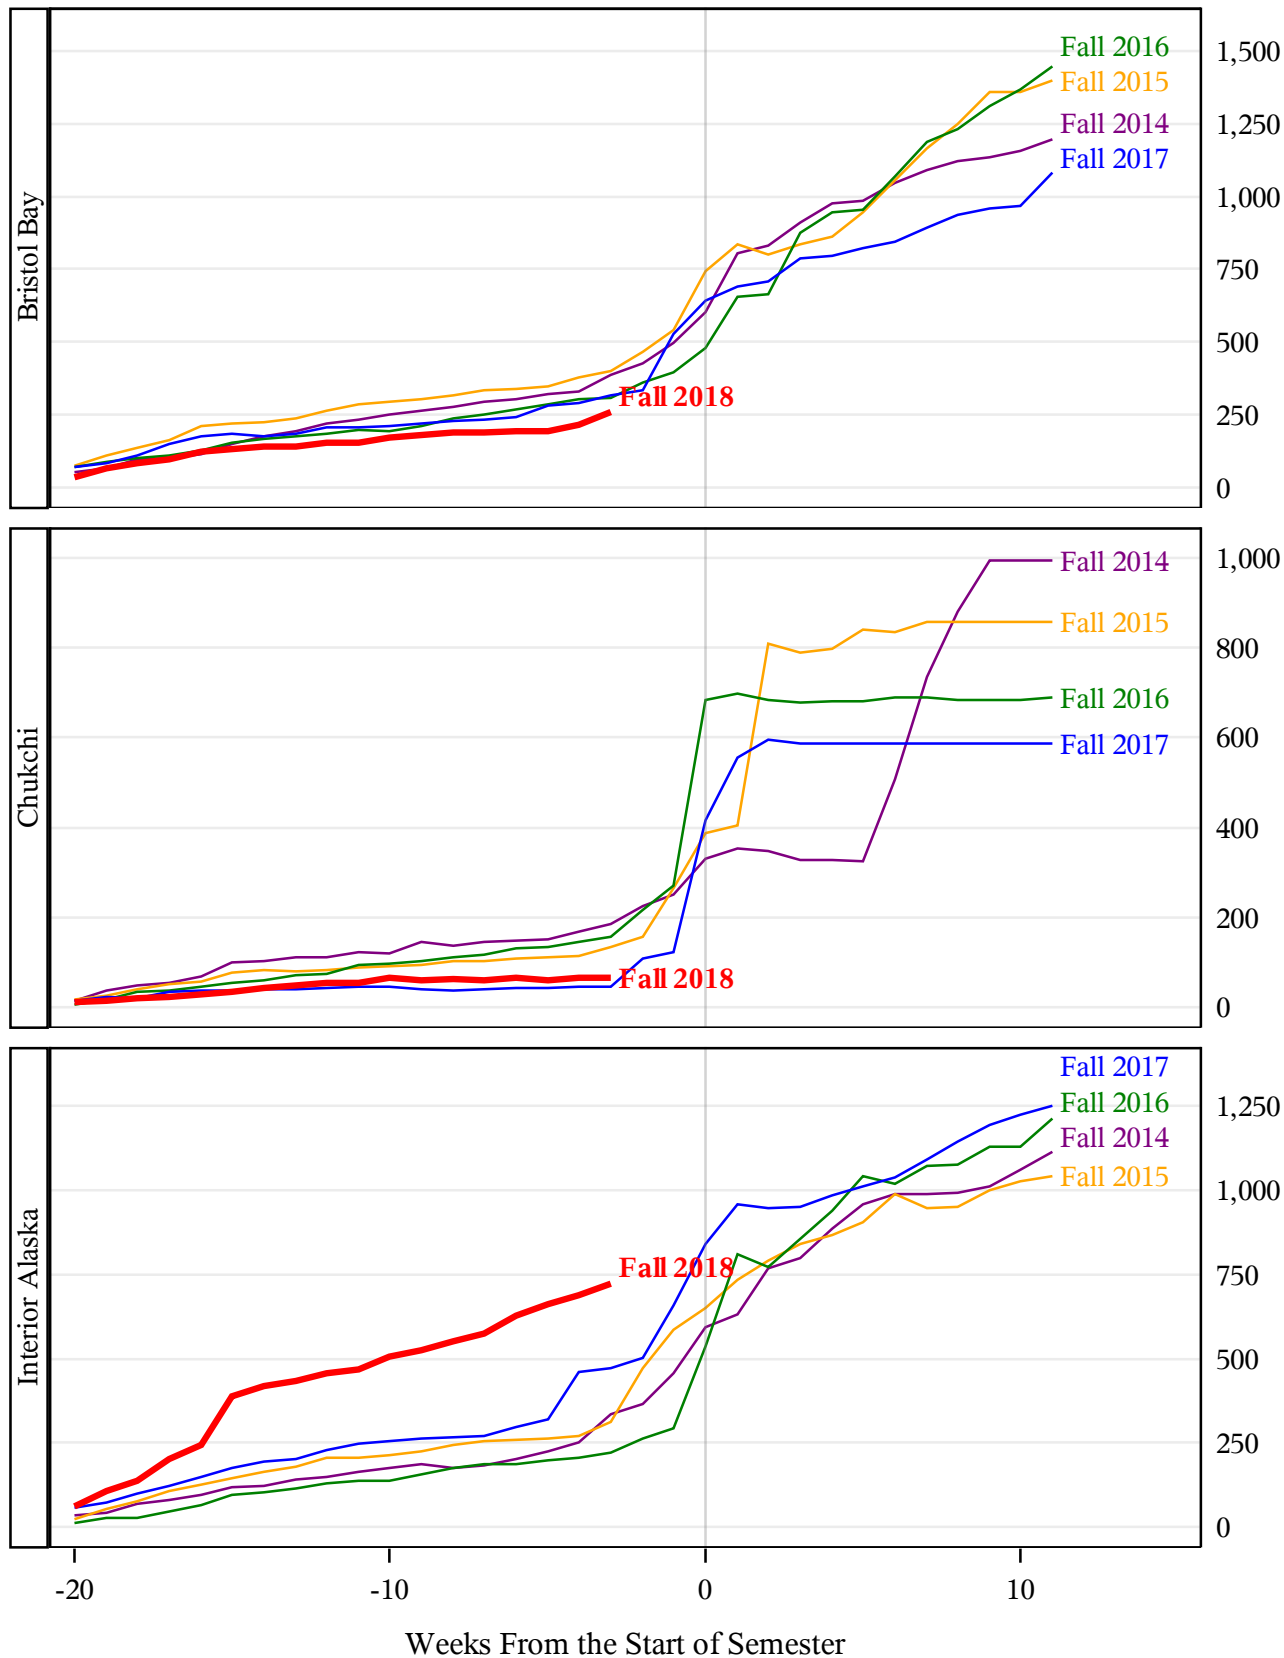

**University of Alaska Fairbanks - Early Semester Report
 Student Credit Hours Generated by Registration Week
 Fall 2014 - Fall 2018**

**University of Alaska Fairbanks - Early Semester Report
 Student Credit Hours Generated by Registration Week
 Fall 2014 - Fall 2018**