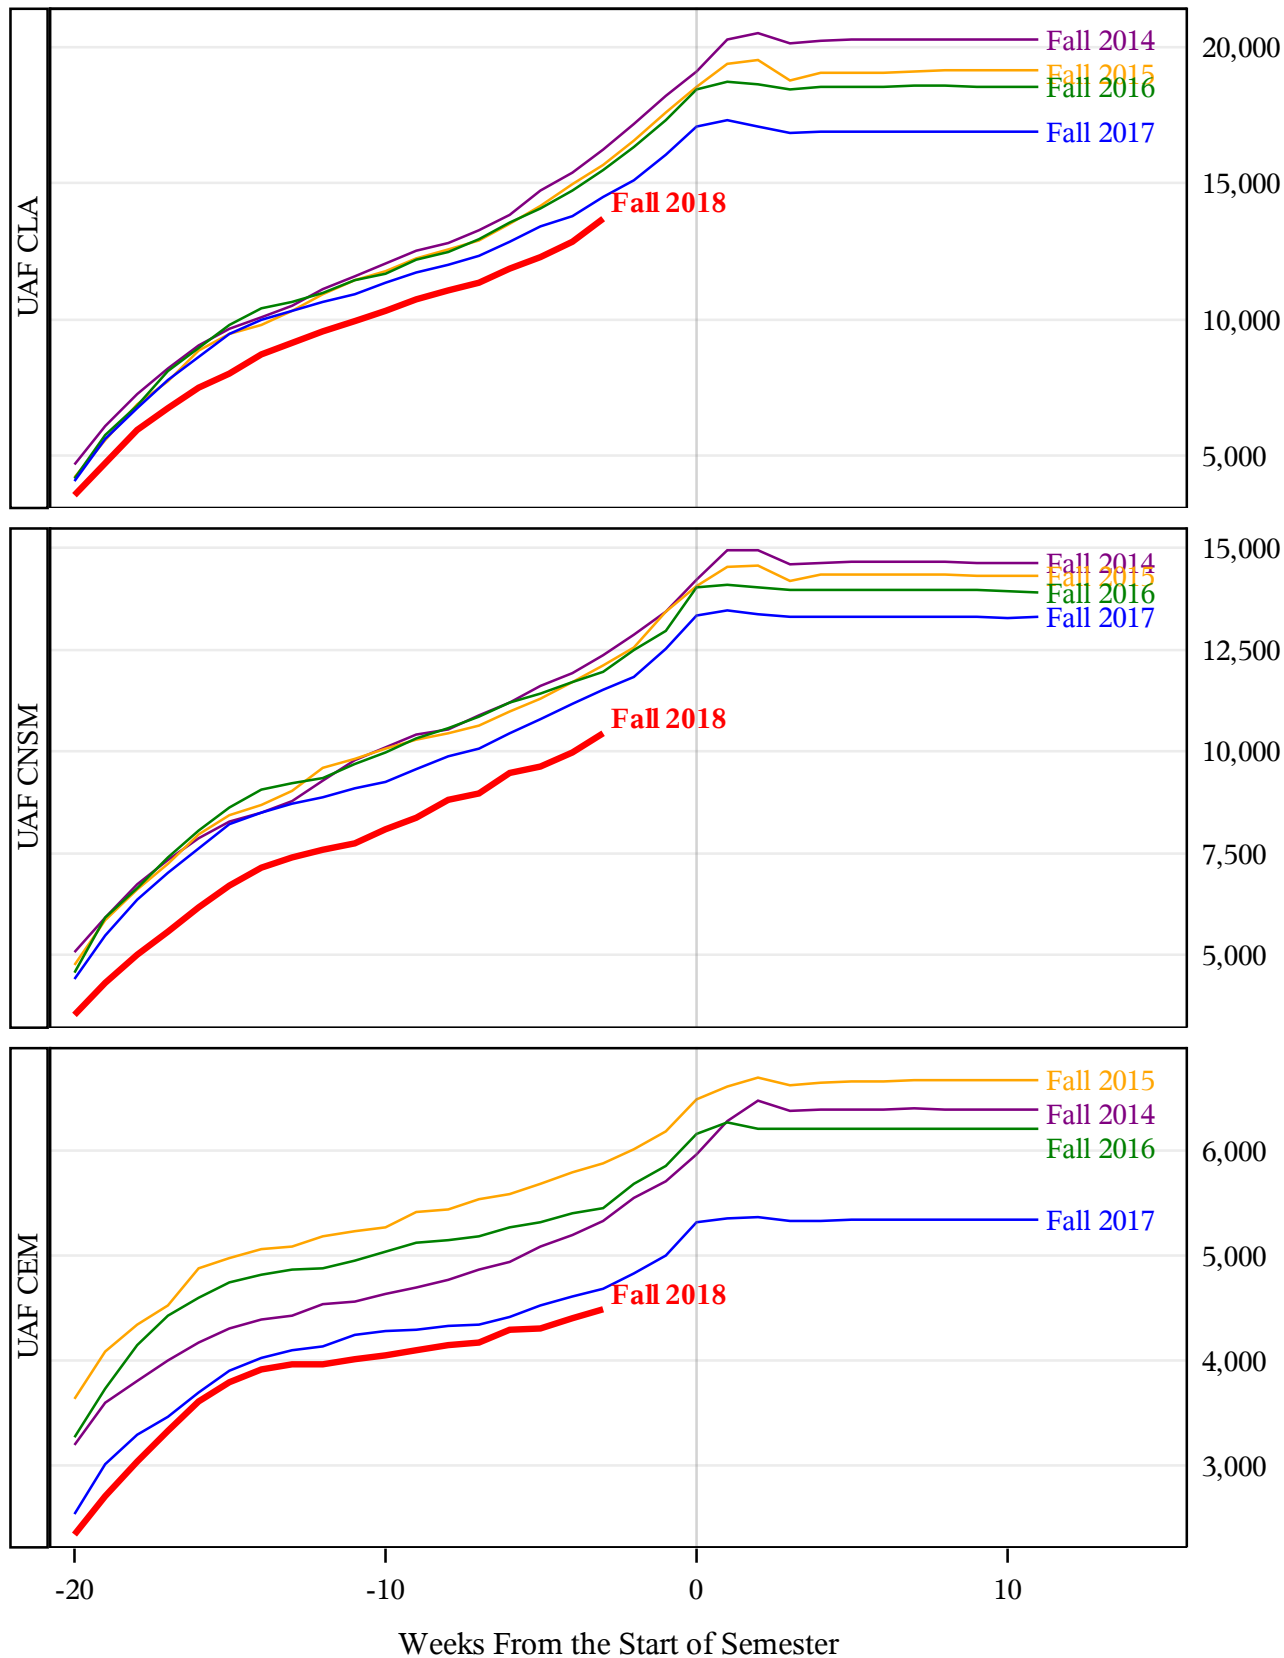

**University of Alaska Fairbanks - Early Semester Report
 Student Credit Hours Generated by Registration Week
 Fall 2014 - Fall 2018**

**University of Alaska Fairbanks - Early Semester Report
 Student Credit Hours Generated by Registration Week
 Fall 2014 - Fall 2018**