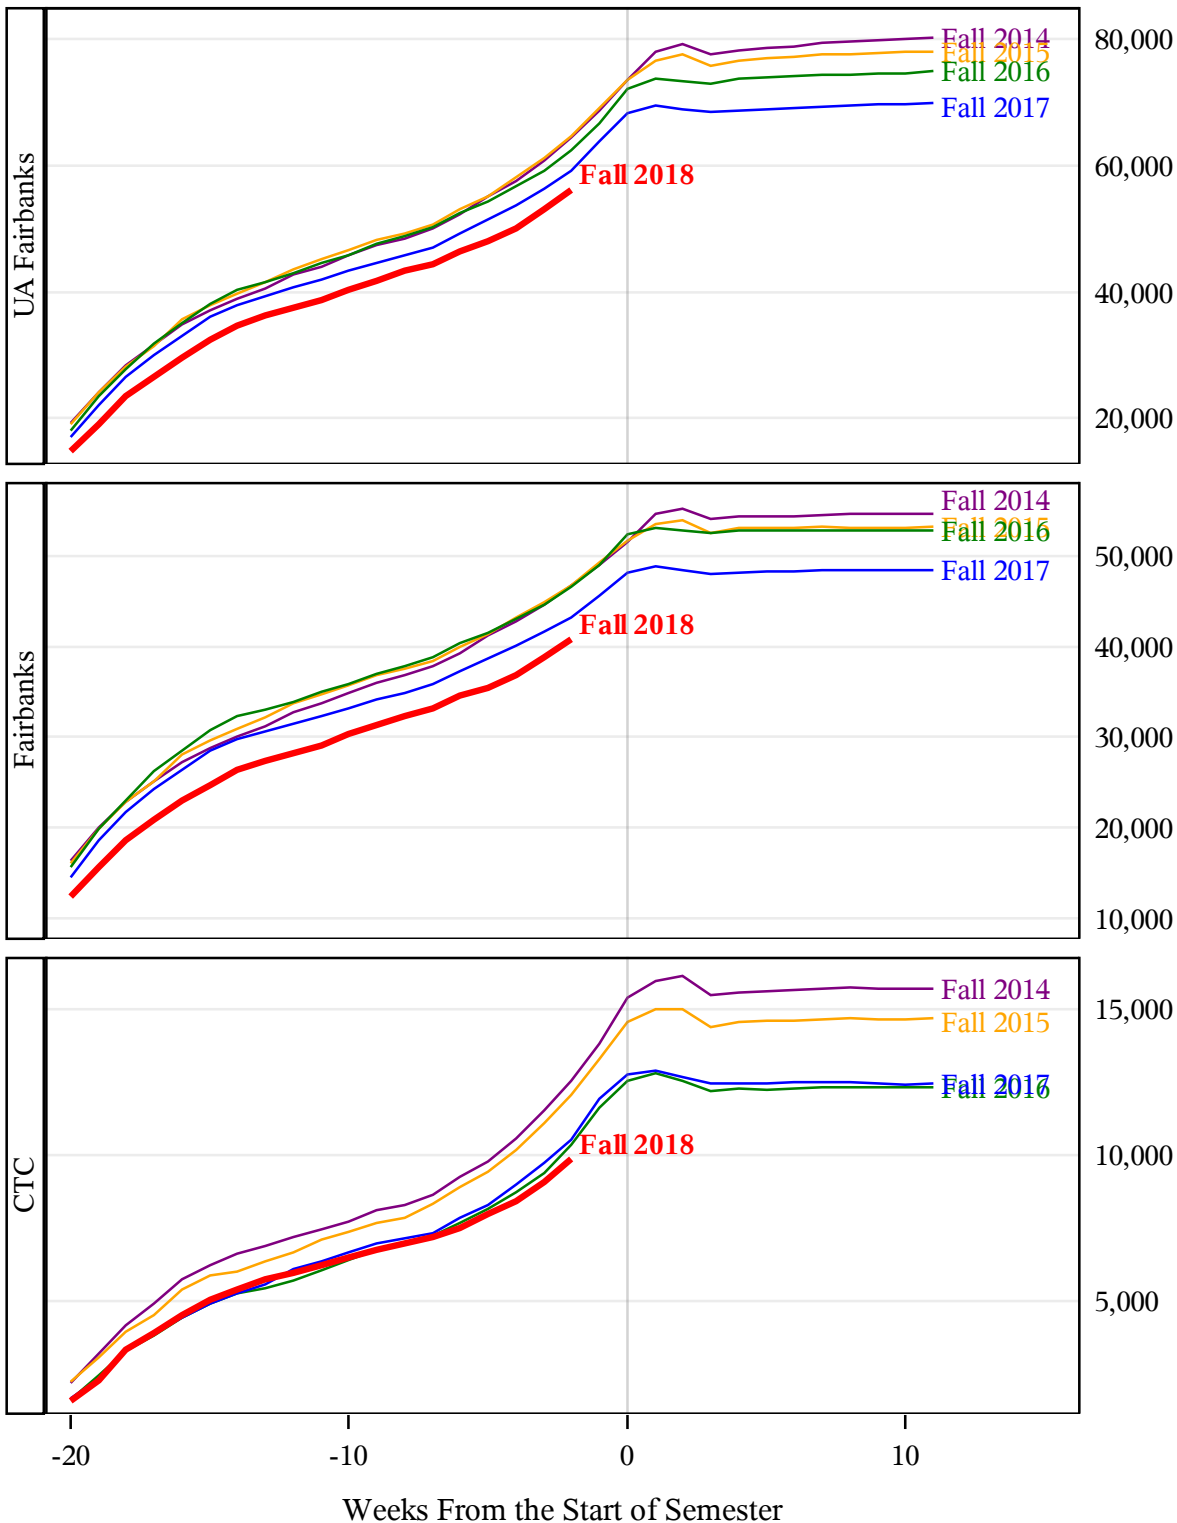

**University of Alaska Fairbanks - Early Semester Report
 Student Credit Hours Generated by Registration Week
 Fall 2014 - Fall 2018**

**University of Alaska Fairbanks - Early Semester Report
 Student Credit Hours Generated by Registration Week
 Fall 2014 - Fall 2018**

*University of Alaska Fairbanks - Early Semester Report
 Student Credit Hours Generated by Registration Week
 Fall 2014 - Fall 2018*

*University of Alaska Fairbanks - Early Semester Report
 Student Credit Hours Generated by Registration Week
 Fall 2014 - Fall 2018*