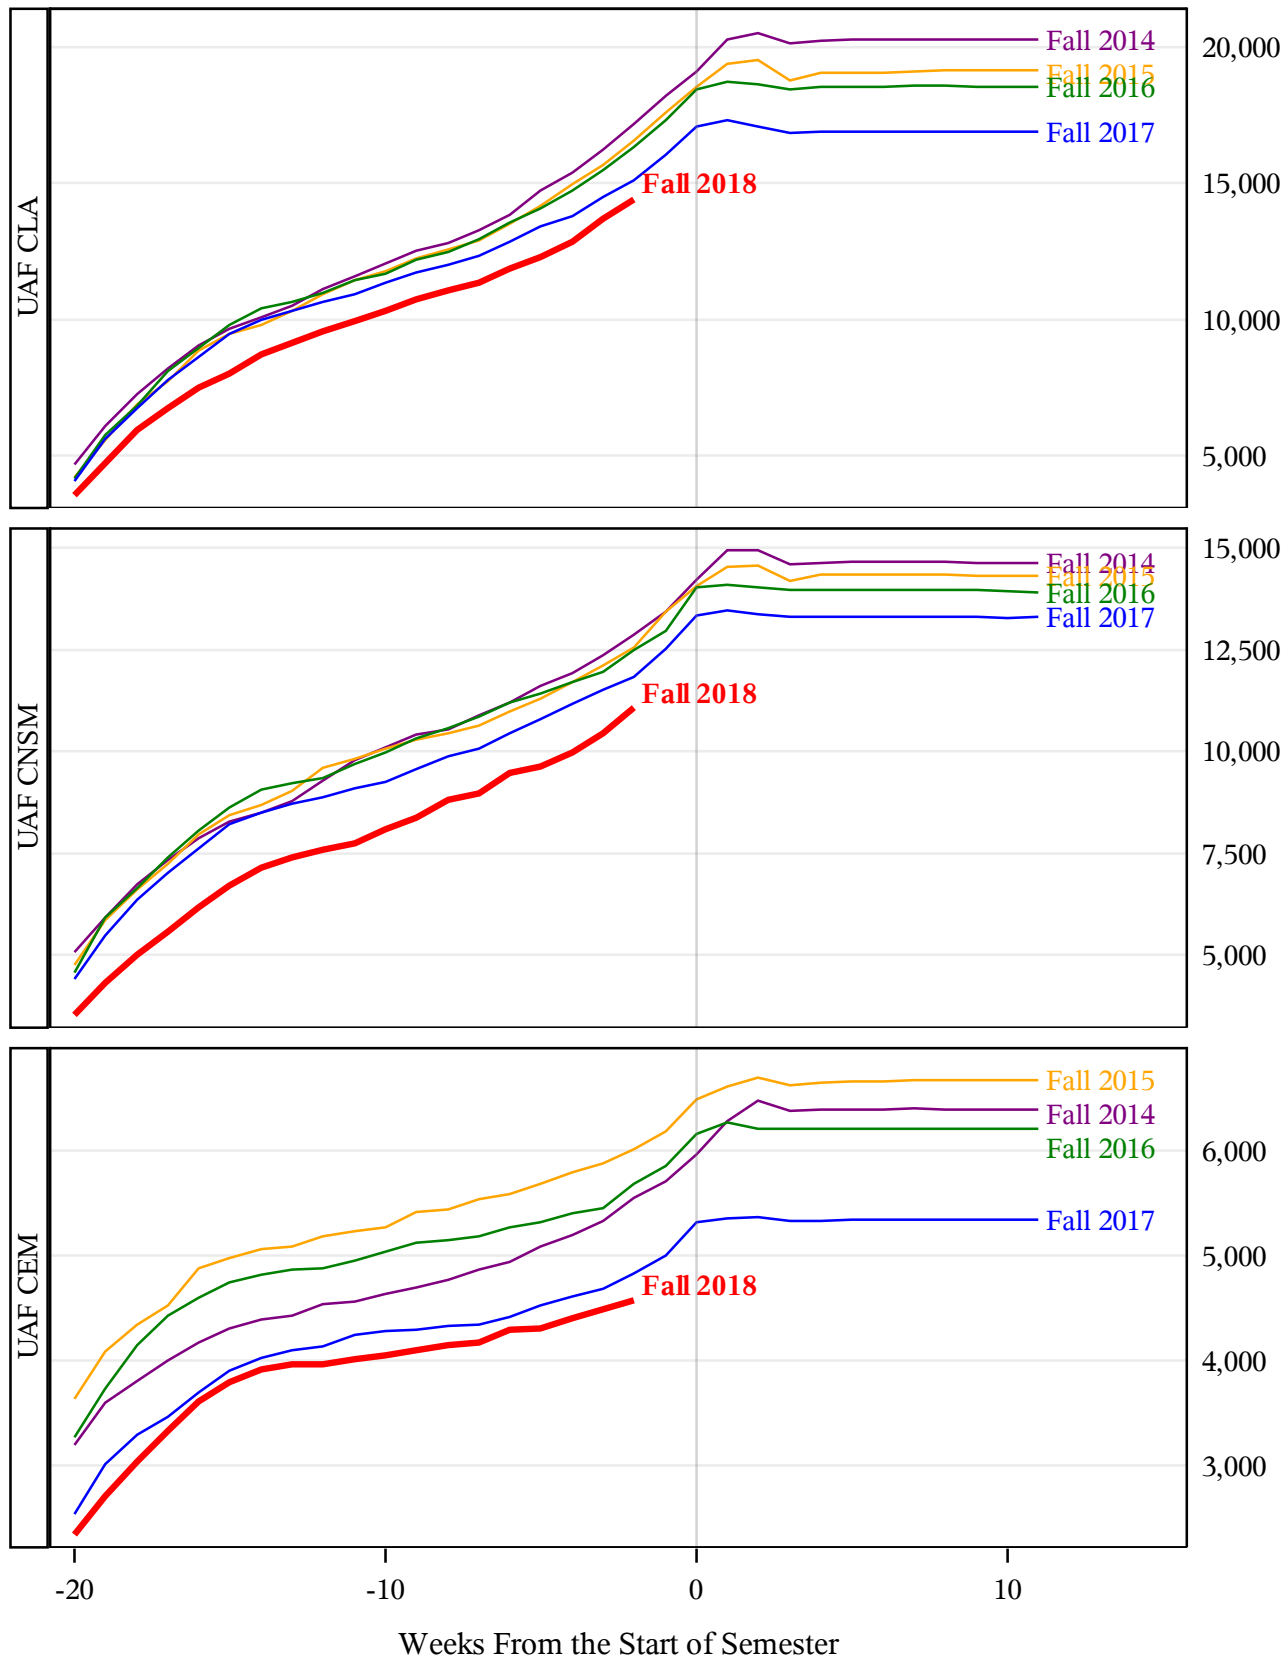

**University of Alaska Fairbanks - Early Semester Report
 Student Credit Hours Generated by Registration Week
 Fall 2014 - Fall 2018**

**University of Alaska Fairbanks - Early Semester Report
 Student Credit Hours Generated by Registration Week
 Fall 2014 - Fall 2018**