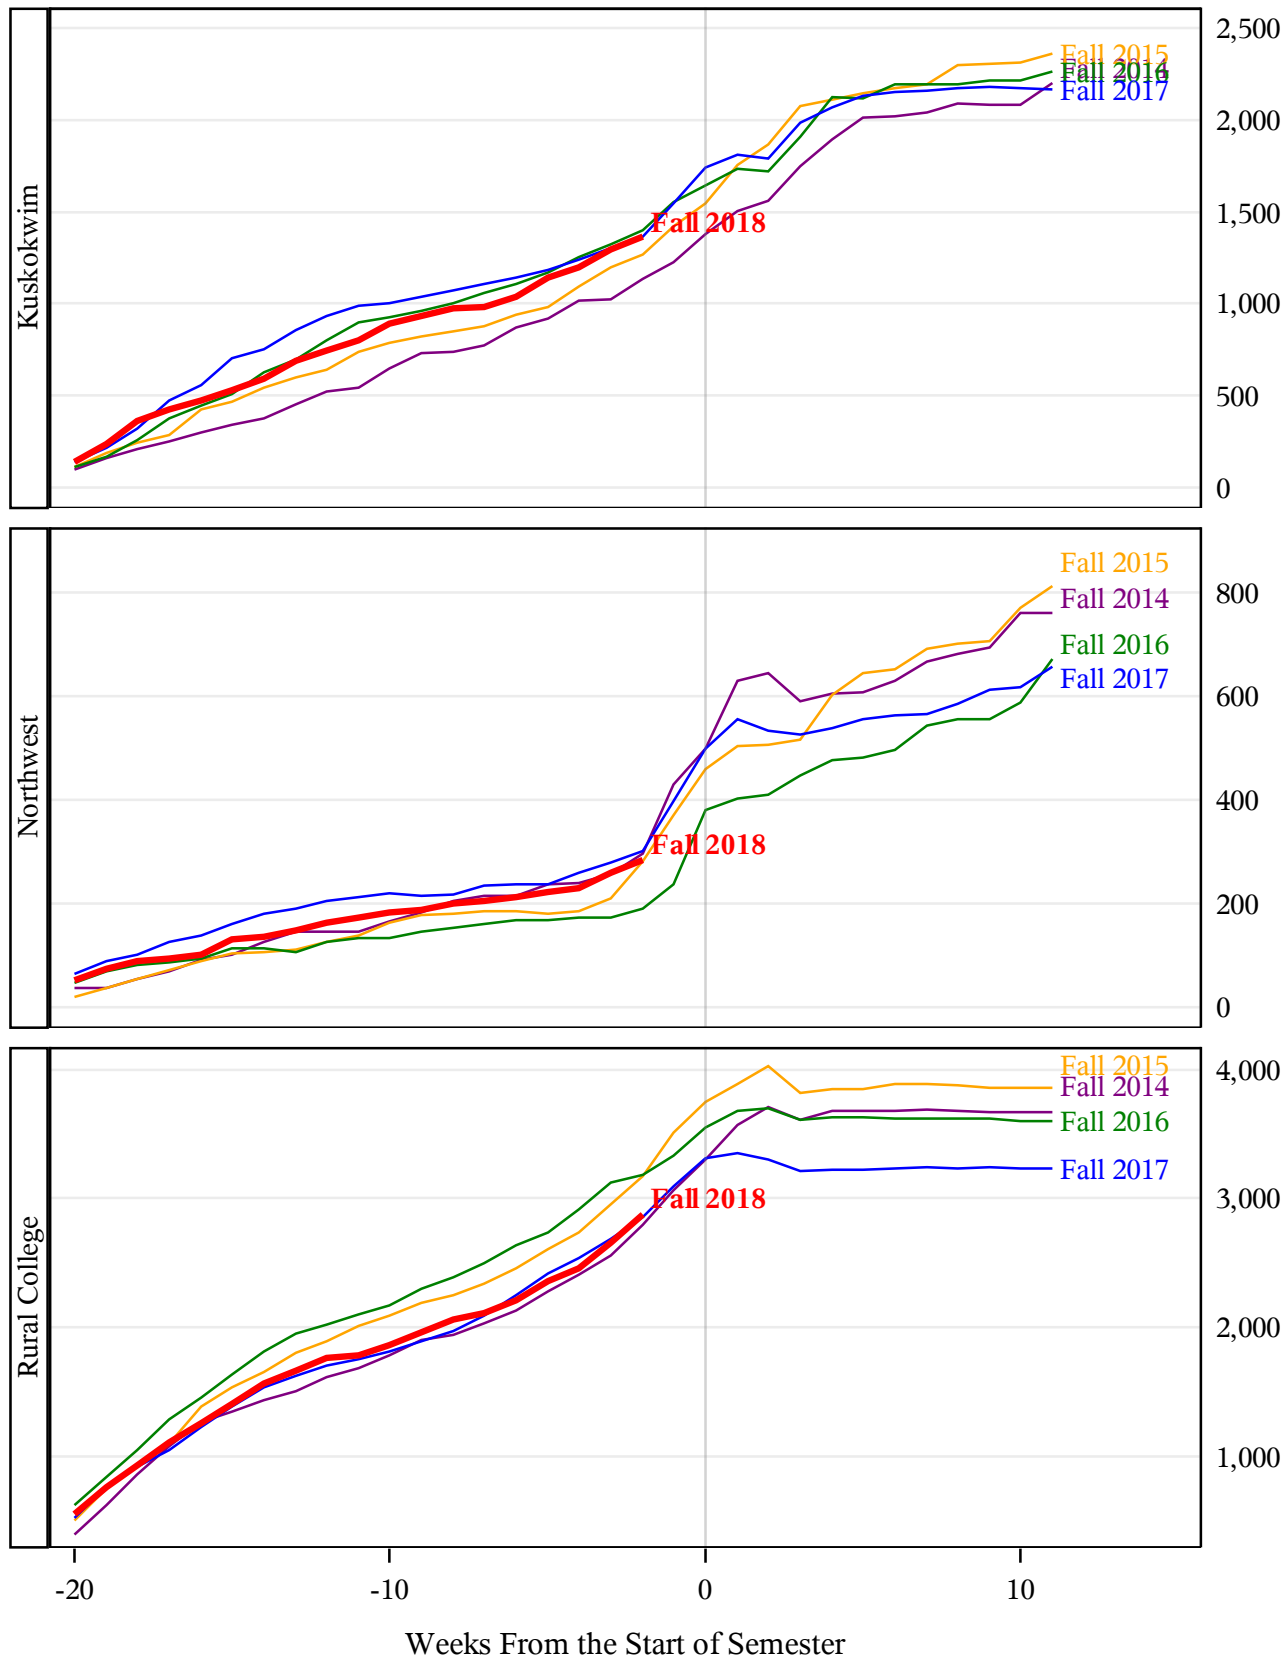

**University of Alaska Fairbanks - Early Semester Report
 Student Credit Hours Generated by Registration Week
 Fall 2014 - Fall 2018**

**University of Alaska Fairbanks - Early Semester Report
 Student Credit Hours Generated by Registration Week
 Fall 2014 - Fall 2018**