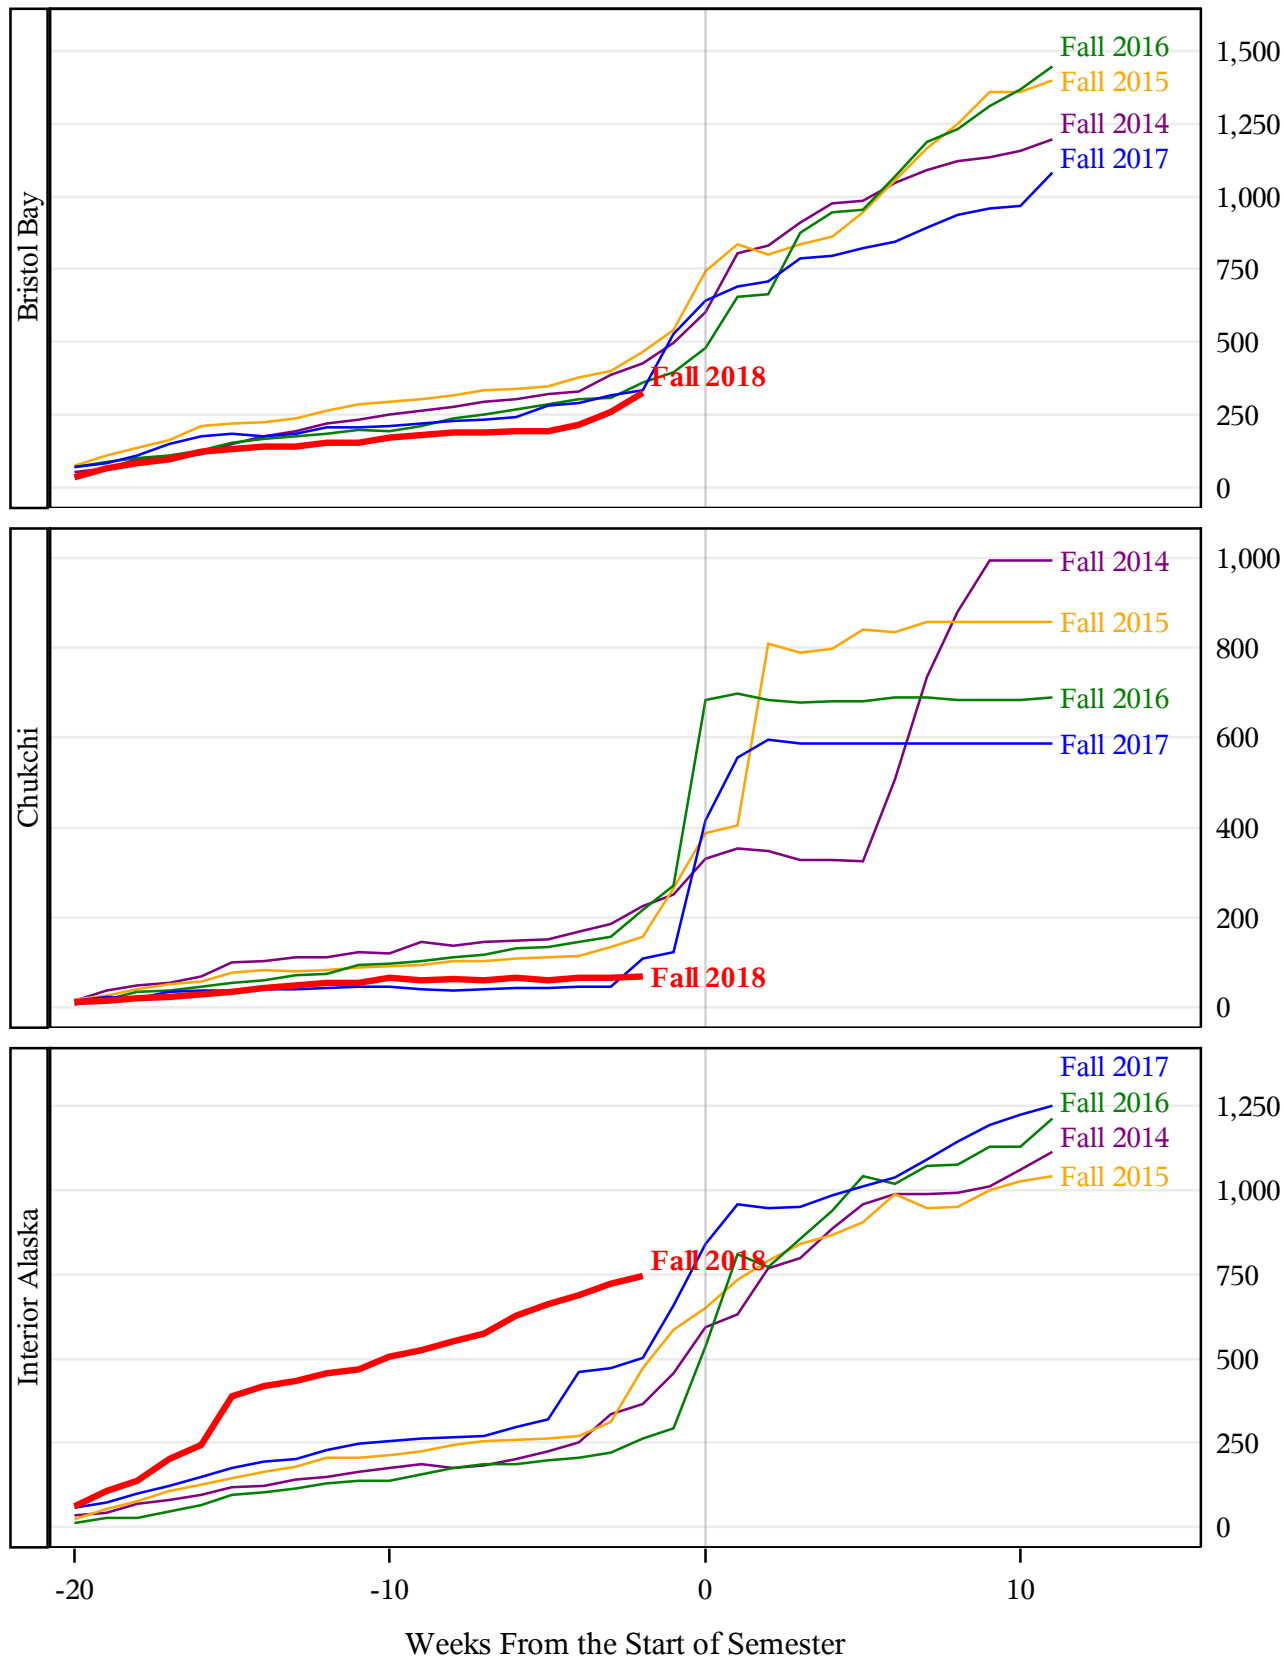

**University of Alaska Fairbanks - Early Semester Report
 Student Credit Hours Generated by Registration Week
 Fall 2014 - Fall 2018**

**University of Alaska Fairbanks - Early Semester Report
 Student Credit Hours Generated by Registration Week
 Fall 2014 - Fall 2018**