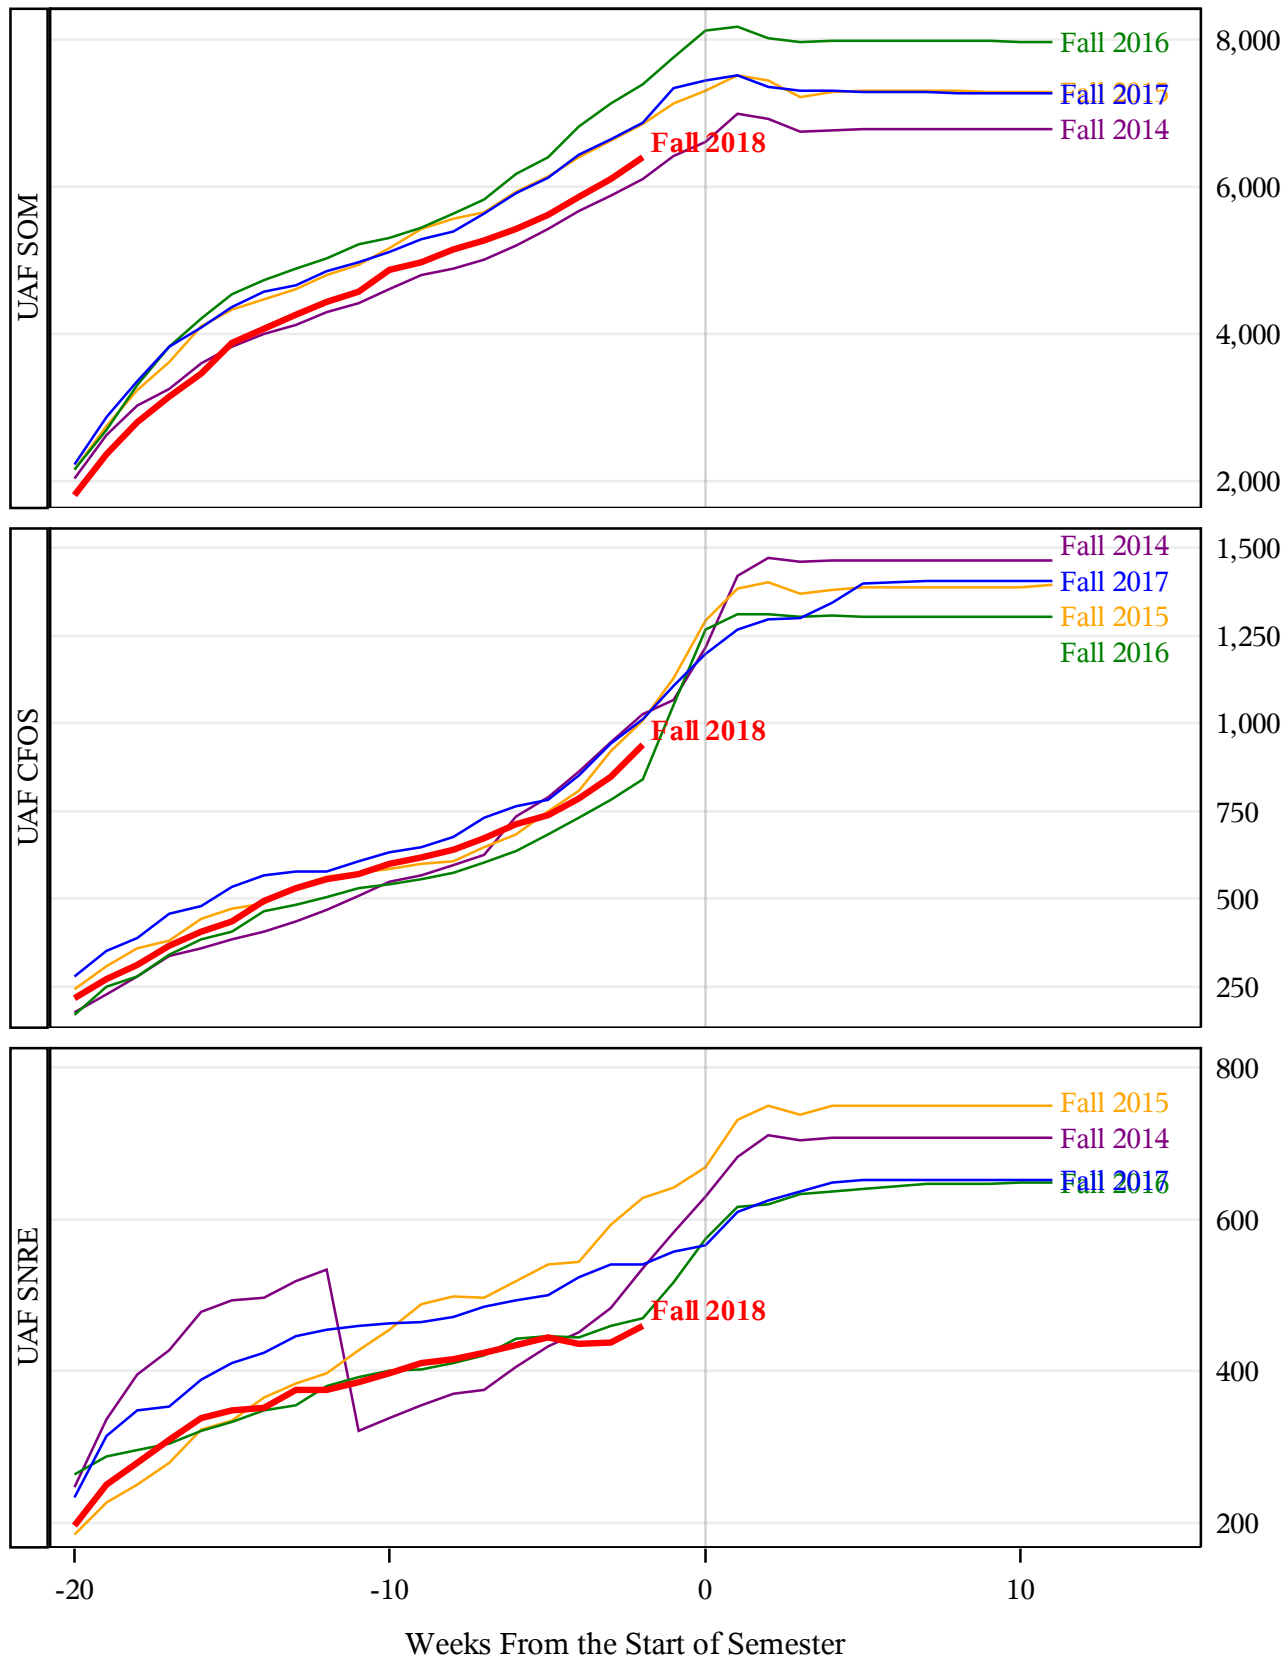

*University of Alaska Fairbanks - Early Semester Report
Student Credit Hours Generated by Registration Week
Fall 2014 - Fall 2018*