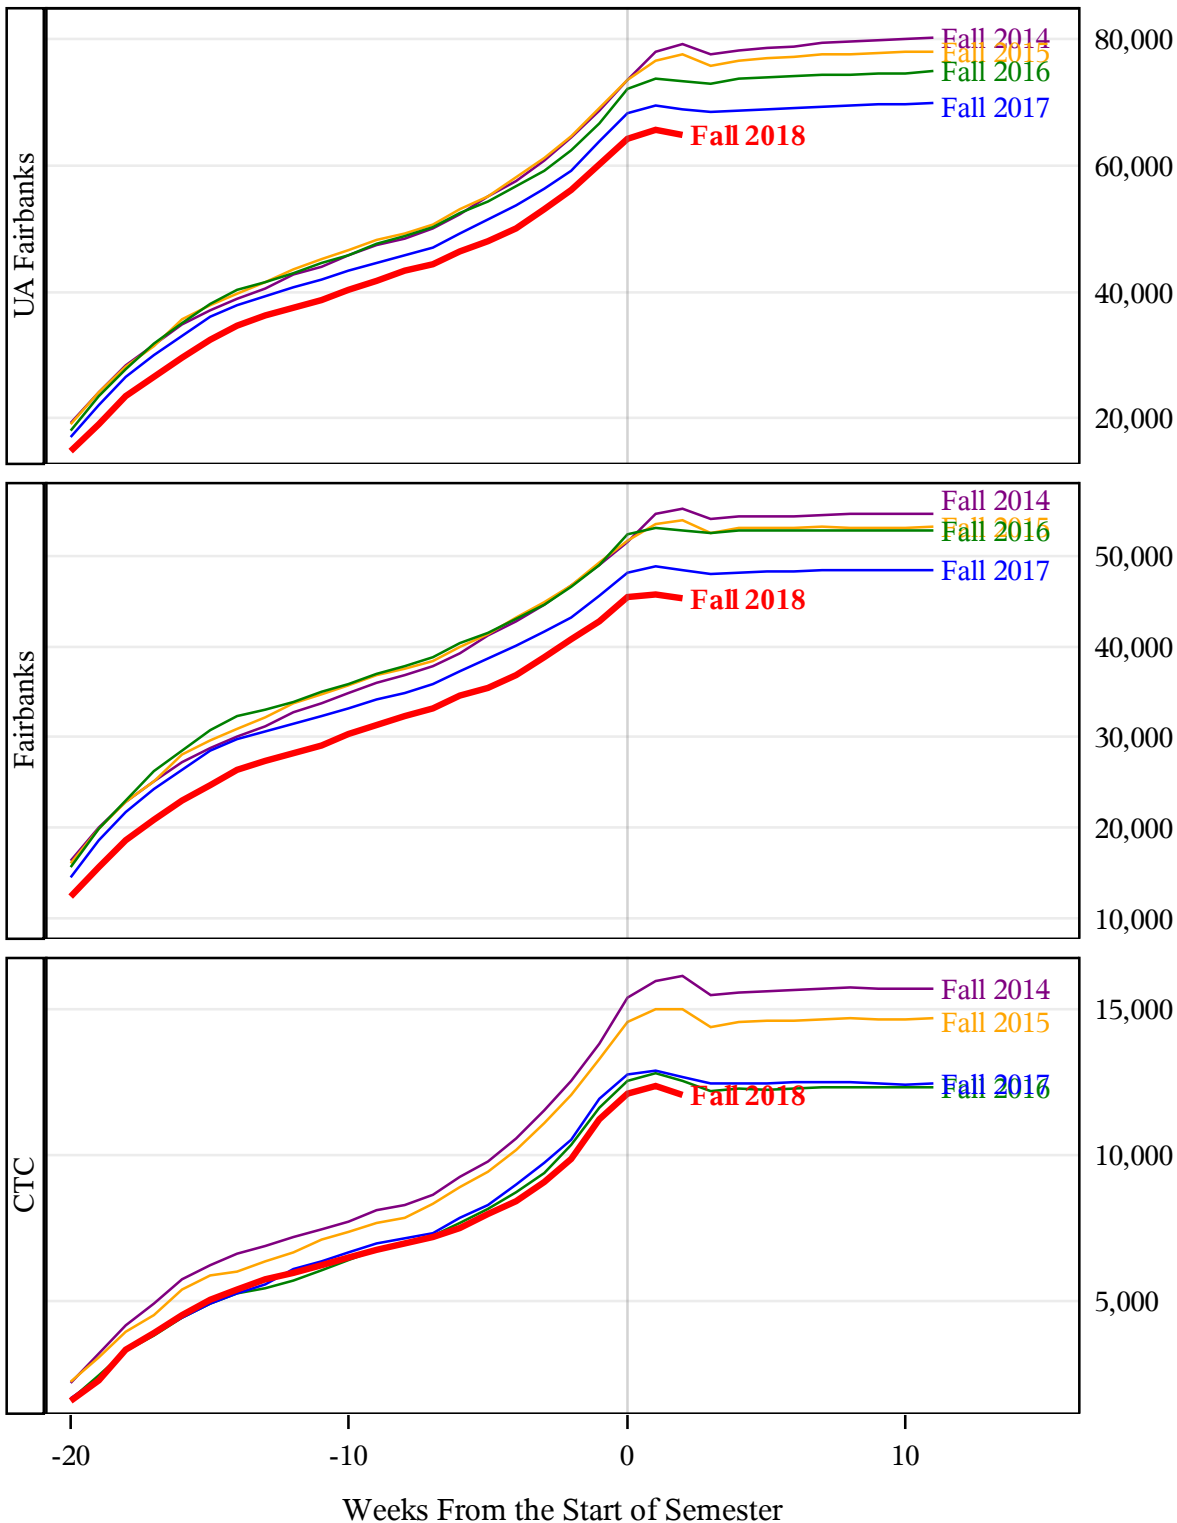

**University of Alaska Fairbanks - Early Semester Report  
 Student Credit Hours Generated by Registration Week  
 Fall 2014 - Fall 2018**

Note: At UAF CTC, the Law Enforcement Academy began in July 2018, a month earlier than in 2017, causing the associated courses to be recorded as summer enrollment activity. In 2017 these courses were reported as fall enrollment activity. This process change accounts for 12 students and 192 student credit hours not captured above for fall 2018.

**University of Alaska Fairbanks - Early Semester Report  
 Student Credit Hours Generated by Registration Week  
 Fall 2014 - Fall 2018**

**University of Alaska Fairbanks - Early Semester Report  
 Student Credit Hours Generated by Registration Week  
 Fall 2014 - Fall 2018**

**University of Alaska Fairbanks - Early Semester Report  
 Student Credit Hours Generated by Registration Week  
 Fall 2014 - Fall 2018**

*University of Alaska Fairbanks - Early Semester Report  
 Student Credit Hours Generated by Registration Week  
 Fall 2014 - Fall 2018*