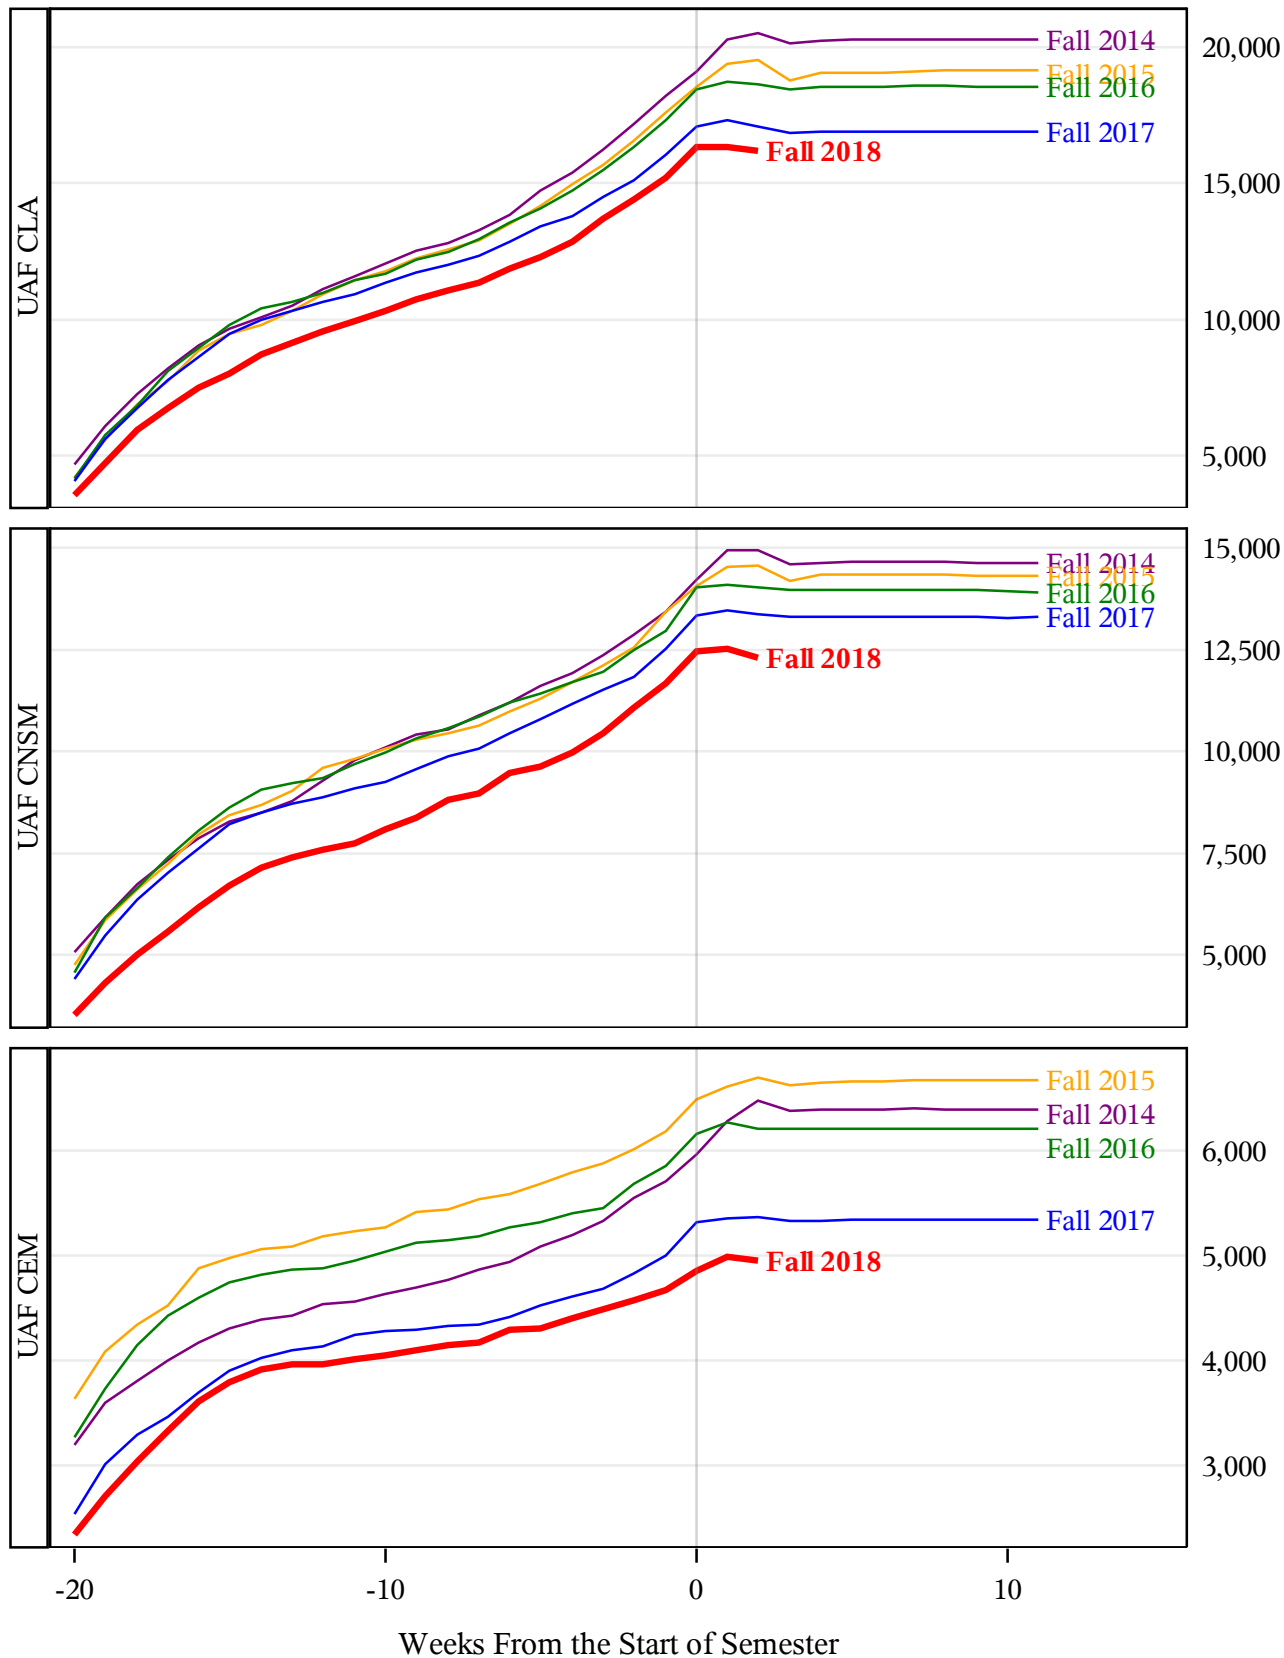

**University of Alaska Fairbanks - Early Semester Report
Student Credit Hours Generated by Registration Week
Fall 2014 - Fall 2018**