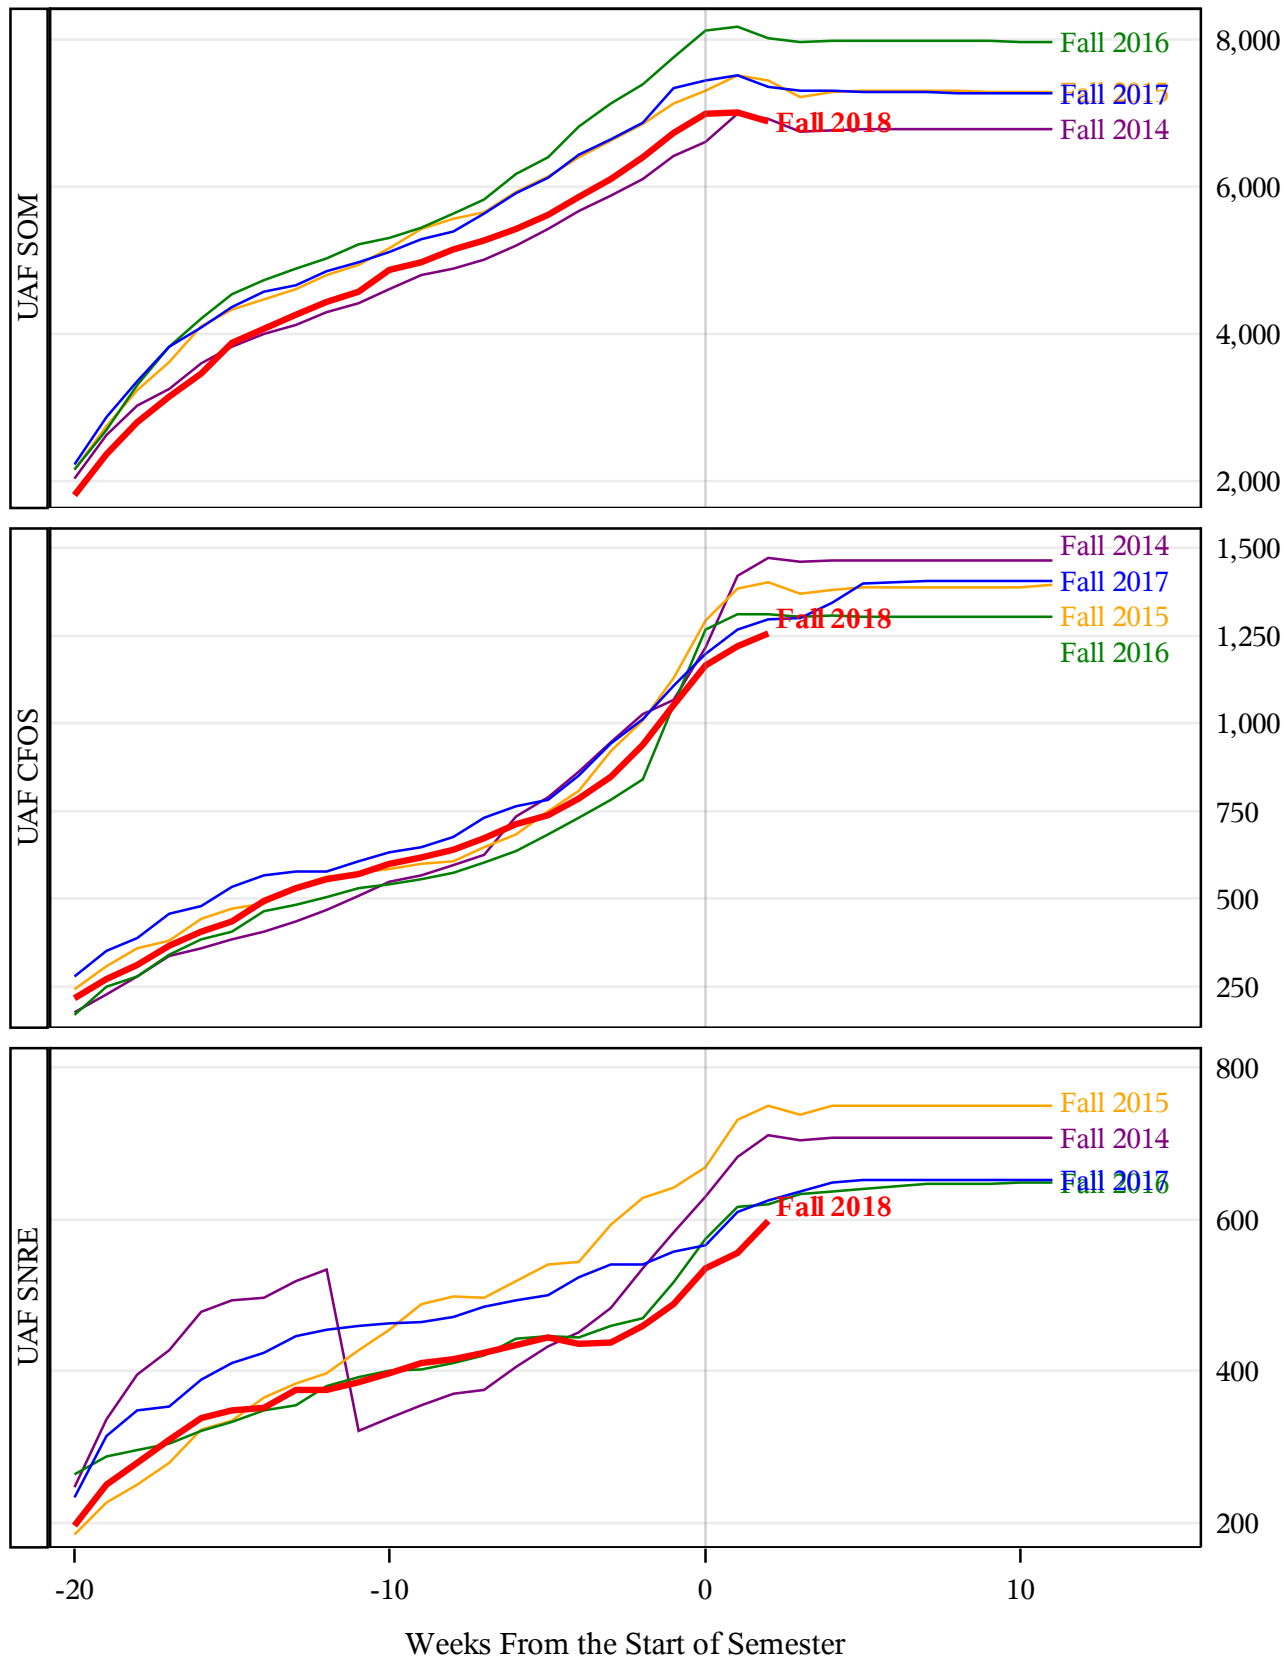

**University of Alaska Fairbanks - Early Semester Report  
 Student Credit Hours Generated by Registration Week  
 Fall 2014 - Fall 2018**

Note: At UAF CTC, the Law Enforcement Academy began in July 2018, a month earlier than in 2017, causing the associated courses to be recorded as summer enrollment activity. In 2017 these courses were reported as fall enrollment activity. This process change accounts for 12 students and 192 student credit hours not captured above for fall 2018.

**University of Alaska Fairbanks - Early Semester Report  
 Student Credit Hours Generated by Registration Week  
 Fall 2014 - Fall 2018**

**University of Alaska Fairbanks - Early Semester Report  
 Student Credit Hours Generated by Registration Week  
 Fall 2014 - Fall 2018**

**University of Alaska Fairbanks - Early Semester Report  
 Student Credit Hours Generated by Registration Week  
 Fall 2014 - Fall 2018**

*University of Alaska Fairbanks - Early Semester Report  
 Student Credit Hours Generated by Registration Week  
 Fall 2014 - Fall 2018*