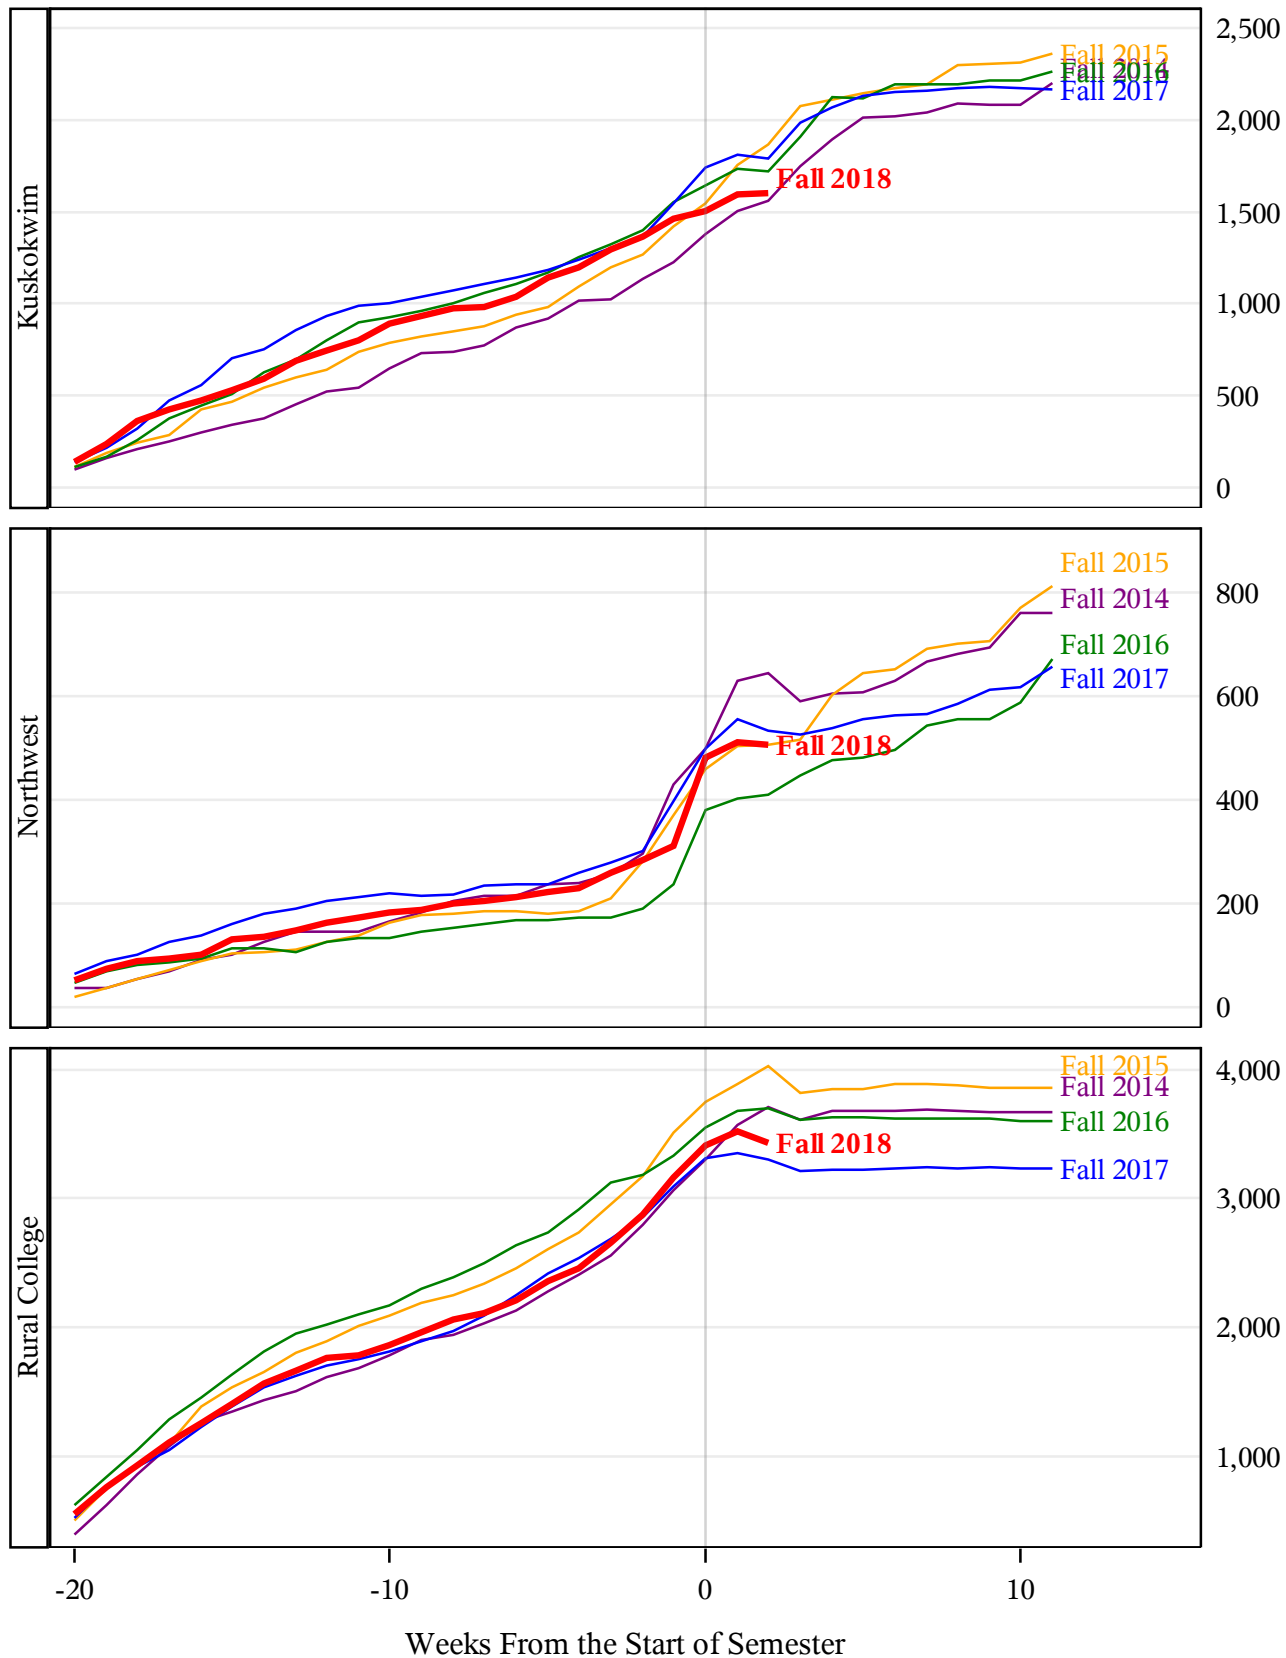

**University of Alaska Fairbanks - Early Semester Report  
 Student Credit Hours Generated by Registration Week  
 Fall 2014 - Fall 2018**

Note: At UAF CTC, the Law Enforcement Academy began in July 2018, a month earlier than in 2017, causing the associated courses to be recorded as summer enrollment activity. In 2017 these courses were reported as fall enrollment activity. This process change accounts for 12 students and 192 student credit hours not captured above for fall 2018.

**University of Alaska Fairbanks - Early Semester Report  
 Student Credit Hours Generated by Registration Week  
 Fall 2014 - Fall 2018**

**University of Alaska Fairbanks - Early Semester Report  
 Student Credit Hours Generated by Registration Week  
 Fall 2014 - Fall 2018**