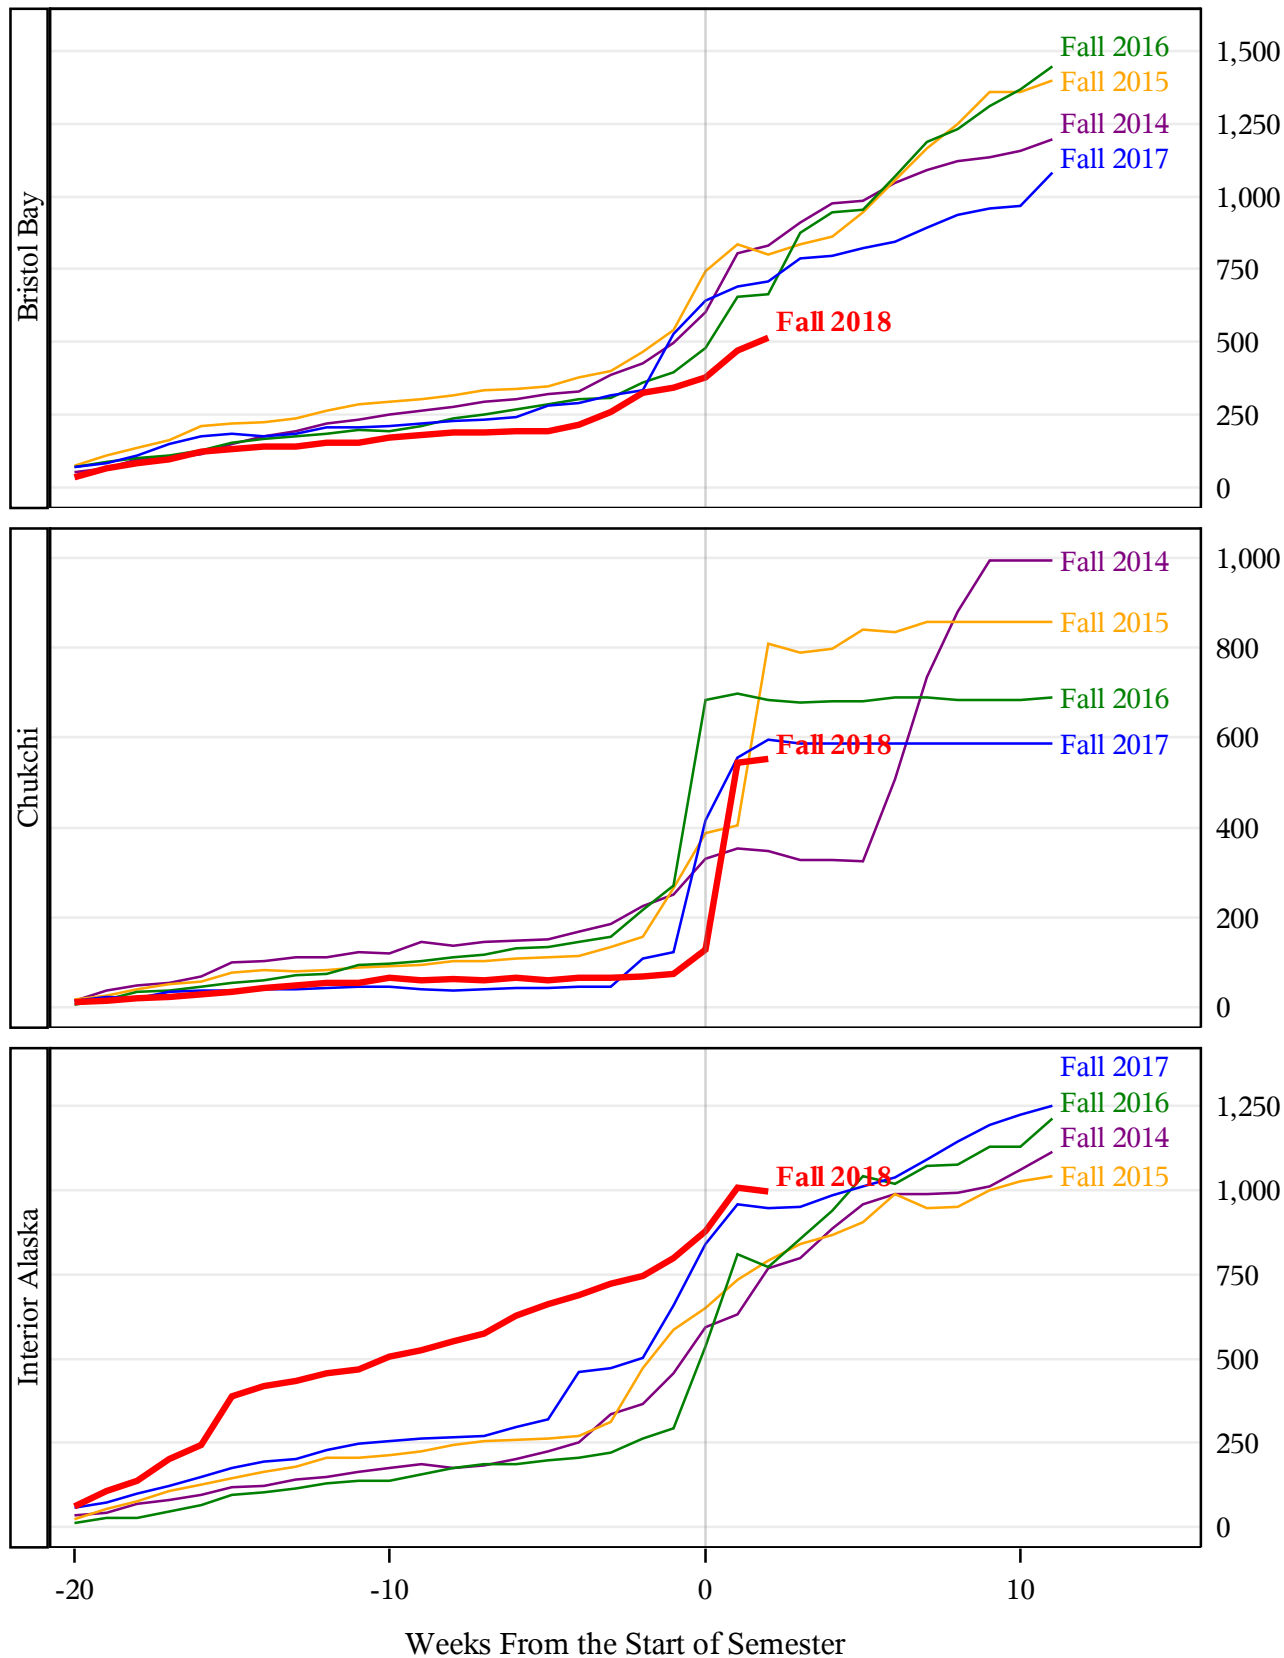

**University of Alaska Fairbanks - Early Semester Report  
 Student Credit Hours Generated by Registration Week  
 Fall 2014 - Fall 2018**

Note: At UAF CTC, the Law Enforcement Academy began in July 2018, a month earlier than in 2017, causing the associated courses to be recorded as summer enrollment activity. In 2017 these courses were reported as fall enrollment activity. This process change accounts for 12 students and 192 student credit hours not captured above for fall 2018.

**University of Alaska Fairbanks - Early Semester Report  
 Student Credit Hours Generated by Registration Week  
 Fall 2014 - Fall 2018**

**University of Alaska Fairbanks - Early Semester Report  
 Student Credit Hours Generated by Registration Week  
 Fall 2014 - Fall 2018**