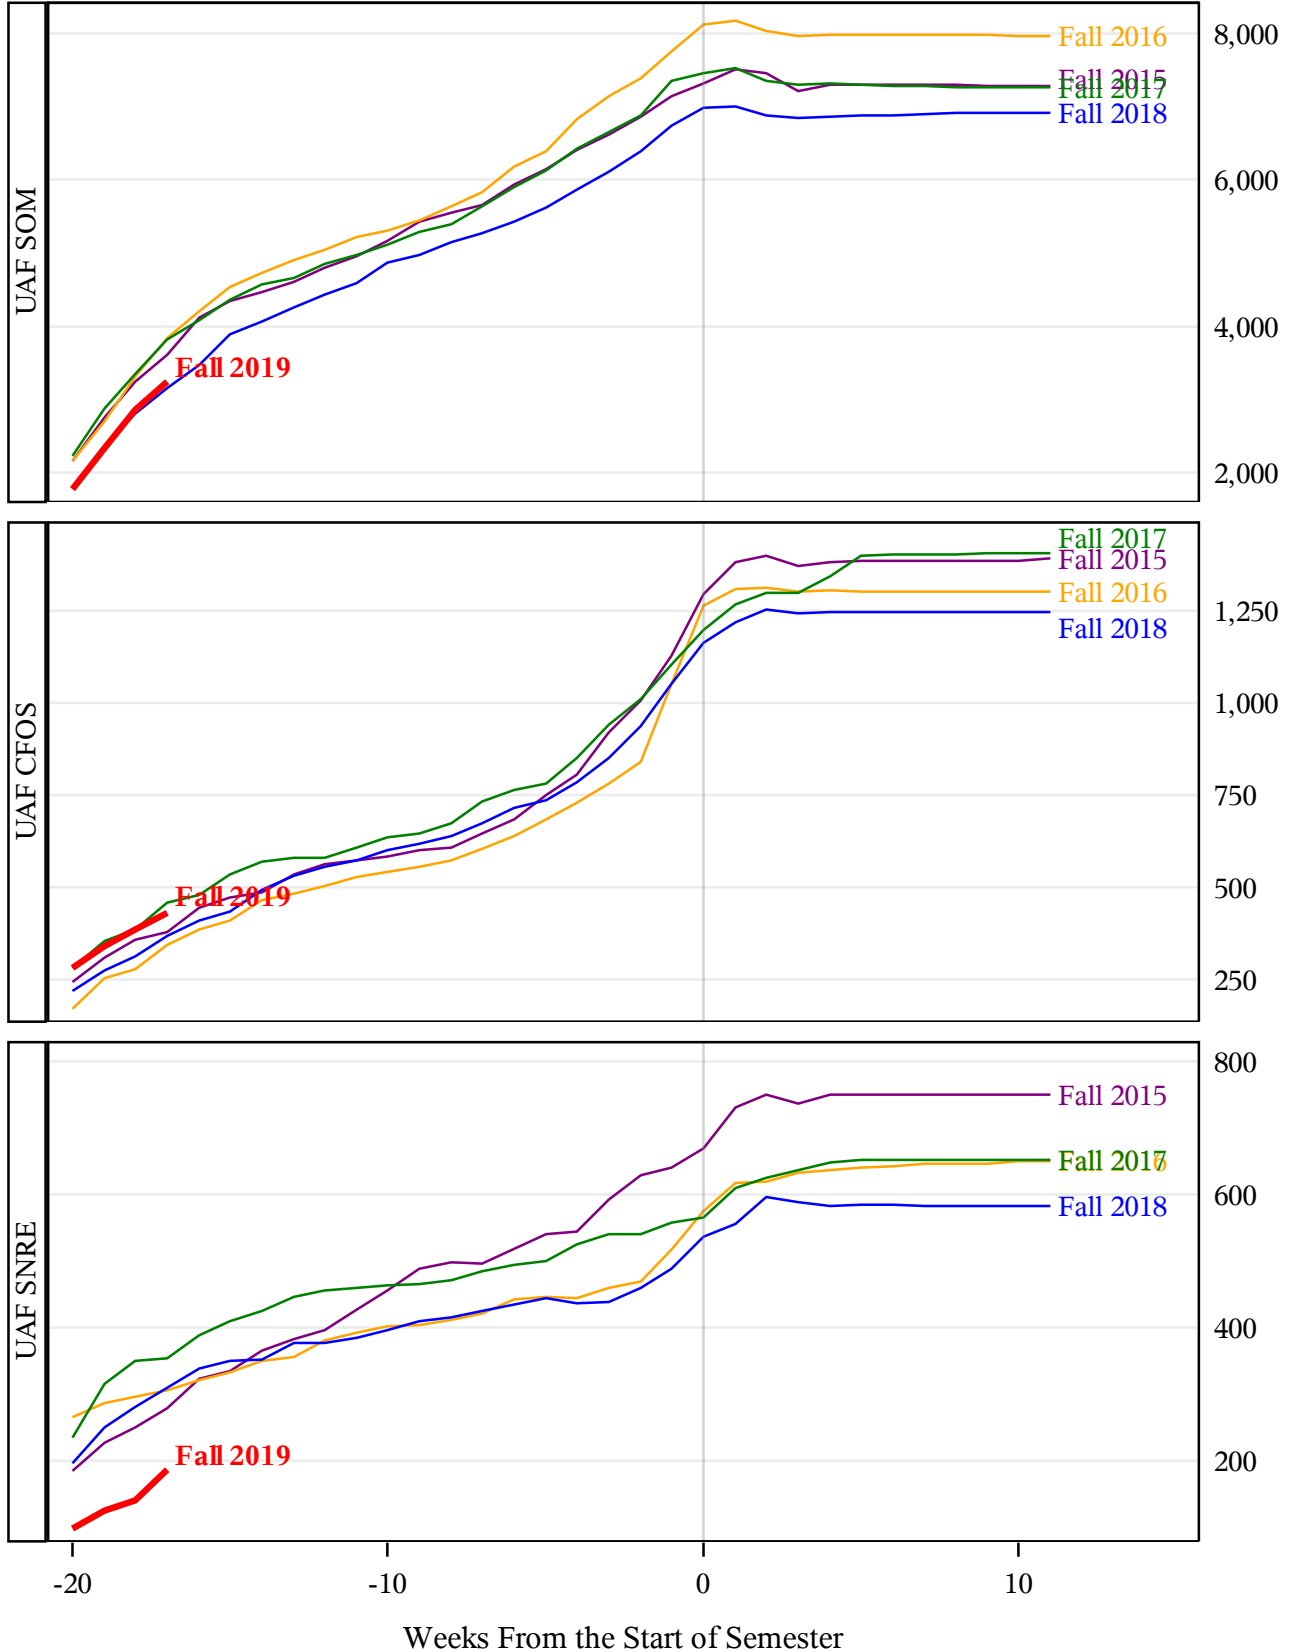

**University of Alaska Fairbanks - Early Semester Report
 Student Credit Hours Generated by Registration Week
 Fall 2015 - Fall 2019**

**University of Alaska Fairbanks - Early Semester Report
 Student Credit Hours Generated by Registration Week
 Fall 2015 - Fall 2019**

Weeks From the Start of Semester

**University of Alaska Fairbanks - Early Semester Report
 Student Credit Hours Generated by Registration Week
 Fall 2015 - Fall 2019**

**University of Alaska Fairbanks - Early Semester Report
 Student Credit Hours Generated by Registration Week
 Fall 2015 - Fall 2019**

**University of Alaska Fairbanks - Early Semester Report
 Student Credit Hours Generated by Registration Week
 Fall 2015 - Fall 2019**

University of Alaska Fairbanks - Early Semester Report
Student Credit Hours Generated by Registration Week
Fall 2015 - Fall 2019