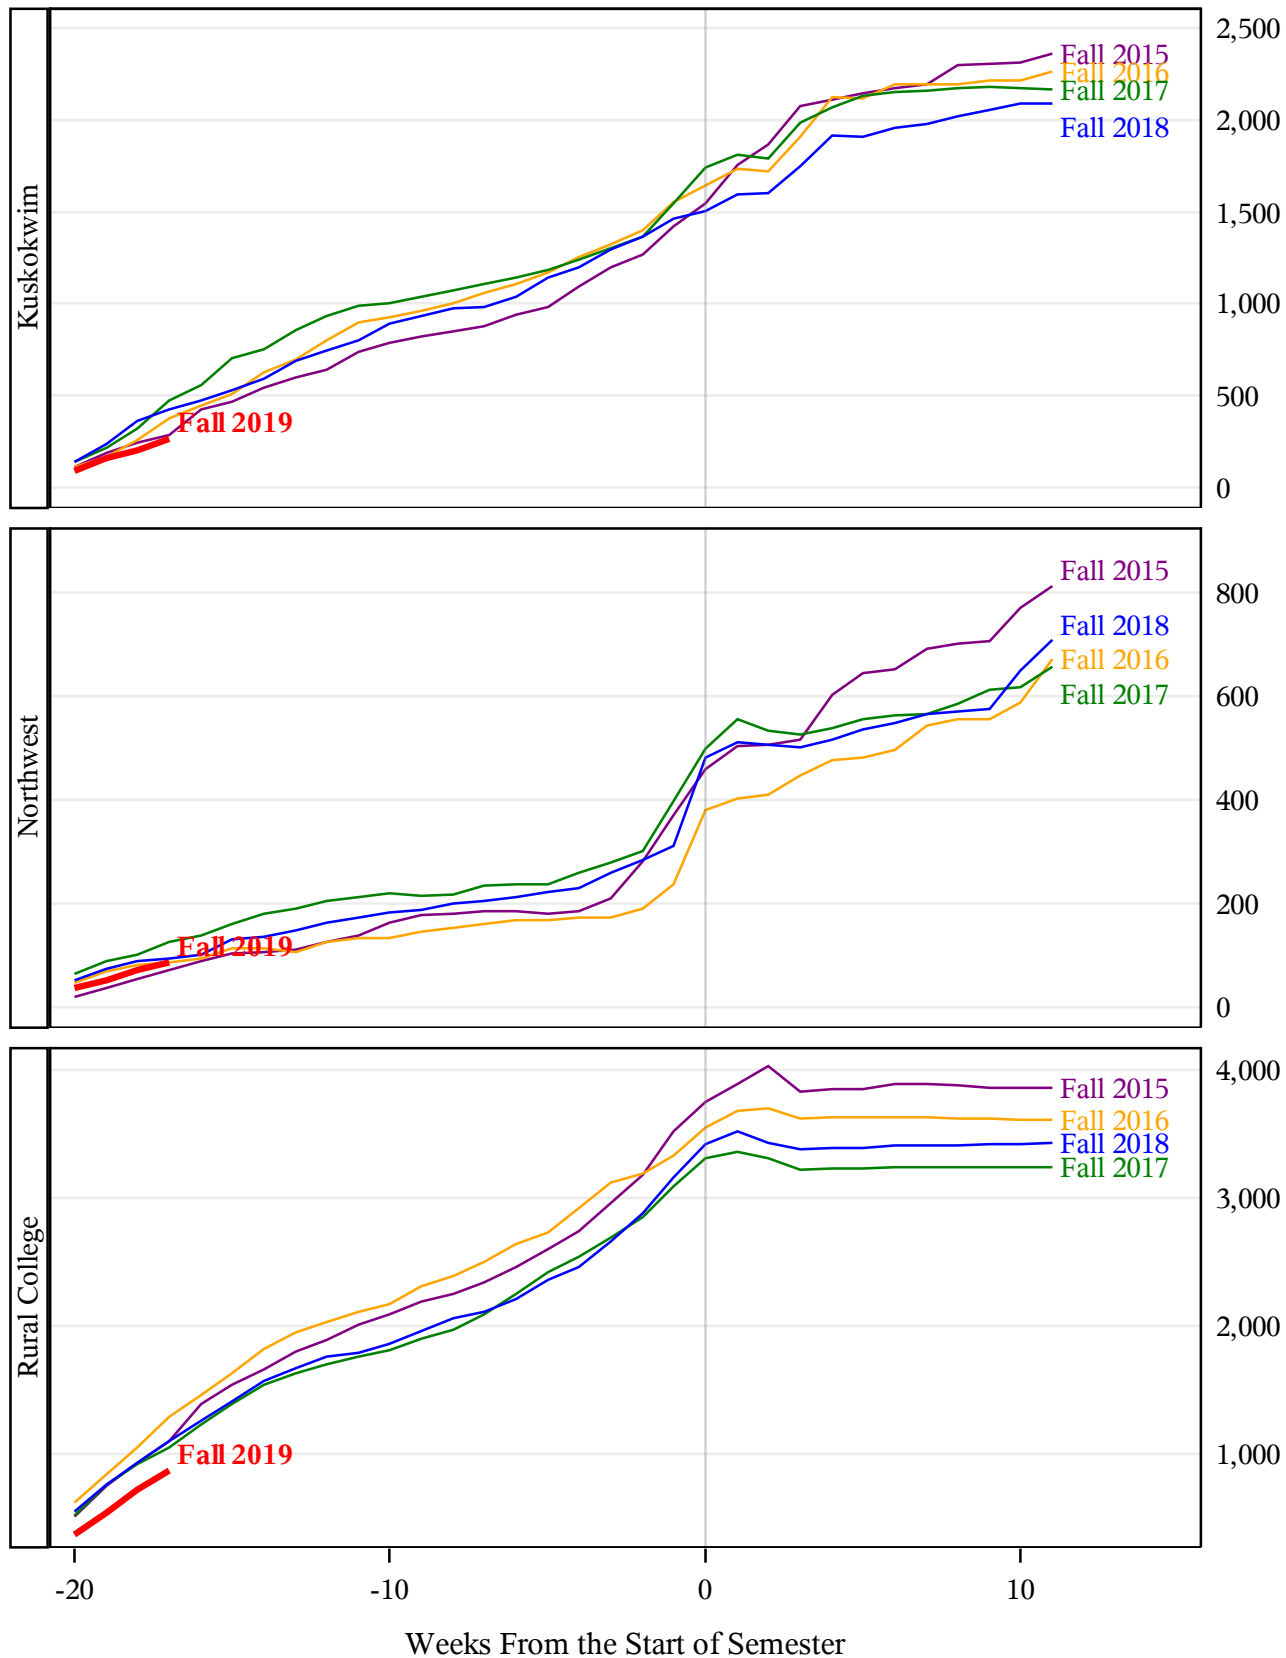

**University of Alaska Fairbanks - Early Semester Report
 Student Credit Hours Generated by Registration Week
 Fall 2015 - Fall 2019**

**University of Alaska Fairbanks - Early Semester Report
 Student Credit Hours Generated by Registration Week
 Fall 2015 - Fall 2019**

Weeks From the Start of Semester

**University of Alaska Fairbanks - Early Semester Report
 Student Credit Hours Generated by Registration Week
 Fall 2015 - Fall 2019**

**University of Alaska Fairbanks - Early Semester Report
 Student Credit Hours Generated by Registration Week
 Fall 2015 - Fall 2019**