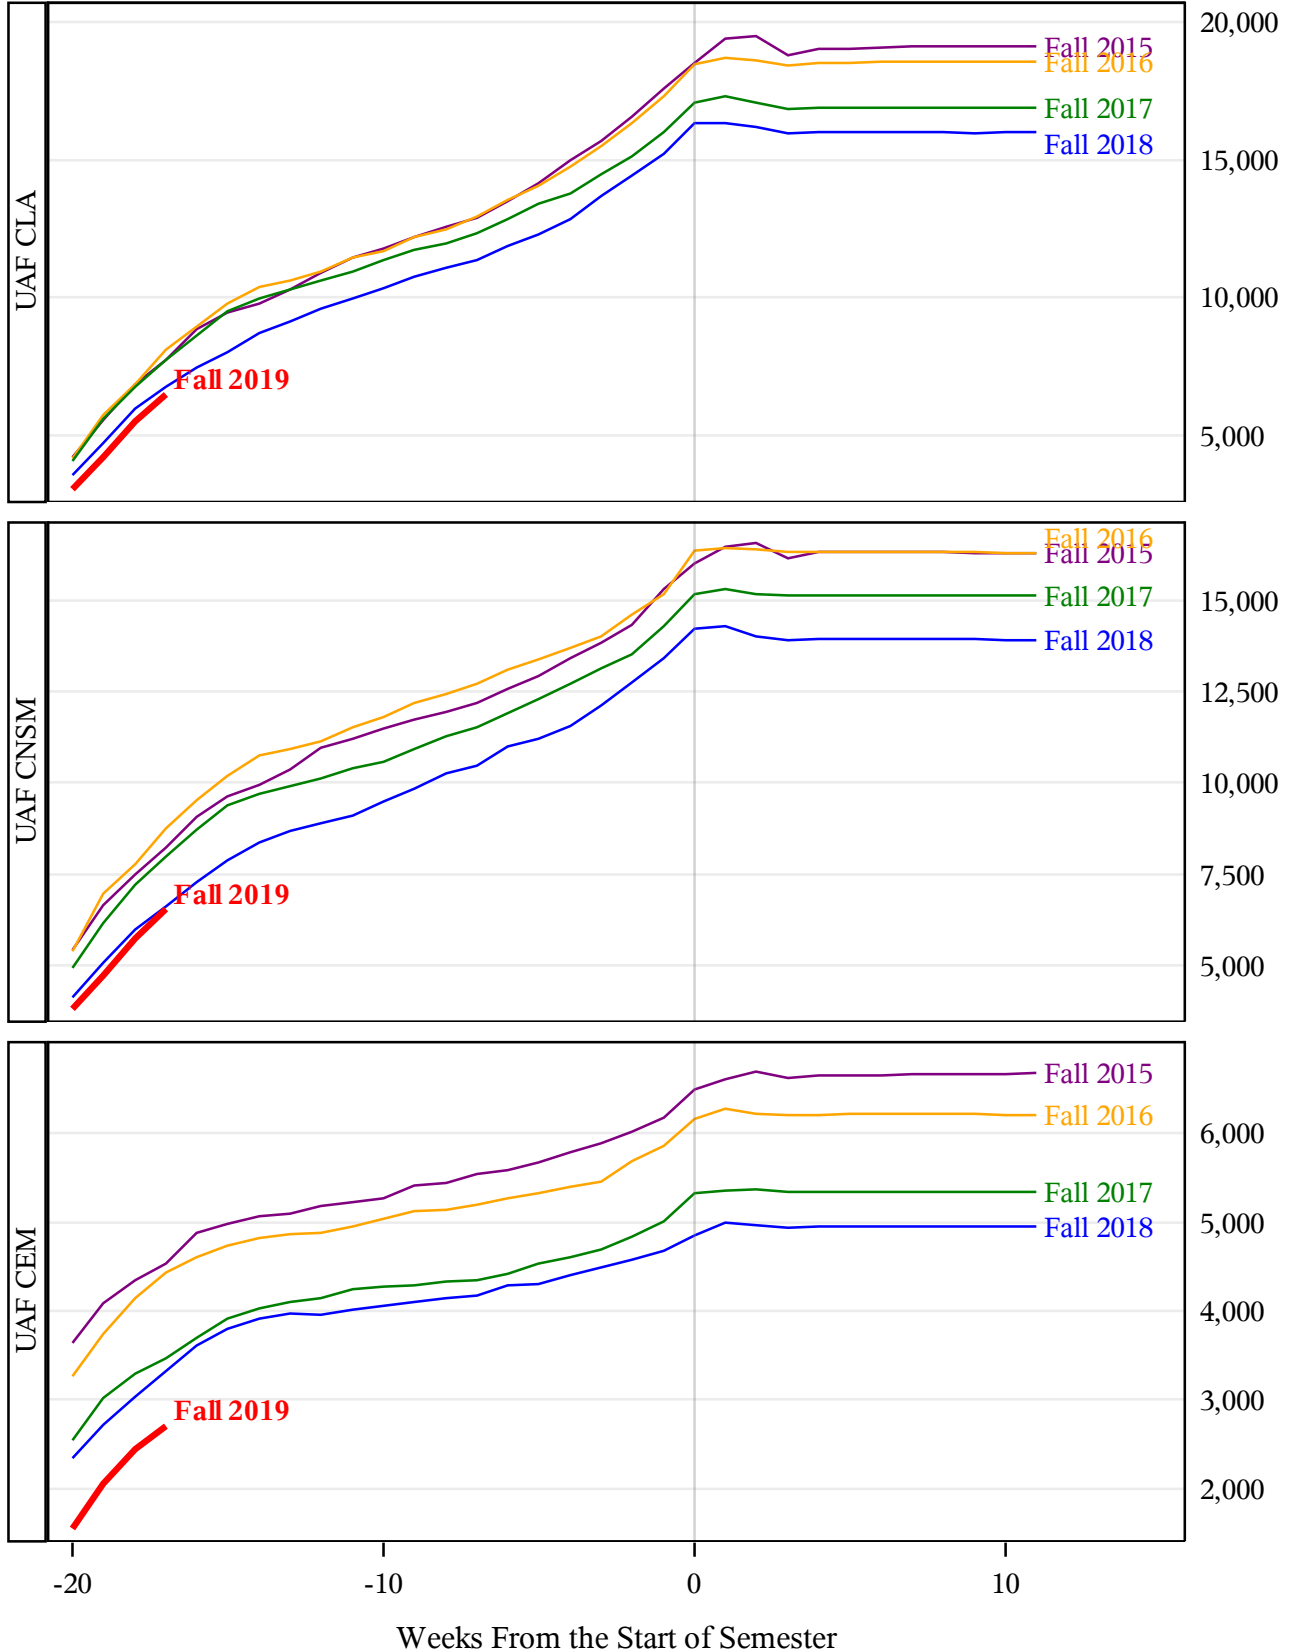

**University of Alaska Fairbanks - Early Semester Report
 Student Credit Hours Generated by Registration Week
 Fall 2015 - Fall 2019**

**University of Alaska Fairbanks - Early Semester Report
 Student Credit Hours Generated by Registration Week
 Fall 2015 - Fall 2019**

Weeks From the Start of Semester

**University of Alaska Fairbanks - Early Semester Report
 Student Credit Hours Generated by Registration Week
 Fall 2015 - Fall 2019**

**University of Alaska Fairbanks - Early Semester Report
 Student Credit Hours Generated by Registration Week
 Fall 2015 - Fall 2019**