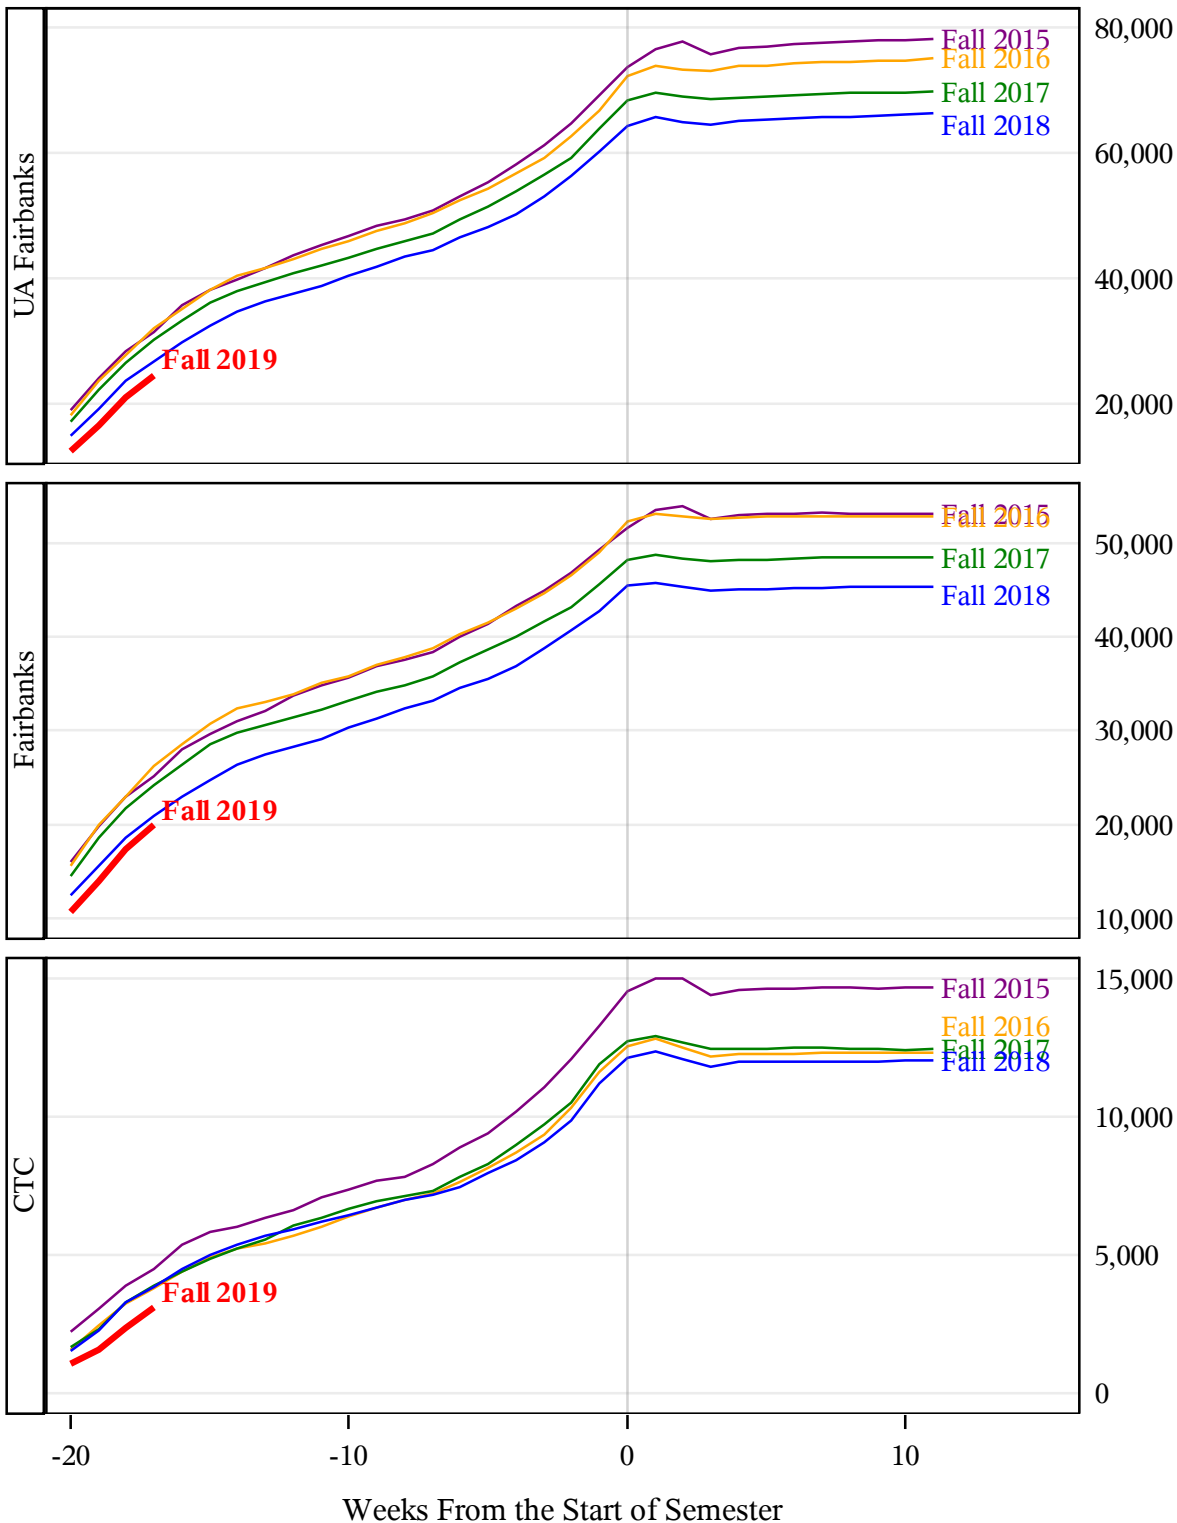

**University of Alaska Fairbanks - Early Semester Report
 Student Credit Hours Generated by Registration Week
 Fall 2015 - Fall 2019**

**University of Alaska Fairbanks - Early Semester Report
 Student Credit Hours Generated by Registration Week
 Fall 2015 - Fall 2019**

Weeks From the Start of Semester

**University of Alaska Fairbanks - Early Semester Report
 Student Credit Hours Generated by Registration Week
 Fall 2015 - Fall 2019**

**University of Alaska Fairbanks - Early Semester Report
 Student Credit Hours Generated by Registration Week
 Fall 2015 - Fall 2019**