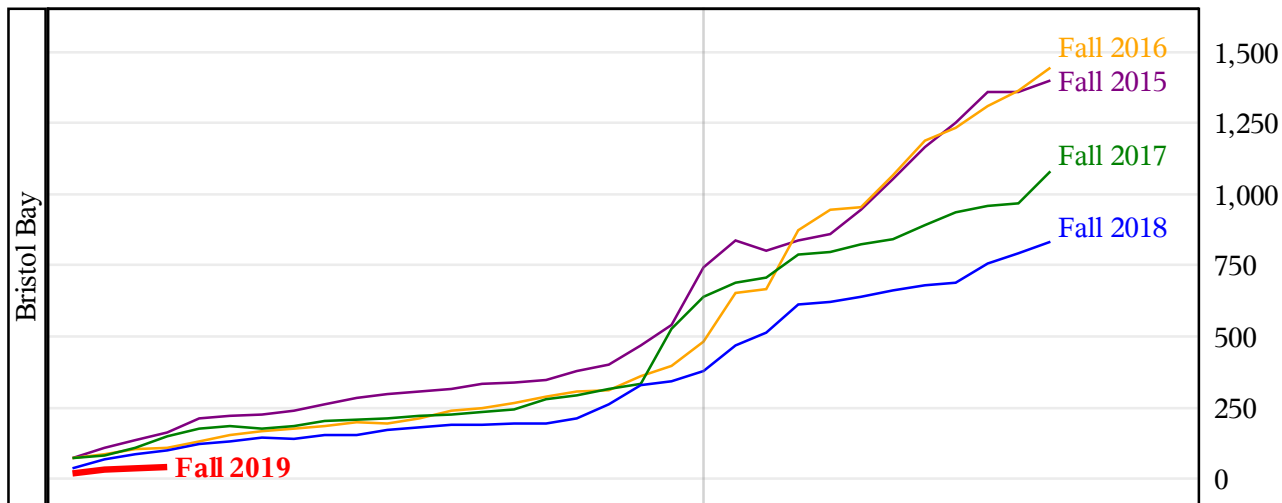

**University of Alaska Fairbanks - Early Semester Report
 Student Credit Hours Generated by Registration Week
 Fall 2015 - Fall 2019**

**University of Alaska Fairbanks - Early Semester Report
 Student Credit Hours Generated by Registration Week
 Fall 2015 - Fall 2019**

Weeks From the Start of Semester

**University of Alaska Fairbanks - Early Semester Report
 Student Credit Hours Generated by Registration Week
 Fall 2015 - Fall 2019**

**University of Alaska Fairbanks - Early Semester Report
 Student Credit Hours Generated by Registration Week
 Fall 2015 - Fall 2019**