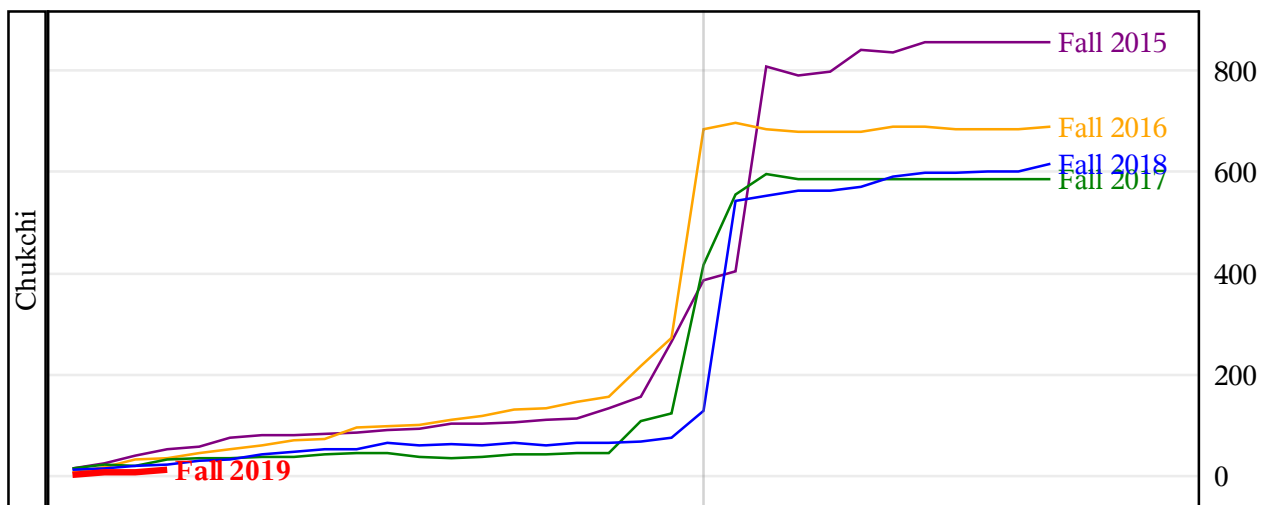

**University of Alaska Fairbanks - Early Semester Report
 Student Credit Hours Generated by Registration Week
 Fall 2015 - Fall 2019**

**University of Alaska Fairbanks - Early Semester Report
 Student Credit Hours Generated by Registration Week
 Fall 2015 - Fall 2019**

Weeks From the Start of Semester

**University of Alaska Fairbanks - Early Semester Report
 Student Credit Hours Generated by Registration Week
 Fall 2015 - Fall 2019**

**University of Alaska Fairbanks - Early Semester Report
 Student Credit Hours Generated by Registration Week
 Fall 2015 - Fall 2019**