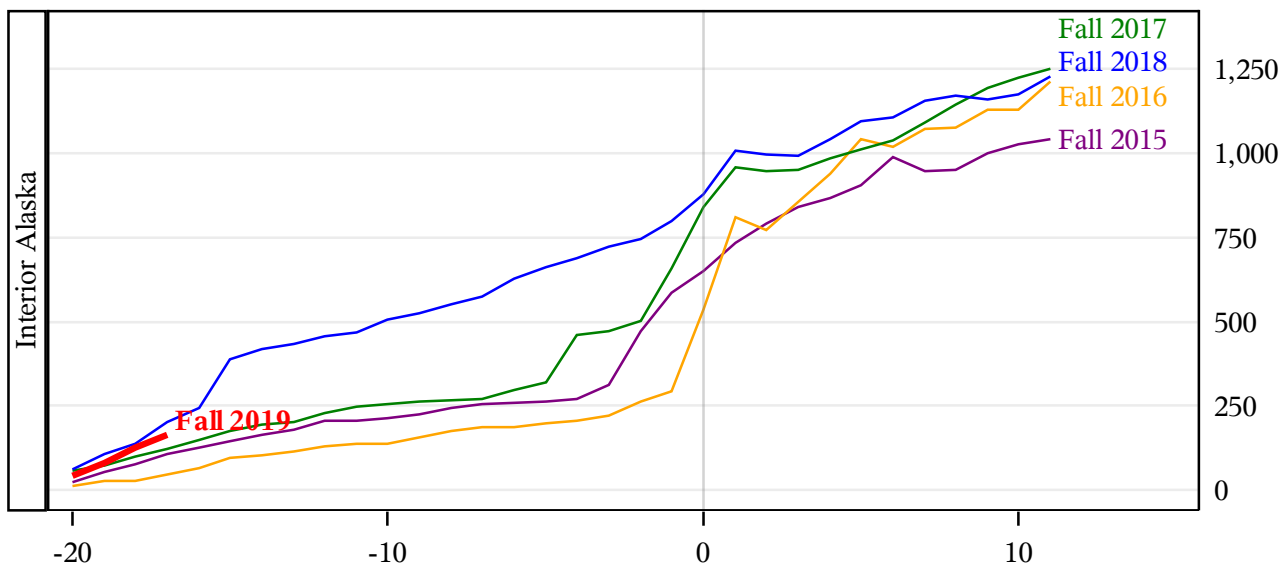

**University of Alaska Fairbanks - Early Semester Report
 Student Credit Hours Generated by Registration Week
 Fall 2015 - Fall 2019**

**University of Alaska Fairbanks - Early Semester Report
 Student Credit Hours Generated by Registration Week
 Fall 2015 - Fall 2019**

Weeks From the Start of Semester

**University of Alaska Fairbanks - Early Semester Report
 Student Credit Hours Generated by Registration Week
 Fall 2015 - Fall 2019**

**University of Alaska Fairbanks - Early Semester Report
 Student Credit Hours Generated by Registration Week
 Fall 2015 - Fall 2019**