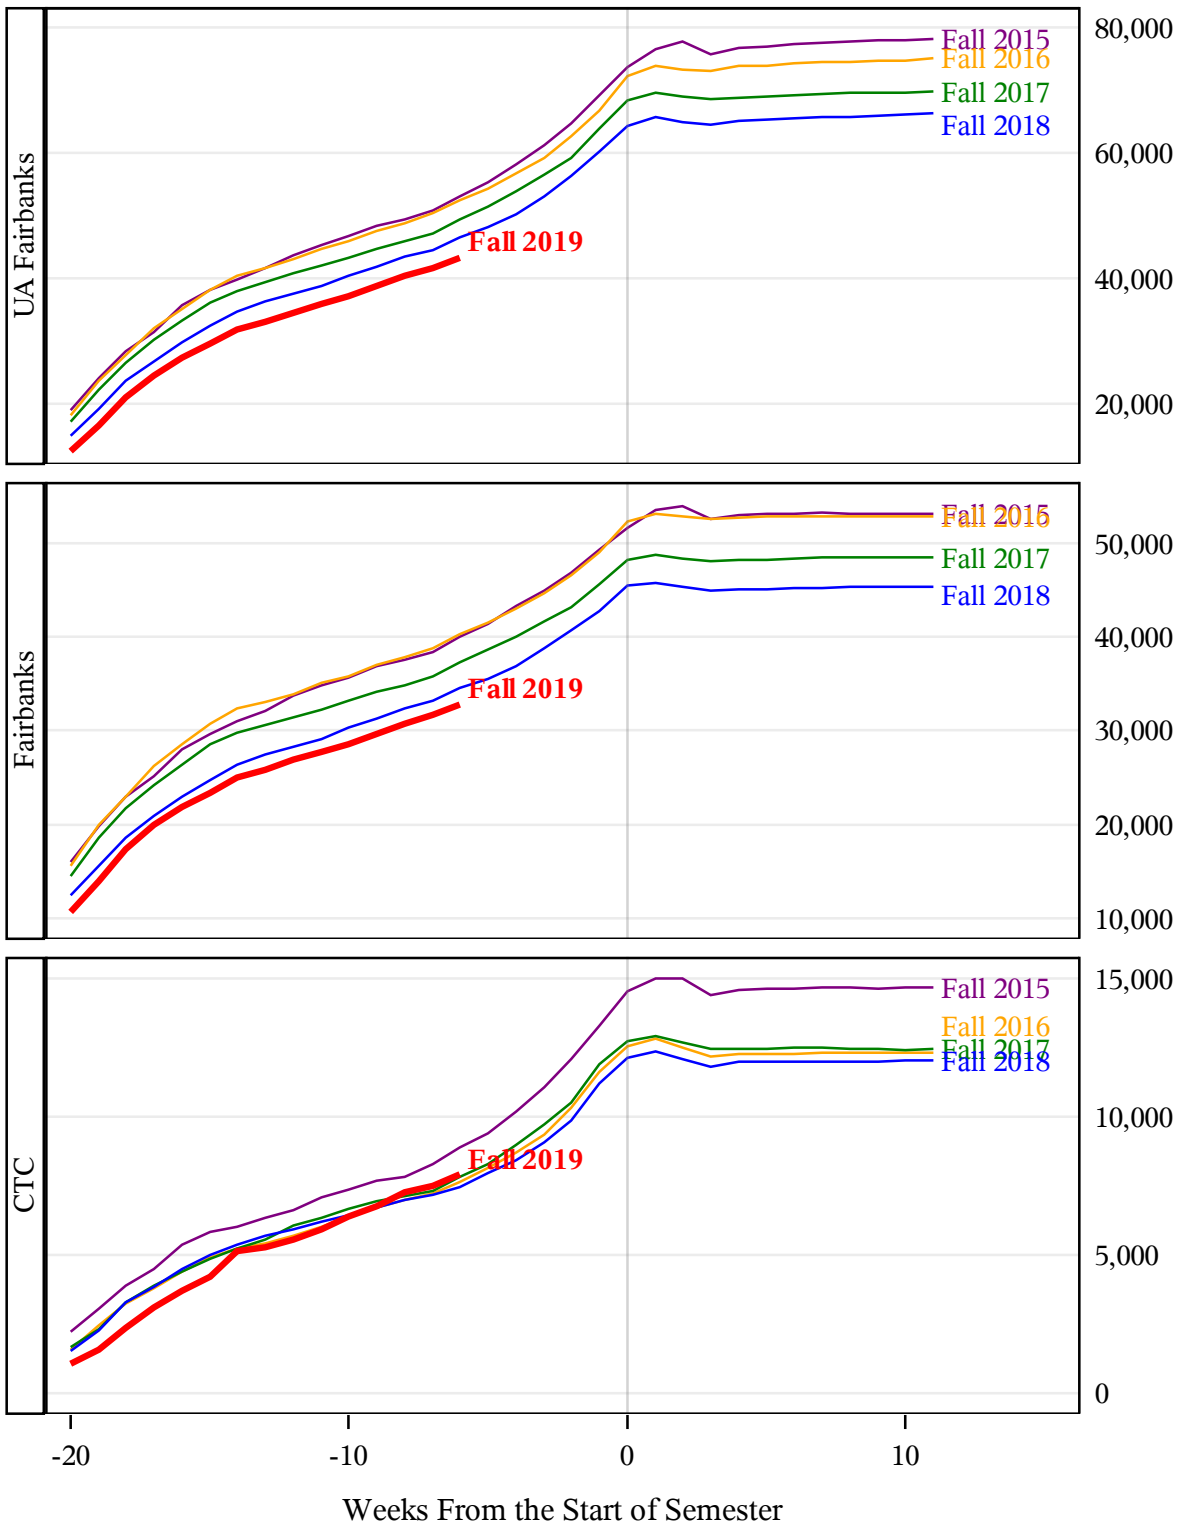

**University of Alaska Fairbanks - Early Semester Report
 Student Credit Hours Generated by Registration Week
 Fall 2015 - Fall 2019**

**University of Alaska Fairbanks - Early Semester Report
 Student Credit Hours Generated by Registration Week
 Fall 2015 - Fall 2019**