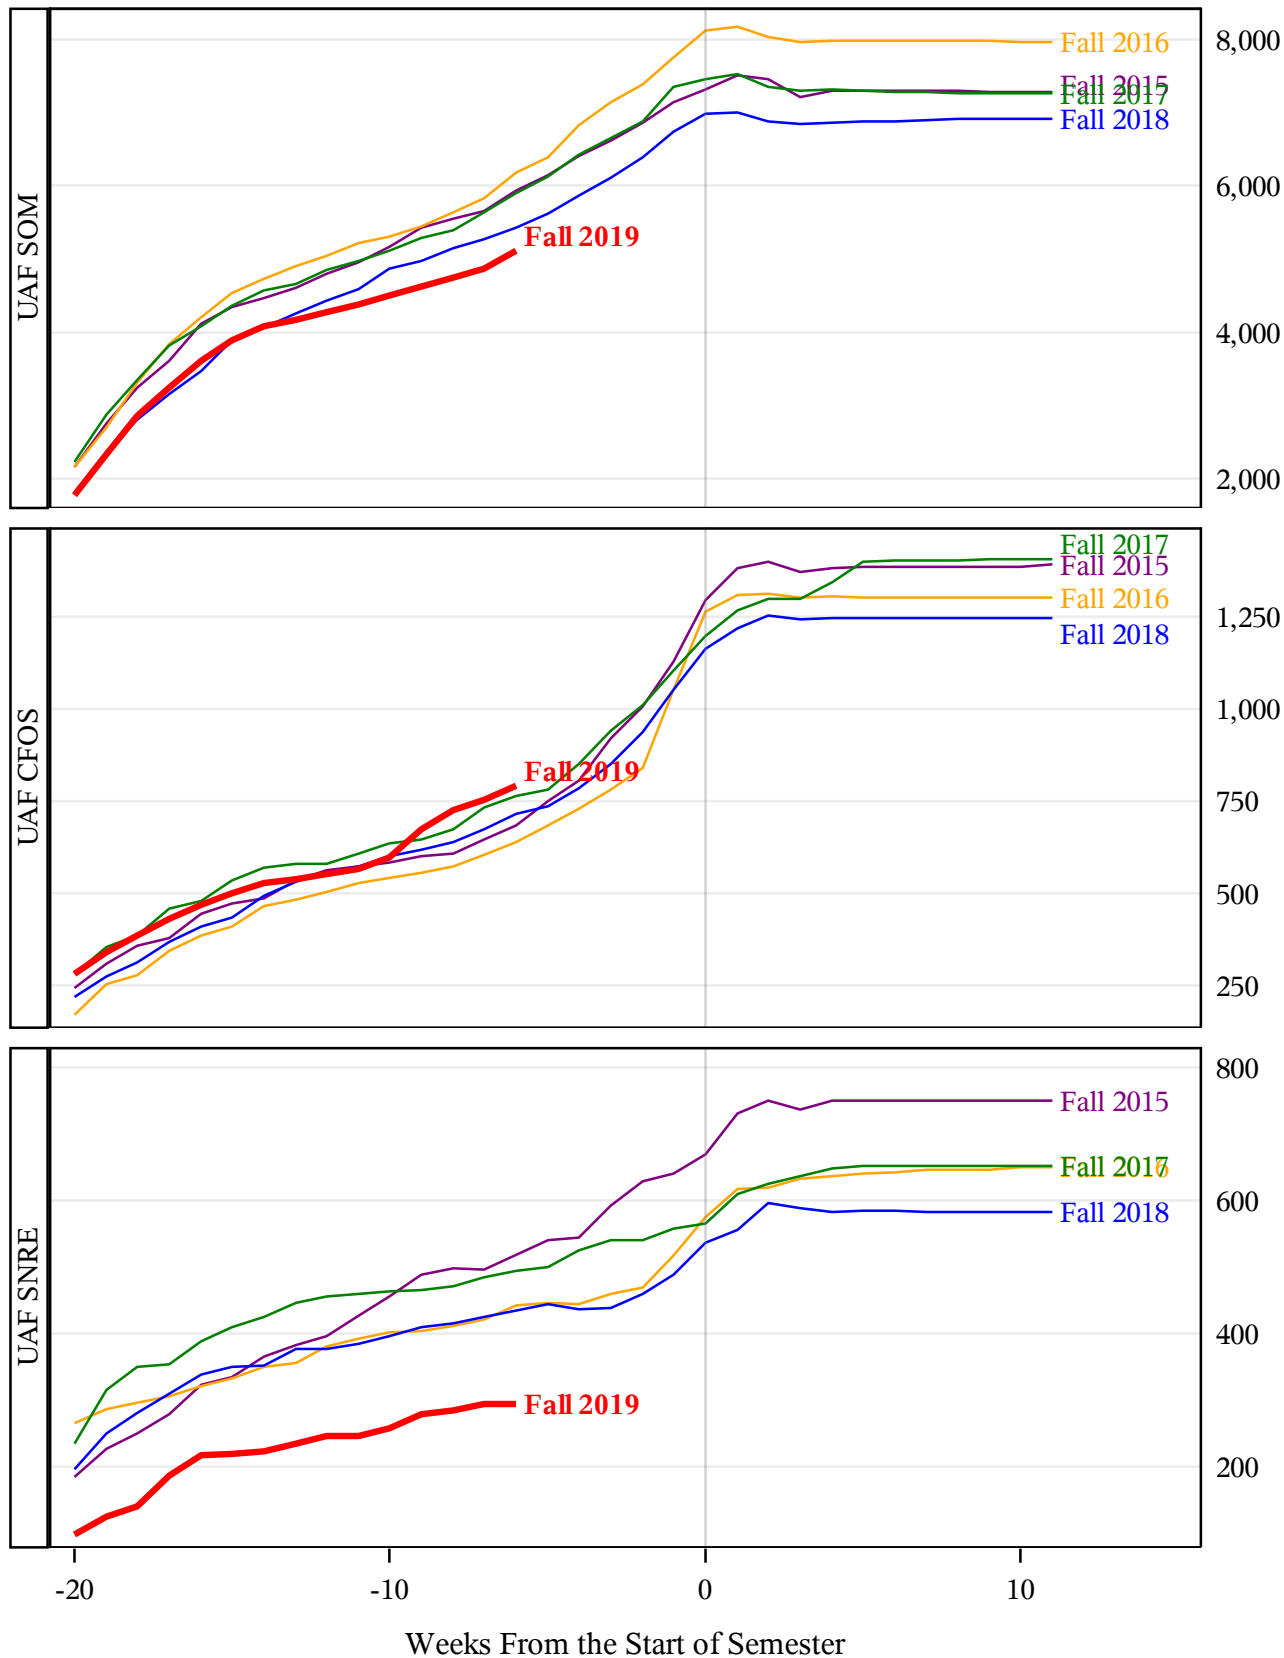

*University of Alaska Fairbanks - Early Semester Report
Student Credit Hours Generated by Registration Week
Fall 2015 - Fall 2019*