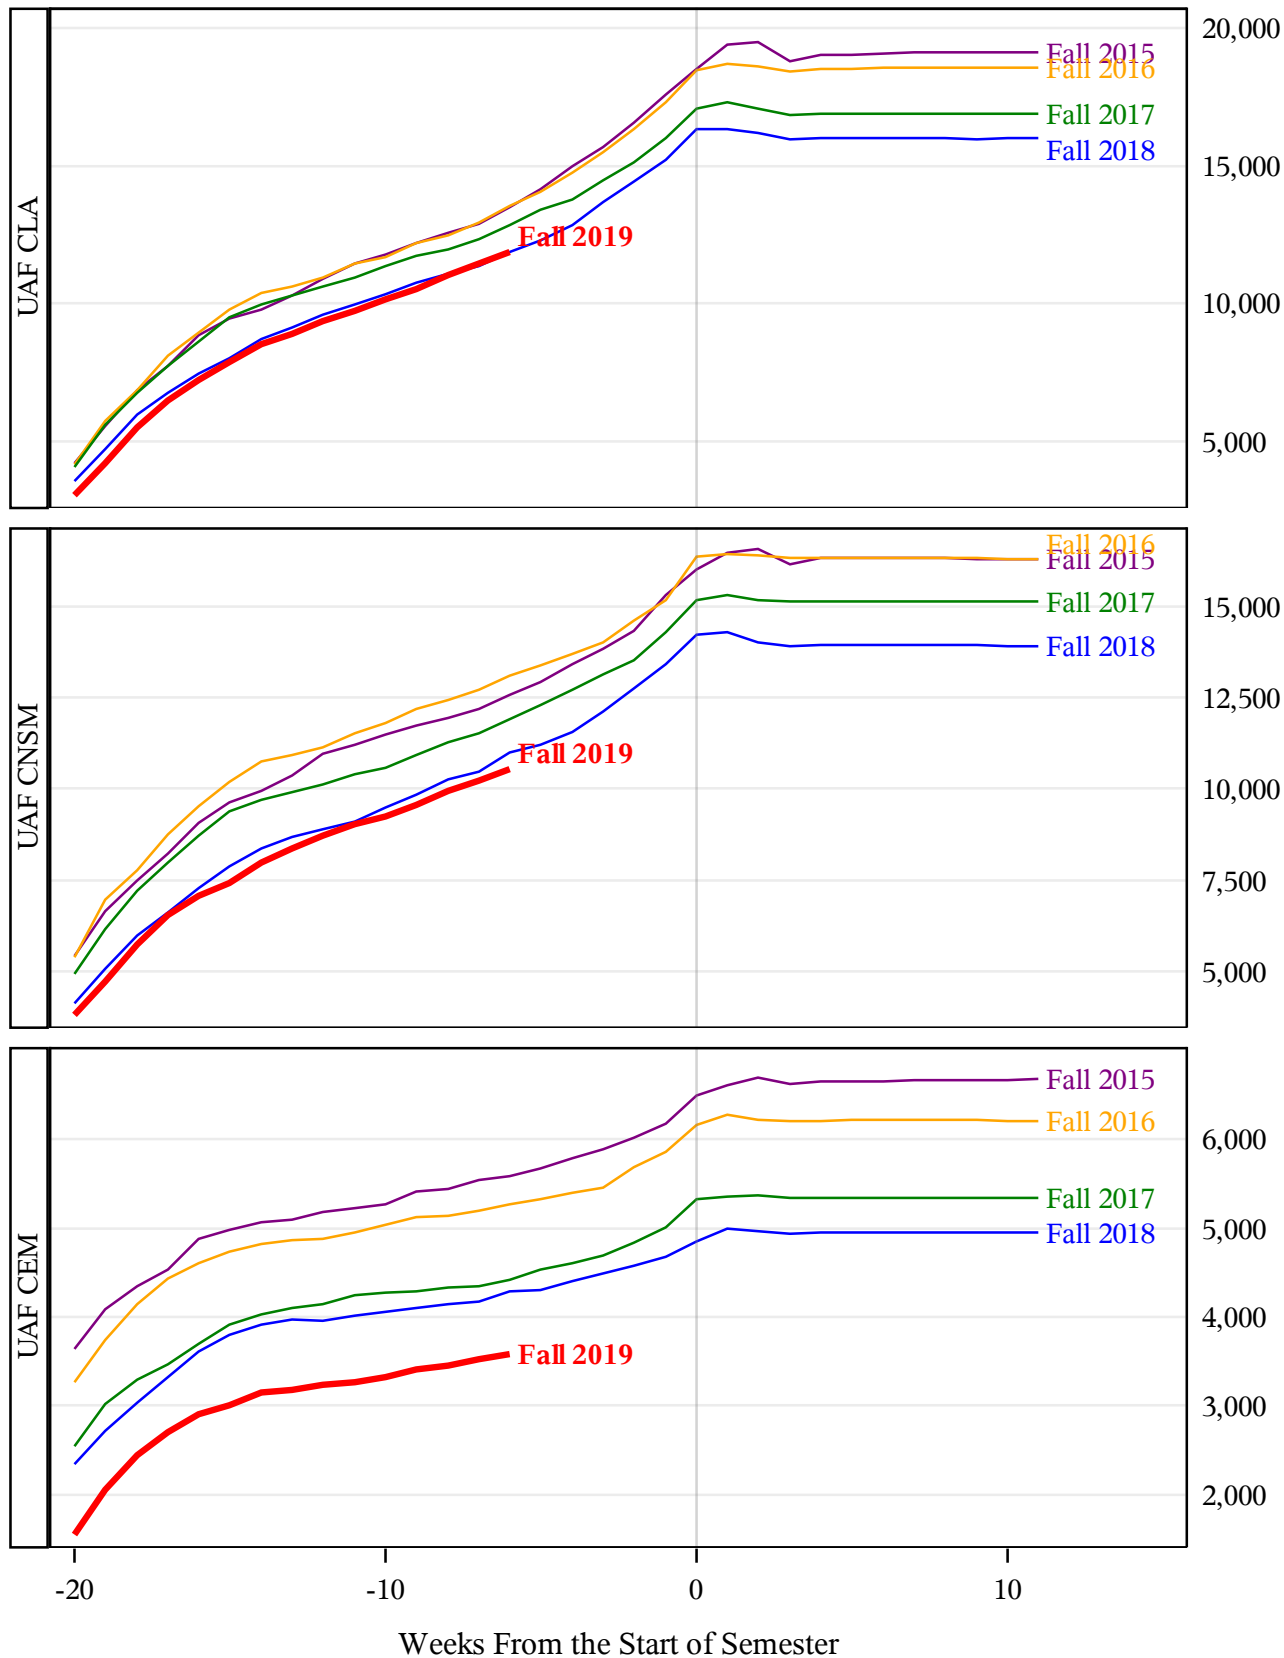

**University of Alaska Fairbanks - Early Semester Report
 Student Credit Hours Generated by Registration Week
 Fall 2015 - Fall 2019**

**University of Alaska Fairbanks - Early Semester Report
 Student Credit Hours Generated by Registration Week
 Fall 2015 - Fall 2019**