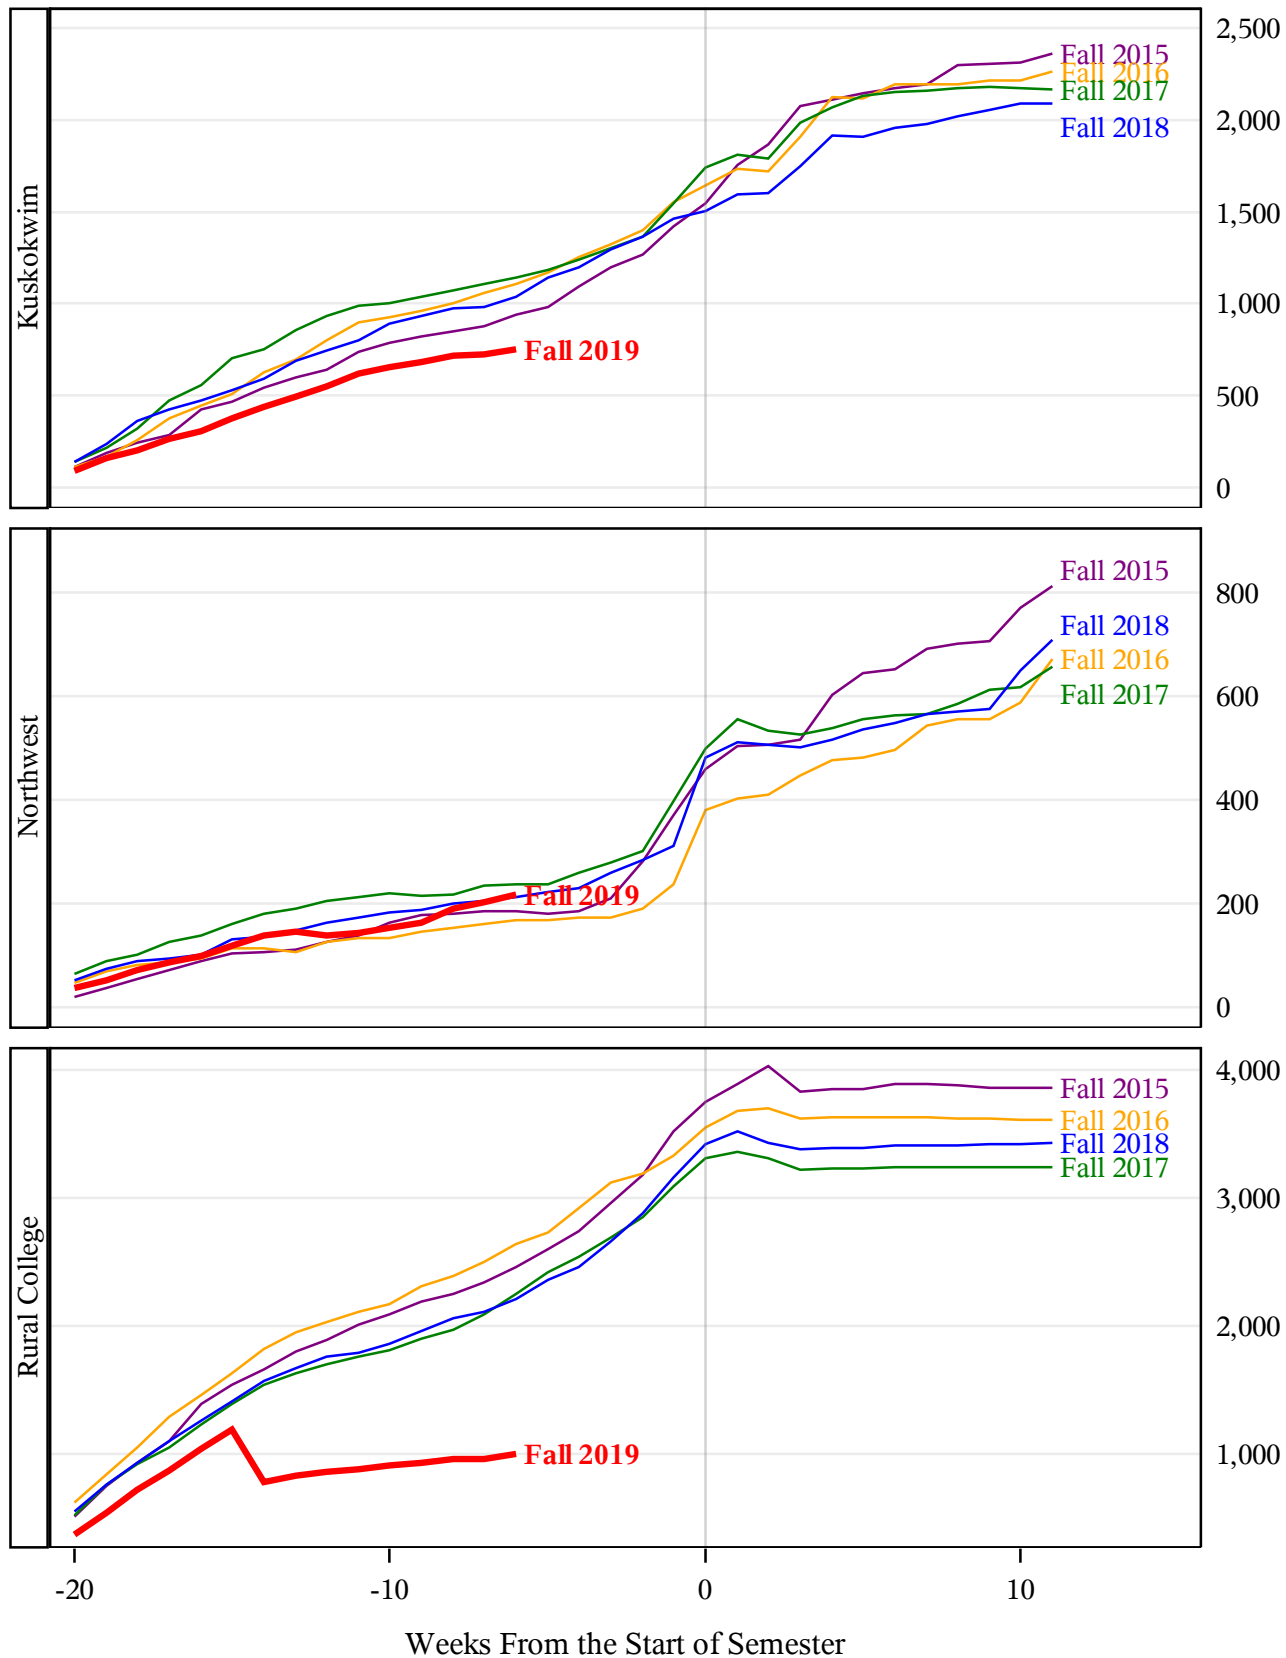

**University of Alaska Fairbanks - Early Semester Report
 Student Credit Hours Generated by Registration Week
 Fall 2015 - Fall 2019**

**University of Alaska Fairbanks - Early Semester Report
 Student Credit Hours Generated by Registration Week
 Fall 2015 - Fall 2019**