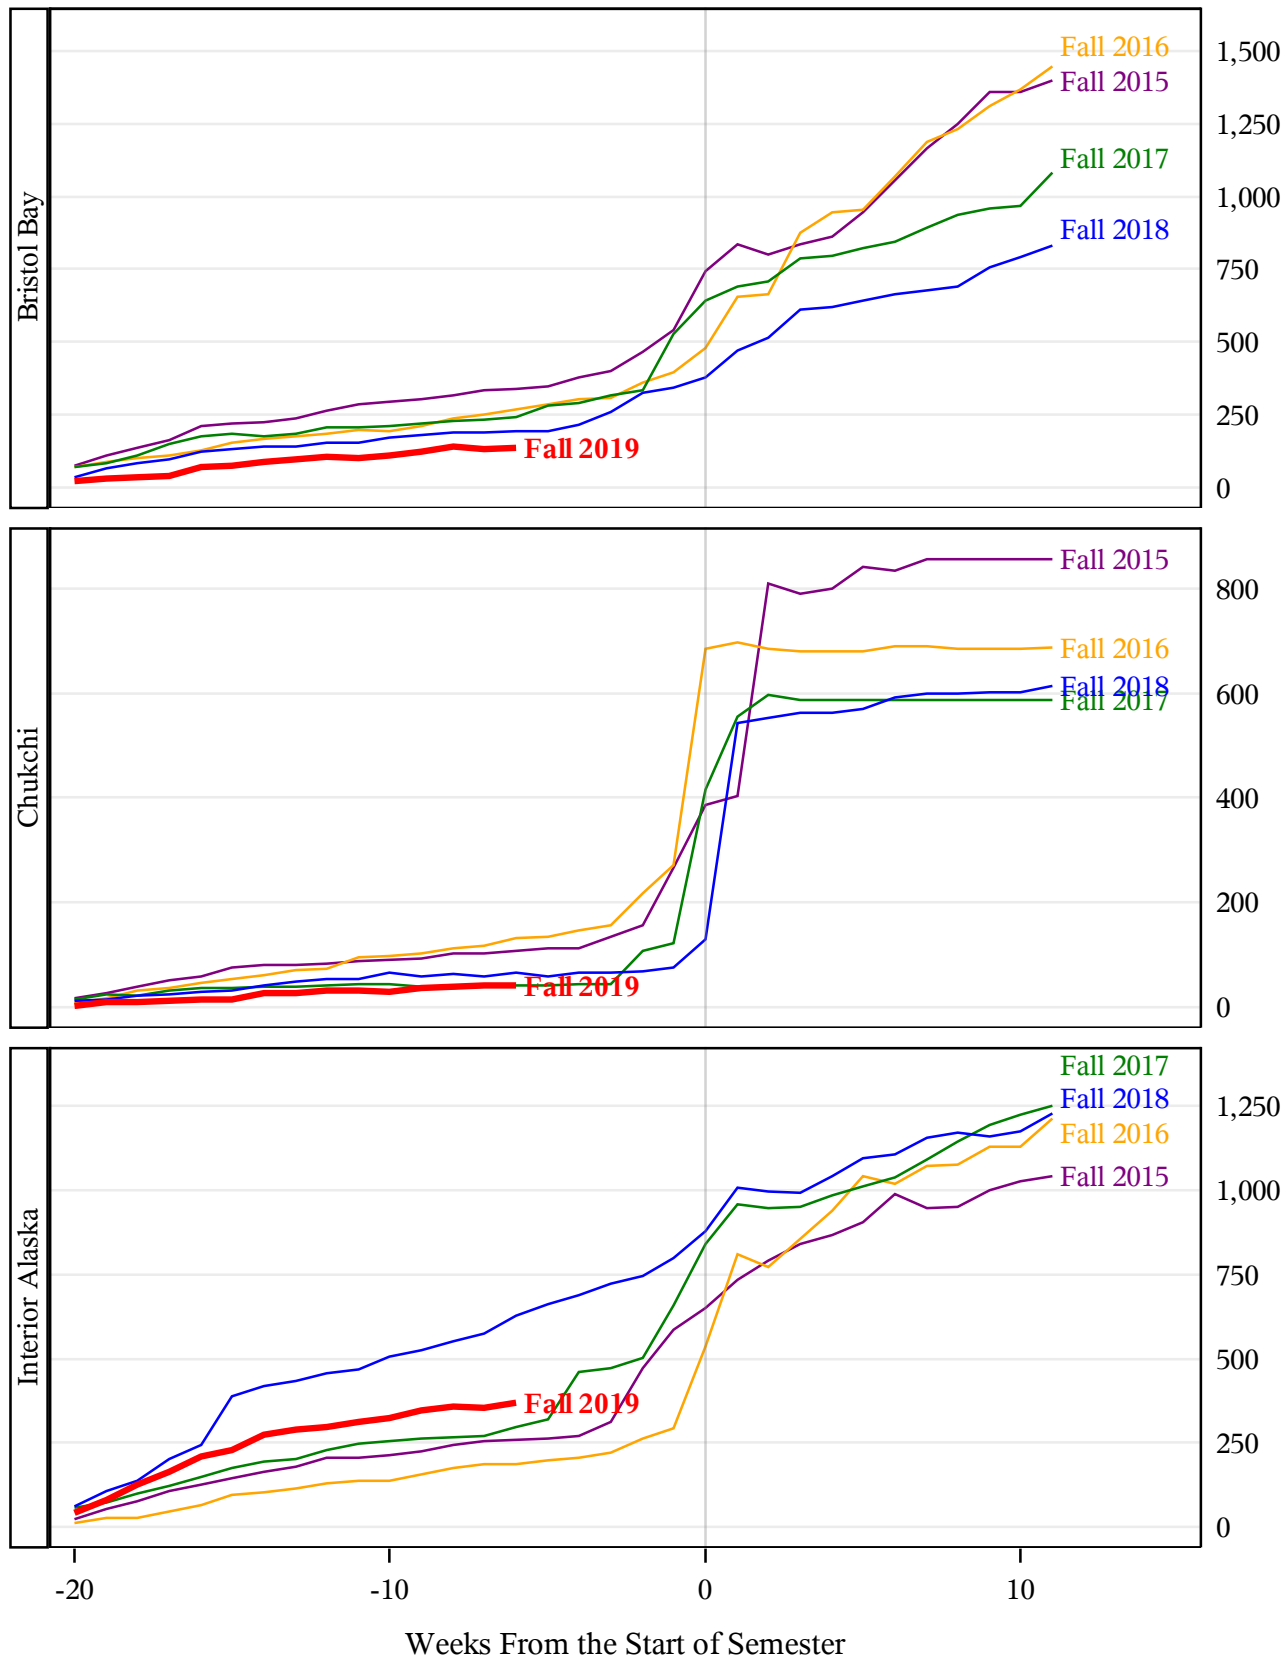

**University of Alaska Fairbanks - Early Semester Report
 Student Credit Hours Generated by Registration Week
 Fall 2015 - Fall 2019**

**University of Alaska Fairbanks - Early Semester Report
 Student Credit Hours Generated by Registration Week
 Fall 2015 - Fall 2019**