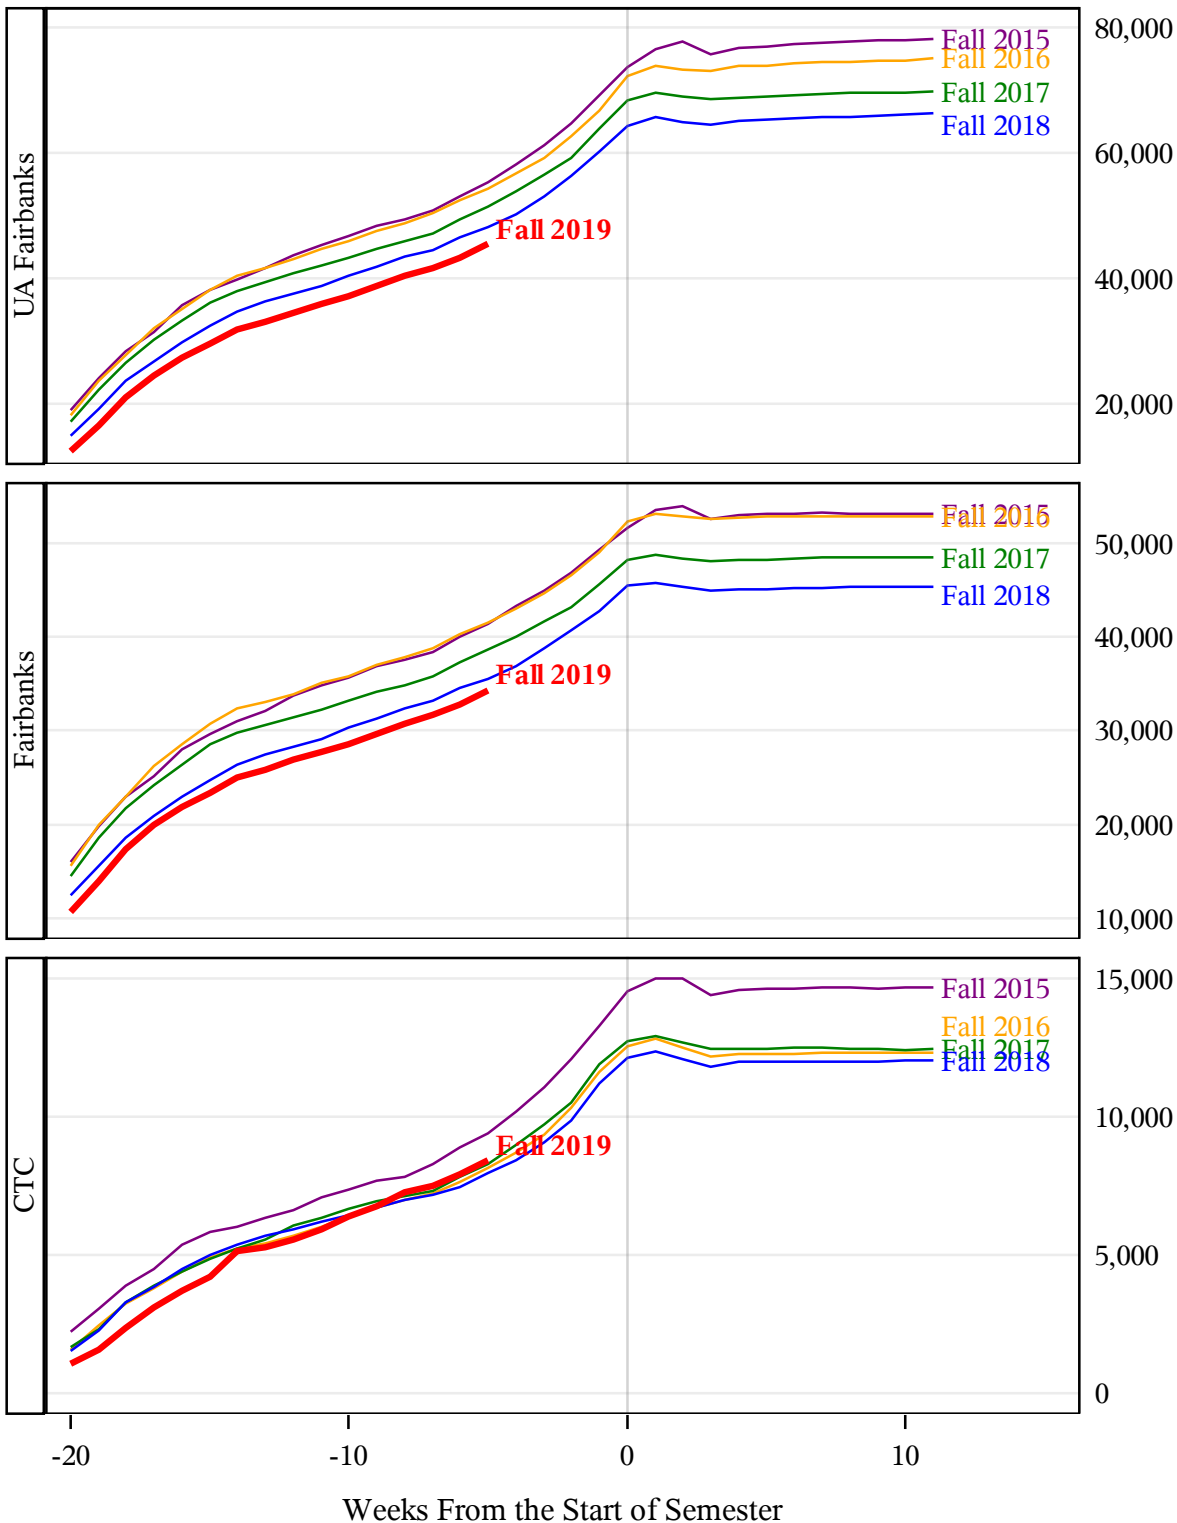

**University of Alaska Fairbanks - Early Semester Report
 Student Credit Hours Generated by Registration Week
 Fall 2015 - Fall 2019**

**University of Alaska Fairbanks - Early Semester Report
 Student Credit Hours Generated by Registration Week
 Fall 2015 - Fall 2019**