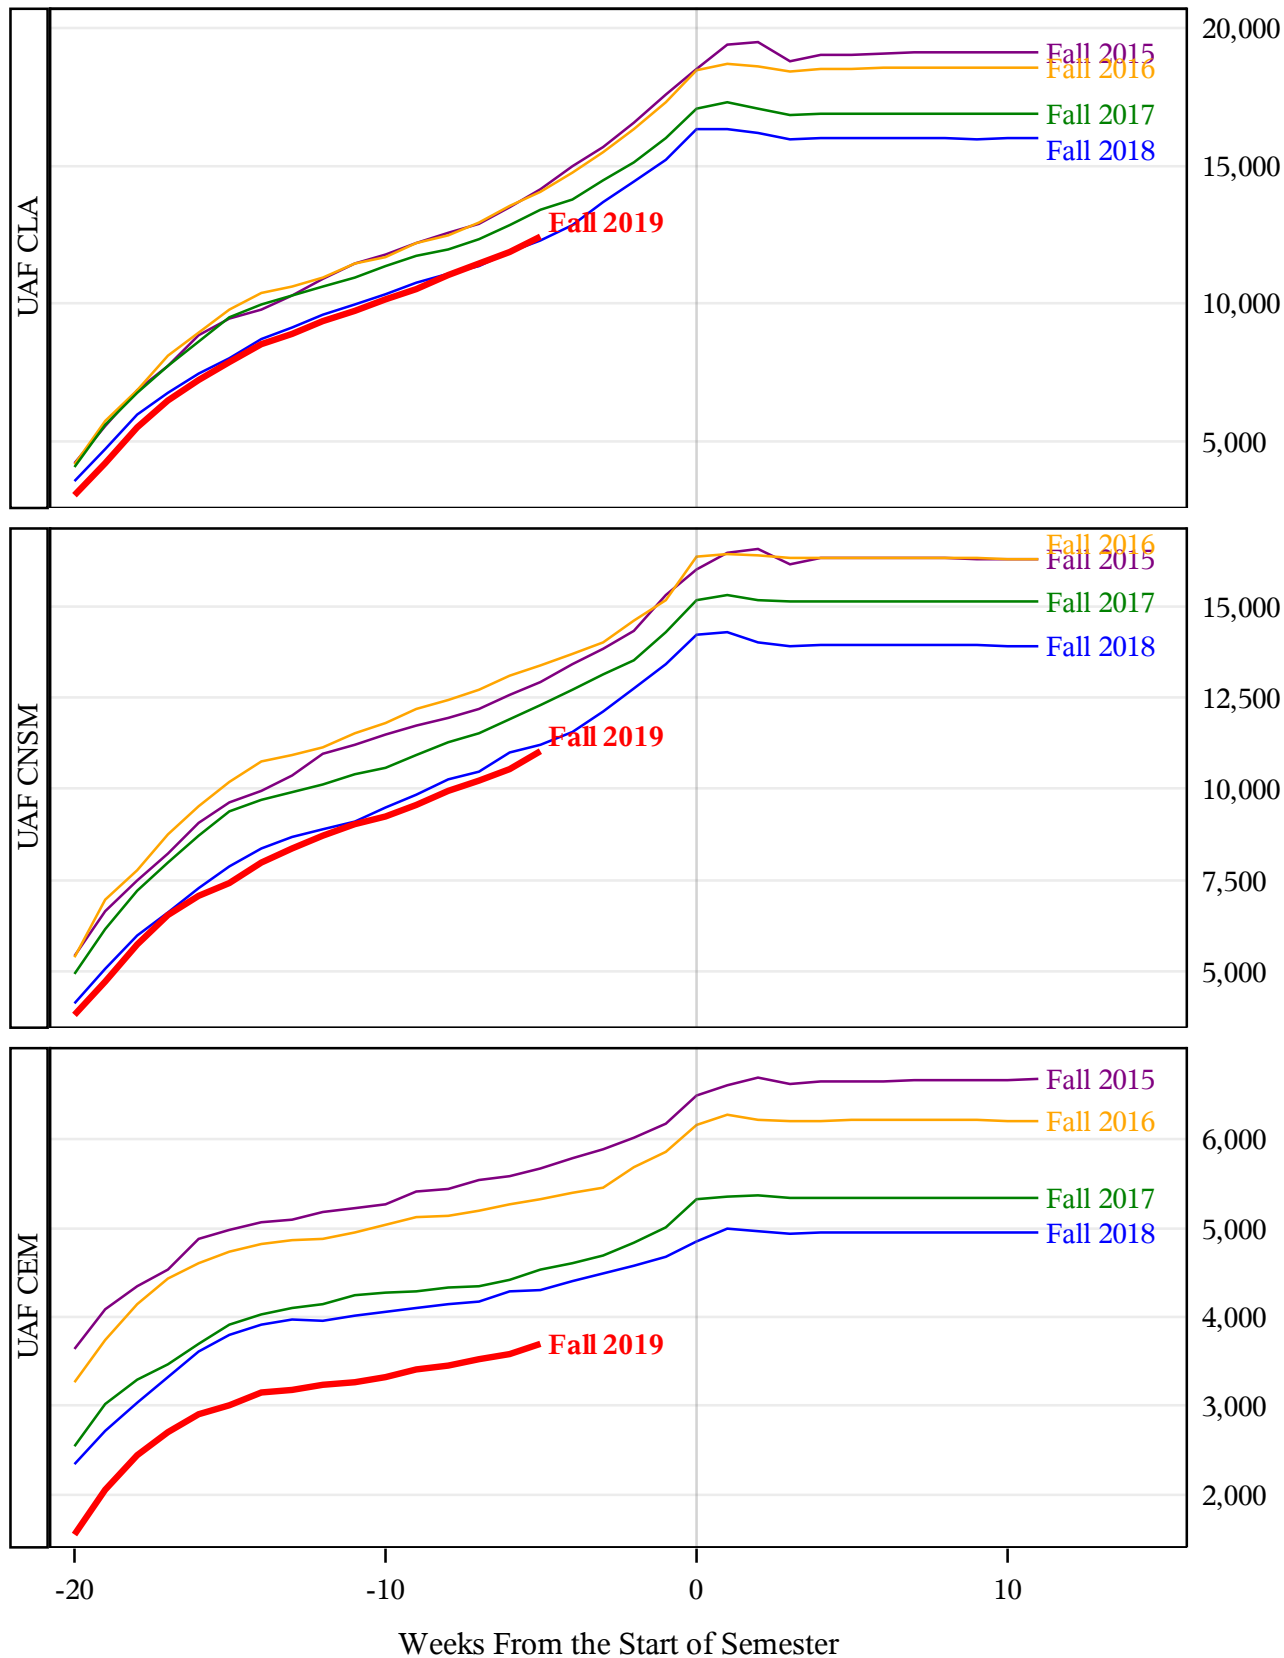

**University of Alaska Fairbanks - Early Semester Report
 Student Credit Hours Generated by Registration Week
 Fall 2015 - Fall 2019**

**University of Alaska Fairbanks - Early Semester Report
 Student Credit Hours Generated by Registration Week
 Fall 2015 - Fall 2019**