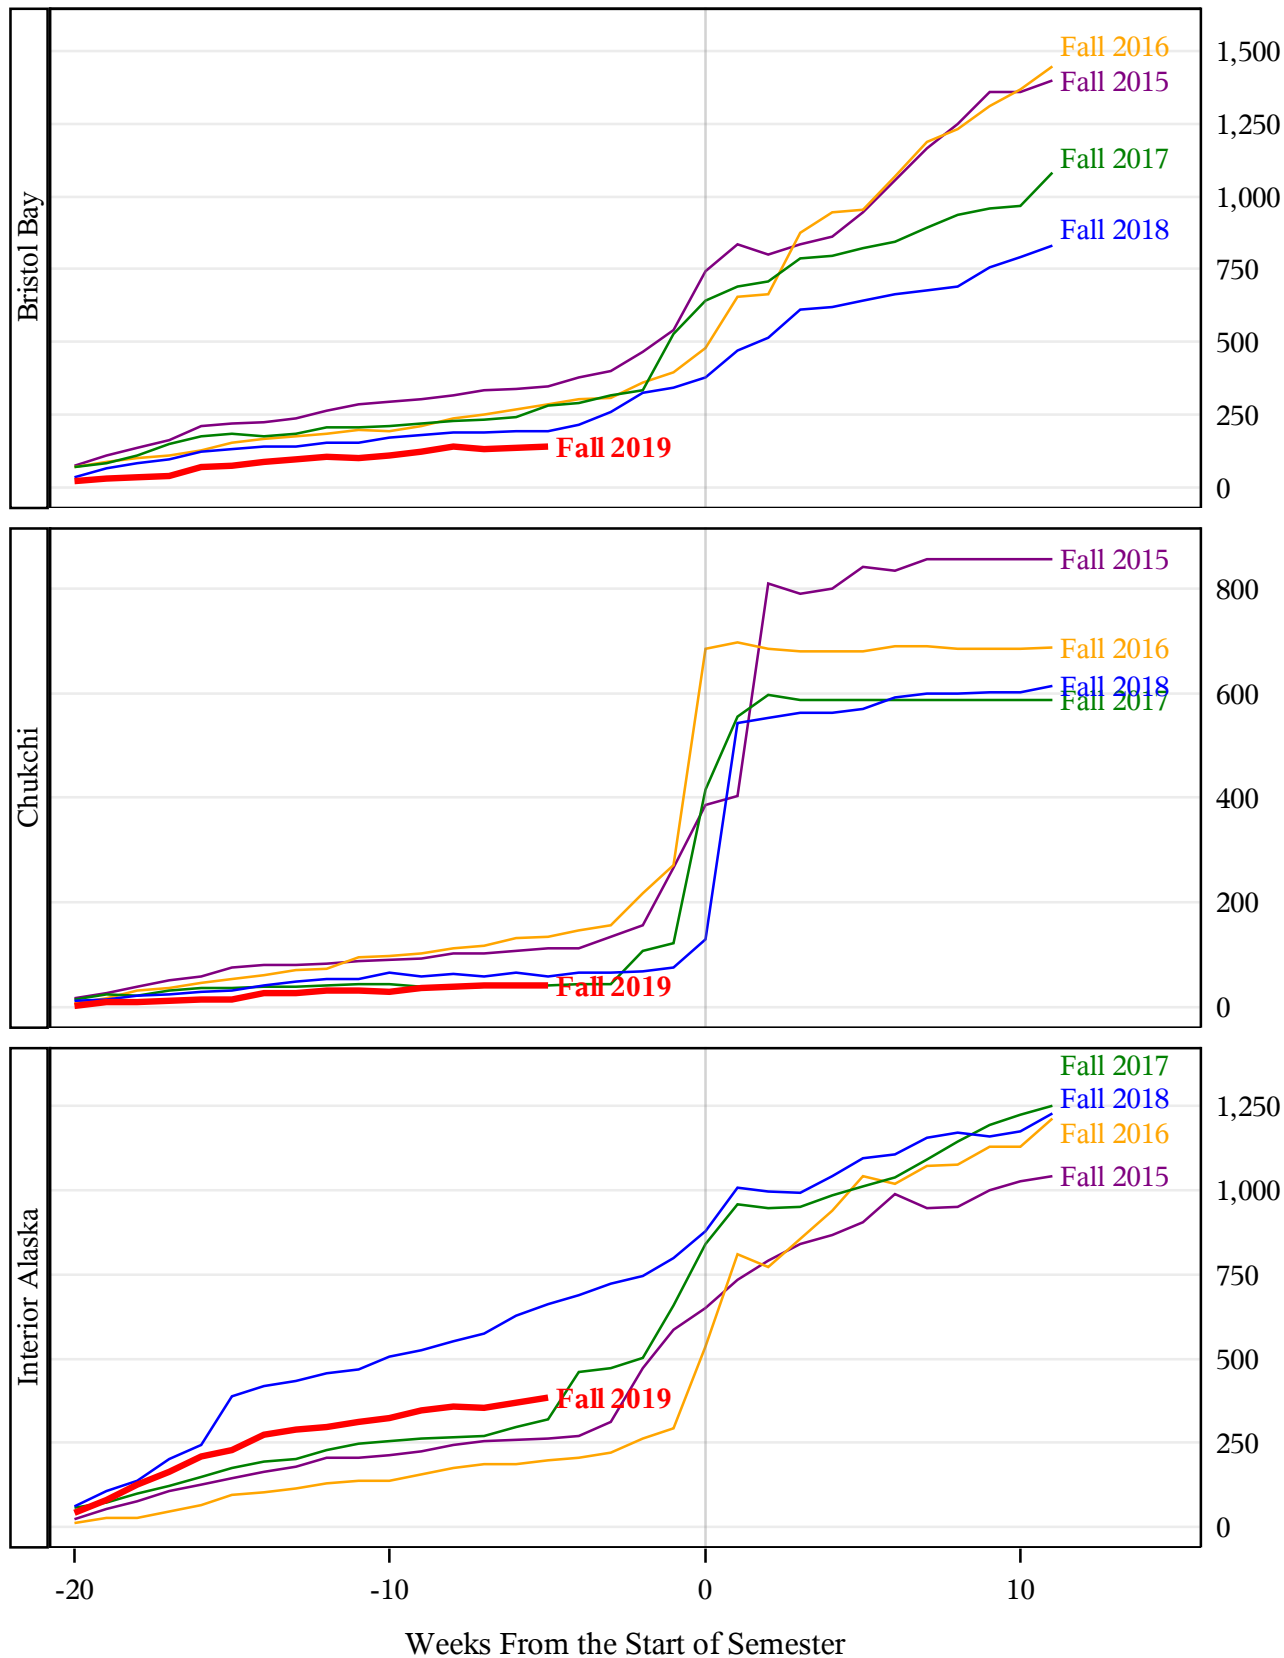

**University of Alaska Fairbanks - Early Semester Report
 Student Credit Hours Generated by Registration Week
 Fall 2015 - Fall 2019**

**University of Alaska Fairbanks - Early Semester Report
 Student Credit Hours Generated by Registration Week
 Fall 2015 - Fall 2019**