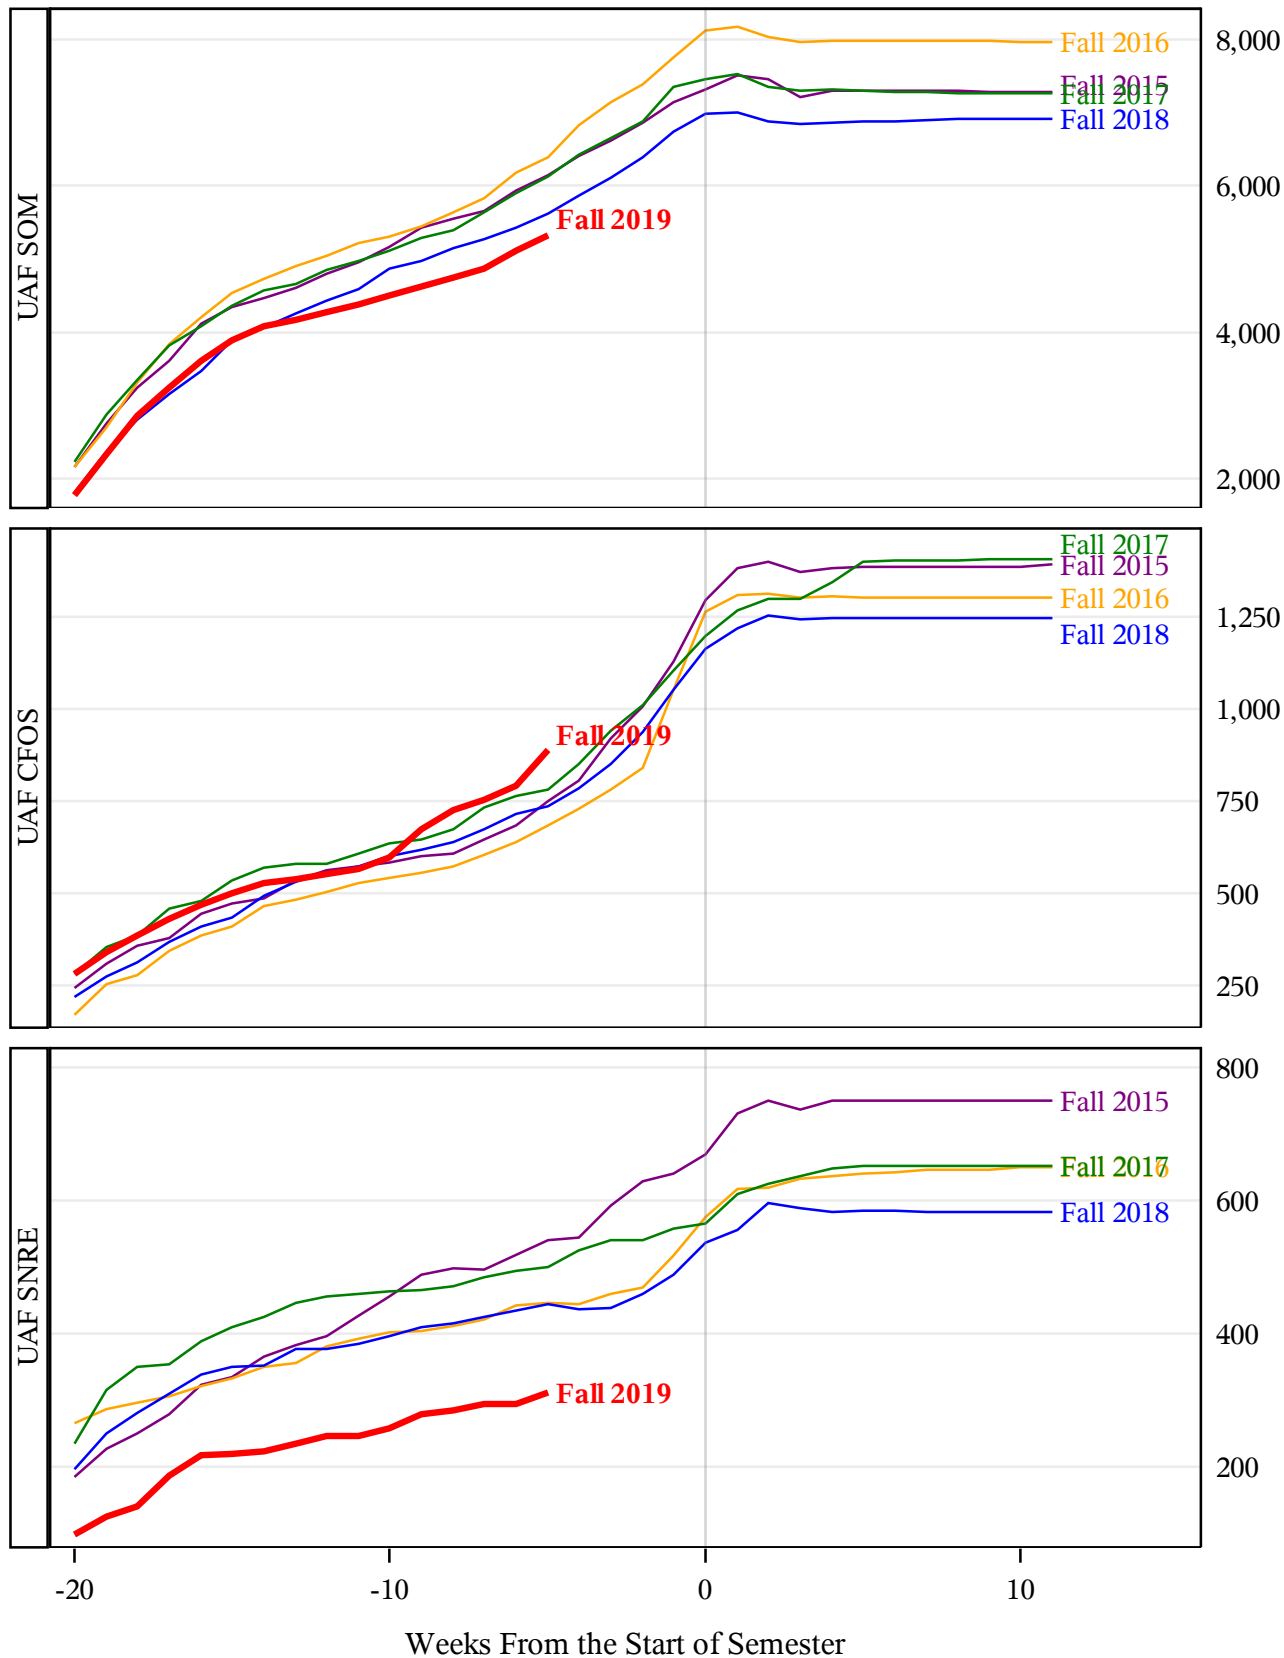

*University of Alaska Fairbanks - Early Semester Report
Student Credit Hours Generated by Registration Week
Fall 2015 - Fall 2019*