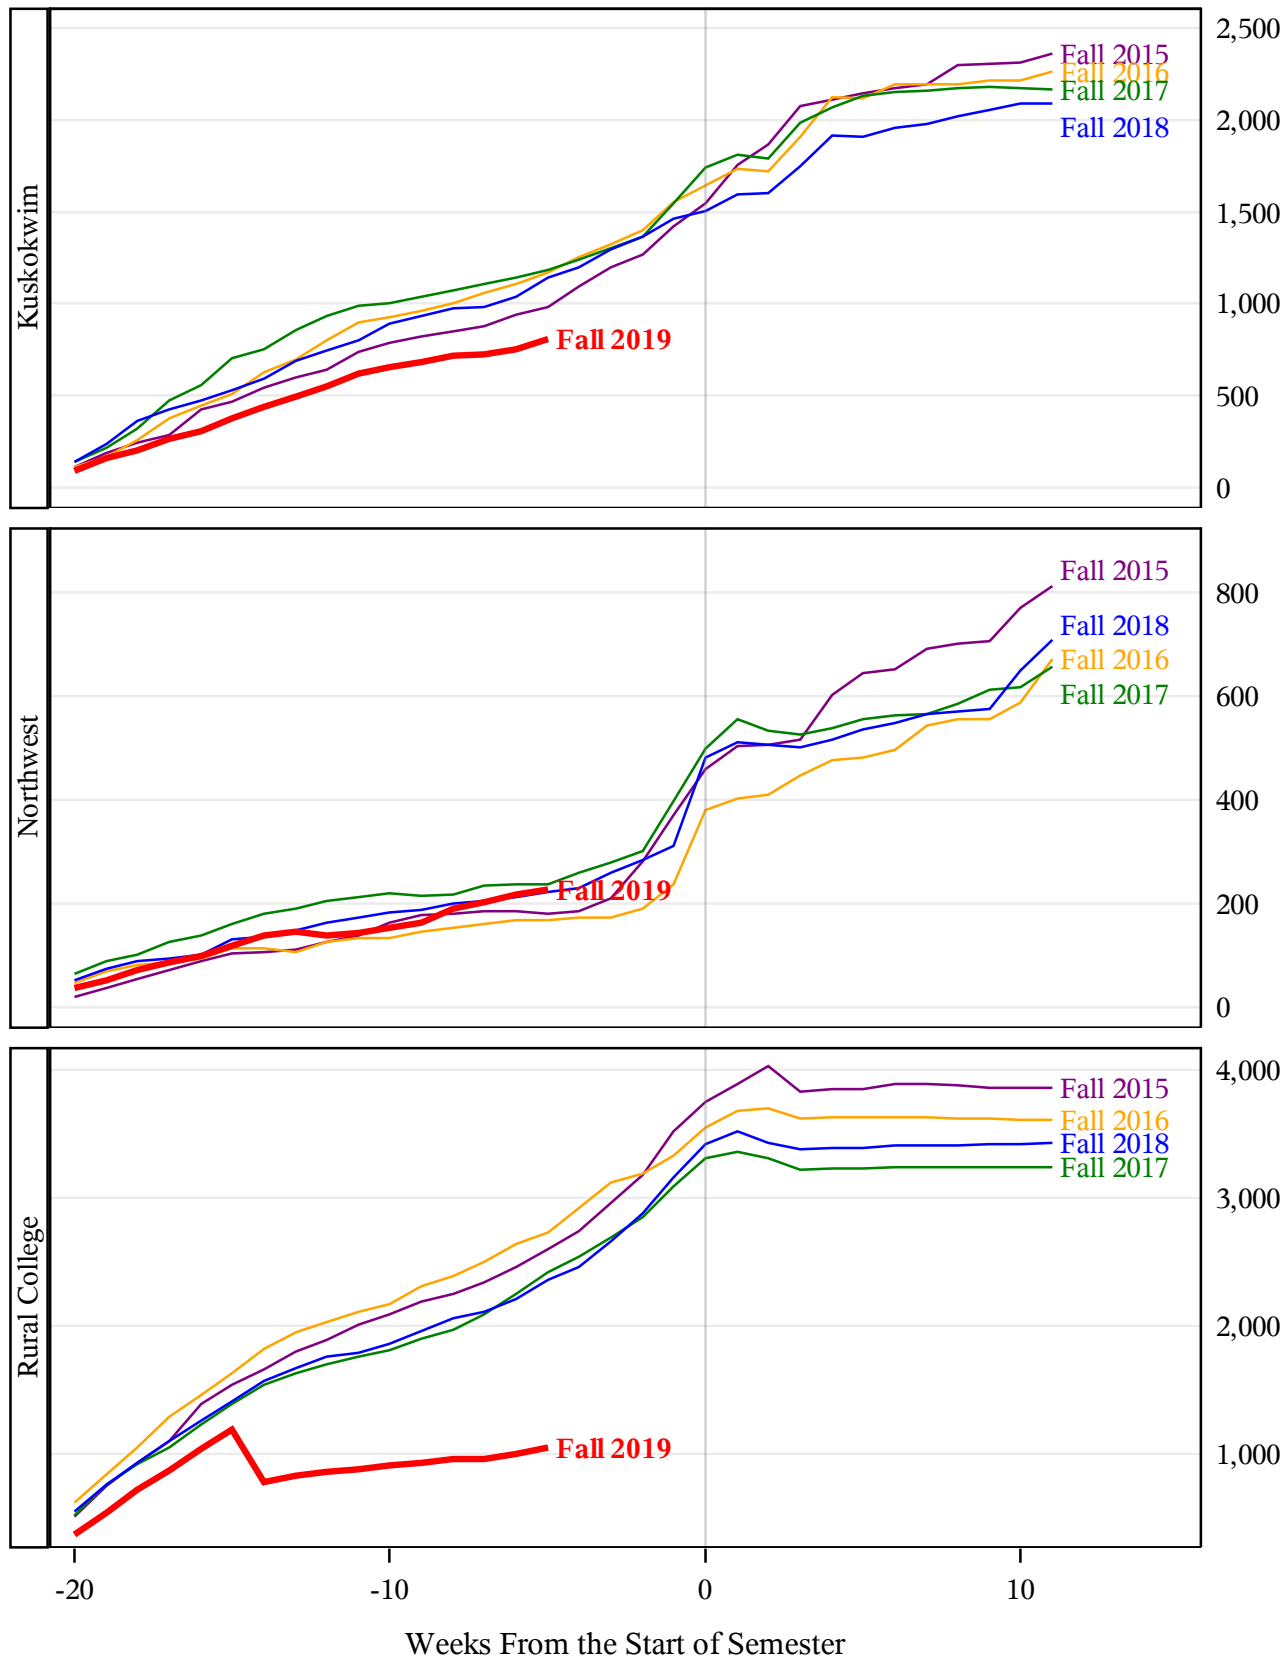

**University of Alaska Fairbanks - Early Semester Report
 Student Credit Hours Generated by Registration Week
 Fall 2015 - Fall 2019**

**University of Alaska Fairbanks - Early Semester Report
 Student Credit Hours Generated by Registration Week
 Fall 2015 - Fall 2019**