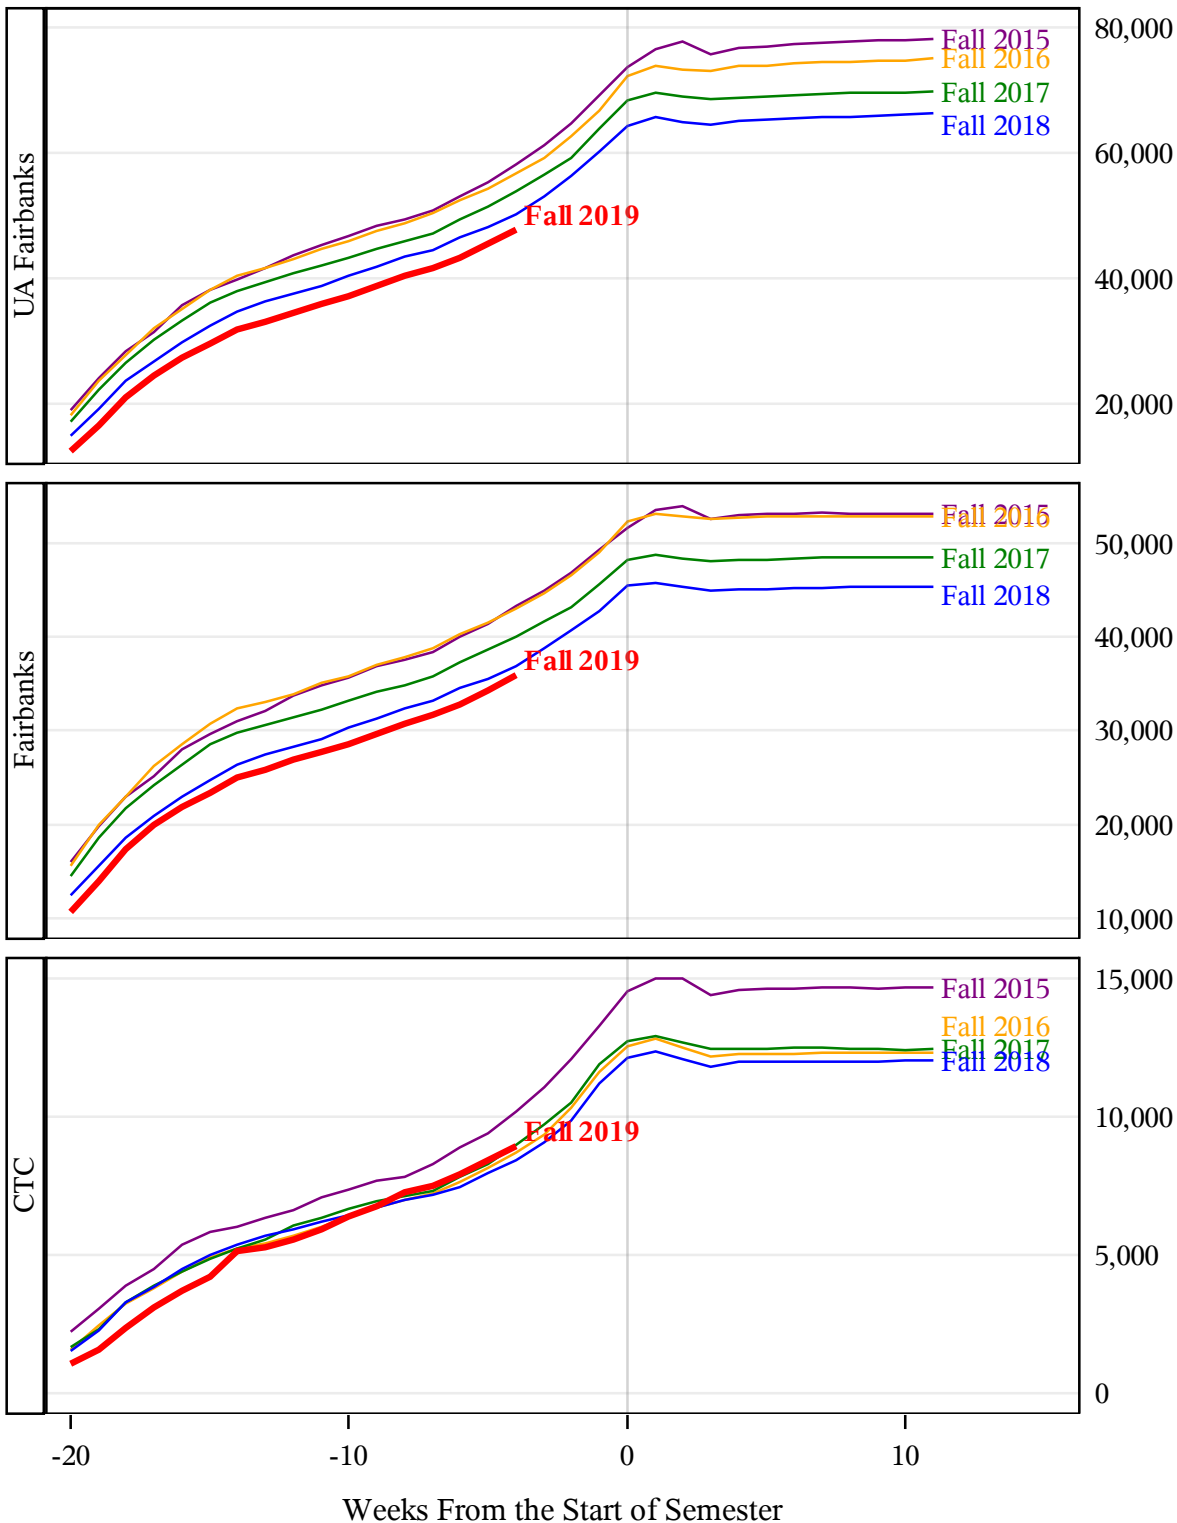

**University of Alaska Fairbanks - Early Semester Report
 Student Credit Hours Generated by Registration Week
 Fall 2015 - Fall 2019**

**University of Alaska Fairbanks - Early Semester Report
 Student Credit Hours Generated by Registration Week
 Fall 2015 - Fall 2019**