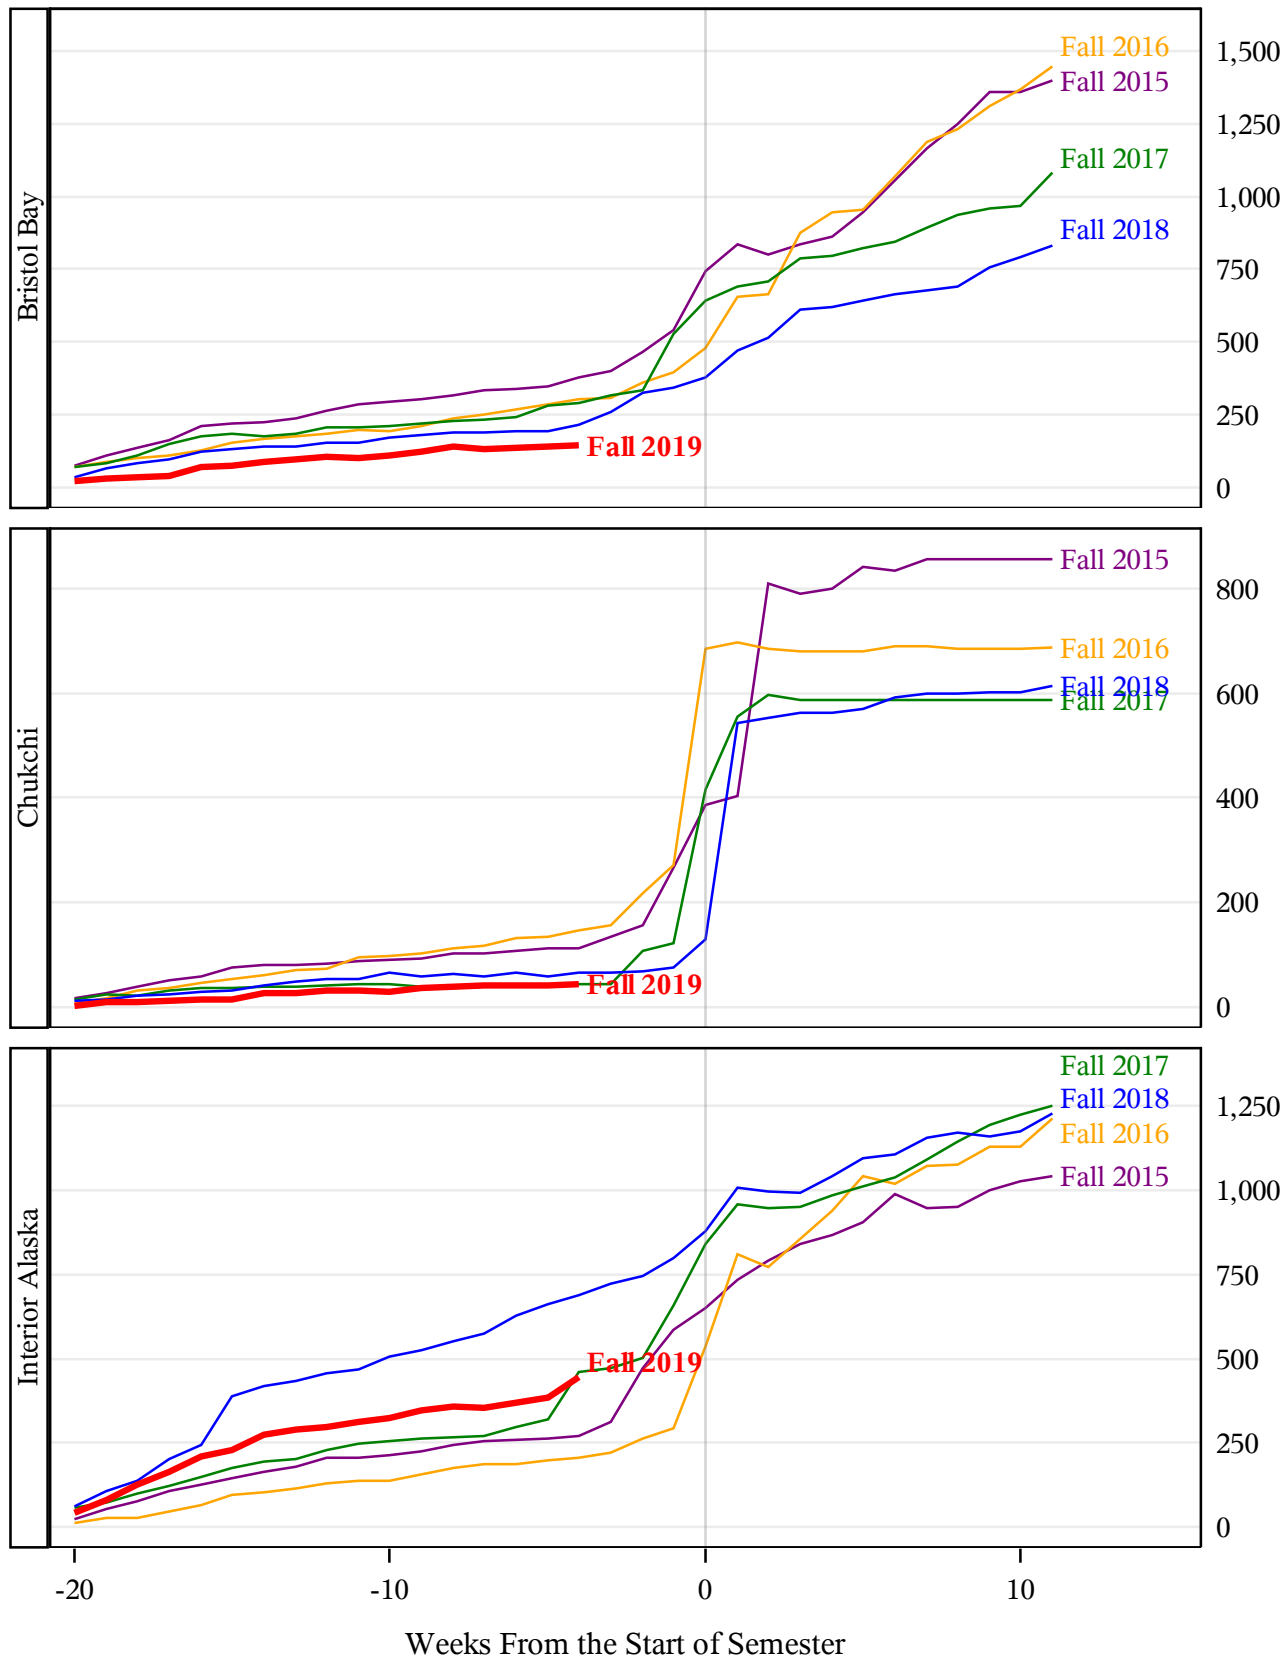

**University of Alaska Fairbanks - Early Semester Report
 Student Credit Hours Generated by Registration Week
 Fall 2015 - Fall 2019**

**University of Alaska Fairbanks - Early Semester Report
 Student Credit Hours Generated by Registration Week
 Fall 2015 - Fall 2019**