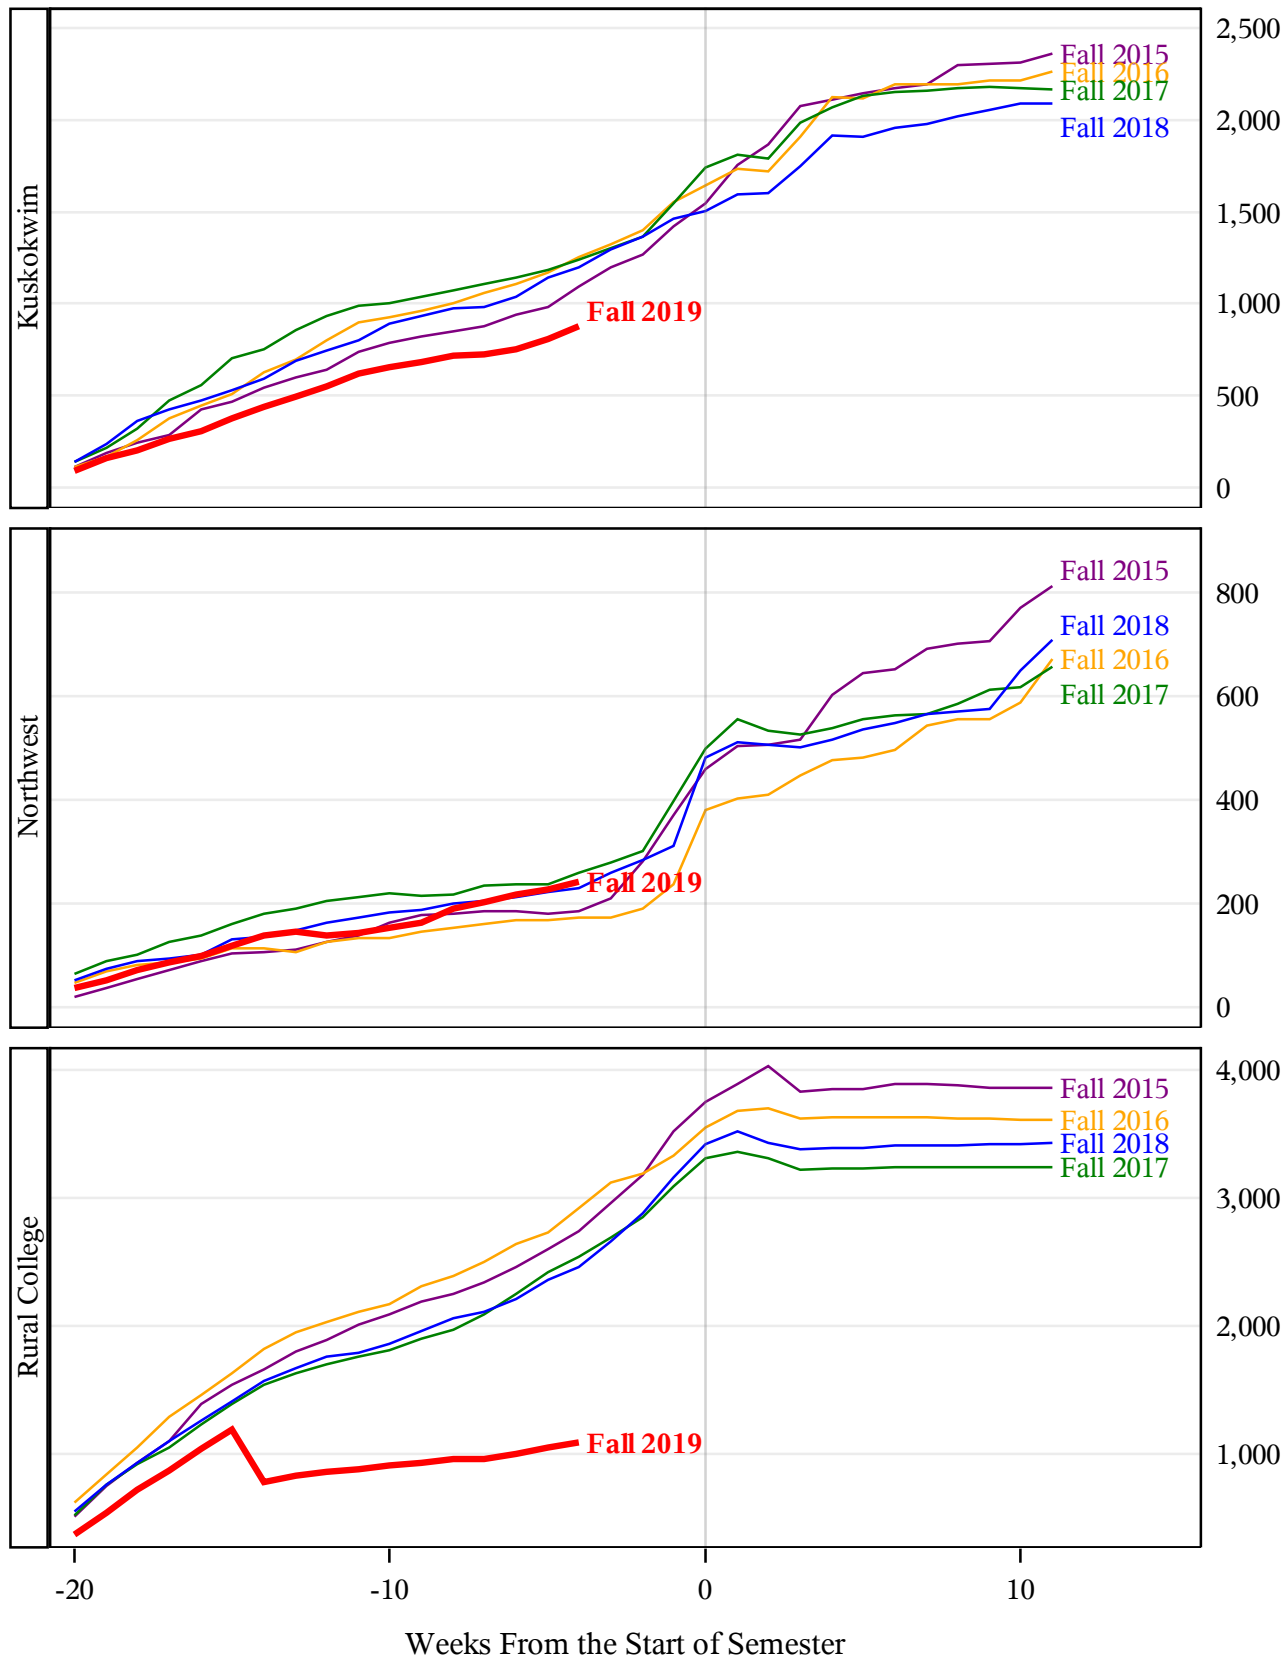

**University of Alaska Fairbanks - Early Semester Report
 Student Credit Hours Generated by Registration Week
 Fall 2015 - Fall 2019**

**University of Alaska Fairbanks - Early Semester Report
 Student Credit Hours Generated by Registration Week
 Fall 2015 - Fall 2019**