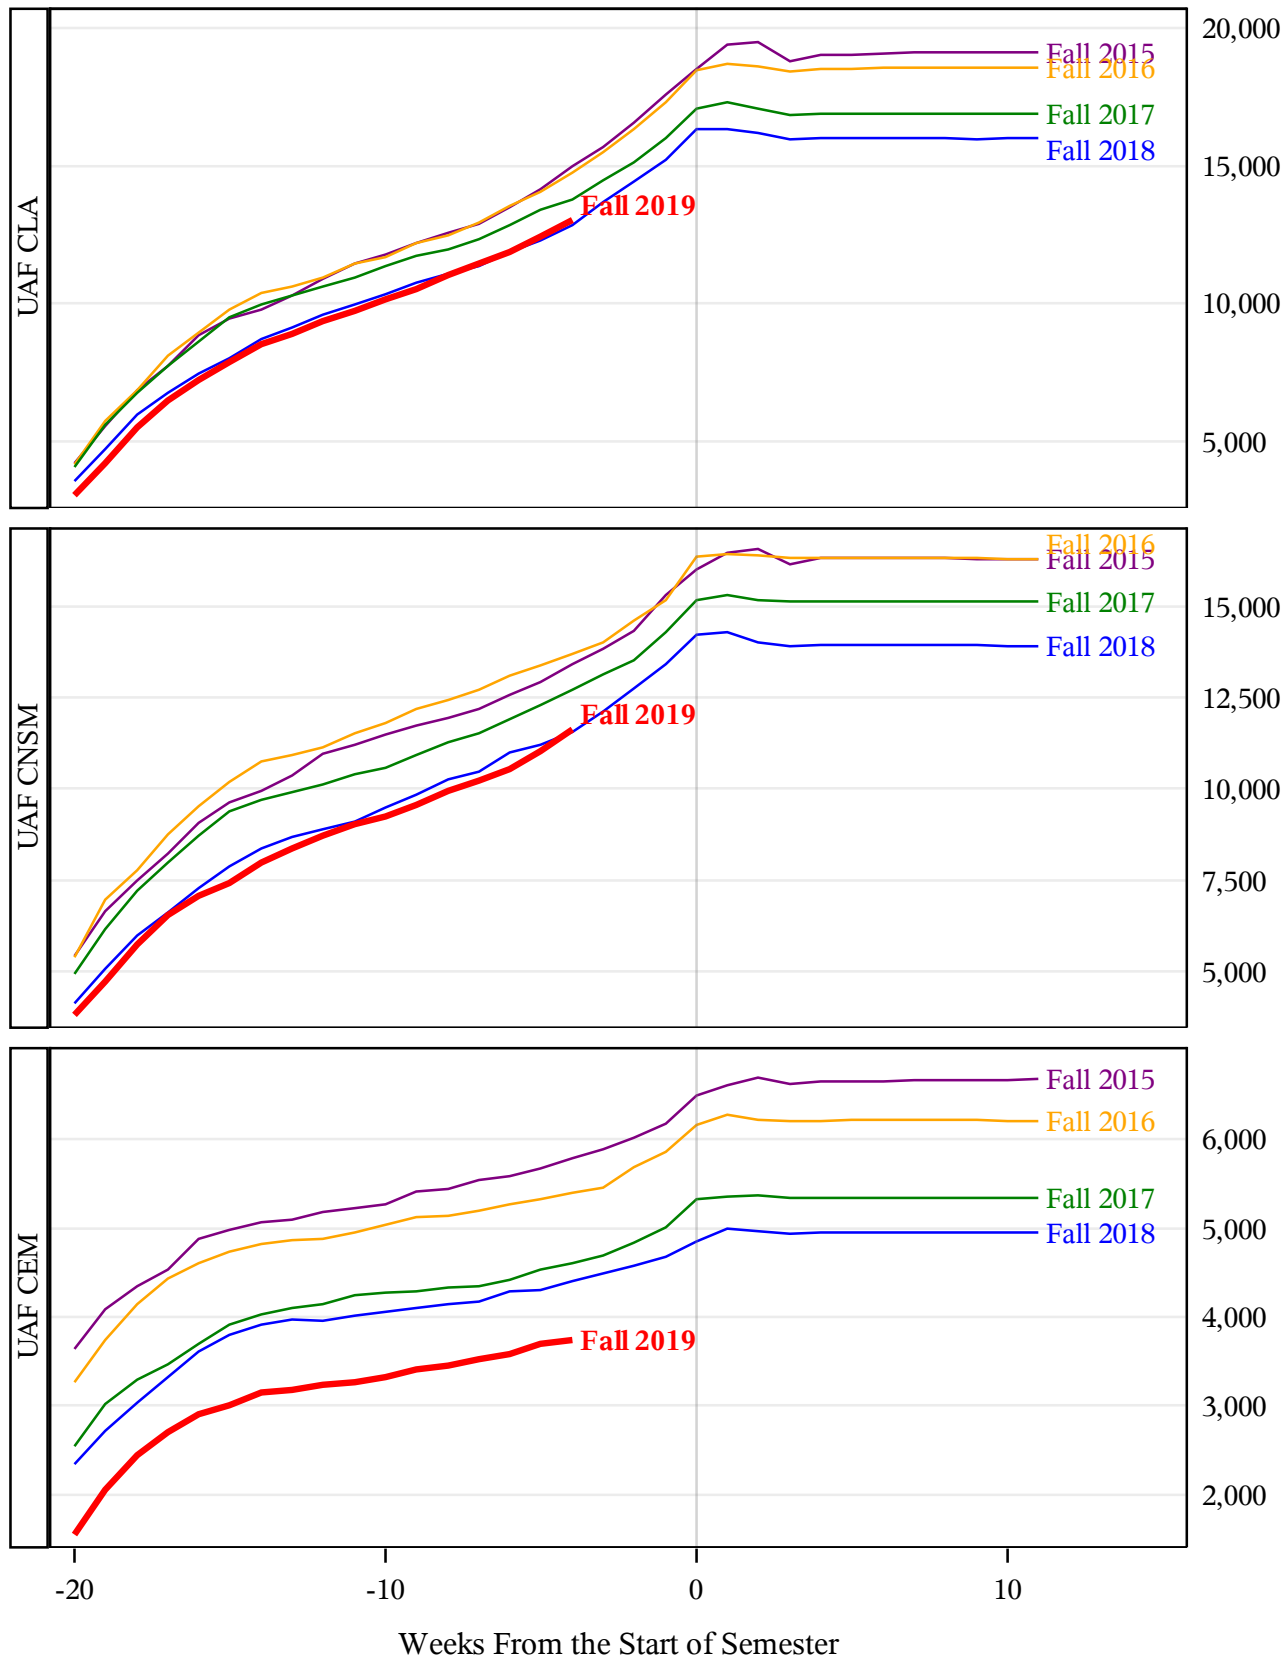

**University of Alaska Fairbanks - Early Semester Report
 Student Credit Hours Generated by Registration Week
 Fall 2015 - Fall 2019**

**University of Alaska Fairbanks - Early Semester Report
 Student Credit Hours Generated by Registration Week
 Fall 2015 - Fall 2019**