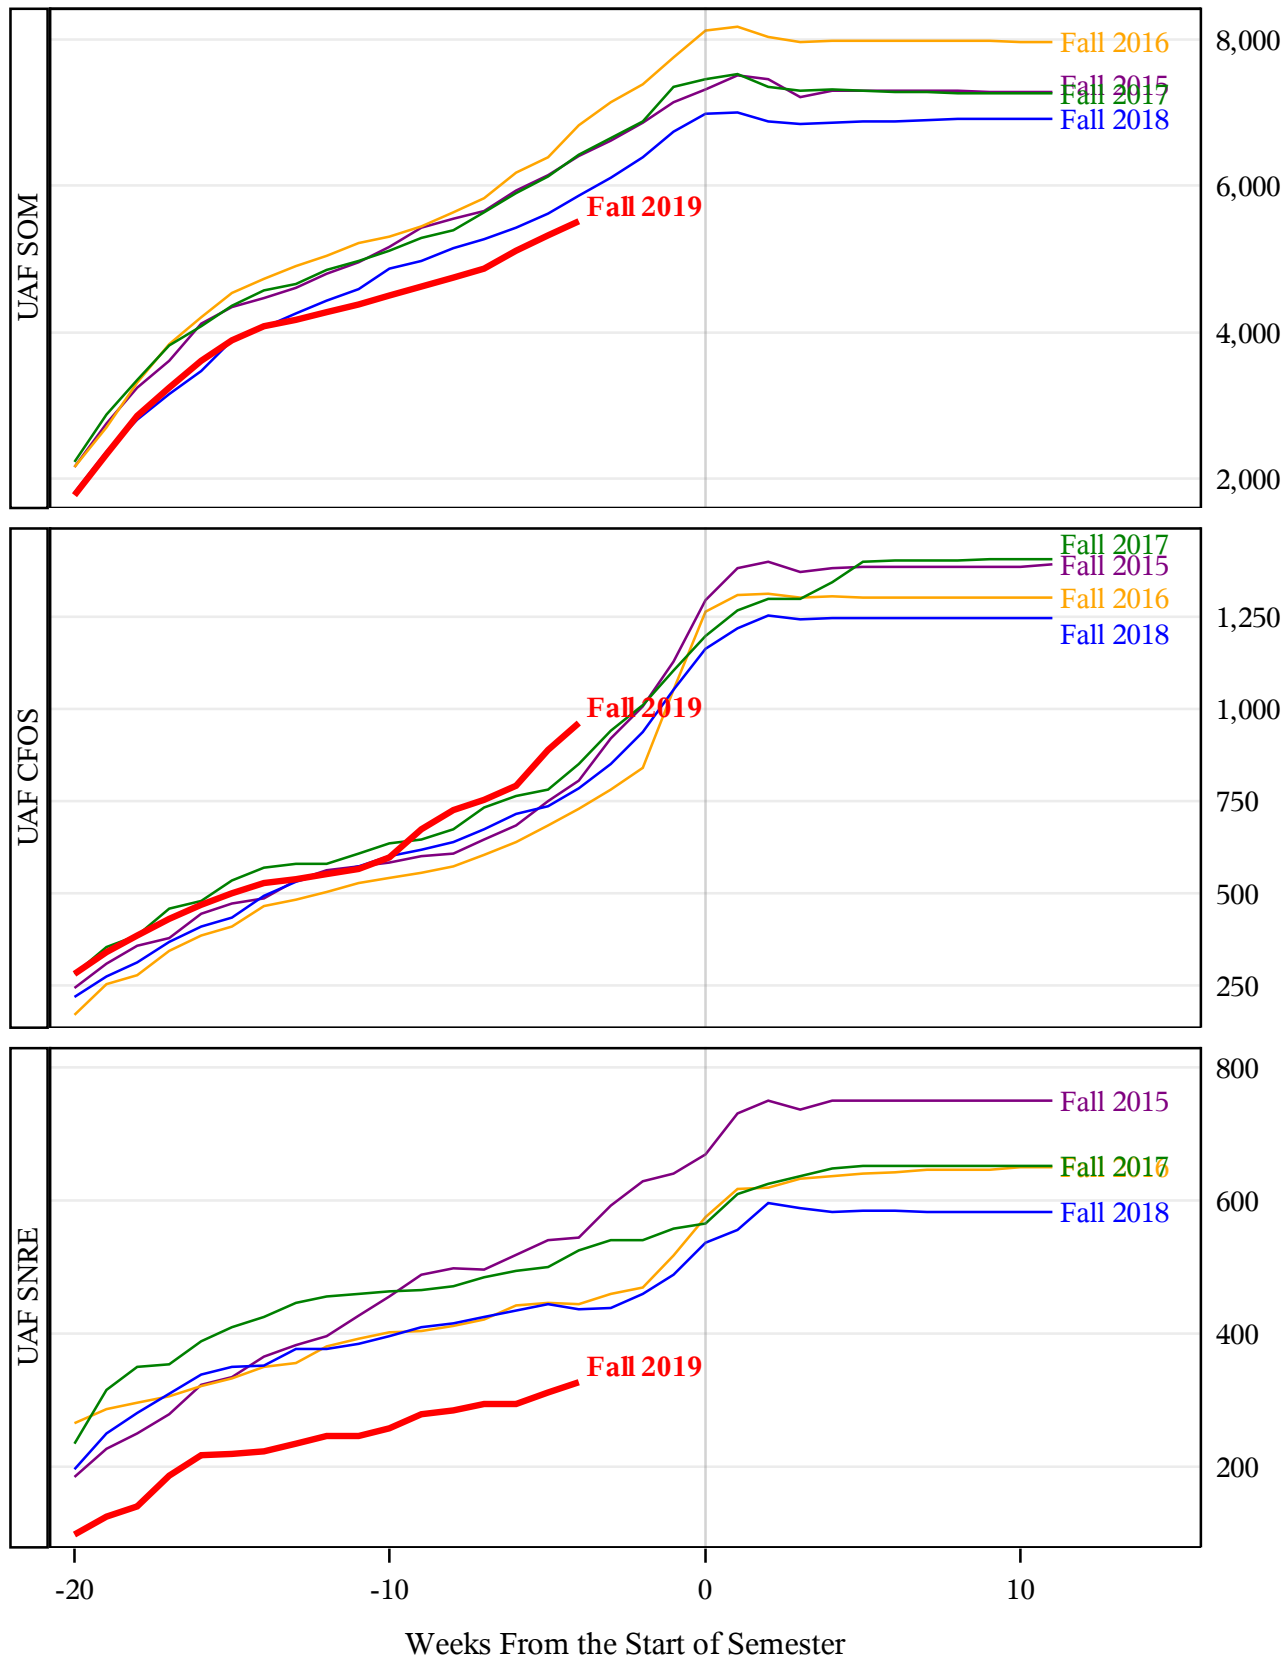

*University of Alaska Fairbanks - Early Semester Report
Student Credit Hours Generated by Registration Week
Fall 2015 - Fall 2019*