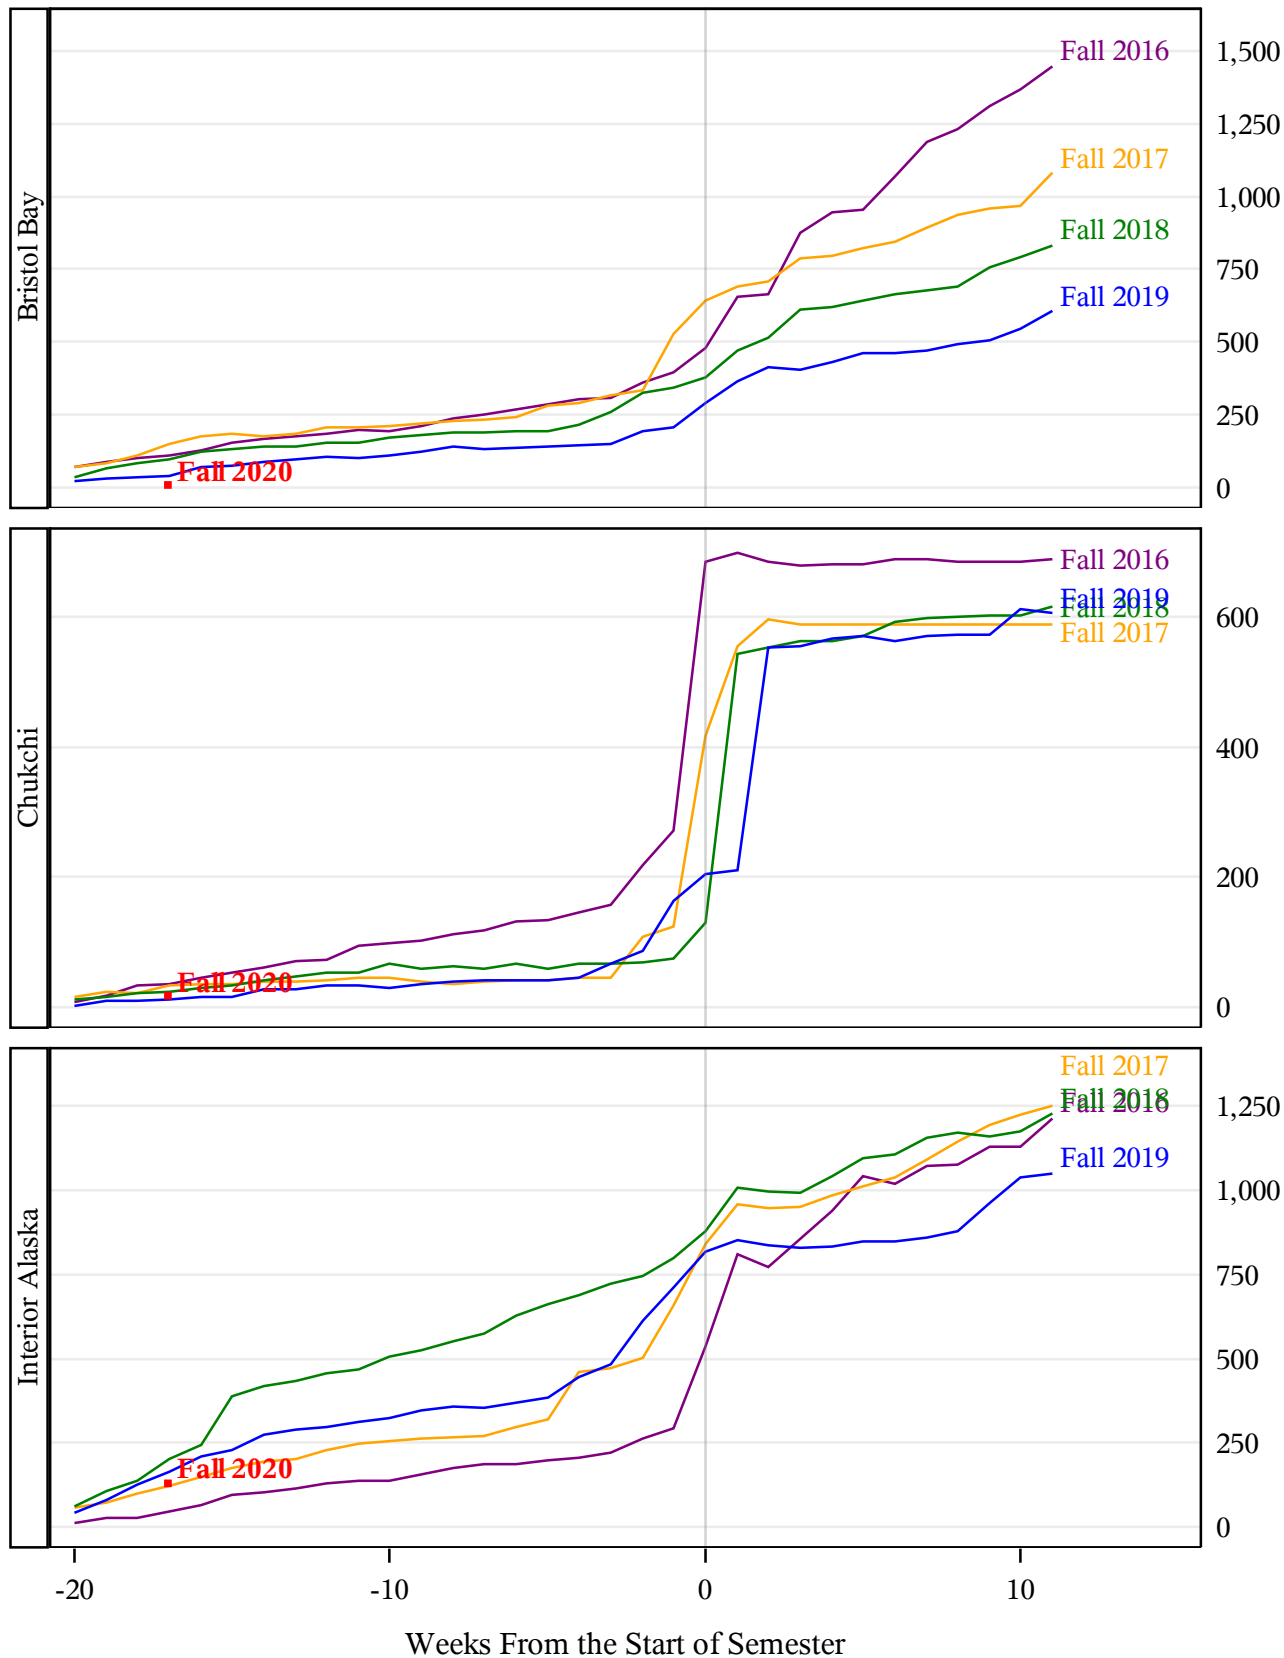

**University of Alaska Fairbanks - Early Semester Report
 Student Credit Hours Generated by Registration Week
 Fall 2016 - Fall 2020**

**University of Alaska Fairbanks - Early Semester Report
 Student Credit Hours Generated by Registration Week
 Fall 2016 - Fall 2020**