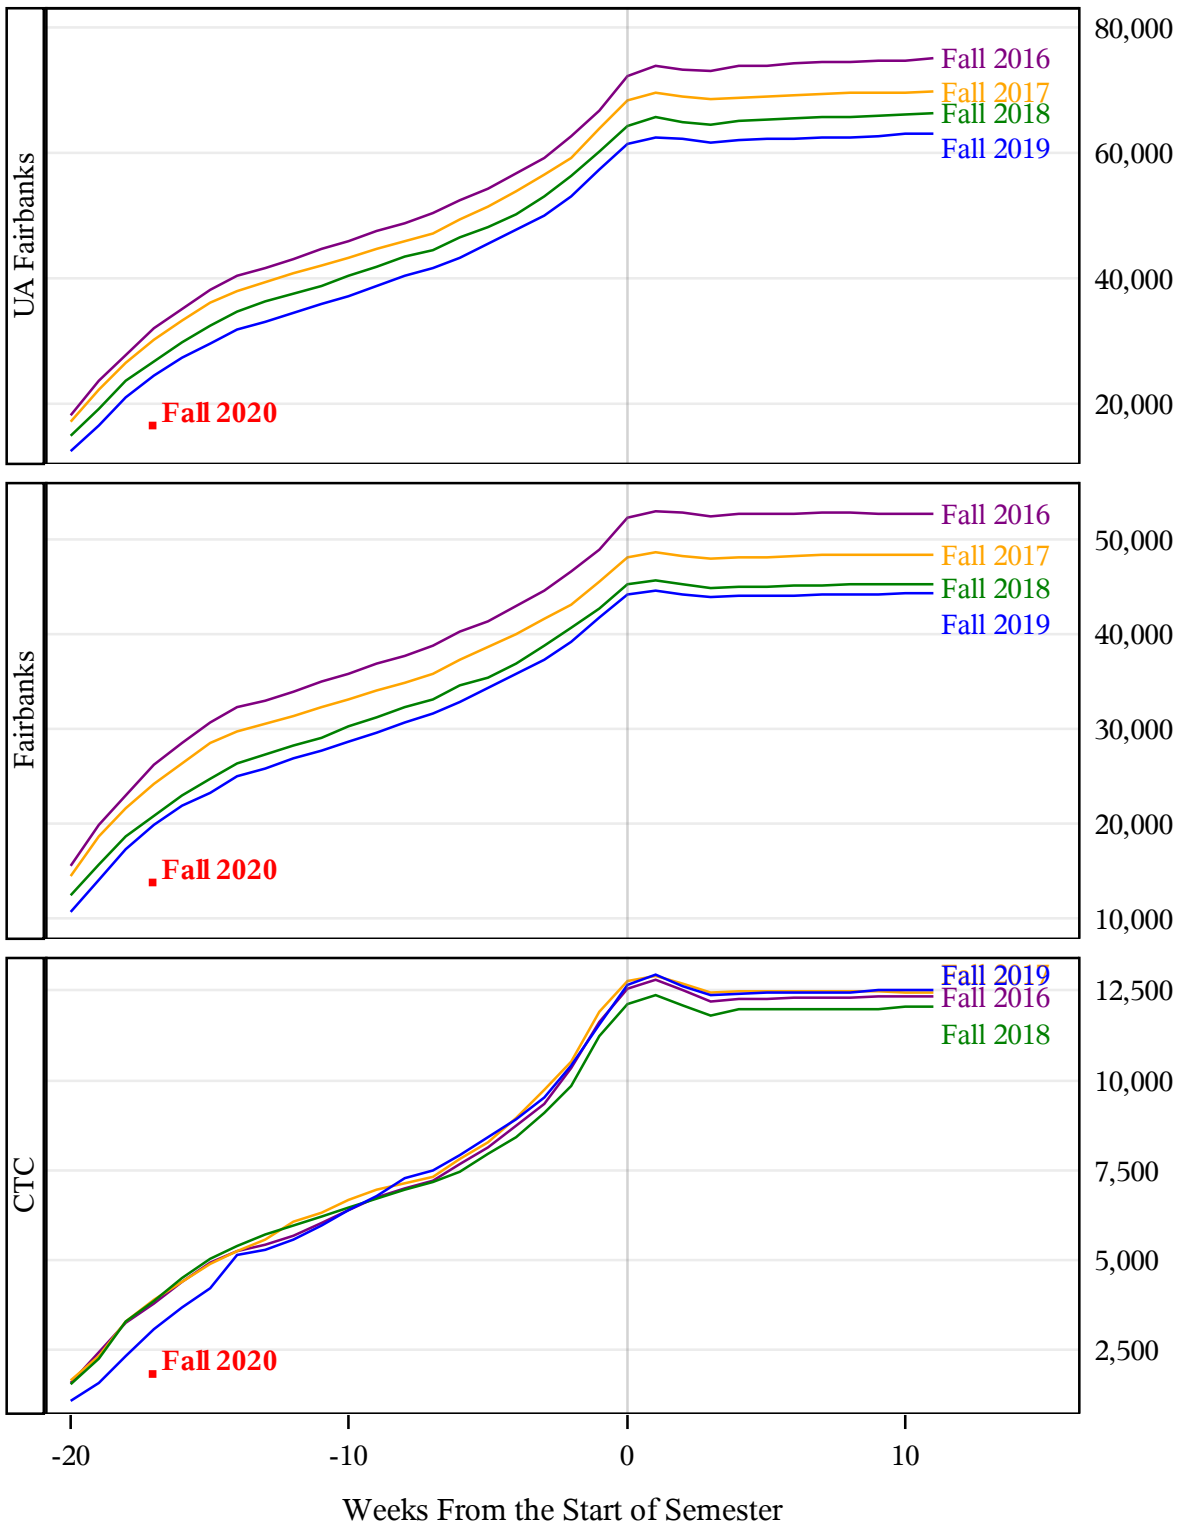

**University of Alaska Fairbanks - Early Semester Report
 Student Credit Hours Generated by Registration Week
 Fall 2016 - Fall 2020**

**University of Alaska Fairbanks - Early Semester Report
 Student Credit Hours Generated by Registration Week
 Fall 2016 - Fall 2020**