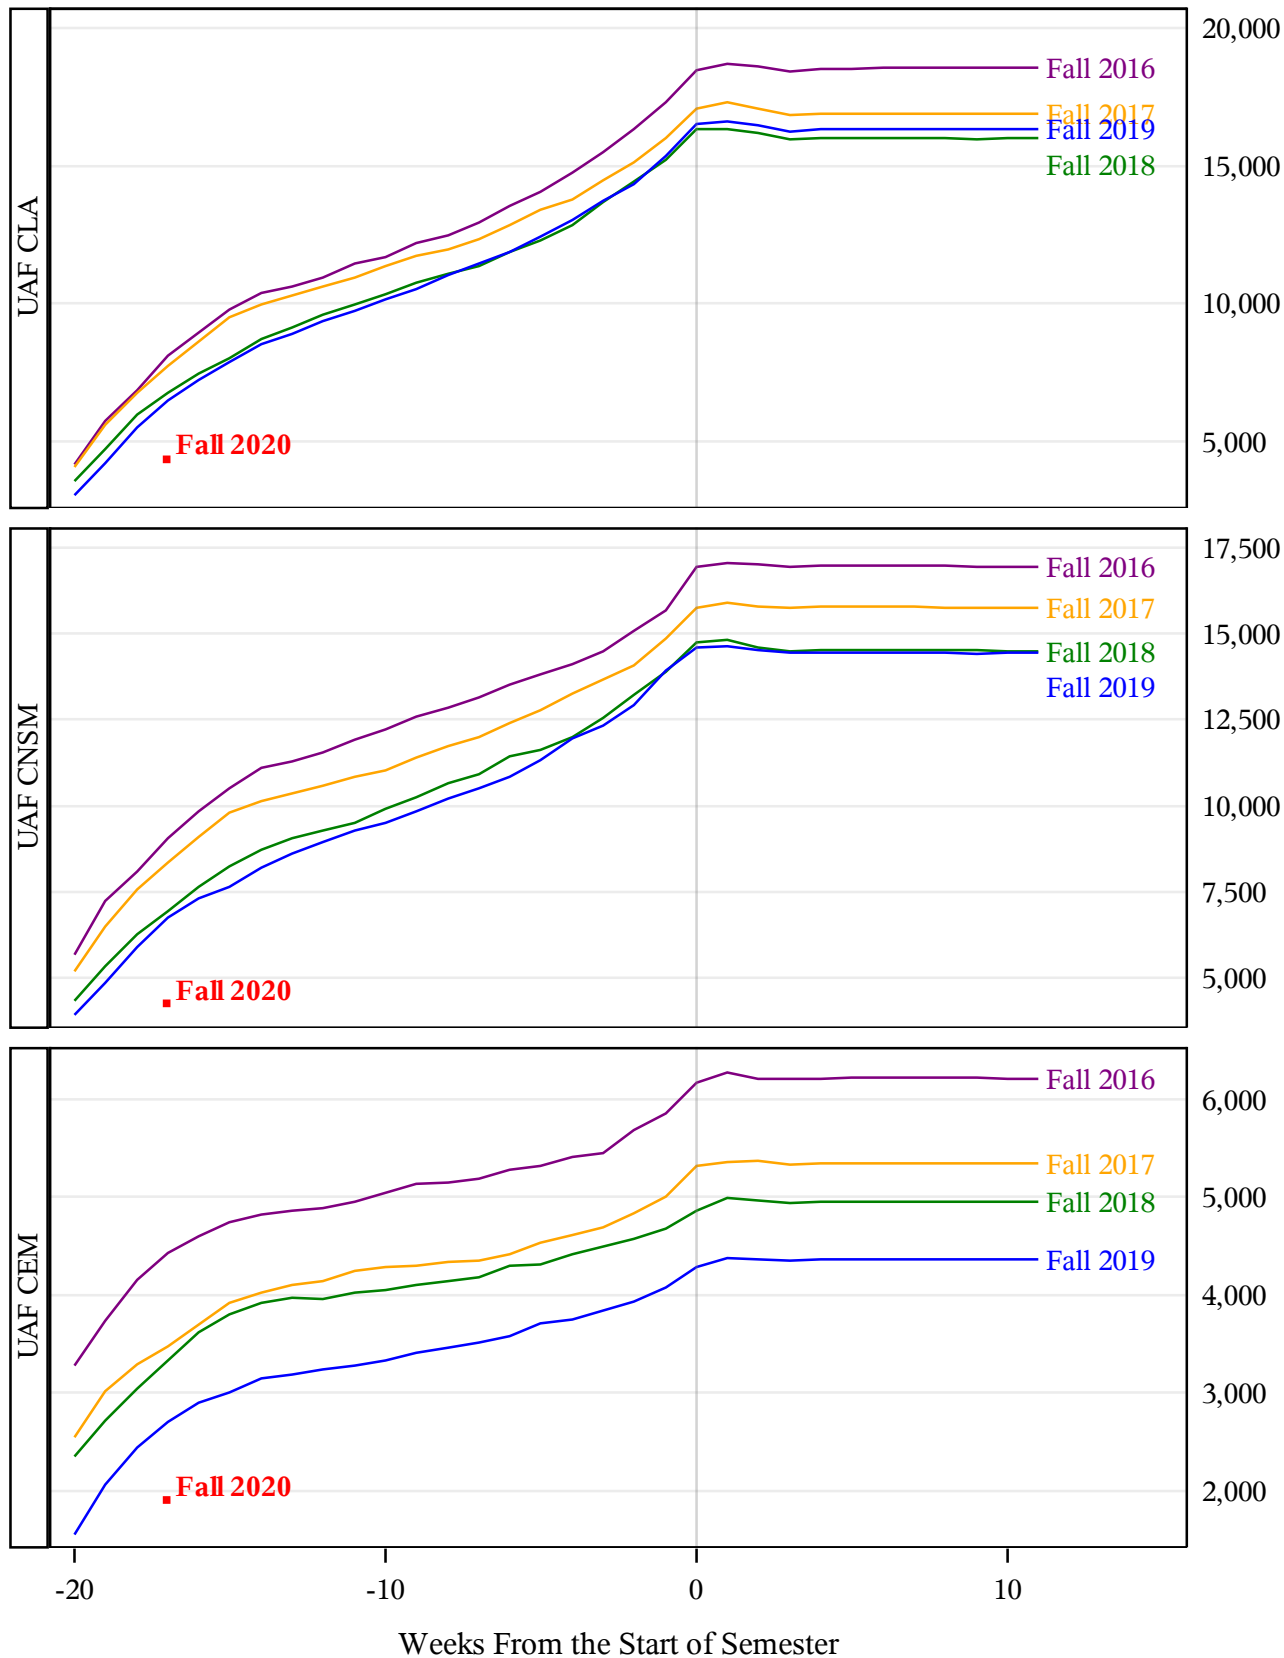

**University of Alaska Fairbanks - Early Semester Report
 Student Credit Hours Generated by Registration Week
 Fall 2016 - Fall 2020**

**University of Alaska Fairbanks - Early Semester Report
 Student Credit Hours Generated by Registration Week
 Fall 2016 - Fall 2020**