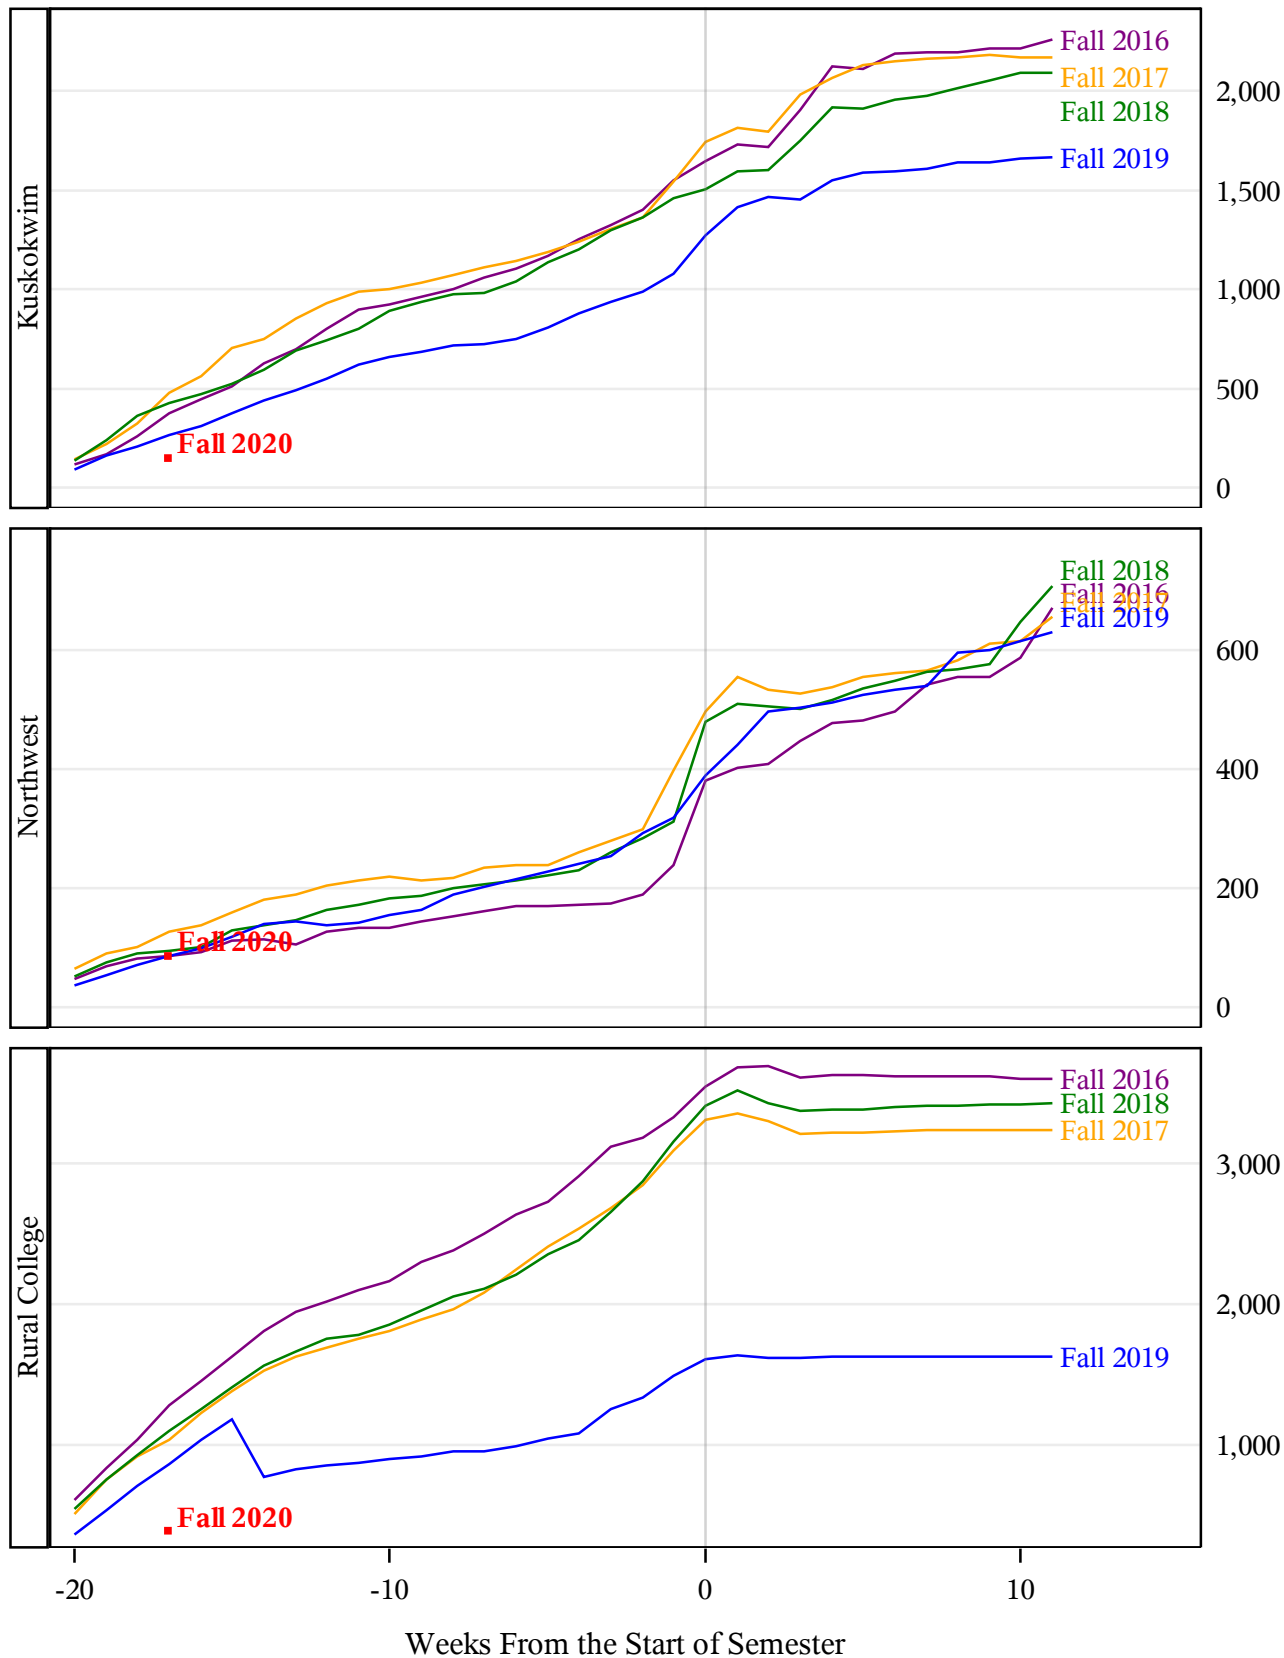

**University of Alaska Fairbanks - Early Semester Report
 Student Credit Hours Generated by Registration Week
 Fall 2016 - Fall 2020**

**University of Alaska Fairbanks - Early Semester Report
 Student Credit Hours Generated by Registration Week
 Fall 2016 - Fall 2020**