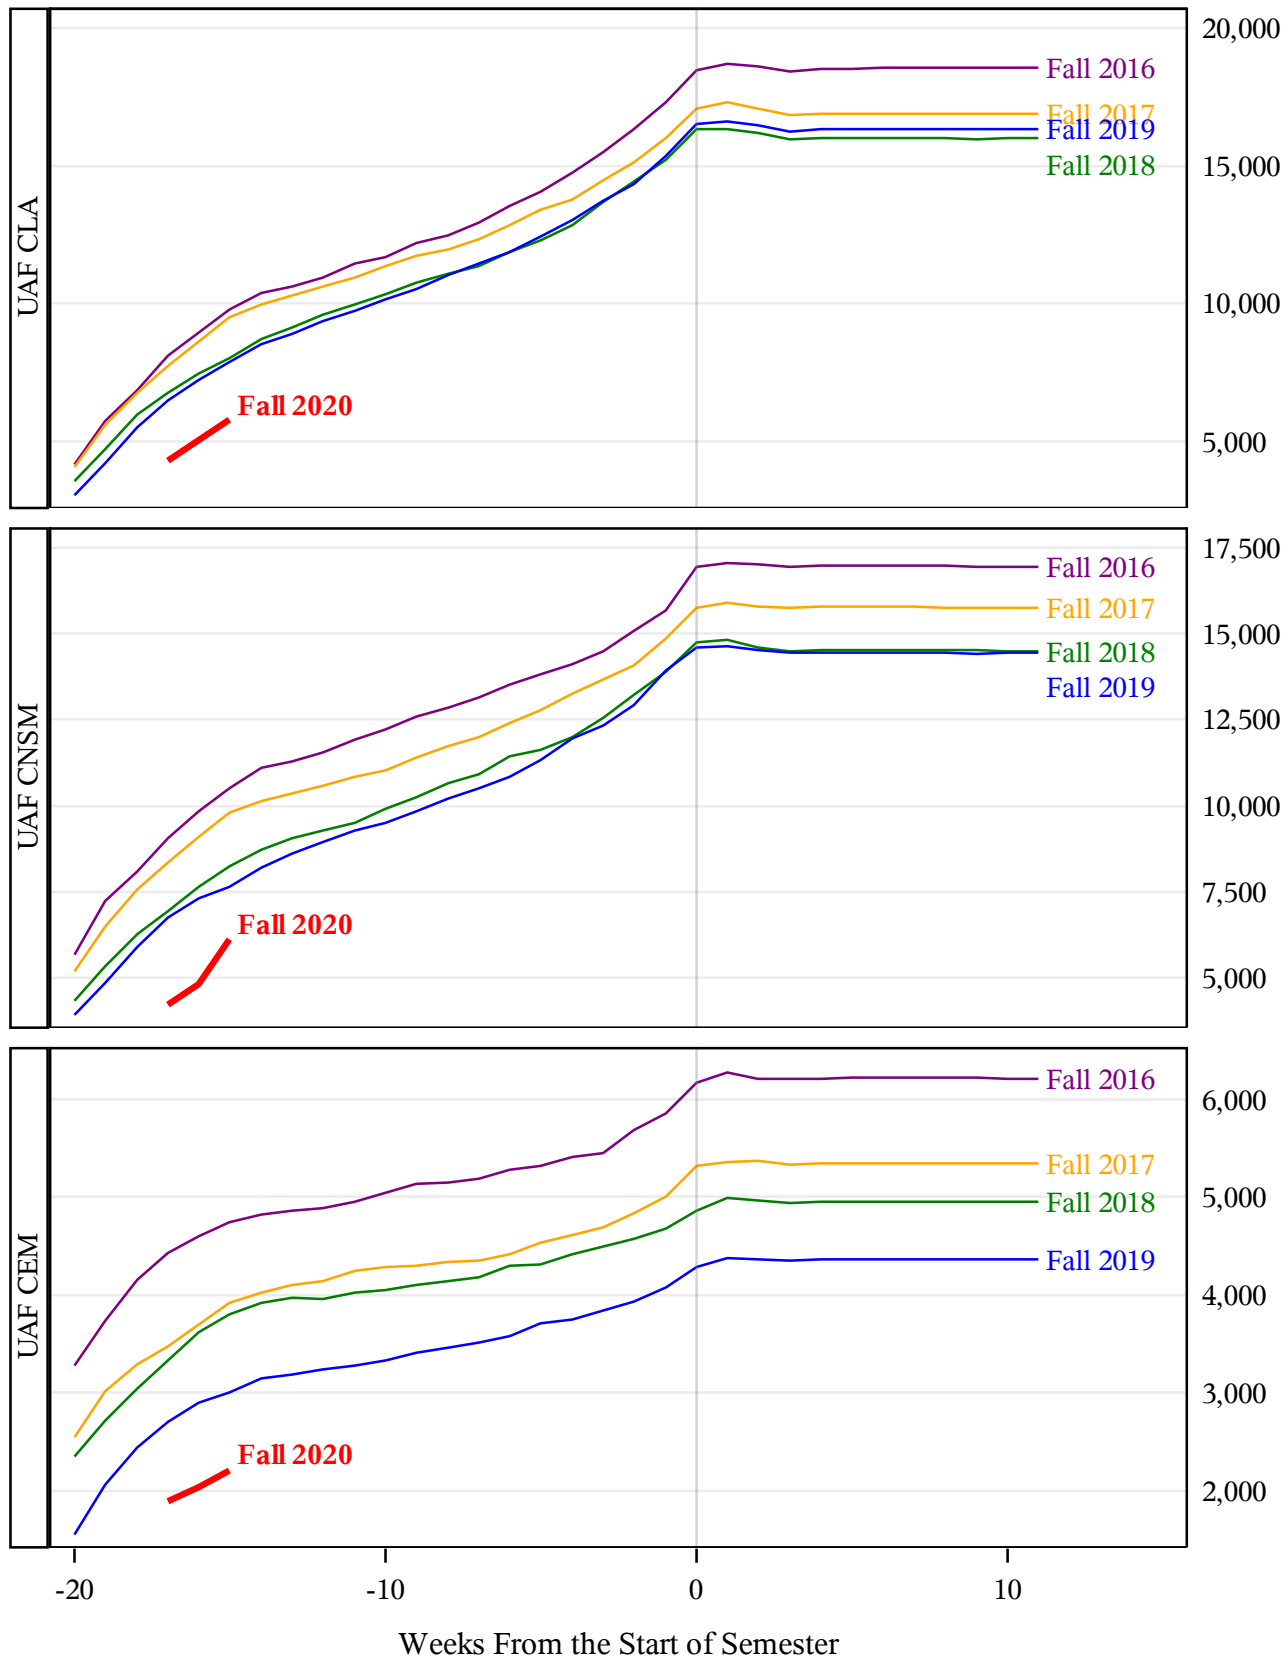

**University of Alaska Fairbanks - Early Semester Report
 Student Credit Hours Generated by Registration Week
 Fall 2016 - Fall 2020**

**University of Alaska Fairbanks - Early Semester Report
 Student Credit Hours Generated by Registration Week
 Fall 2016 - Fall 2020**