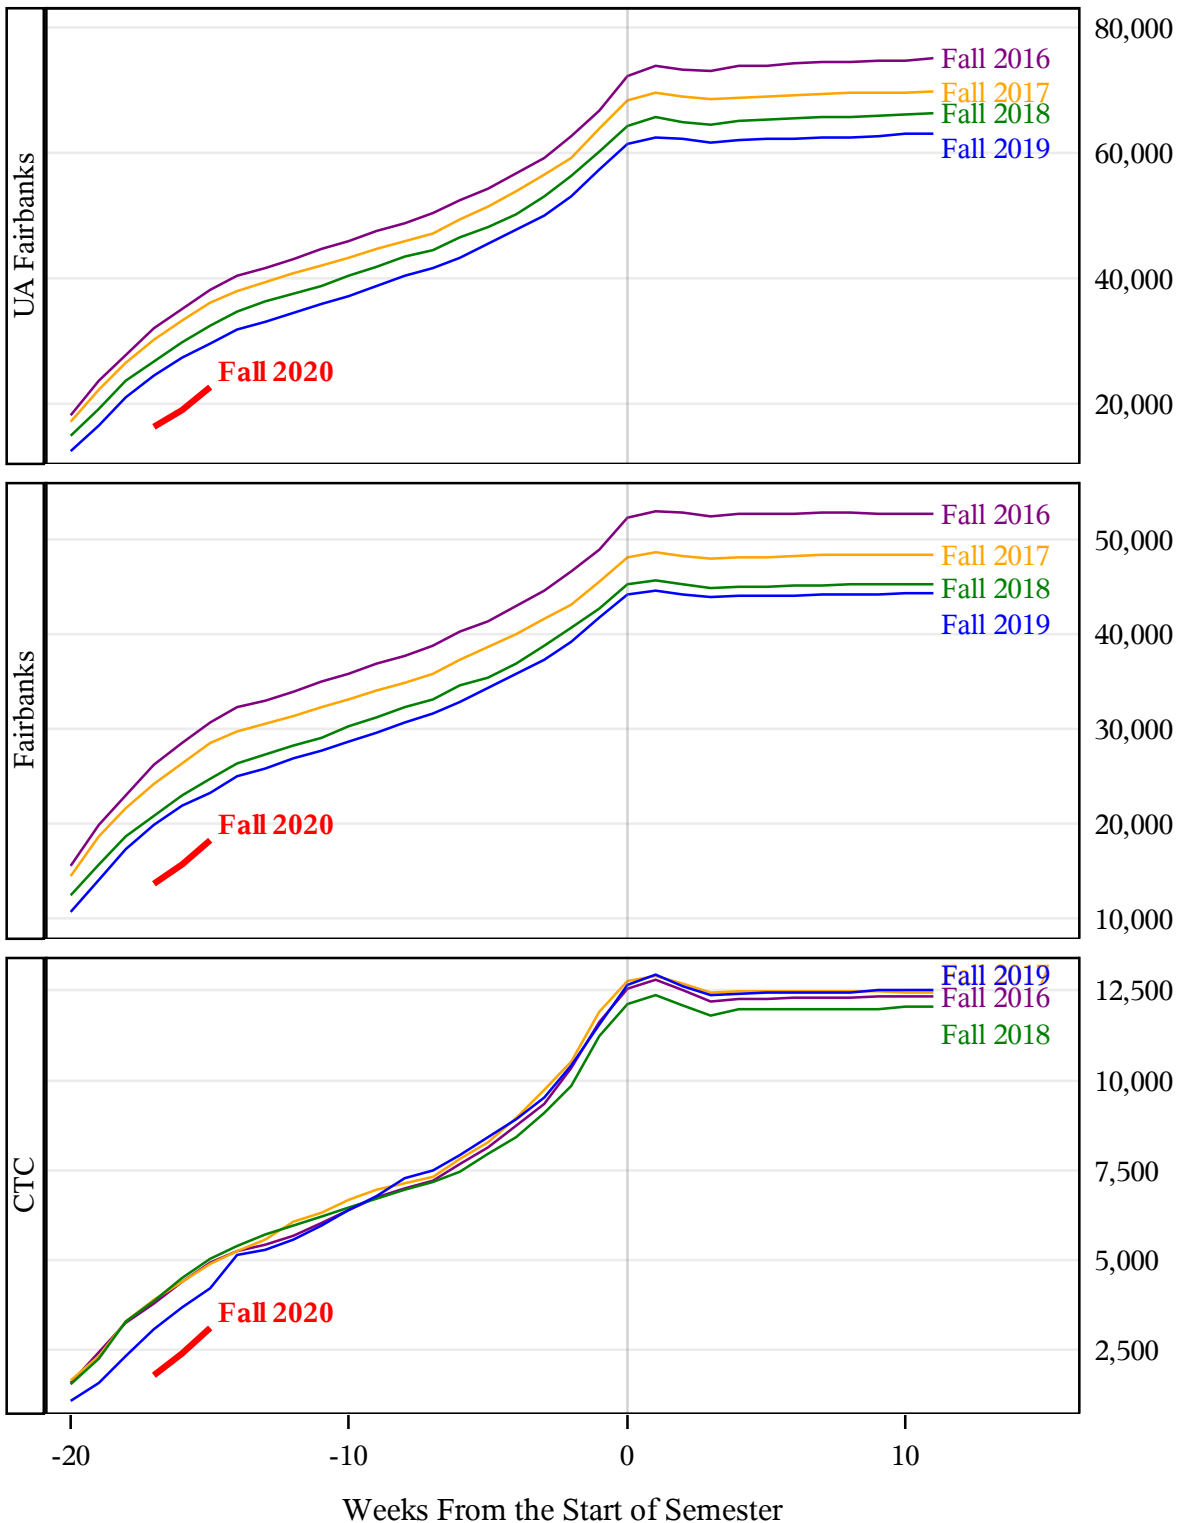

**University of Alaska Fairbanks - Early Semester Report
 Student Credit Hours Generated by Registration Week
 Fall 2016 - Fall 2020**

**University of Alaska Fairbanks - Early Semester Report
 Student Credit Hours Generated by Registration Week
 Fall 2016 - Fall 2020**