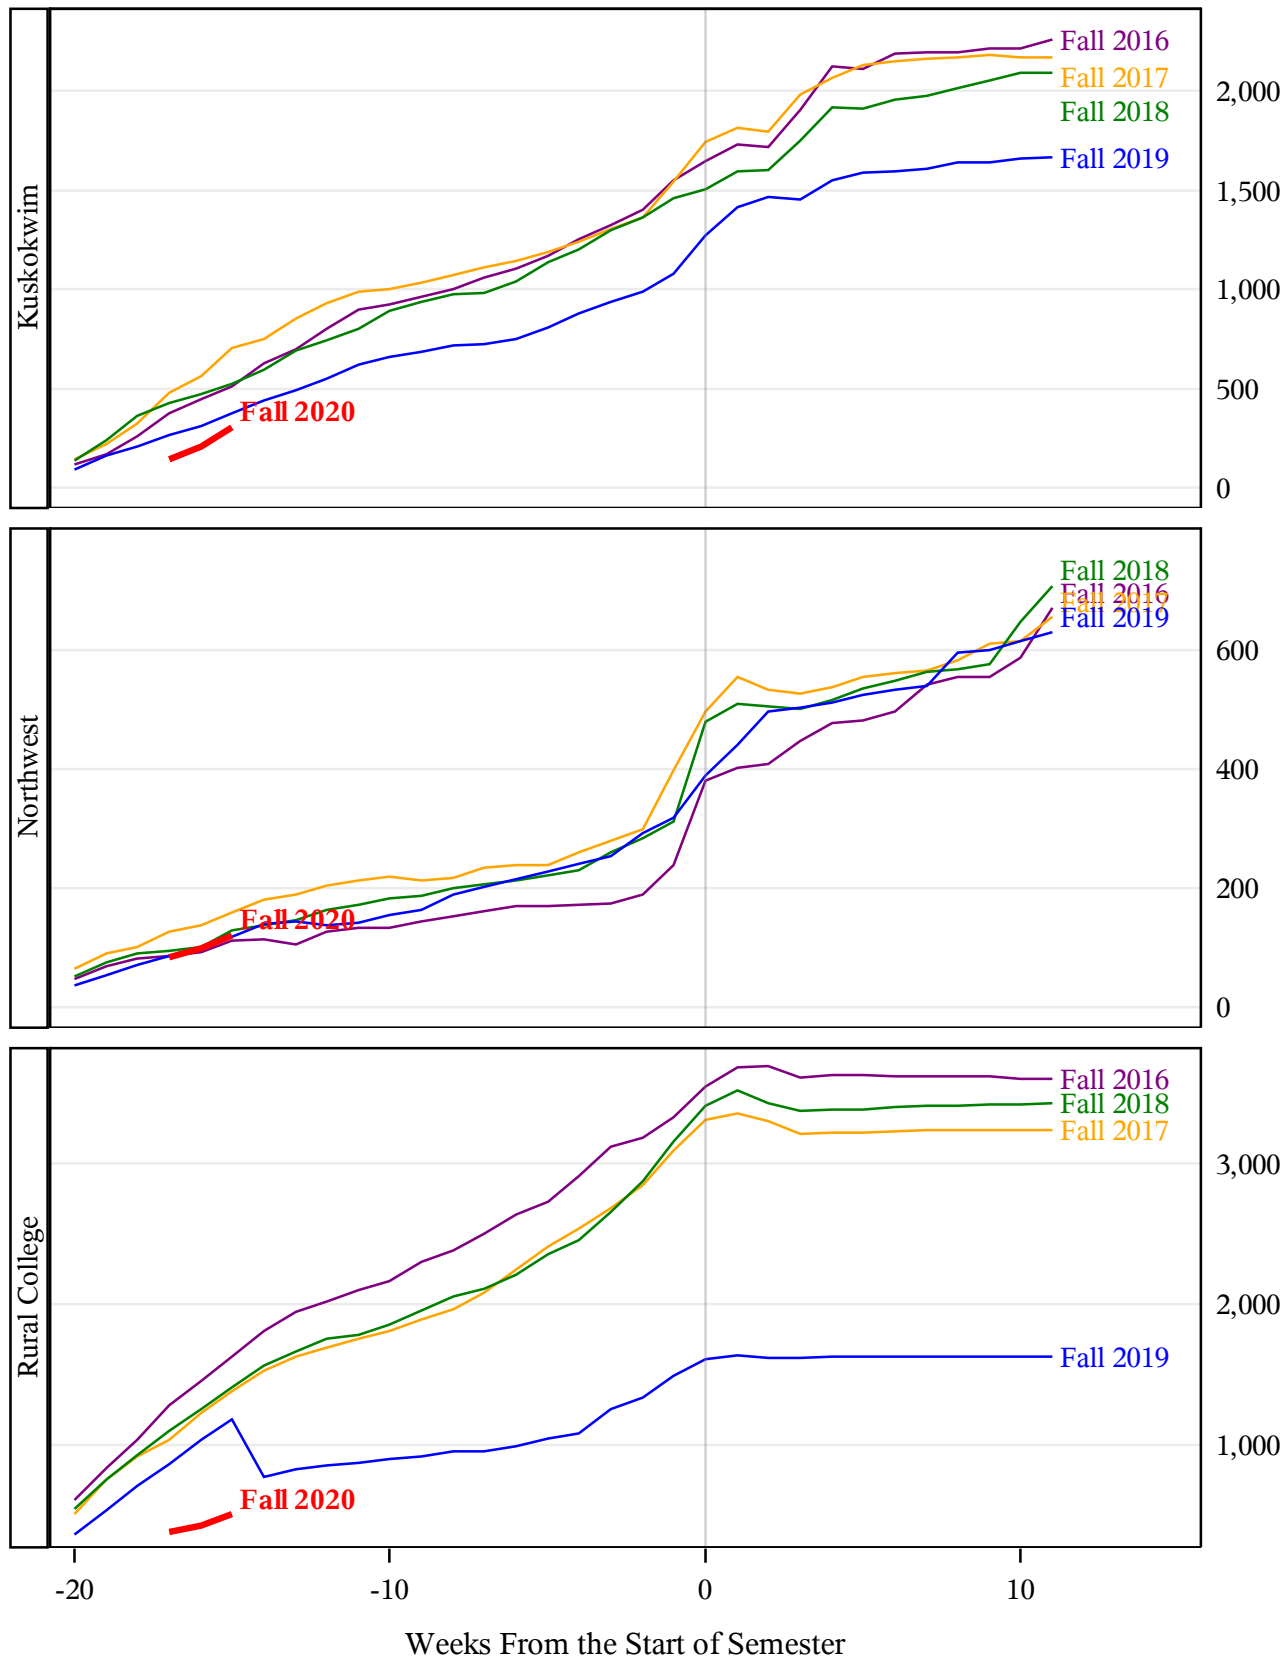

**University of Alaska Fairbanks - Early Semester Report
 Student Credit Hours Generated by Registration Week
 Fall 2016 - Fall 2020**

**University of Alaska Fairbanks - Early Semester Report
 Student Credit Hours Generated by Registration Week
 Fall 2016 - Fall 2020**