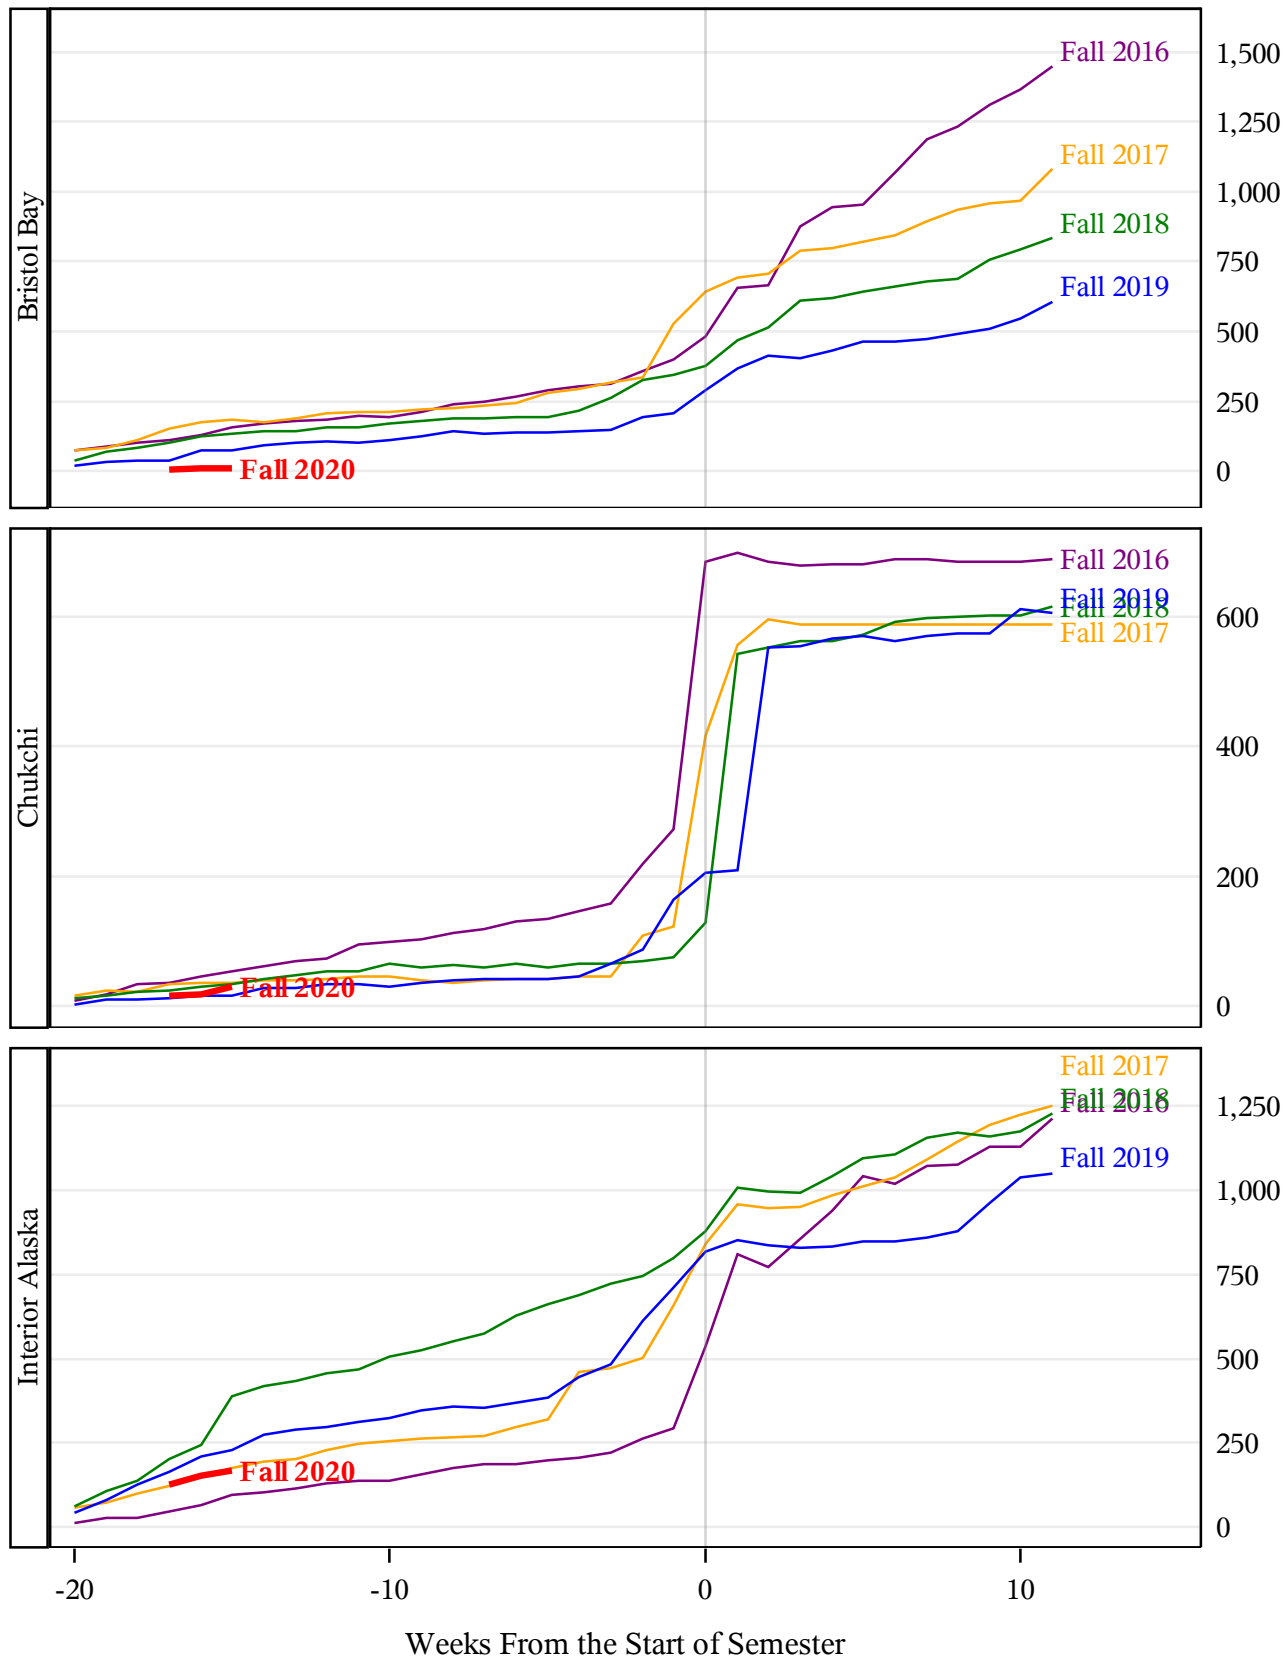

**University of Alaska Fairbanks - Early Semester Report
 Student Credit Hours Generated by Registration Week
 Fall 2016 - Fall 2020**

**University of Alaska Fairbanks - Early Semester Report
 Student Credit Hours Generated by Registration Week
 Fall 2016 - Fall 2020**