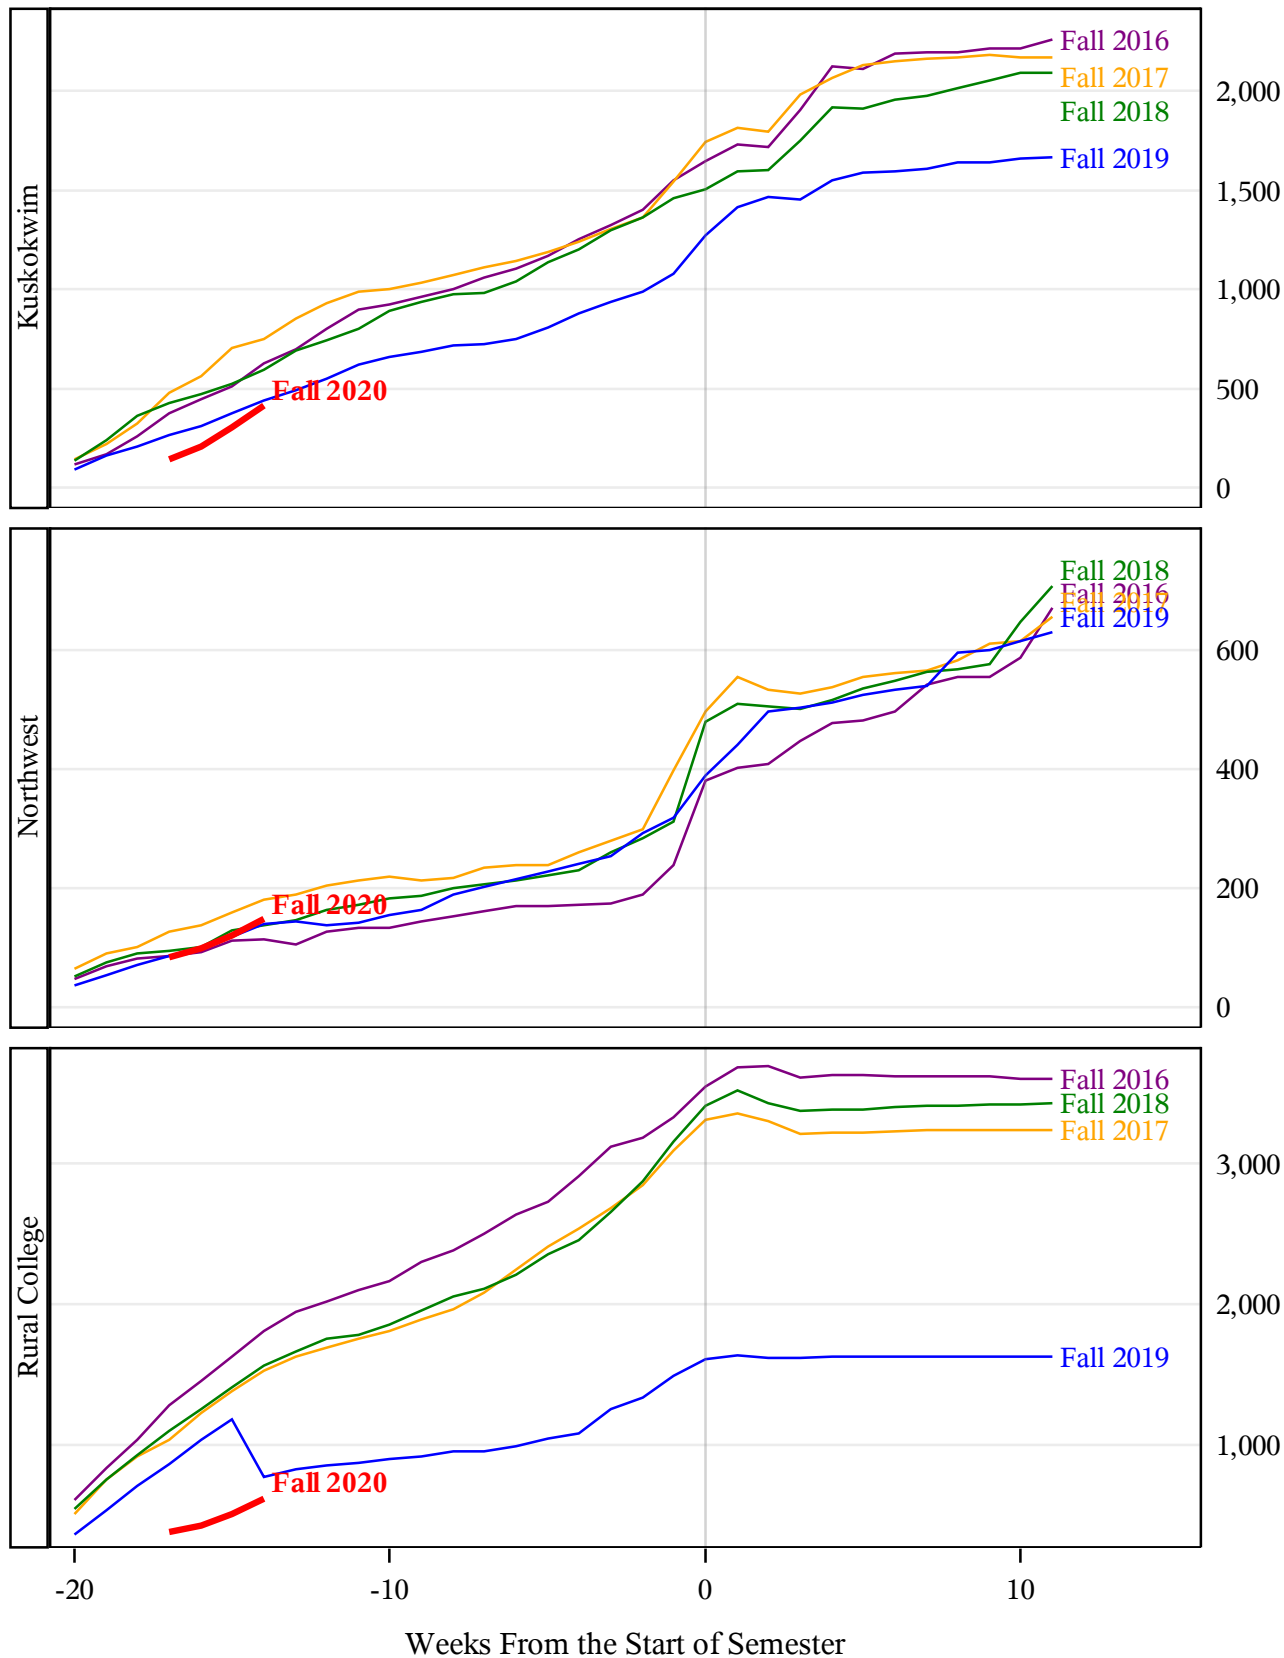

**University of Alaska Fairbanks - Early Semester Report
 Student Credit Hours Generated by Registration Week
 Fall 2016 - Fall 2020**

**University of Alaska Fairbanks - Early Semester Report
 Student Credit Hours Generated by Registration Week
 Fall 2016 - Fall 2020**