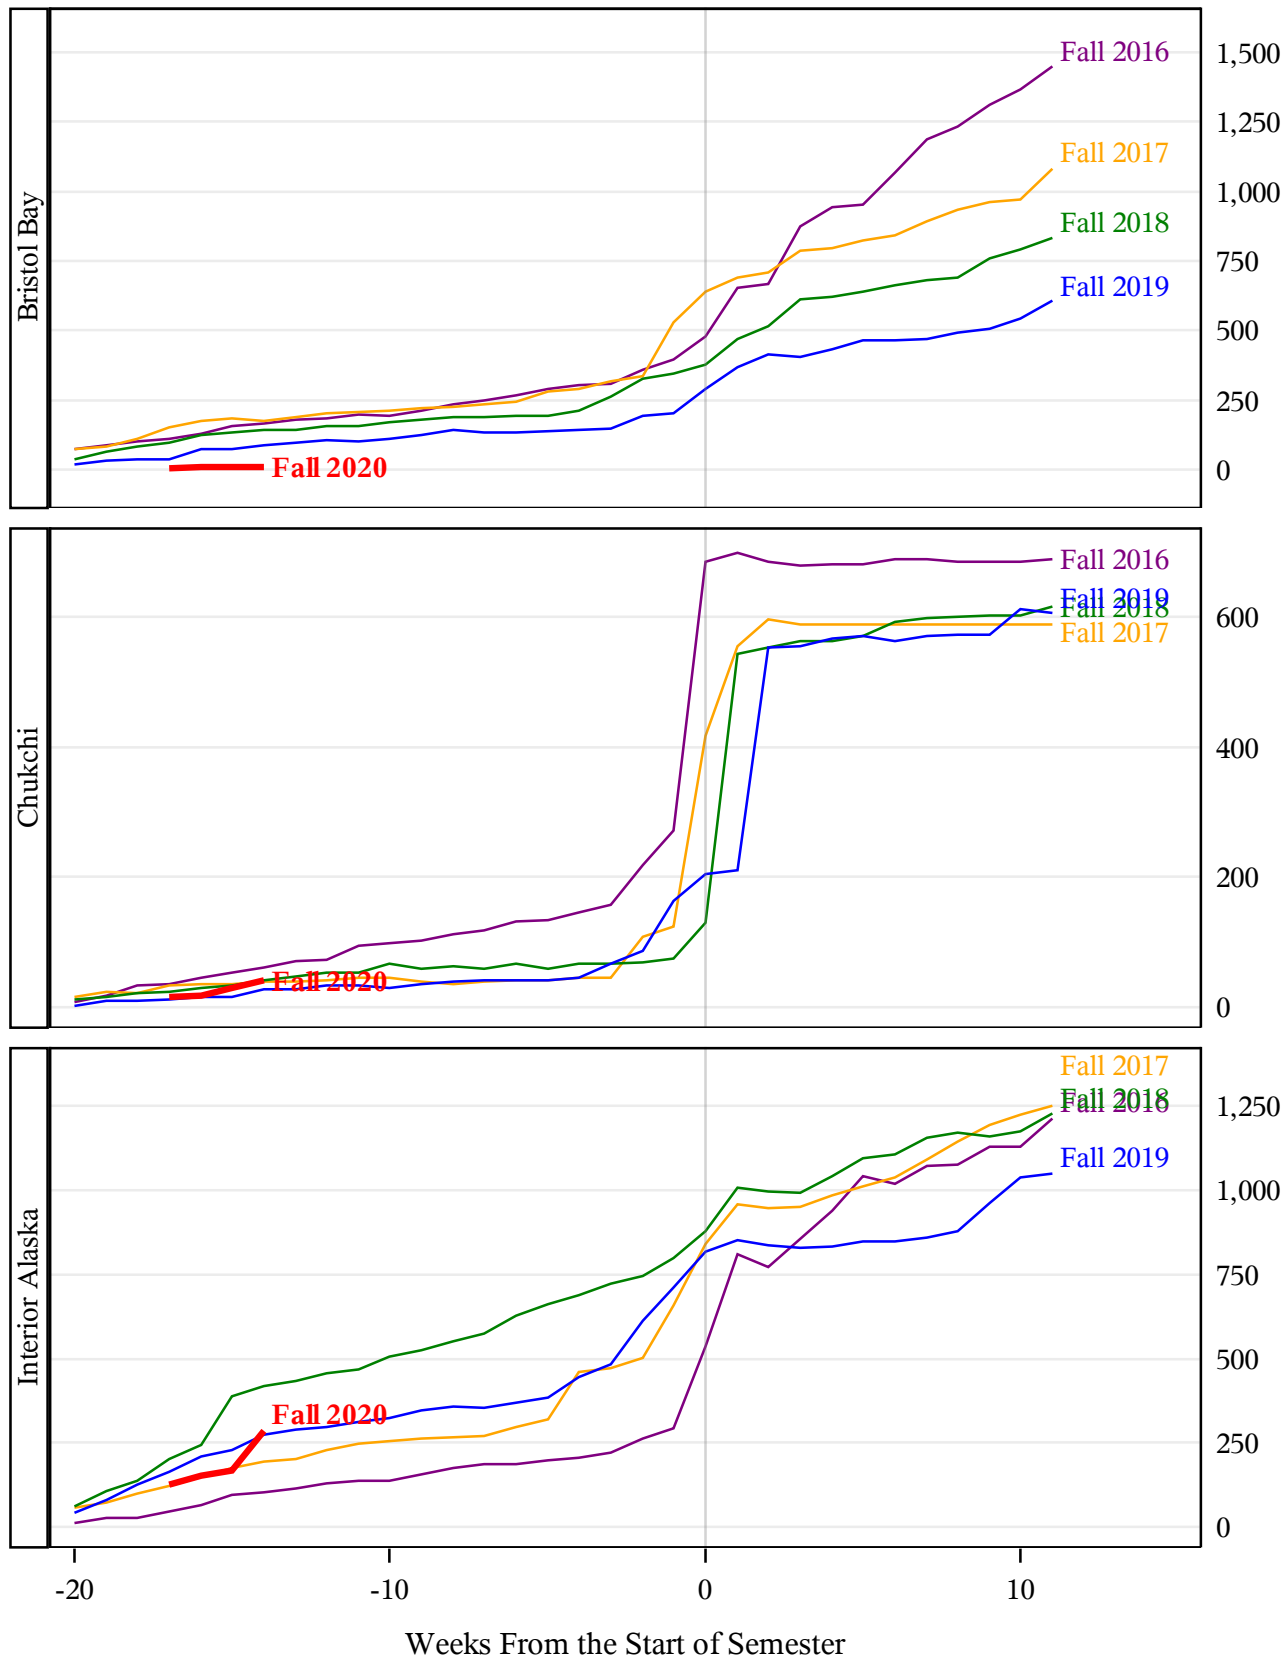

**University of Alaska Fairbanks - Early Semester Report
 Student Credit Hours Generated by Registration Week
 Fall 2016 - Fall 2020**

**University of Alaska Fairbanks - Early Semester Report
 Student Credit Hours Generated by Registration Week
 Fall 2016 - Fall 2020**