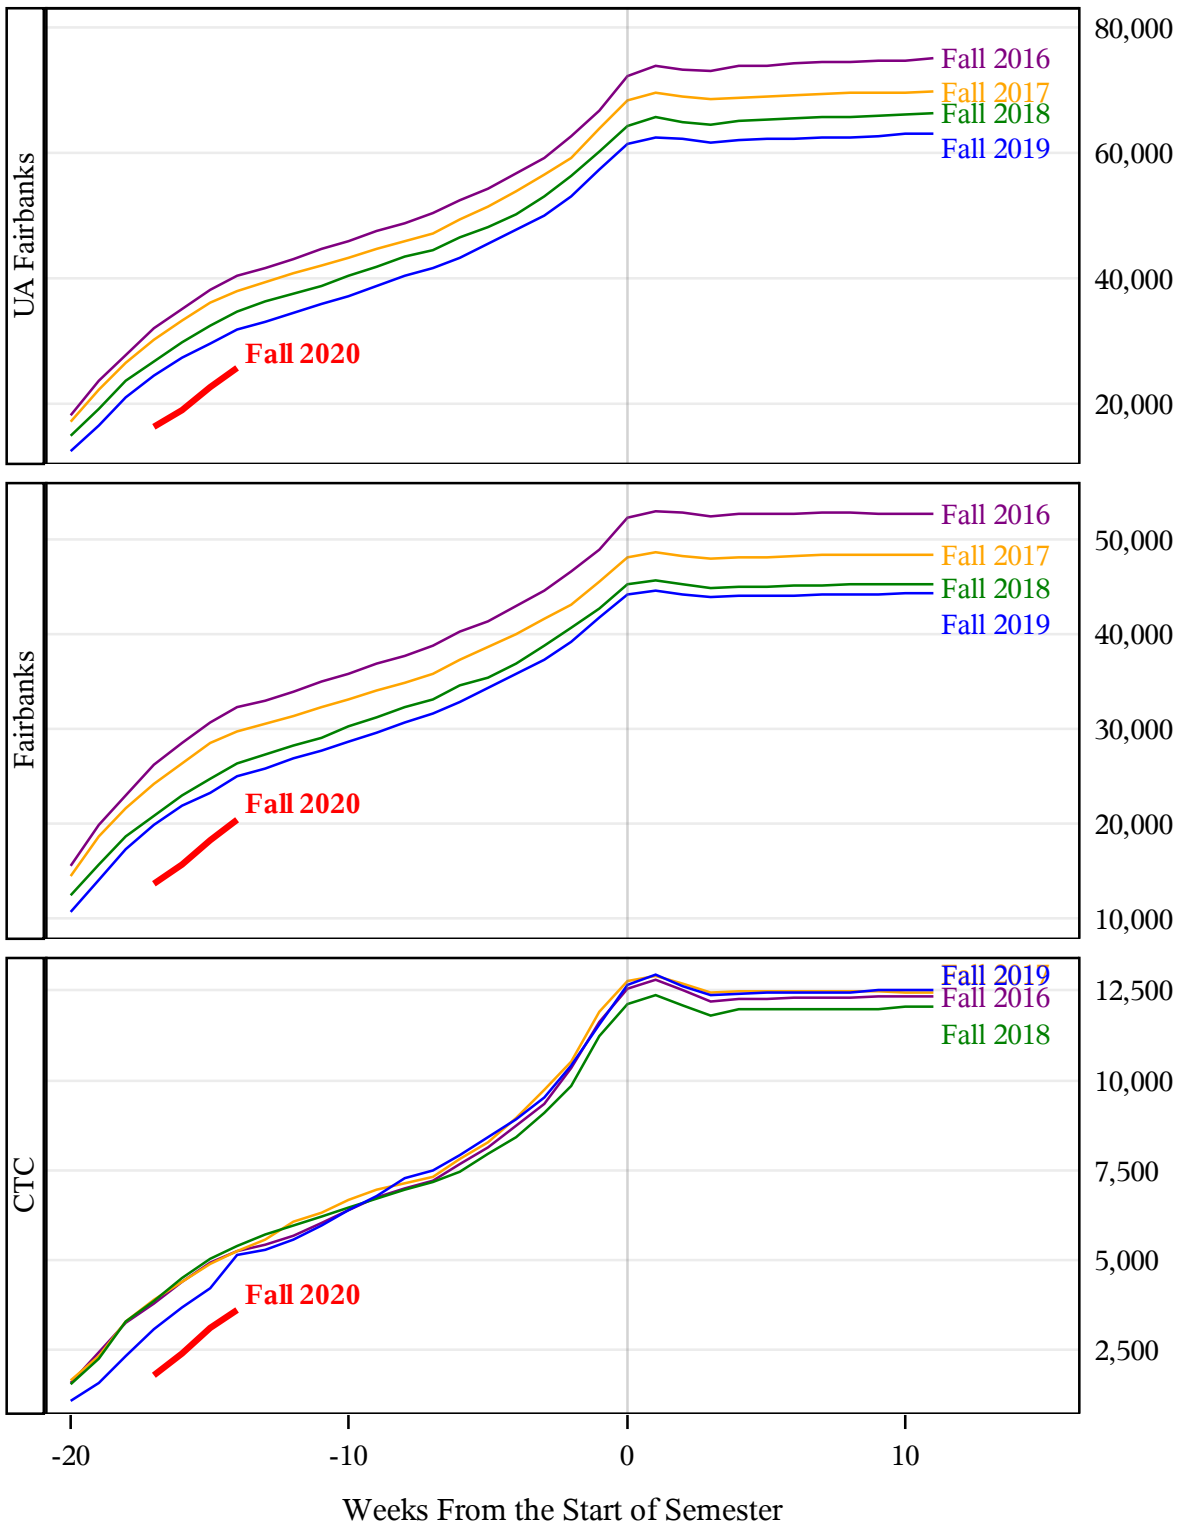

**University of Alaska Fairbanks - Early Semester Report
 Student Credit Hours Generated by Registration Week
 Fall 2016 - Fall 2020**

**University of Alaska Fairbanks - Early Semester Report
 Student Credit Hours Generated by Registration Week
 Fall 2016 - Fall 2020**