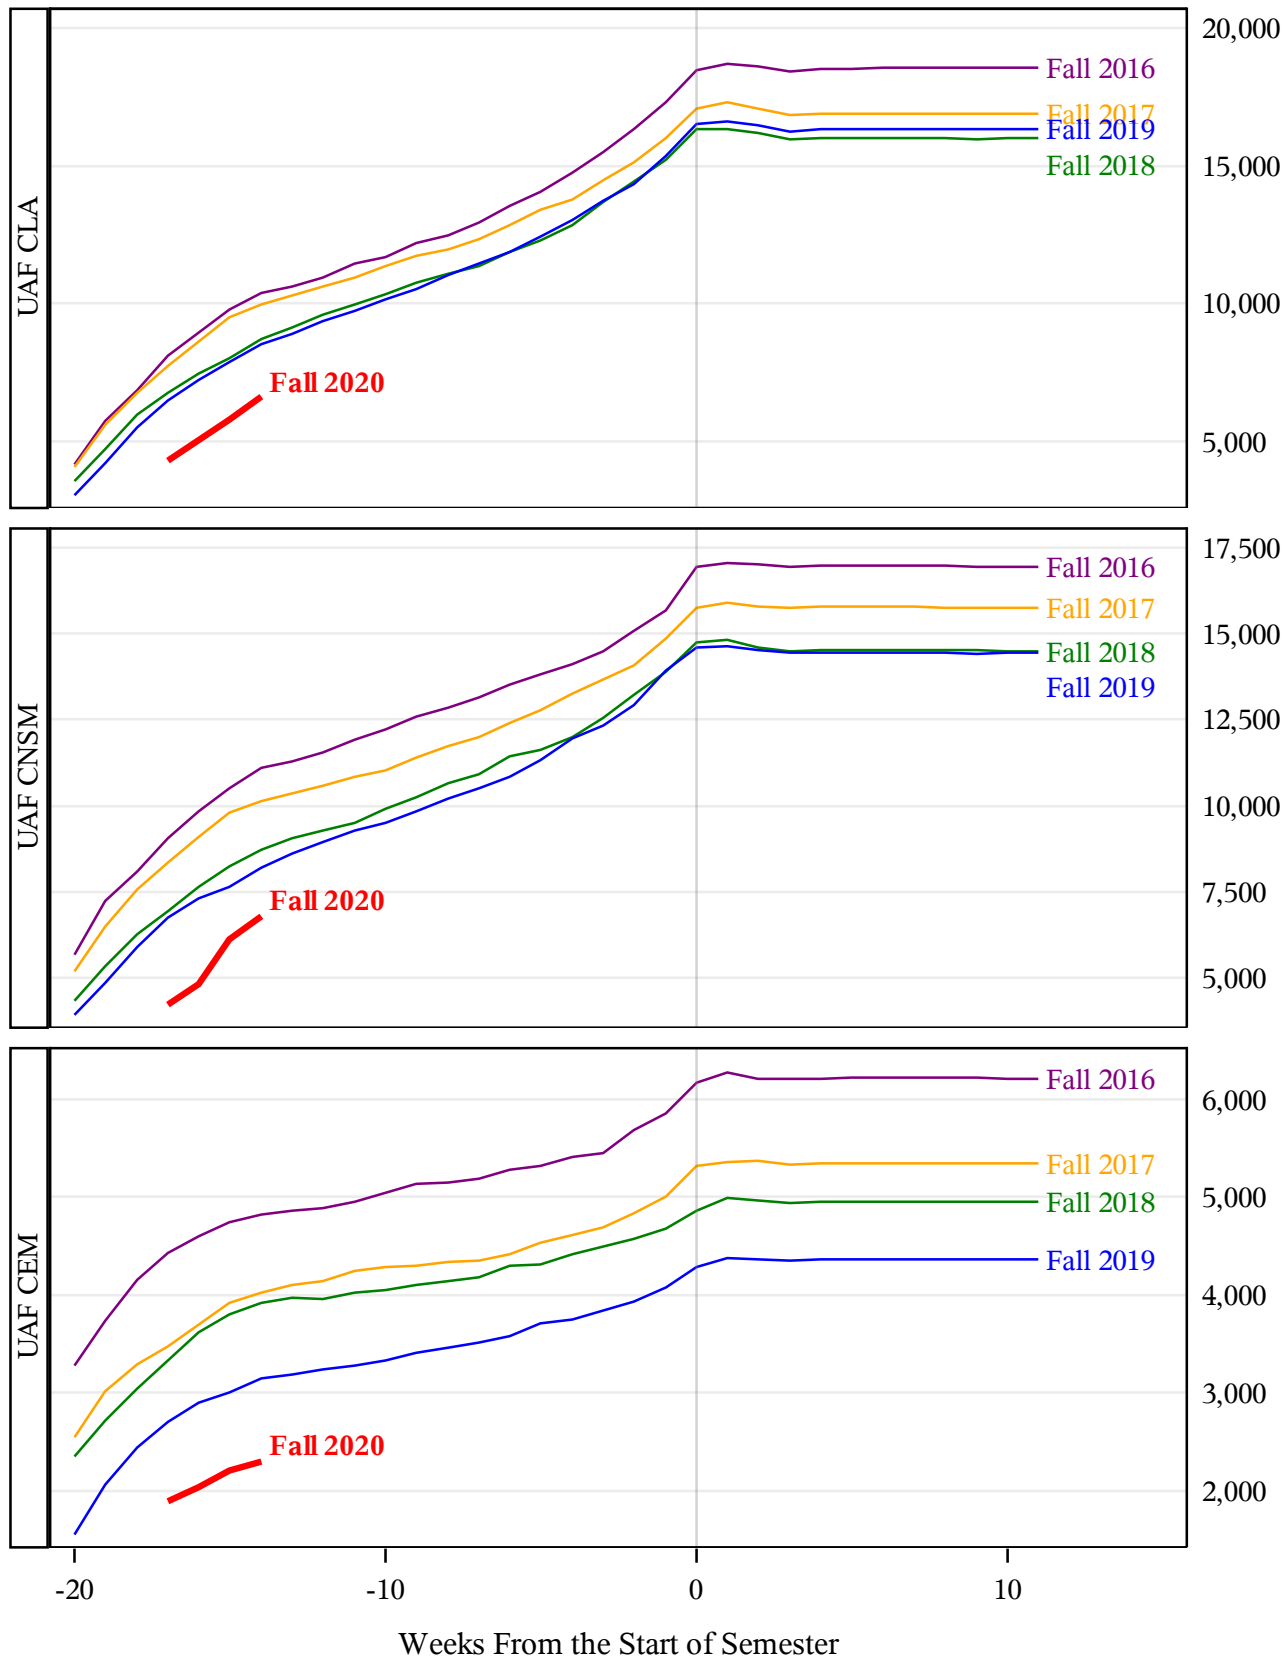

**University of Alaska Fairbanks - Early Semester Report
 Student Credit Hours Generated by Registration Week
 Fall 2016 - Fall 2020**

**University of Alaska Fairbanks - Early Semester Report
 Student Credit Hours Generated by Registration Week
 Fall 2016 - Fall 2020**