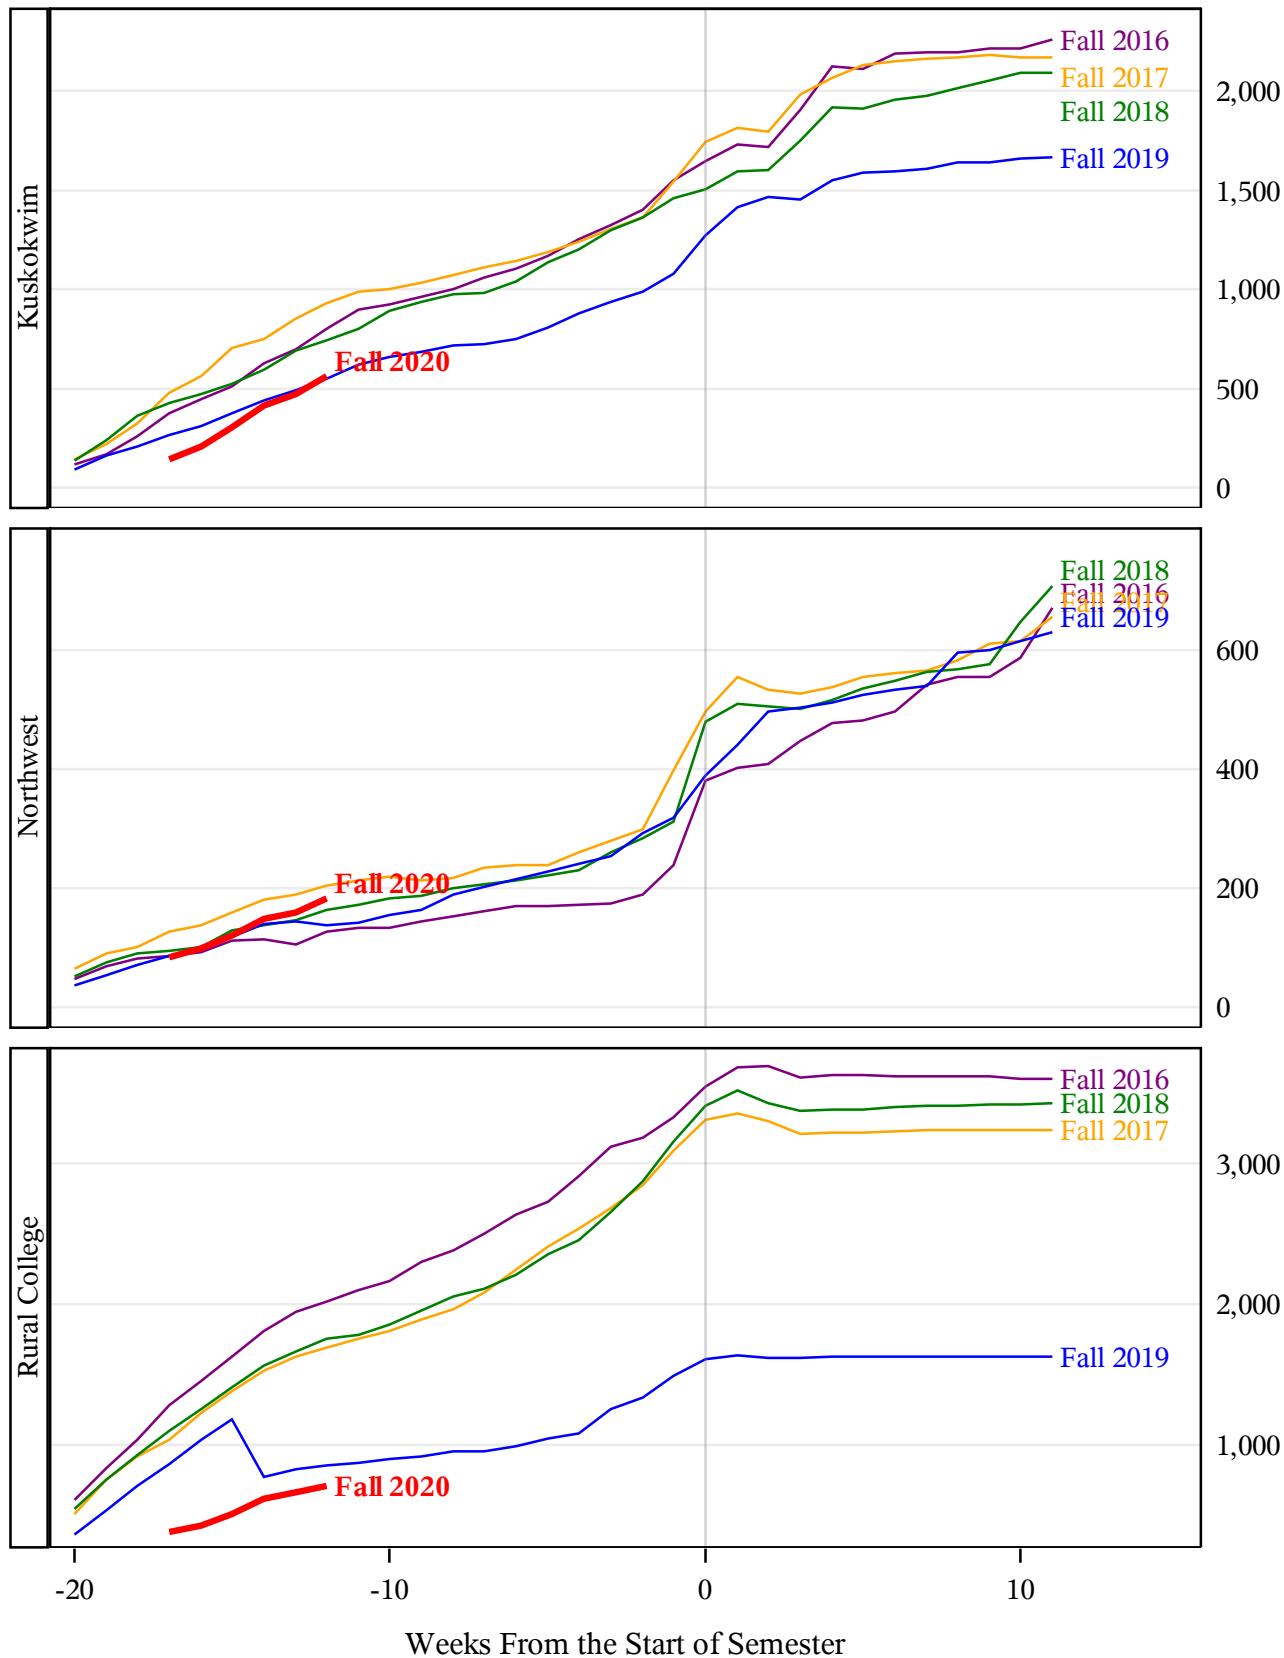

**University of Alaska Fairbanks - Early Semester Report
 Student Credit Hours Generated by Registration Week
 Fall 2016 - Fall 2020**

**University of Alaska Fairbanks - Early Semester Report
 Student Credit Hours Generated by Registration Week
 Fall 2016 - Fall 2020**