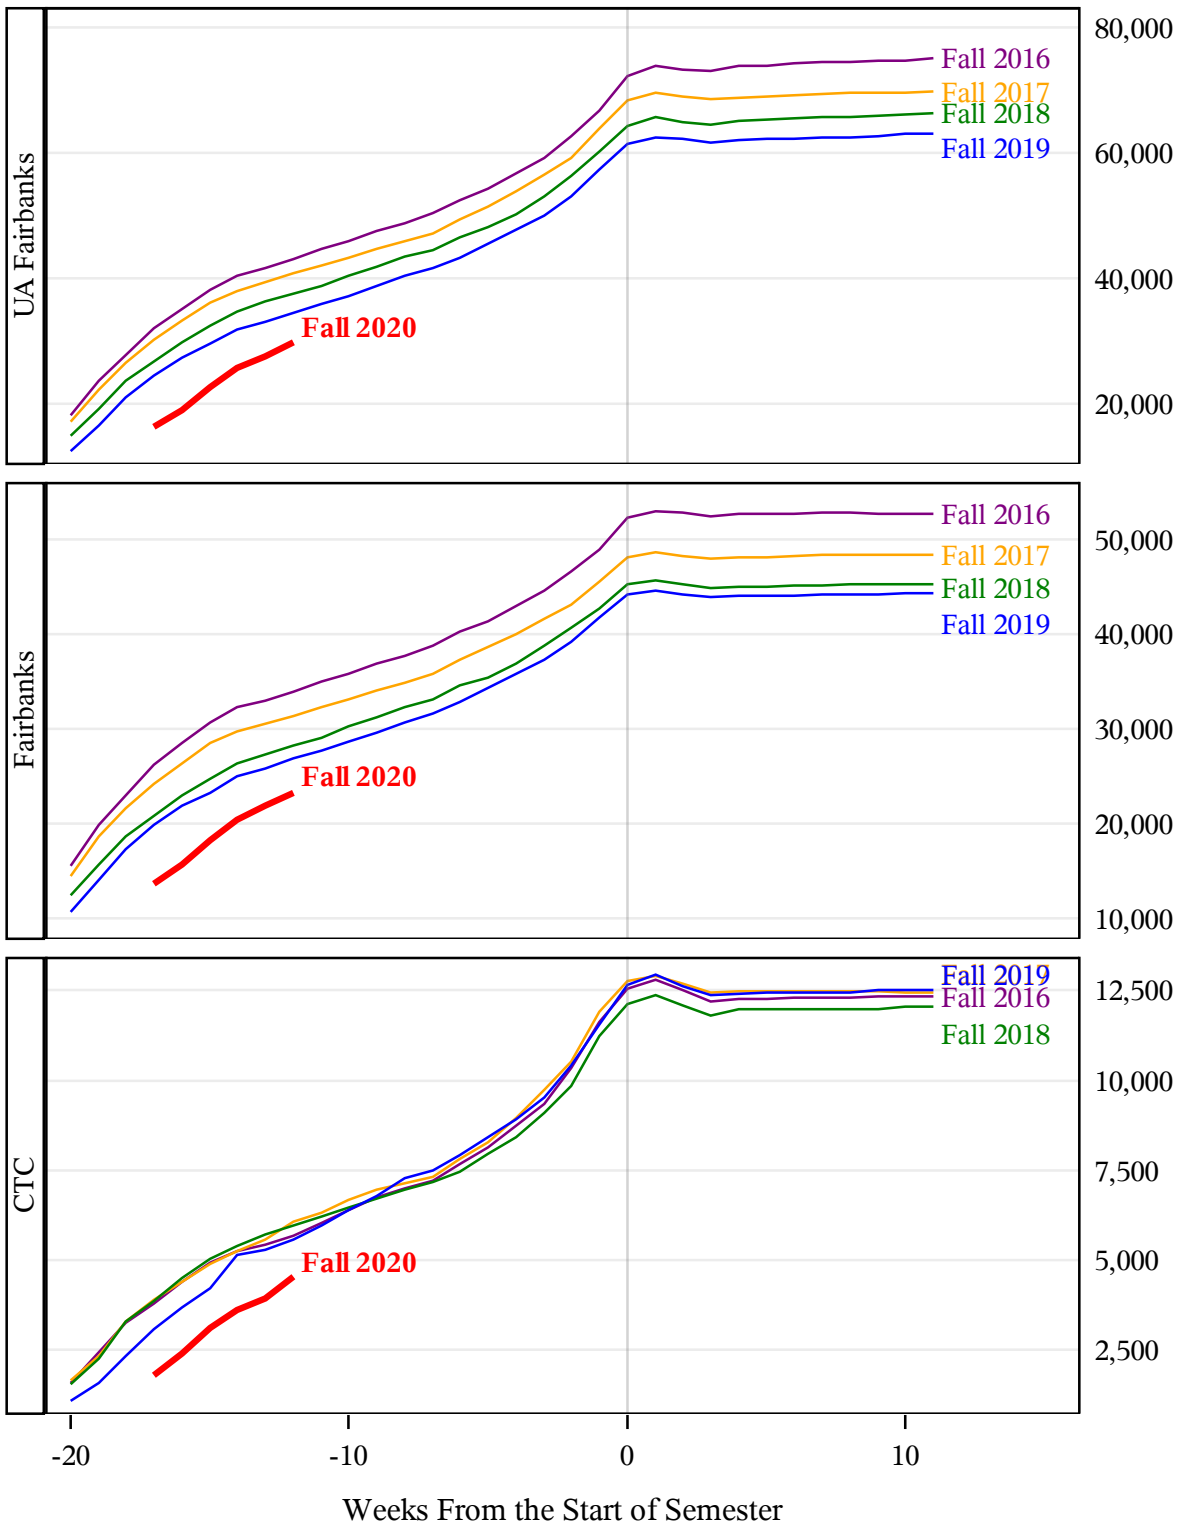

**University of Alaska Fairbanks - Early Semester Report
 Student Credit Hours Generated by Registration Week
 Fall 2016 - Fall 2020**

**University of Alaska Fairbanks - Early Semester Report
 Student Credit Hours Generated by Registration Week
 Fall 2016 - Fall 2020**