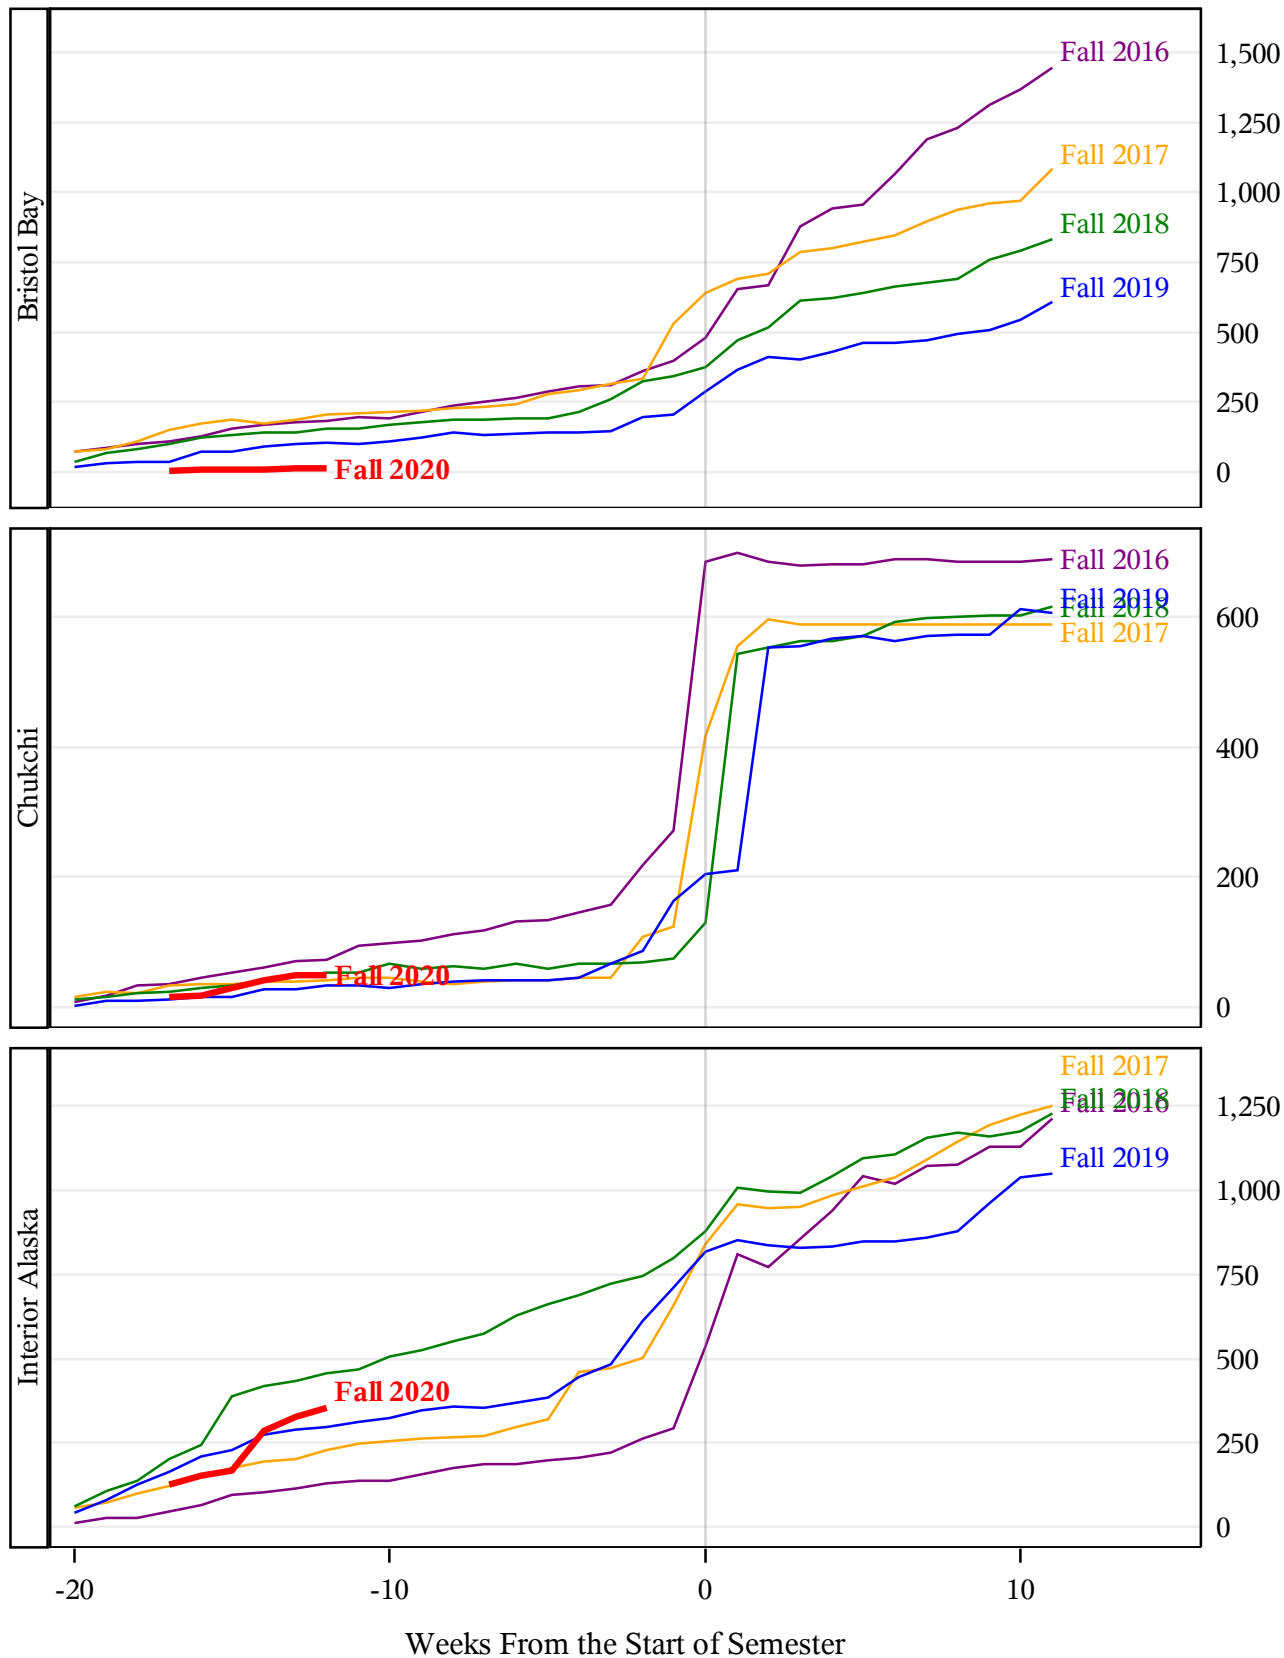

**University of Alaska Fairbanks - Early Semester Report
 Student Credit Hours Generated by Registration Week
 Fall 2016 - Fall 2020**

**University of Alaska Fairbanks - Early Semester Report
 Student Credit Hours Generated by Registration Week
 Fall 2016 - Fall 2020**