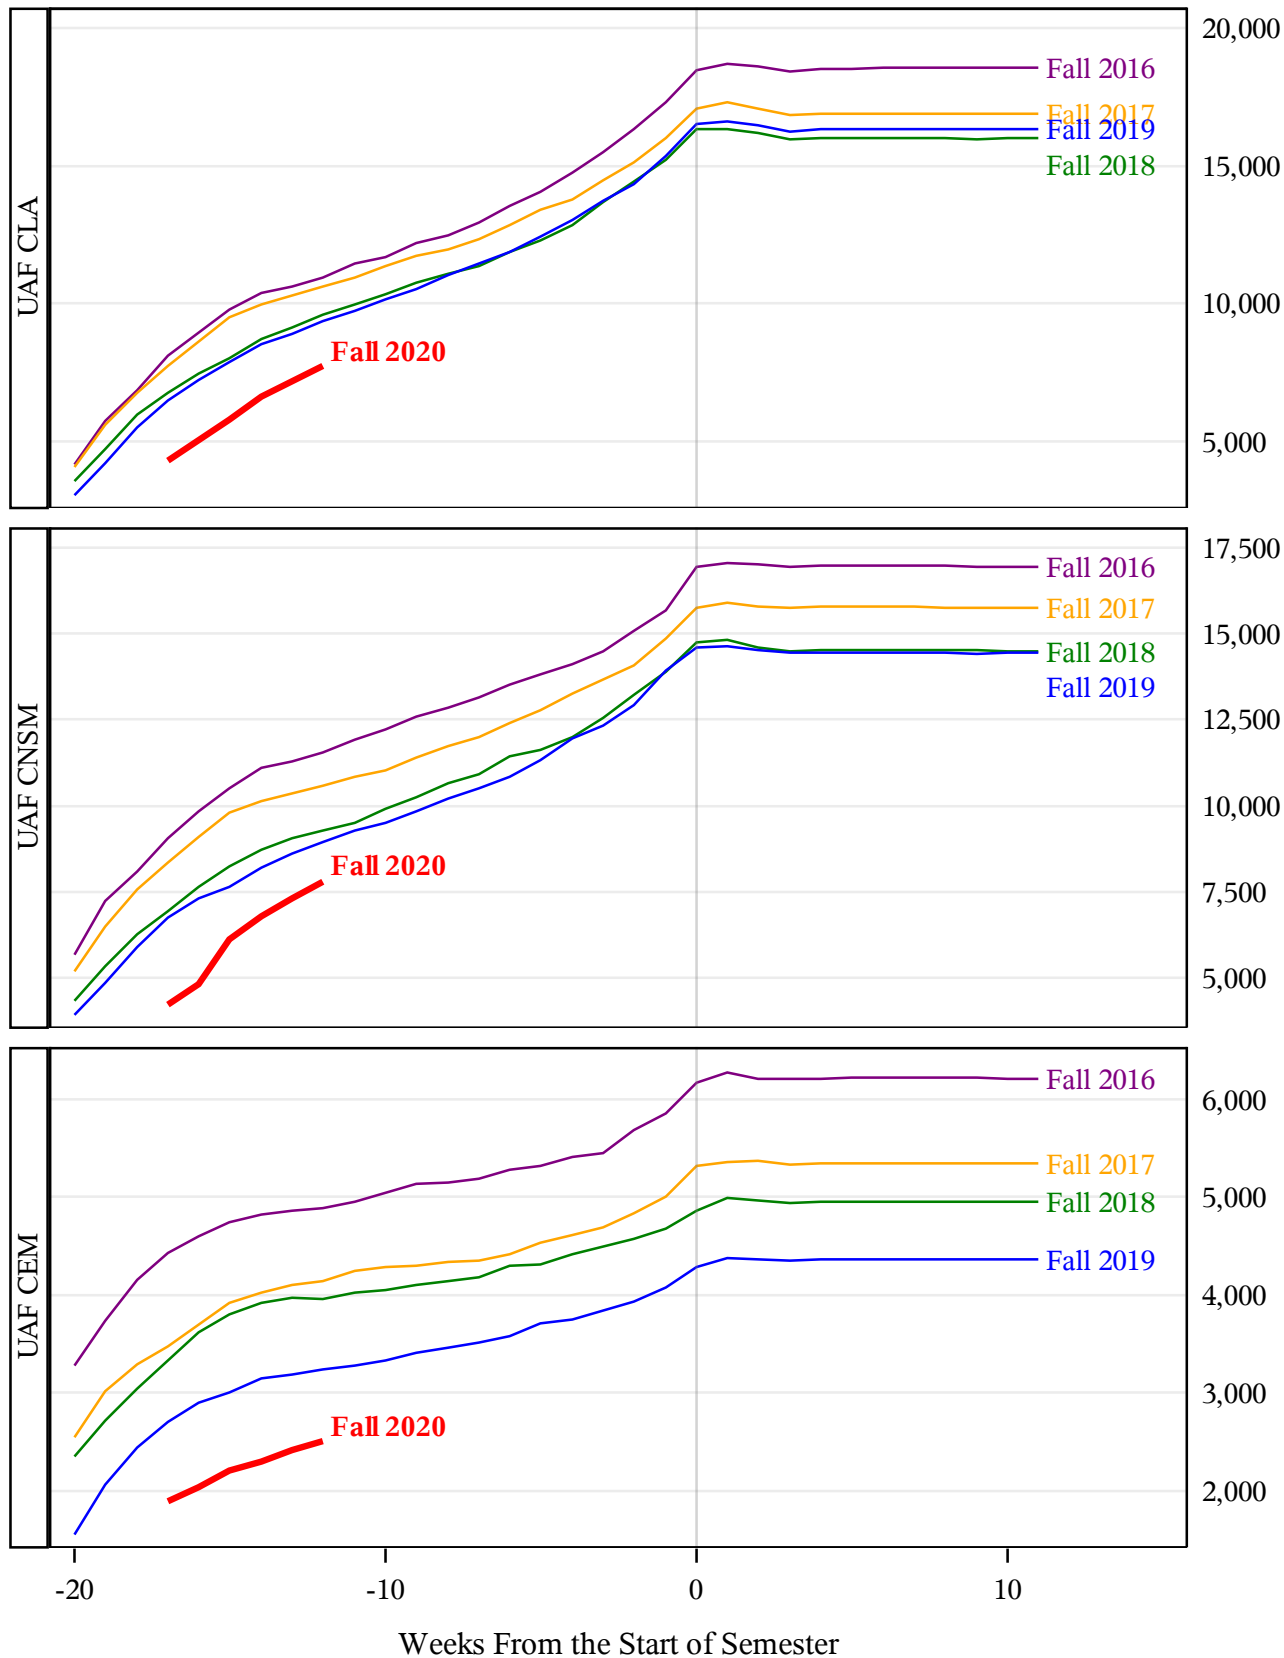

**University of Alaska Fairbanks - Early Semester Report
 Student Credit Hours Generated by Registration Week
 Fall 2016 - Fall 2020**

**University of Alaska Fairbanks - Early Semester Report
 Student Credit Hours Generated by Registration Week
 Fall 2016 - Fall 2020**