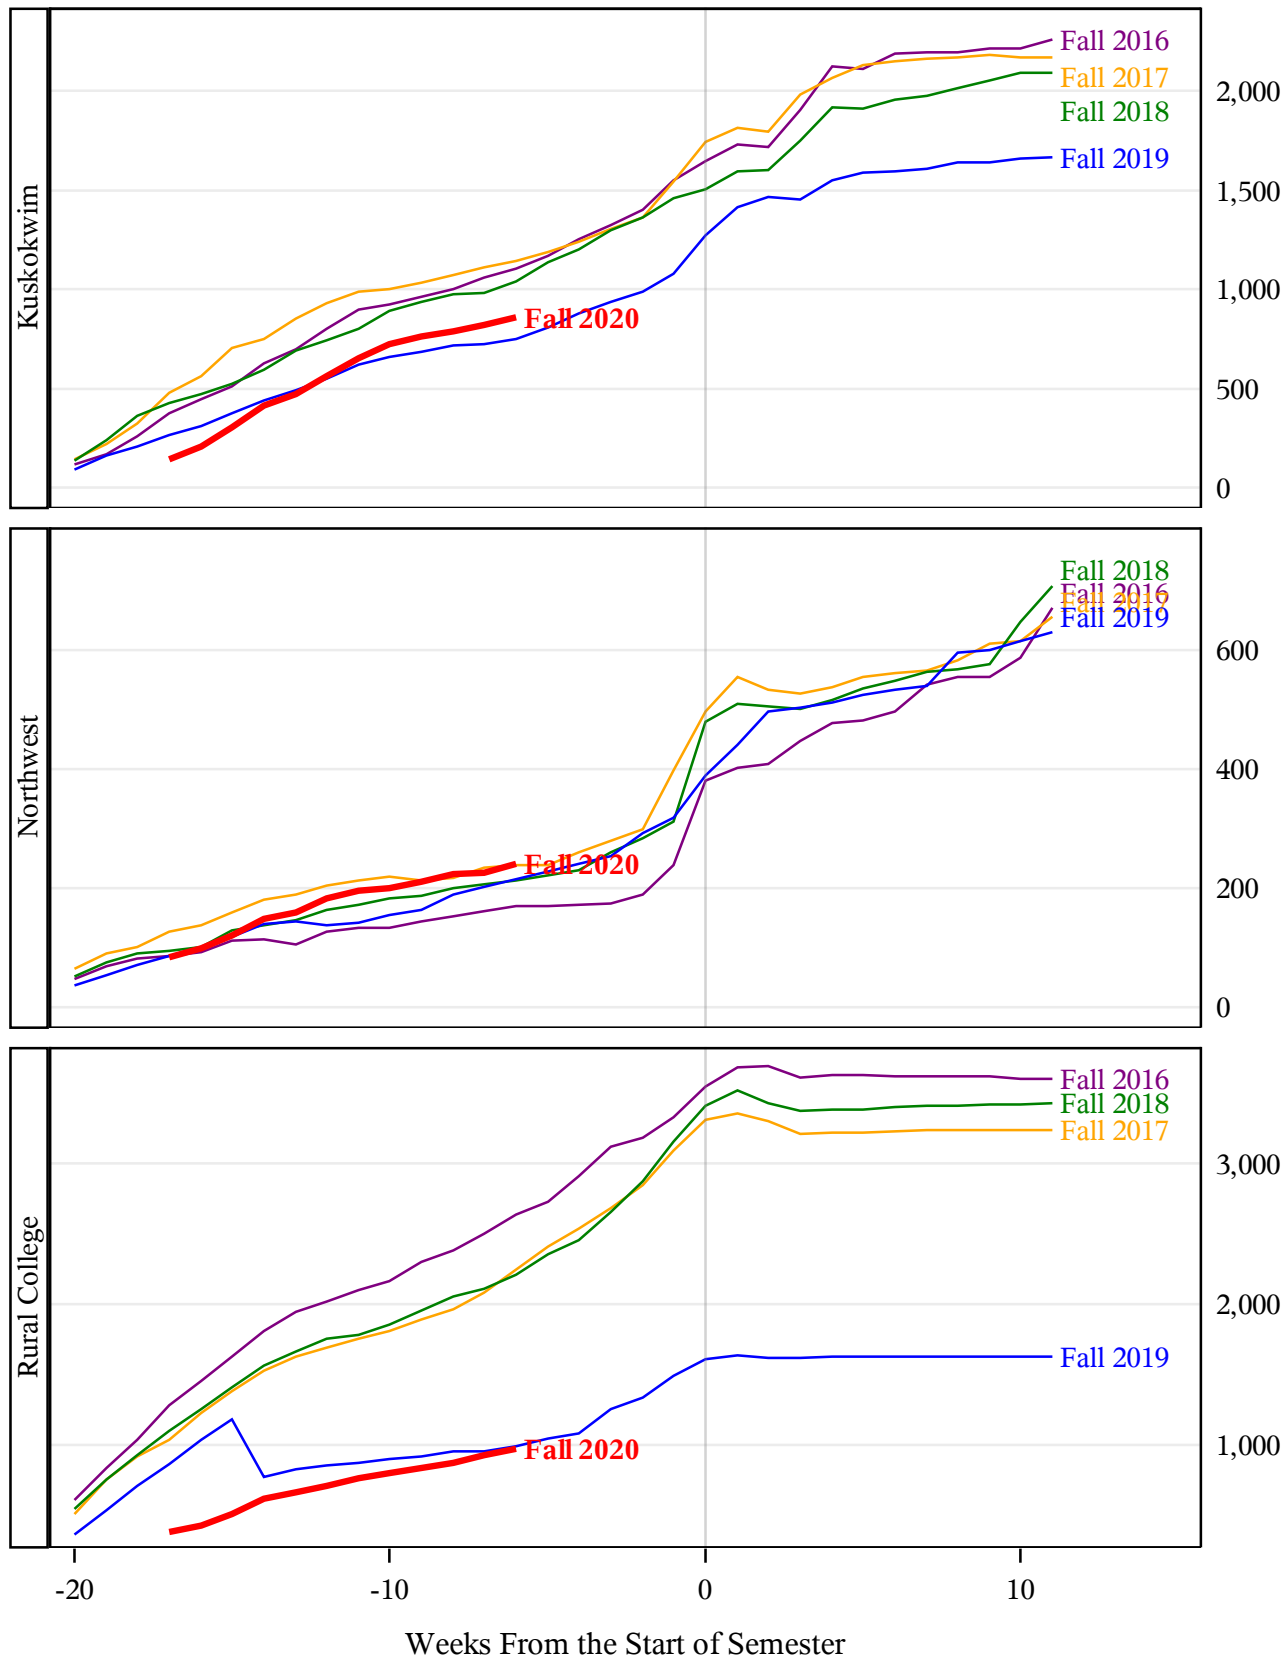

**University of Alaska Fairbanks - Early Semester Report  
 Student Credit Hours Generated by Registration Week  
 Fall 2016 - Fall 2020**

**University of Alaska Fairbanks - Early Semester Report  
 Student Credit Hours Generated by Registration Week  
 Fall 2016 - Fall 2020**