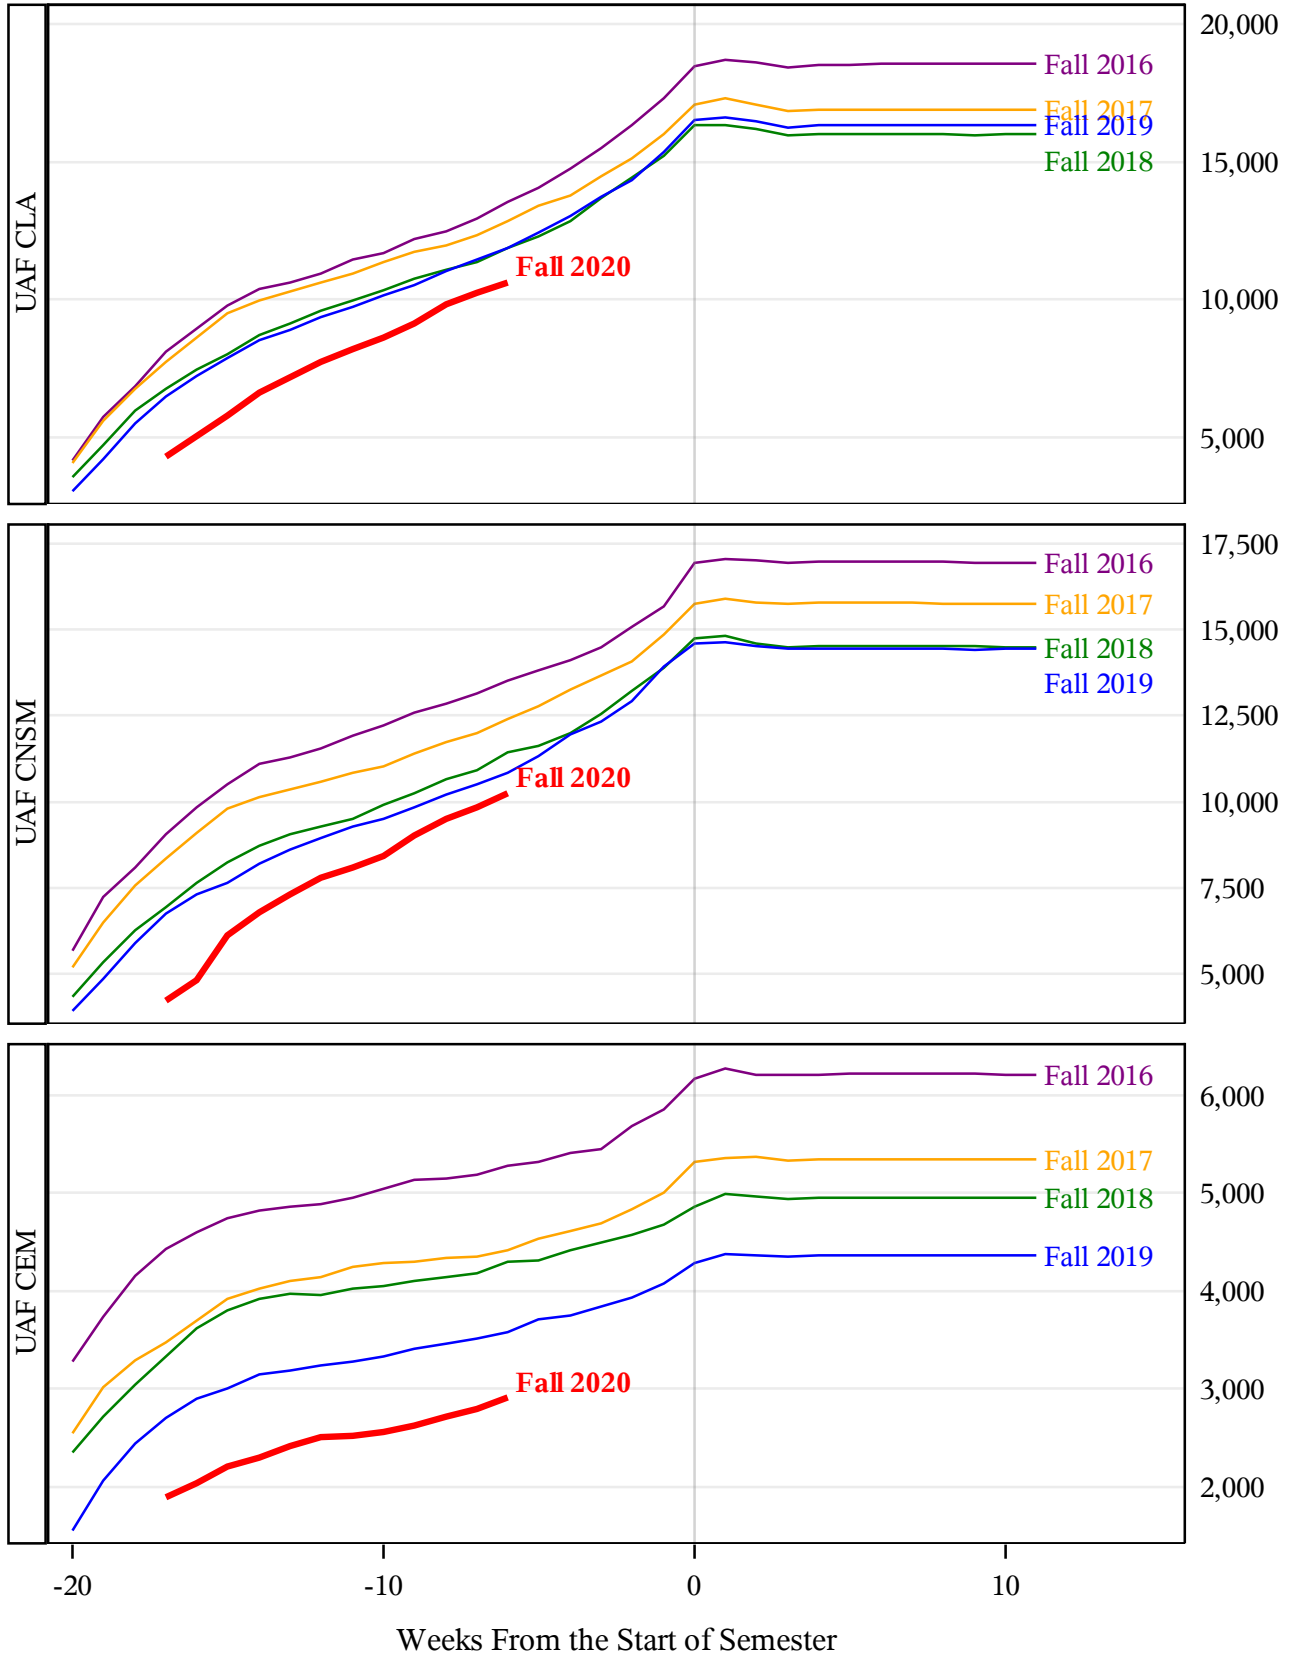

**University of Alaska Fairbanks - Early Semester Report  
 Student Credit Hours Generated by Registration Week  
 Fall 2016 - Fall 2020**

**University of Alaska Fairbanks - Early Semester Report  
 Student Credit Hours Generated by Registration Week  
 Fall 2016 - Fall 2020**