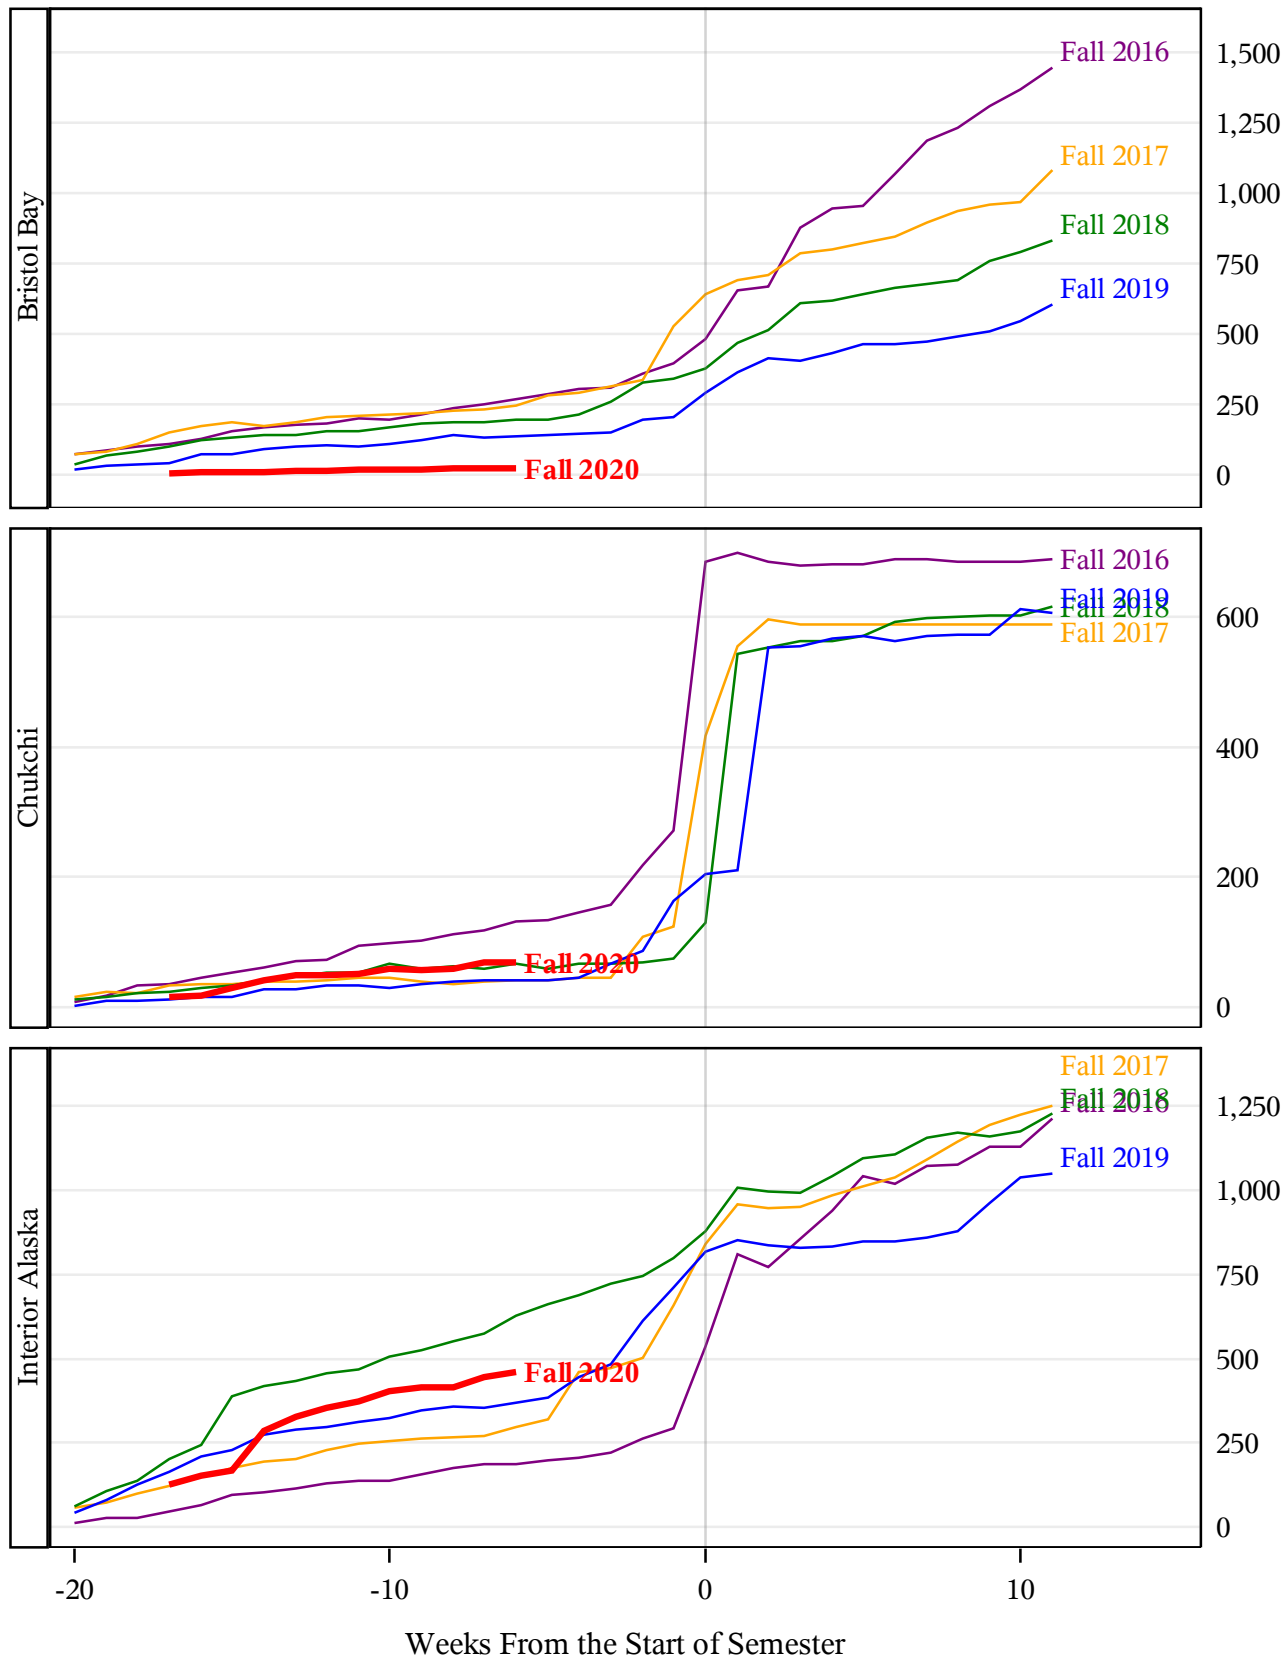

**University of Alaska Fairbanks - Early Semester Report  
 Student Credit Hours Generated by Registration Week  
 Fall 2016 - Fall 2020**

**University of Alaska Fairbanks - Early Semester Report  
 Student Credit Hours Generated by Registration Week  
 Fall 2016 - Fall 2020**