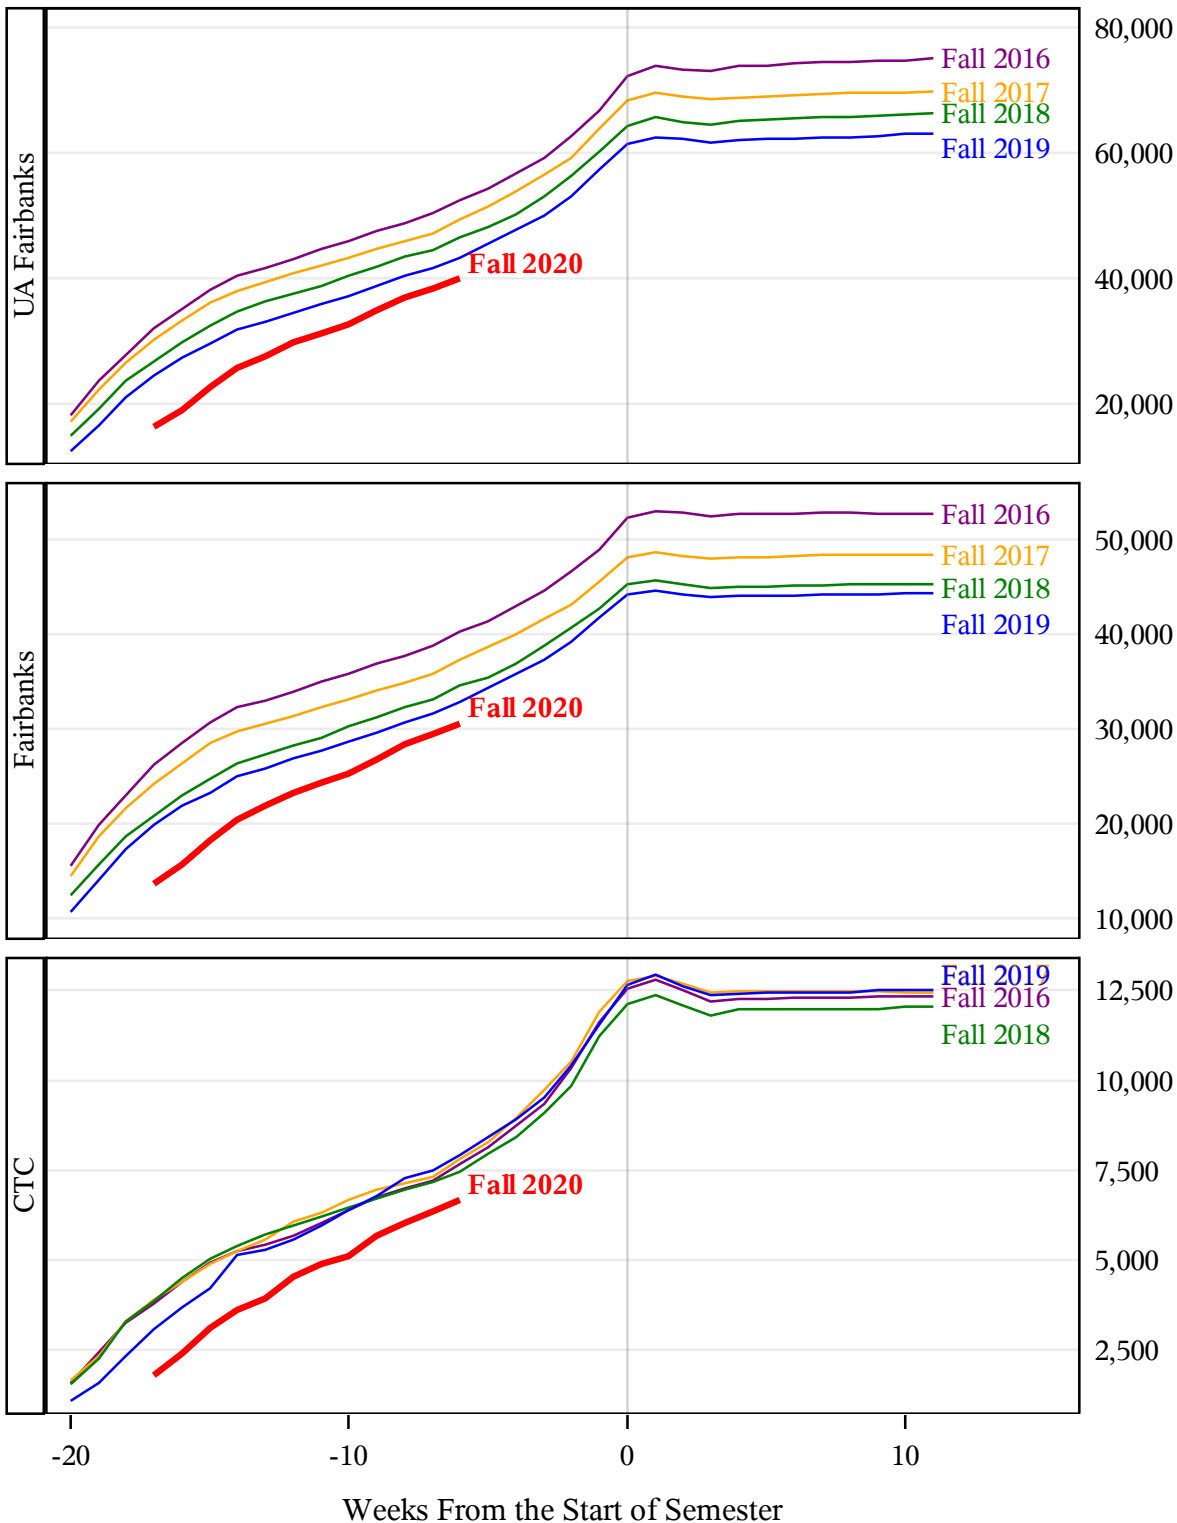

**University of Alaska Fairbanks - Early Semester Report  
 Student Credit Hours Generated by Registration Week  
 Fall 2016 - Fall 2020**

**University of Alaska Fairbanks - Early Semester Report  
 Student Credit Hours Generated by Registration Week  
 Fall 2016 - Fall 2020**