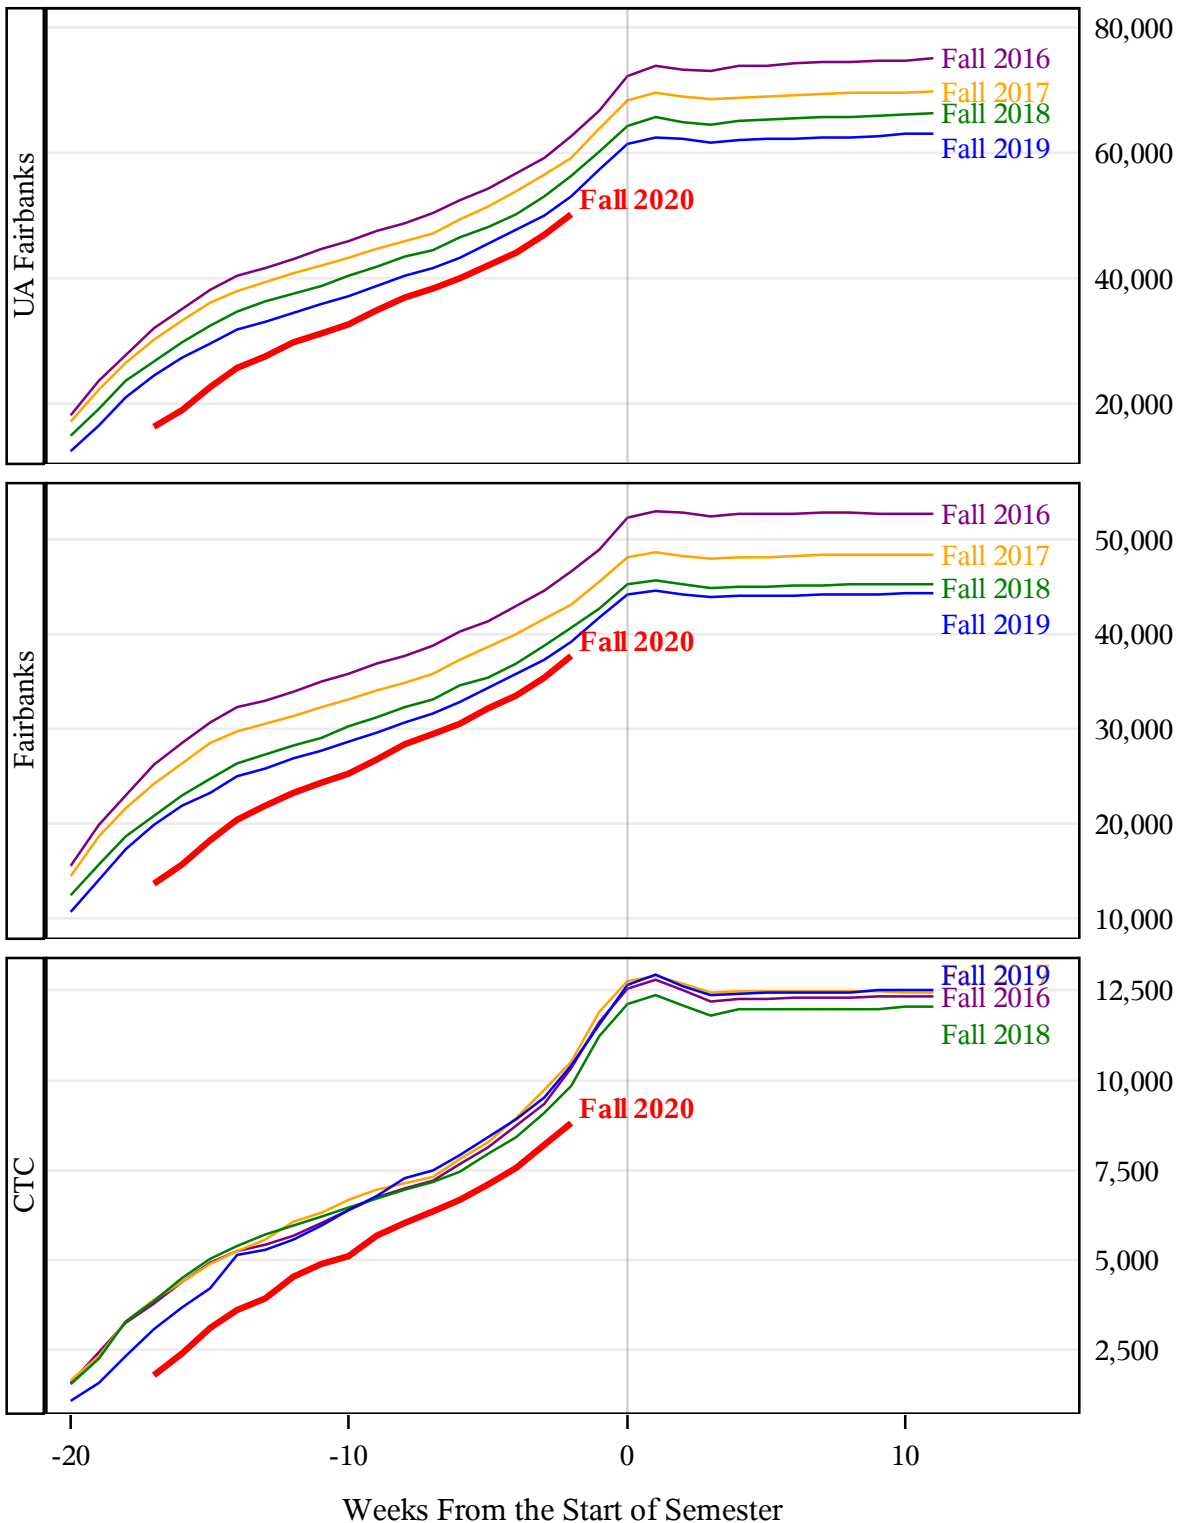

**University of Alaska Fairbanks - Early Semester Report
 Student Credit Hours Generated by Registration Week
 Fall 2016 - Fall 2020**

**University of Alaska Fairbanks - Early Semester Report
 Student Credit Hours Generated by Registration Week
 Fall 2016 - Fall 2020**

*University of Alaska Fairbanks - Early Semester Report
 Student Credit Hours Generated by Registration Week
 Fall 2016 - Fall 2020*