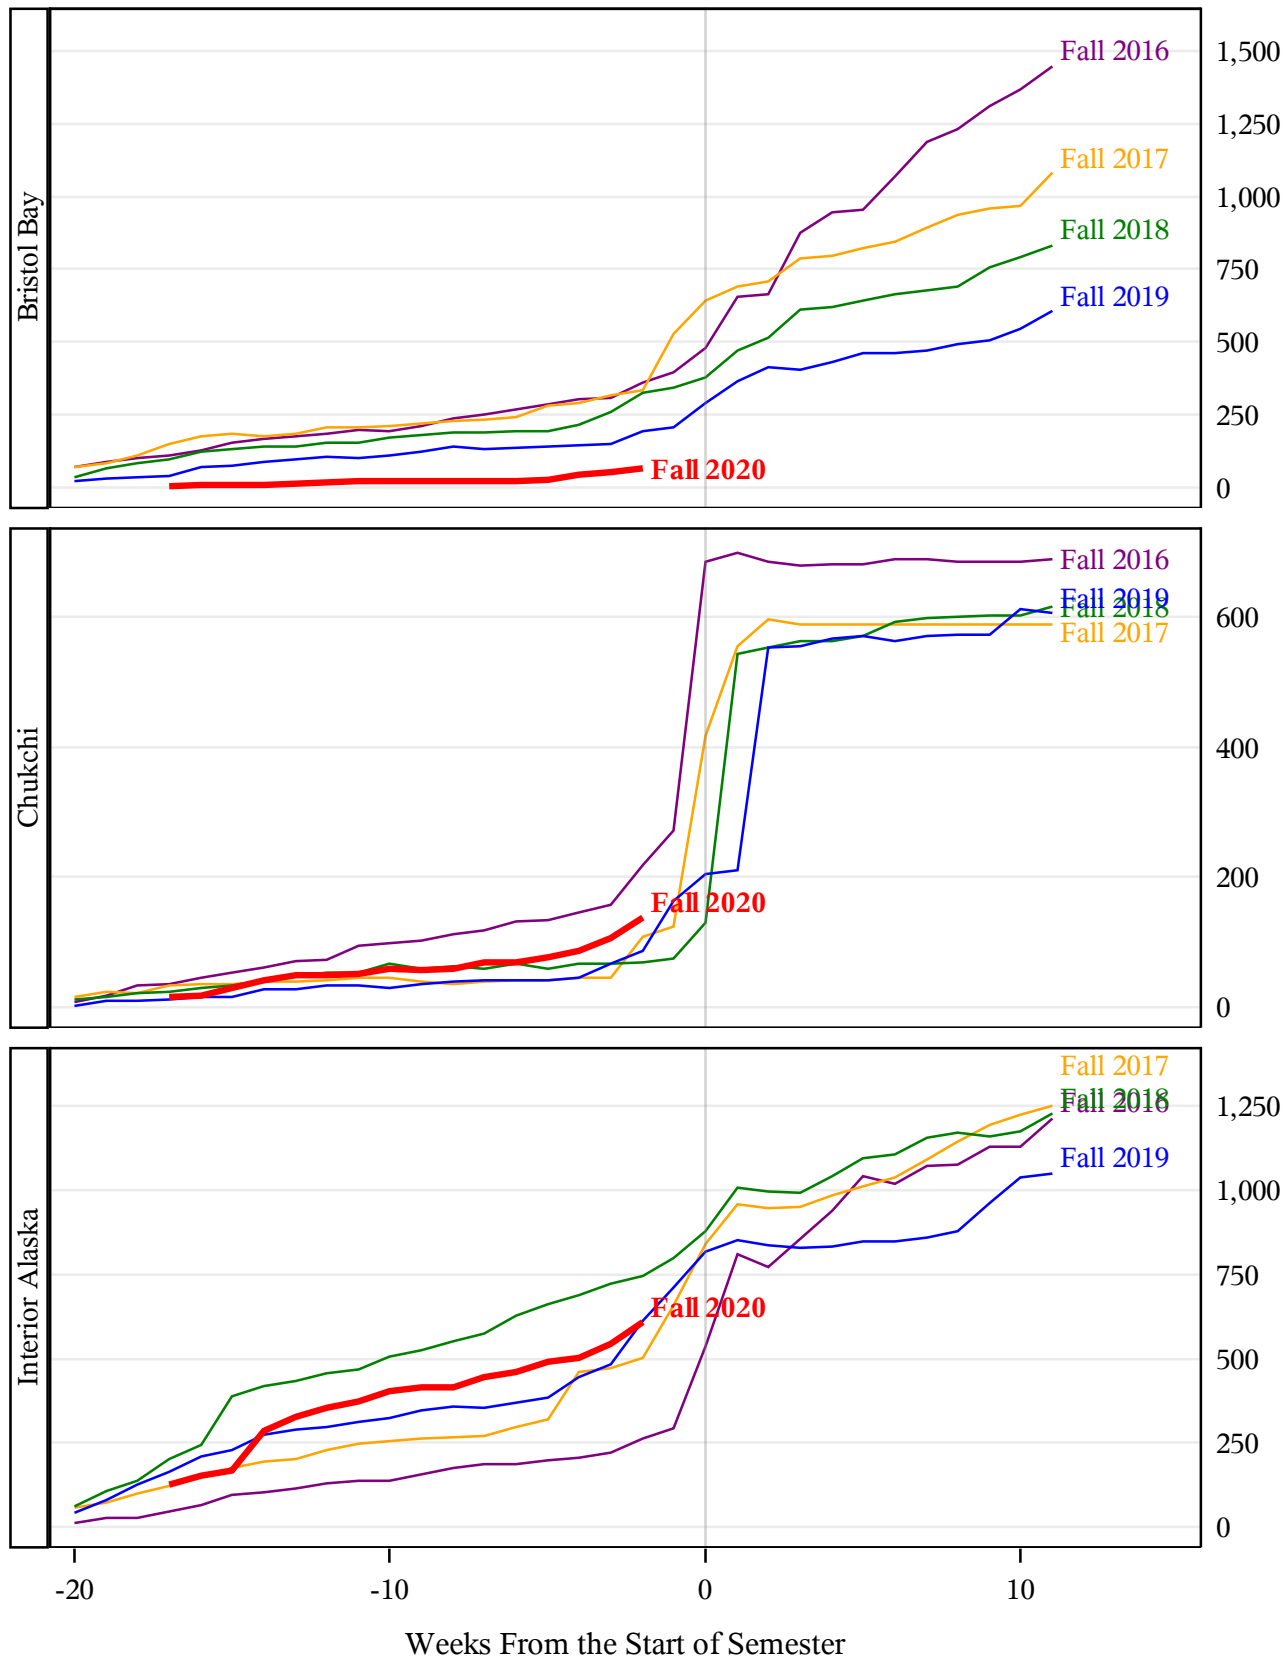

**University of Alaska Fairbanks - Early Semester Report
 Student Credit Hours Generated by Registration Week
 Fall 2016 - Fall 2020**

**University of Alaska Fairbanks - Early Semester Report
 Student Credit Hours Generated by Registration Week
 Fall 2016 - Fall 2020**