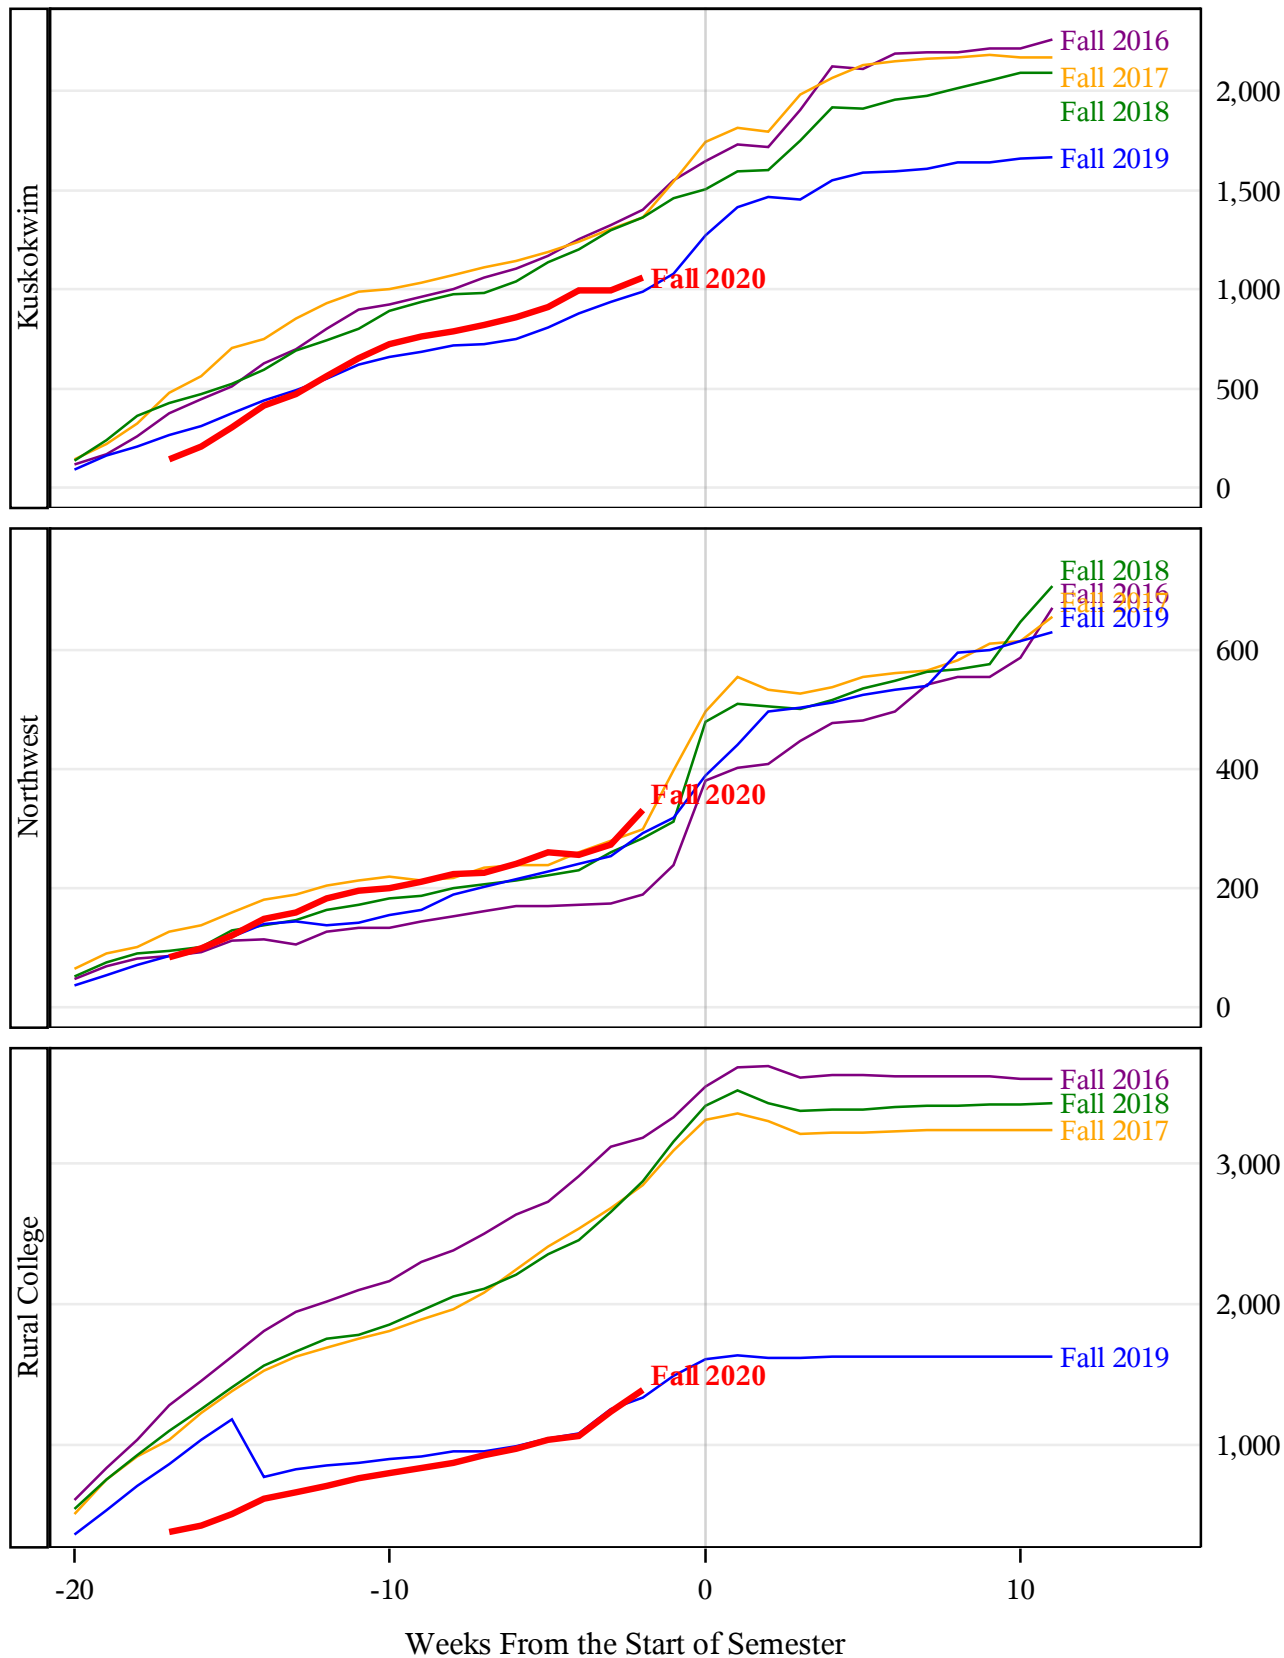

**University of Alaska Fairbanks - Early Semester Report
 Student Credit Hours Generated by Registration Week
 Fall 2016 - Fall 2020**

**University of Alaska Fairbanks - Early Semester Report
 Student Credit Hours Generated by Registration Week
 Fall 2016 - Fall 2020**