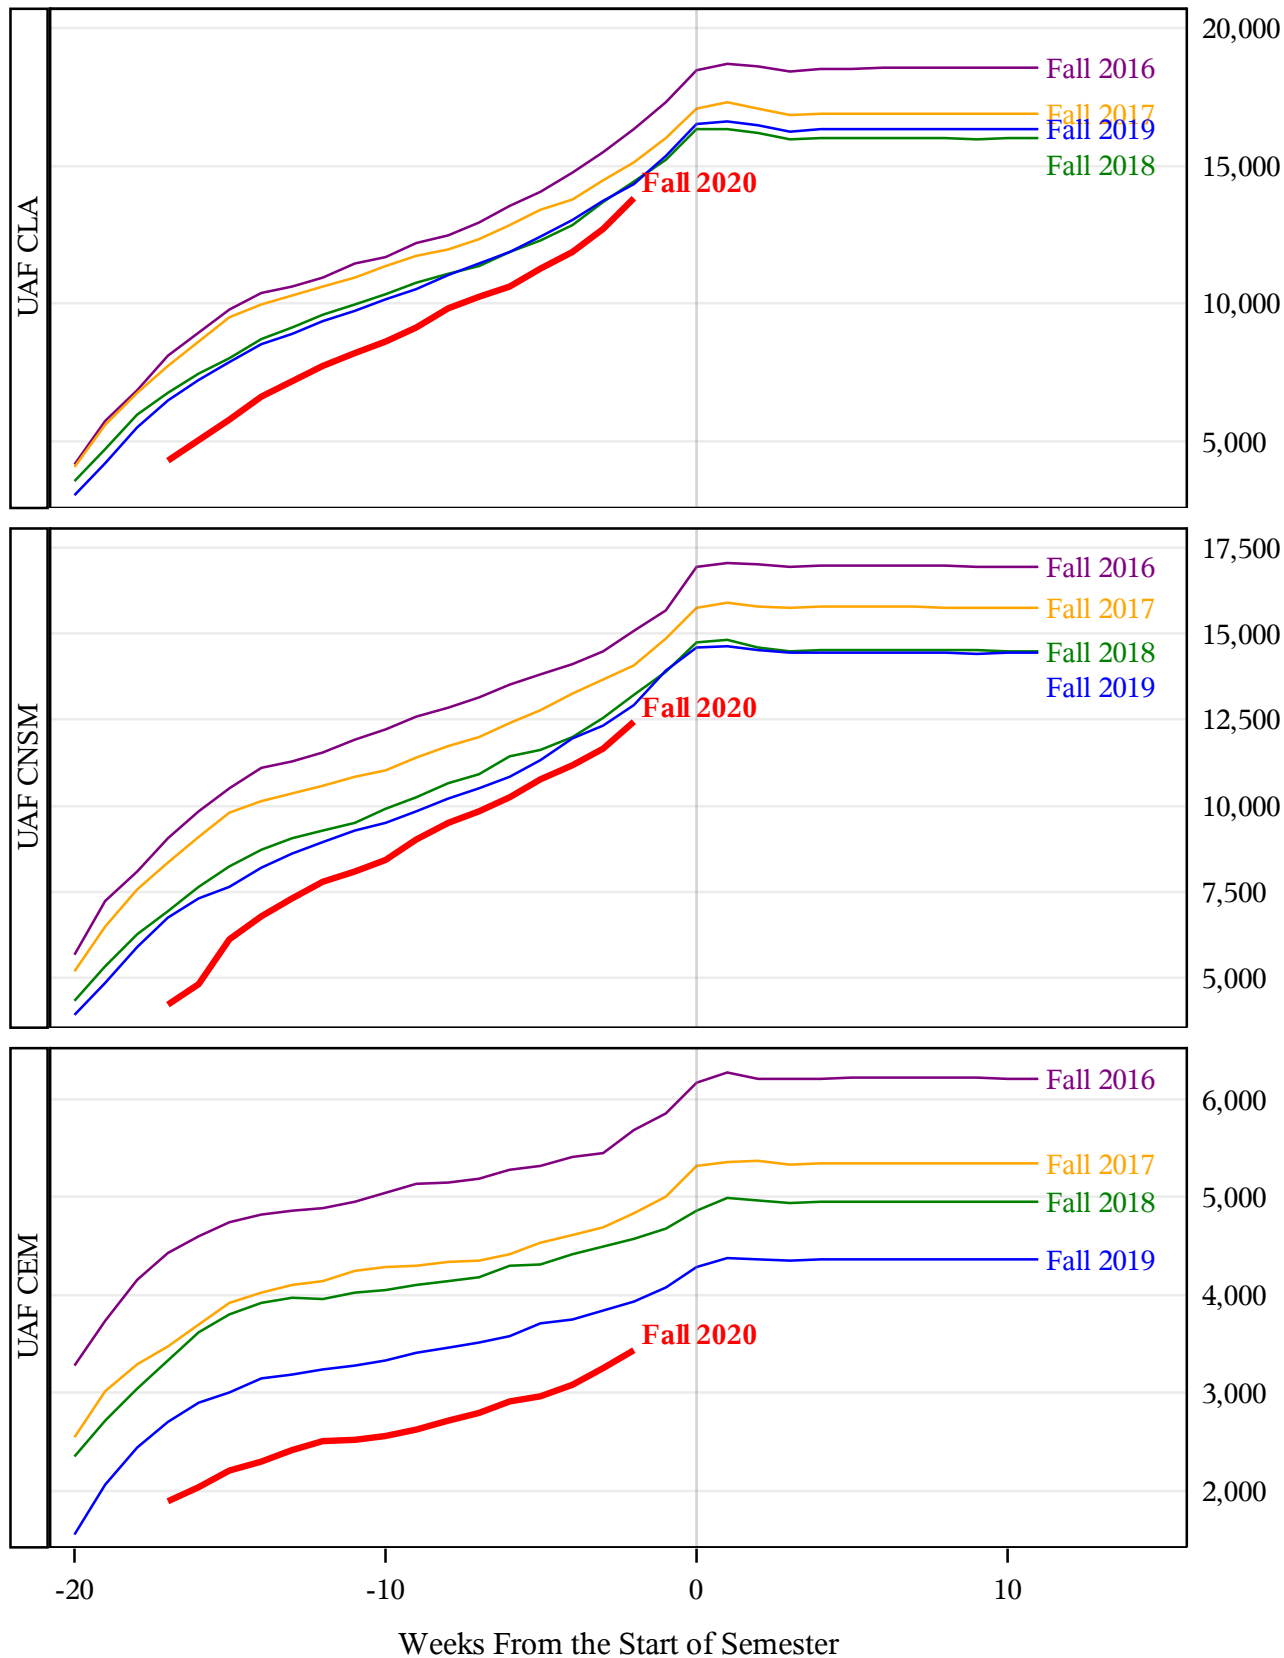

**University of Alaska Fairbanks - Early Semester Report
 Student Credit Hours Generated by Registration Week
 Fall 2016 - Fall 2020**

**University of Alaska Fairbanks - Early Semester Report
 Student Credit Hours Generated by Registration Week
 Fall 2016 - Fall 2020**