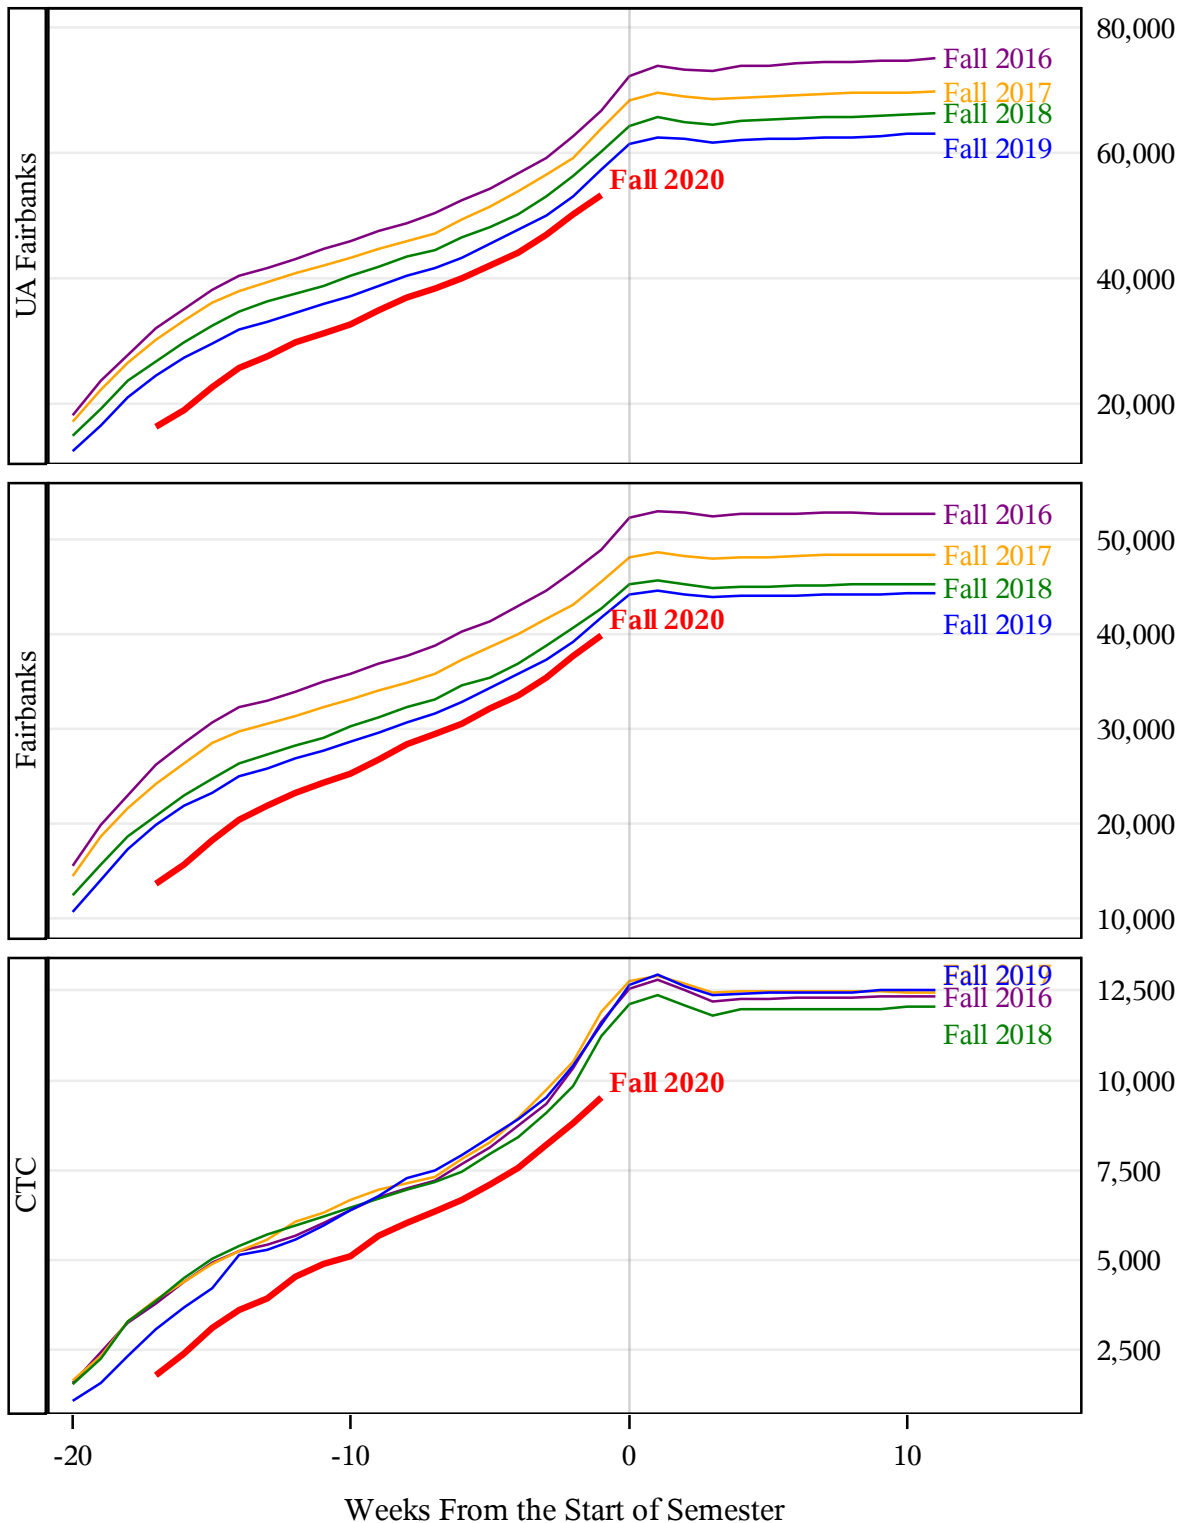

**University of Alaska Fairbanks - Early Semester Report
 Student Credit Hours Generated by Registration Week
 Fall 2016 - Fall 2020**

**University of Alaska Fairbanks - Early Semester Report
 Student Credit Hours Generated by Registration Week
 Fall 2016 - Fall 2020**

**University of Alaska Fairbanks - Early Semester Report
 Student Credit Hours Generated by Registration Week
 Fall 2016 - Fall 2020**