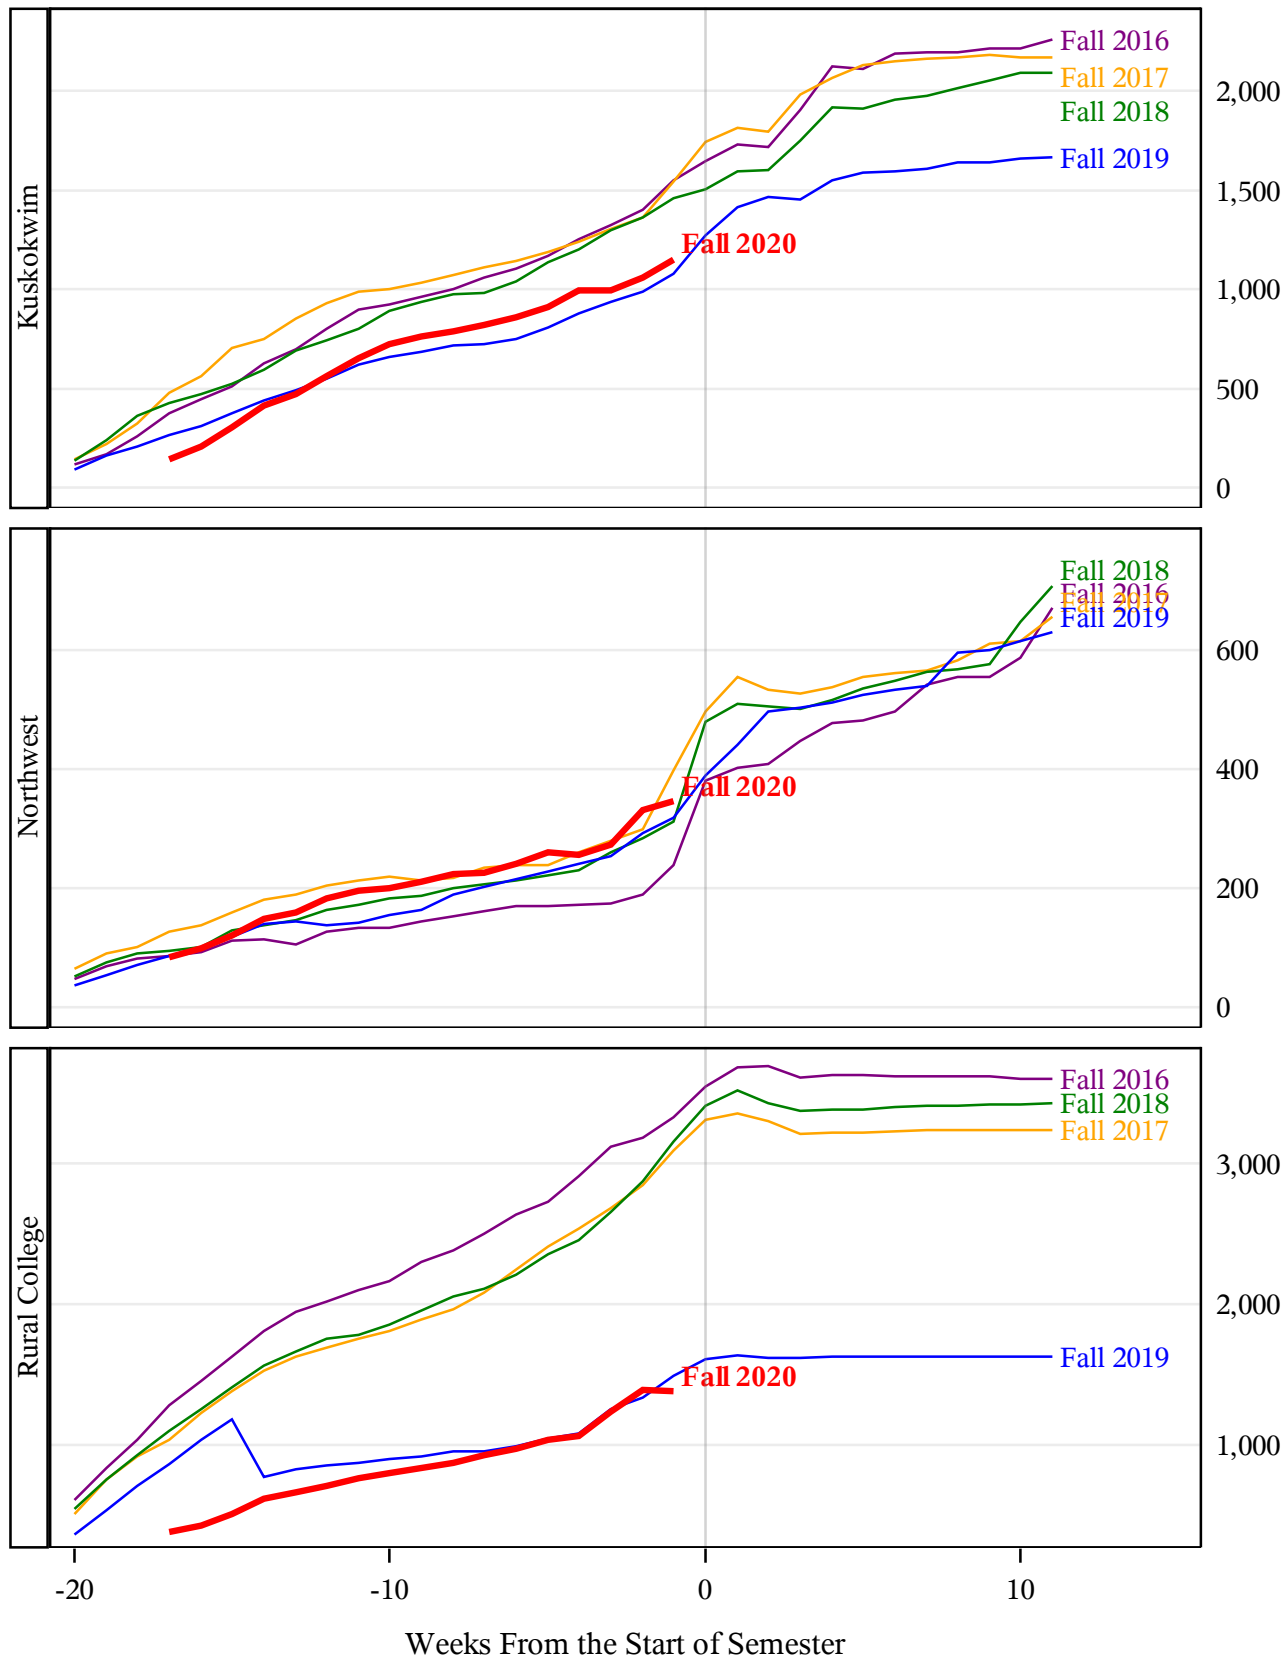

**University of Alaska Fairbanks - Early Semester Report
 Student Credit Hours Generated by Registration Week
 Fall 2016 - Fall 2020**

**University of Alaska Fairbanks - Early Semester Report
 Student Credit Hours Generated by Registration Week
 Fall 2016 - Fall 2020**