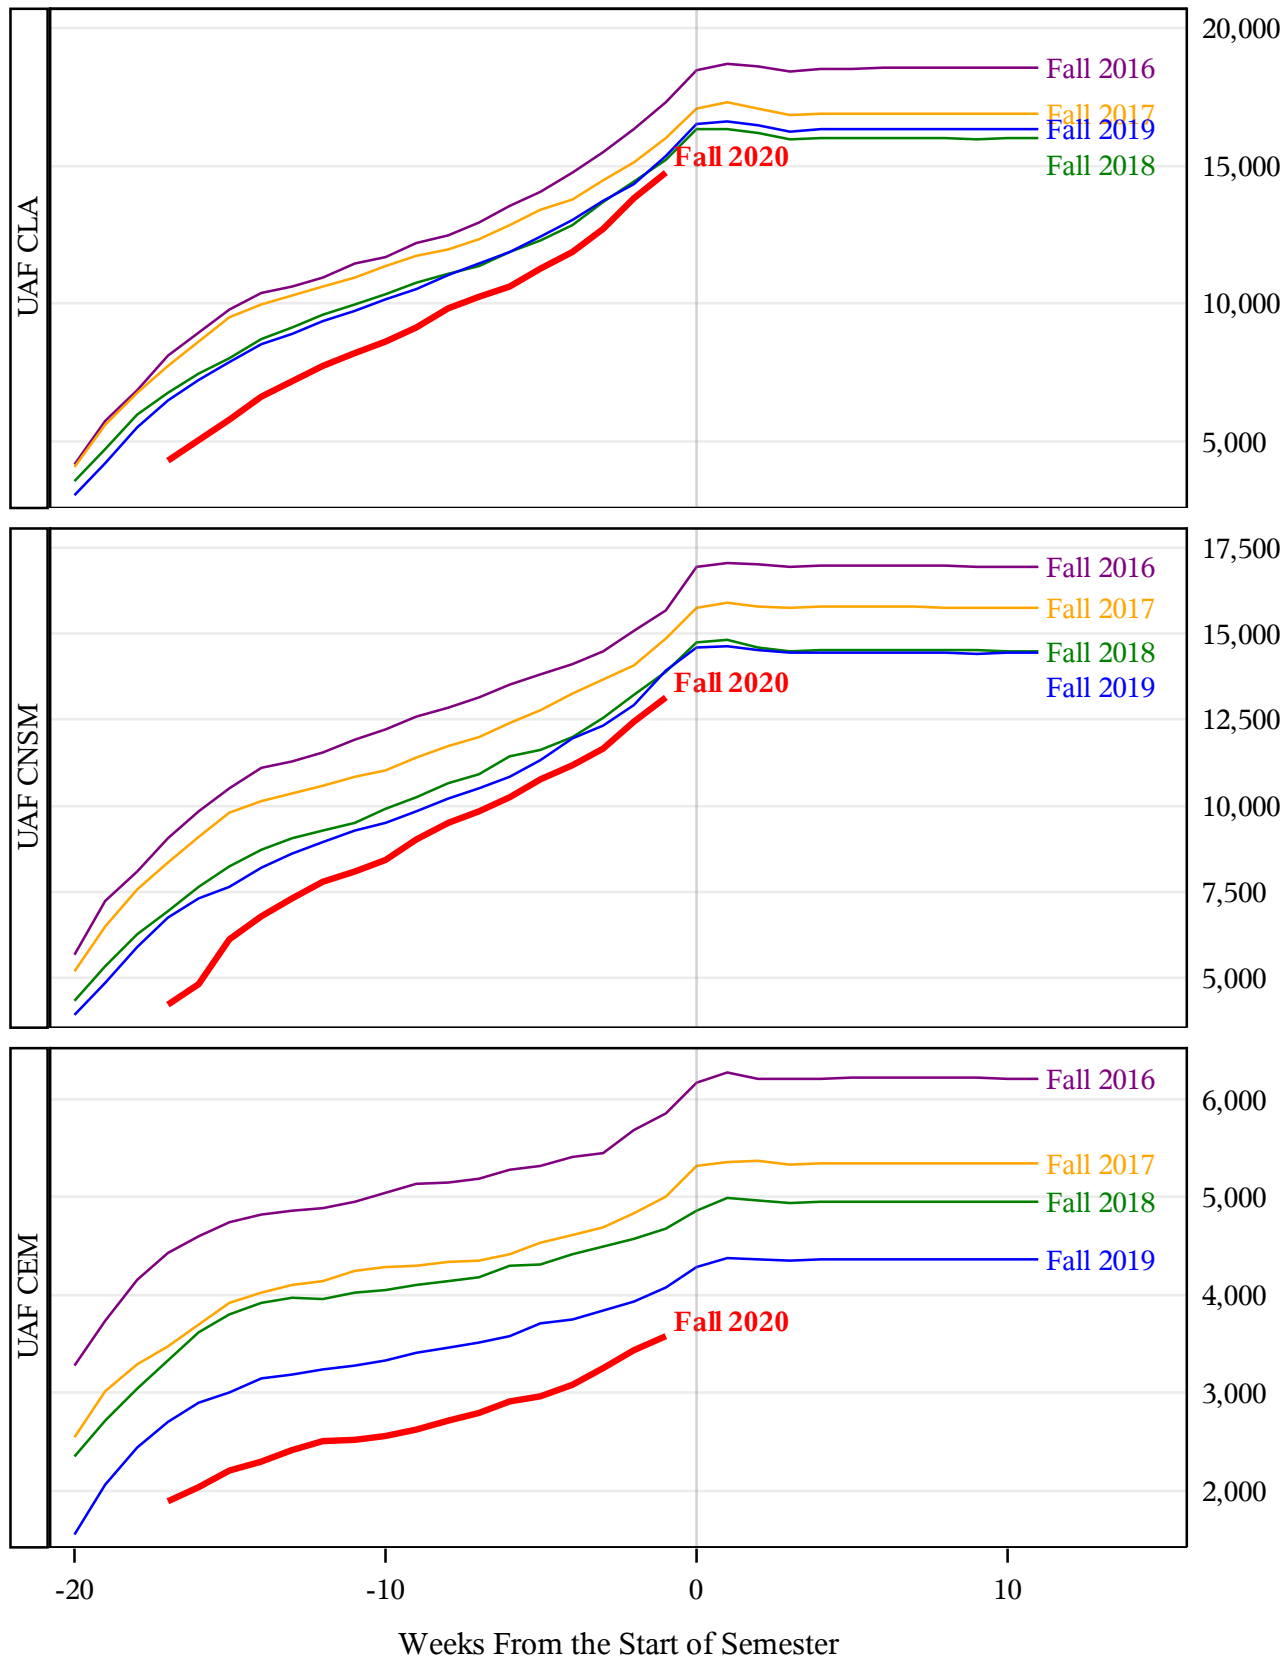

**University of Alaska Fairbanks - Early Semester Report
 Student Credit Hours Generated by Registration Week
 Fall 2016 - Fall 2020**

**University of Alaska Fairbanks - Early Semester Report
 Student Credit Hours Generated by Registration Week
 Fall 2016 - Fall 2020**