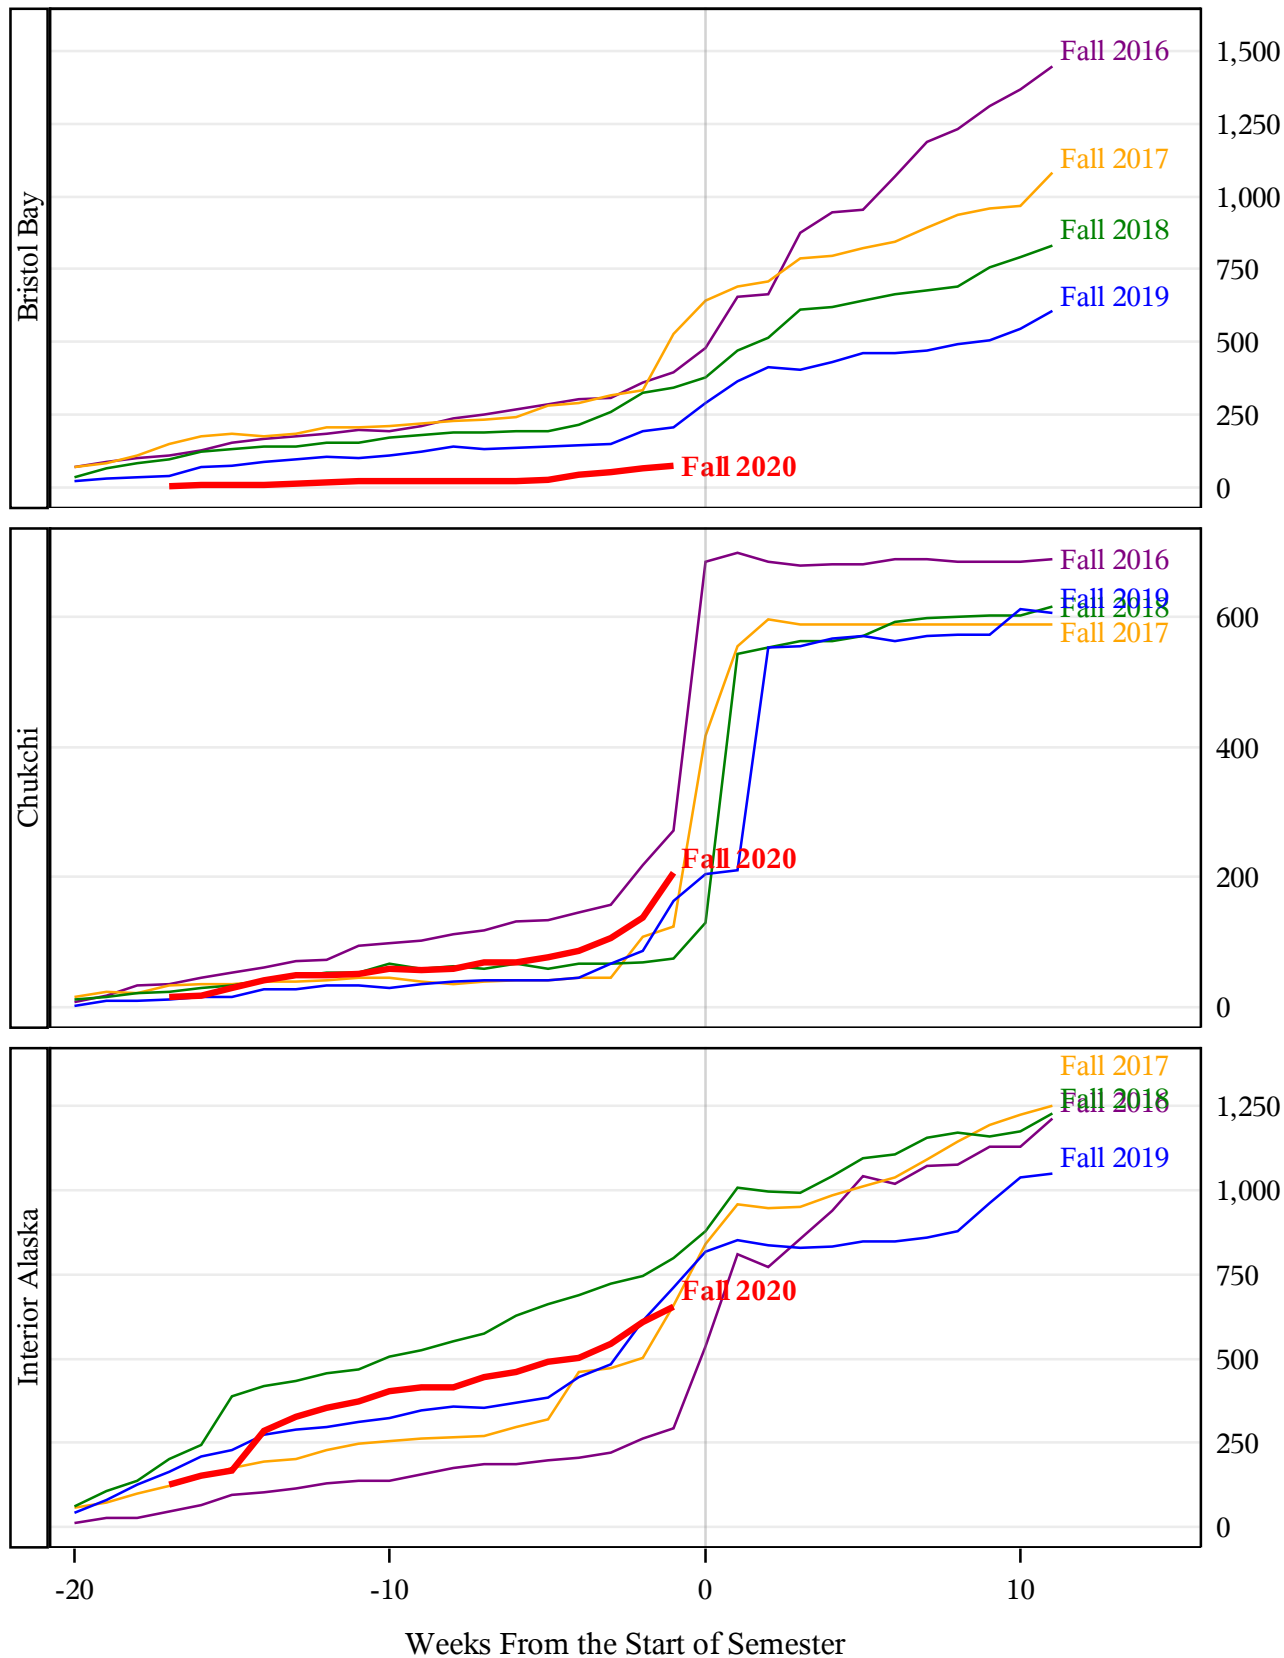

**University of Alaska Fairbanks - Early Semester Report
 Student Credit Hours Generated by Registration Week
 Fall 2016 - Fall 2020**

**University of Alaska Fairbanks - Early Semester Report
 Student Credit Hours Generated by Registration Week
 Fall 2016 - Fall 2020**