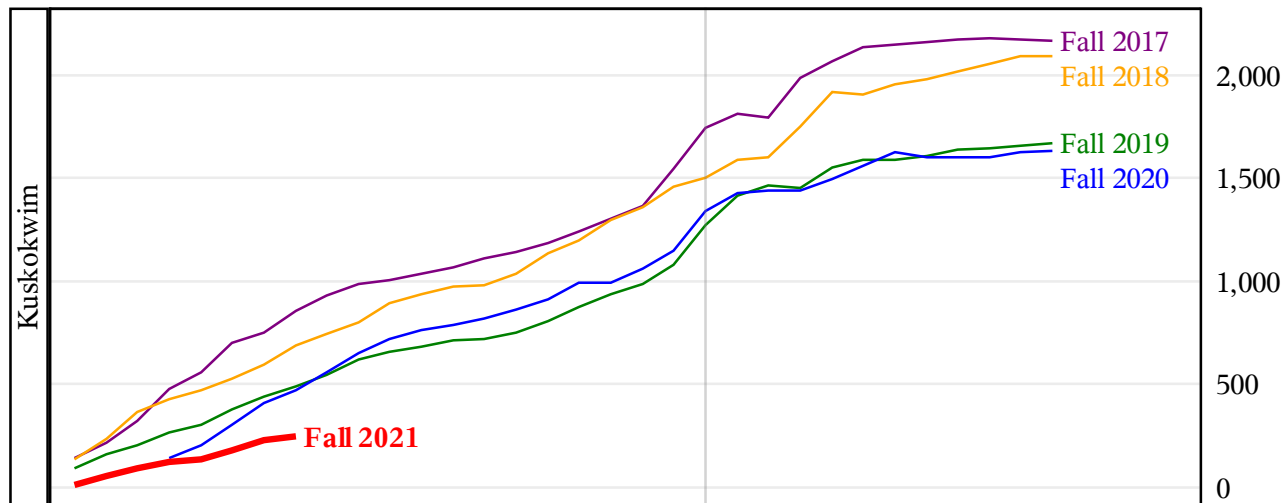

**University of Alaska Fairbanks - Early Semester Report  
 Student Credit Hours Generated by Registration Week  
 Fall 2017 - Fall 2021**

**University of Alaska Fairbanks - Early Semester Report  
 Student Credit Hours Generated by Registration Week  
 Fall 2017 - Fall 2021**

**University of Alaska Fairbanks - Early Semester Report  
 Student Credit Hours Generated by Registration Week  
 Fall 2017 - Fall 2021**

Weeks From the Start of Semester

**University of Alaska Fairbanks - Early Semester Report**  
**Student Credit Hours Generated by Registration Week**  
**Fall 2017 - Fall 2021**