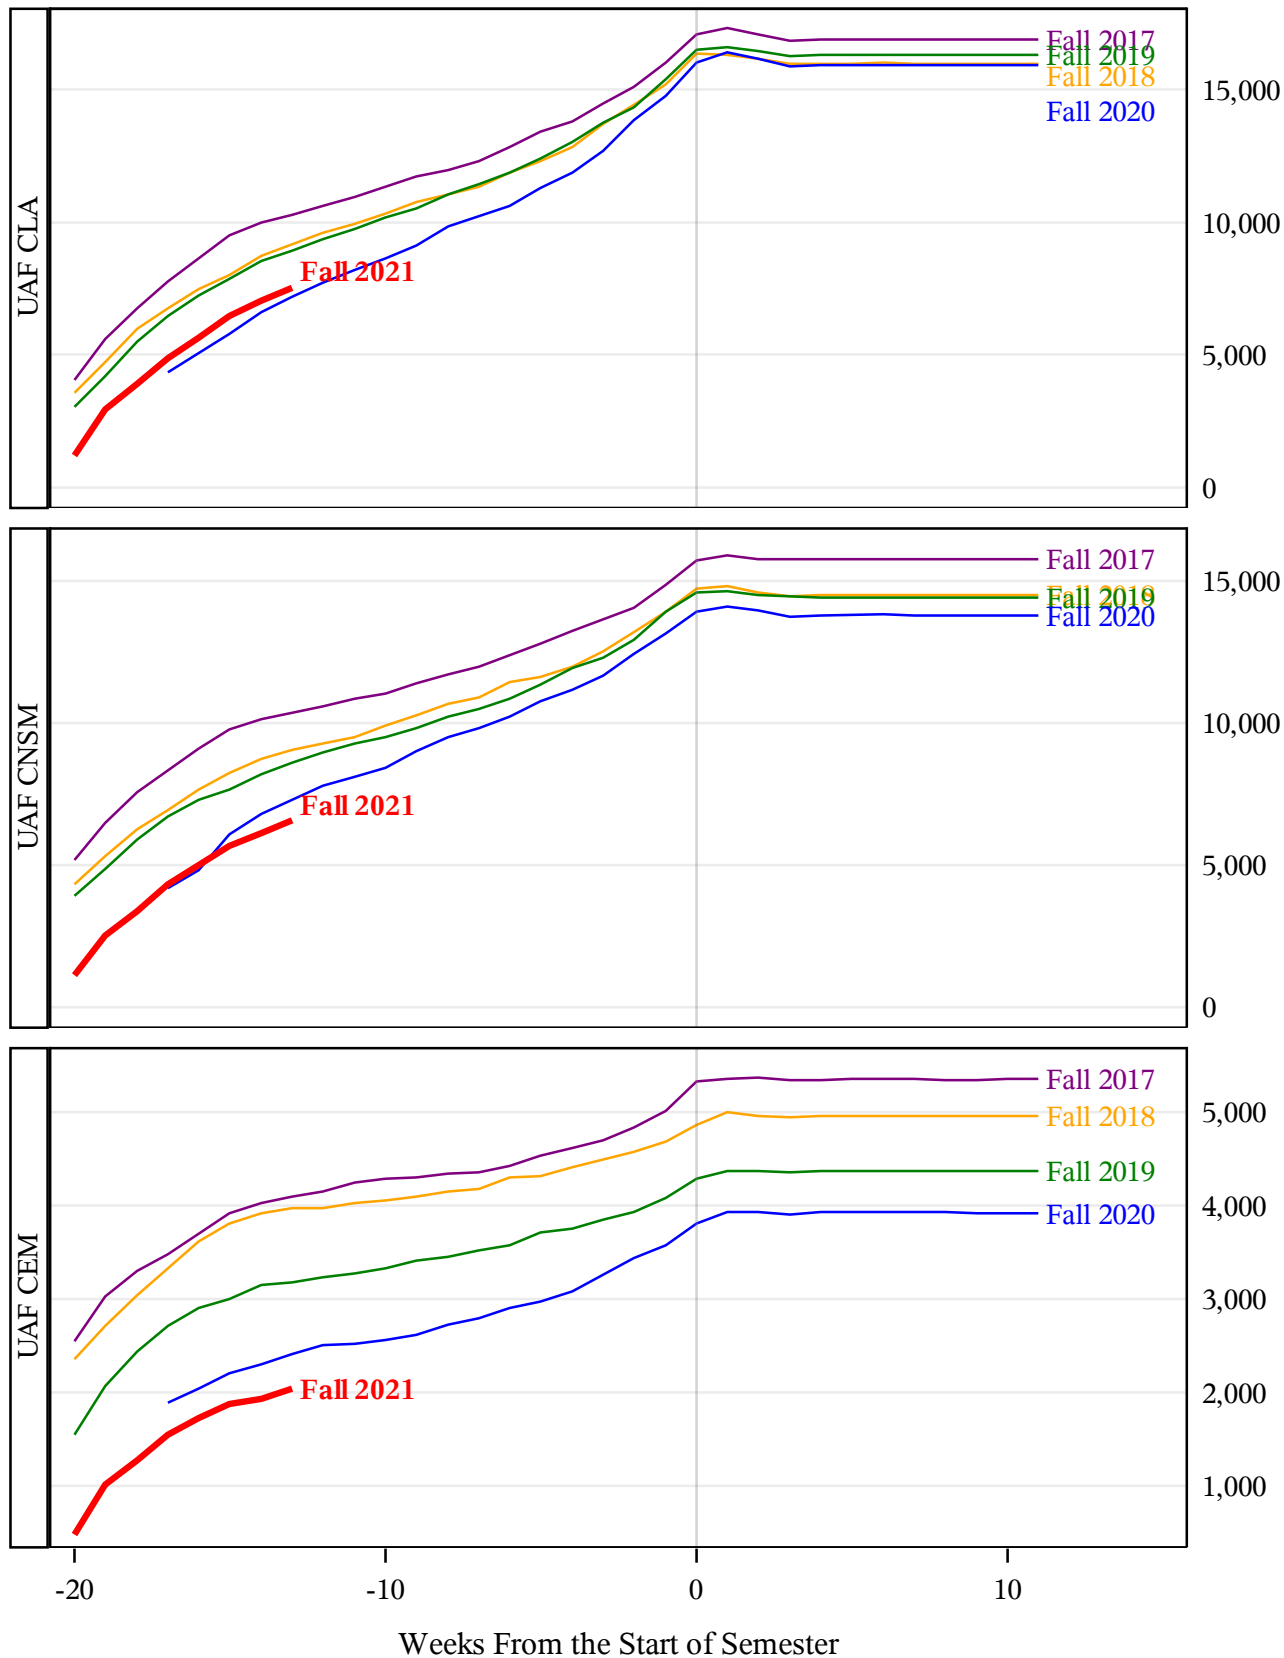

**University of Alaska Fairbanks - Early Semester Report  
 Student Credit Hours Generated by Registration Week  
 Fall 2017 - Fall 2021**

**University of Alaska Fairbanks - Early Semester Report  
 Student Credit Hours Generated by Registration Week  
 Fall 2017 - Fall 2021**

**University of Alaska Fairbanks - Early Semester Report  
 Student Credit Hours Generated by Registration Week  
 Fall 2017 - Fall 2021**

Weeks From the Start of Semester

**University of Alaska Fairbanks - Early Semester Report**  
**Student Credit Hours Generated by Registration Week**  
**Fall 2017 - Fall 2021**