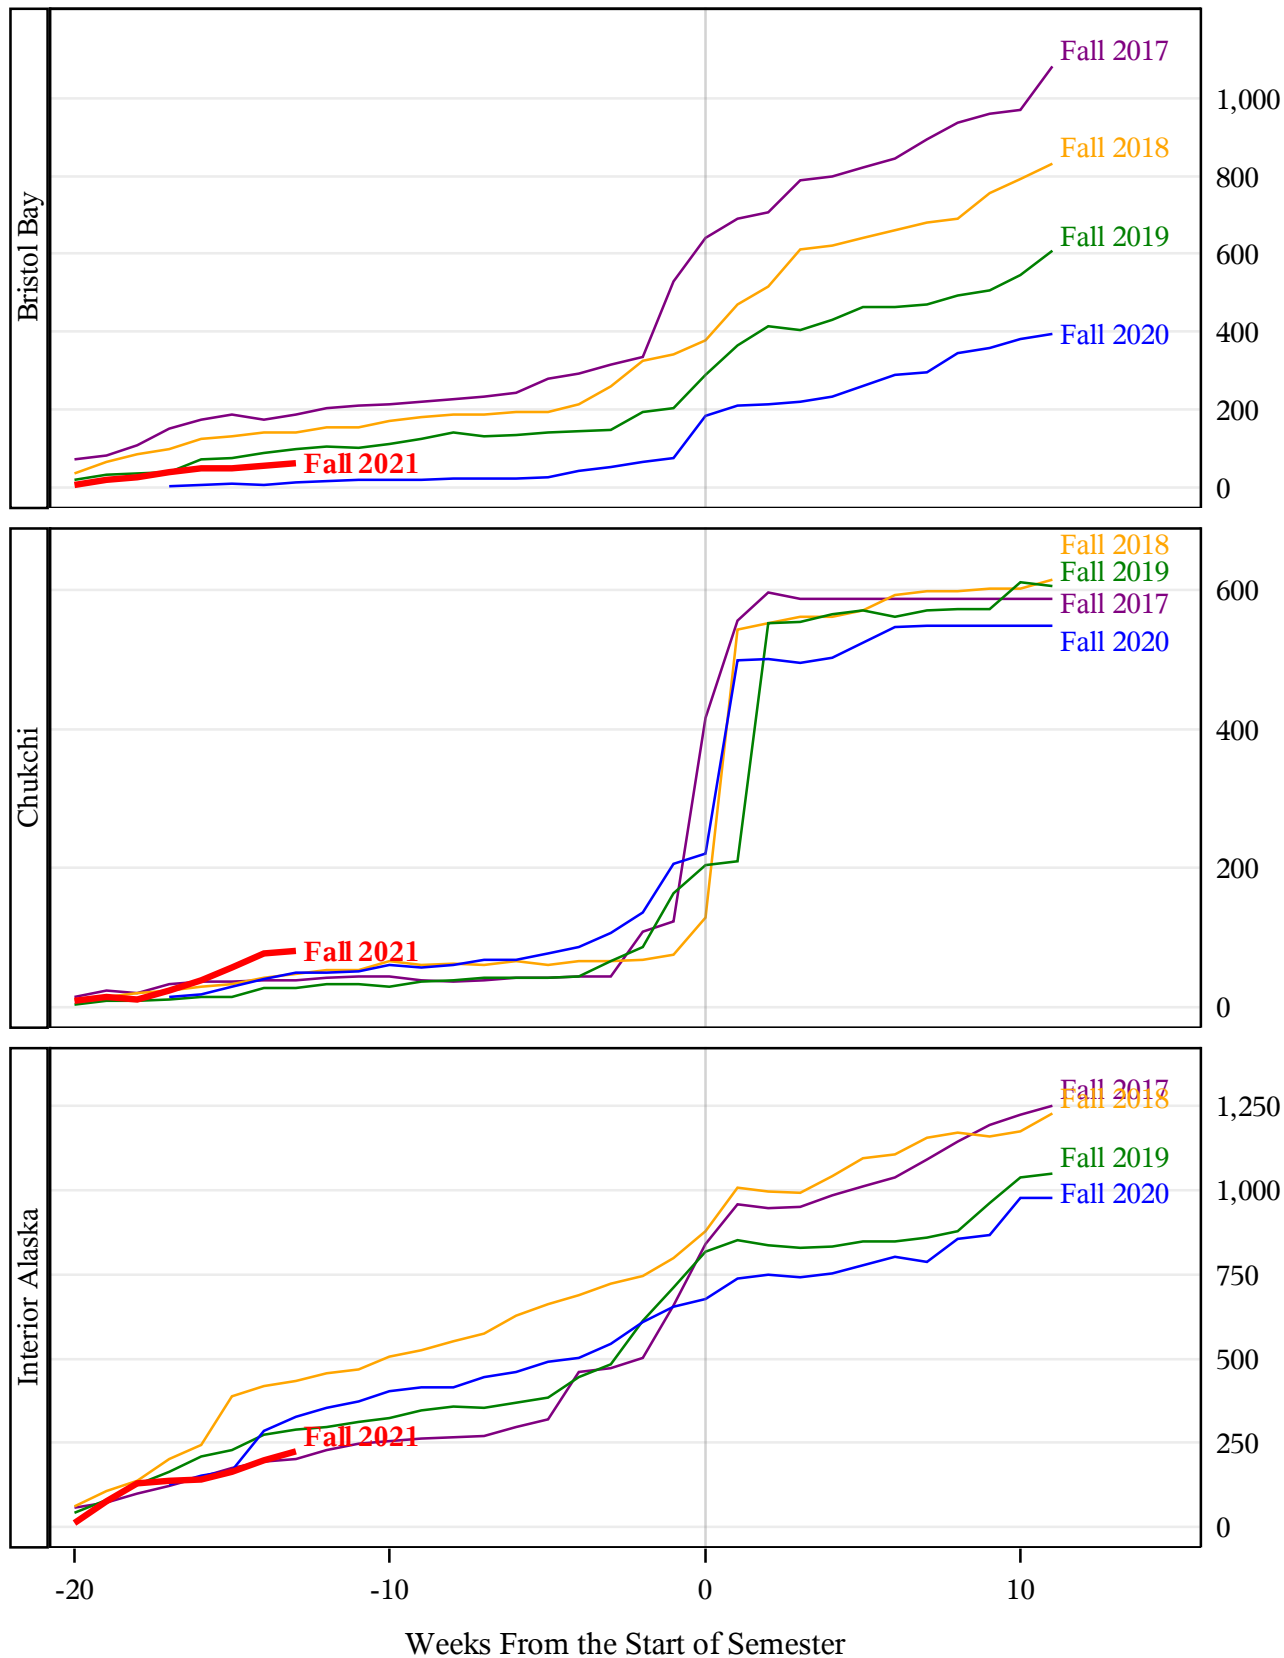

**University of Alaska Fairbanks - Early Semester Report  
 Student Credit Hours Generated by Registration Week  
 Fall 2017 - Fall 2021**

**University of Alaska Fairbanks - Early Semester Report  
 Student Credit Hours Generated by Registration Week  
 Fall 2017 - Fall 2021**

**University of Alaska Fairbanks - Early Semester Report  
 Student Credit Hours Generated by Registration Week  
 Fall 2017 - Fall 2021**

Weeks From the Start of Semester

**University of Alaska Fairbanks - Early Semester Report**  
**Student Credit Hours Generated by Registration Week**  
**Fall 2017 - Fall 2021**