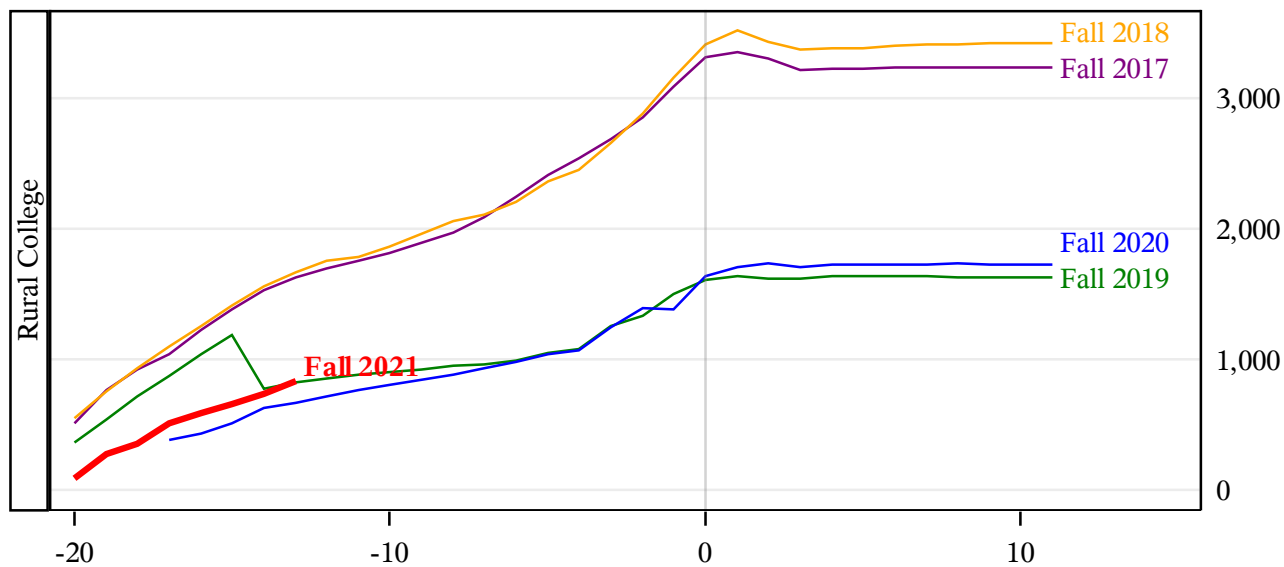

**University of Alaska Fairbanks - Early Semester Report  
 Student Credit Hours Generated by Registration Week  
 Fall 2017 - Fall 2021**

**University of Alaska Fairbanks - Early Semester Report  
 Student Credit Hours Generated by Registration Week  
 Fall 2017 - Fall 2021**

**University of Alaska Fairbanks - Early Semester Report  
 Student Credit Hours Generated by Registration Week  
 Fall 2017 - Fall 2021**

Weeks From the Start of Semester

**University of Alaska Fairbanks - Early Semester Report**  
**Student Credit Hours Generated by Registration Week**  
**Fall 2017 - Fall 2021**