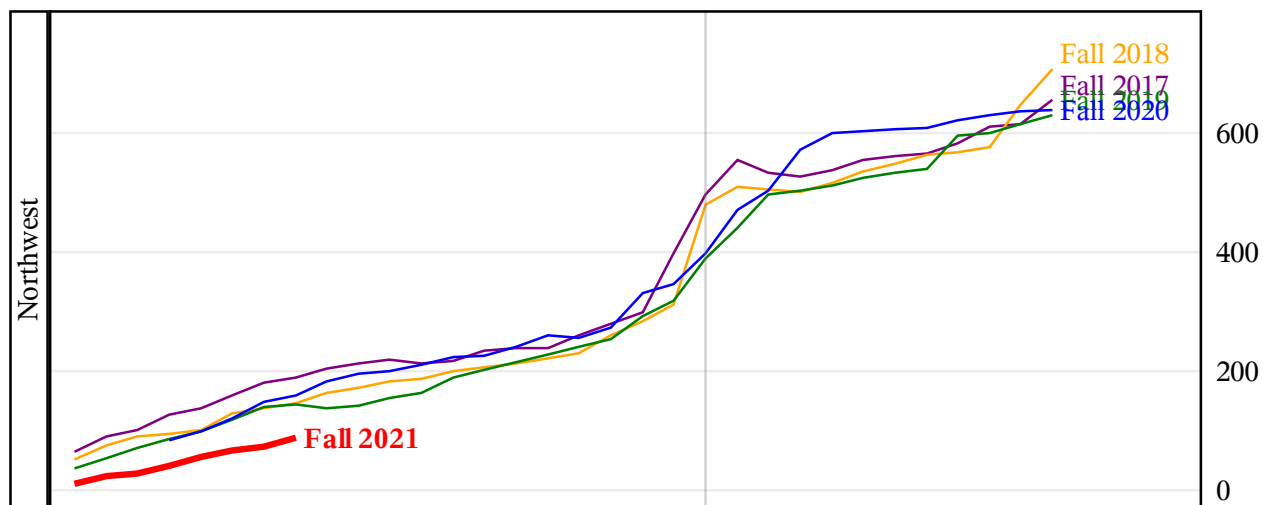

**University of Alaska Fairbanks - Early Semester Report  
 Student Credit Hours Generated by Registration Week  
 Fall 2017 - Fall 2021**

**University of Alaska Fairbanks - Early Semester Report  
 Student Credit Hours Generated by Registration Week  
 Fall 2017 - Fall 2021**

**University of Alaska Fairbanks - Early Semester Report  
 Student Credit Hours Generated by Registration Week  
 Fall 2017 - Fall 2021**

Weeks From the Start of Semester

**University of Alaska Fairbanks - Early Semester Report**  
**Student Credit Hours Generated by Registration Week**  
**Fall 2017 - Fall 2021**