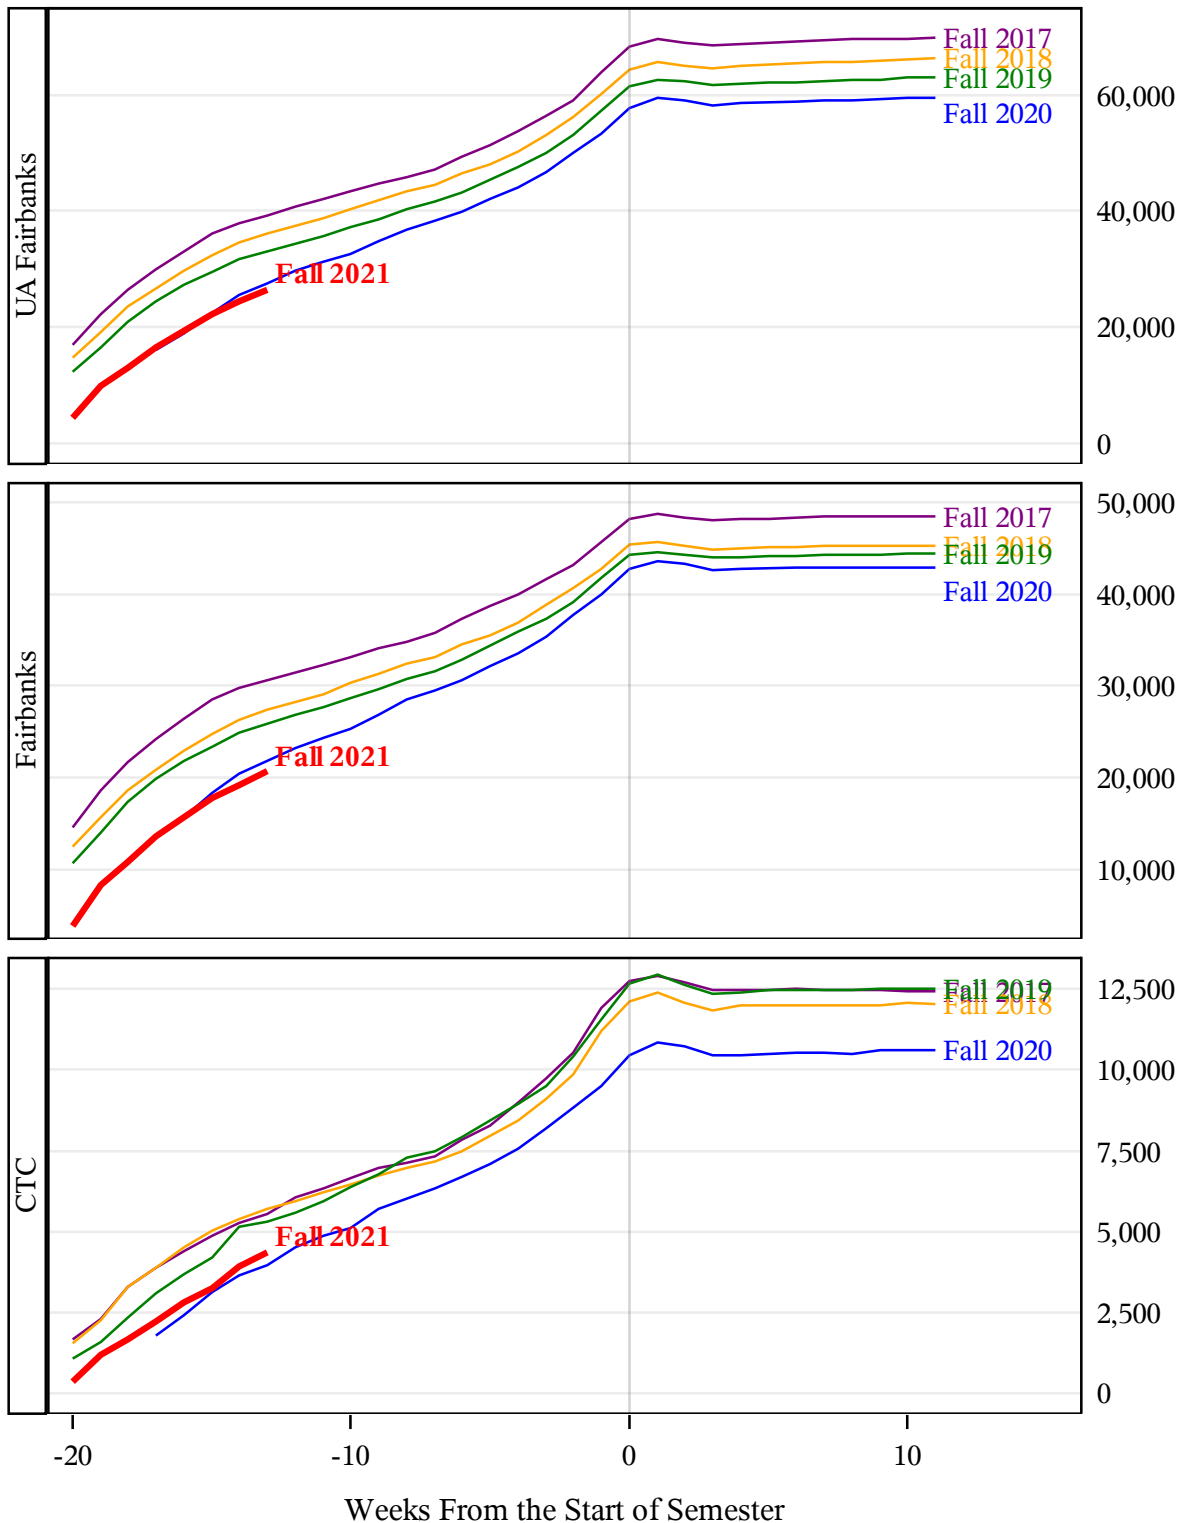

**University of Alaska Fairbanks - Early Semester Report  
 Student Credit Hours Generated by Registration Week  
 Fall 2017 - Fall 2021**

**University of Alaska Fairbanks - Early Semester Report  
 Student Credit Hours Generated by Registration Week  
 Fall 2017 - Fall 2021**

**University of Alaska Fairbanks - Early Semester Report  
 Student Credit Hours Generated by Registration Week  
 Fall 2017 - Fall 2021**

Weeks From the Start of Semester

**University of Alaska Fairbanks - Early Semester Report**  
**Student Credit Hours Generated by Registration Week**  
**Fall 2017 - Fall 2021**