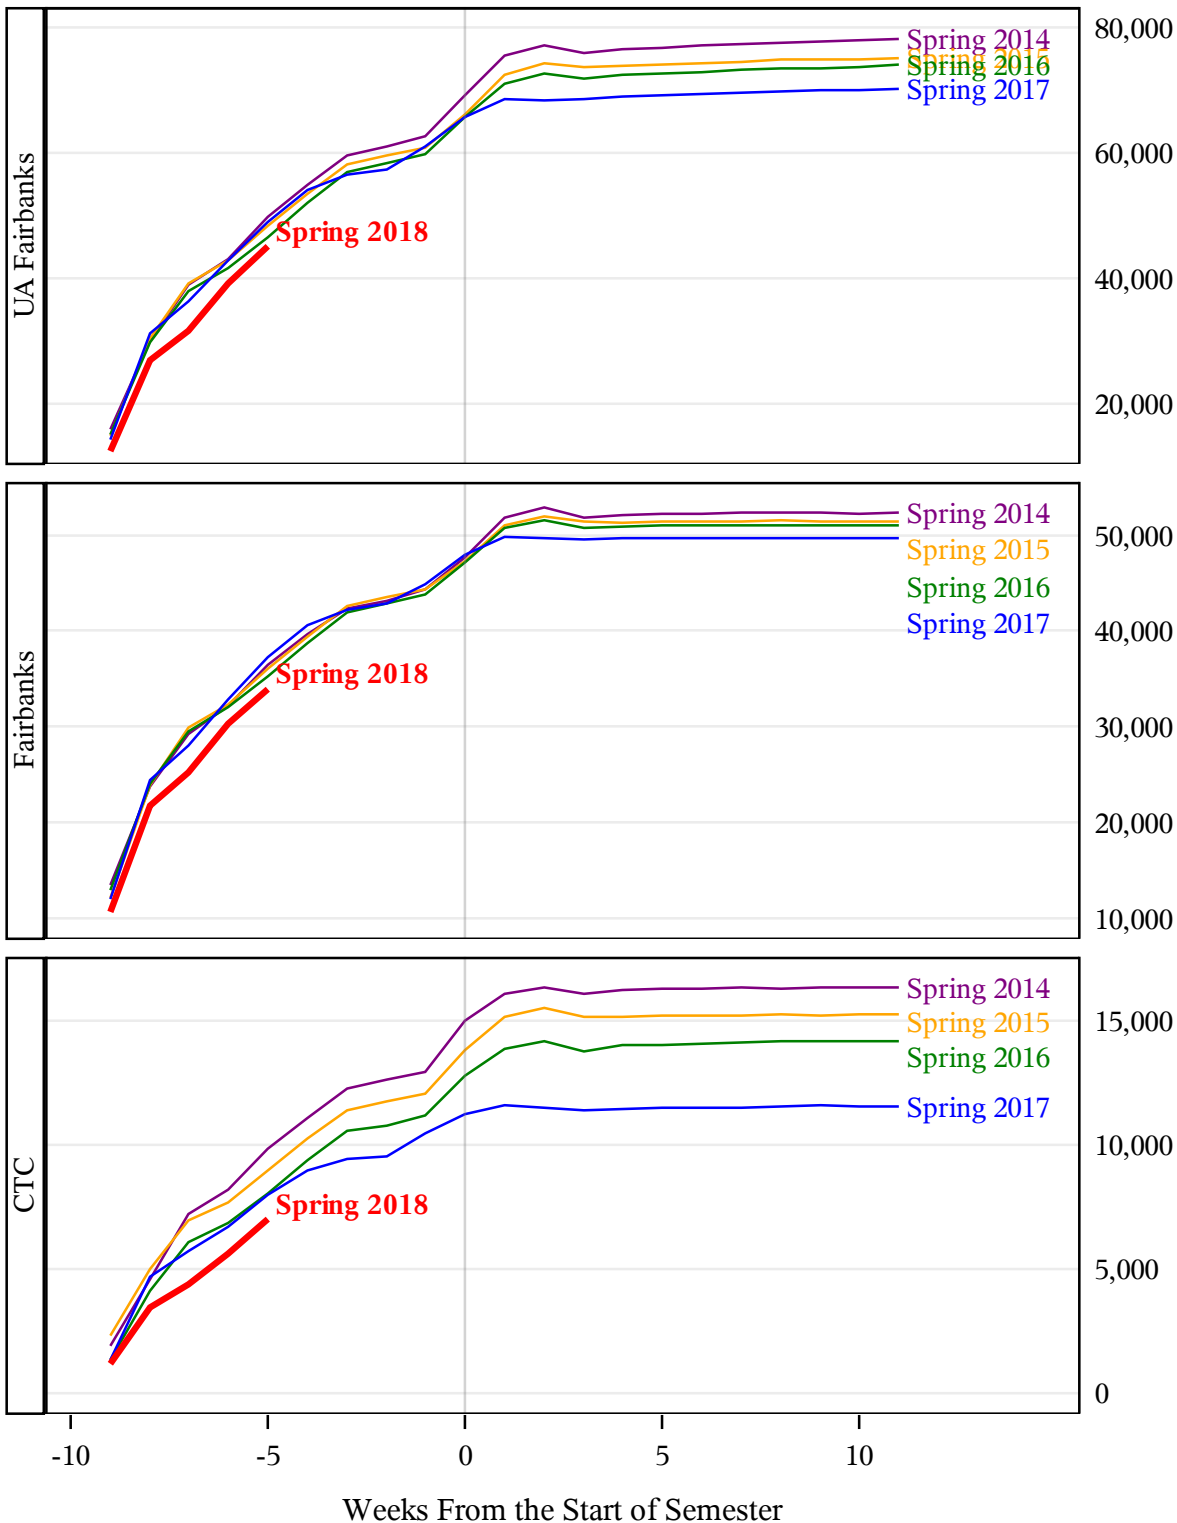

**University of Alaska Fairbanks - Early Semester Report
 Student Credit Hours Generated by Registration Week
 Spring 2014 - Spring 2018**

**University of Alaska Fairbanks - Early Semester Report
 Student Credit Hours Generated by Registration Week
 Spring 2014 - Spring 2018**