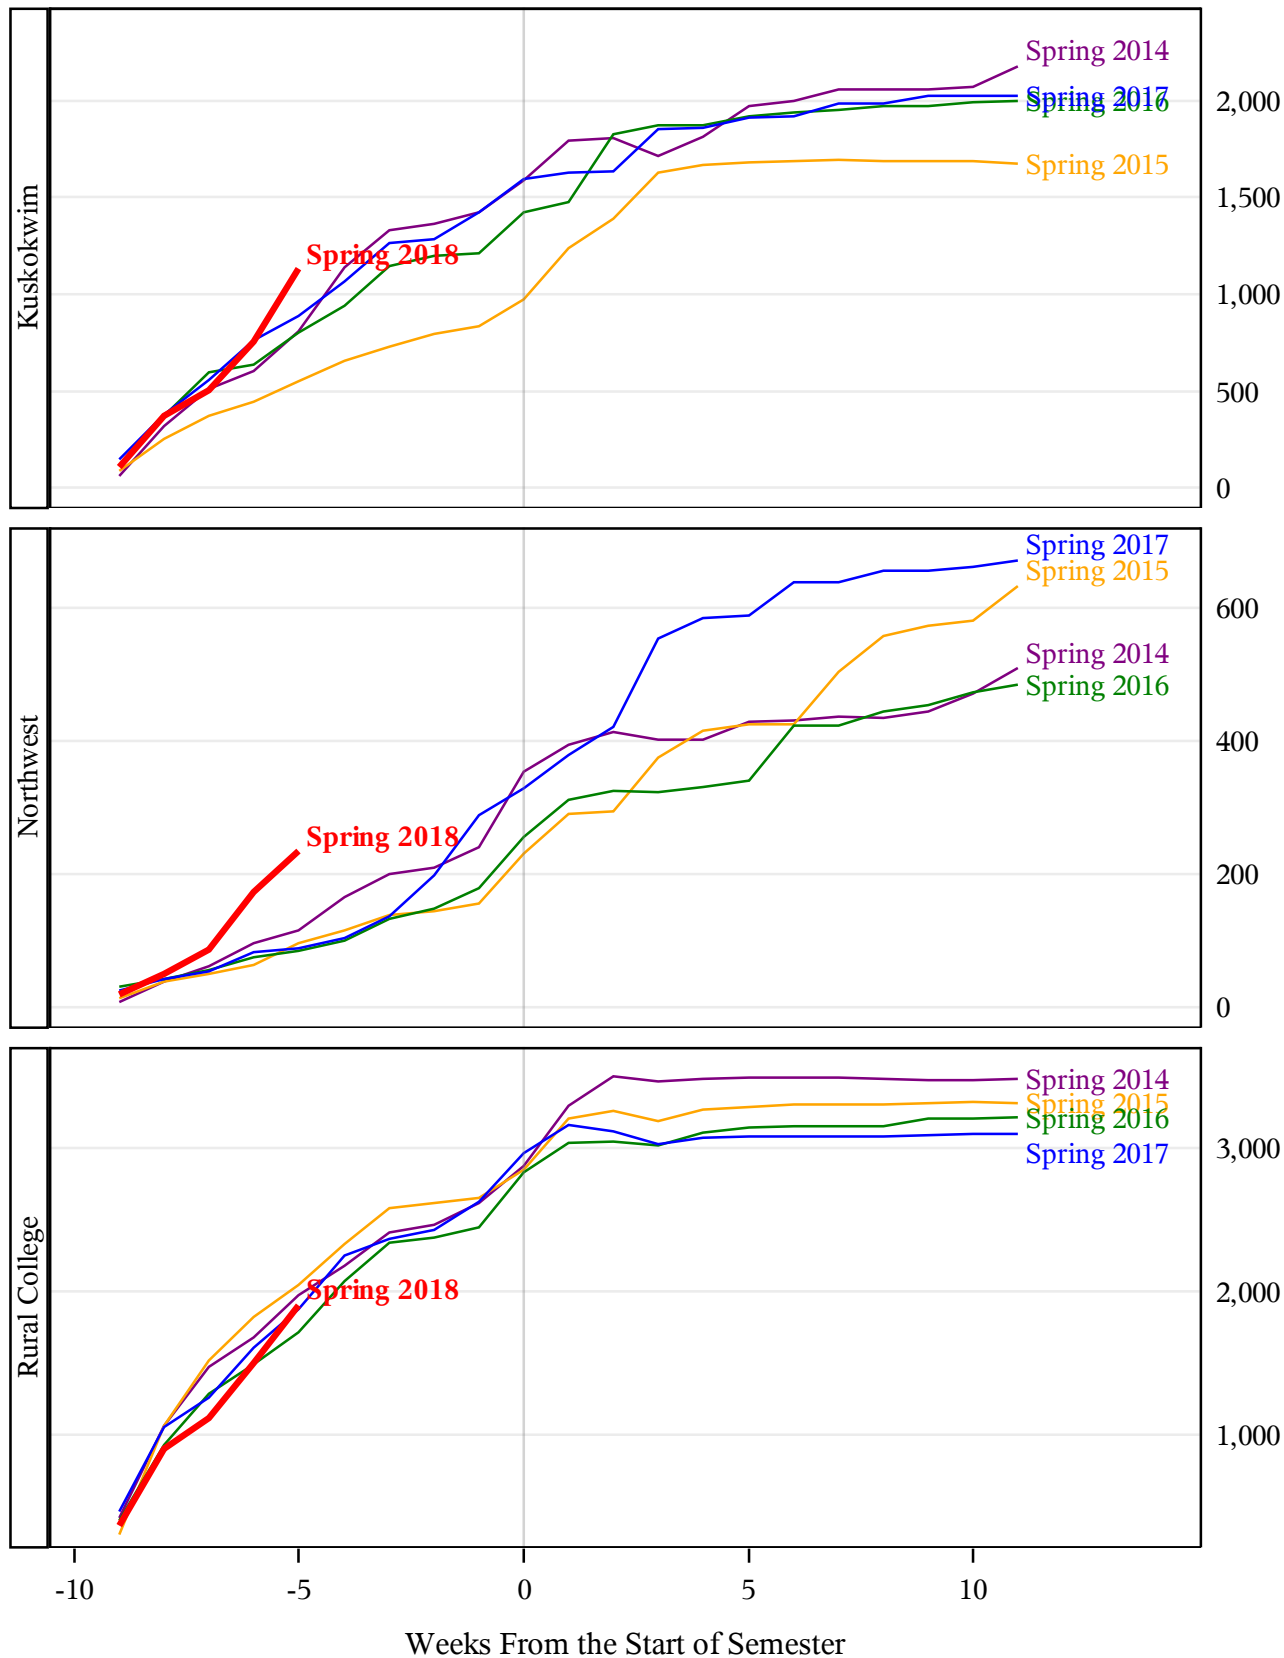

**University of Alaska Fairbanks - Early Semester Report
 Student Credit Hours Generated by Registration Week
 Spring 2014 - Spring 2018**

**University of Alaska Fairbanks - Early Semester Report
 Student Credit Hours Generated by Registration Week
 Spring 2014 - Spring 2018**