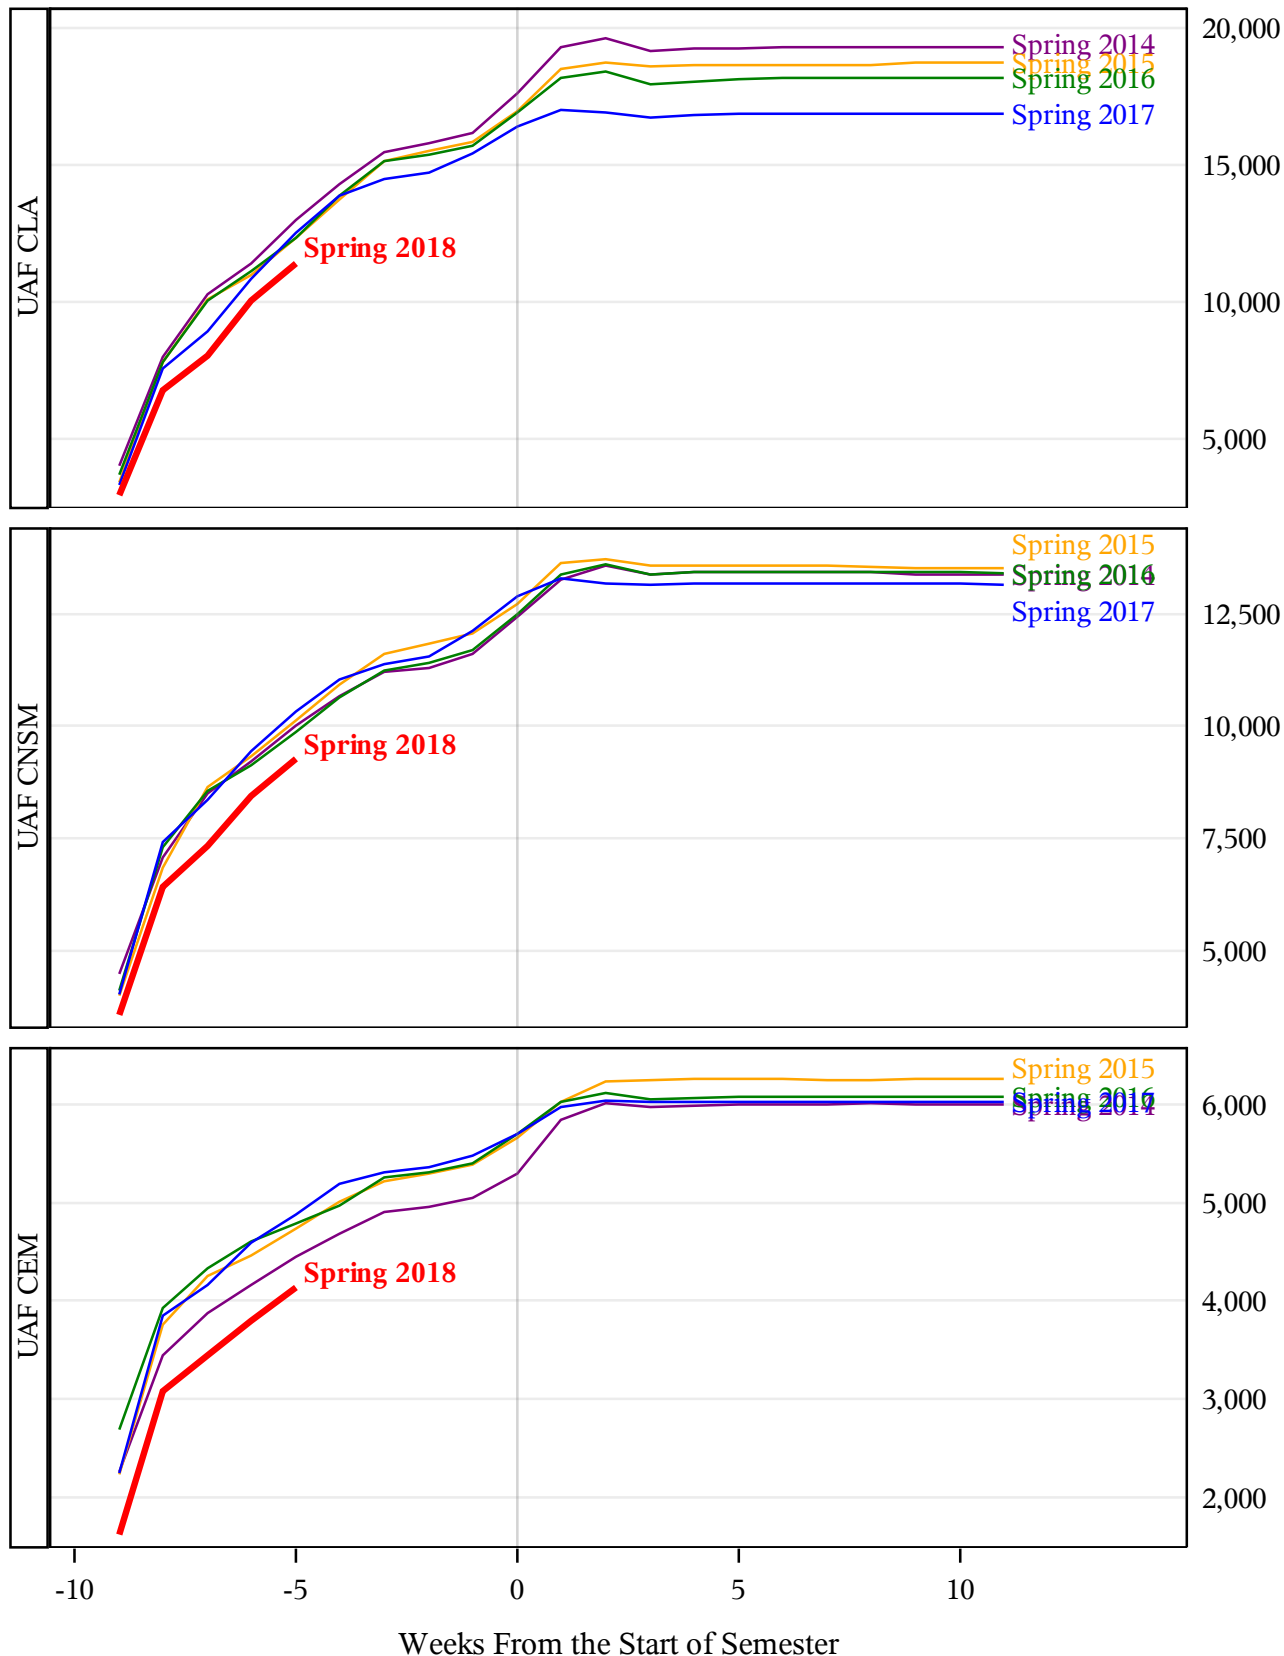

**University of Alaska Fairbanks - Early Semester Report
 Student Credit Hours Generated by Registration Week
 Spring 2014 - Spring 2018**

**University of Alaska Fairbanks - Early Semester Report
 Student Credit Hours Generated by Registration Week
 Spring 2014 - Spring 2018**