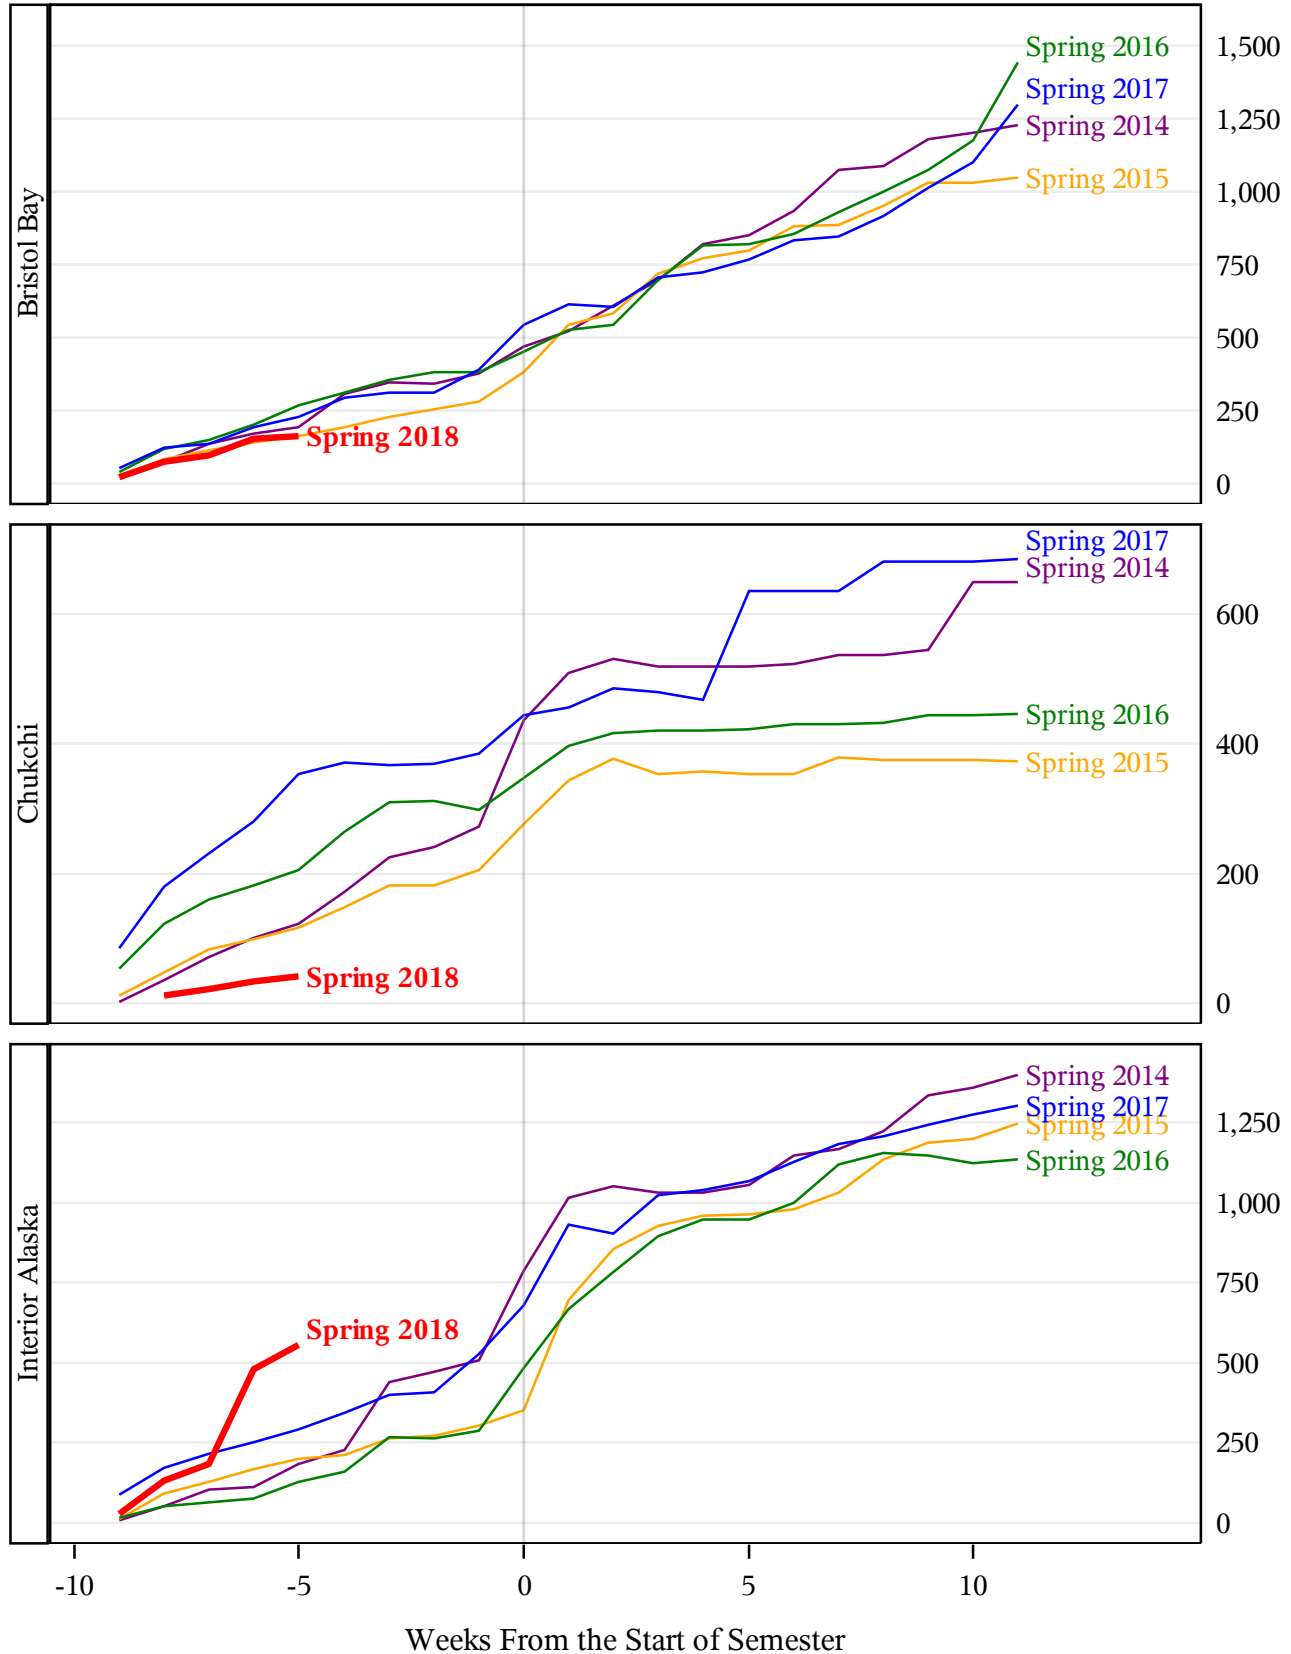

**University of Alaska Fairbanks - Early Semester Report
 Student Credit Hours Generated by Registration Week
 Spring 2014 - Spring 2018**

**University of Alaska Fairbanks - Early Semester Report
 Student Credit Hours Generated by Registration Week
 Spring 2014 - Spring 2018**