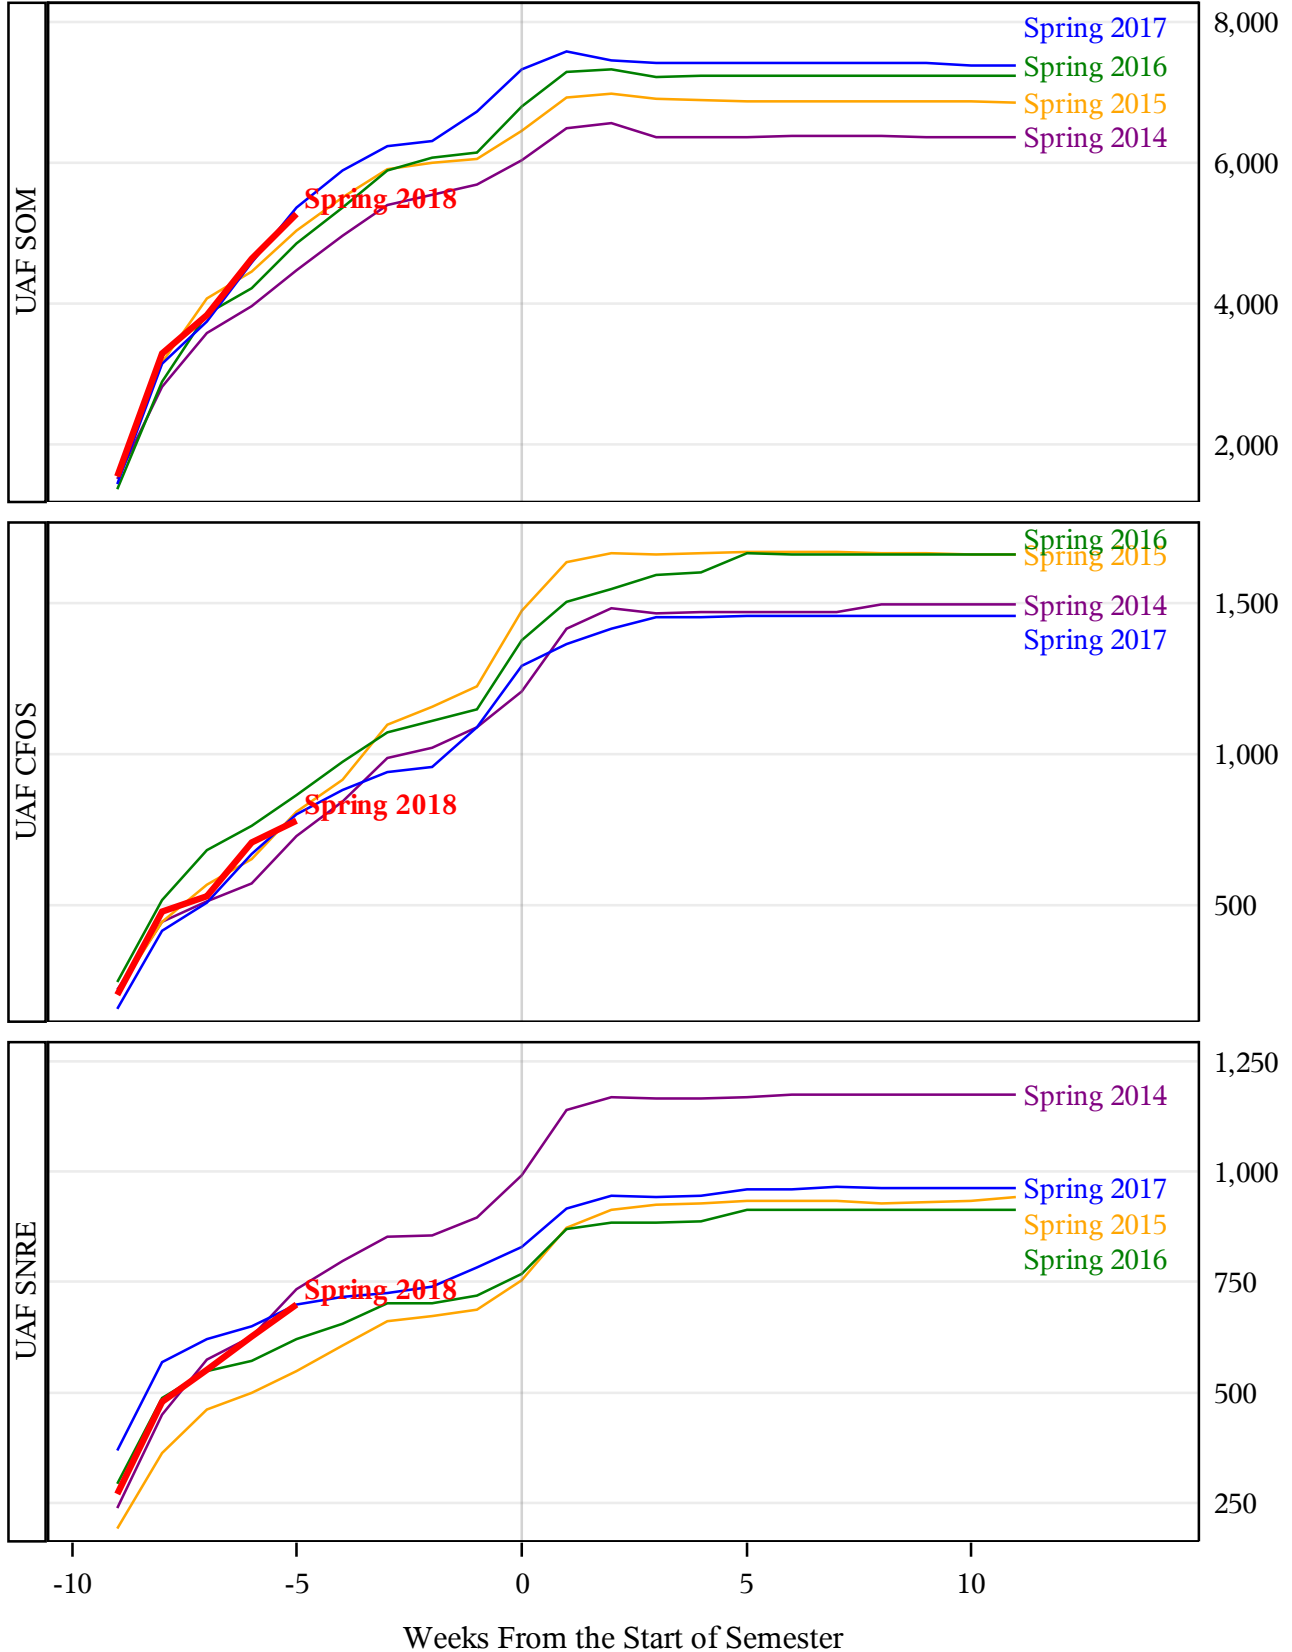

**University of Alaska Fairbanks - Early Semester Report
Student Credit Hours Generated by Registration Week
Spring 2014 - Spring 2018**