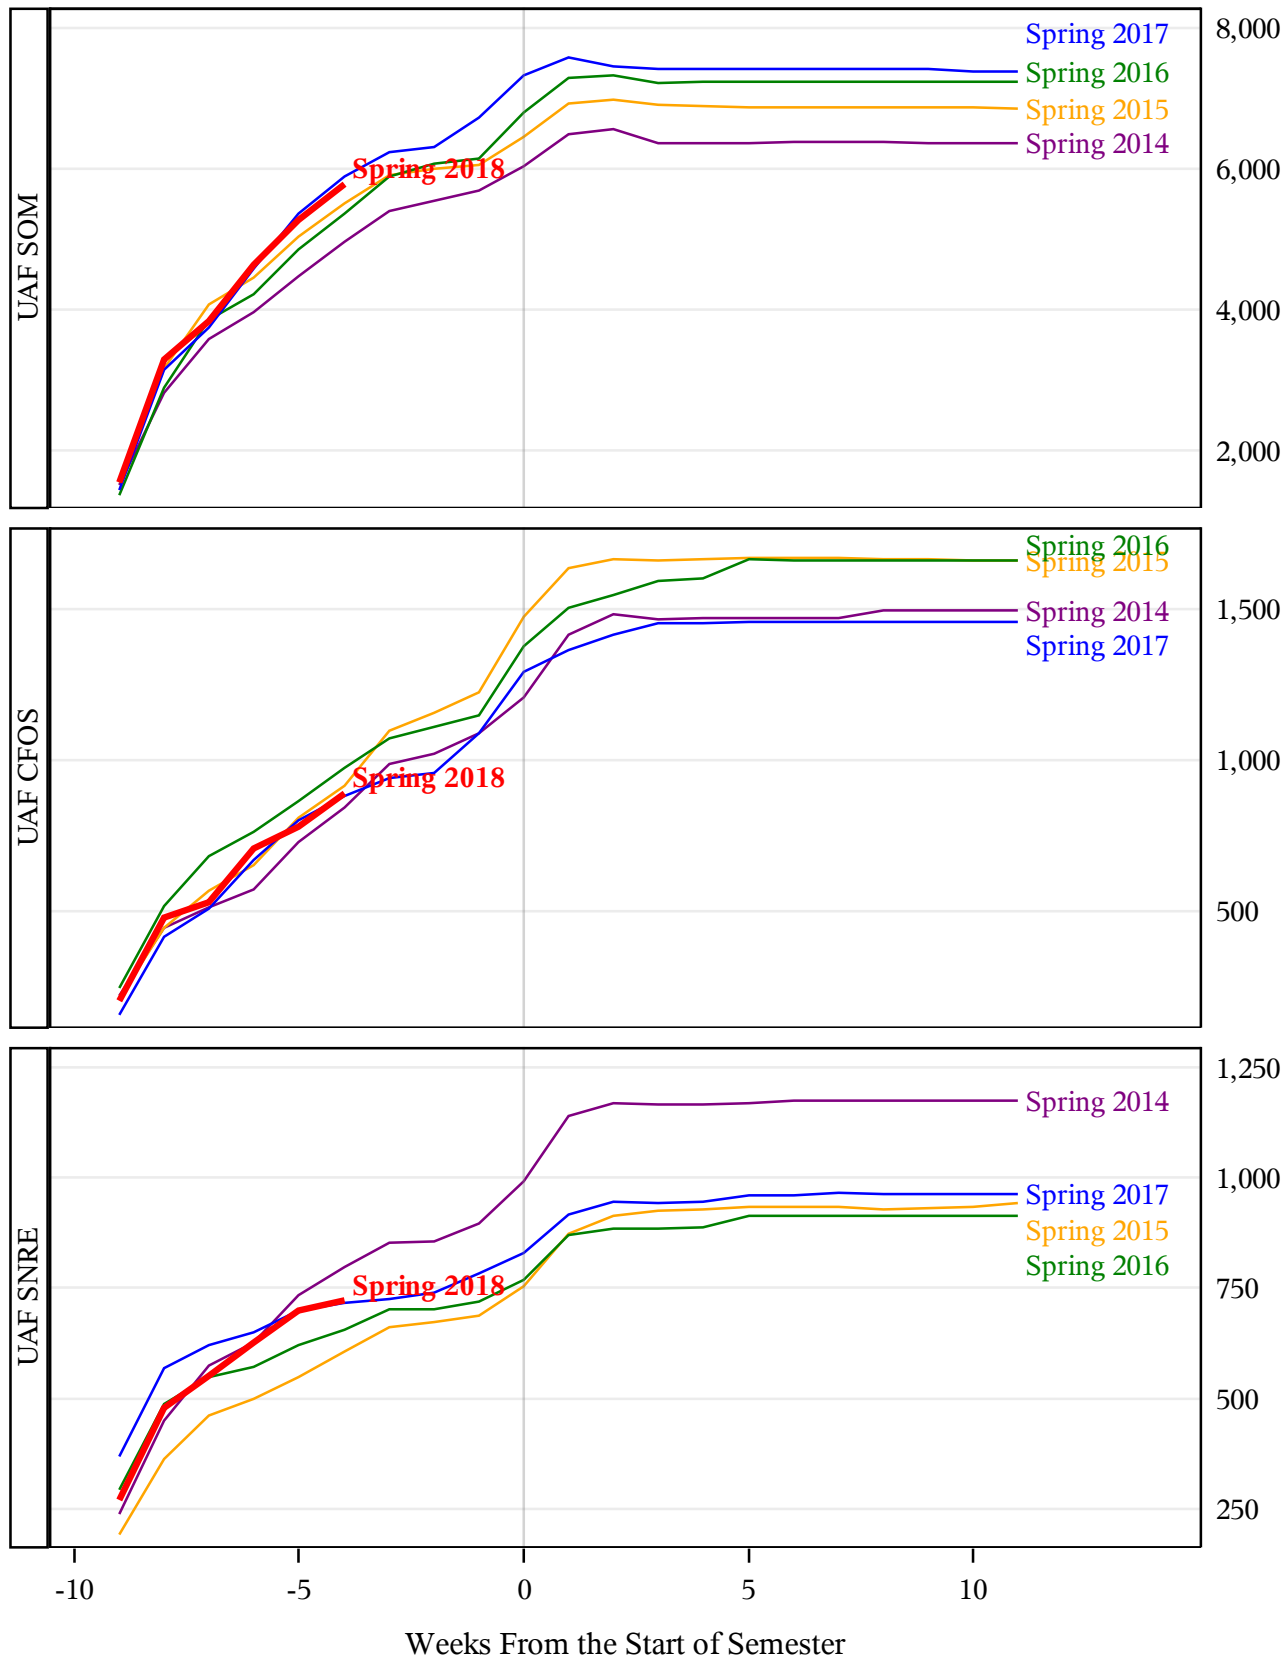

**University of Alaska Fairbanks - Early Semester Report
Student Credit Hours Generated by Registration Week
Spring 2014 - Spring 2018**