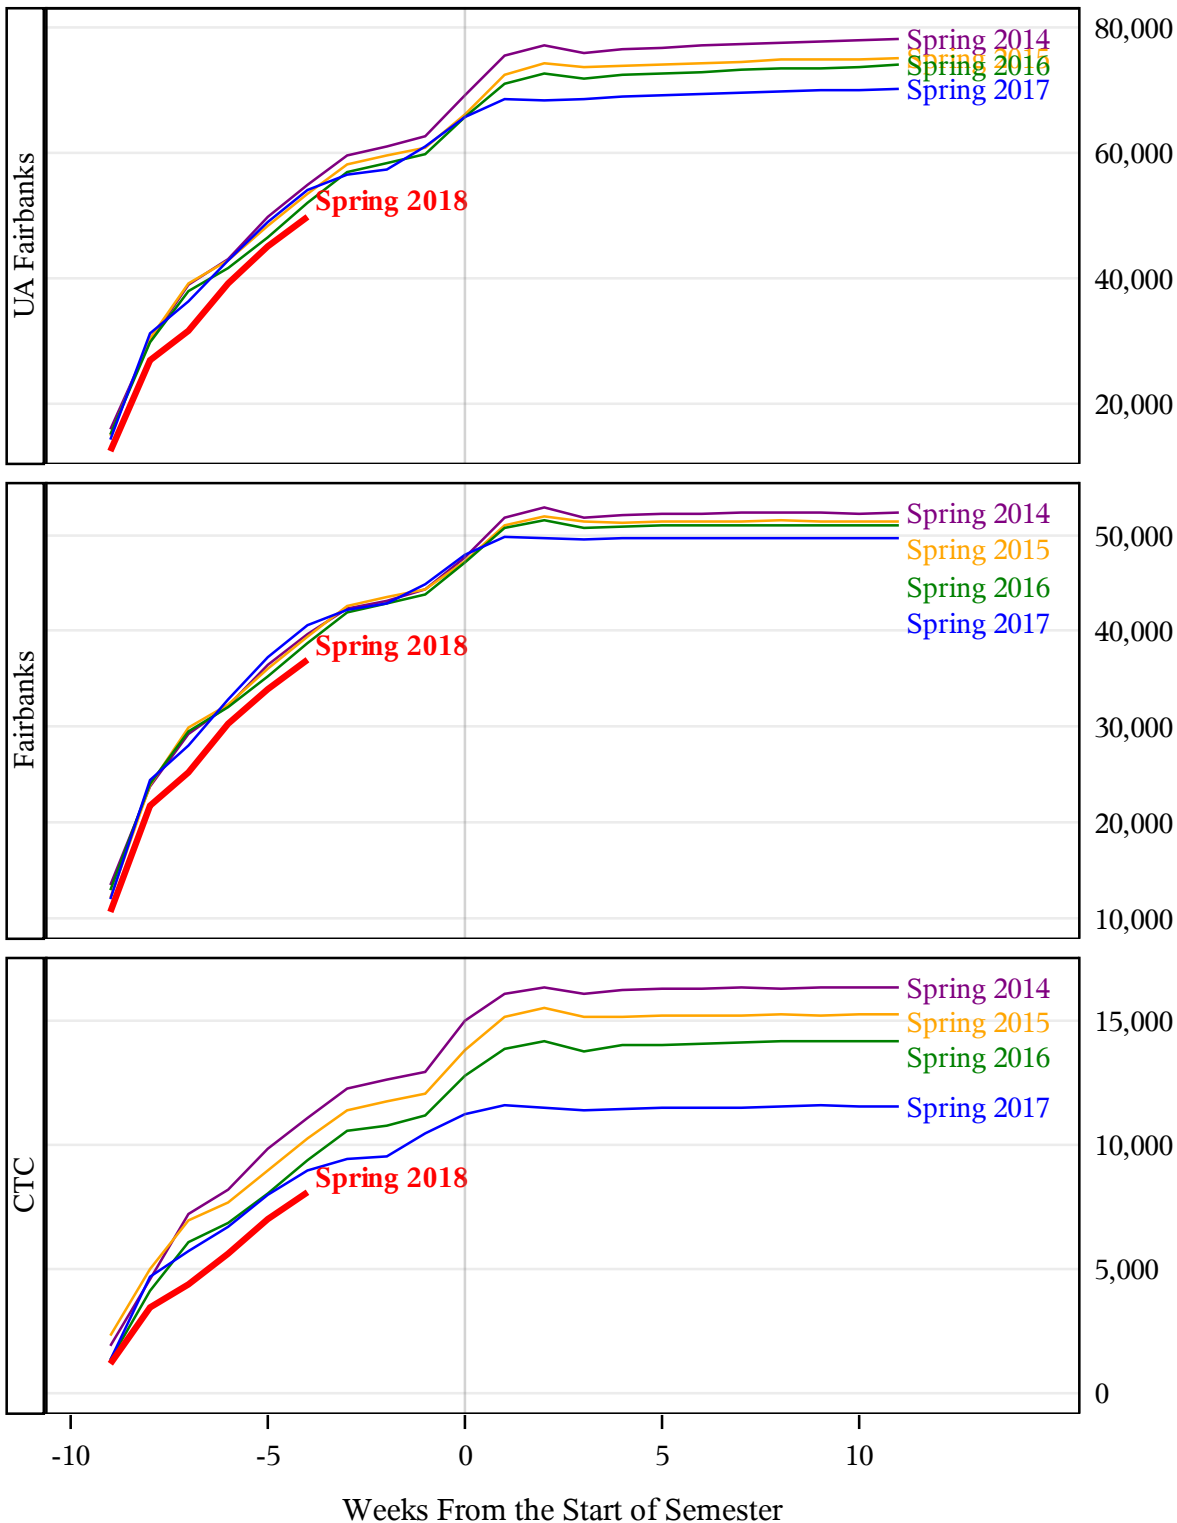

**University of Alaska Fairbanks - Early Semester Report
 Student Credit Hours Generated by Registration Week
 Spring 2014 - Spring 2018**

**University of Alaska Fairbanks - Early Semester Report
 Student Credit Hours Generated by Registration Week
 Spring 2014 - Spring 2018**