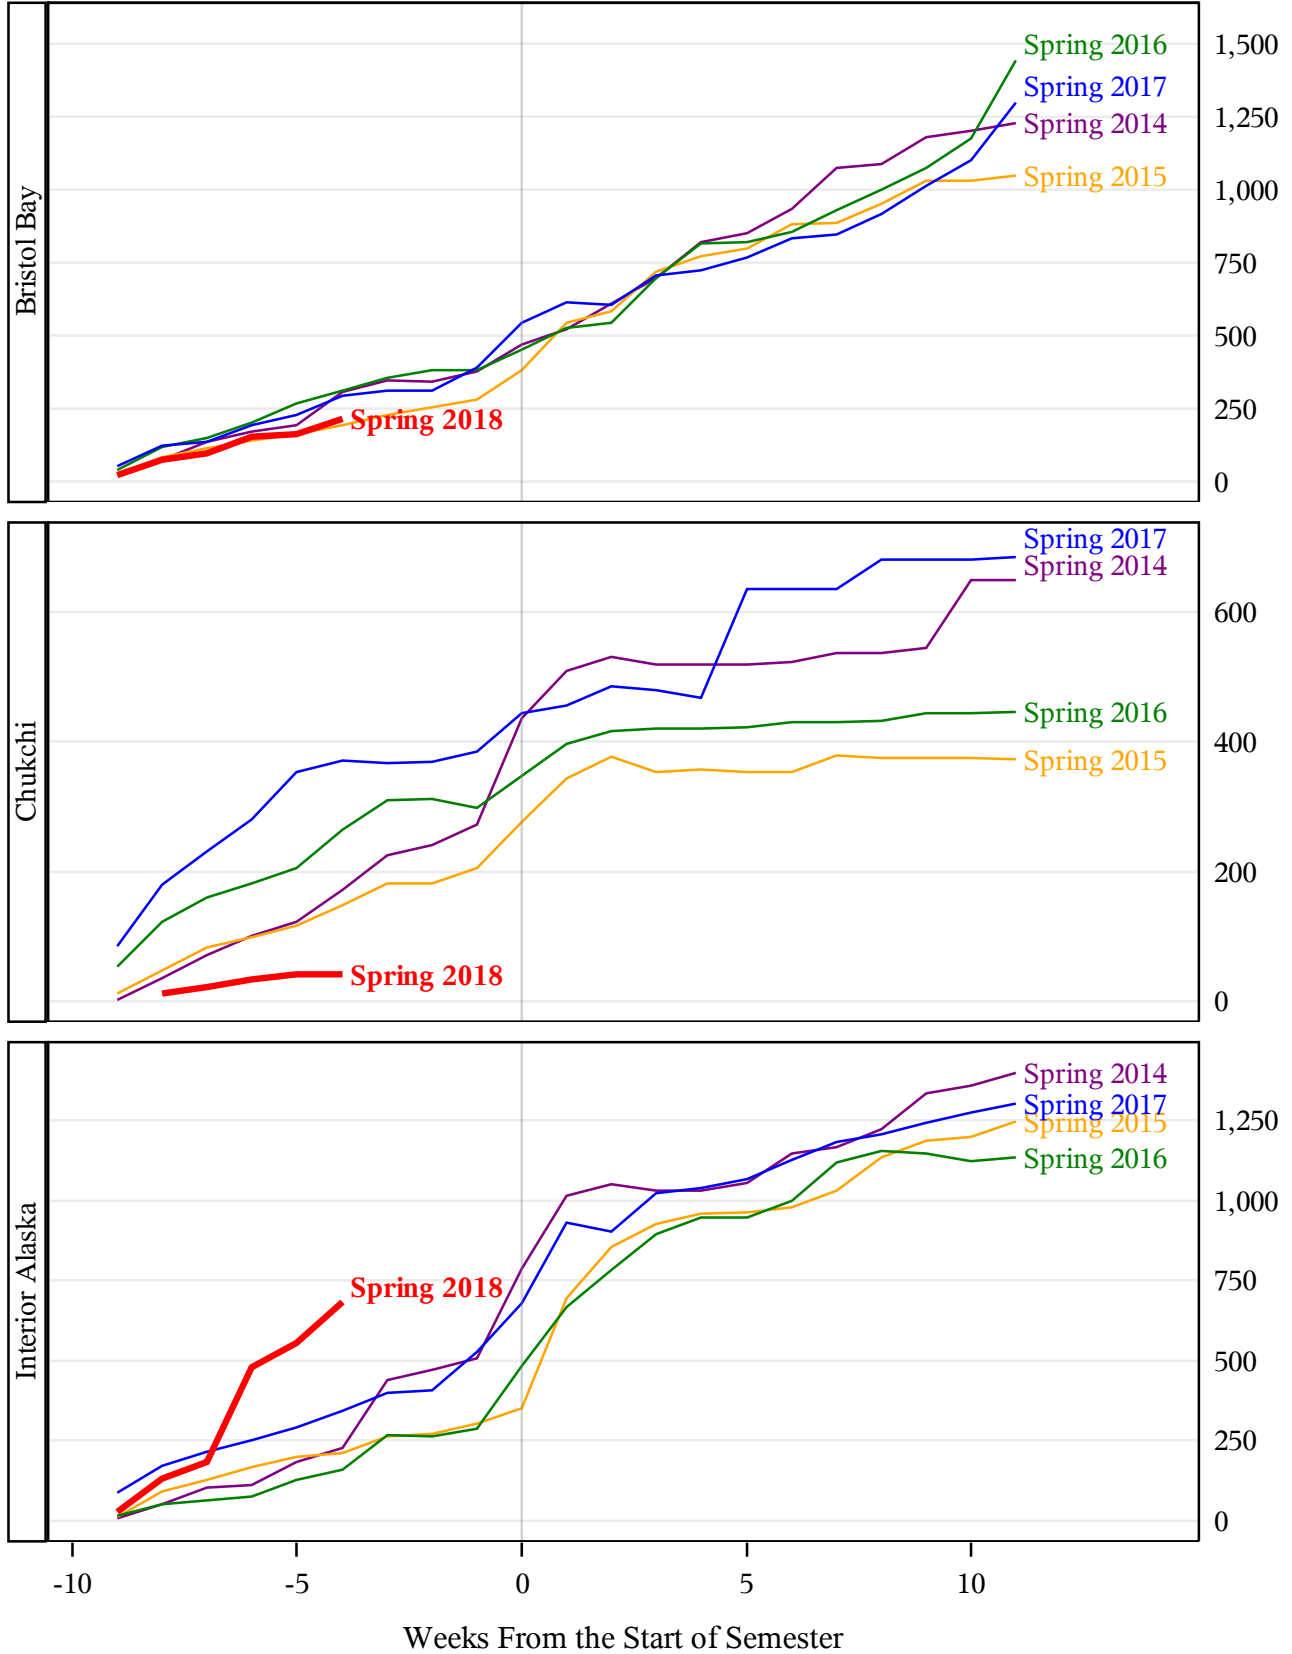

**University of Alaska Fairbanks - Early Semester Report
 Student Credit Hours Generated by Registration Week
 Spring 2014 - Spring 2018**

**University of Alaska Fairbanks - Early Semester Report
 Student Credit Hours Generated by Registration Week
 Spring 2014 - Spring 2018**