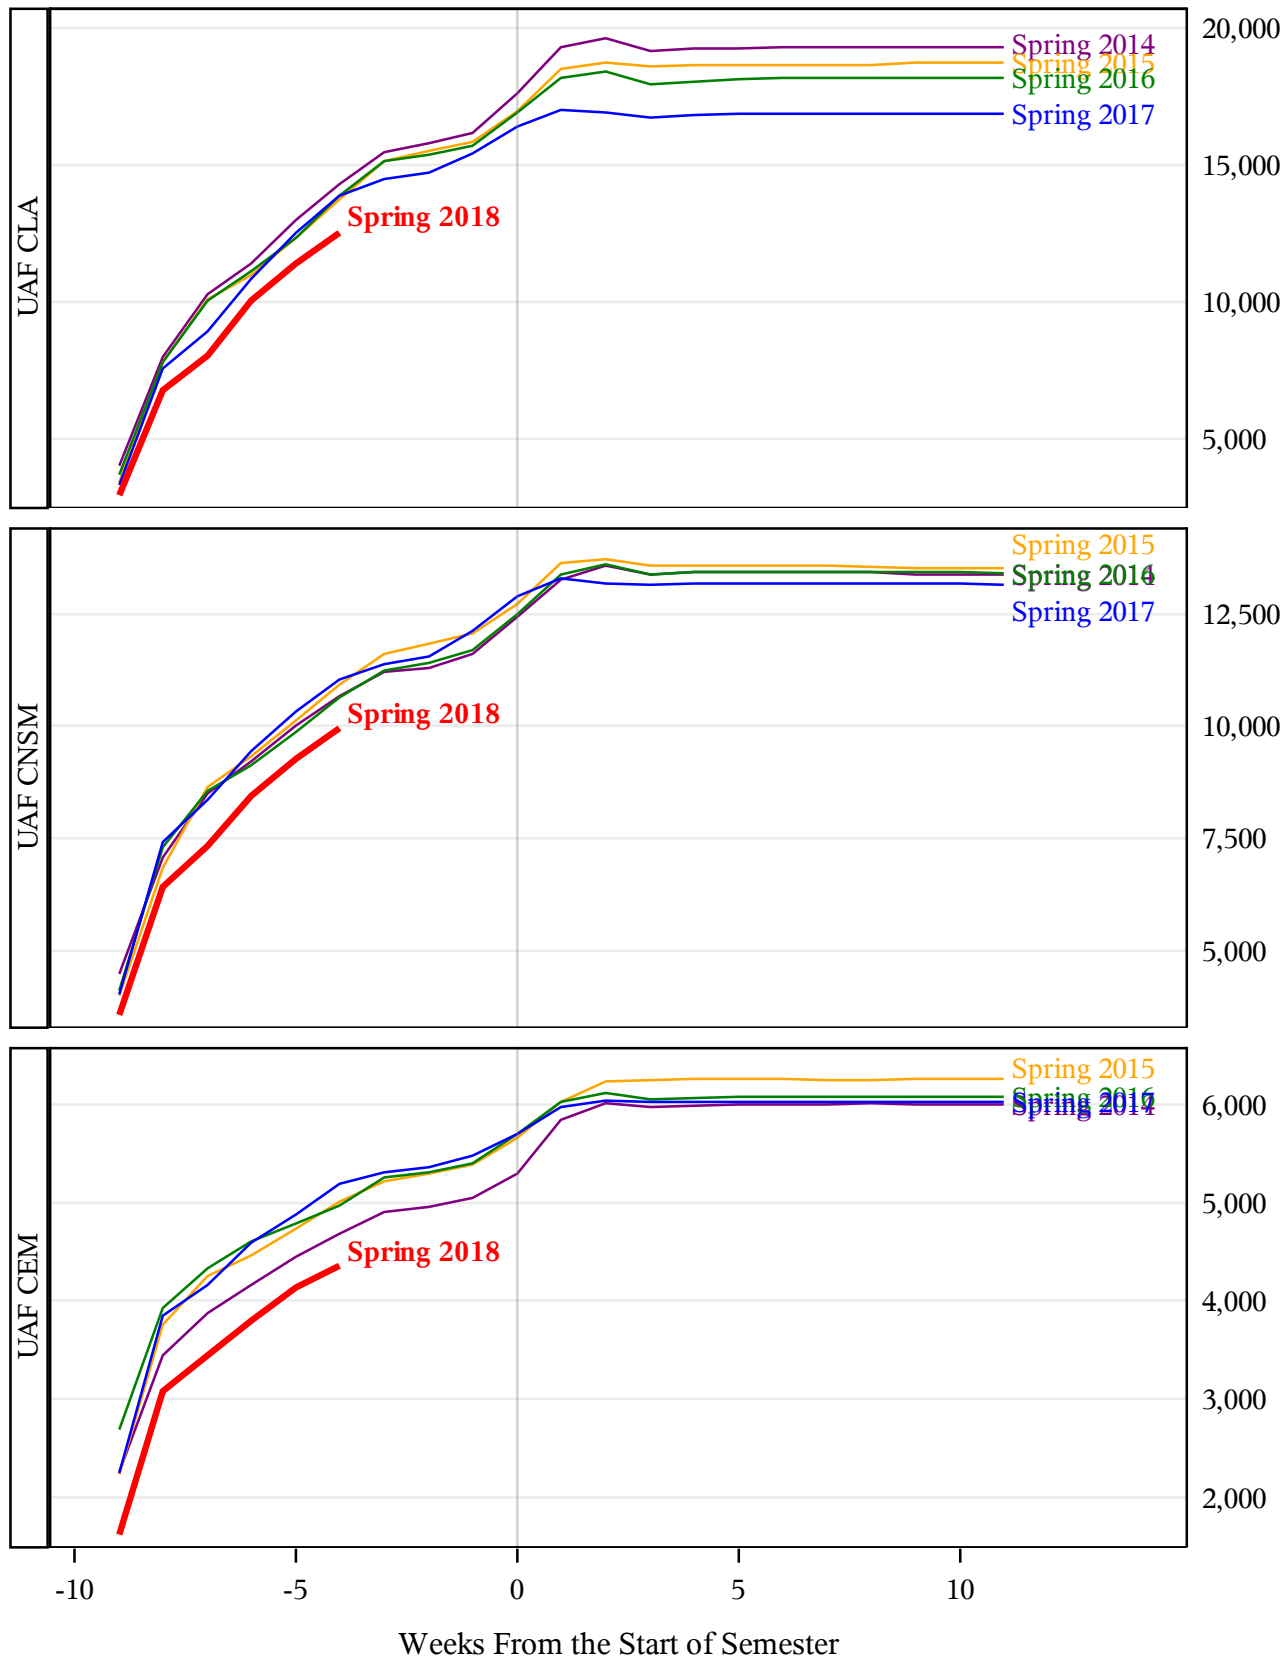

**University of Alaska Fairbanks - Early Semester Report
 Student Credit Hours Generated by Registration Week
 Spring 2014 - Spring 2018**

**University of Alaska Fairbanks - Early Semester Report
 Student Credit Hours Generated by Registration Week
 Spring 2014 - Spring 2018**