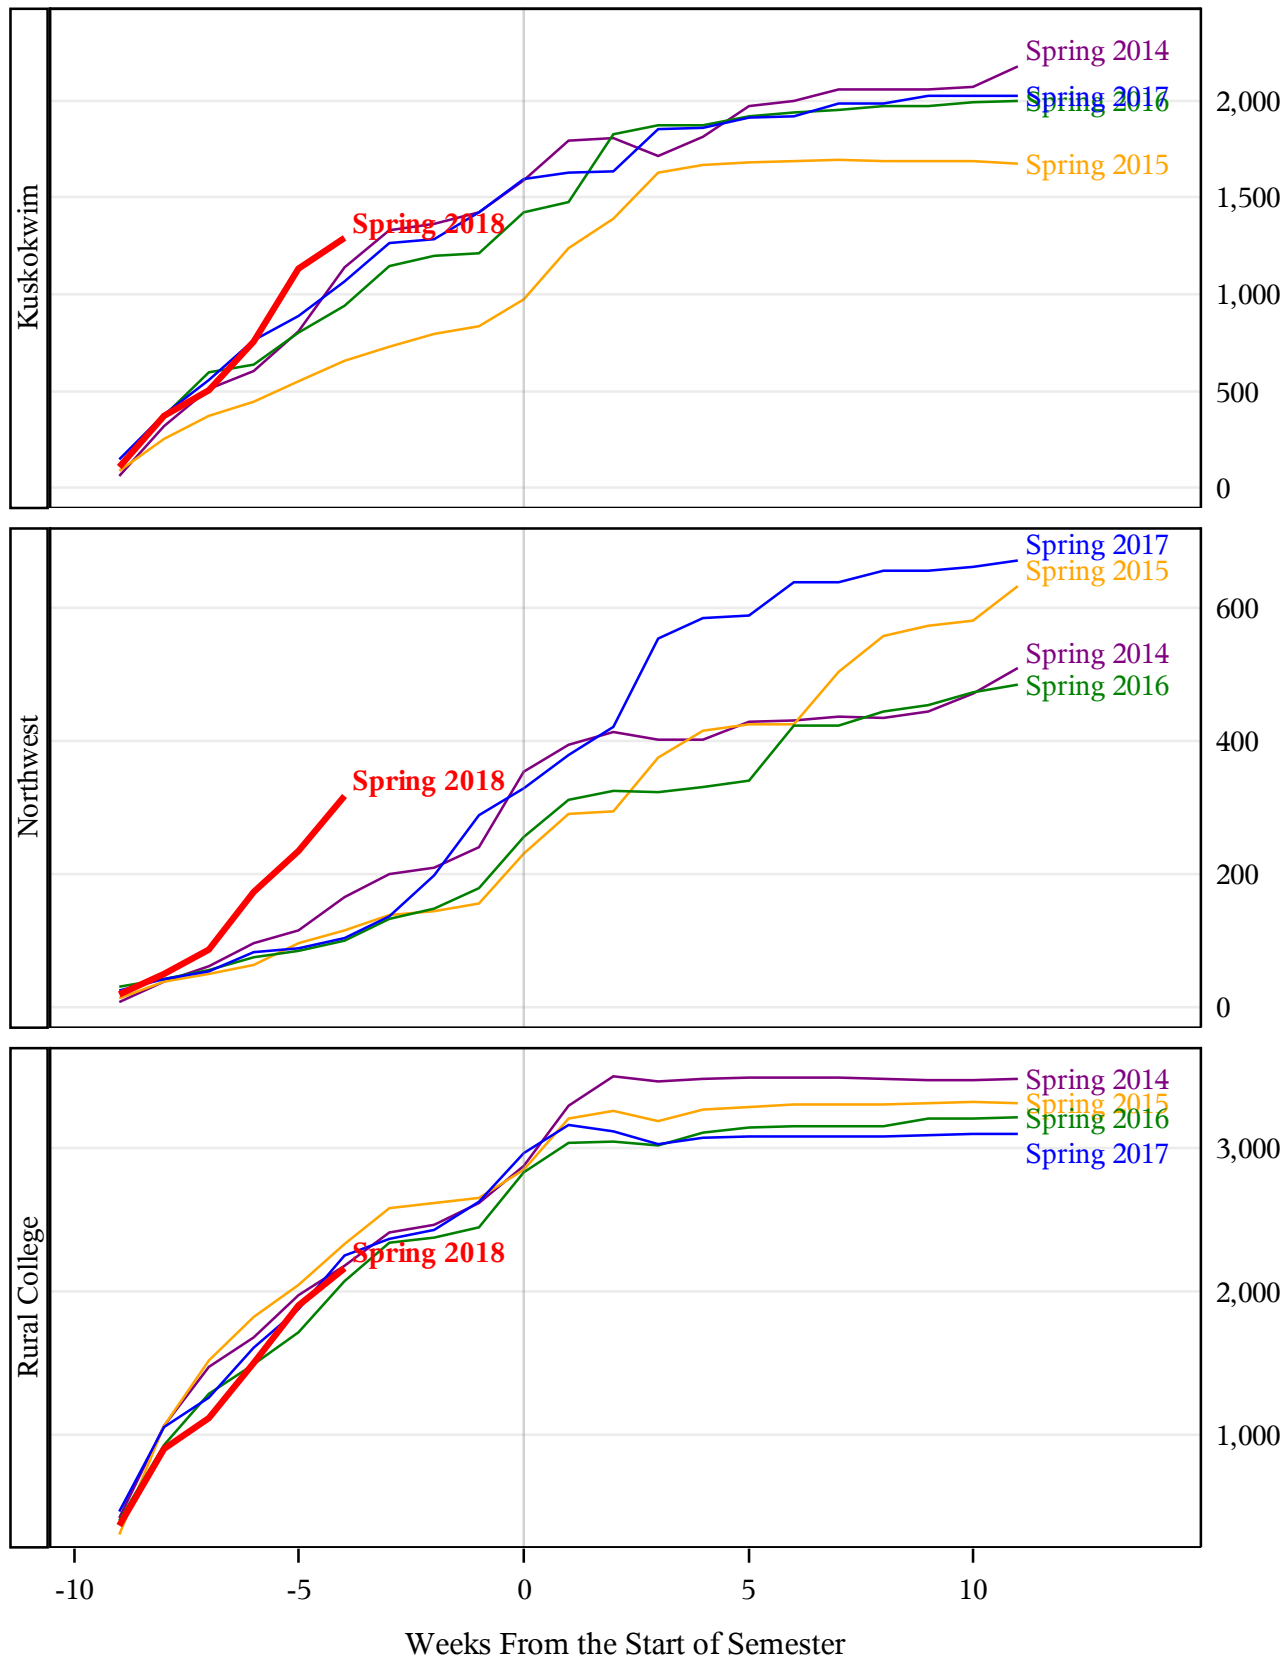

**University of Alaska Fairbanks - Early Semester Report
 Student Credit Hours Generated by Registration Week
 Spring 2014 - Spring 2018**

**University of Alaska Fairbanks - Early Semester Report
 Student Credit Hours Generated by Registration Week
 Spring 2014 - Spring 2018**