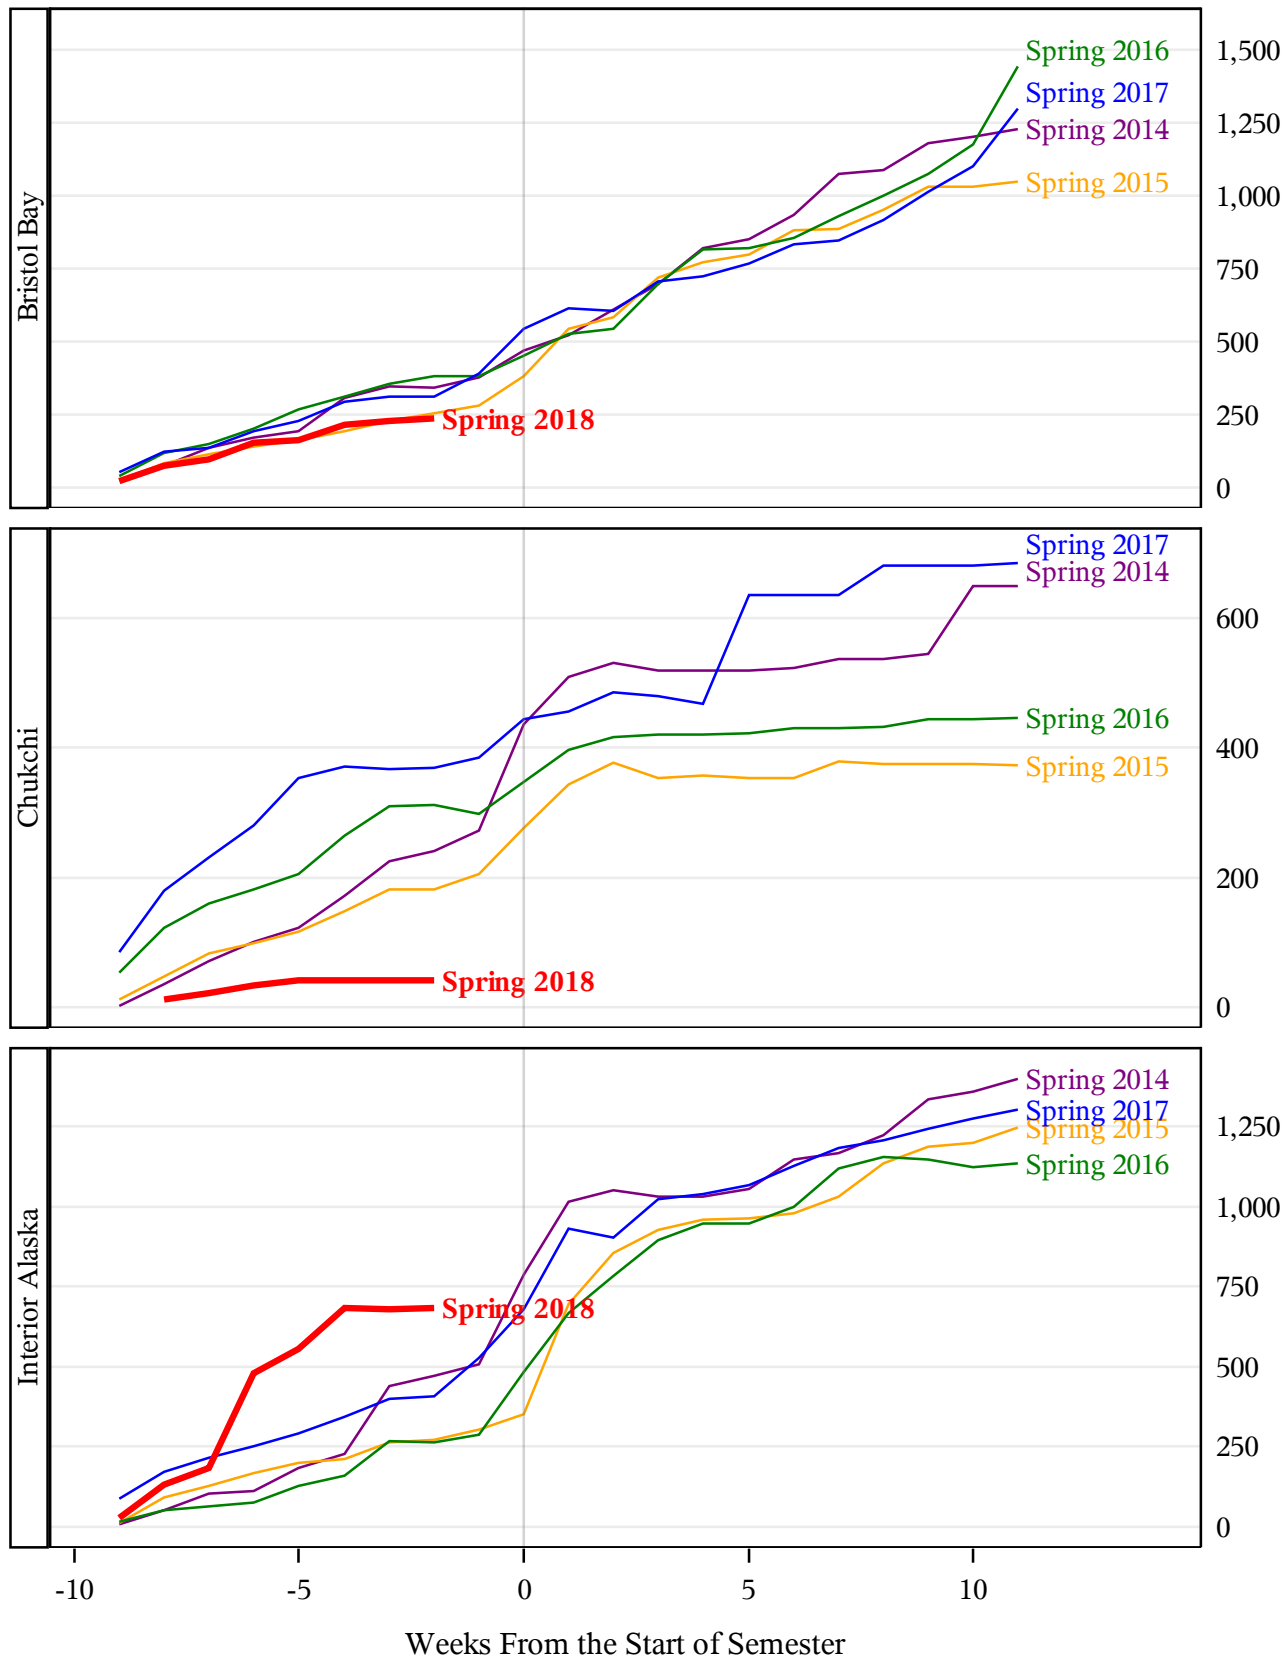

**University of Alaska Fairbanks - Early Semester Report  
 Student Credit Hours Generated by Registration Week  
 Spring 2014 - Spring 2018**

**University of Alaska Fairbanks - Early Semester Report  
 Student Credit Hours Generated by Registration Week  
 Spring 2014 - Spring 2018**