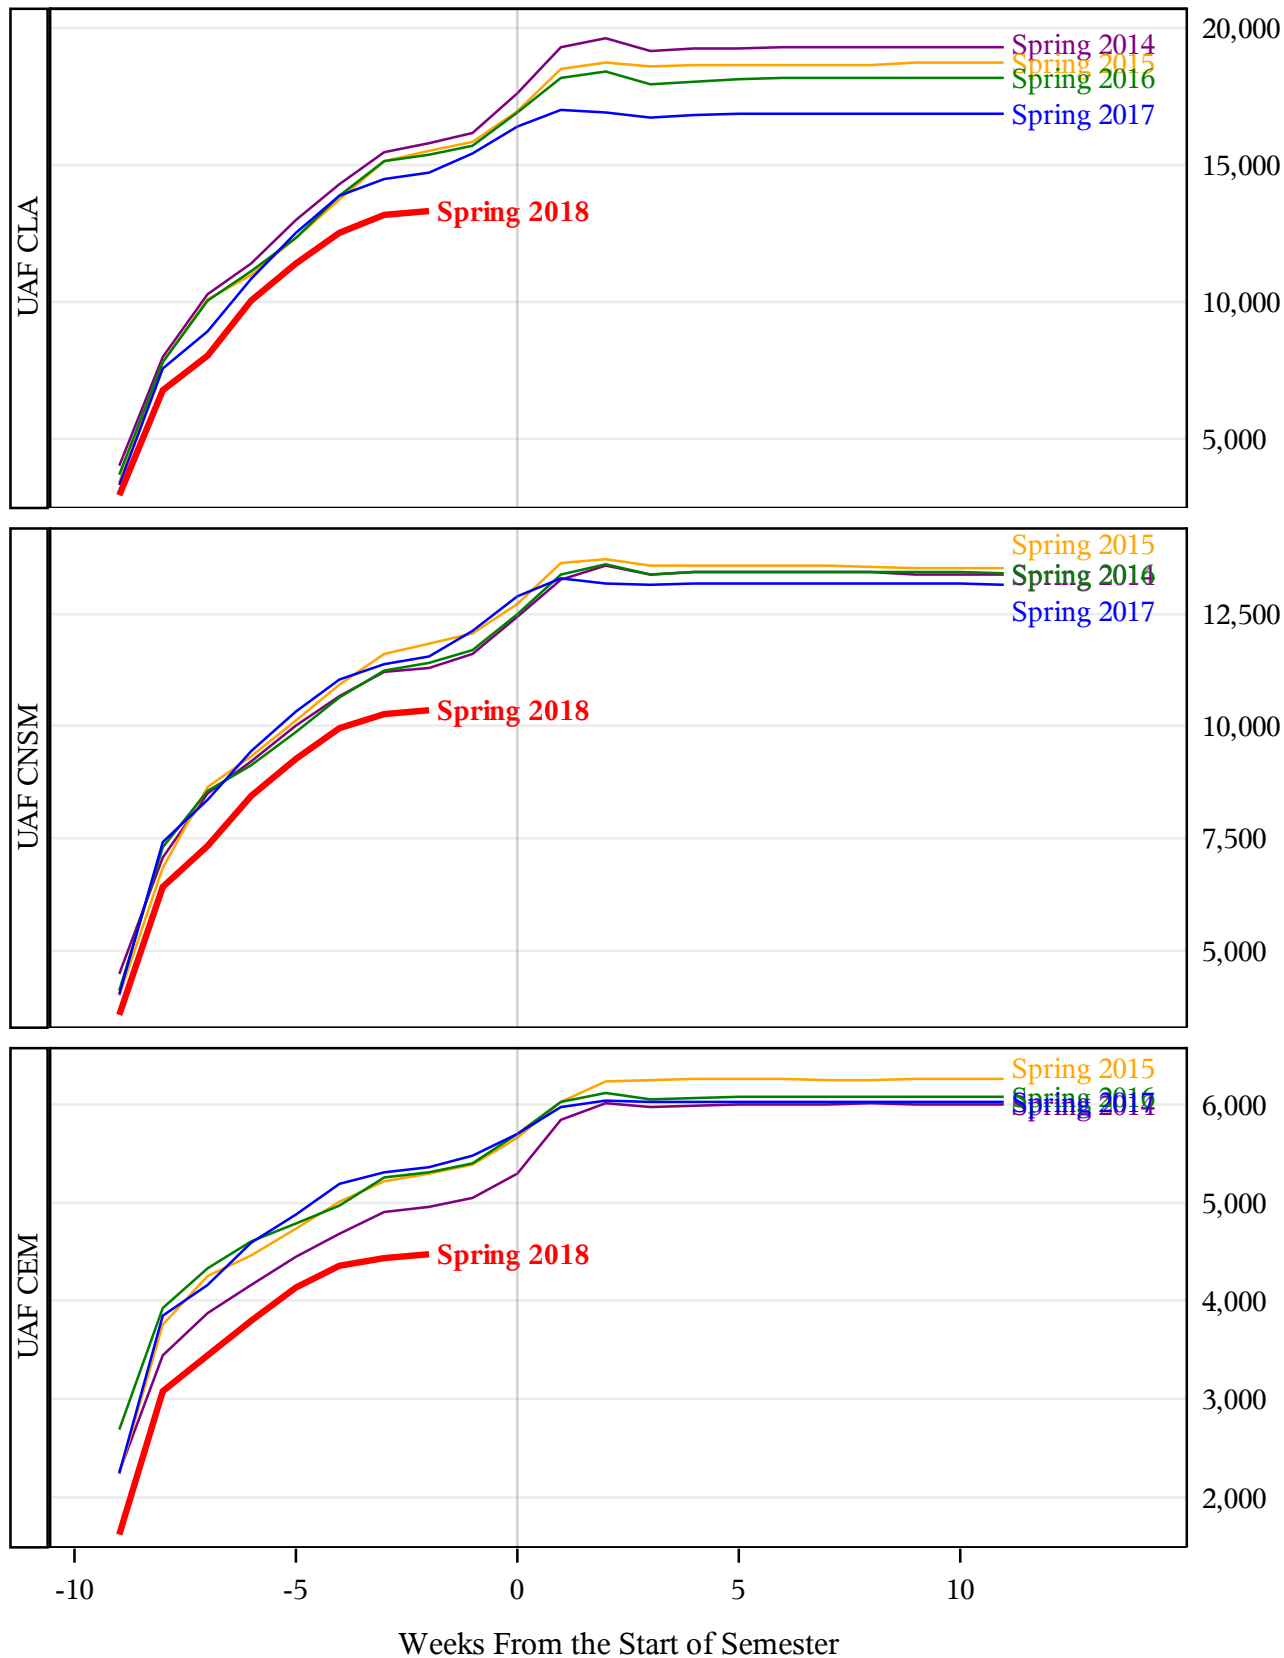

**University of Alaska Fairbanks - Early Semester Report  
 Student Credit Hours Generated by Registration Week  
 Spring 2014 - Spring 2018**

**University of Alaska Fairbanks - Early Semester Report  
 Student Credit Hours Generated by Registration Week  
 Spring 2014 - Spring 2018**