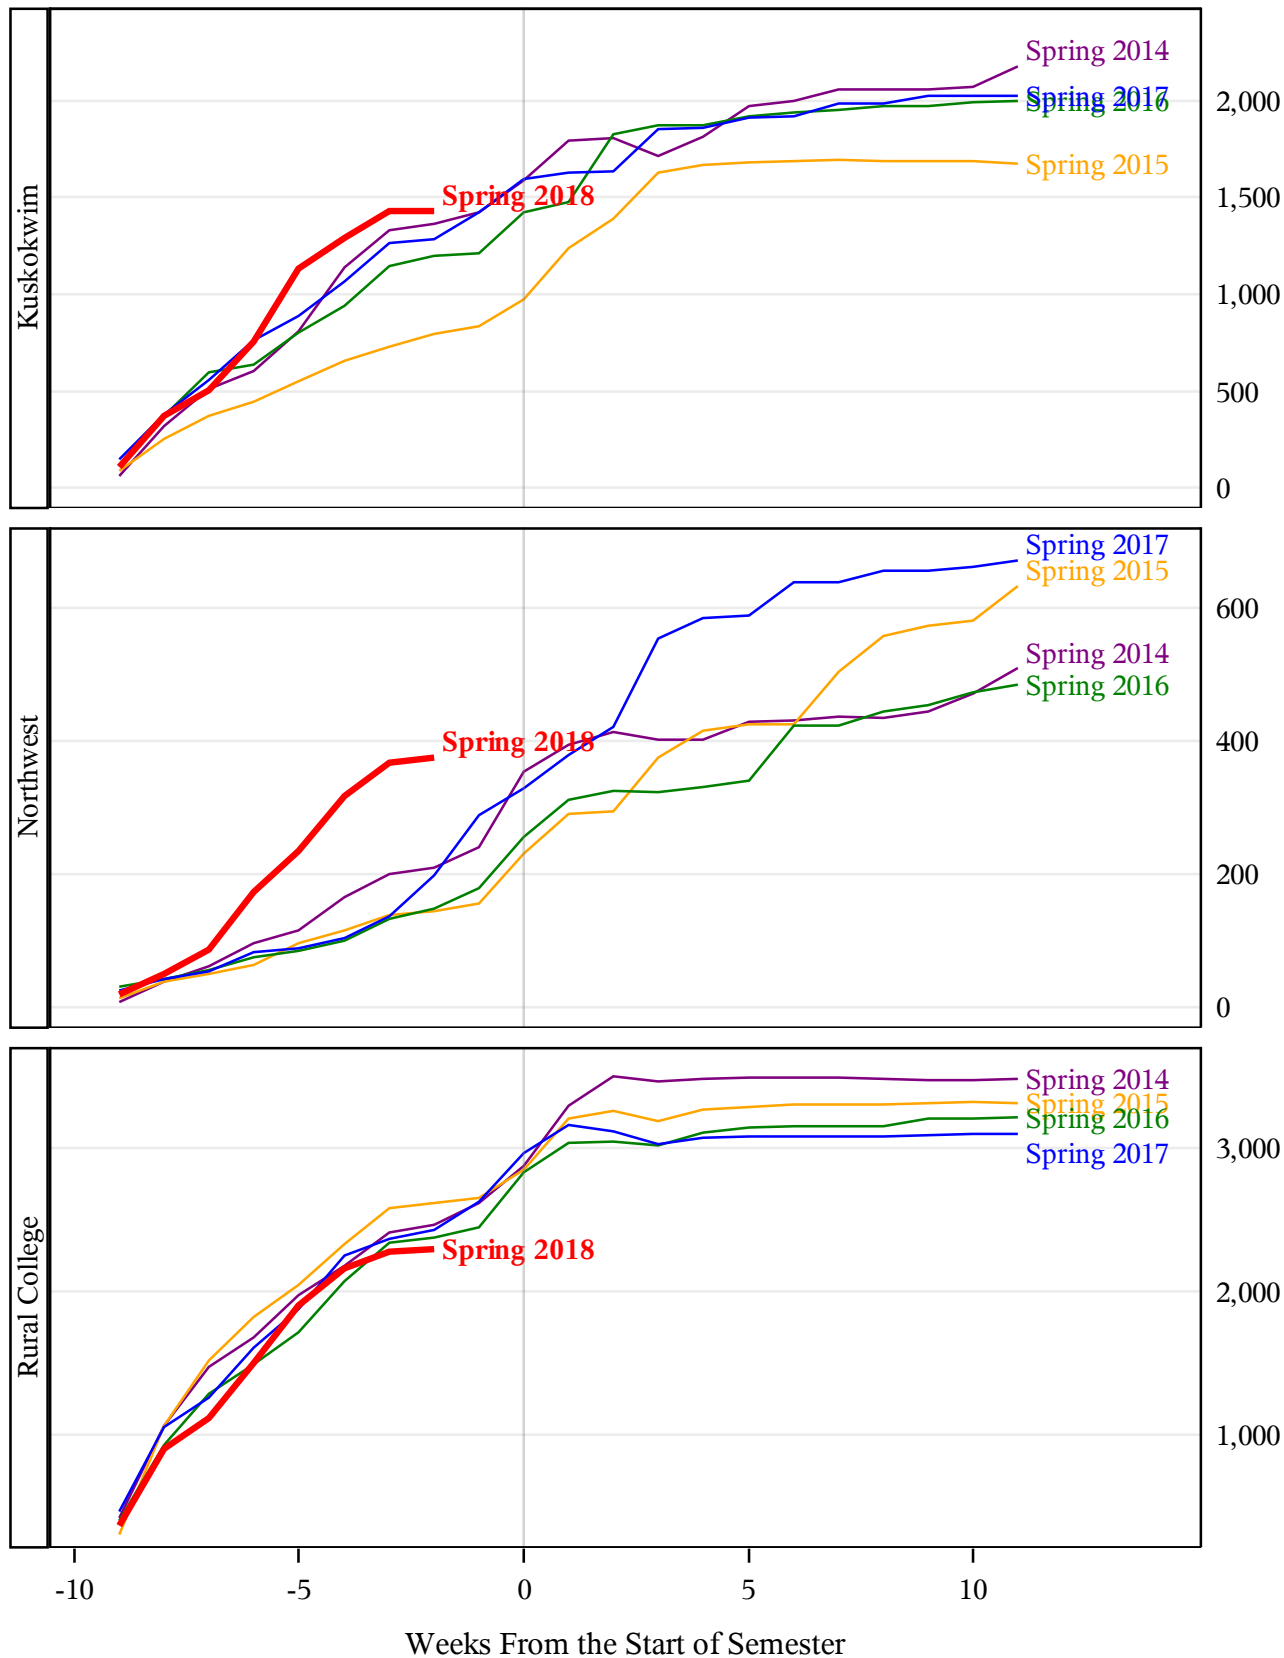

**University of Alaska Fairbanks - Early Semester Report  
 Student Credit Hours Generated by Registration Week  
 Spring 2014 - Spring 2018**

**University of Alaska Fairbanks - Early Semester Report  
 Student Credit Hours Generated by Registration Week  
 Spring 2014 - Spring 2018**