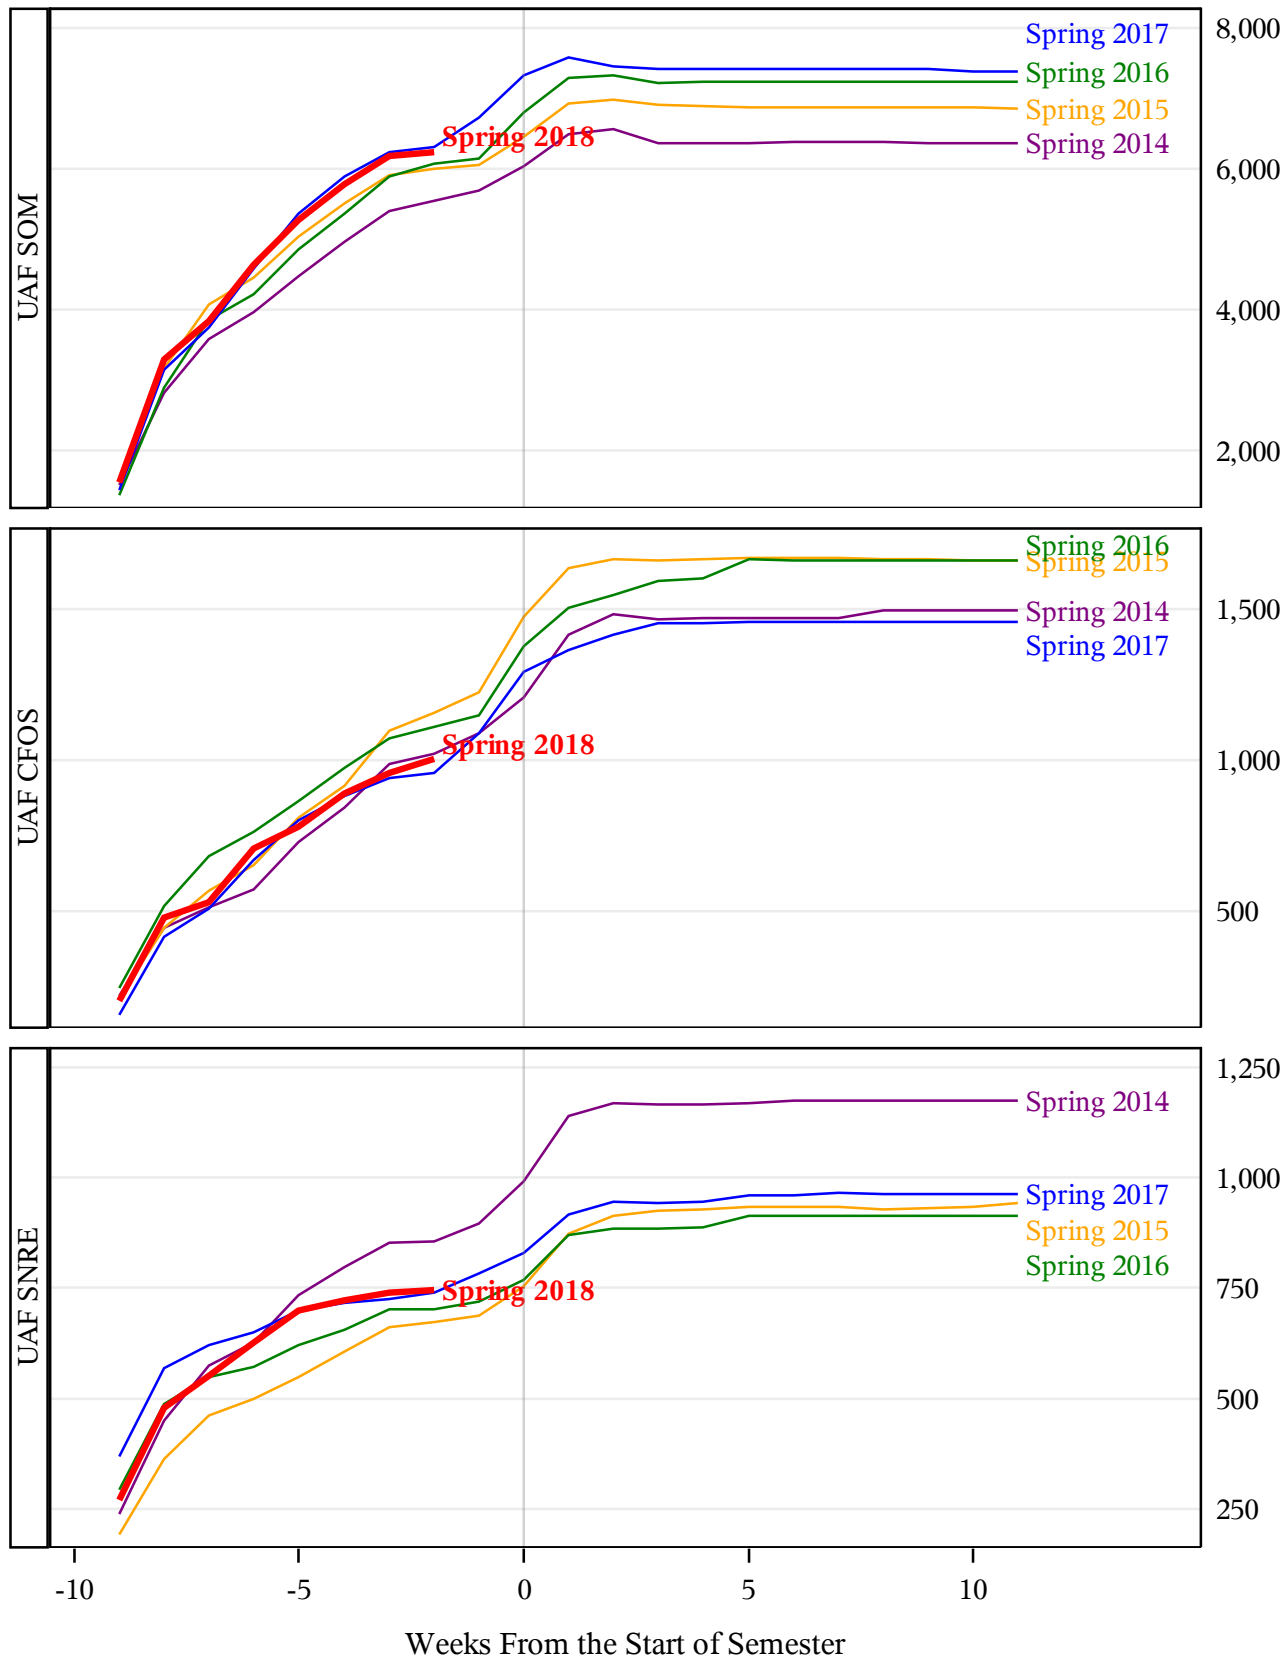

*University of Alaska Fairbanks - Early Semester Report
Student Credit Hours Generated by Registration Week
Spring 2014 - Spring 2018*