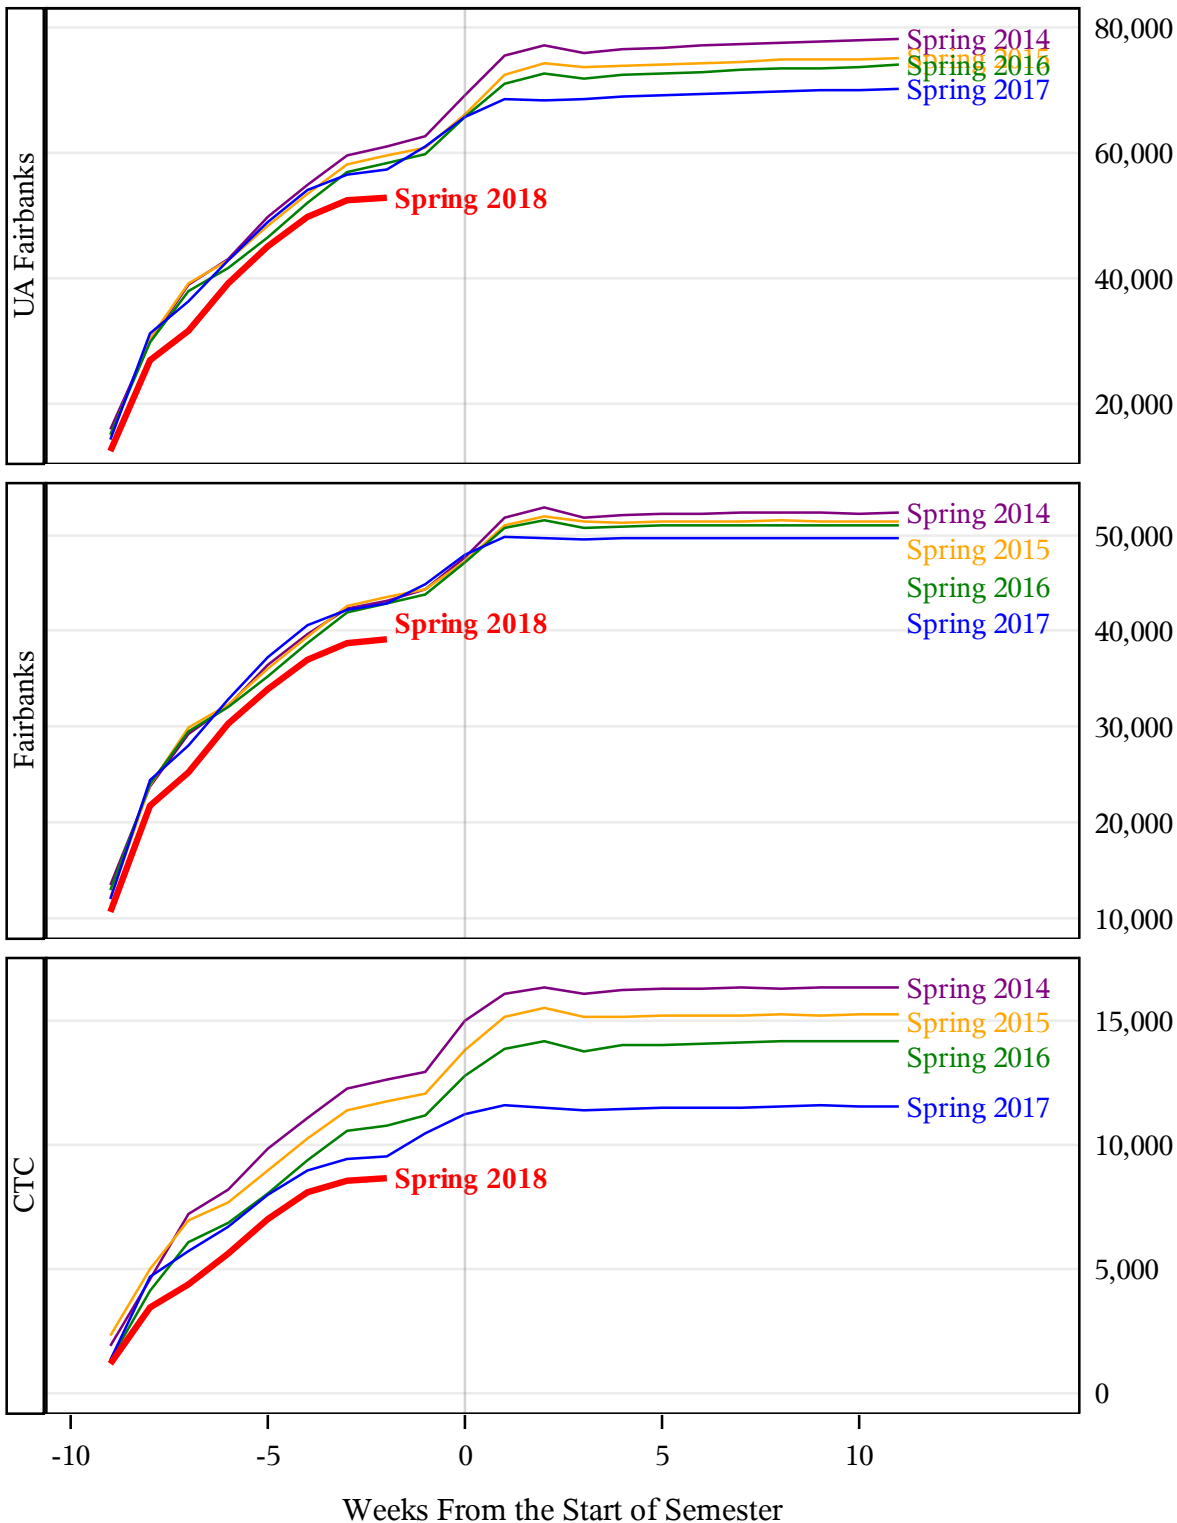

**University of Alaska Fairbanks - Early Semester Report  
 Student Credit Hours Generated by Registration Week  
 Spring 2014 - Spring 2018**

**University of Alaska Fairbanks - Early Semester Report  
 Student Credit Hours Generated by Registration Week  
 Spring 2014 - Spring 2018**