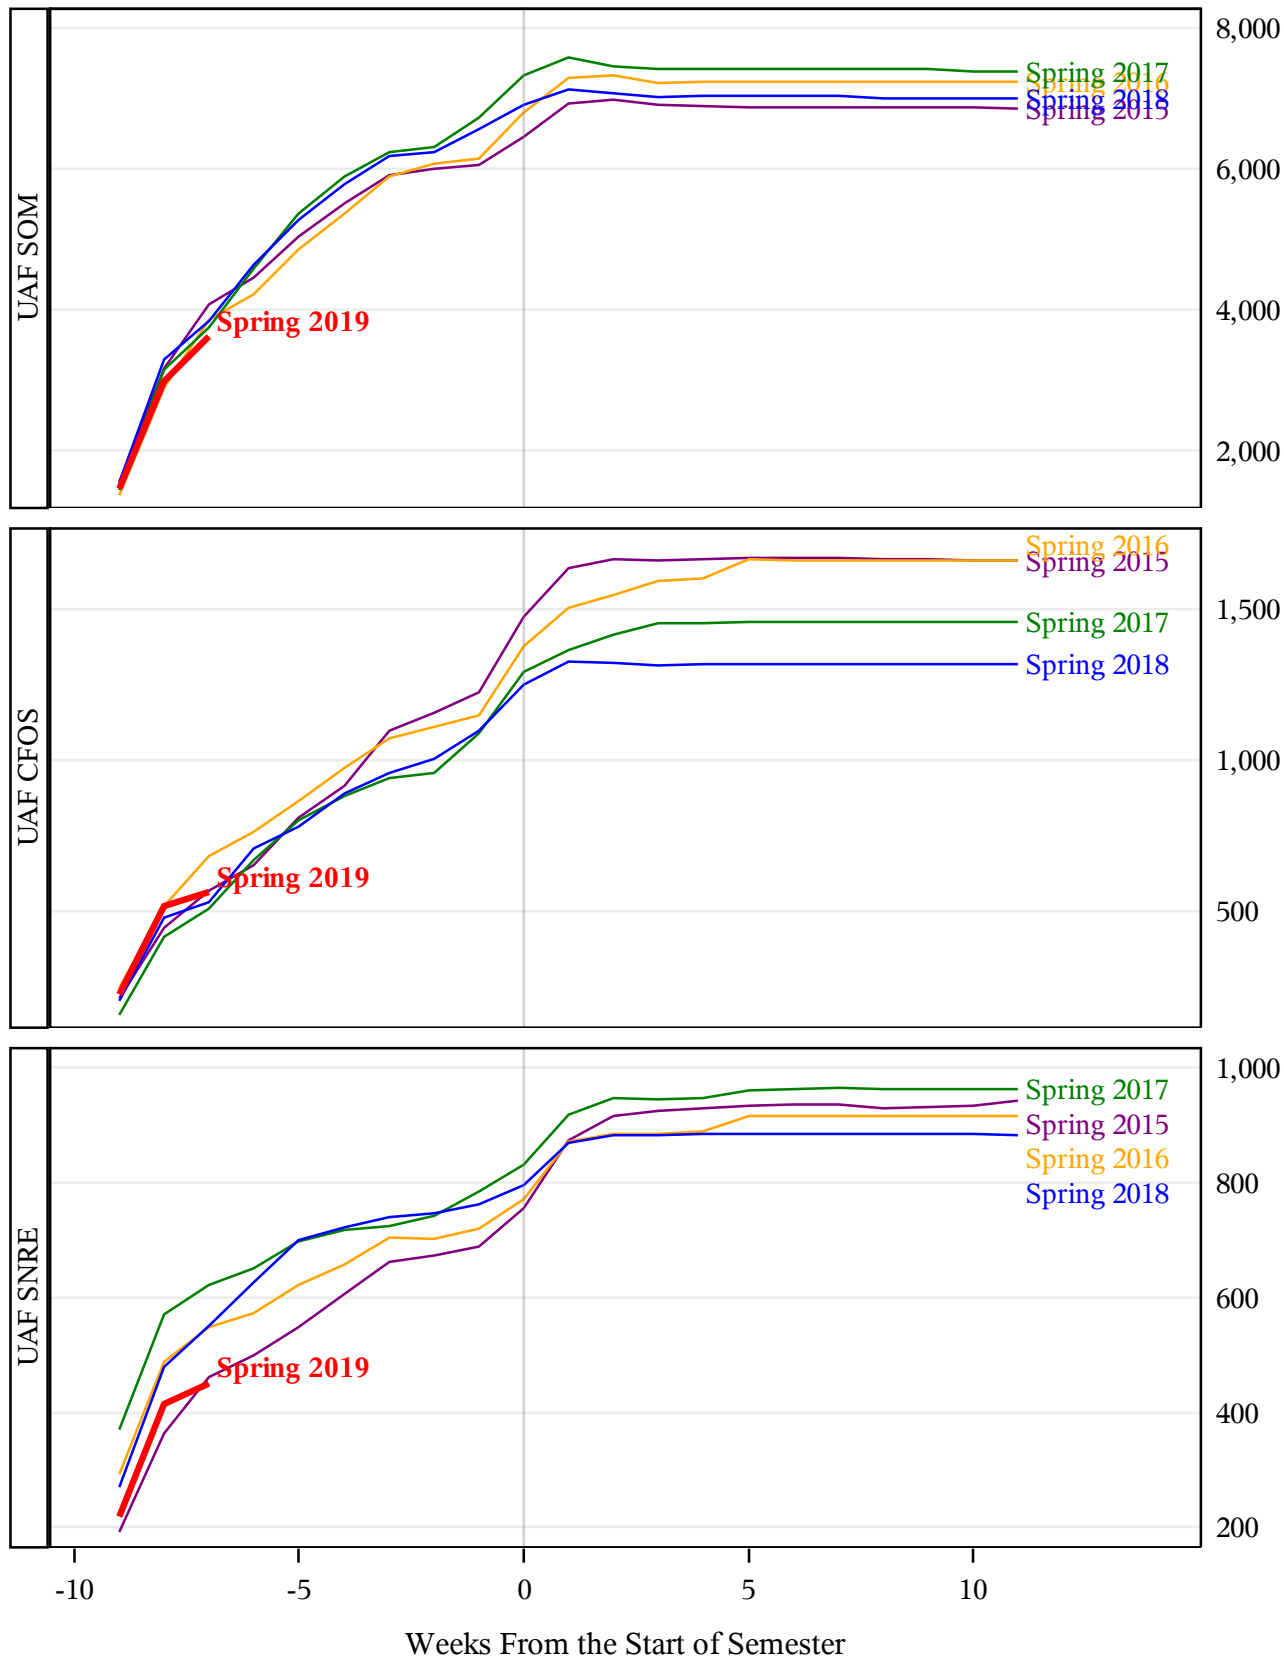

**University of Alaska Fairbanks - Early Semester Report
Student Credit Hours Generated by Registration Week
Spring 2015 - Spring 2019**