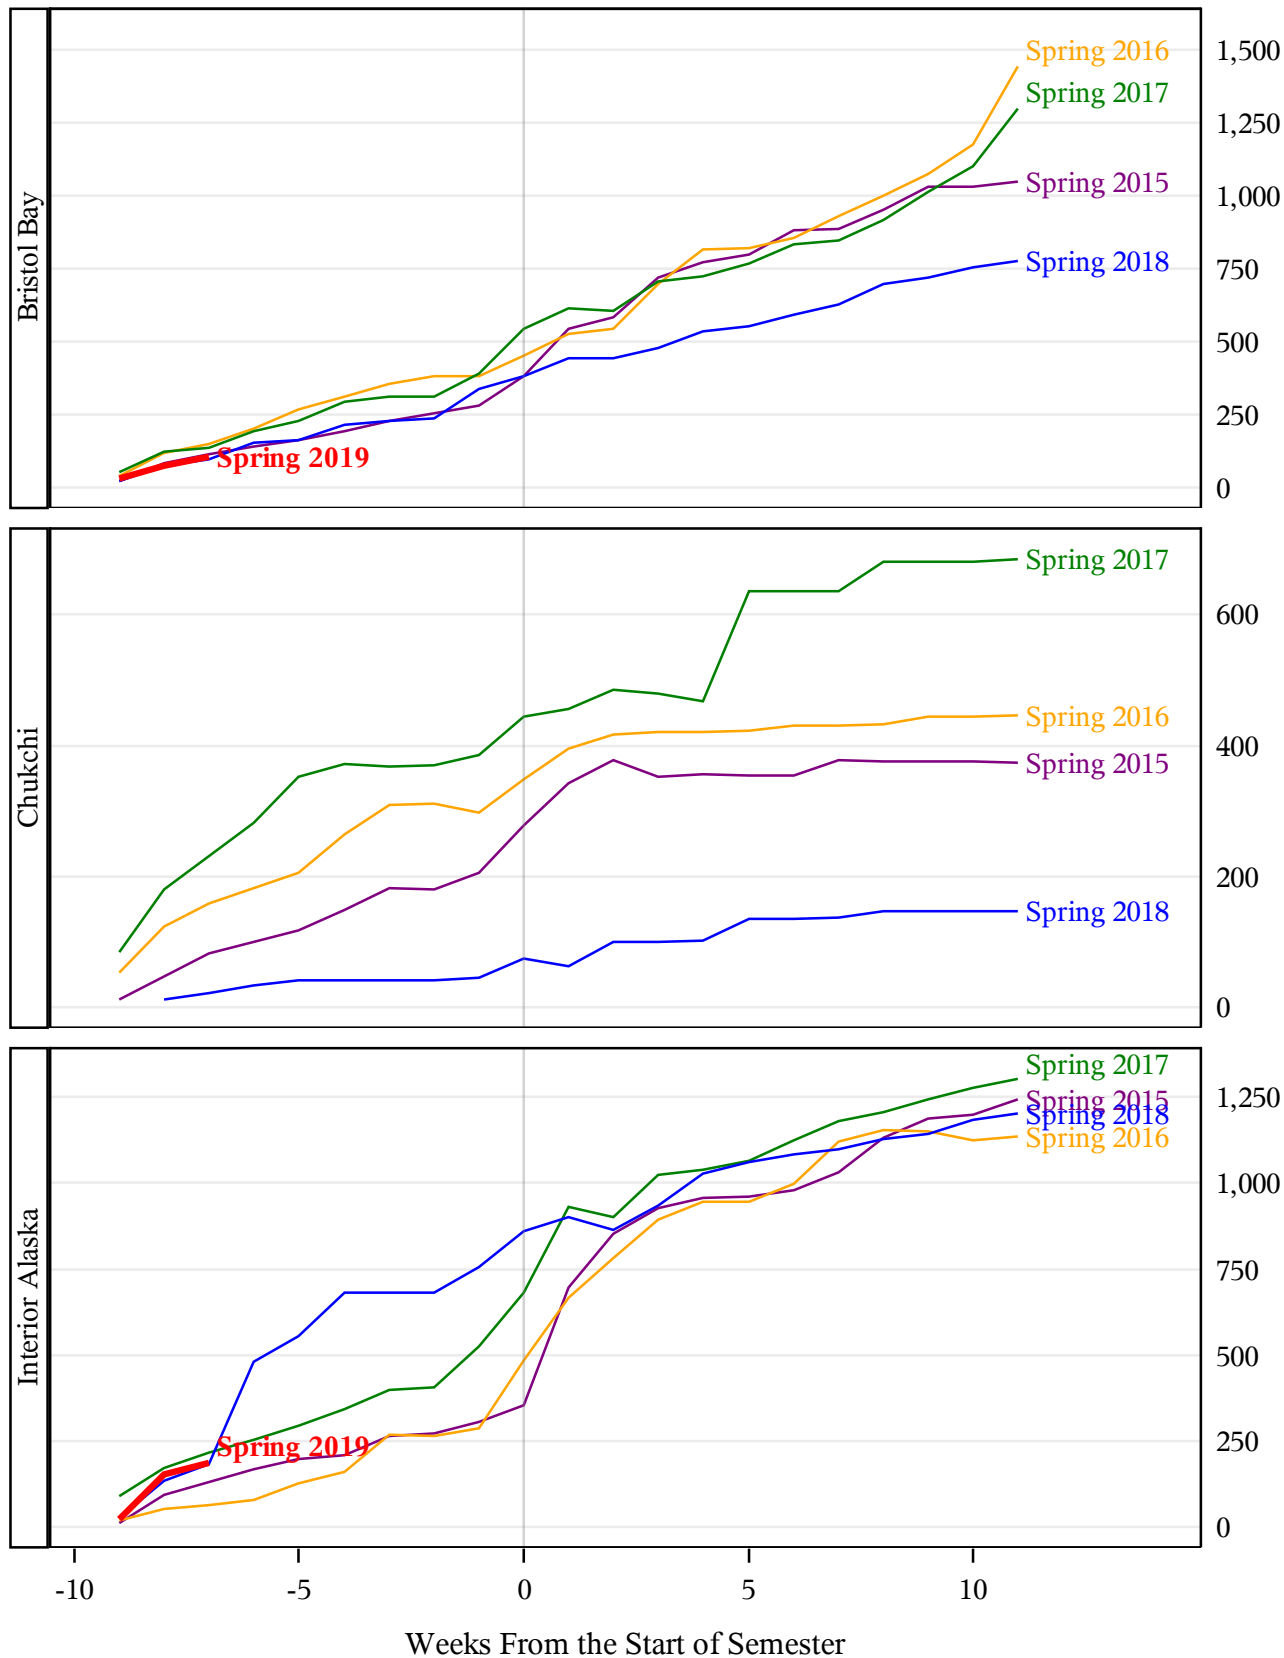

**University of Alaska Fairbanks - Early Semester Report
 Student Credit Hours Generated by Registration Week
 Spring 2015 - Spring 2019**

**University of Alaska Fairbanks - Early Semester Report
 Student Credit Hours Generated by Registration Week
 Spring 2015 - Spring 2019**