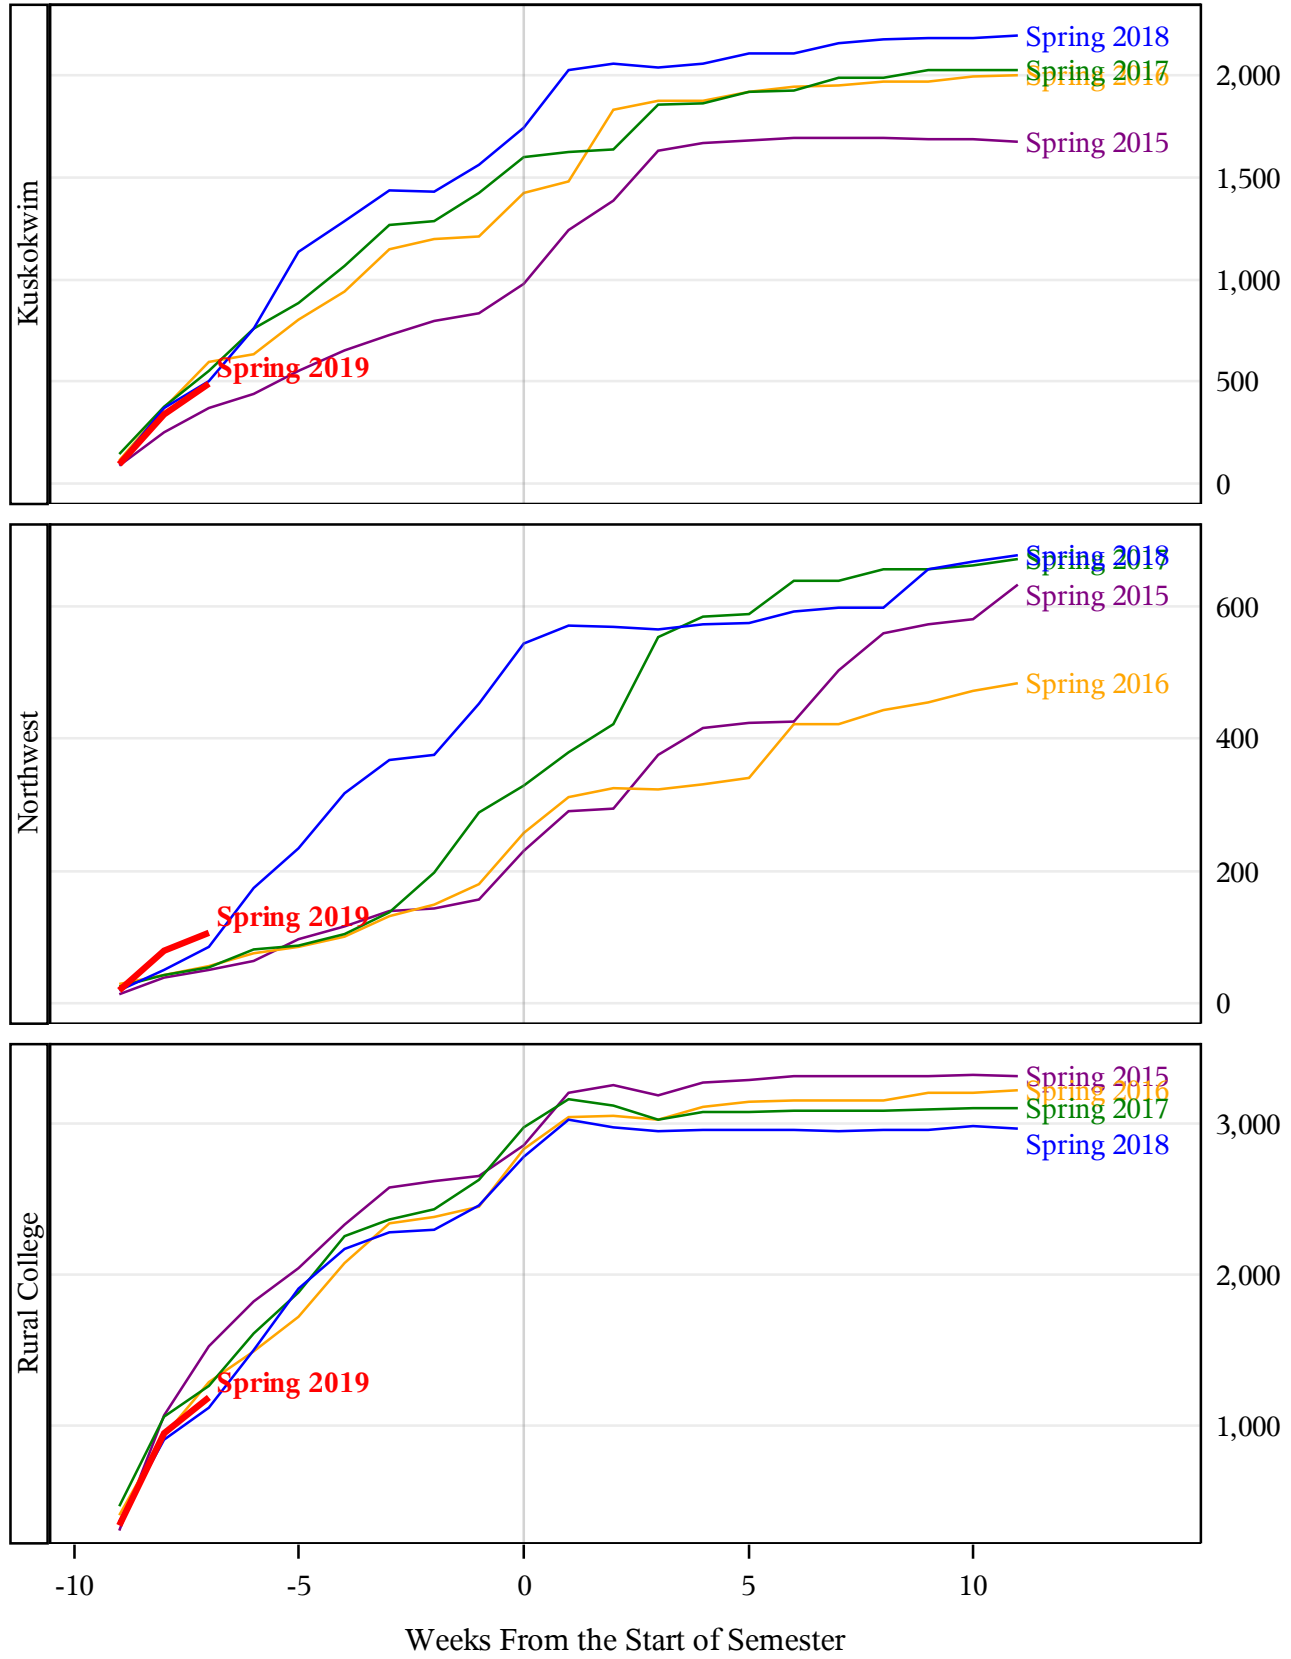

**University of Alaska Fairbanks - Early Semester Report
 Student Credit Hours Generated by Registration Week
 Spring 2015 - Spring 2019**

**University of Alaska Fairbanks - Early Semester Report
 Student Credit Hours Generated by Registration Week
 Spring 2015 - Spring 2019**