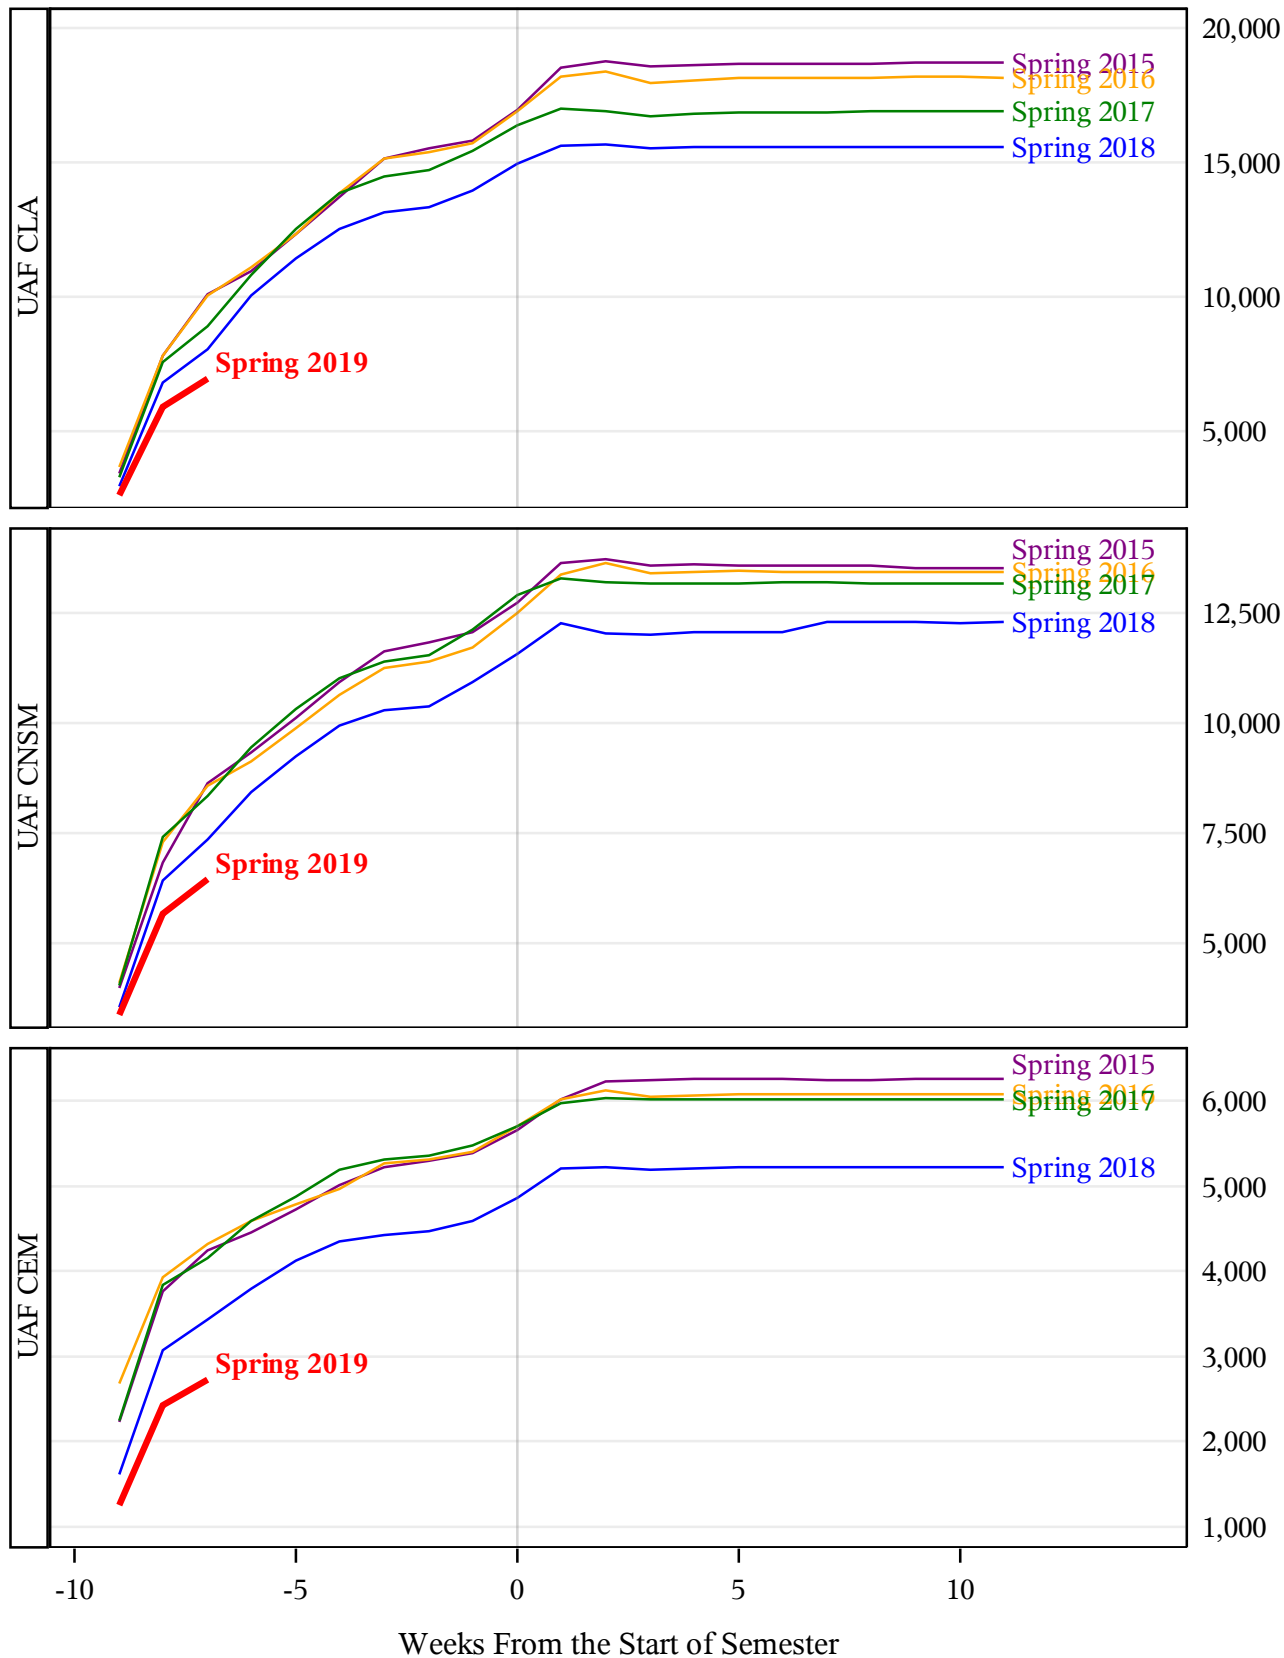

**University of Alaska Fairbanks - Early Semester Report
 Student Credit Hours Generated by Registration Week
 Spring 2015 - Spring 2019**

**University of Alaska Fairbanks - Early Semester Report
 Student Credit Hours Generated by Registration Week
 Spring 2015 - Spring 2019**