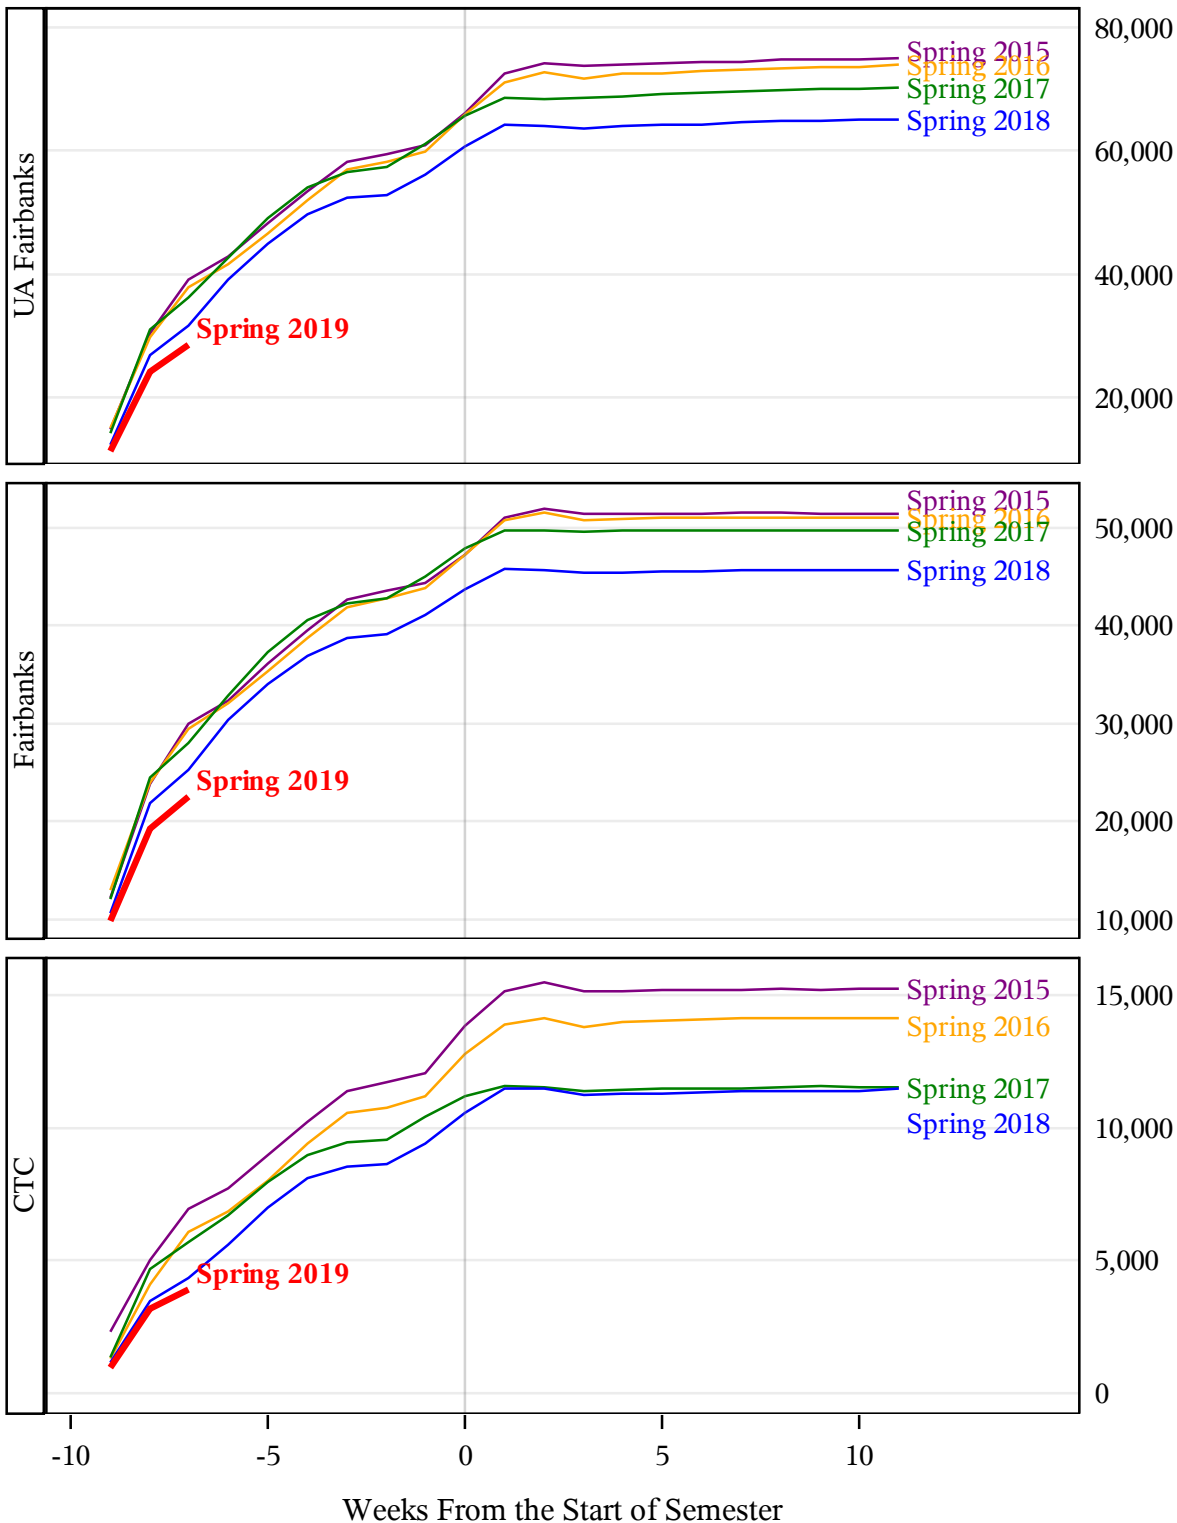

**University of Alaska Fairbanks - Early Semester Report
 Student Credit Hours Generated by Registration Week
 Spring 2015 - Spring 2019**

**University of Alaska Fairbanks - Early Semester Report
 Student Credit Hours Generated by Registration Week
 Spring 2015 - Spring 2019**