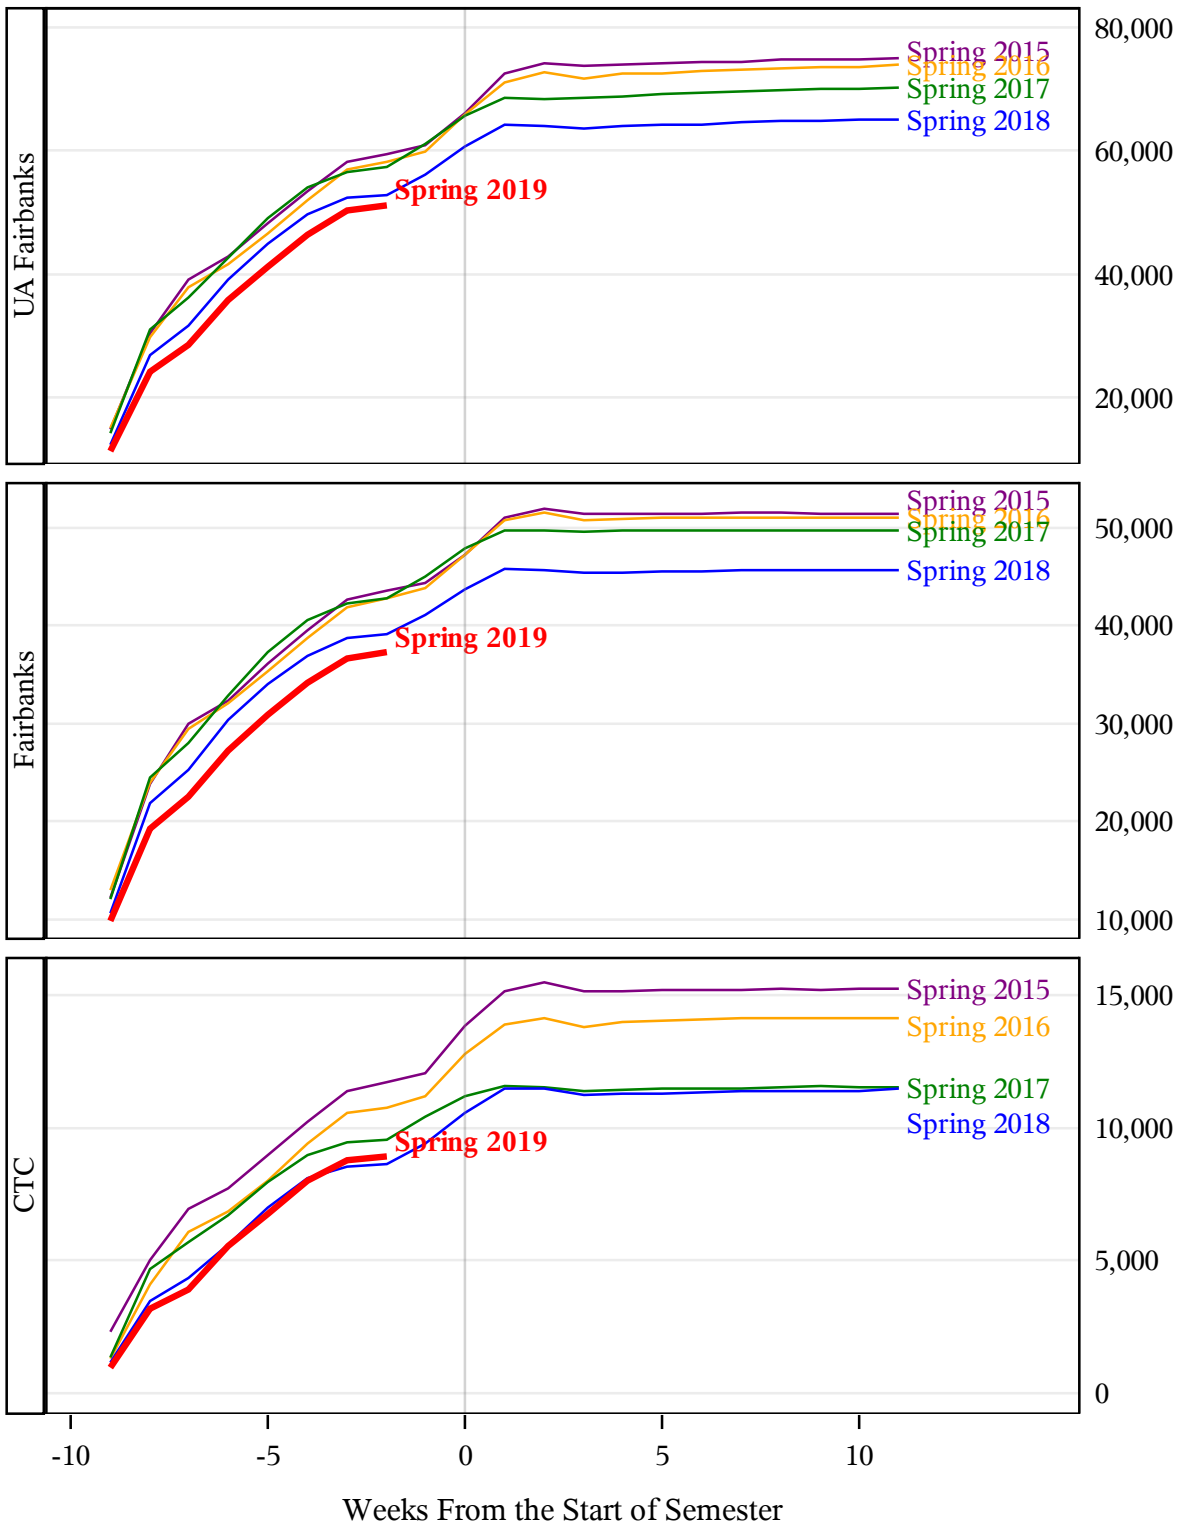

**University of Alaska Fairbanks - Early Semester Report
 Student Credit Hours Generated by Registration Week
 Spring 2015 - Spring 2019**

**University of Alaska Fairbanks - Early Semester Report
 Student Credit Hours Generated by Registration Week
 Spring 2015 - Spring 2019**