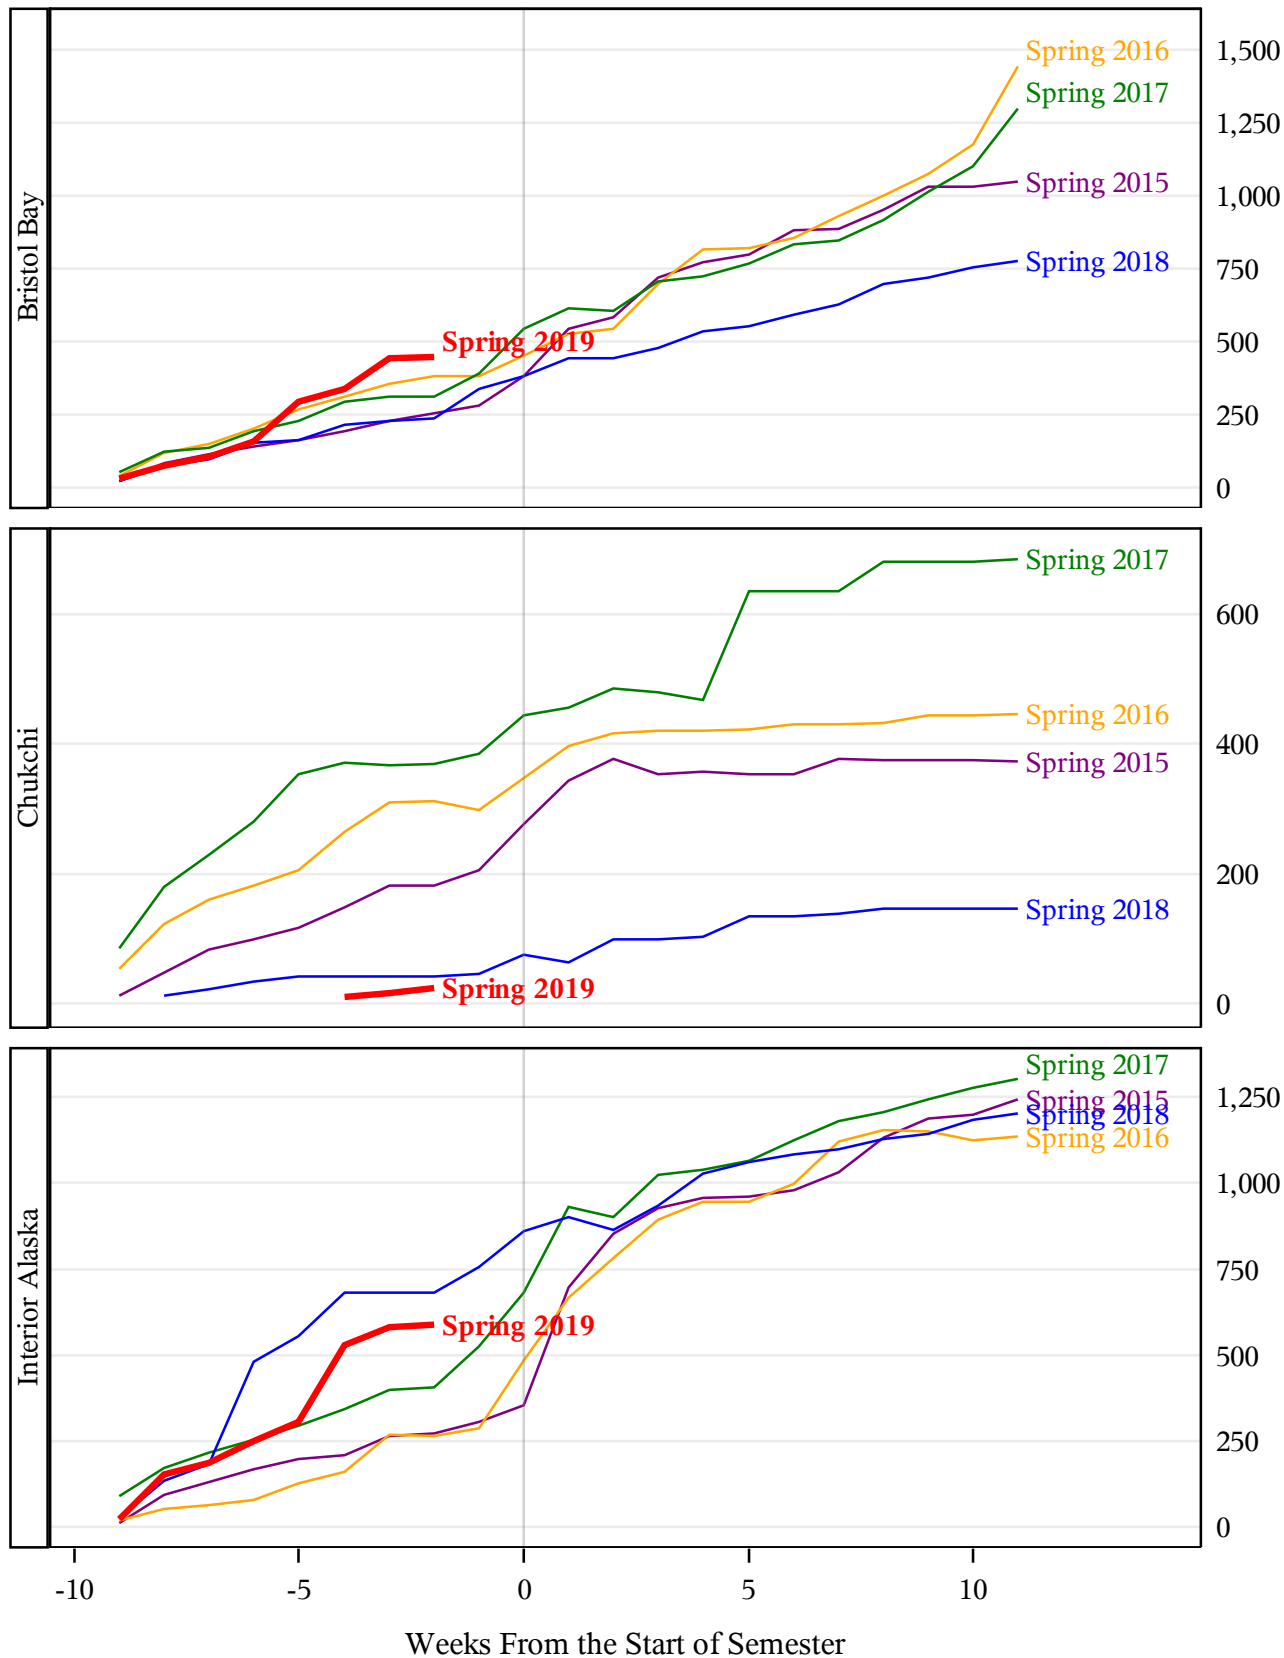

**University of Alaska Fairbanks - Early Semester Report
 Student Credit Hours Generated by Registration Week
 Spring 2015 - Spring 2019**

**University of Alaska Fairbanks - Early Semester Report
 Student Credit Hours Generated by Registration Week
 Spring 2015 - Spring 2019**