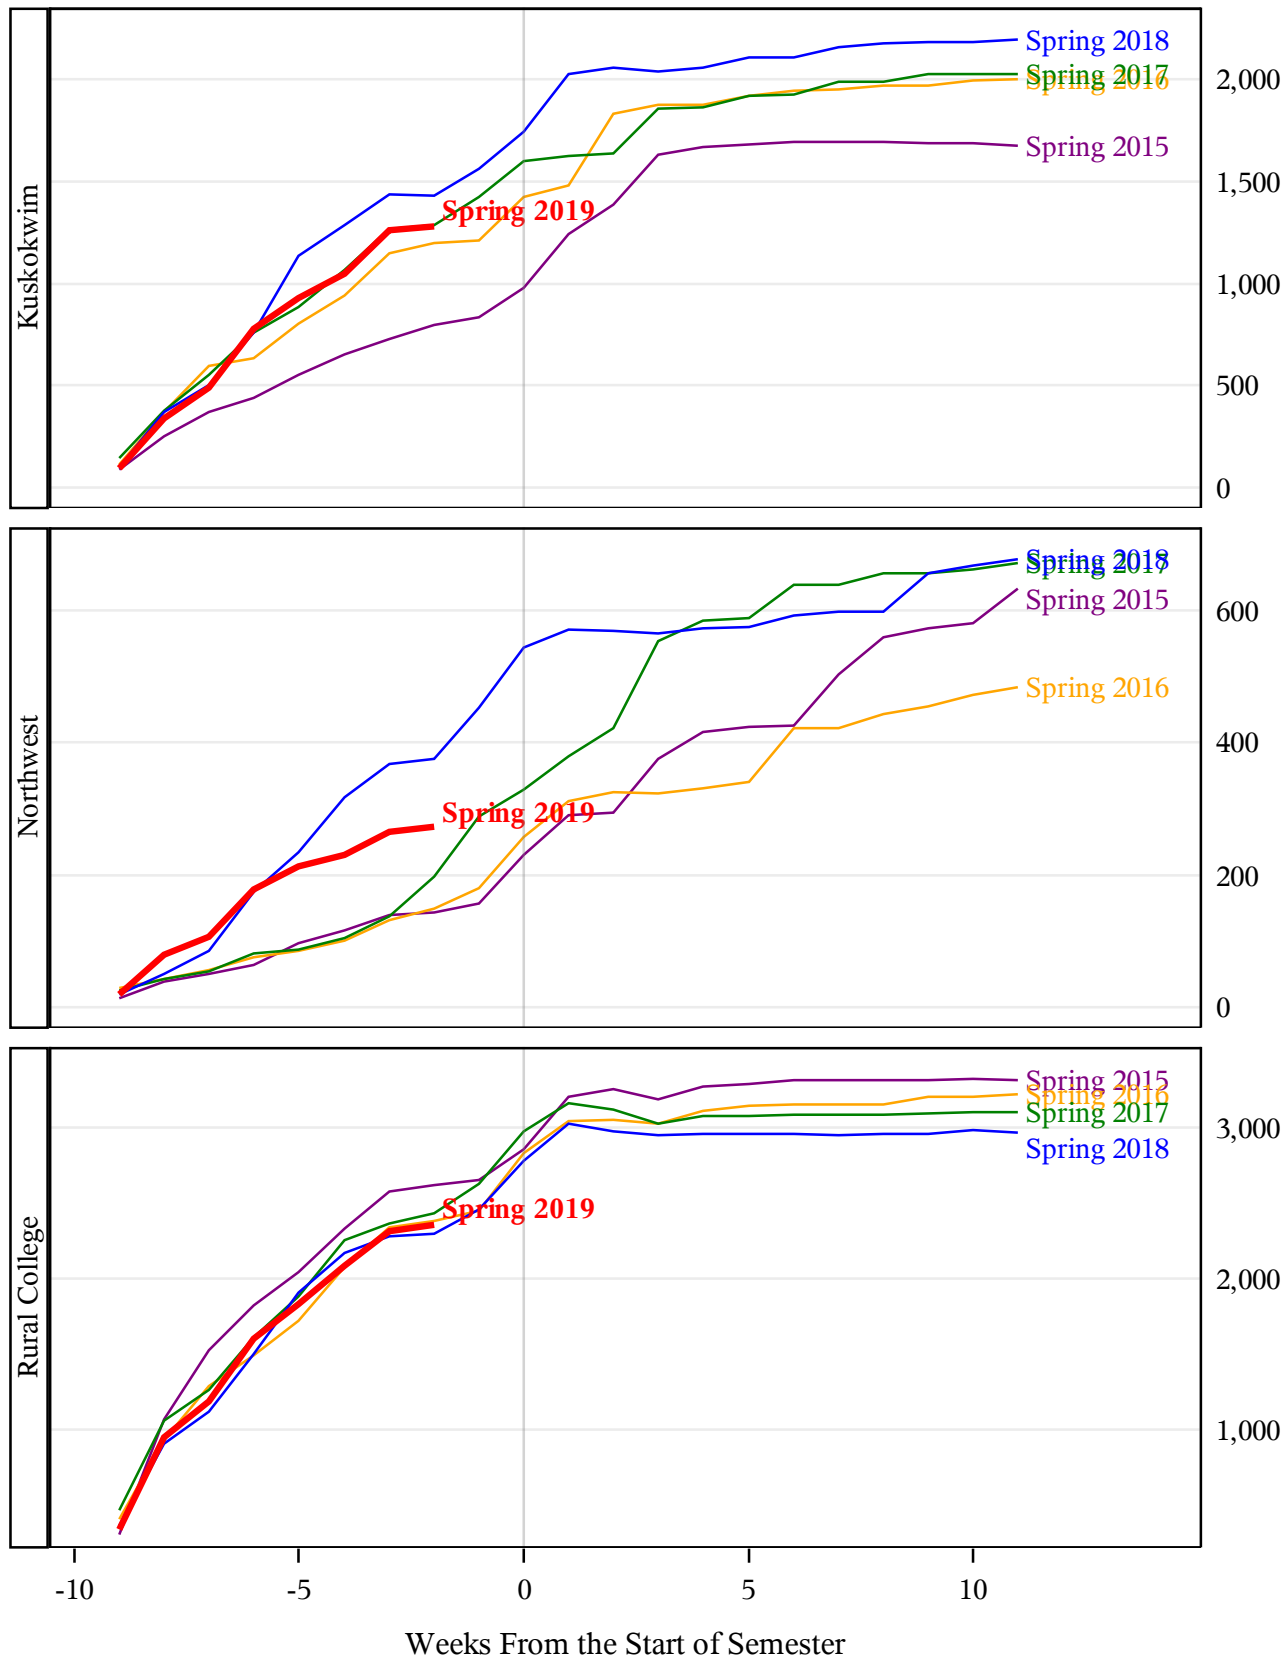

**University of Alaska Fairbanks - Early Semester Report
 Student Credit Hours Generated by Registration Week
 Spring 2015 - Spring 2019**

**University of Alaska Fairbanks - Early Semester Report
 Student Credit Hours Generated by Registration Week
 Spring 2015 - Spring 2019**