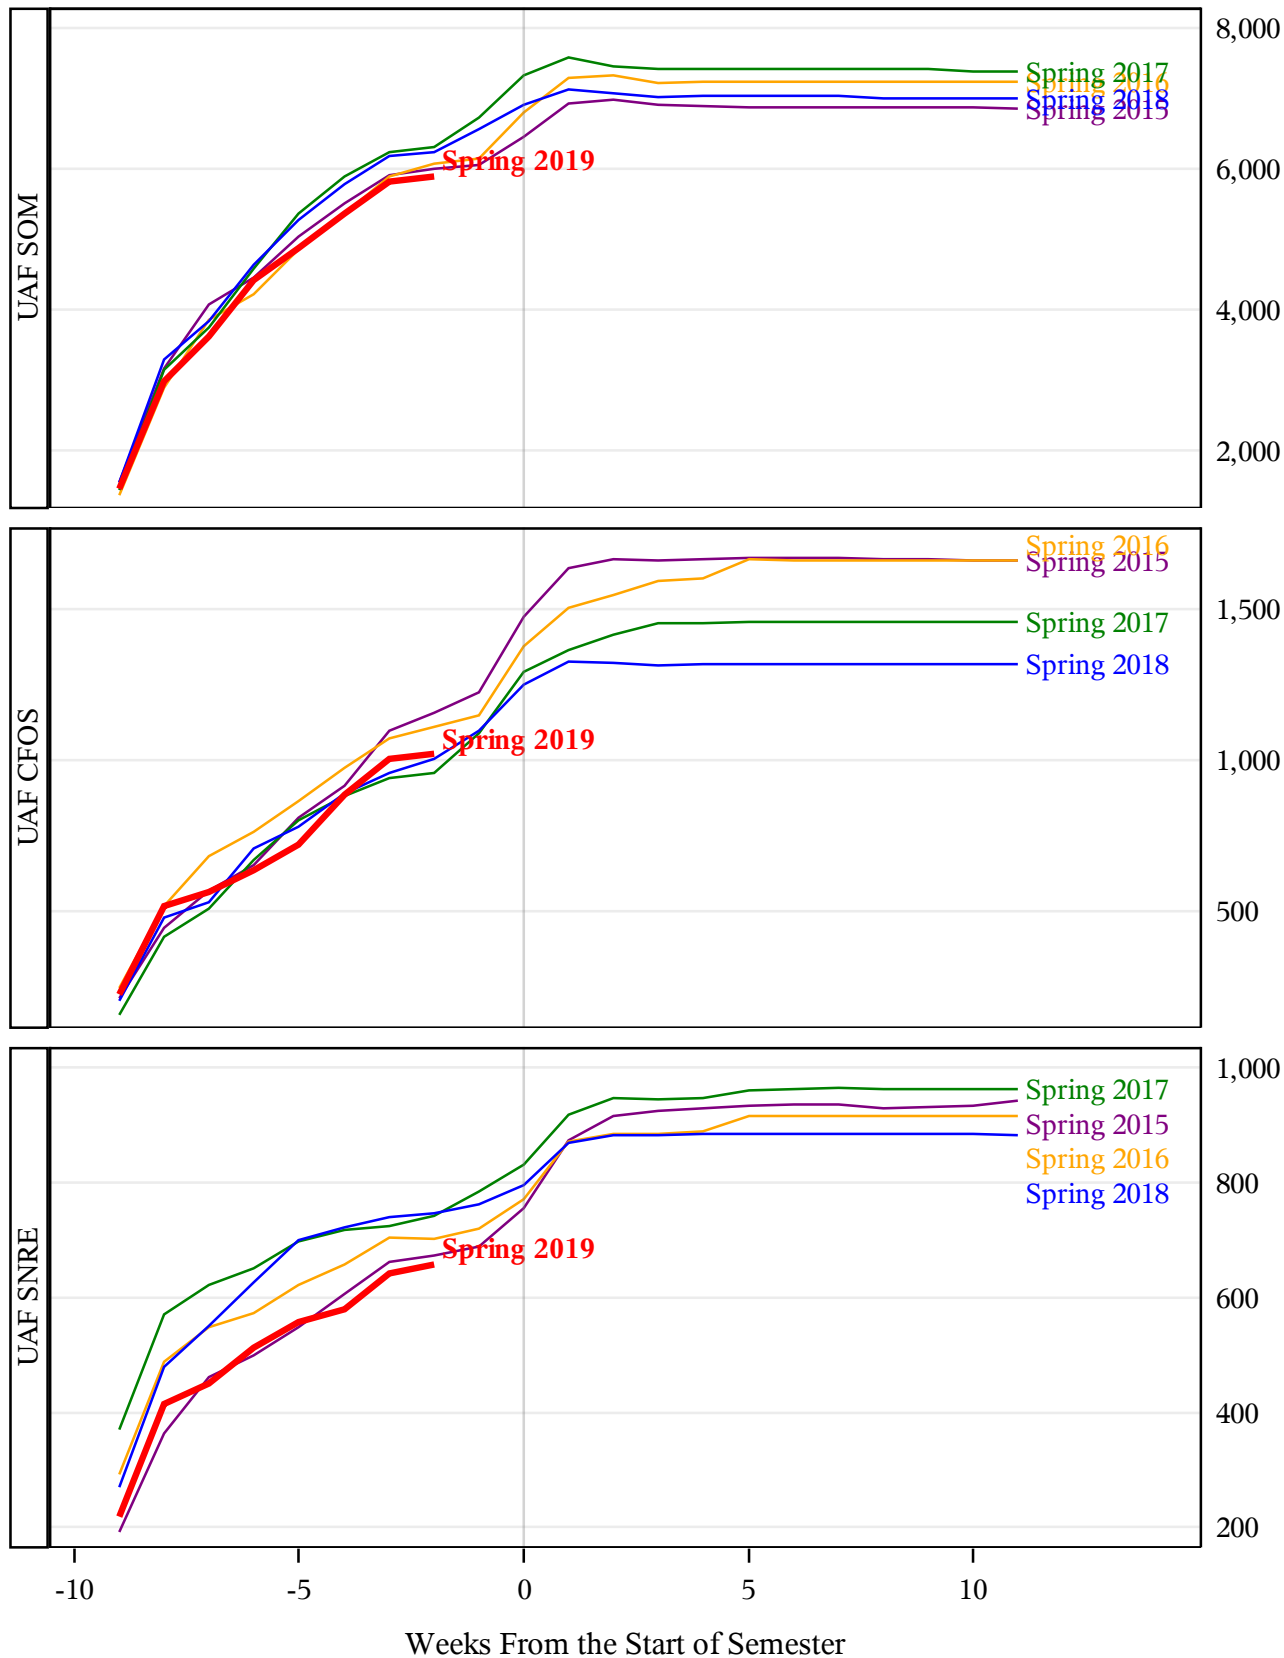

**University of Alaska Fairbanks - Early Semester Report
Student Credit Hours Generated by Registration Week
Spring 2015 - Spring 2019**