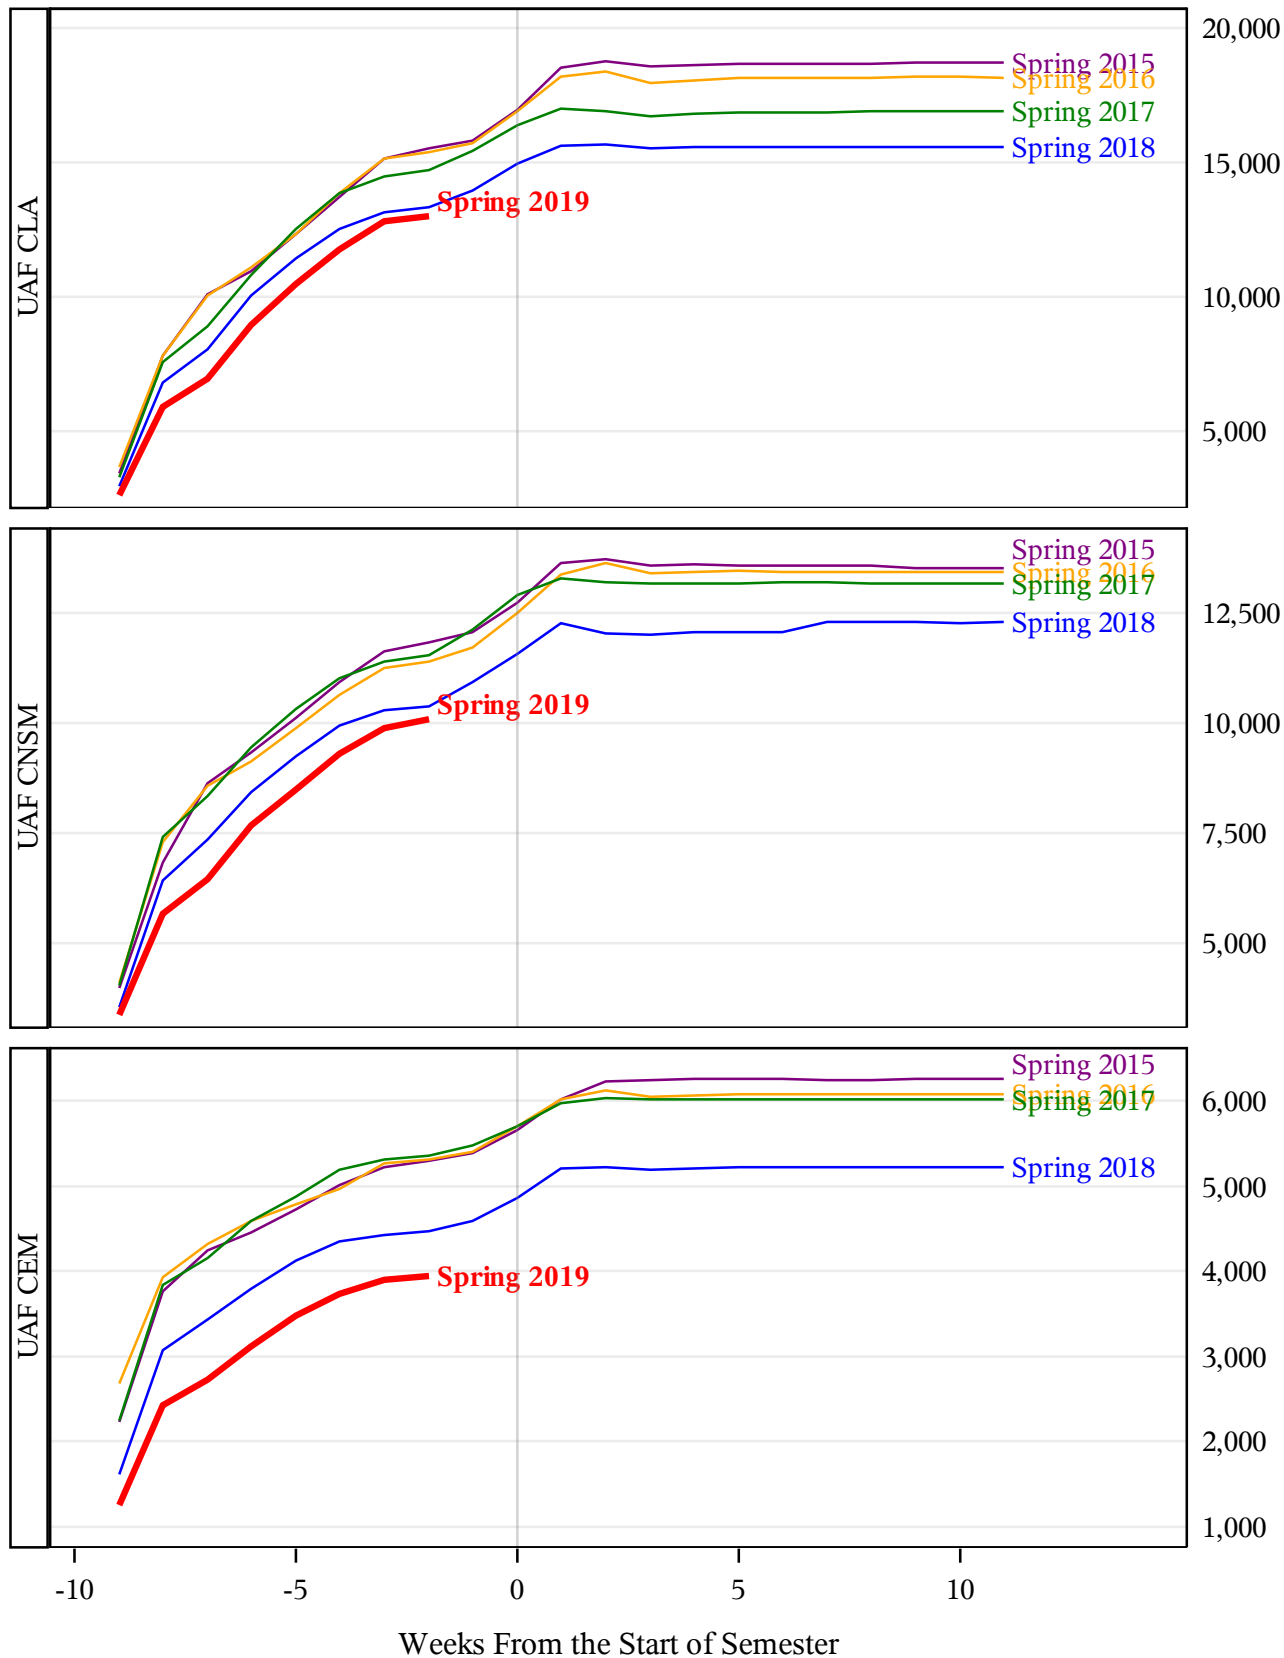

**University of Alaska Fairbanks - Early Semester Report
 Student Credit Hours Generated by Registration Week
 Spring 2015 - Spring 2019**

**University of Alaska Fairbanks - Early Semester Report
 Student Credit Hours Generated by Registration Week
 Spring 2015 - Spring 2019**