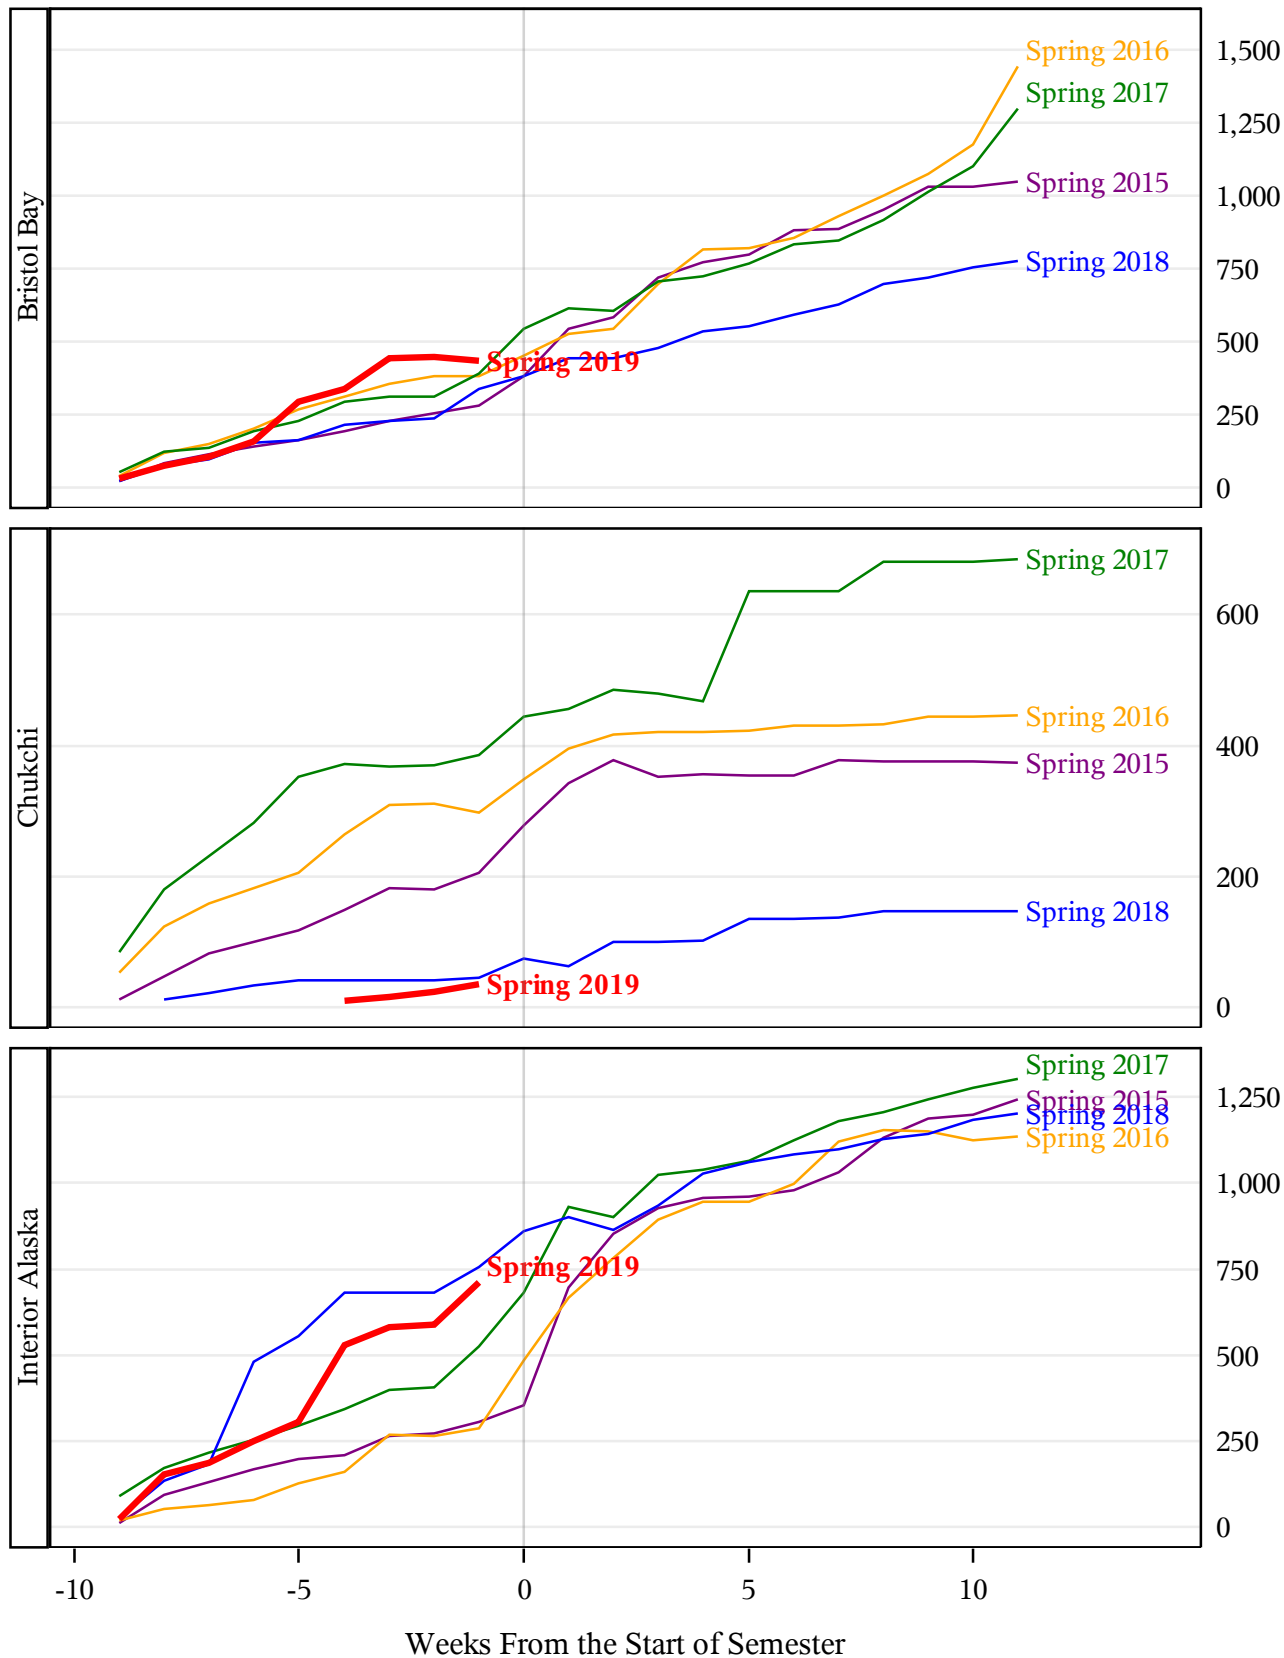

**University of Alaska Fairbanks - Early Semester Report
 Student Credit Hours Generated by Registration Week
 Spring 2015 - Spring 2019**

**University of Alaska Fairbanks - Early Semester Report
 Student Credit Hours Generated by Registration Week
 Spring 2015 - Spring 2019**