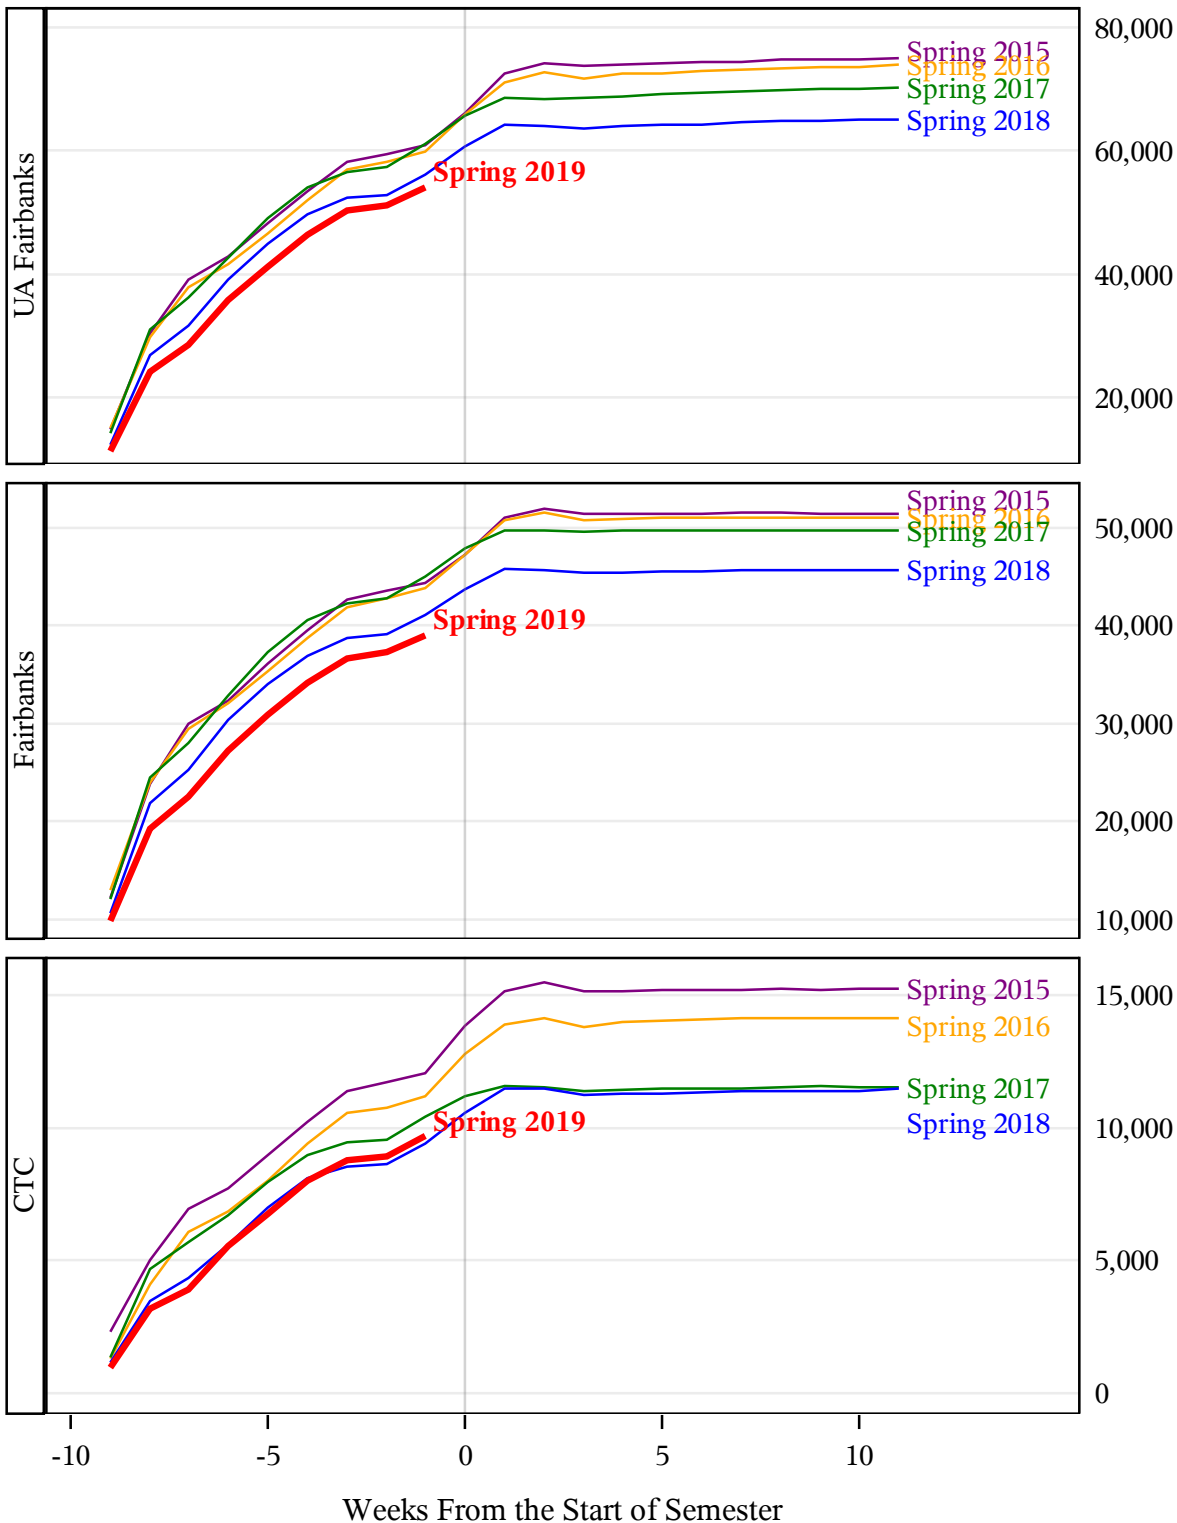

**University of Alaska Fairbanks - Early Semester Report
 Student Credit Hours Generated by Registration Week
 Spring 2015 - Spring 2019**

**University of Alaska Fairbanks - Early Semester Report
 Student Credit Hours Generated by Registration Week
 Spring 2015 - Spring 2019**

*University of Alaska Fairbanks - Early Semester Report
 Student Credit Hours Generated by Registration Week
 Spring 2015 - Spring 2019*

*University of Alaska Fairbanks - Early Semester Report
 Student Credit Hours Generated by Registration Week
 Spring 2015 - Spring 2019*