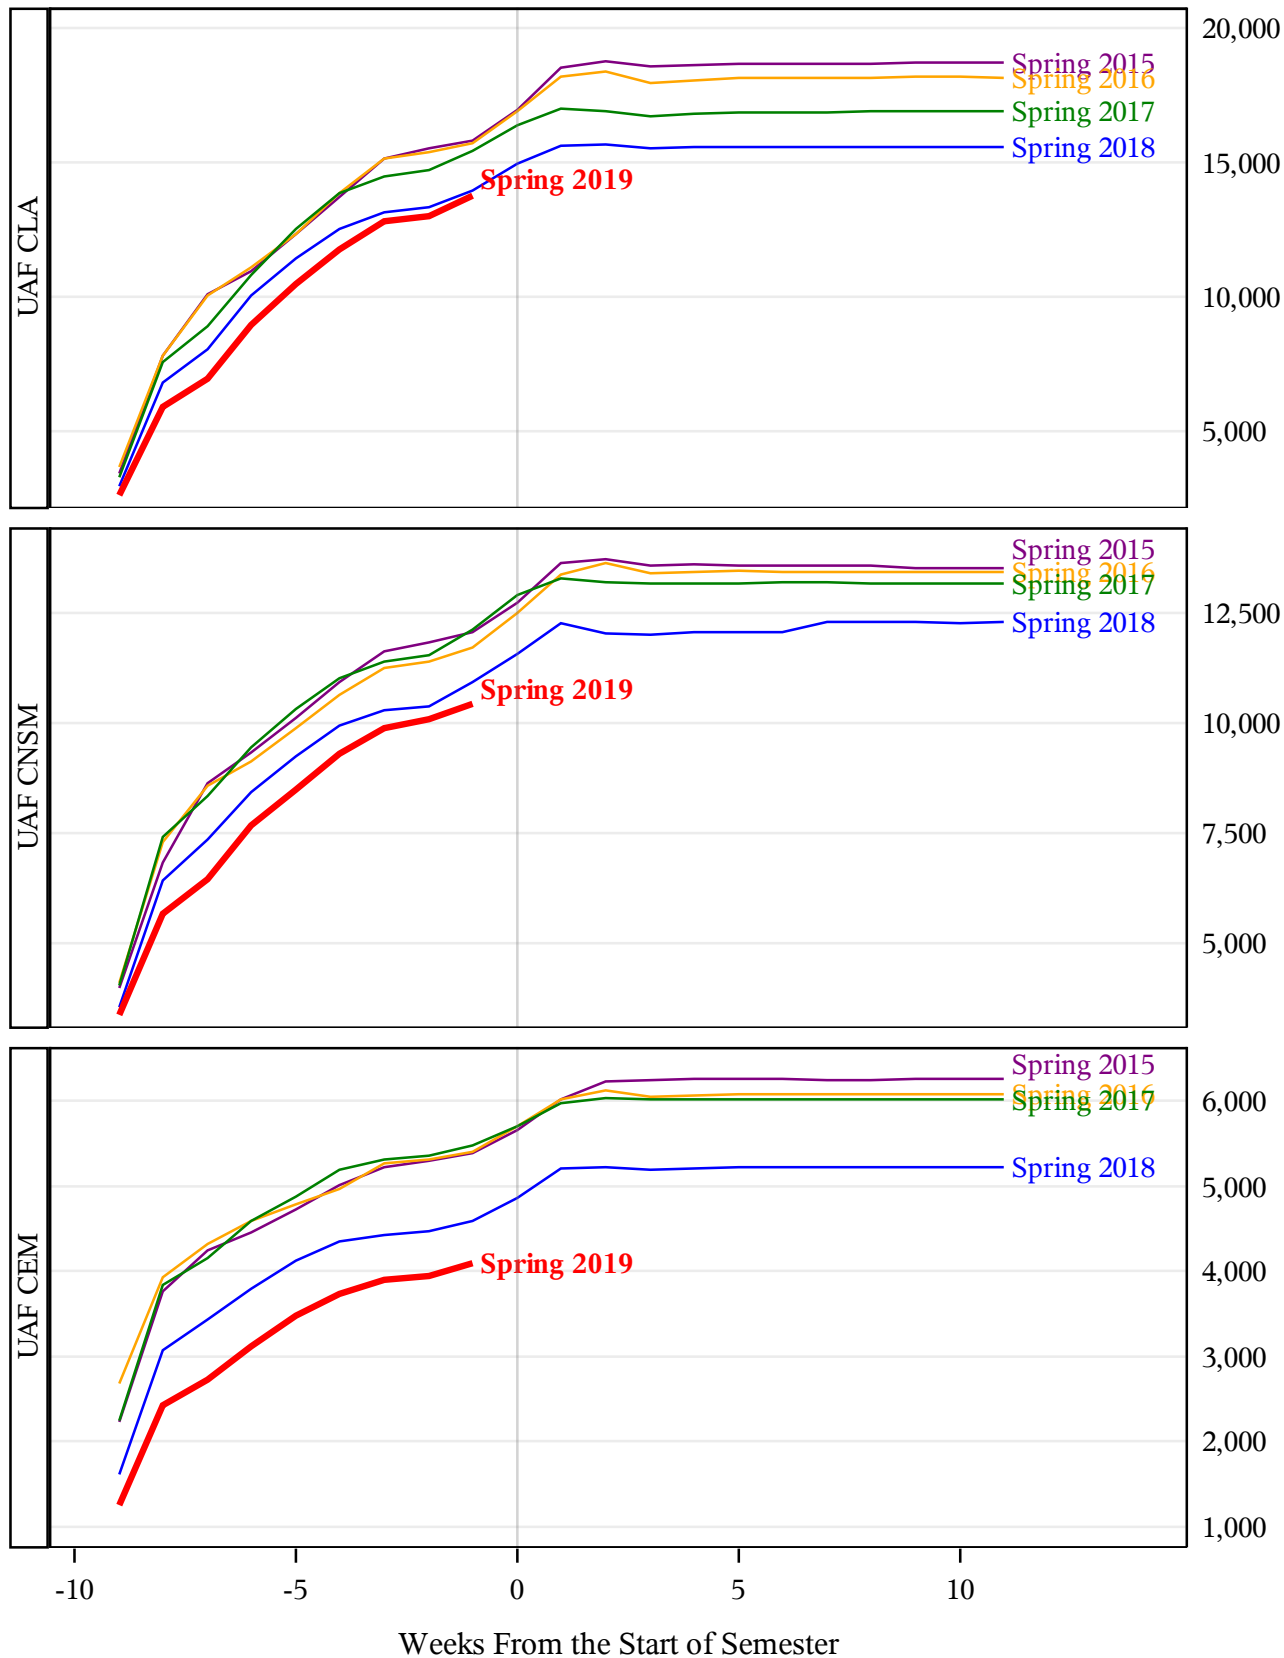

**University of Alaska Fairbanks - Early Semester Report
 Student Credit Hours Generated by Registration Week
 Spring 2015 - Spring 2019**

**University of Alaska Fairbanks - Early Semester Report
 Student Credit Hours Generated by Registration Week
 Spring 2015 - Spring 2019**