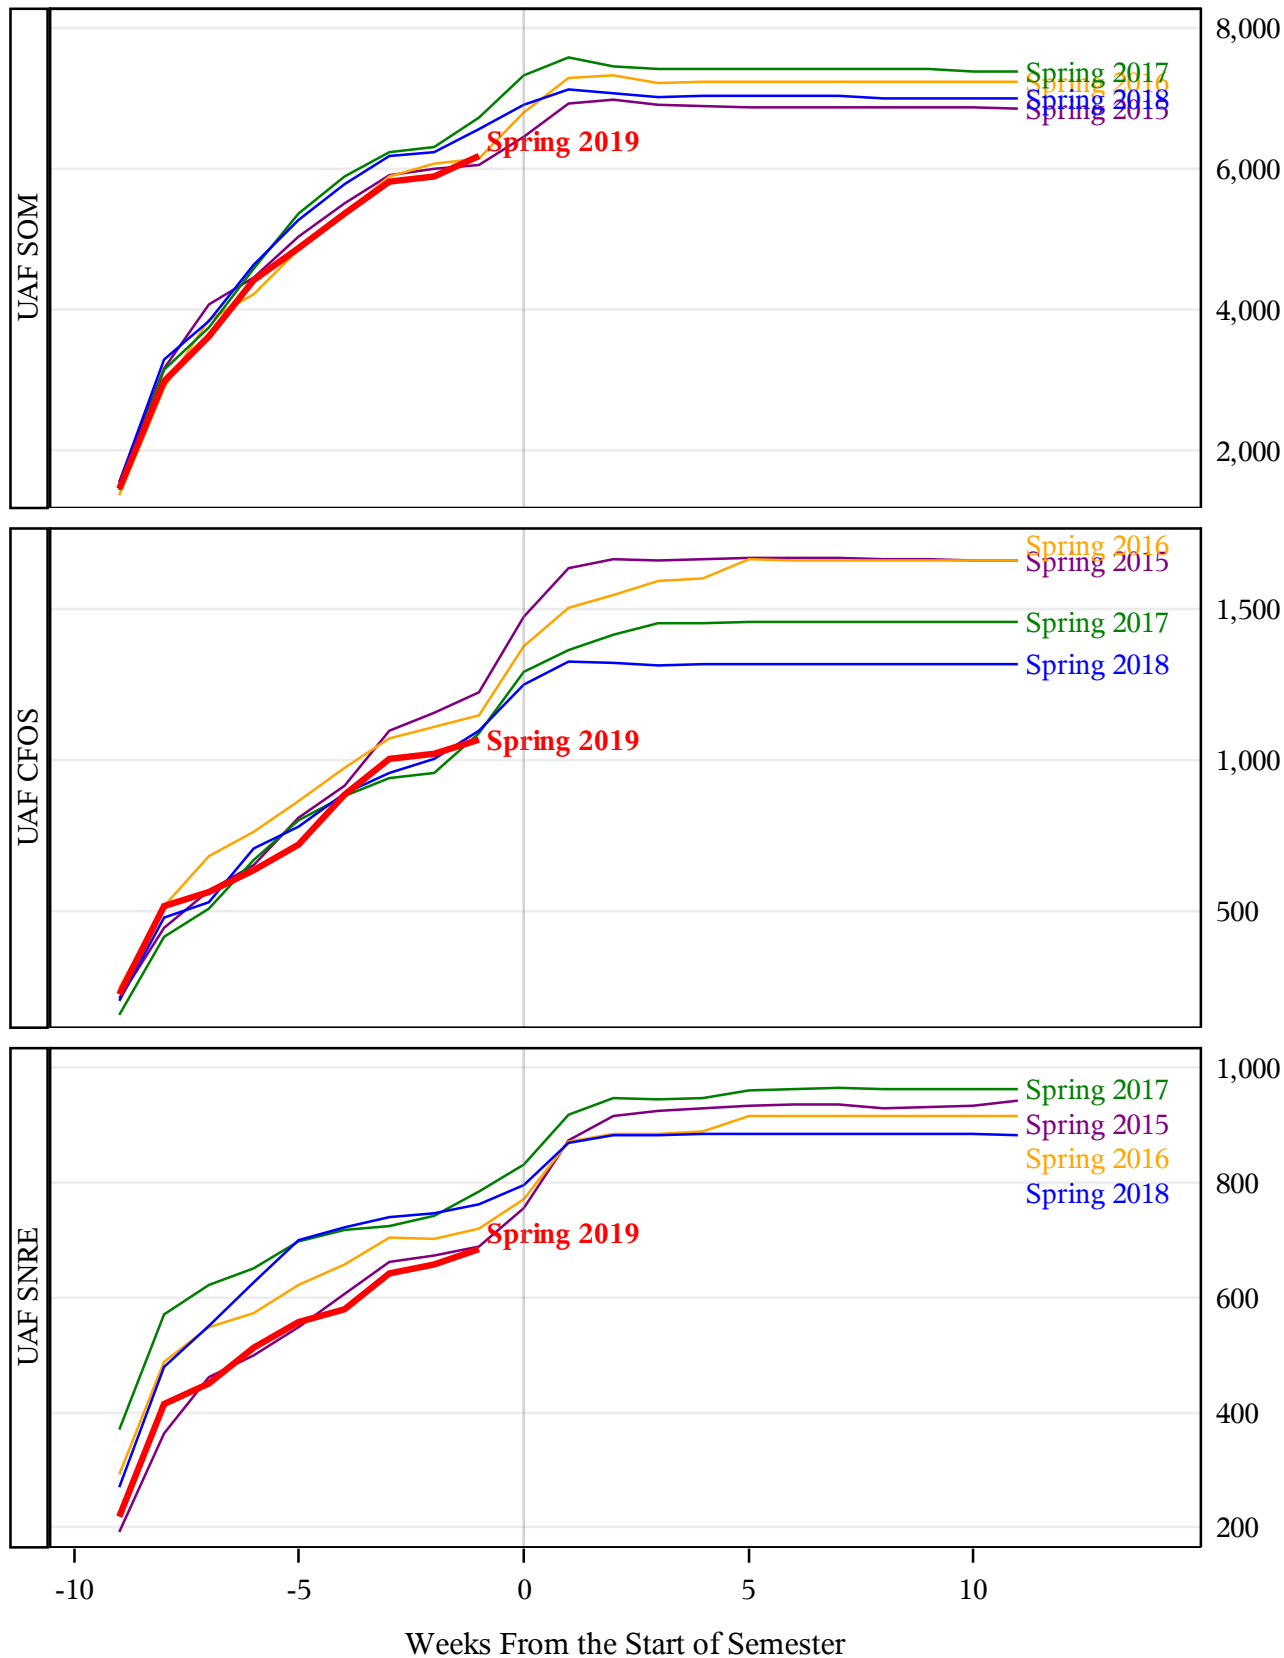

*University of Alaska Fairbanks - Early Semester Report
Student Credit Hours Generated by Registration Week
Spring 2015 - Spring 2019*