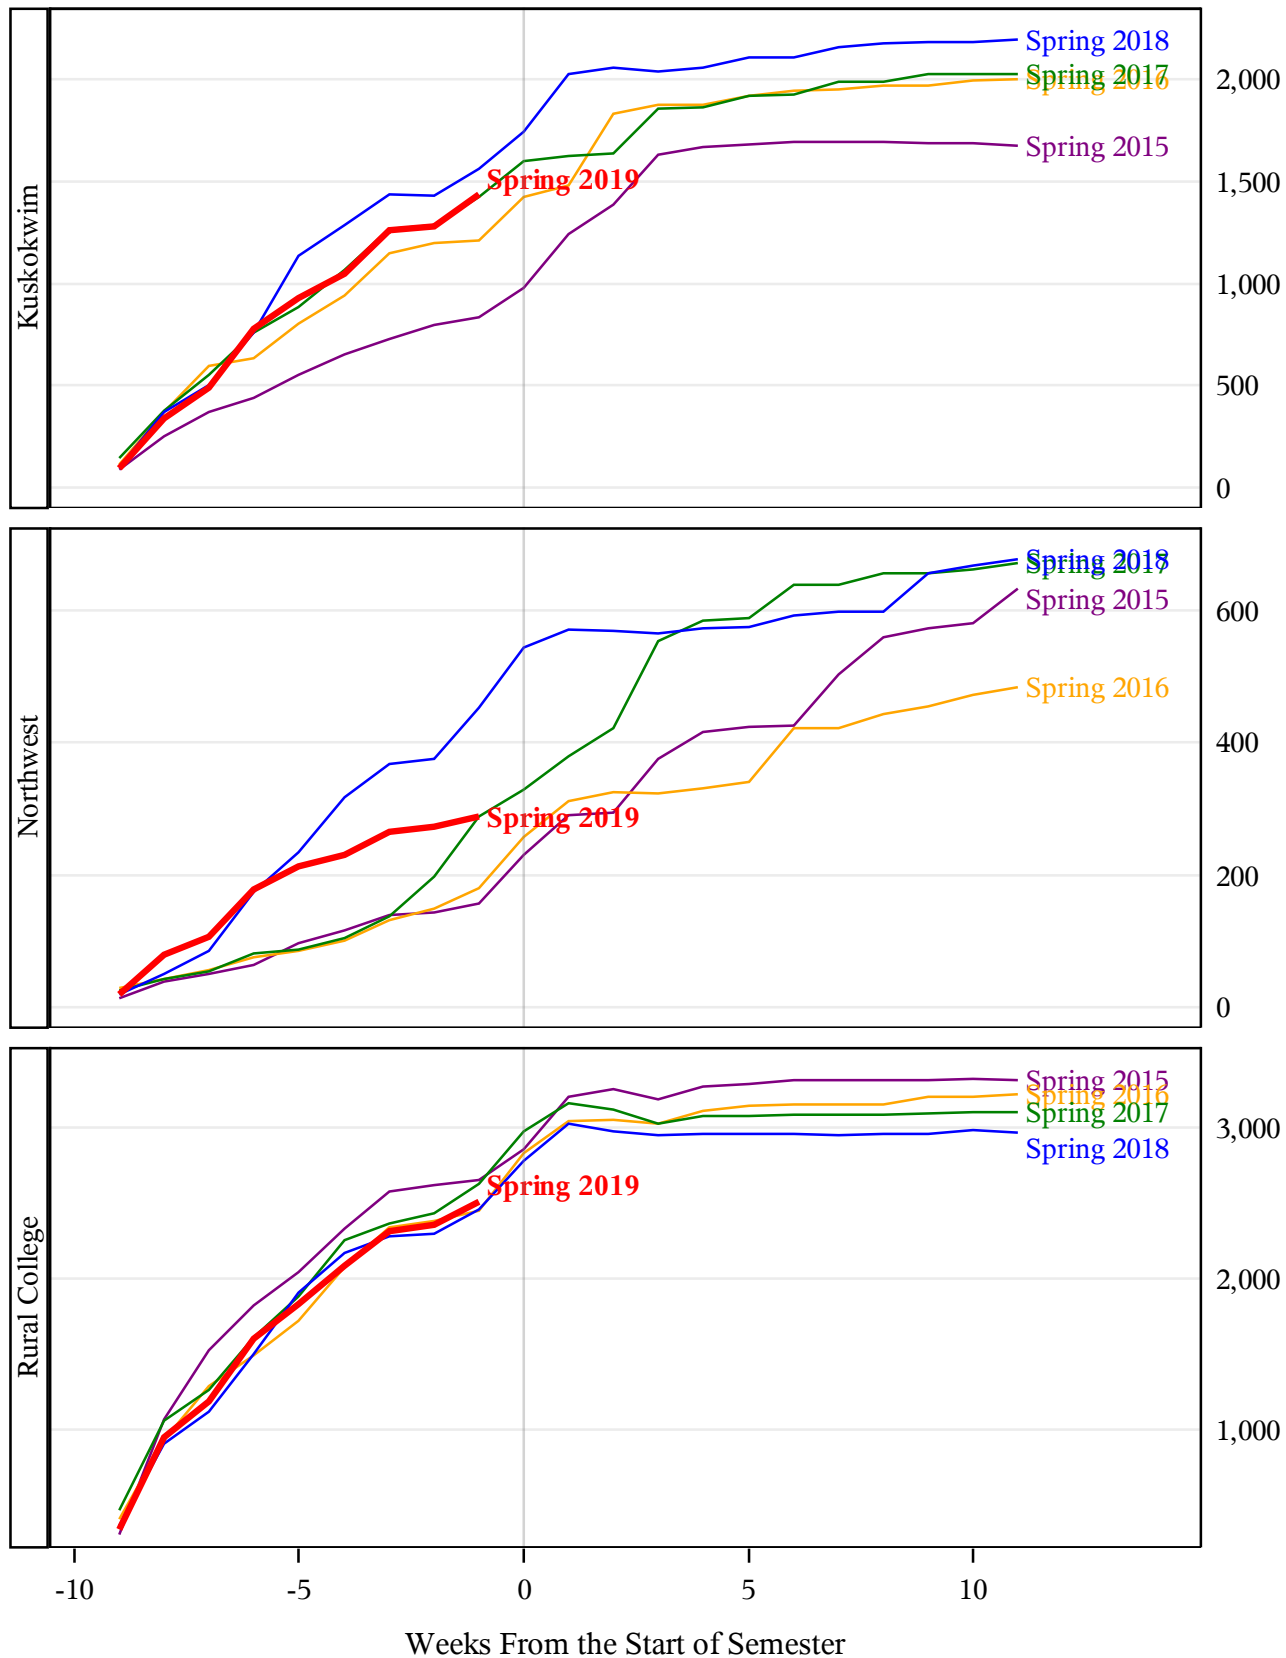

**University of Alaska Fairbanks - Early Semester Report
 Student Credit Hours Generated by Registration Week
 Spring 2015 - Spring 2019**

**University of Alaska Fairbanks - Early Semester Report
 Student Credit Hours Generated by Registration Week
 Spring 2015 - Spring 2019**

*University of Alaska Fairbanks - Early Semester Report
 Student Credit Hours Generated by Registration Week
 Spring 2015 - Spring 2019*

*University of Alaska Fairbanks - Early Semester Report
 Student Credit Hours Generated by Registration Week
 Spring 2015 - Spring 2019*