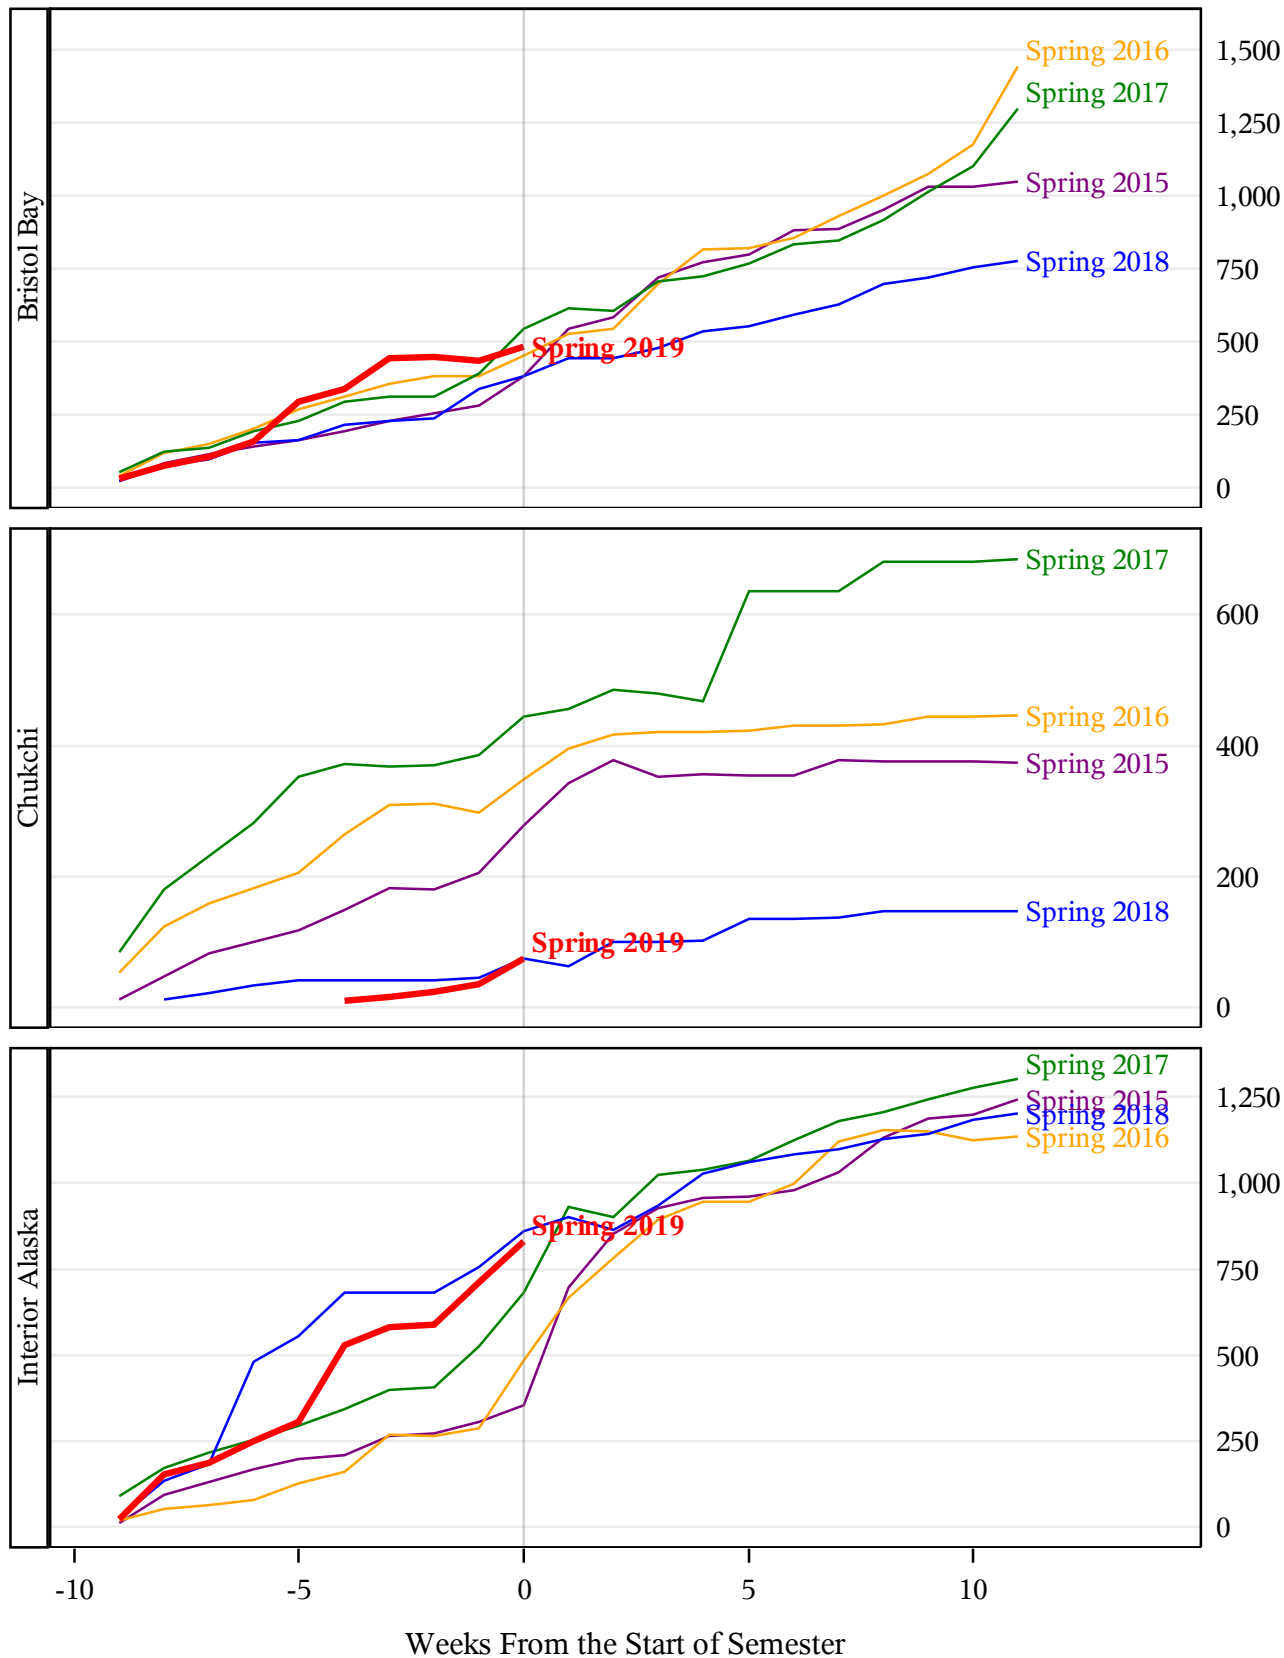

**University of Alaska Fairbanks - Early Semester Report
 Student Credit Hours Generated by Registration Week
 Spring 2015 - Spring 2019**

**University of Alaska Fairbanks - Early Semester Report
 Student Credit Hours Generated by Registration Week
 Spring 2015 - Spring 2019**