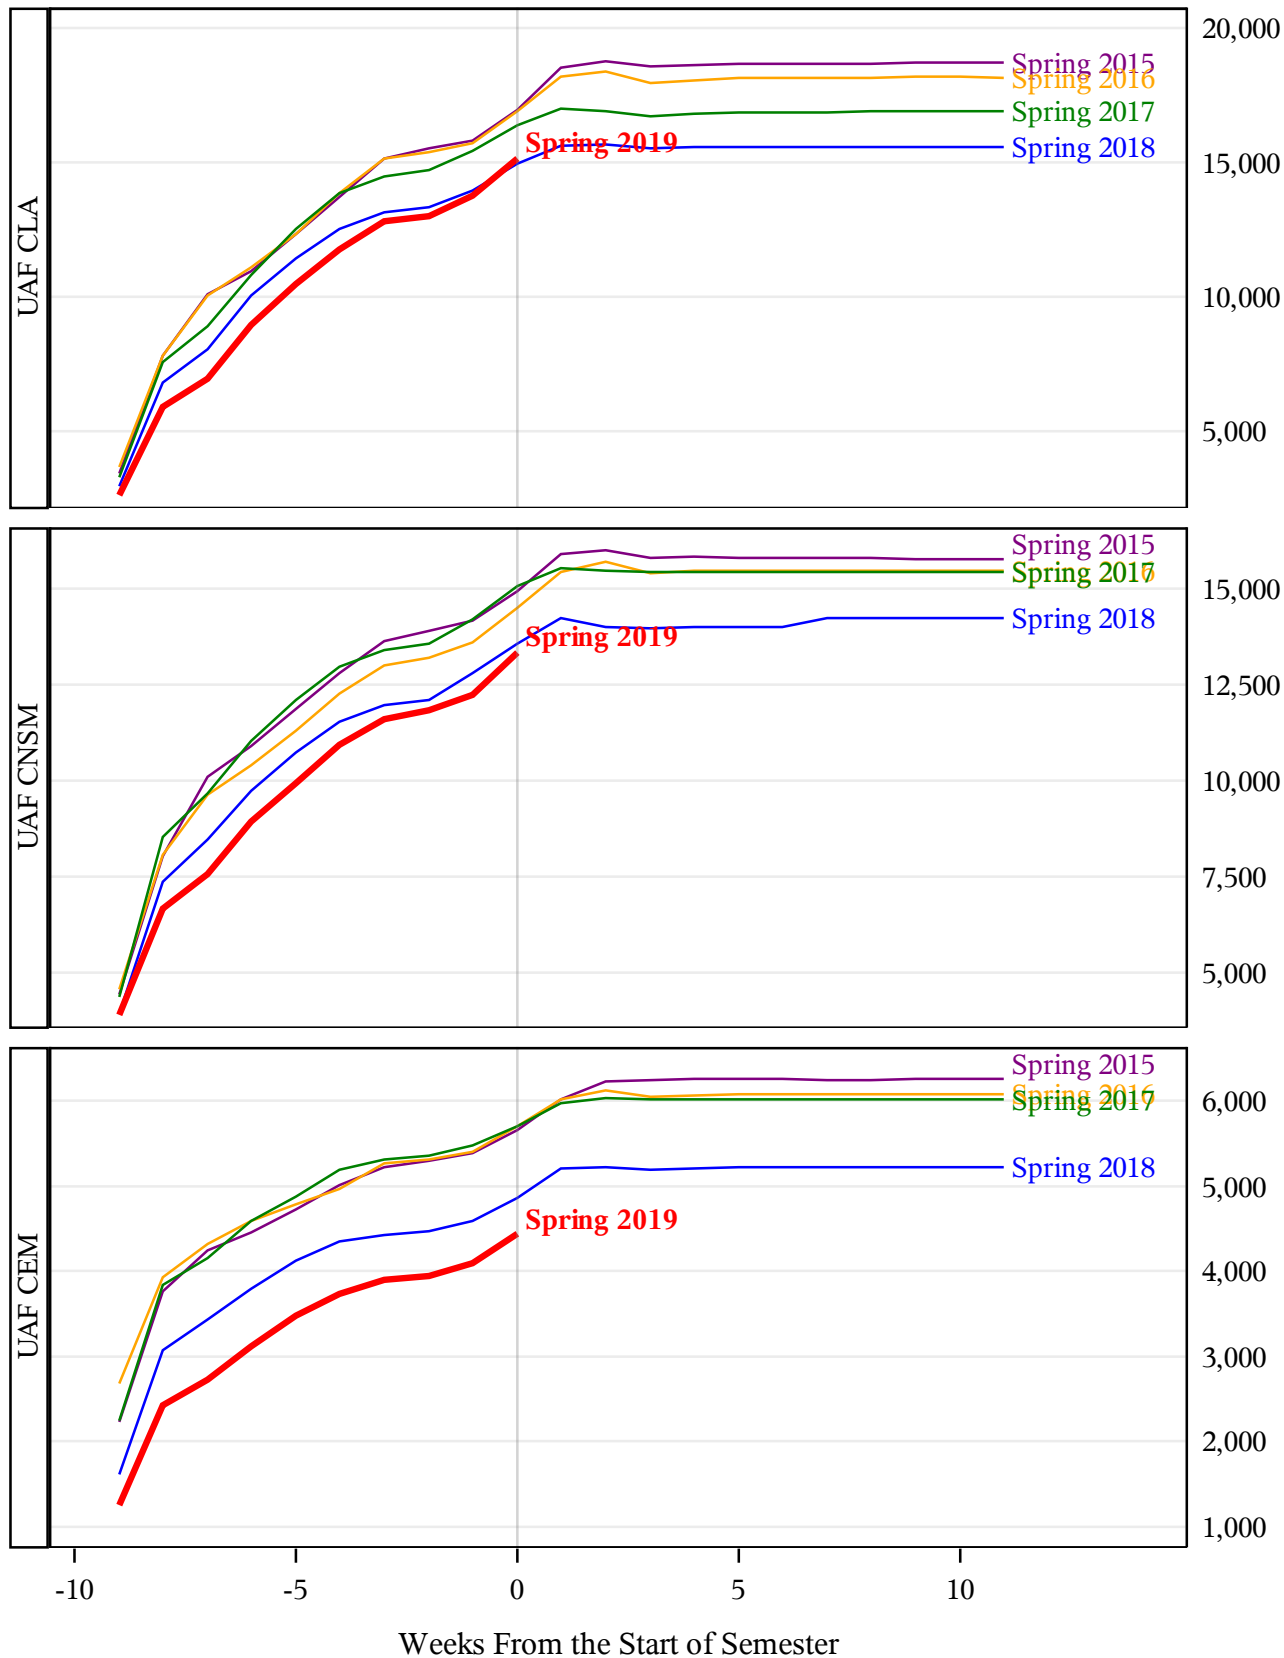

**University of Alaska Fairbanks - Early Semester Report
 Student Credit Hours Generated by Registration Week
 Spring 2015 - Spring 2019**

**University of Alaska Fairbanks - Early Semester Report
 Student Credit Hours Generated by Registration Week
 Spring 2015 - Spring 2019**