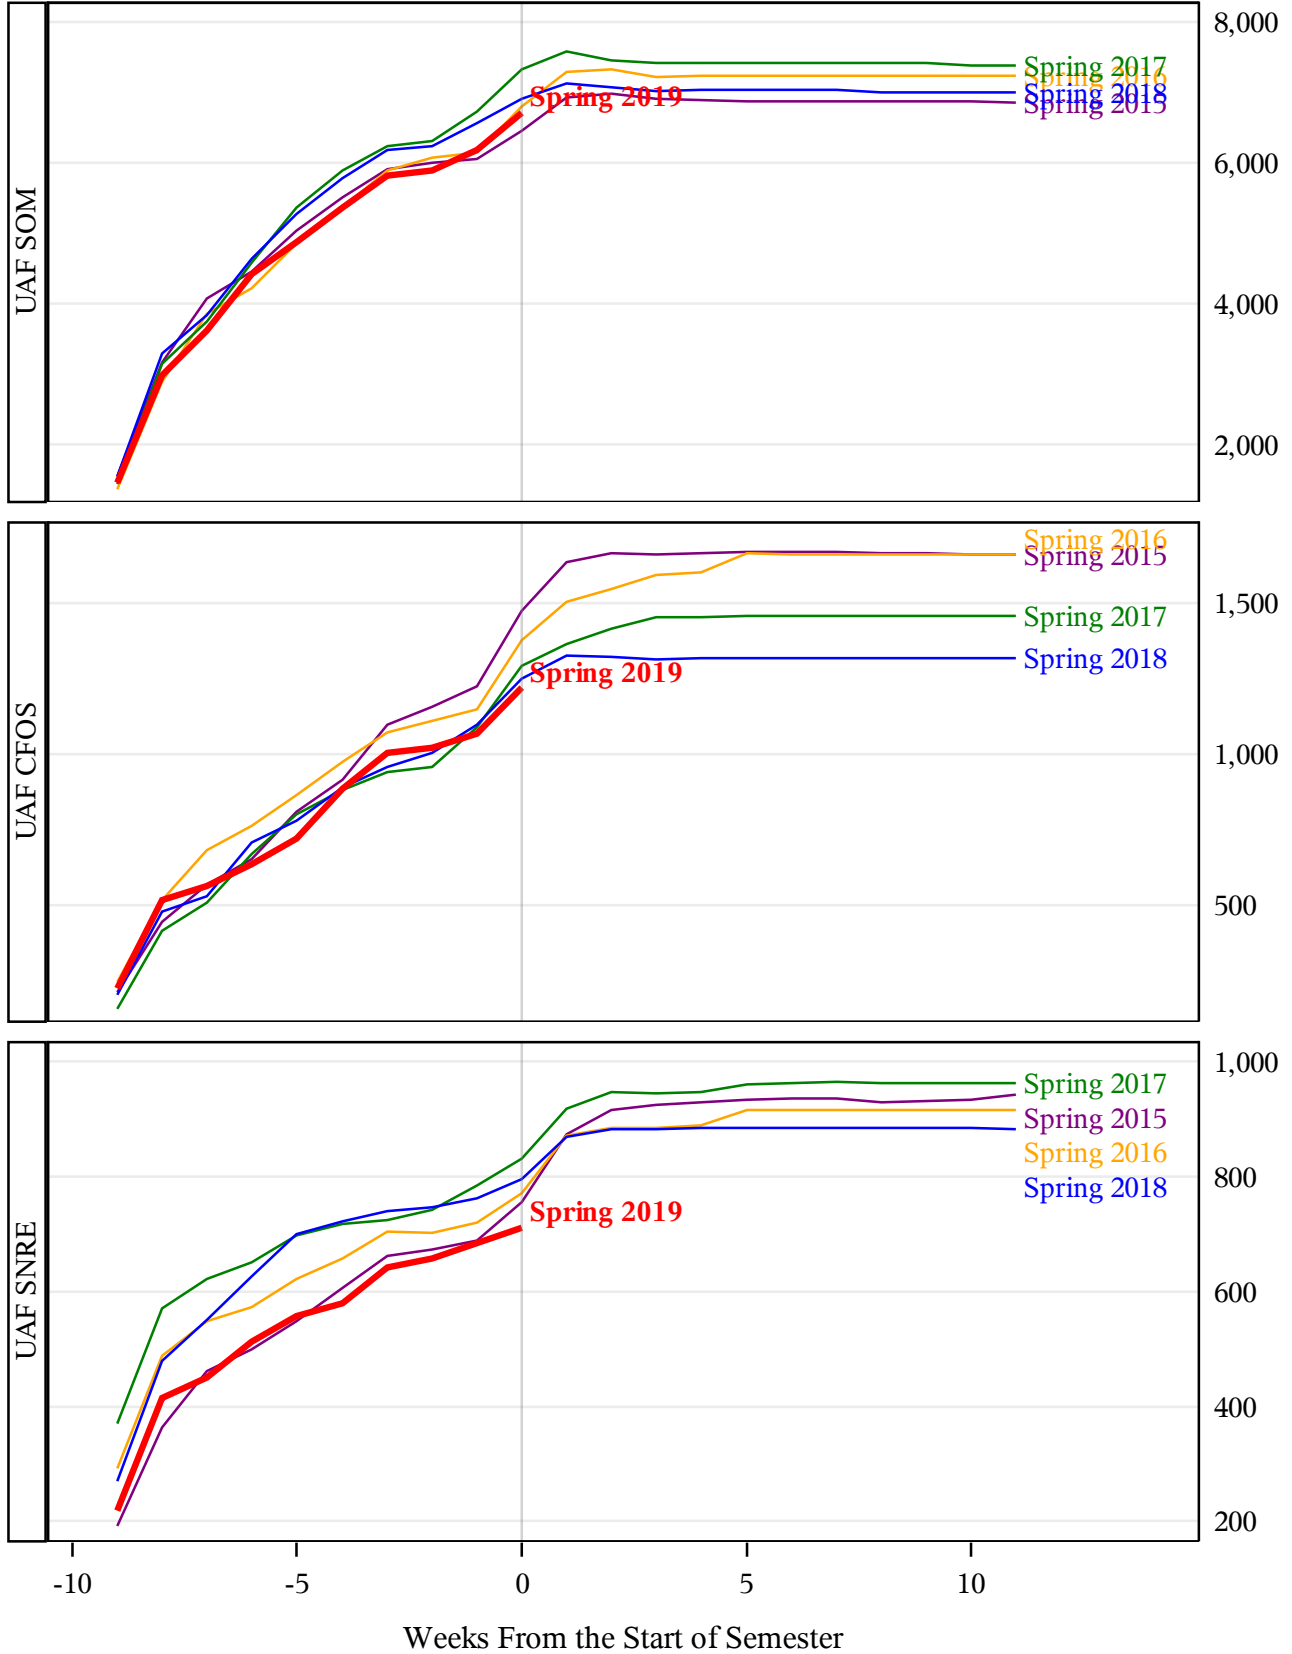

*University of Alaska Fairbanks - Early Semester Report
Student Credit Hours Generated by Registration Week
Spring 2015 - Spring 2019*