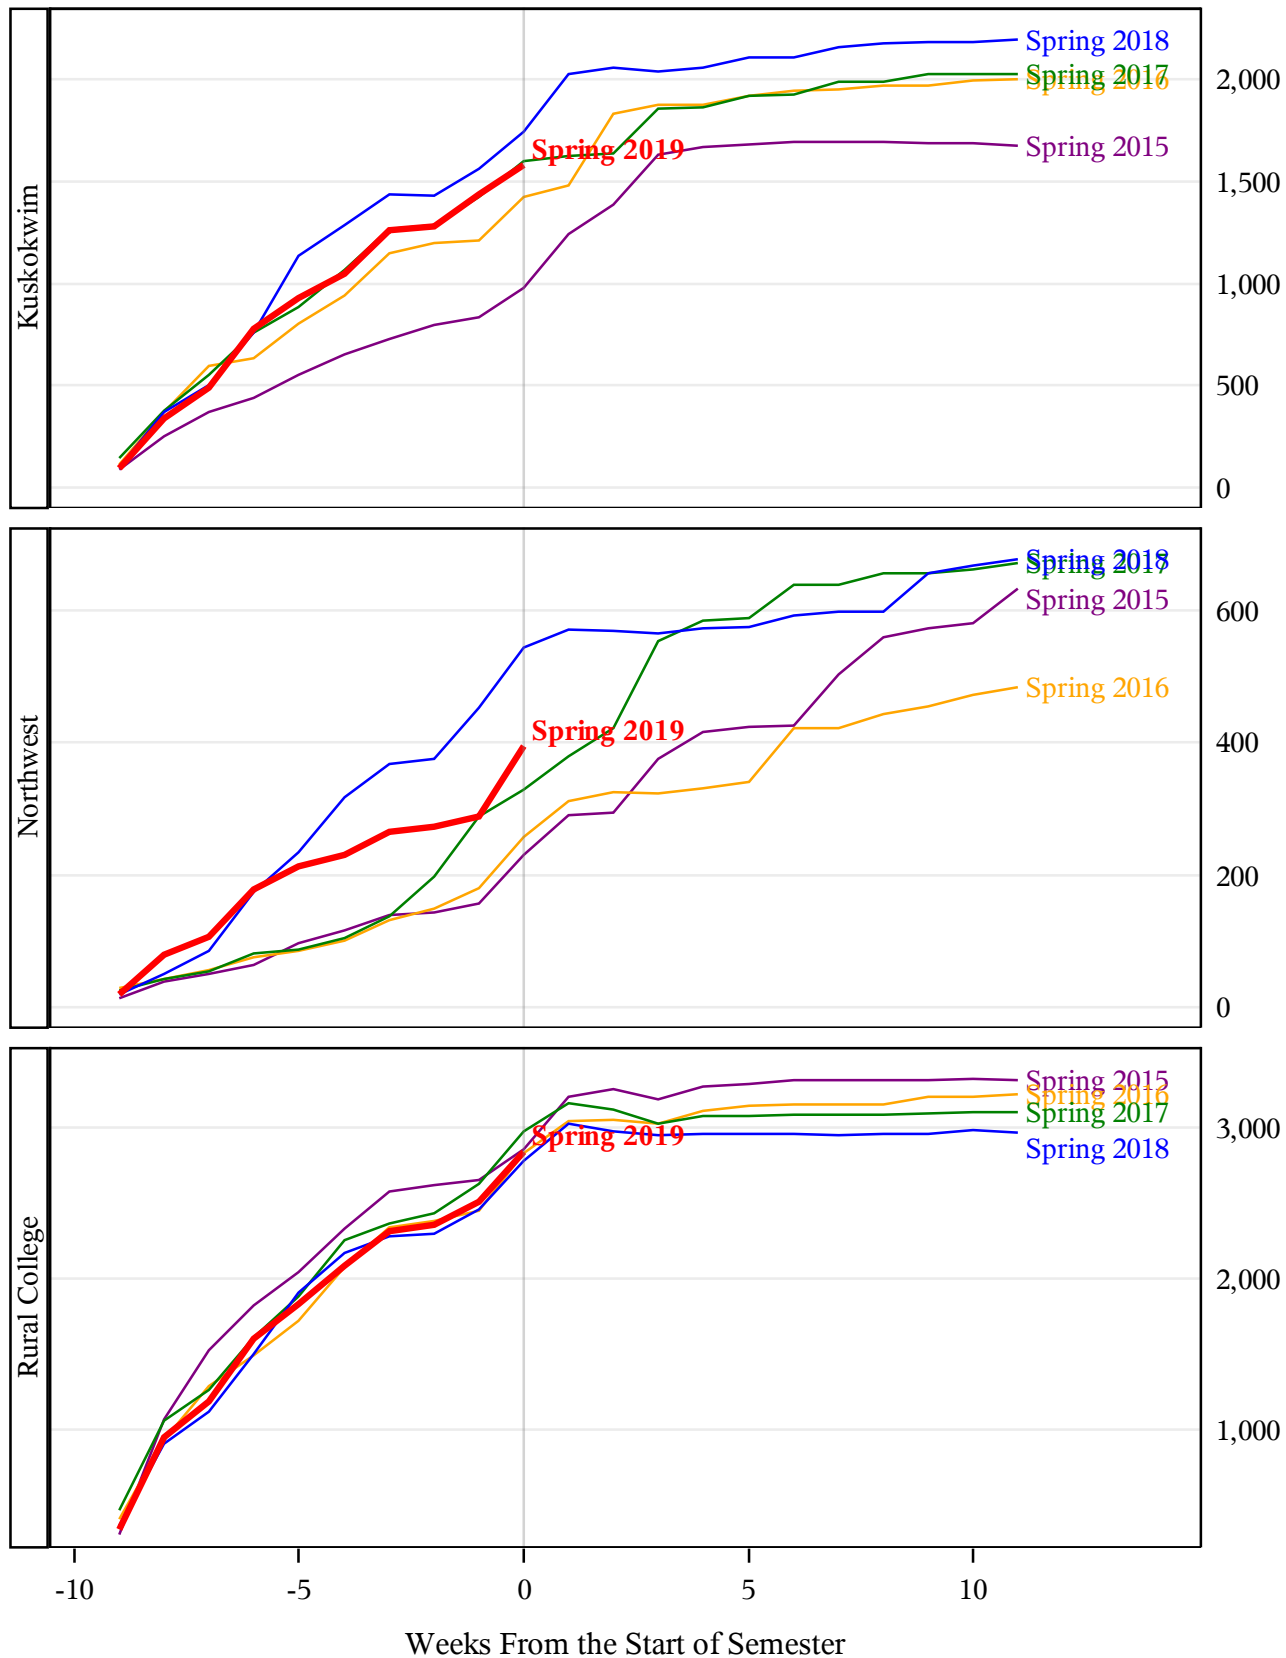

**University of Alaska Fairbanks - Early Semester Report
 Student Credit Hours Generated by Registration Week
 Spring 2015 - Spring 2019**

**University of Alaska Fairbanks - Early Semester Report
 Student Credit Hours Generated by Registration Week
 Spring 2015 - Spring 2019**