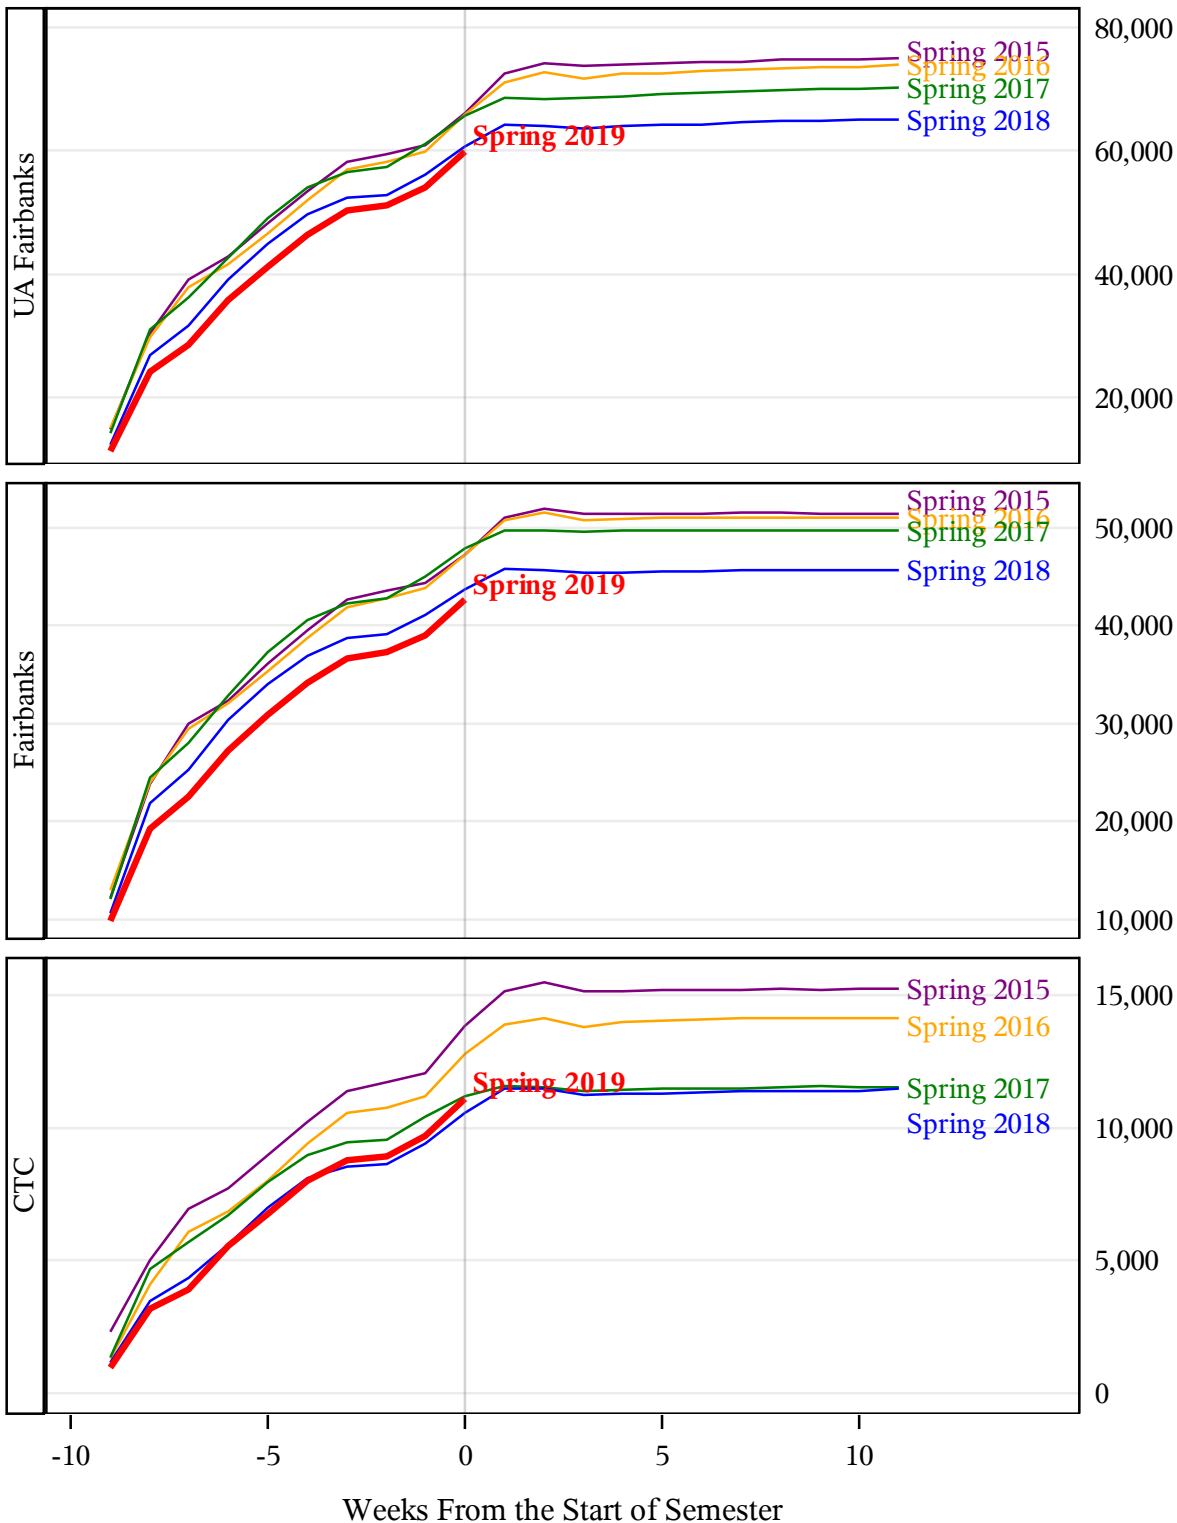

**University of Alaska Fairbanks - Early Semester Report
 Student Credit Hours Generated by Registration Week
 Spring 2015 - Spring 2019**

**University of Alaska Fairbanks - Early Semester Report
 Student Credit Hours Generated by Registration Week
 Spring 2015 - Spring 2019**

*University of Alaska Fairbanks - Early Semester Report
 Student Credit Hours Generated by Registration Week
 Spring 2015 - Spring 2019*

University of Alaska Fairbanks - Early Semester Report
Student Credit Hours Generated by Registration Week
Spring 2015 - Spring 2019