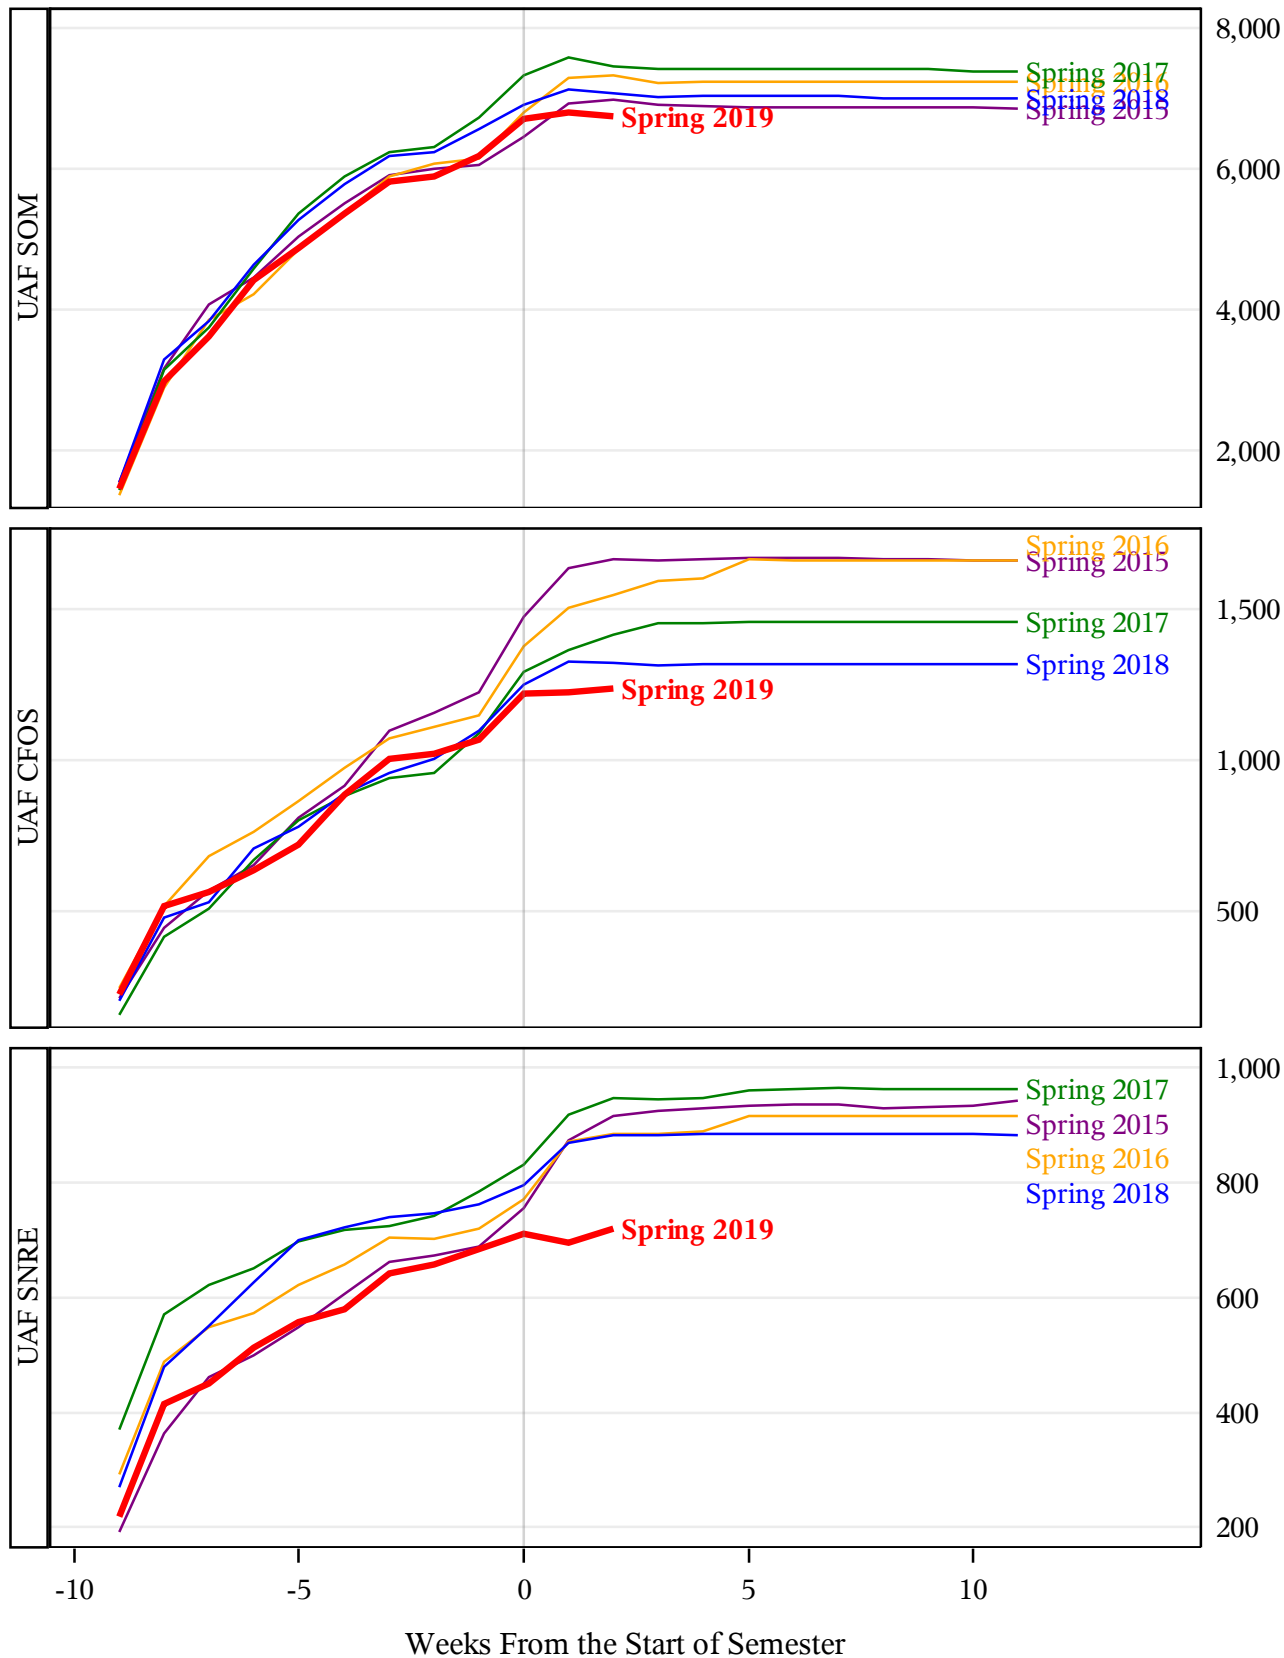

*University of Alaska Fairbanks - Early Semester Report
Student Credit Hours Generated by Registration Week
Spring 2015 - Spring 2019*