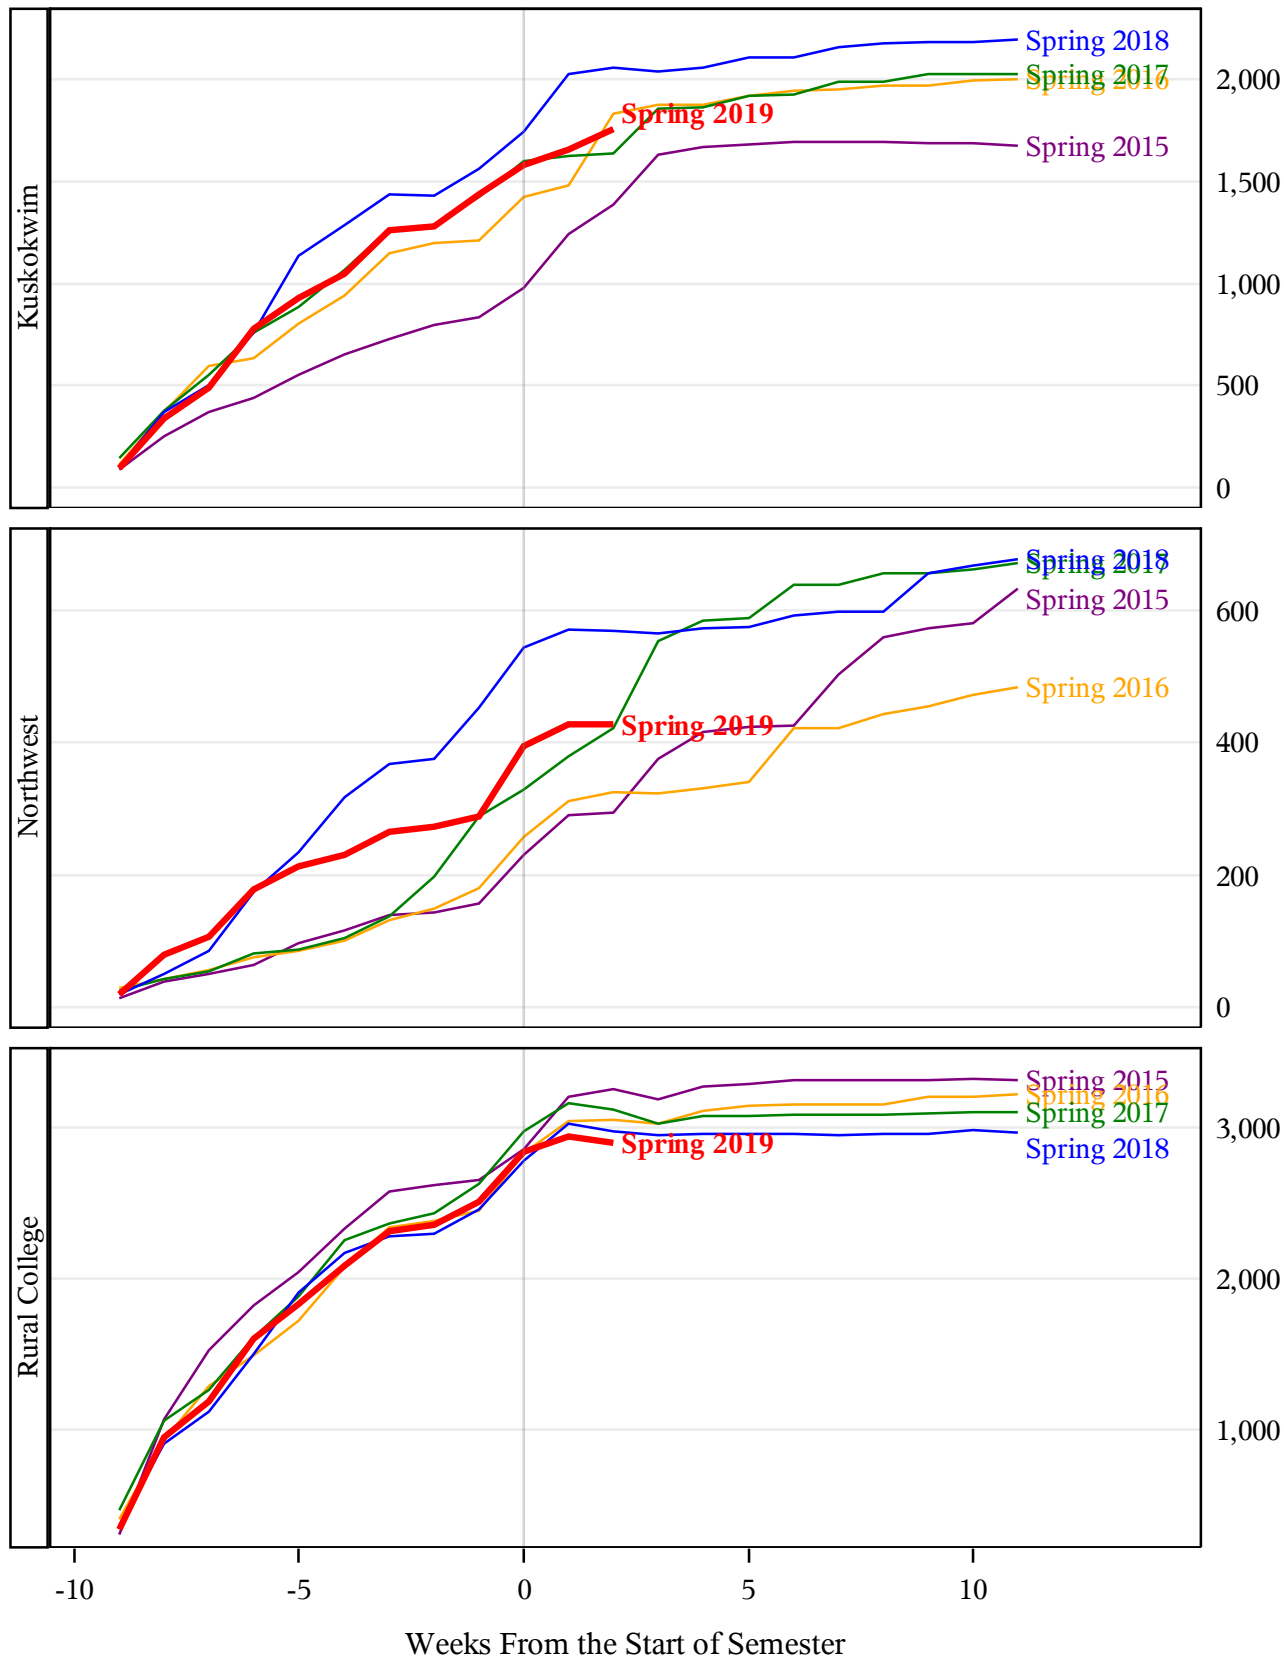

**University of Alaska Fairbanks - Early Semester Report
 Student Credit Hours Generated by Registration Week
 Spring 2015 - Spring 2019**

**University of Alaska Fairbanks - Early Semester Report
 Student Credit Hours Generated by Registration Week
 Spring 2015 - Spring 2019**