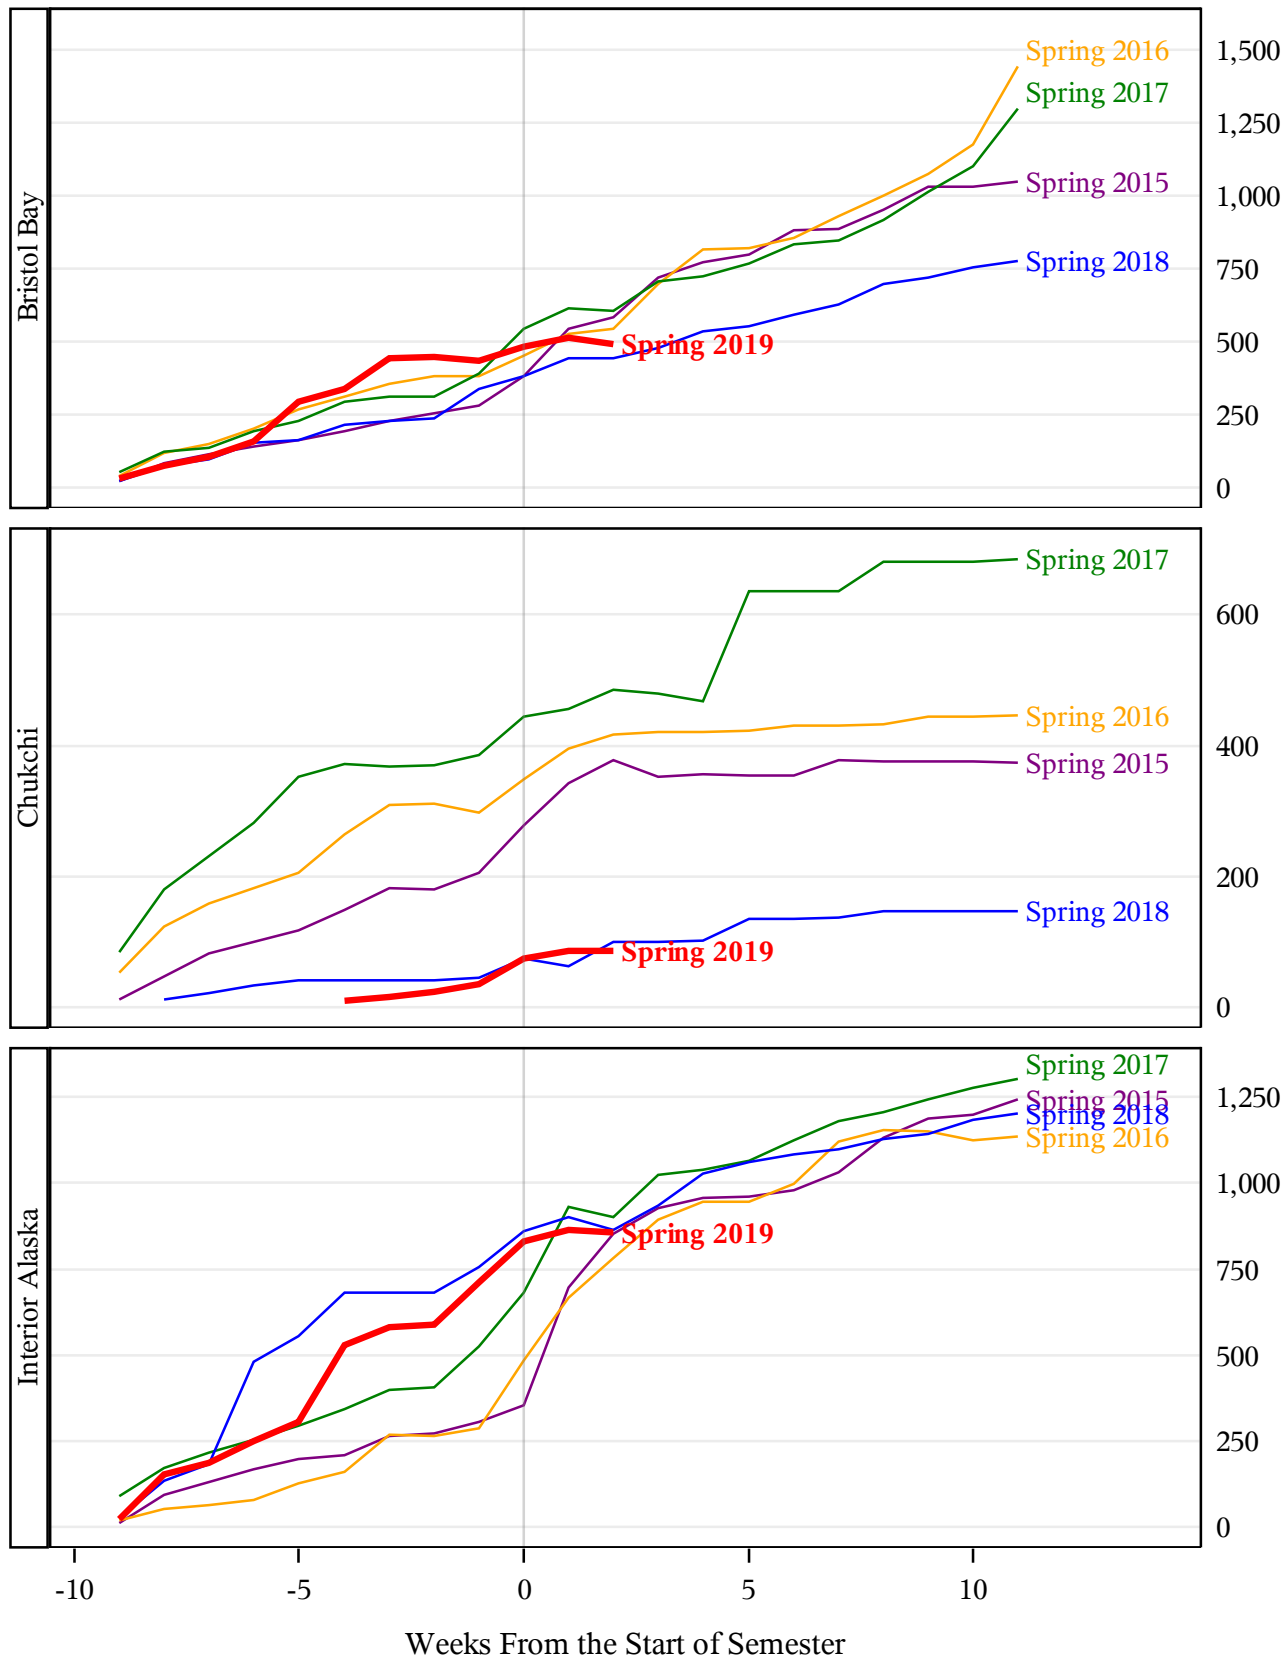

**University of Alaska Fairbanks - Early Semester Report
 Student Credit Hours Generated by Registration Week
 Spring 2015 - Spring 2019**

**University of Alaska Fairbanks - Early Semester Report
 Student Credit Hours Generated by Registration Week
 Spring 2015 - Spring 2019**