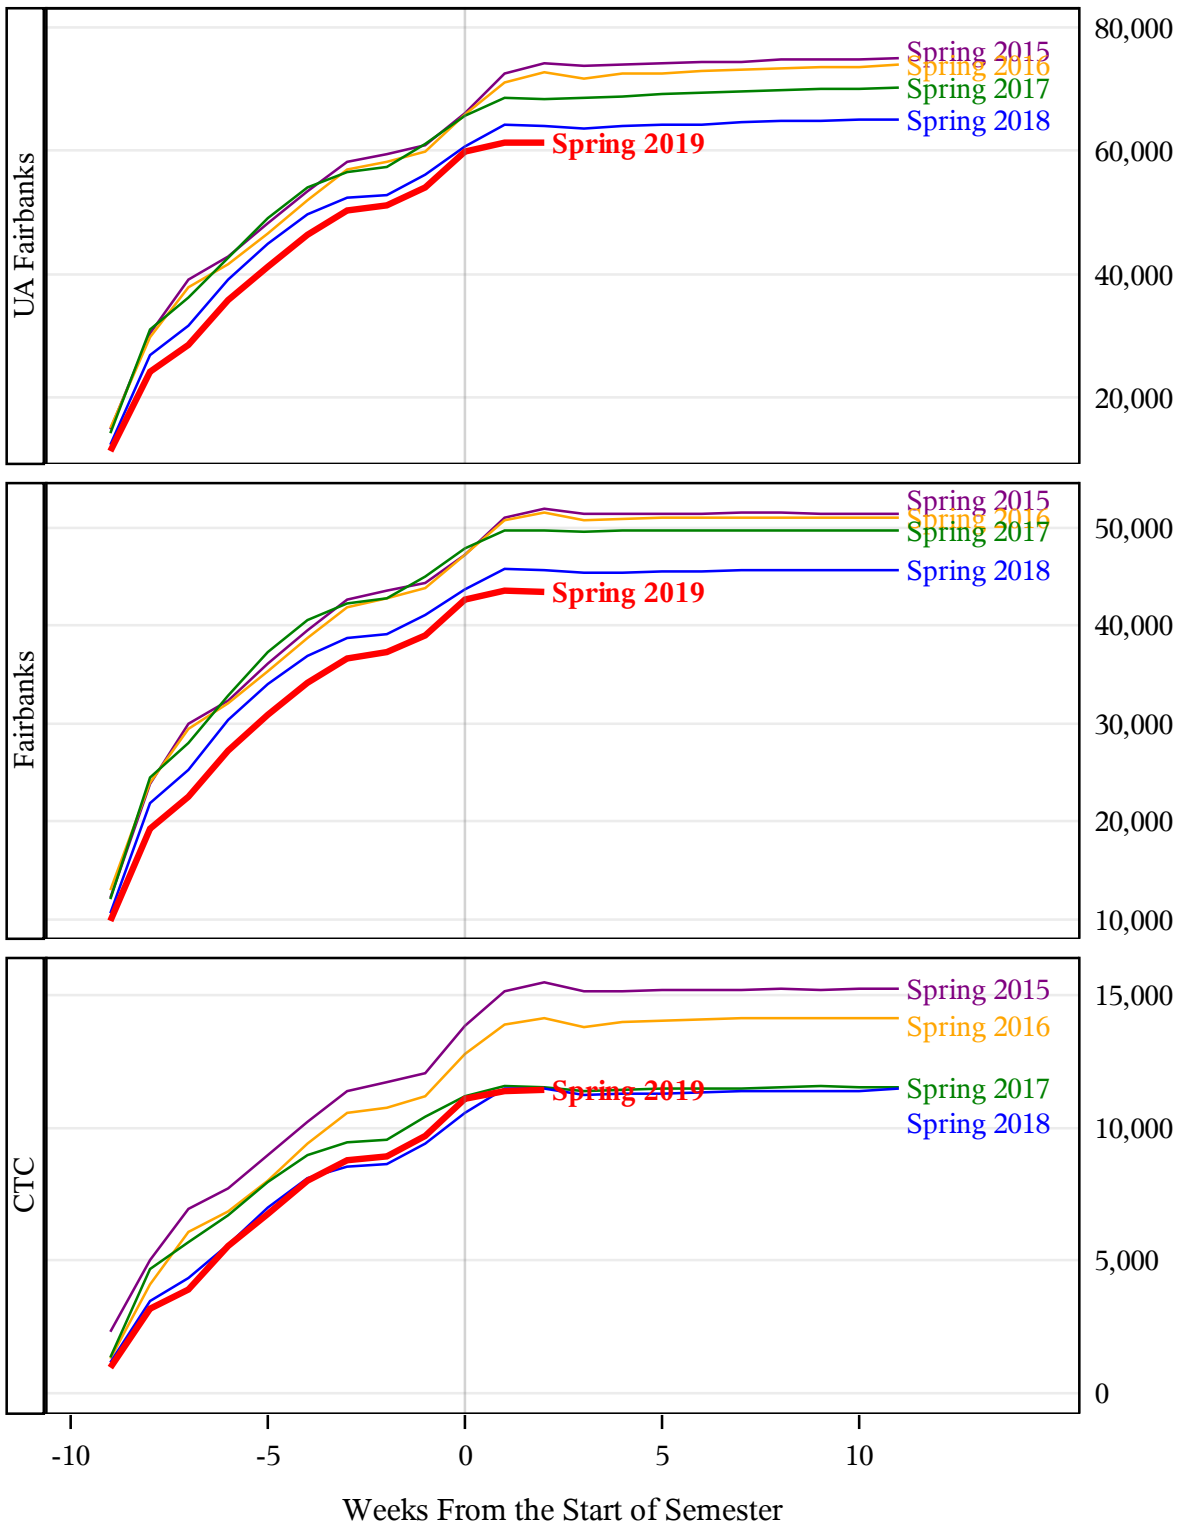

**University of Alaska Fairbanks - Early Semester Report
 Student Credit Hours Generated by Registration Week
 Spring 2015 - Spring 2019**

**University of Alaska Fairbanks - Early Semester Report
 Student Credit Hours Generated by Registration Week
 Spring 2015 - Spring 2019**

*University of Alaska Fairbanks - Early Semester Report
 Student Credit Hours Generated by Registration Week
 Spring 2015 - Spring 2019*

University of Alaska Fairbanks - Early Semester Report
Student Credit Hours Generated by Registration Week
Spring 2015 - Spring 2019