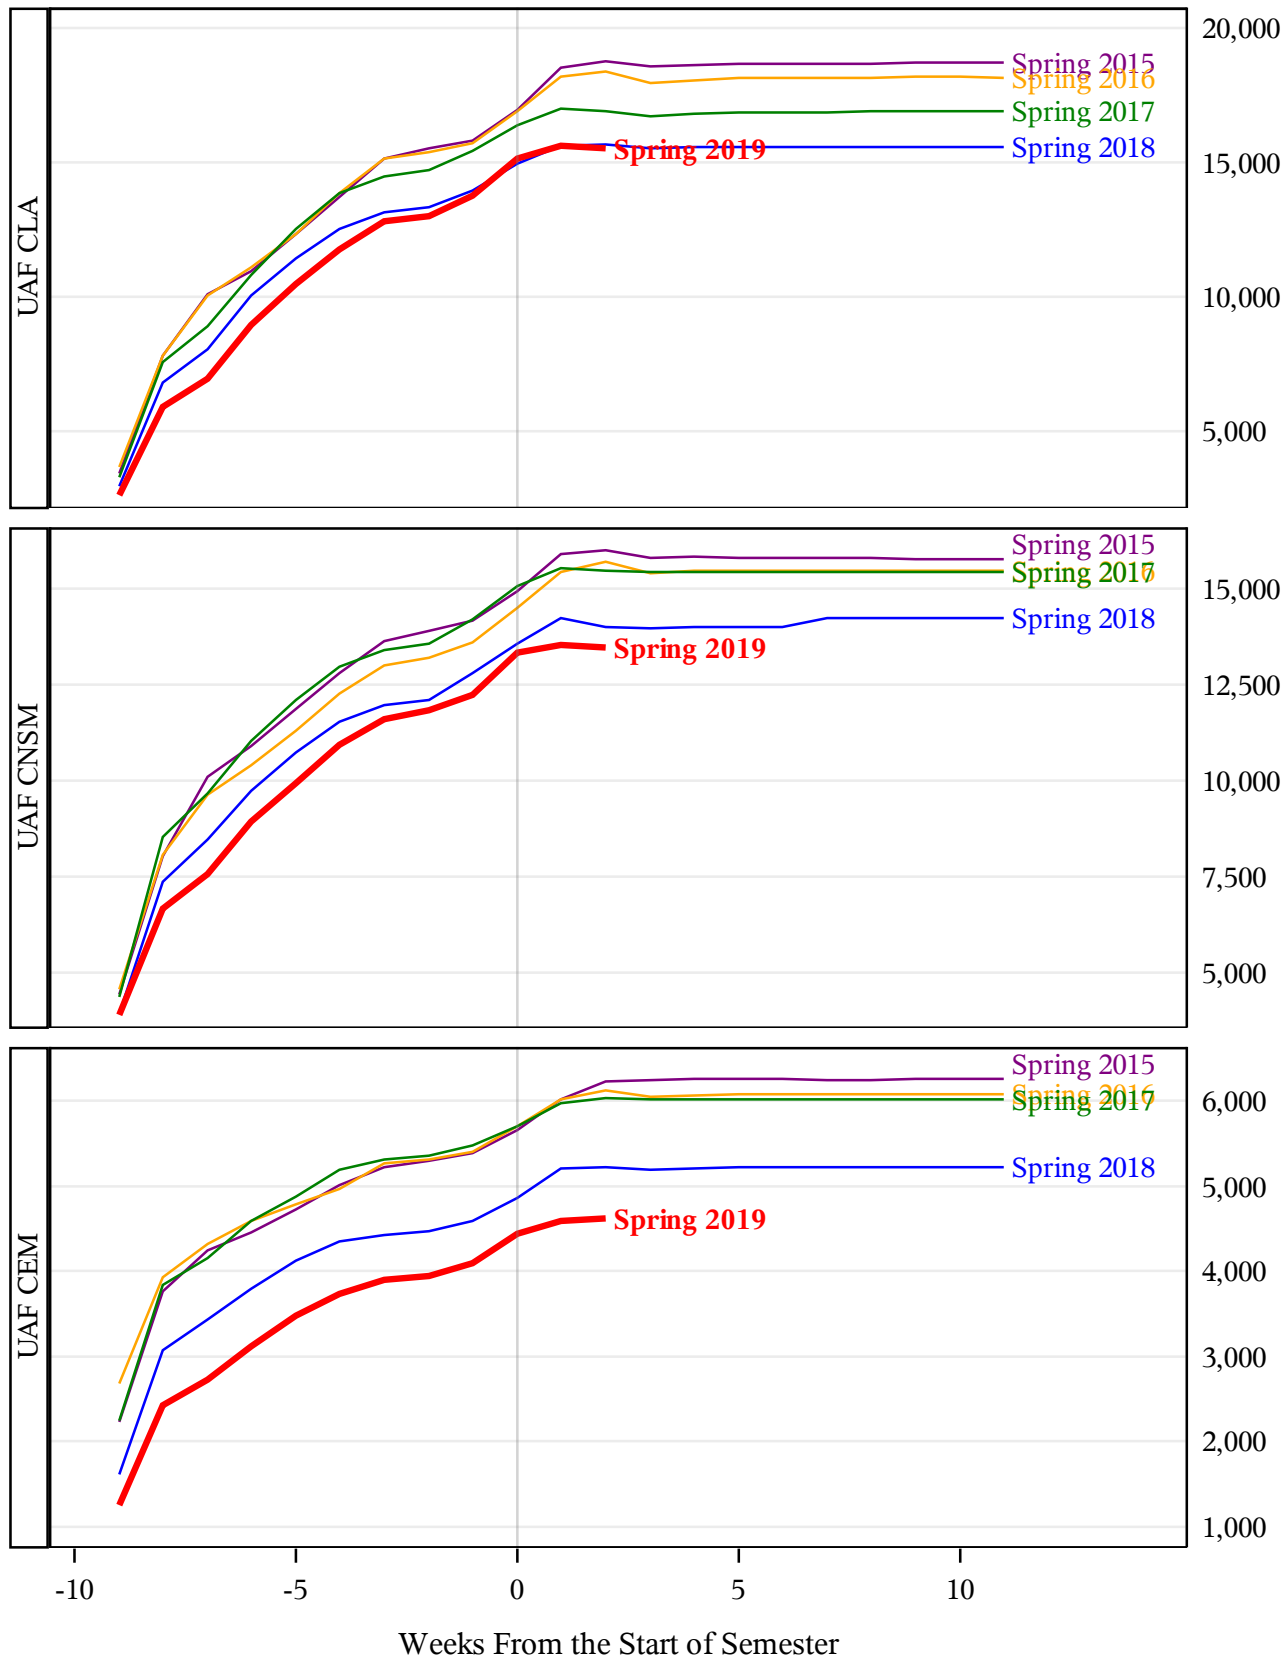

**University of Alaska Fairbanks - Early Semester Report
 Student Credit Hours Generated by Registration Week
 Spring 2015 - Spring 2019**

**University of Alaska Fairbanks - Early Semester Report
 Student Credit Hours Generated by Registration Week
 Spring 2015 - Spring 2019**