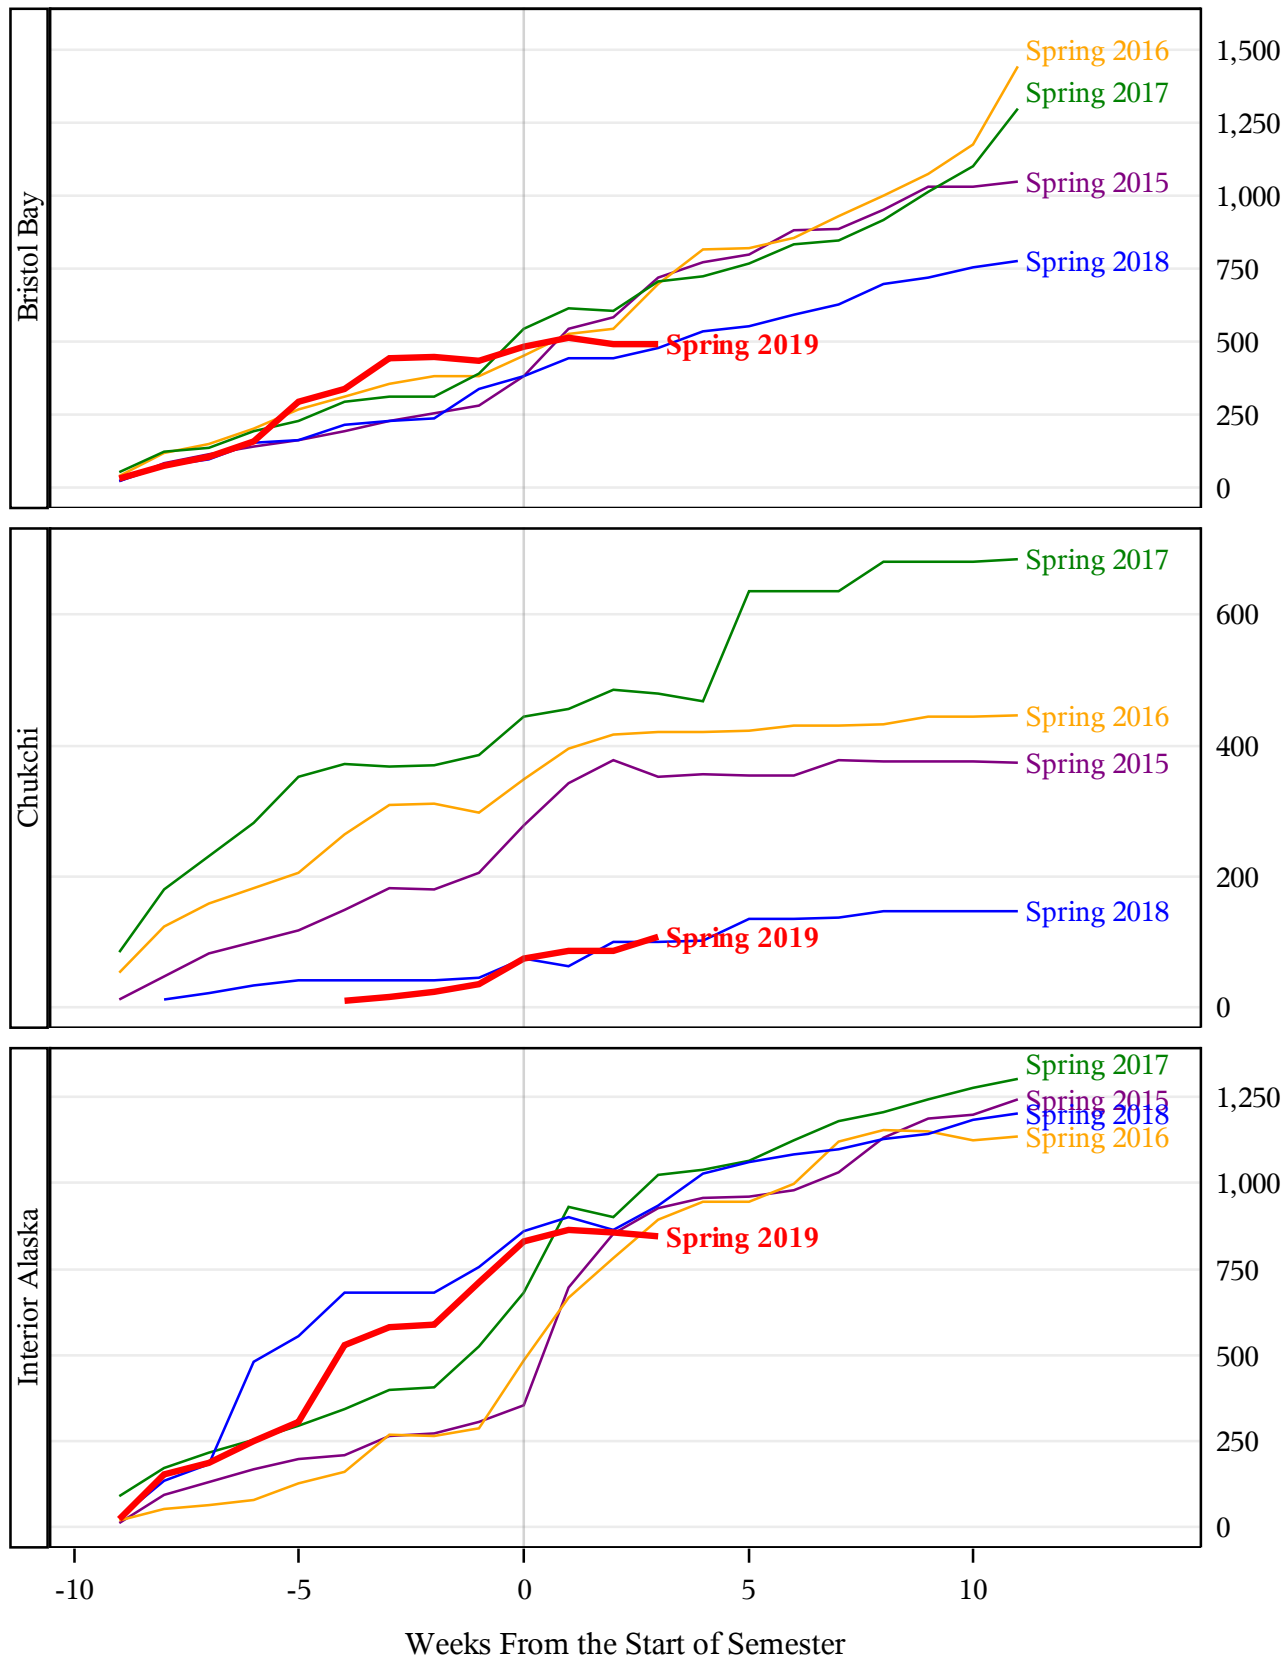

**University of Alaska Fairbanks - Early Semester Report  
 Student Credit Hours Generated by Registration Week  
 Spring 2015 - Spring 2019**

**University of Alaska Fairbanks - Early Semester Report  
 Student Credit Hours Generated by Registration Week  
 Spring 2015 - Spring 2019**