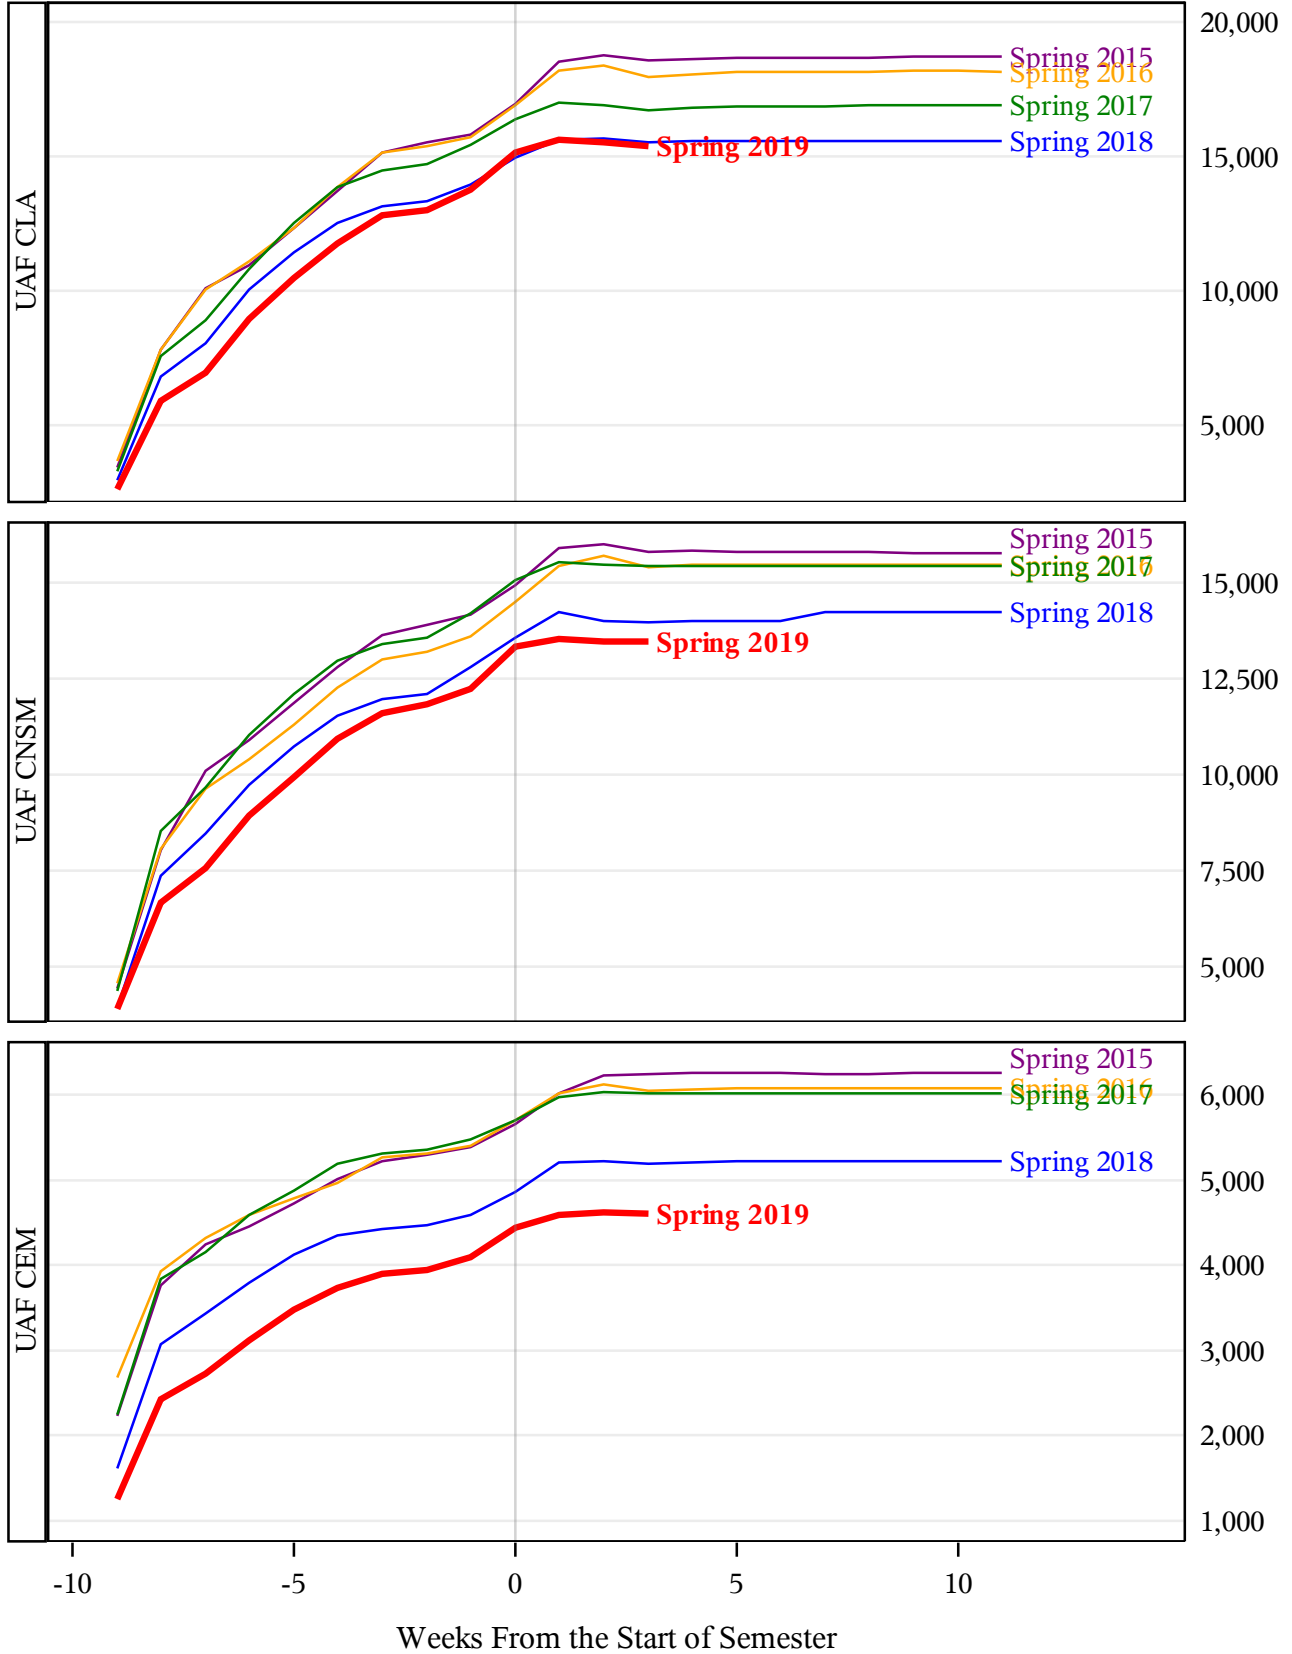

**University of Alaska Fairbanks - Early Semester Report  
 Student Credit Hours Generated by Registration Week  
 Spring 2015 - Spring 2019**

**University of Alaska Fairbanks - Early Semester Report  
 Student Credit Hours Generated by Registration Week  
 Spring 2015 - Spring 2019**