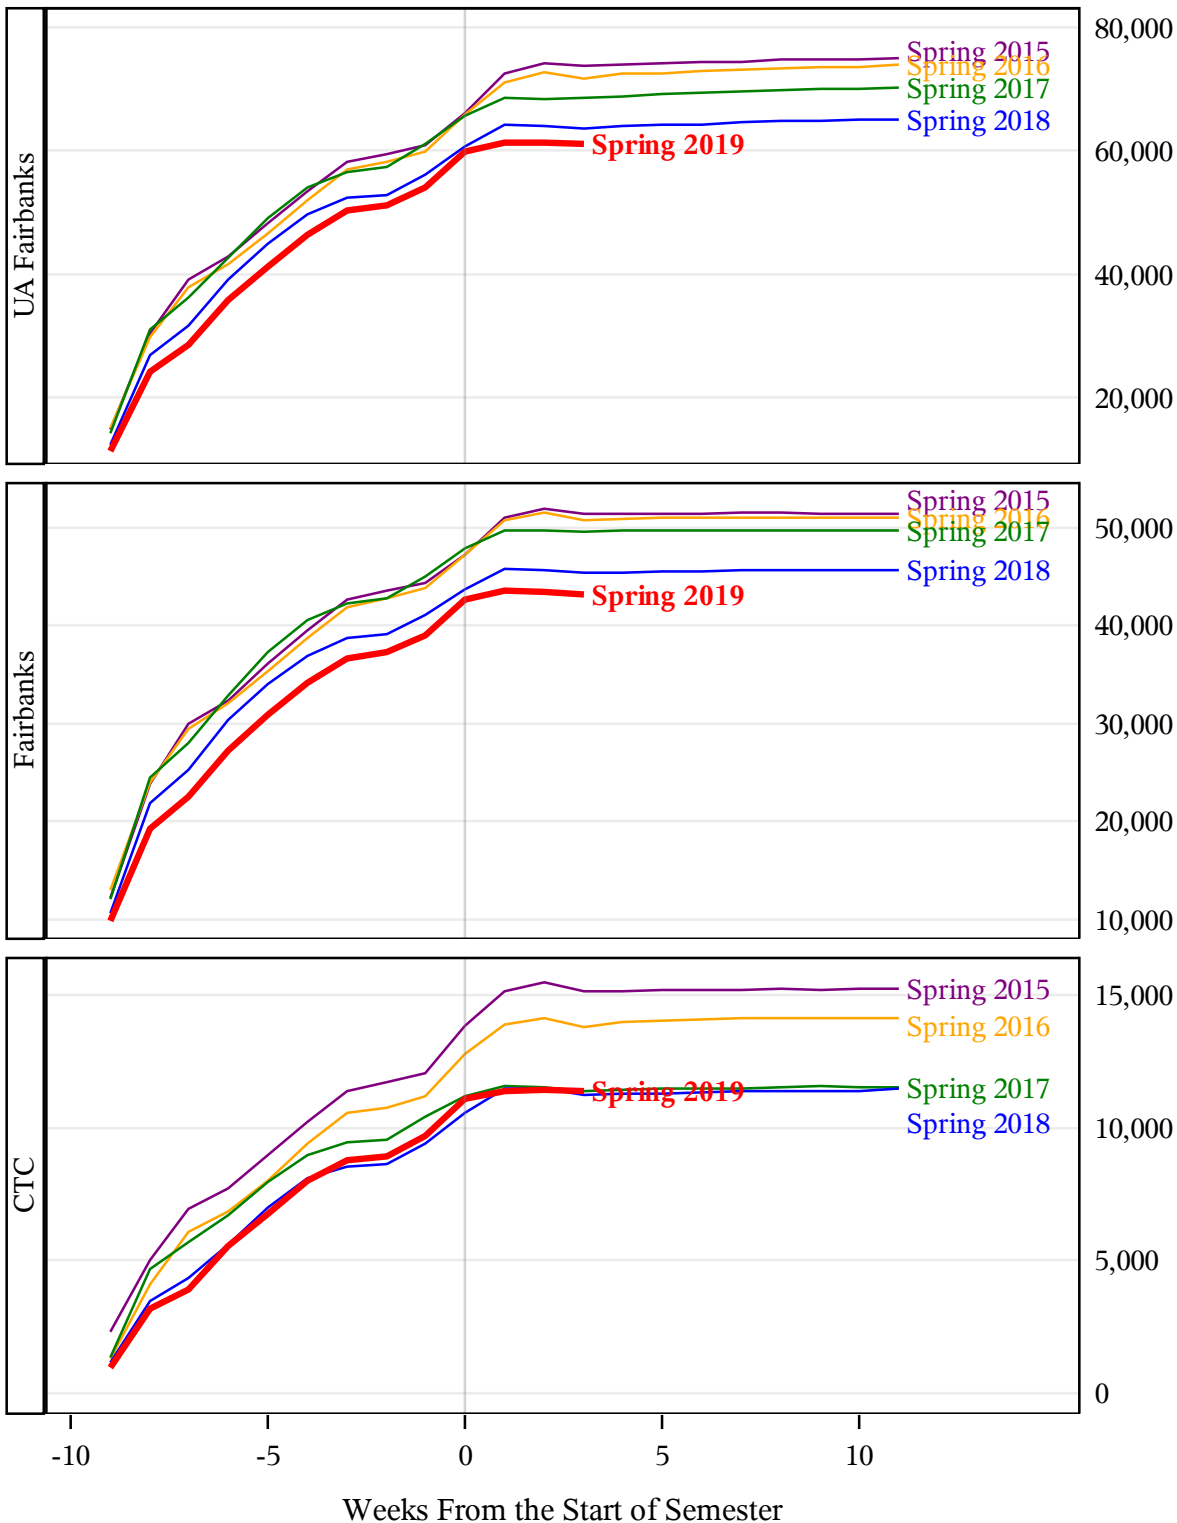

**University of Alaska Fairbanks - Early Semester Report  
 Student Credit Hours Generated by Registration Week  
 Spring 2015 - Spring 2019**

**University of Alaska Fairbanks - Early Semester Report  
 Student Credit Hours Generated by Registration Week  
 Spring 2015 - Spring 2019**