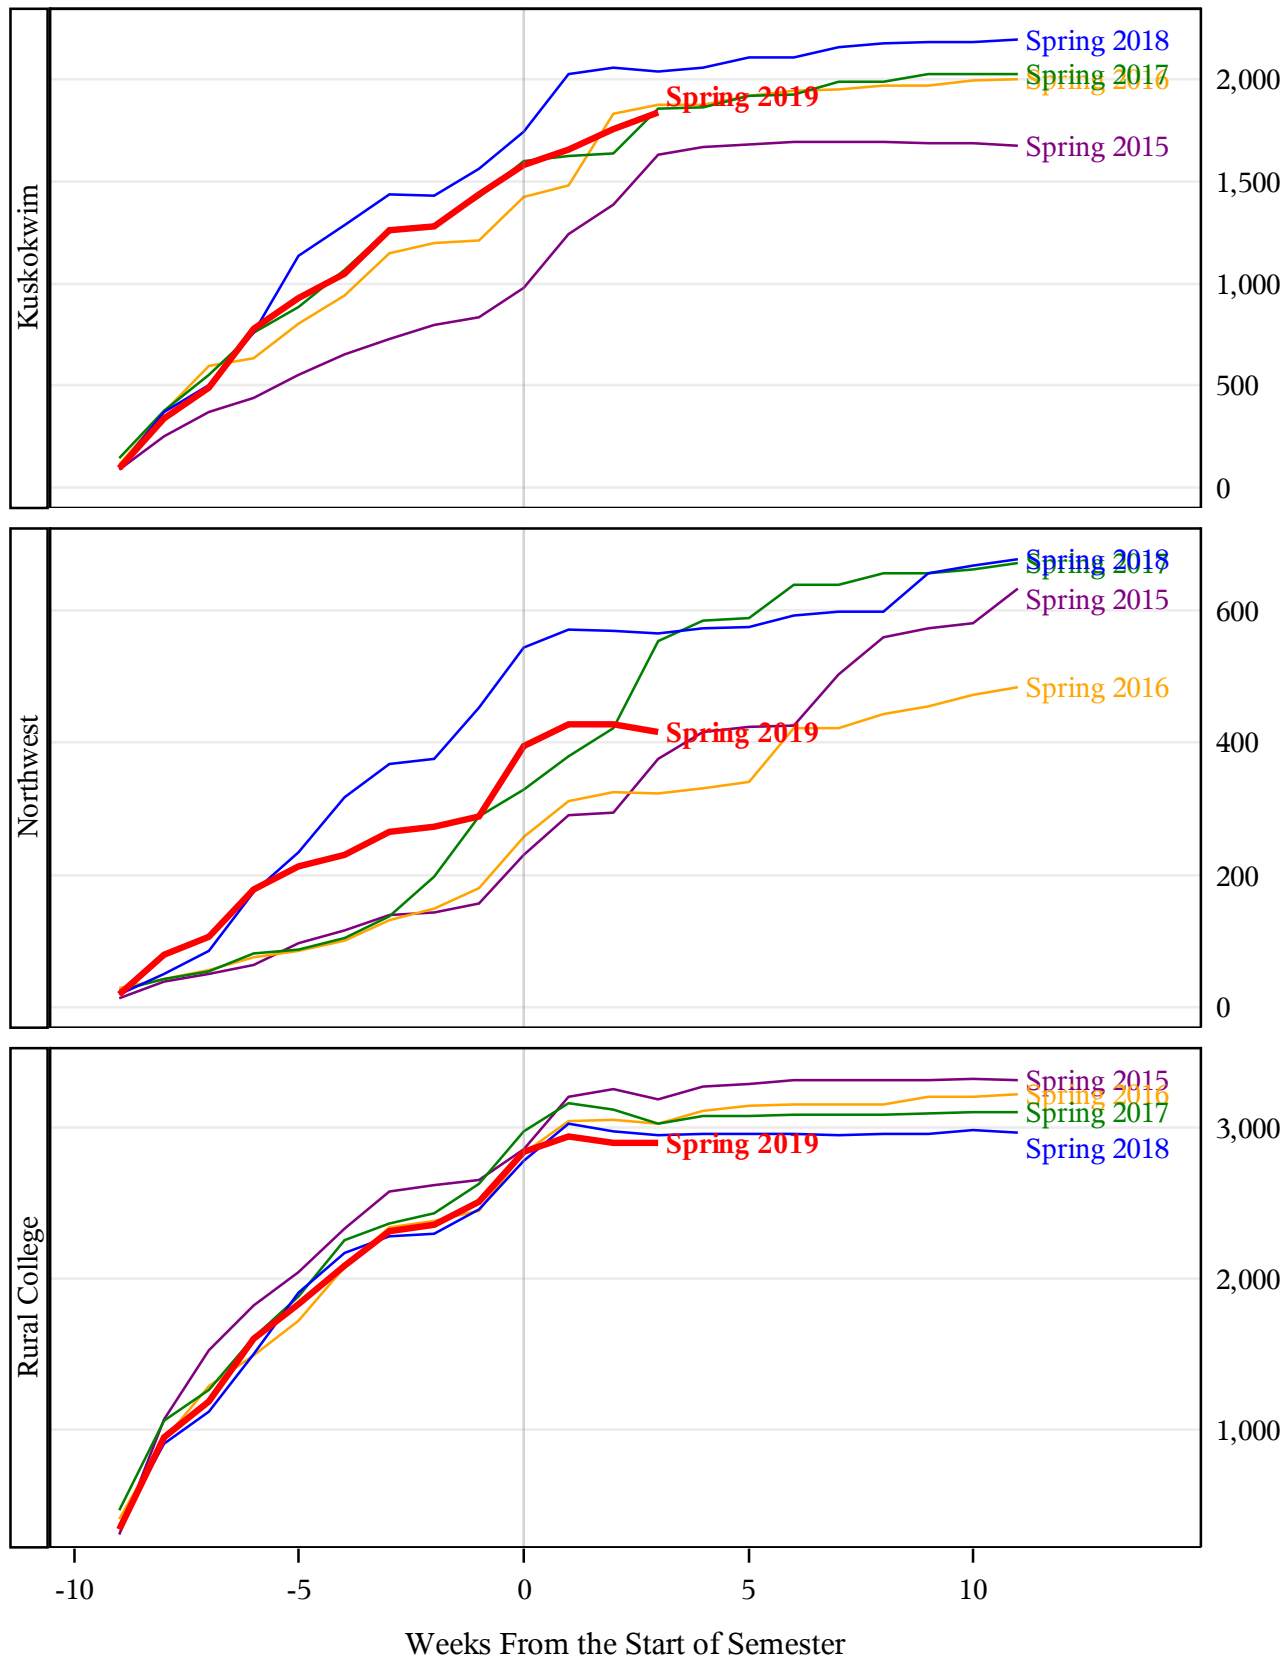

**University of Alaska Fairbanks - Early Semester Report  
 Student Credit Hours Generated by Registration Week  
 Spring 2015 - Spring 2019**

**University of Alaska Fairbanks - Early Semester Report  
 Student Credit Hours Generated by Registration Week  
 Spring 2015 - Spring 2019**