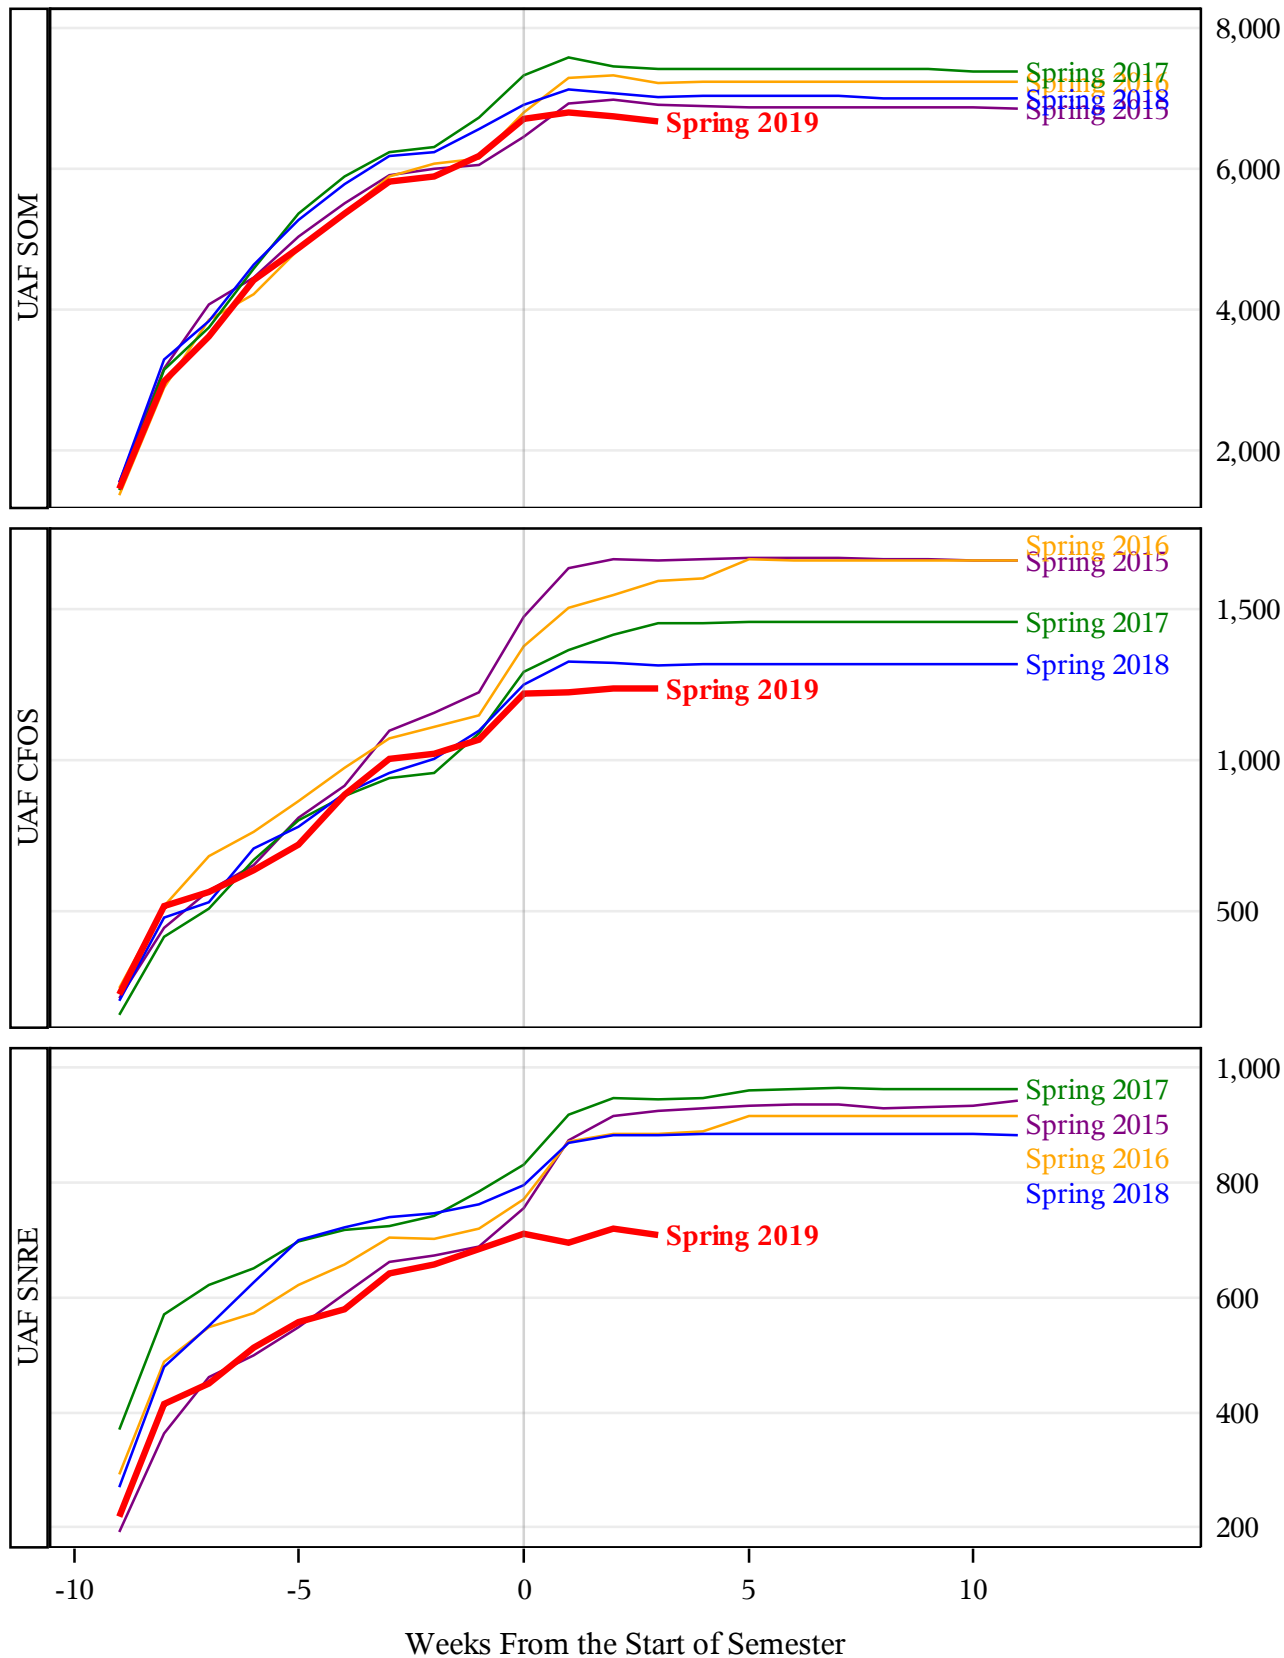

*University of Alaska Fairbanks - Early Semester Report
Student Credit Hours Generated by Registration Week
Spring 2015 - Spring 2019*