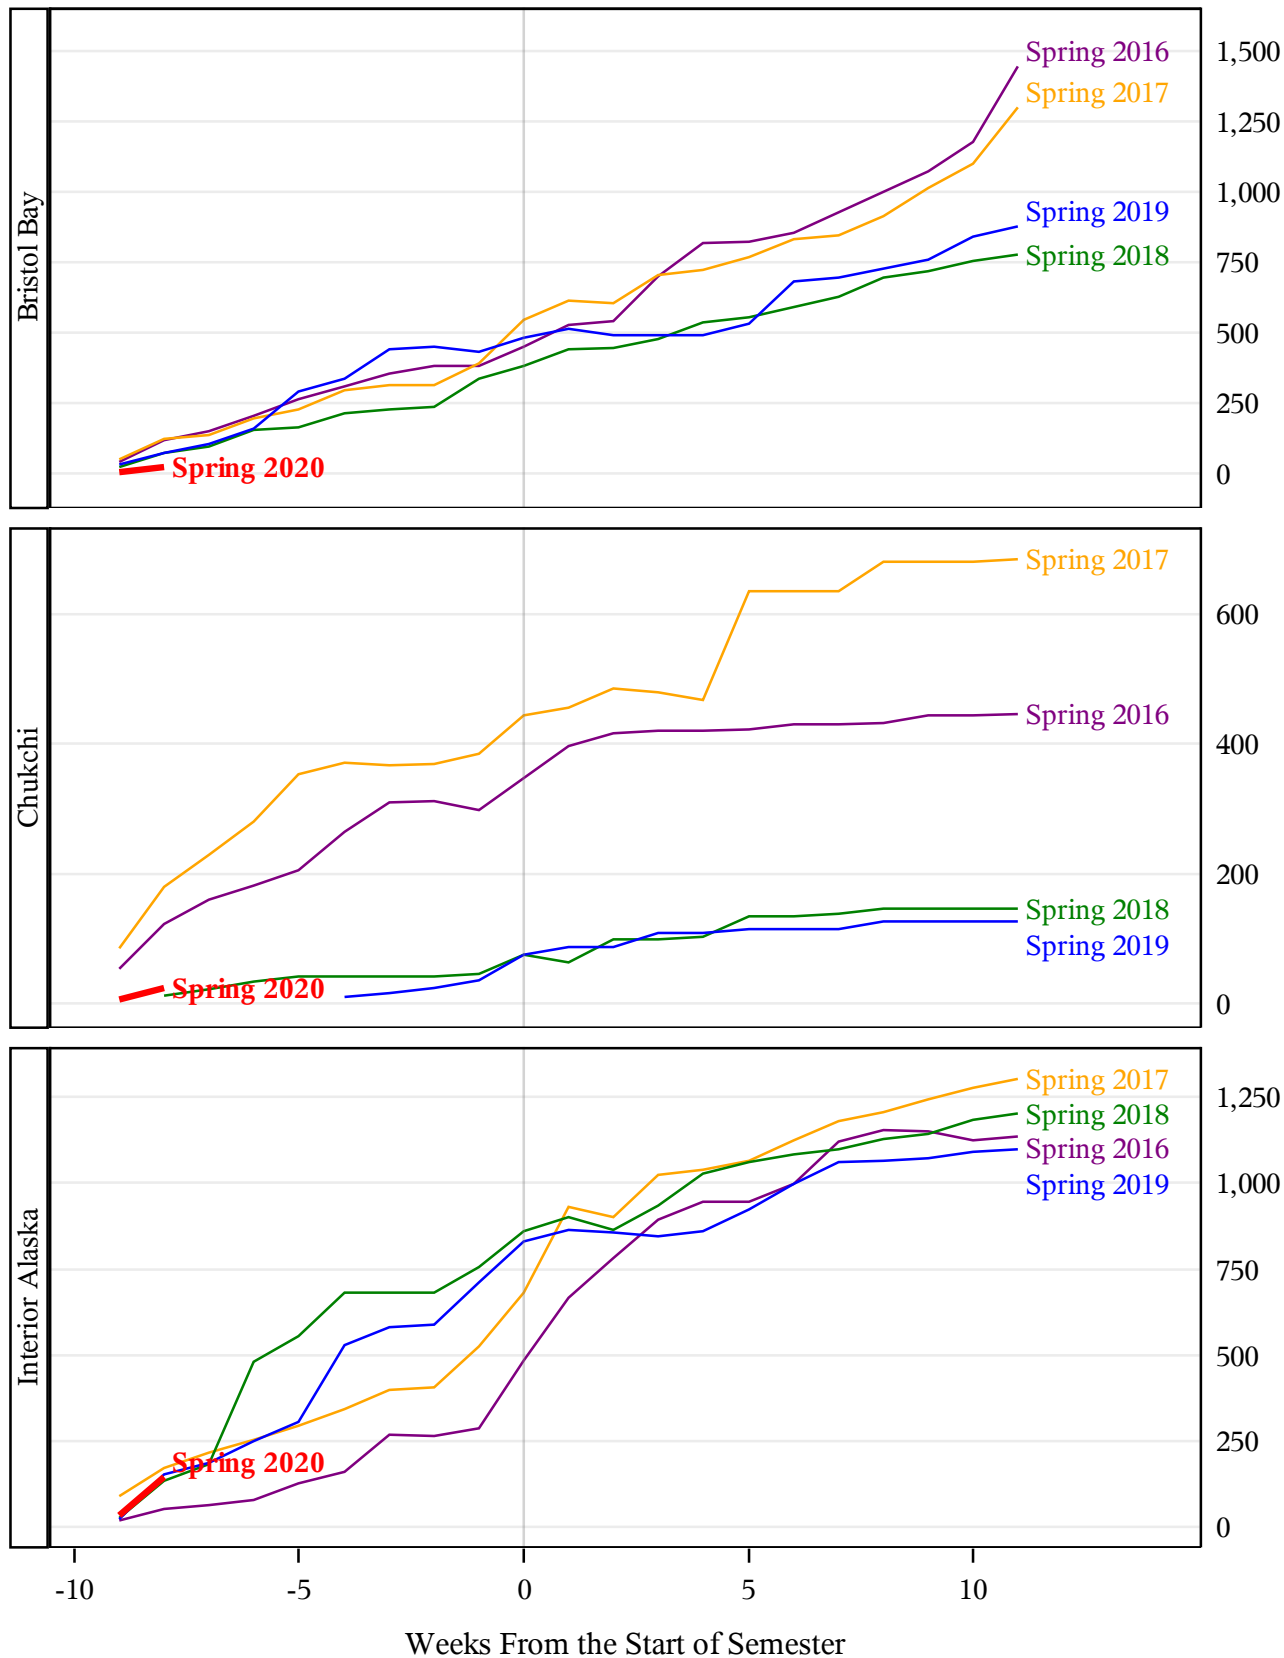

**University of Alaska Fairbanks - Early Semester Report
 Student Credit Hours Generated by Registration Week
 Spring 2016 - Spring 2020**

**University of Alaska Fairbanks - Early Semester Report
 Student Credit Hours Generated by Registration Week
 Spring 2016 - Spring 2020**