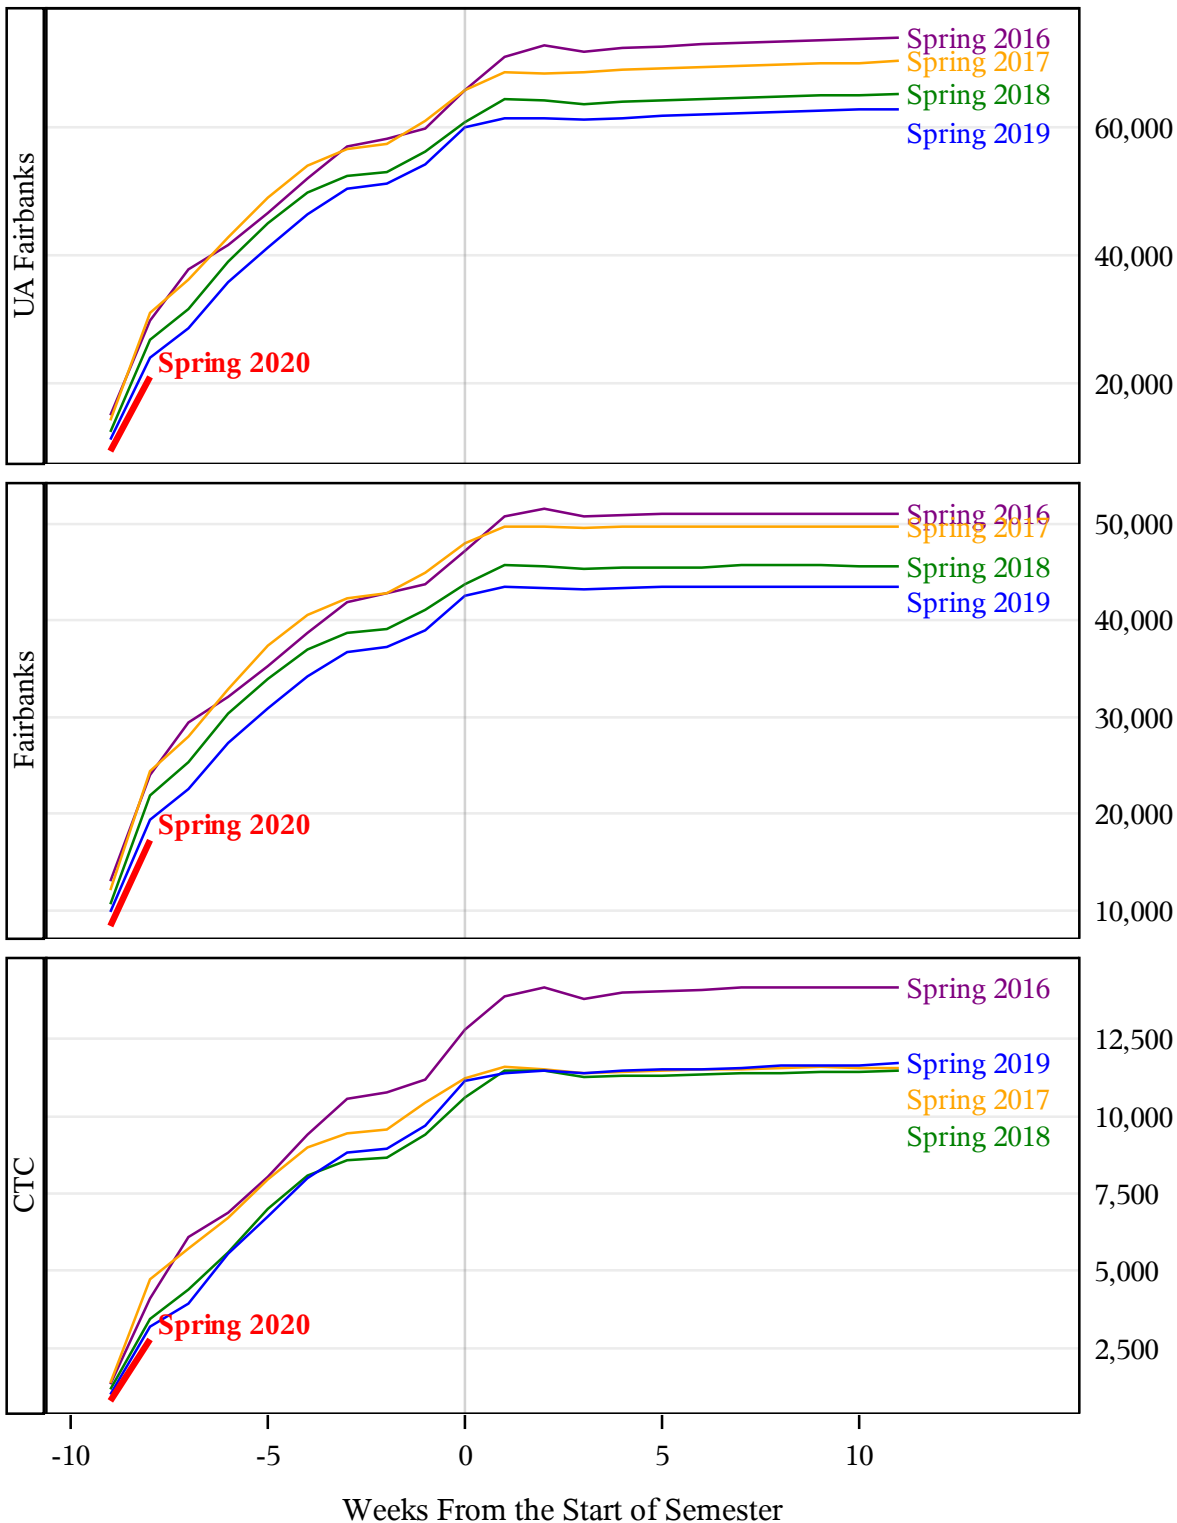

**University of Alaska Fairbanks - Early Semester Report
 Student Credit Hours Generated by Registration Week
 Spring 2016 - Spring 2020**

**University of Alaska Fairbanks - Early Semester Report
 Student Credit Hours Generated by Registration Week
 Spring 2016 - Spring 2020**