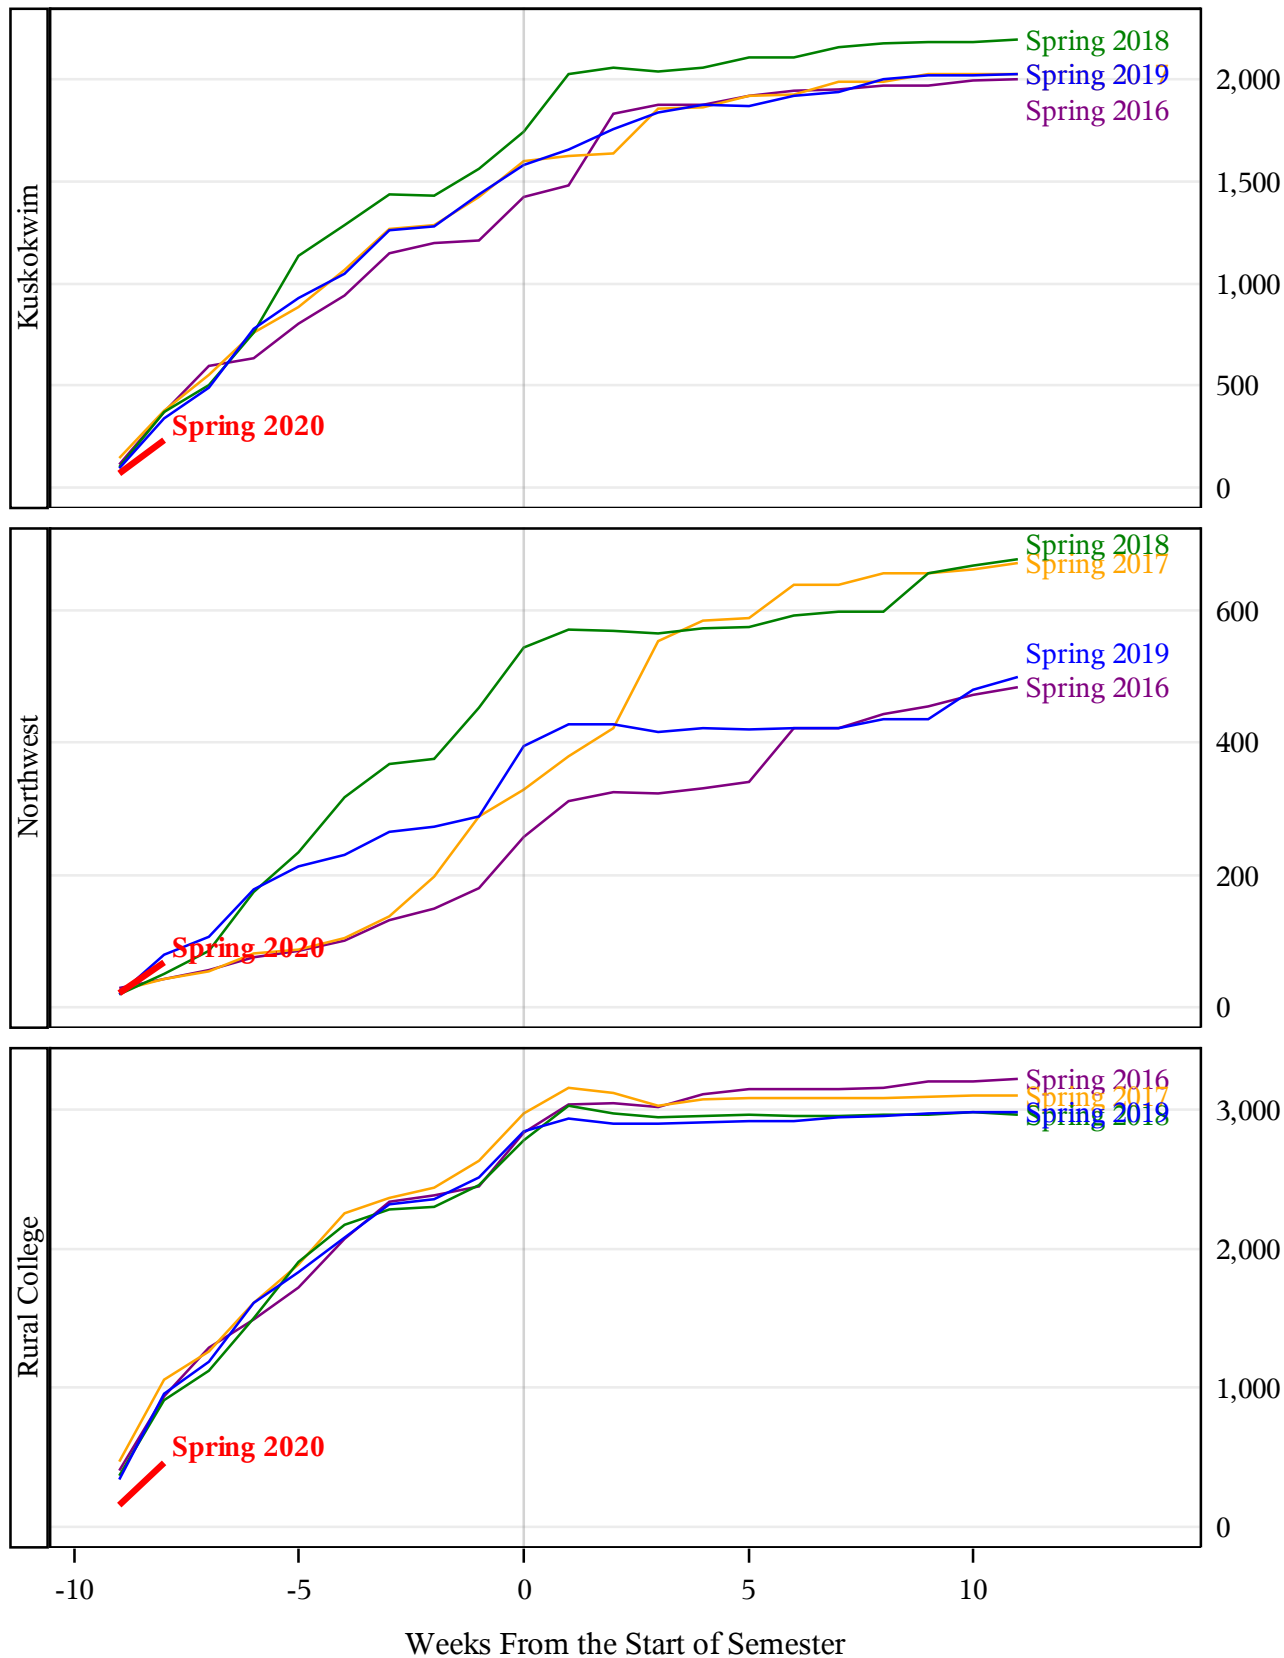

**University of Alaska Fairbanks - Early Semester Report
 Student Credit Hours Generated by Registration Week
 Spring 2016 - Spring 2020**

**University of Alaska Fairbanks - Early Semester Report
 Student Credit Hours Generated by Registration Week
 Spring 2016 - Spring 2020**