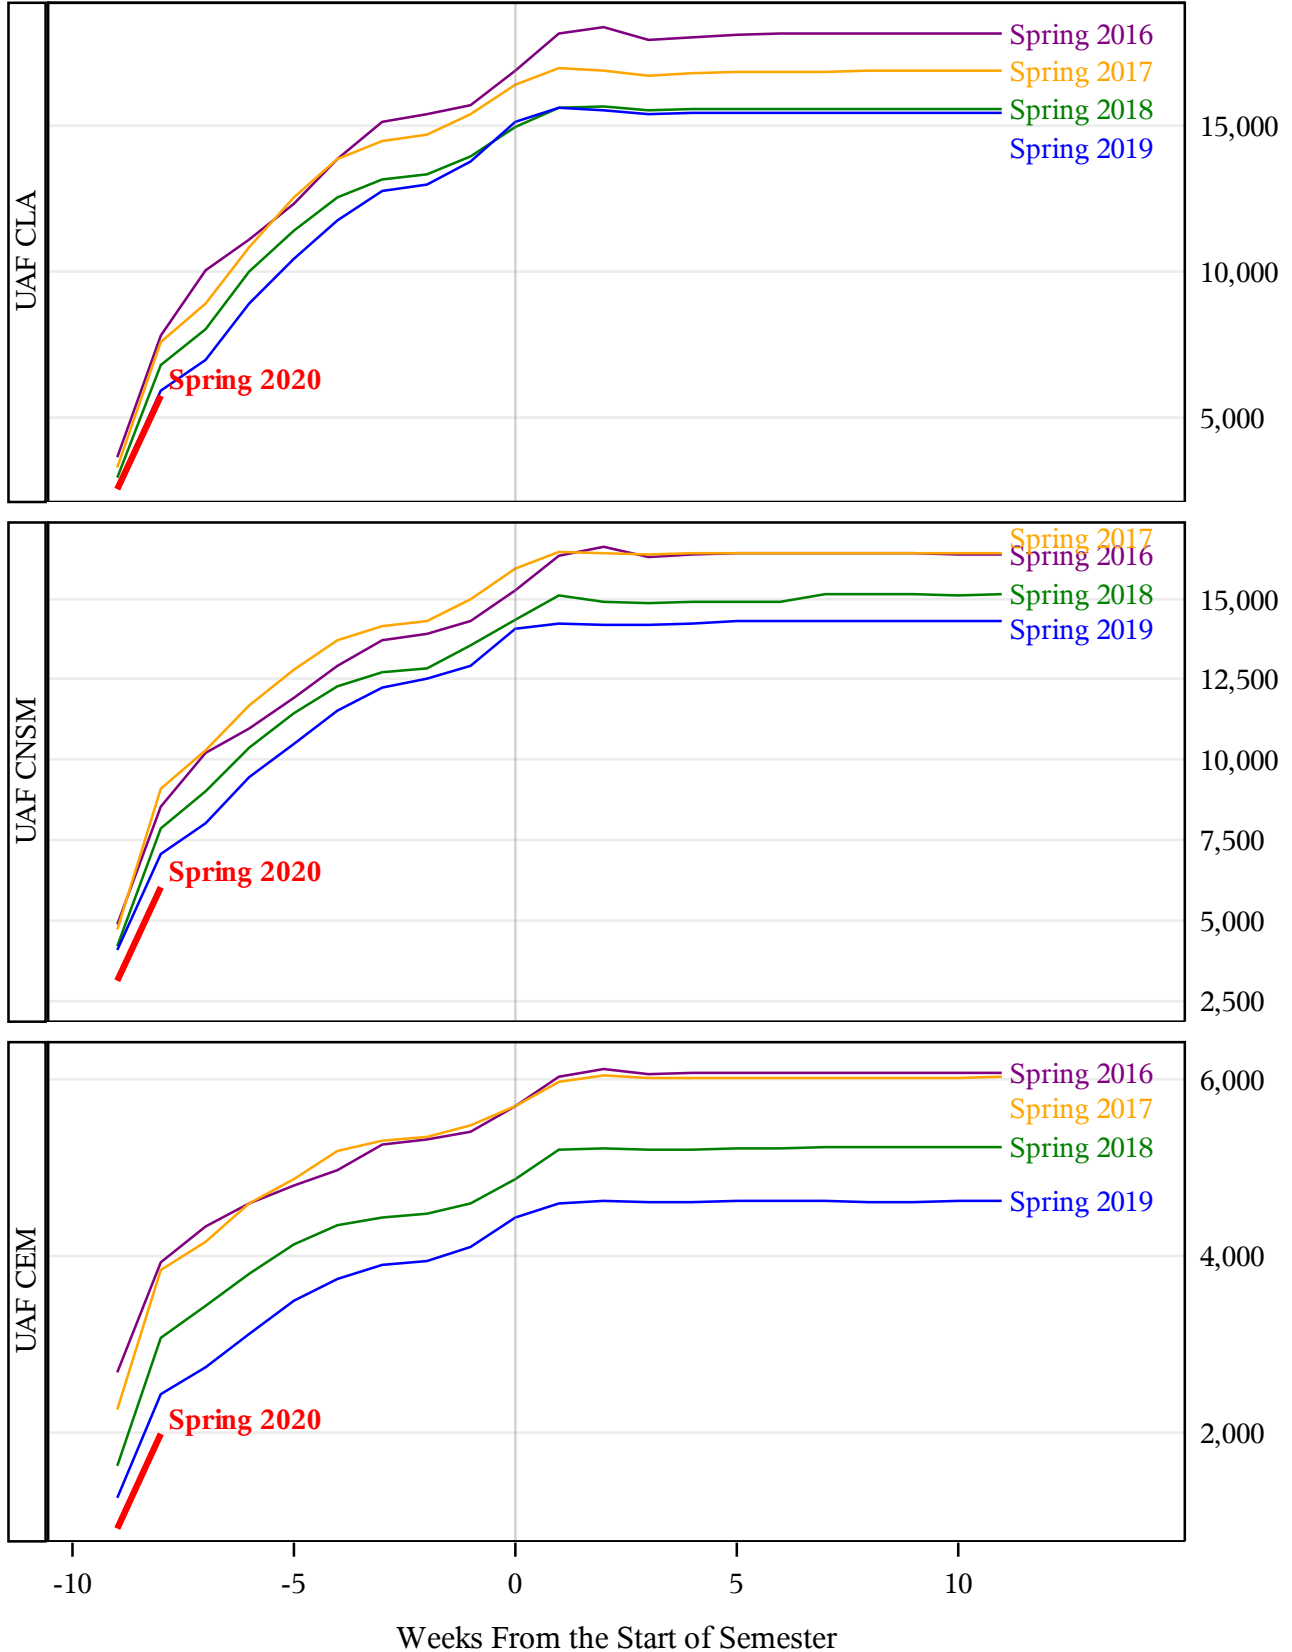

**University of Alaska Fairbanks - Early Semester Report
 Student Credit Hours Generated by Registration Week
 Spring 2016 - Spring 2020**

**University of Alaska Fairbanks - Early Semester Report
 Student Credit Hours Generated by Registration Week
 Spring 2016 - Spring 2020**