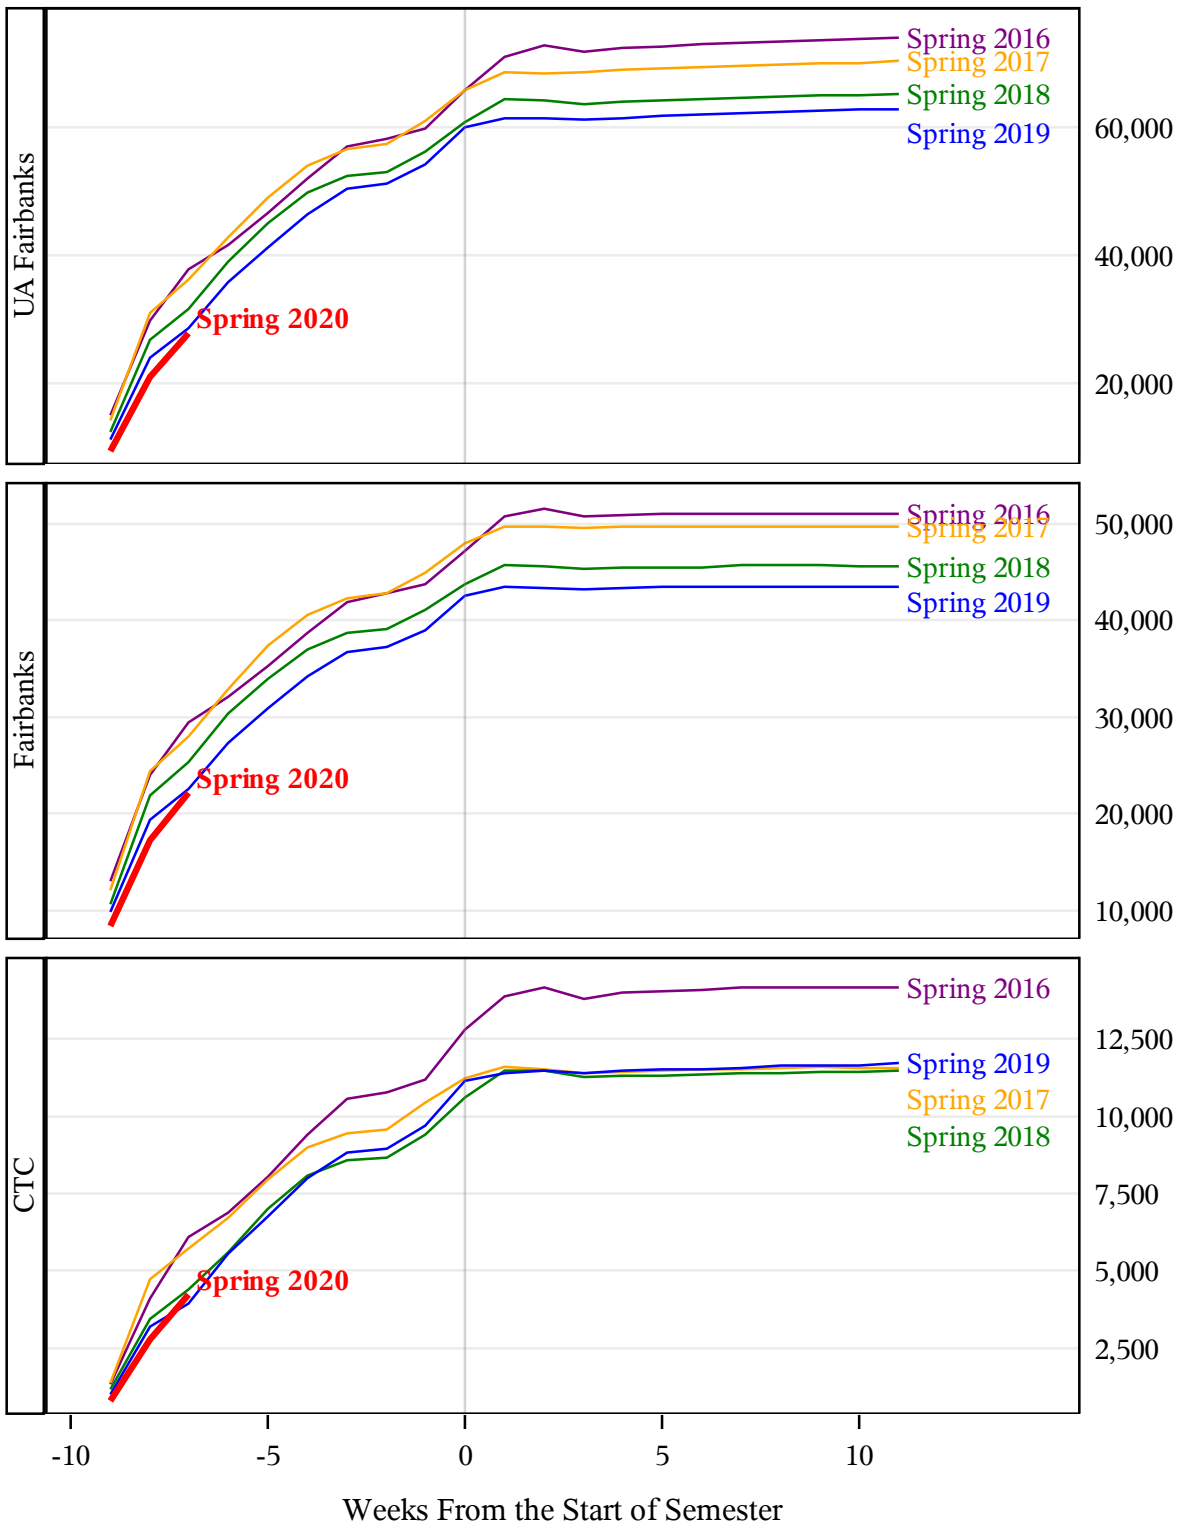

**University of Alaska Fairbanks - Early Semester Report  
 Student Credit Hours Generated by Registration Week  
 Spring 2016 - Spring 2020**

**University of Alaska Fairbanks - Early Semester Report  
 Student Credit Hours Generated by Registration Week  
 Spring 2016 - Spring 2020**