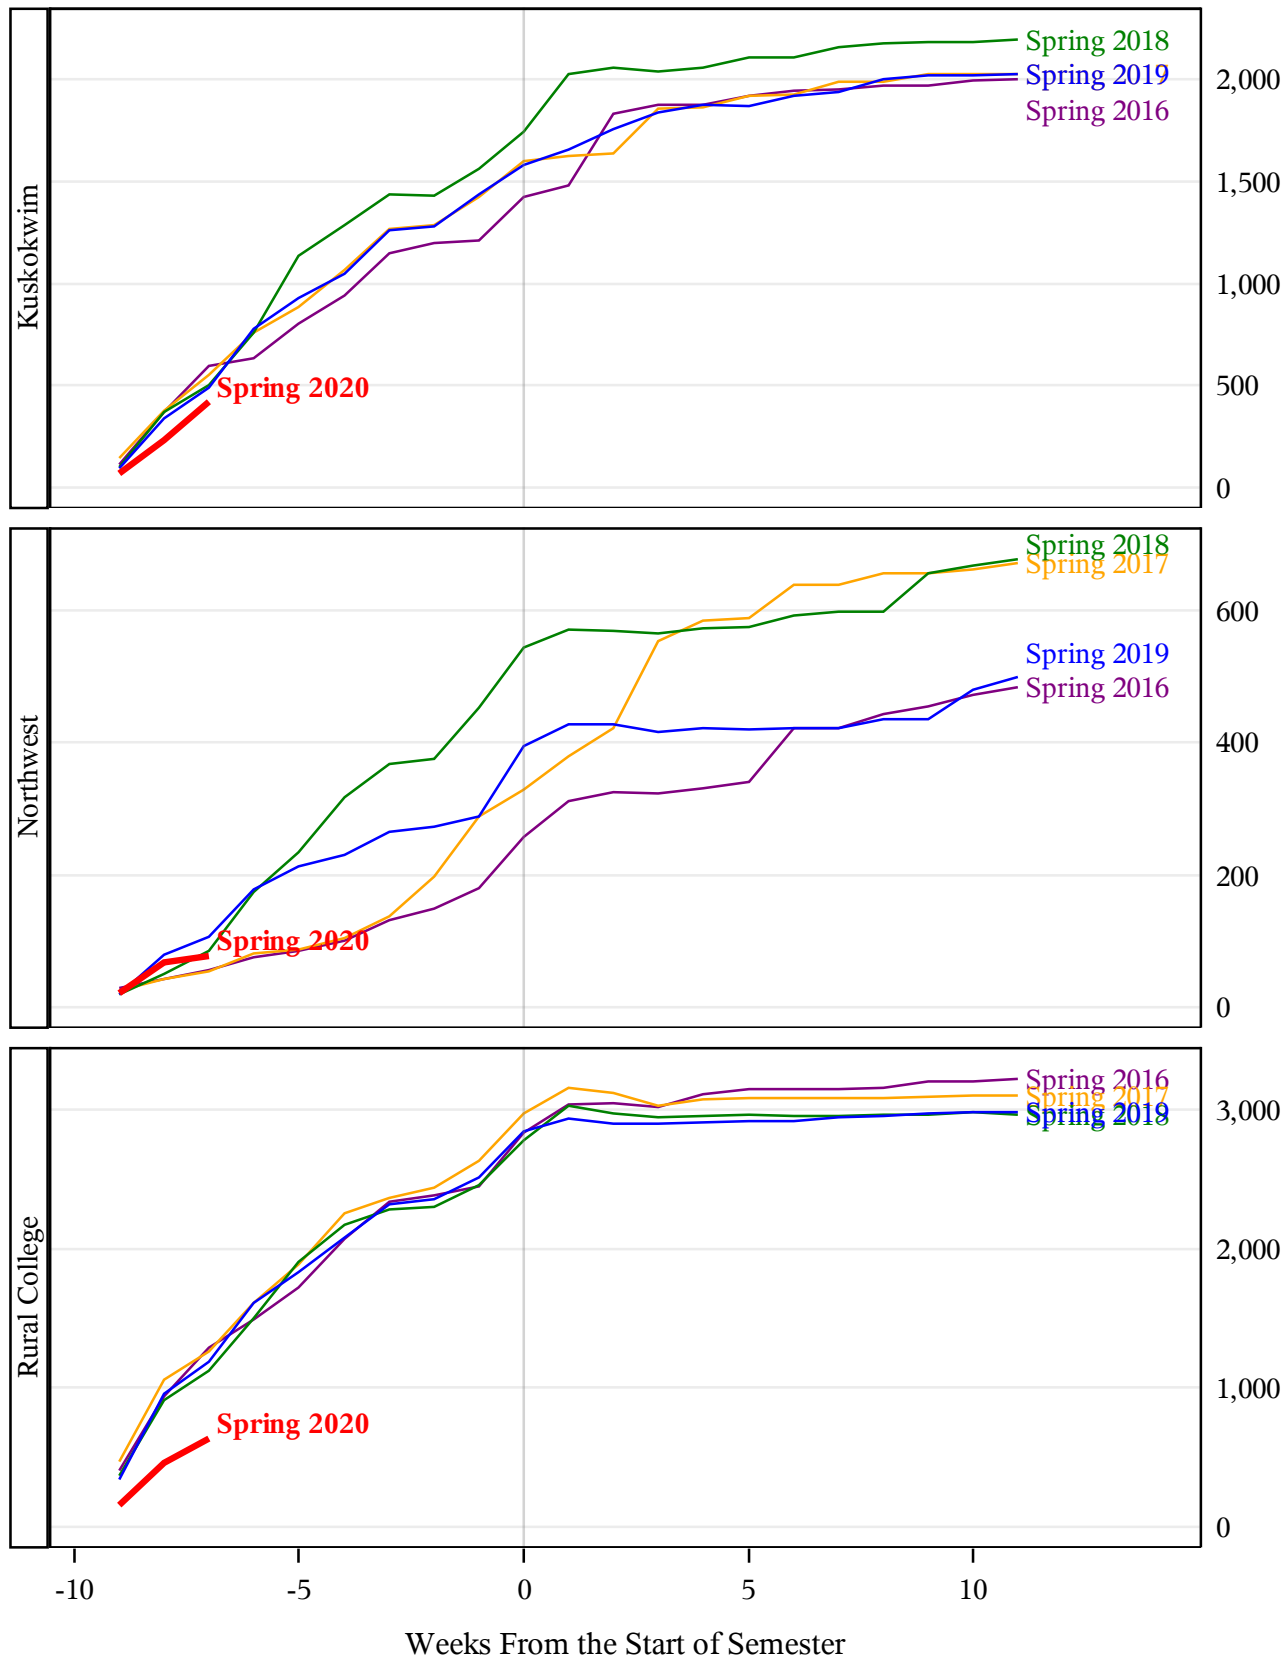

**University of Alaska Fairbanks - Early Semester Report  
 Student Credit Hours Generated by Registration Week  
 Spring 2016 - Spring 2020**

**University of Alaska Fairbanks - Early Semester Report  
 Student Credit Hours Generated by Registration Week  
 Spring 2016 - Spring 2020**