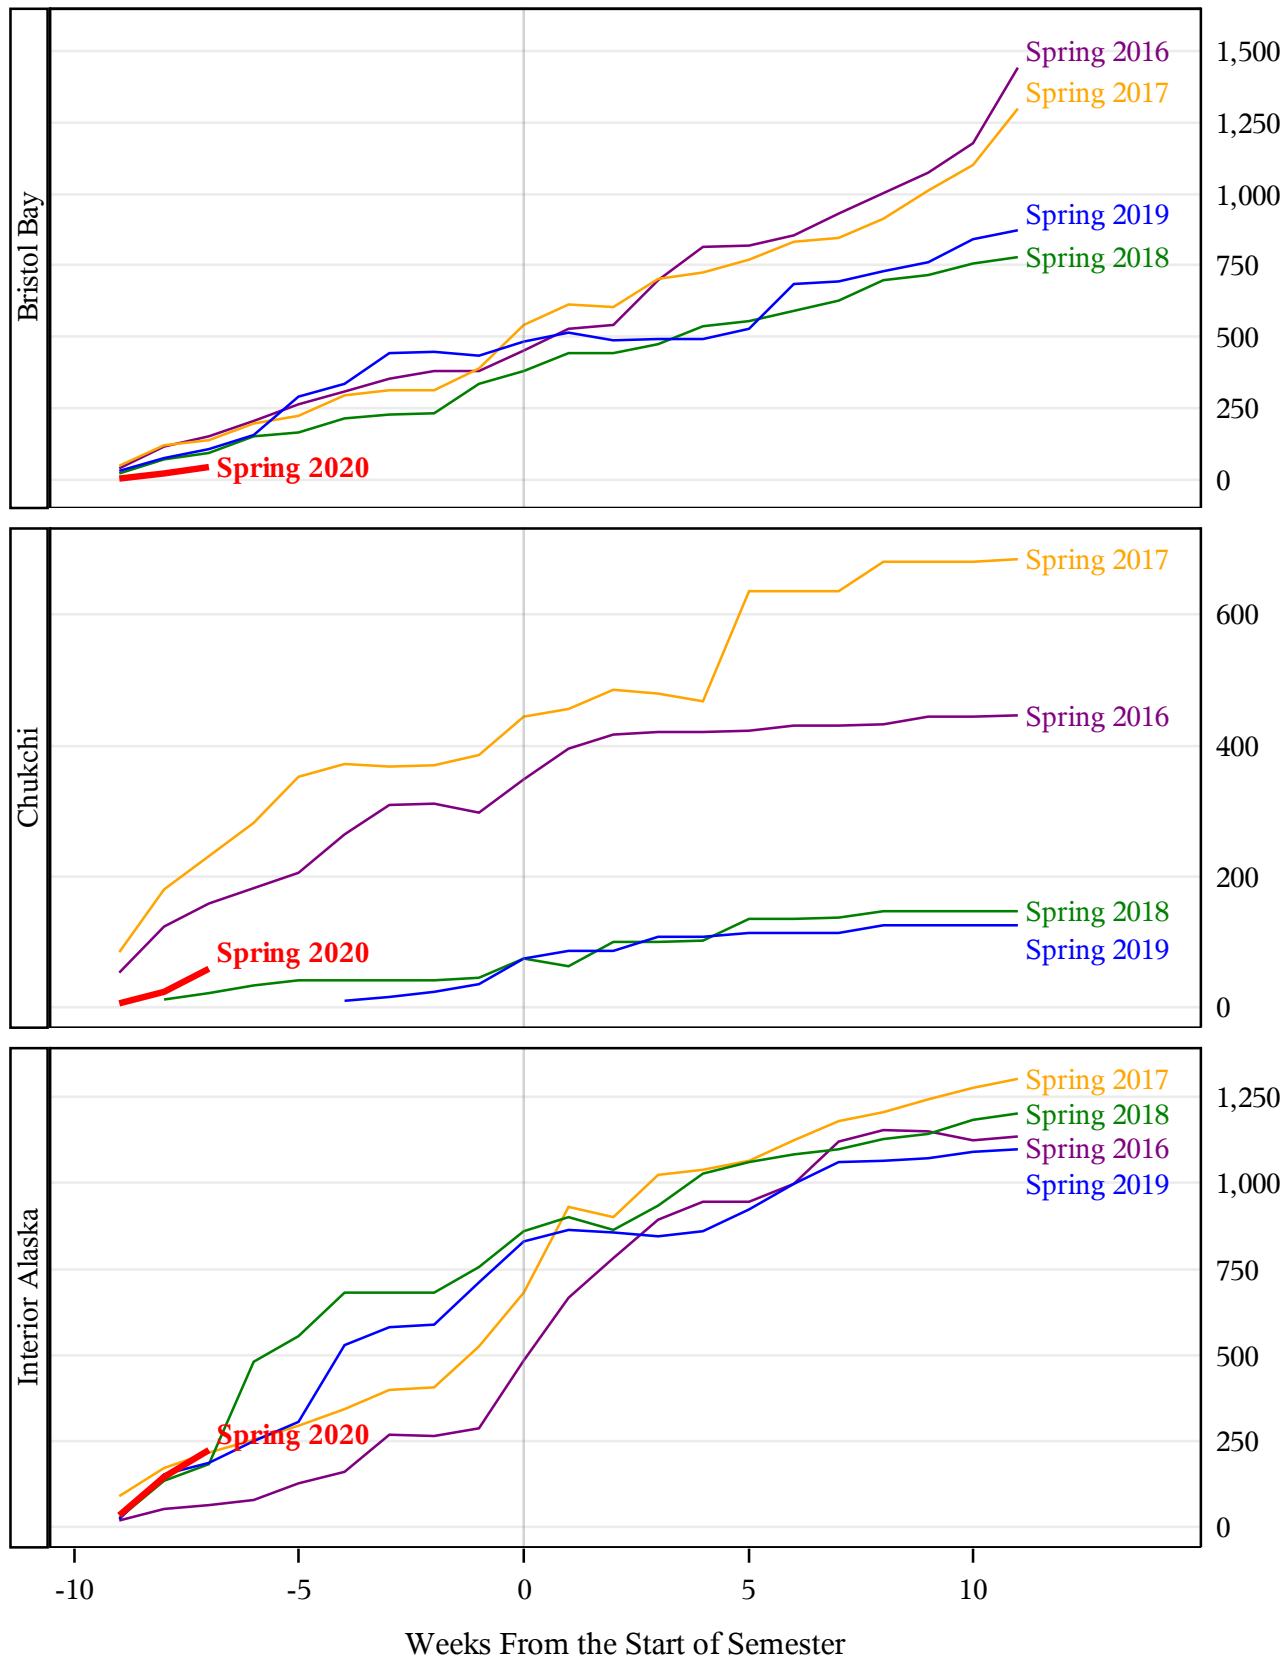

**University of Alaska Fairbanks - Early Semester Report  
 Student Credit Hours Generated by Registration Week  
 Spring 2016 - Spring 2020**

**University of Alaska Fairbanks - Early Semester Report  
 Student Credit Hours Generated by Registration Week  
 Spring 2016 - Spring 2020**