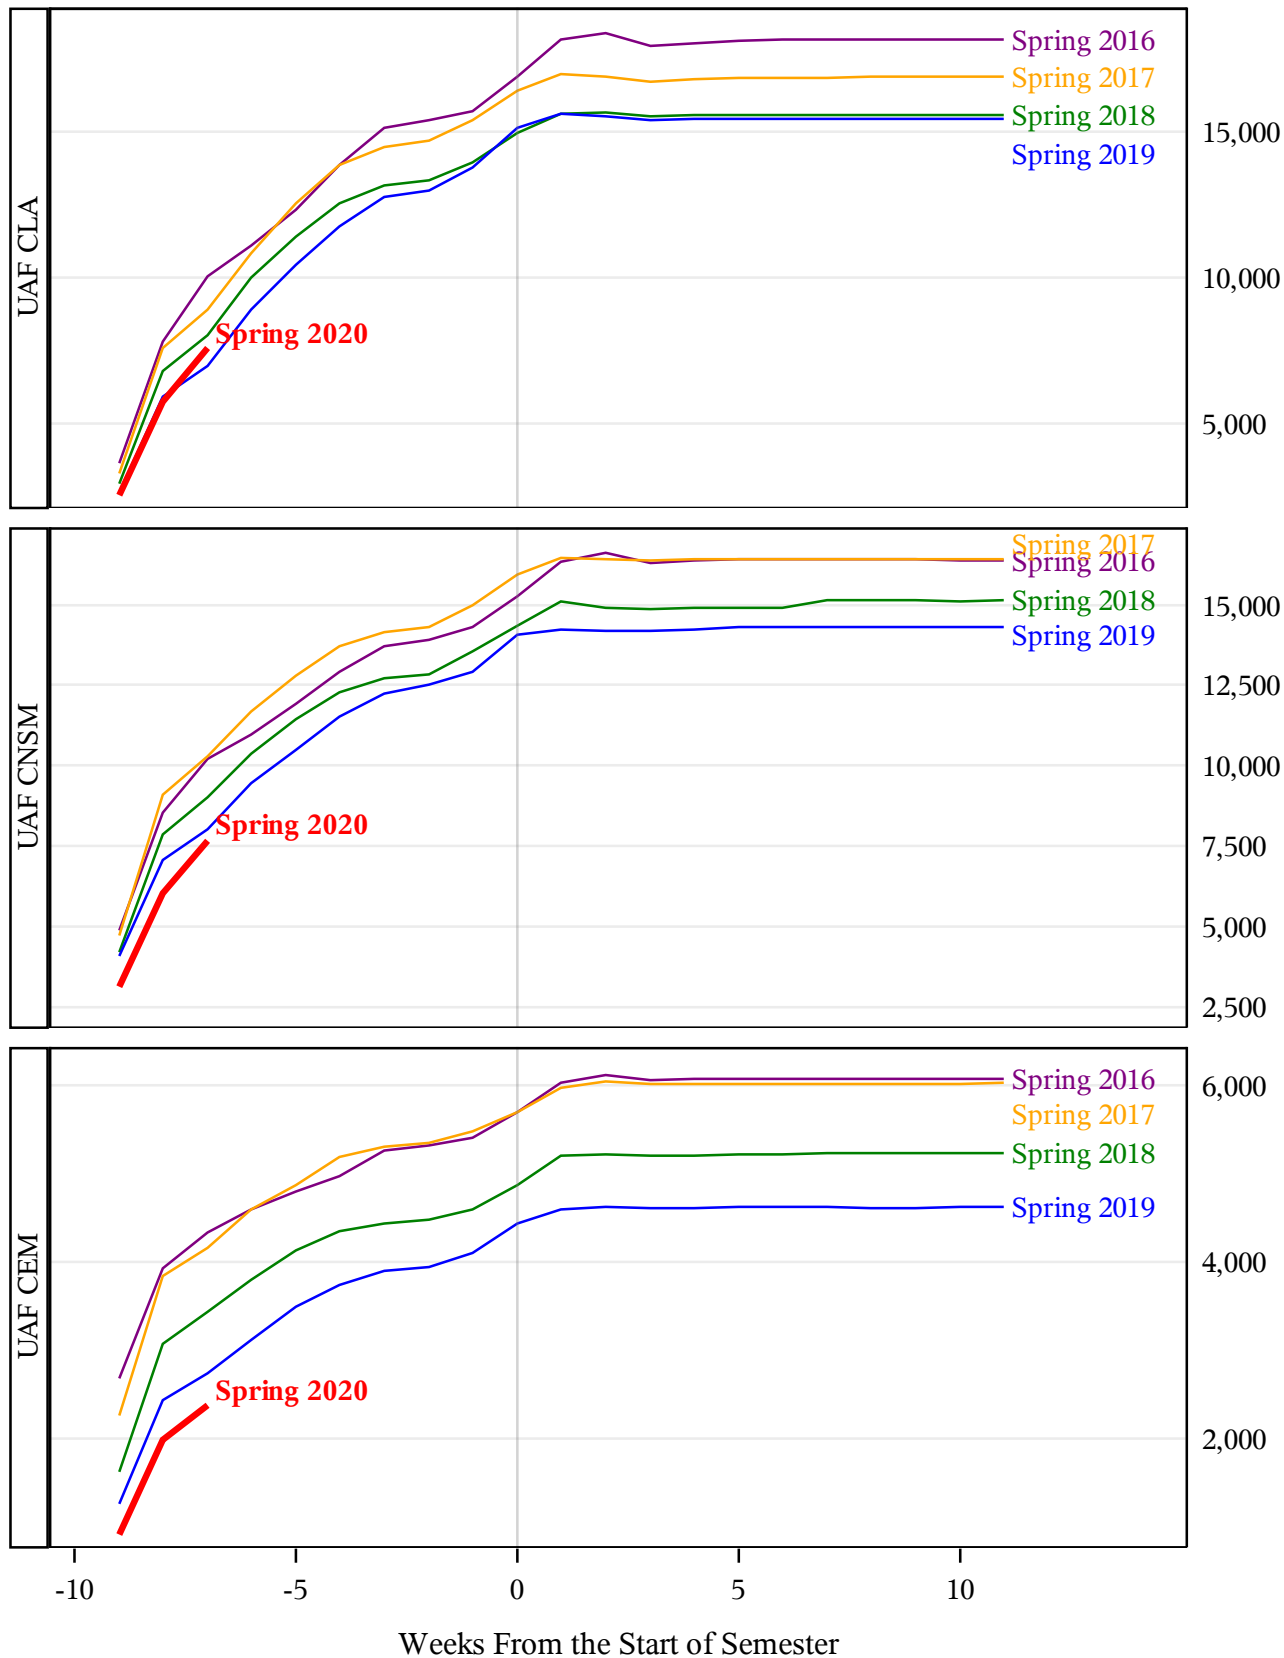

**University of Alaska Fairbanks - Early Semester Report  
 Student Credit Hours Generated by Registration Week  
 Spring 2016 - Spring 2020**

**University of Alaska Fairbanks - Early Semester Report  
 Student Credit Hours Generated by Registration Week  
 Spring 2016 - Spring 2020**