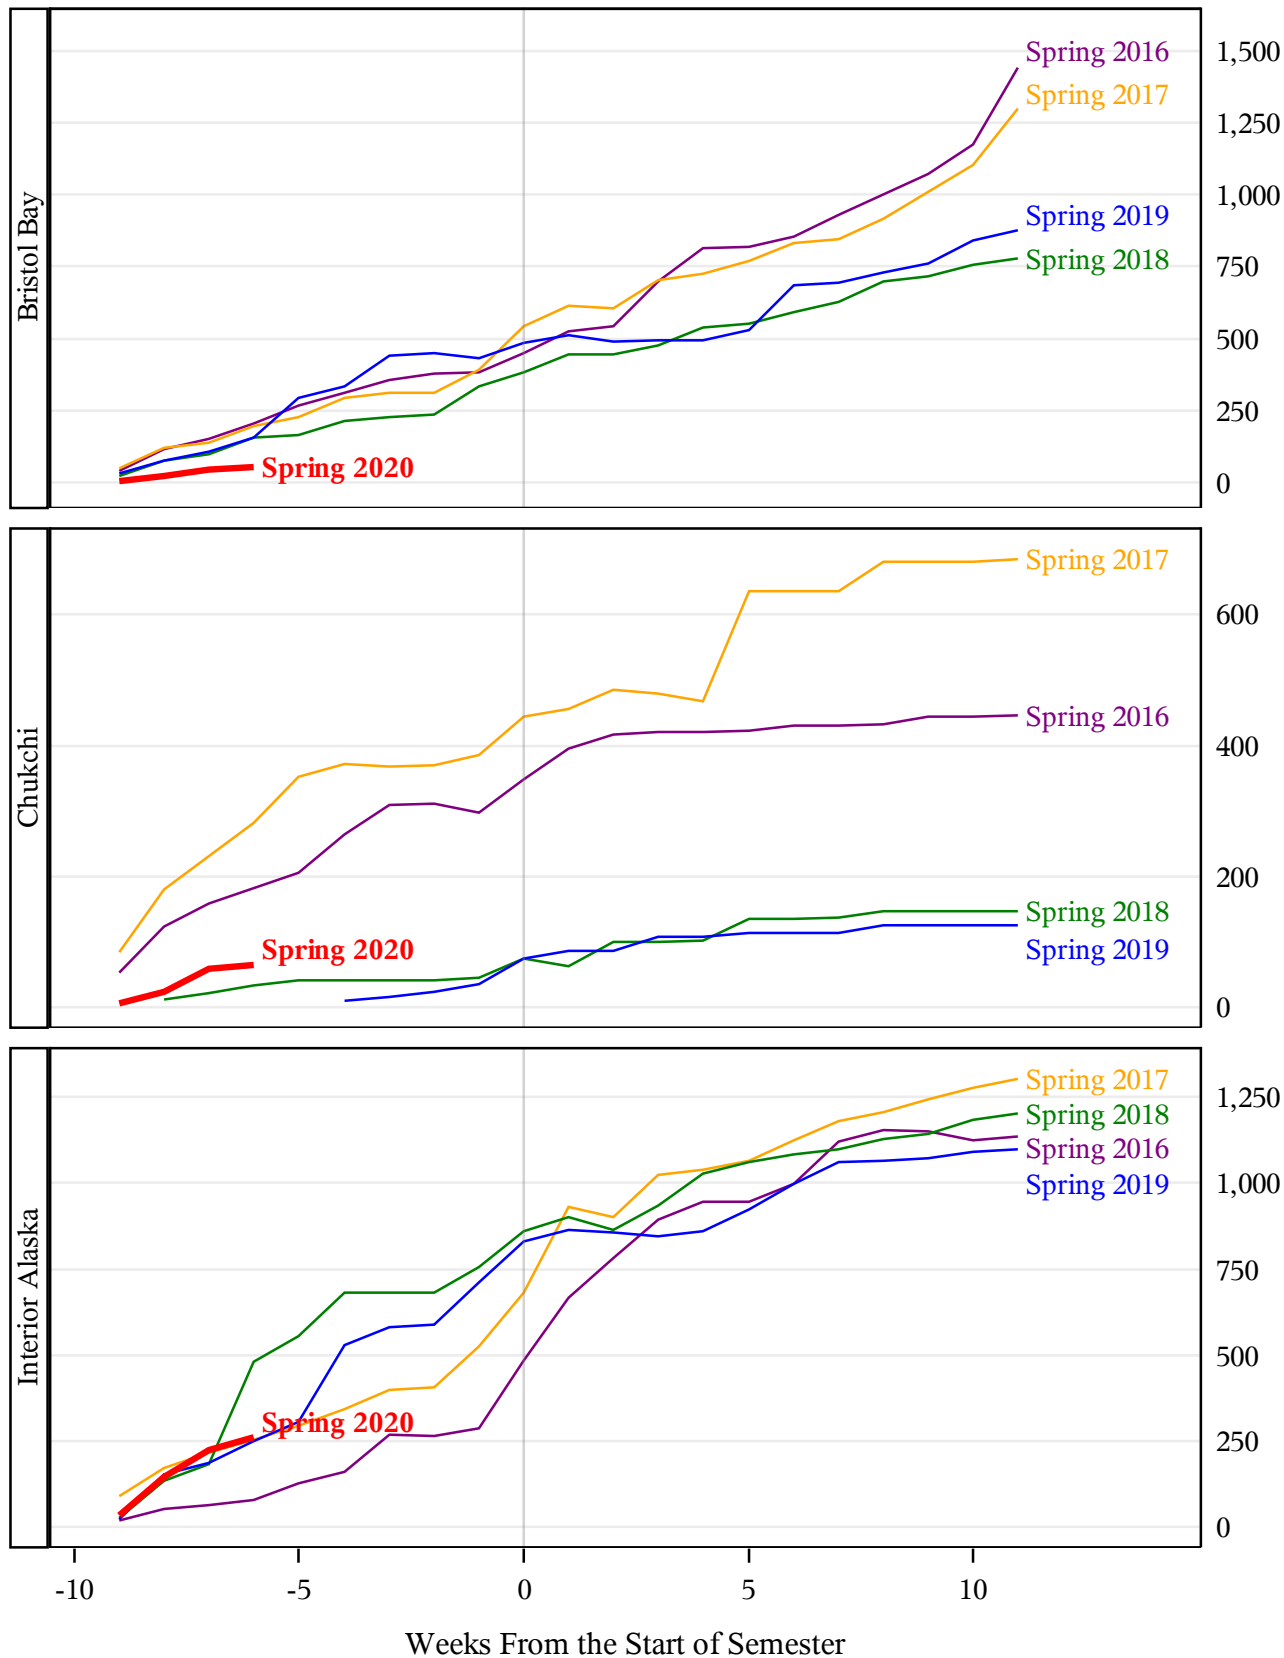

**University of Alaska Fairbanks - Early Semester Report
 Student Credit Hours Generated by Registration Week
 Spring 2016 - Spring 2020**

**University of Alaska Fairbanks - Early Semester Report
 Student Credit Hours Generated by Registration Week
 Spring 2016 - Spring 2020**