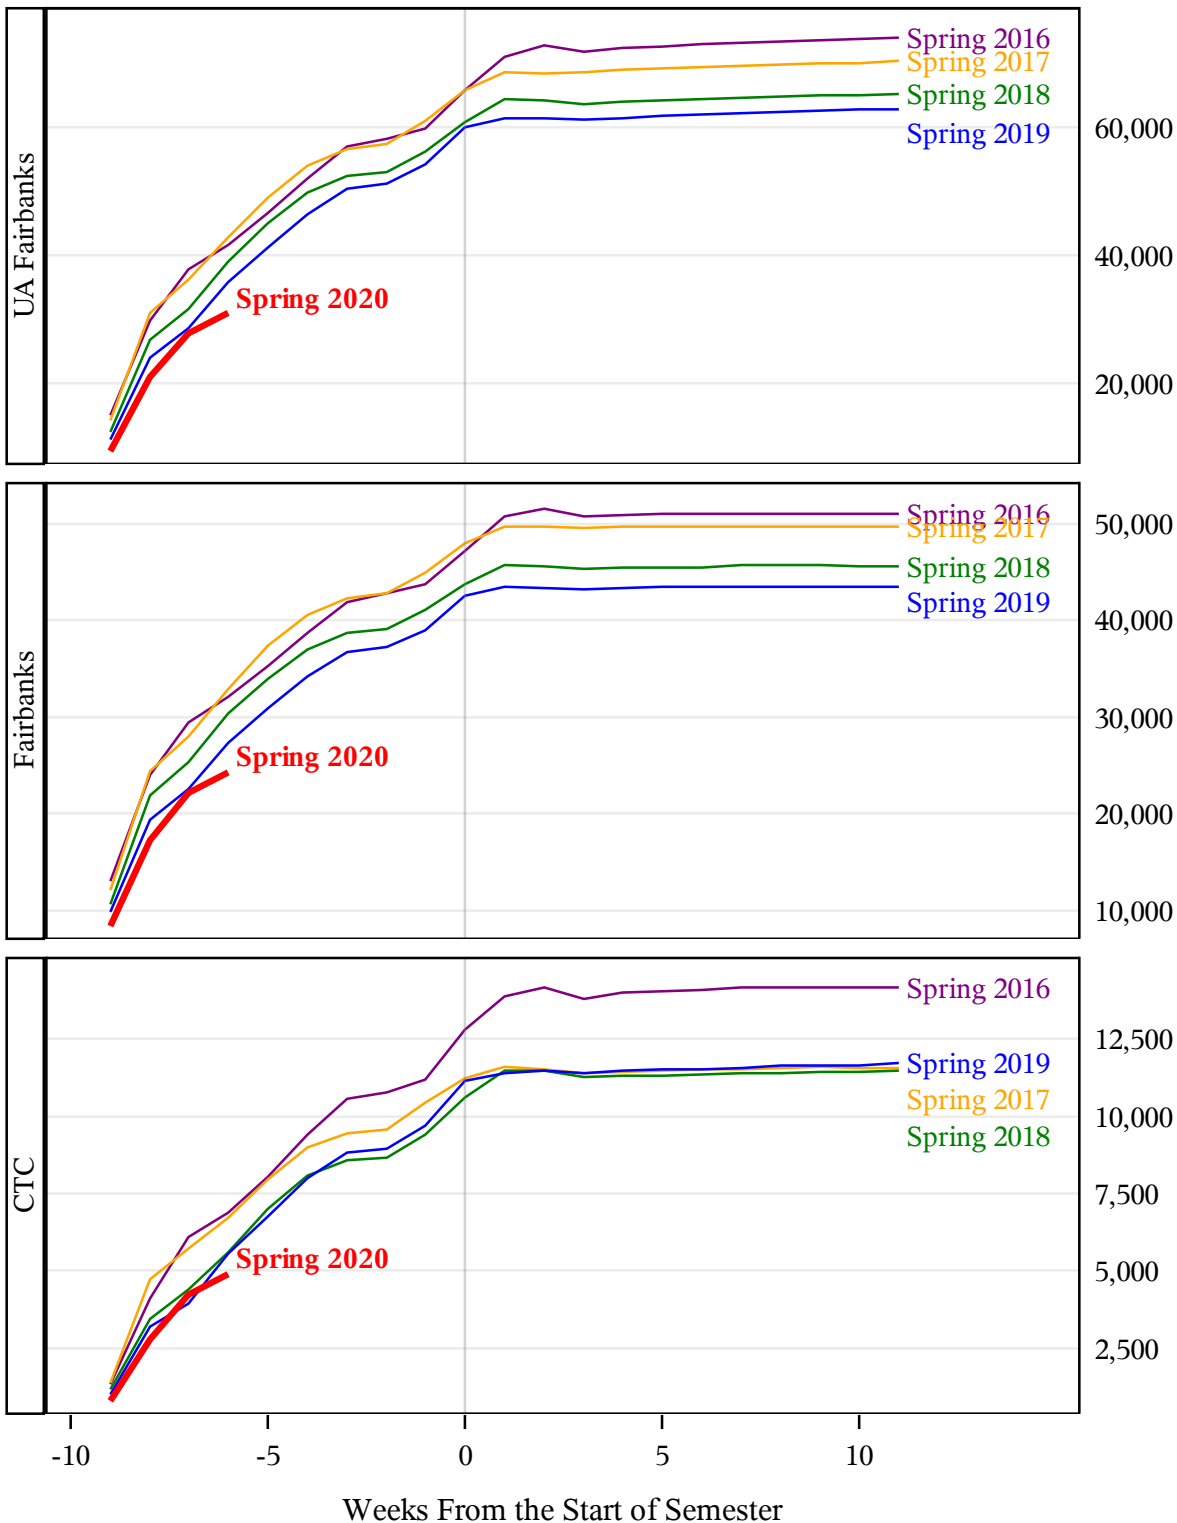

**University of Alaska Fairbanks - Early Semester Report
 Student Credit Hours Generated by Registration Week
 Spring 2016 - Spring 2020**

**University of Alaska Fairbanks - Early Semester Report
 Student Credit Hours Generated by Registration Week
 Spring 2016 - Spring 2020**