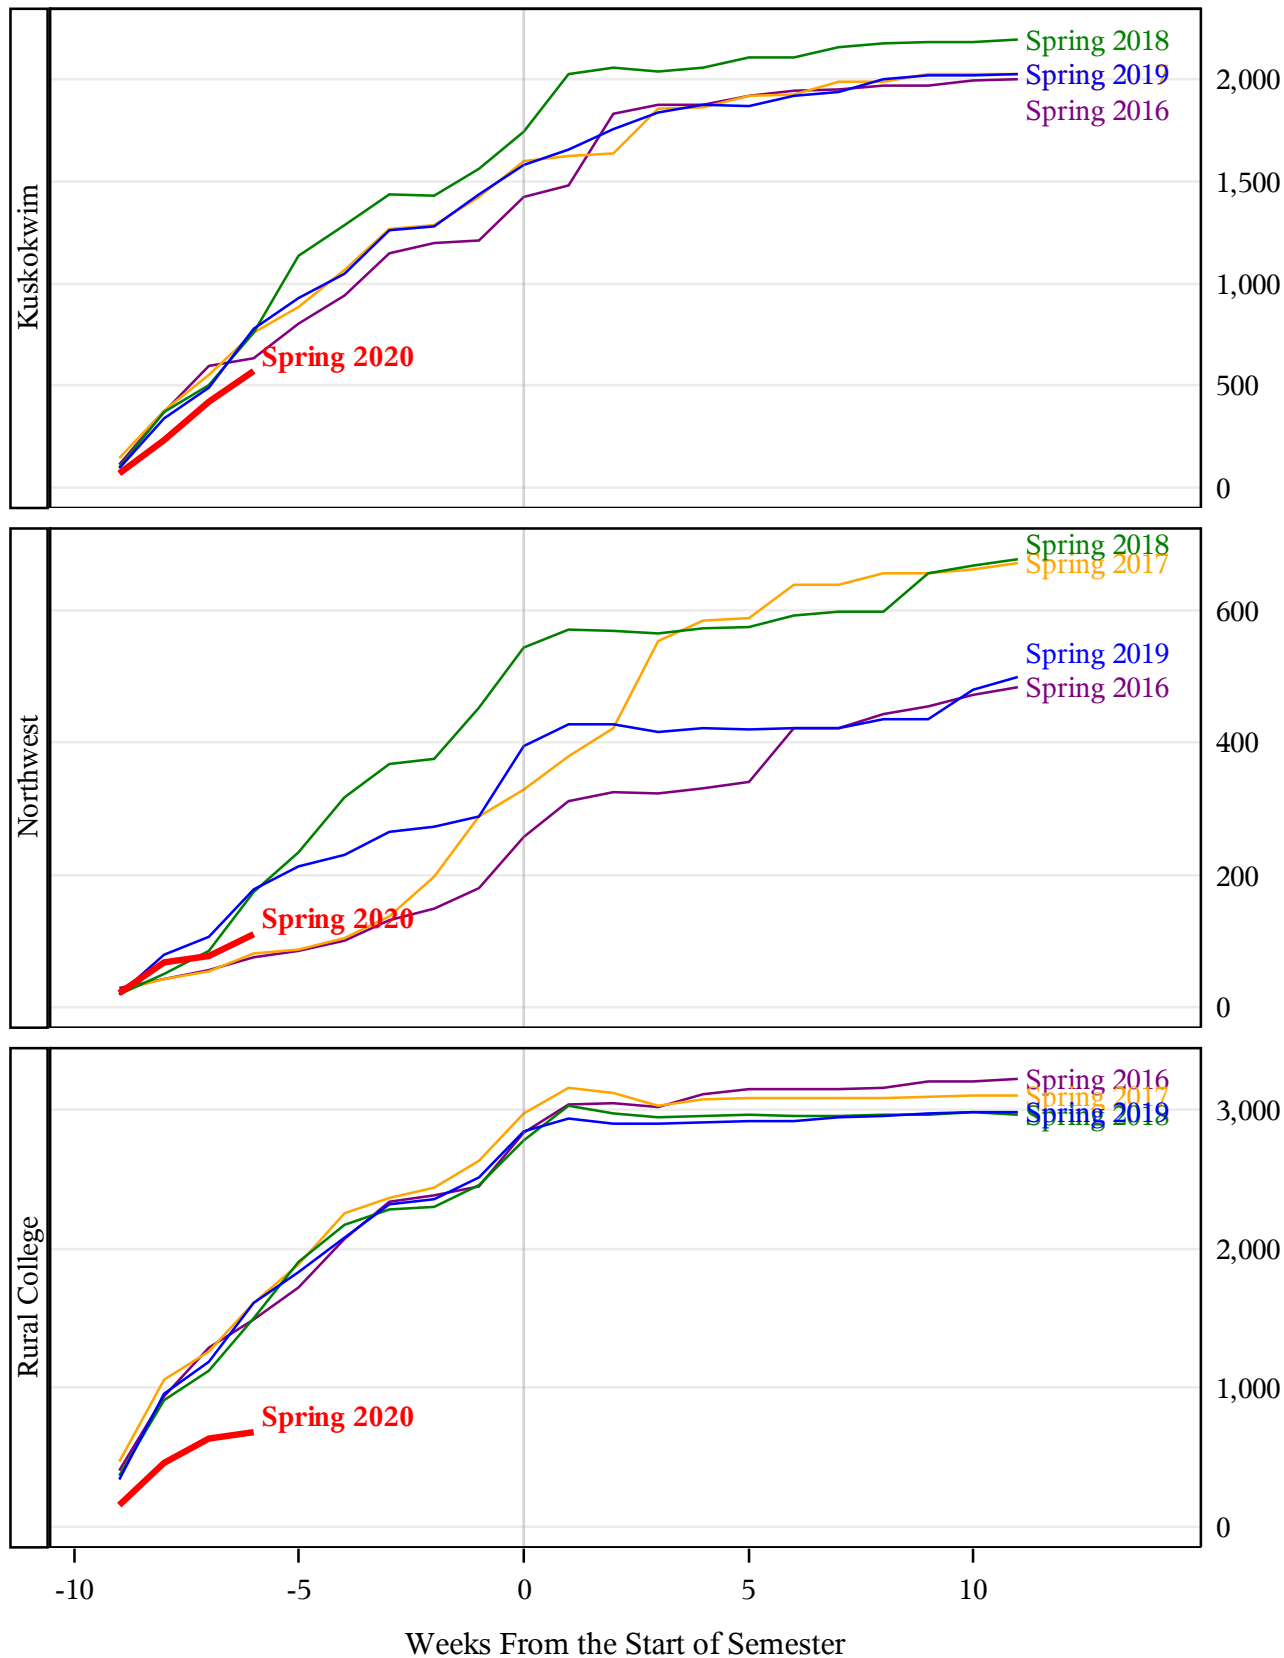

**University of Alaska Fairbanks - Early Semester Report
 Student Credit Hours Generated by Registration Week
 Spring 2016 - Spring 2020**

**University of Alaska Fairbanks - Early Semester Report
 Student Credit Hours Generated by Registration Week
 Spring 2016 - Spring 2020**