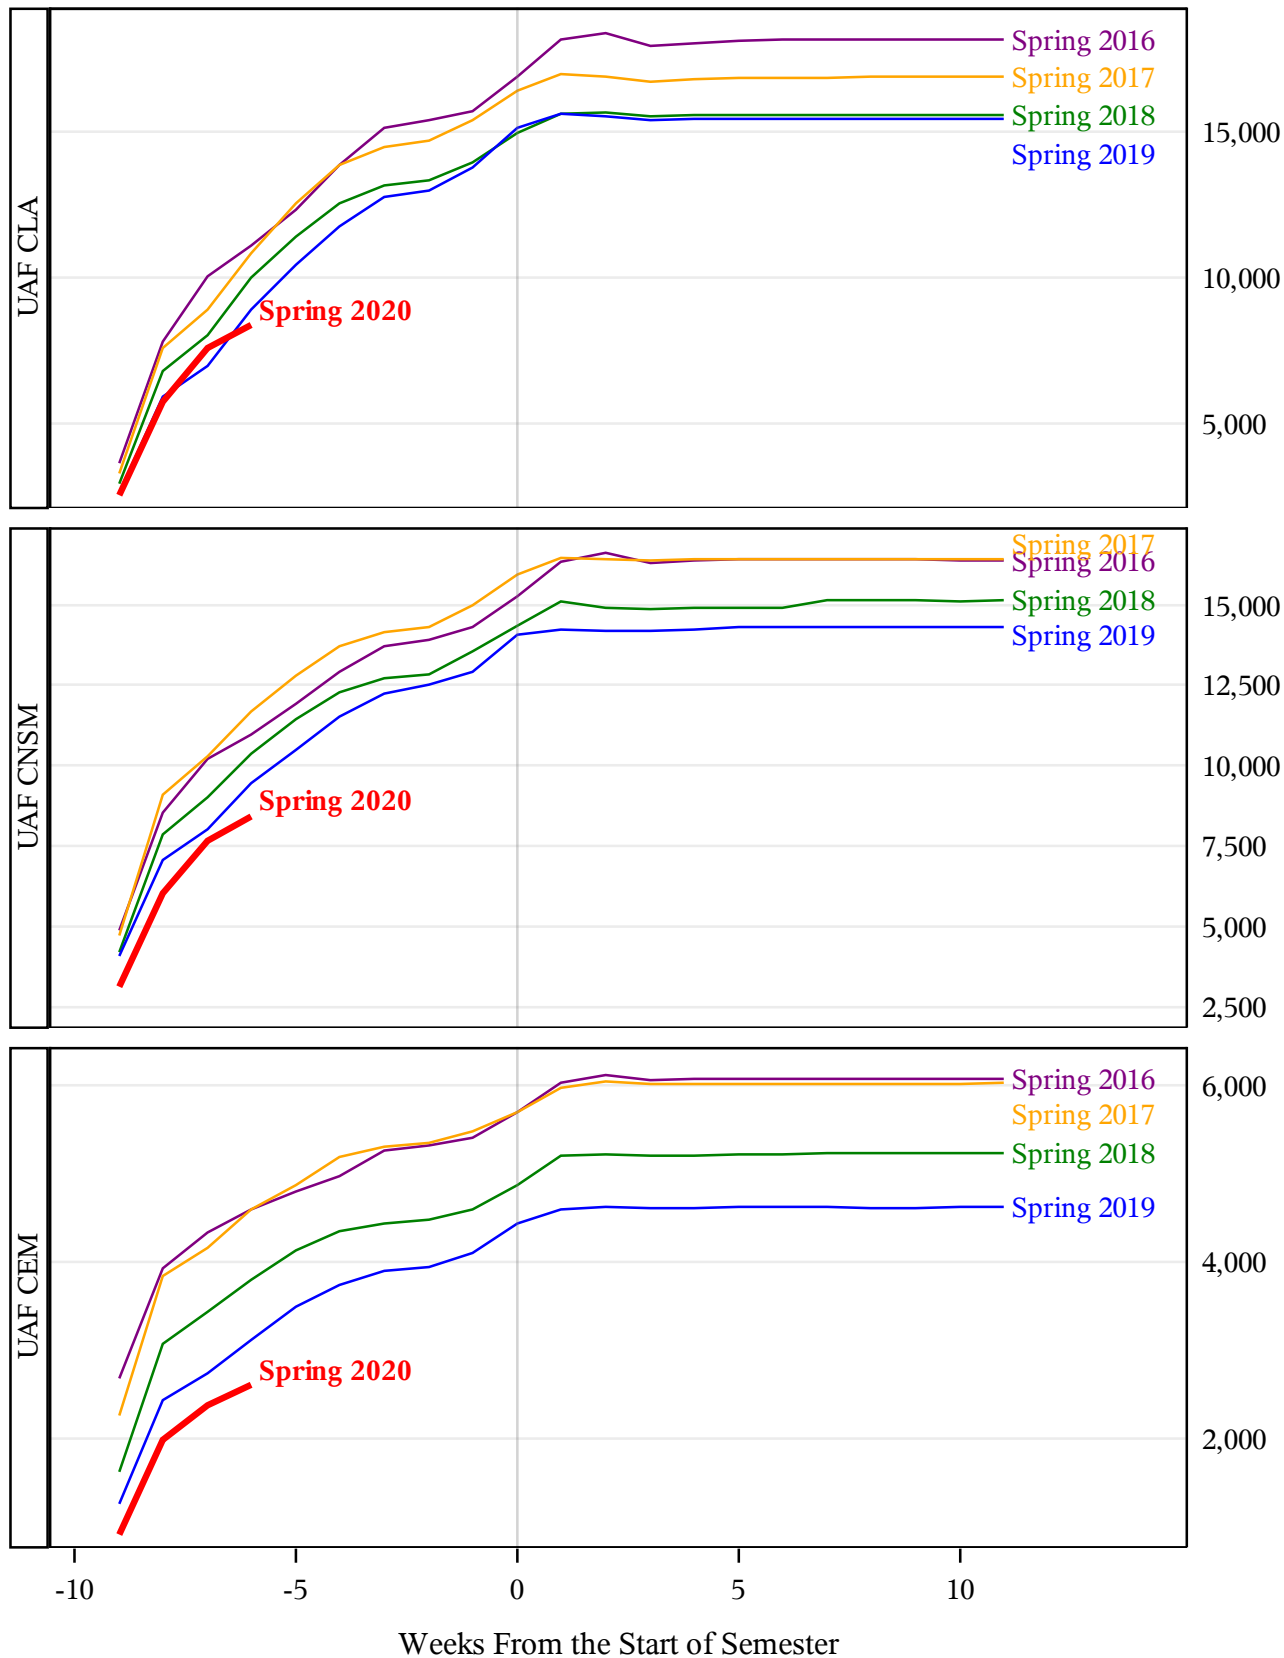

**University of Alaska Fairbanks - Early Semester Report
 Student Credit Hours Generated by Registration Week
 Spring 2016 - Spring 2020**

**University of Alaska Fairbanks - Early Semester Report
 Student Credit Hours Generated by Registration Week
 Spring 2016 - Spring 2020**