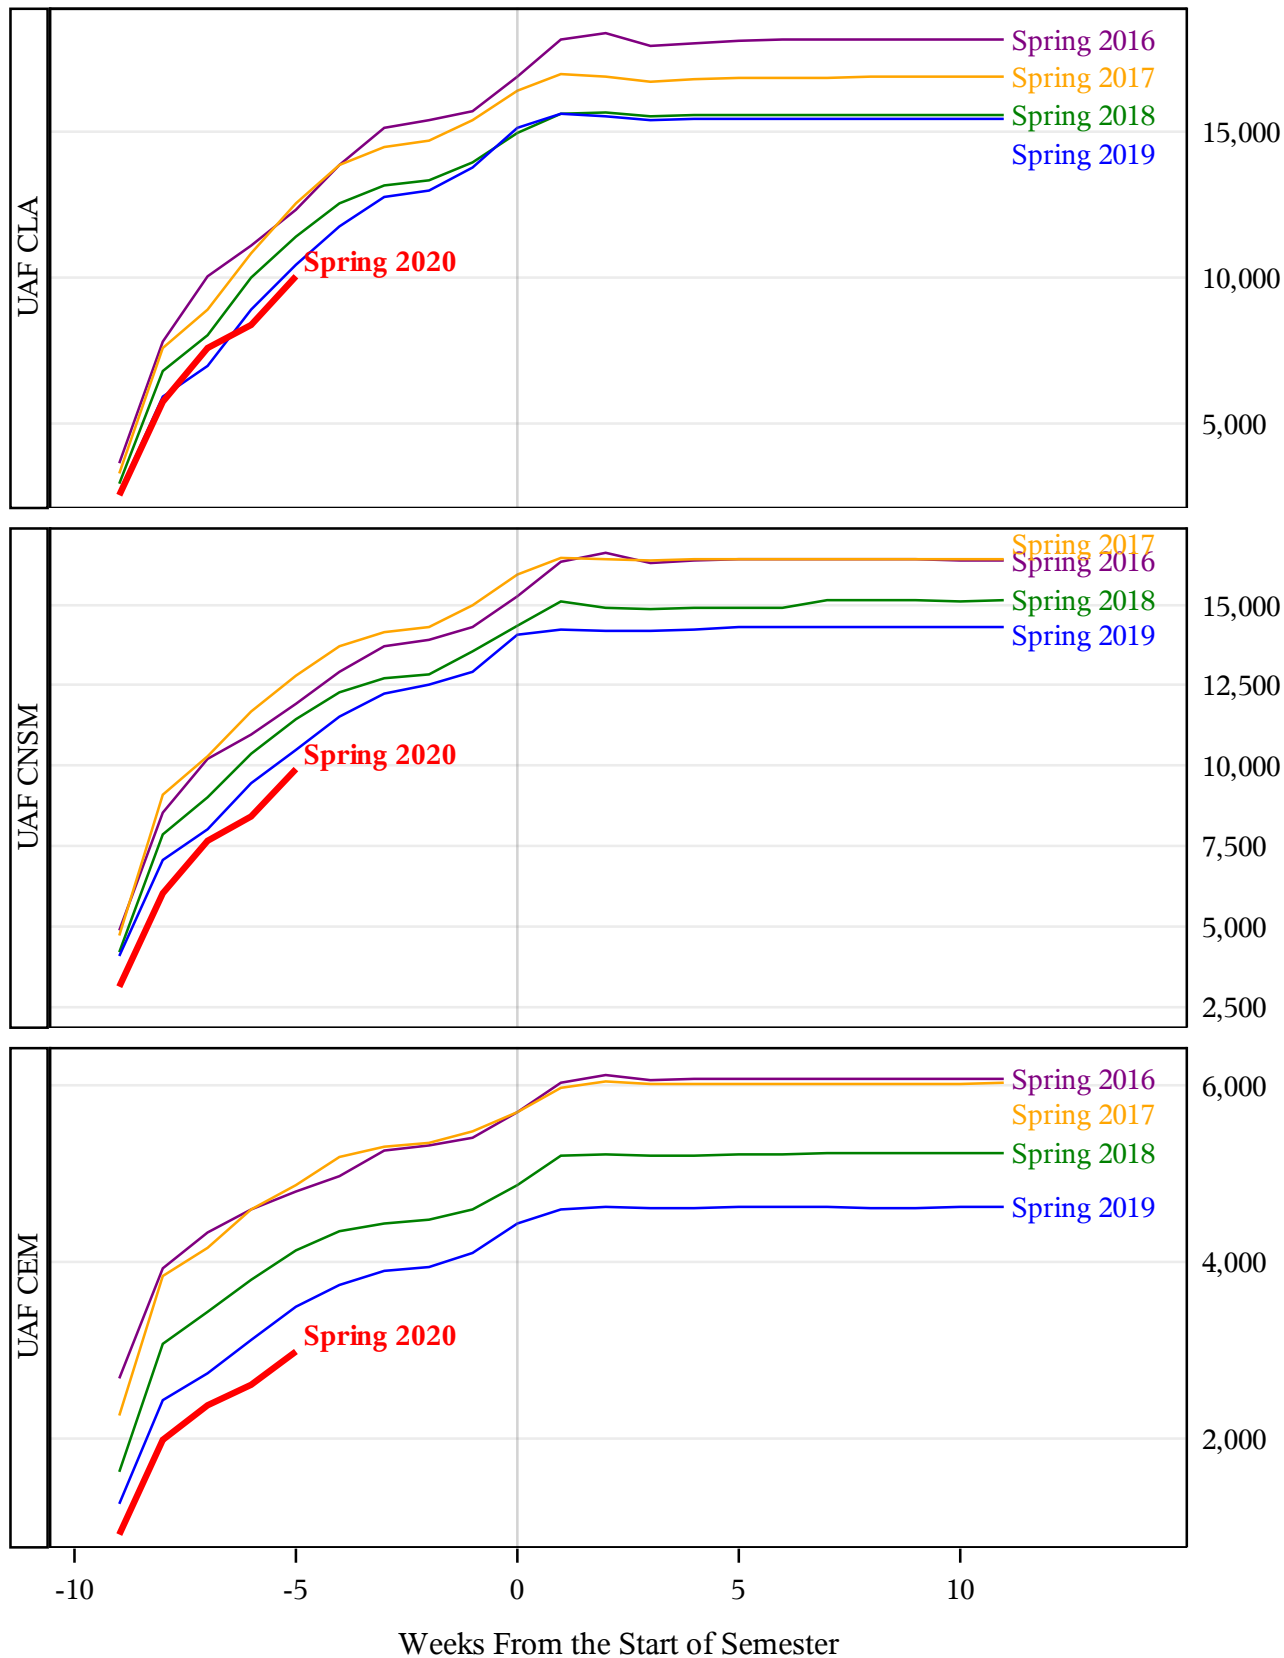

**University of Alaska Fairbanks - Early Semester Report
 Student Credit Hours Generated by Registration Week
 Spring 2016 - Spring 2020**

**University of Alaska Fairbanks - Early Semester Report
 Student Credit Hours Generated by Registration Week
 Spring 2016 - Spring 2020**