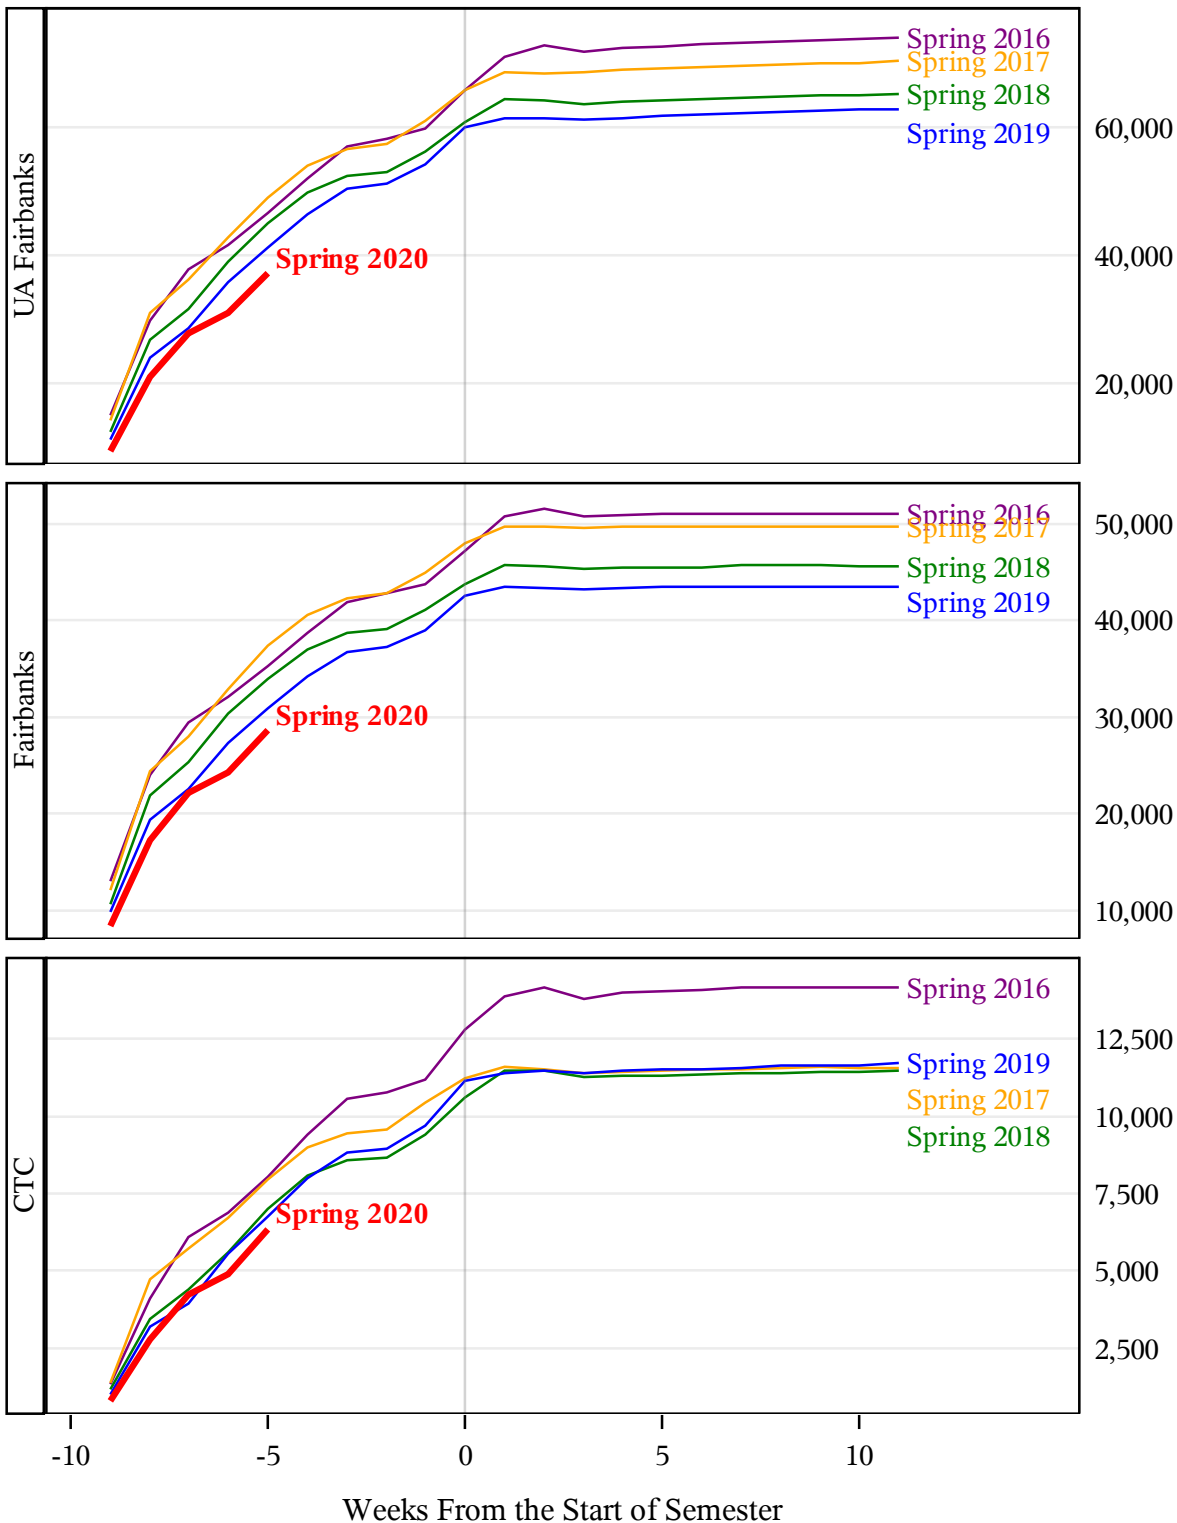

**University of Alaska Fairbanks - Early Semester Report
 Student Credit Hours Generated by Registration Week
 Spring 2016 - Spring 2020**

**University of Alaska Fairbanks - Early Semester Report
 Student Credit Hours Generated by Registration Week
 Spring 2016 - Spring 2020**