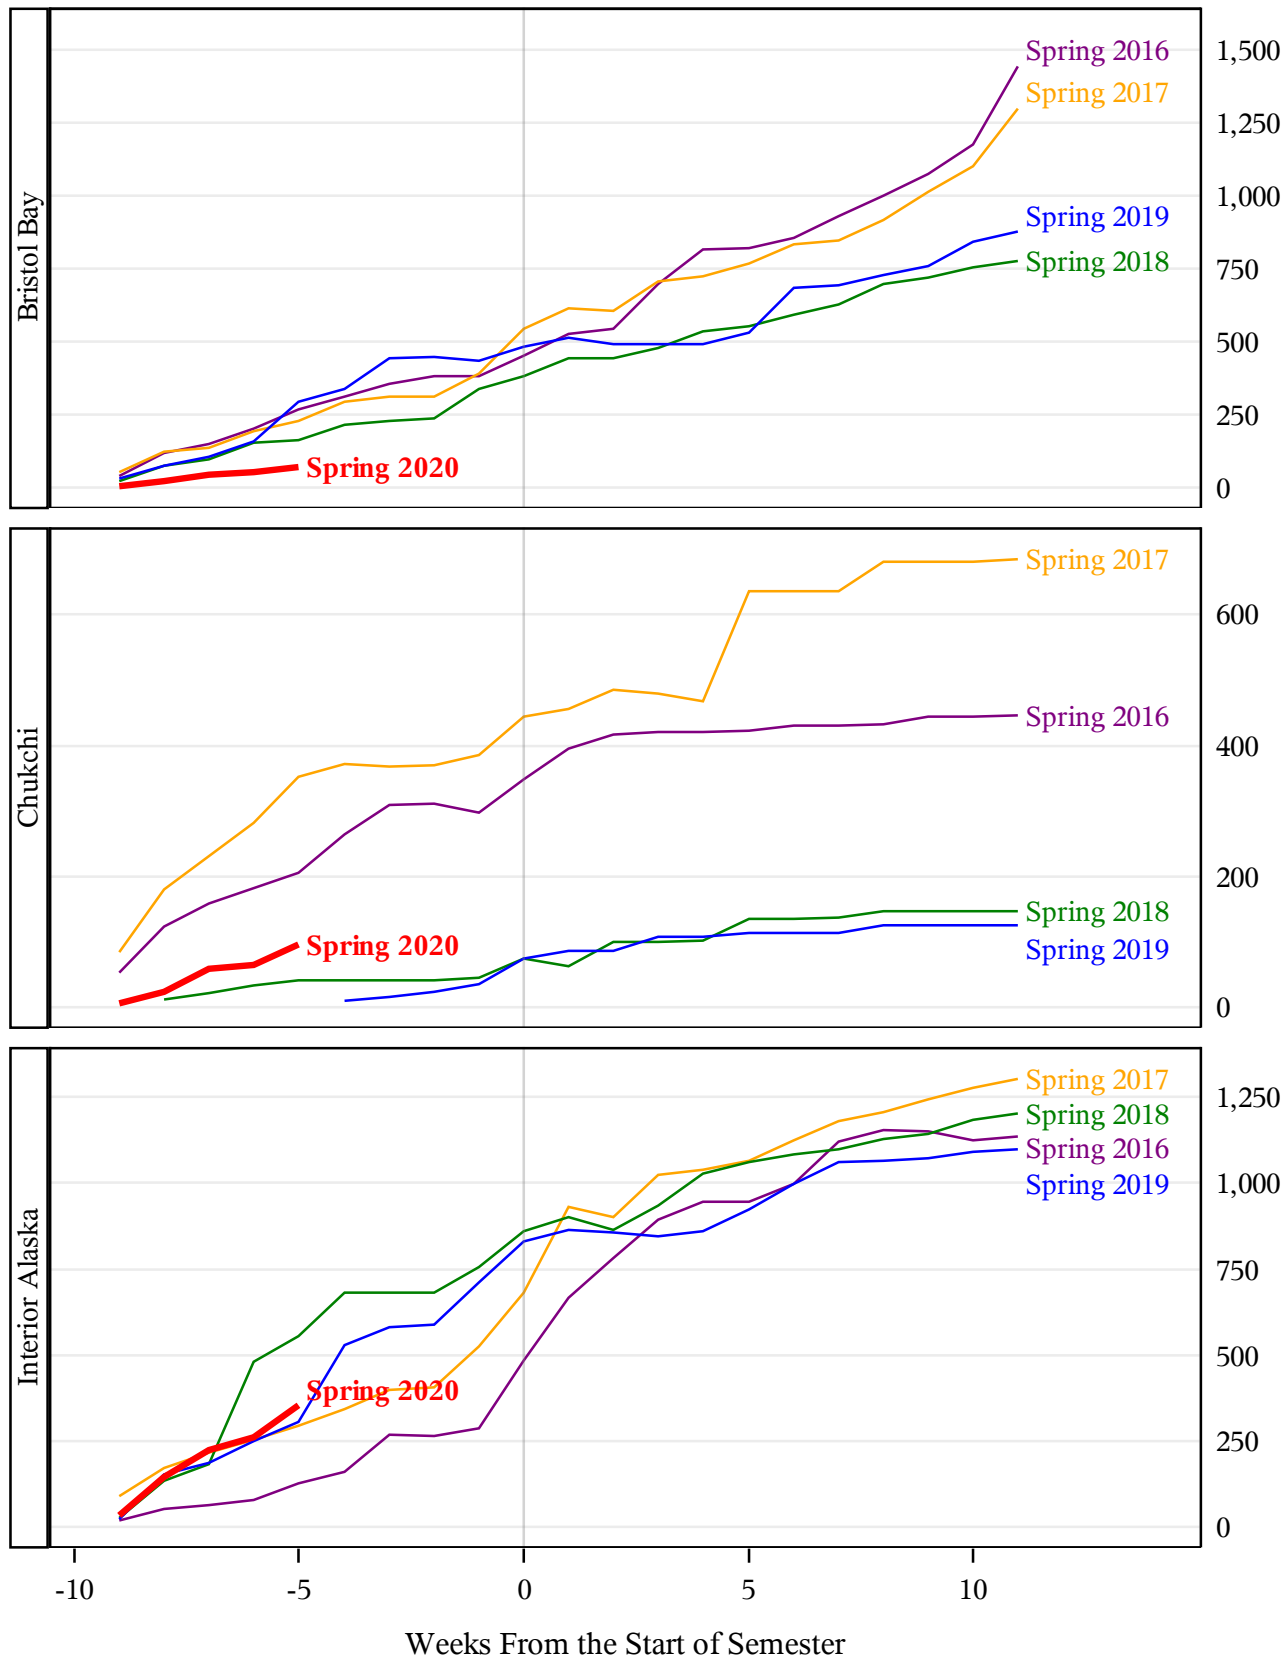

**University of Alaska Fairbanks - Early Semester Report
 Student Credit Hours Generated by Registration Week
 Spring 2016 - Spring 2020**

**University of Alaska Fairbanks - Early Semester Report
 Student Credit Hours Generated by Registration Week
 Spring 2016 - Spring 2020**