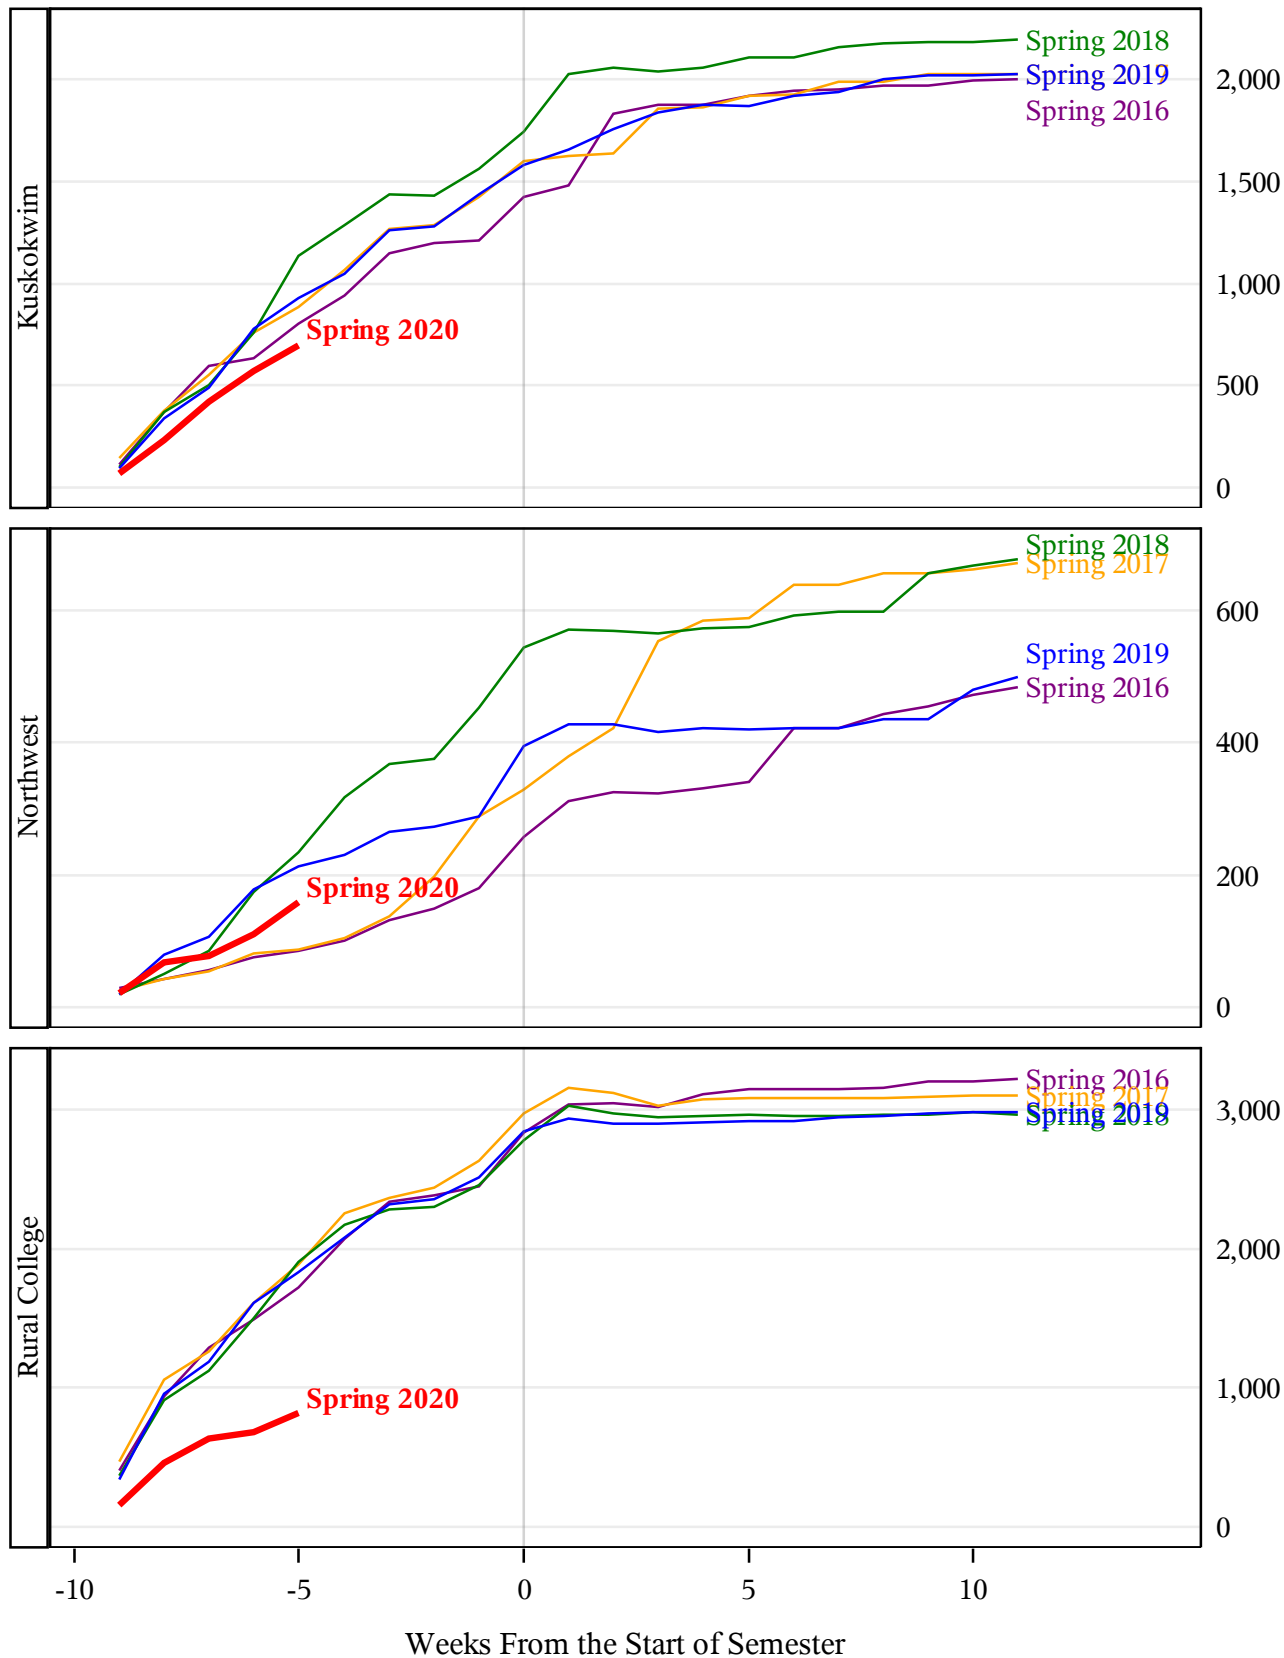

**University of Alaska Fairbanks - Early Semester Report
 Student Credit Hours Generated by Registration Week
 Spring 2016 - Spring 2020**

**University of Alaska Fairbanks - Early Semester Report
 Student Credit Hours Generated by Registration Week
 Spring 2016 - Spring 2020**