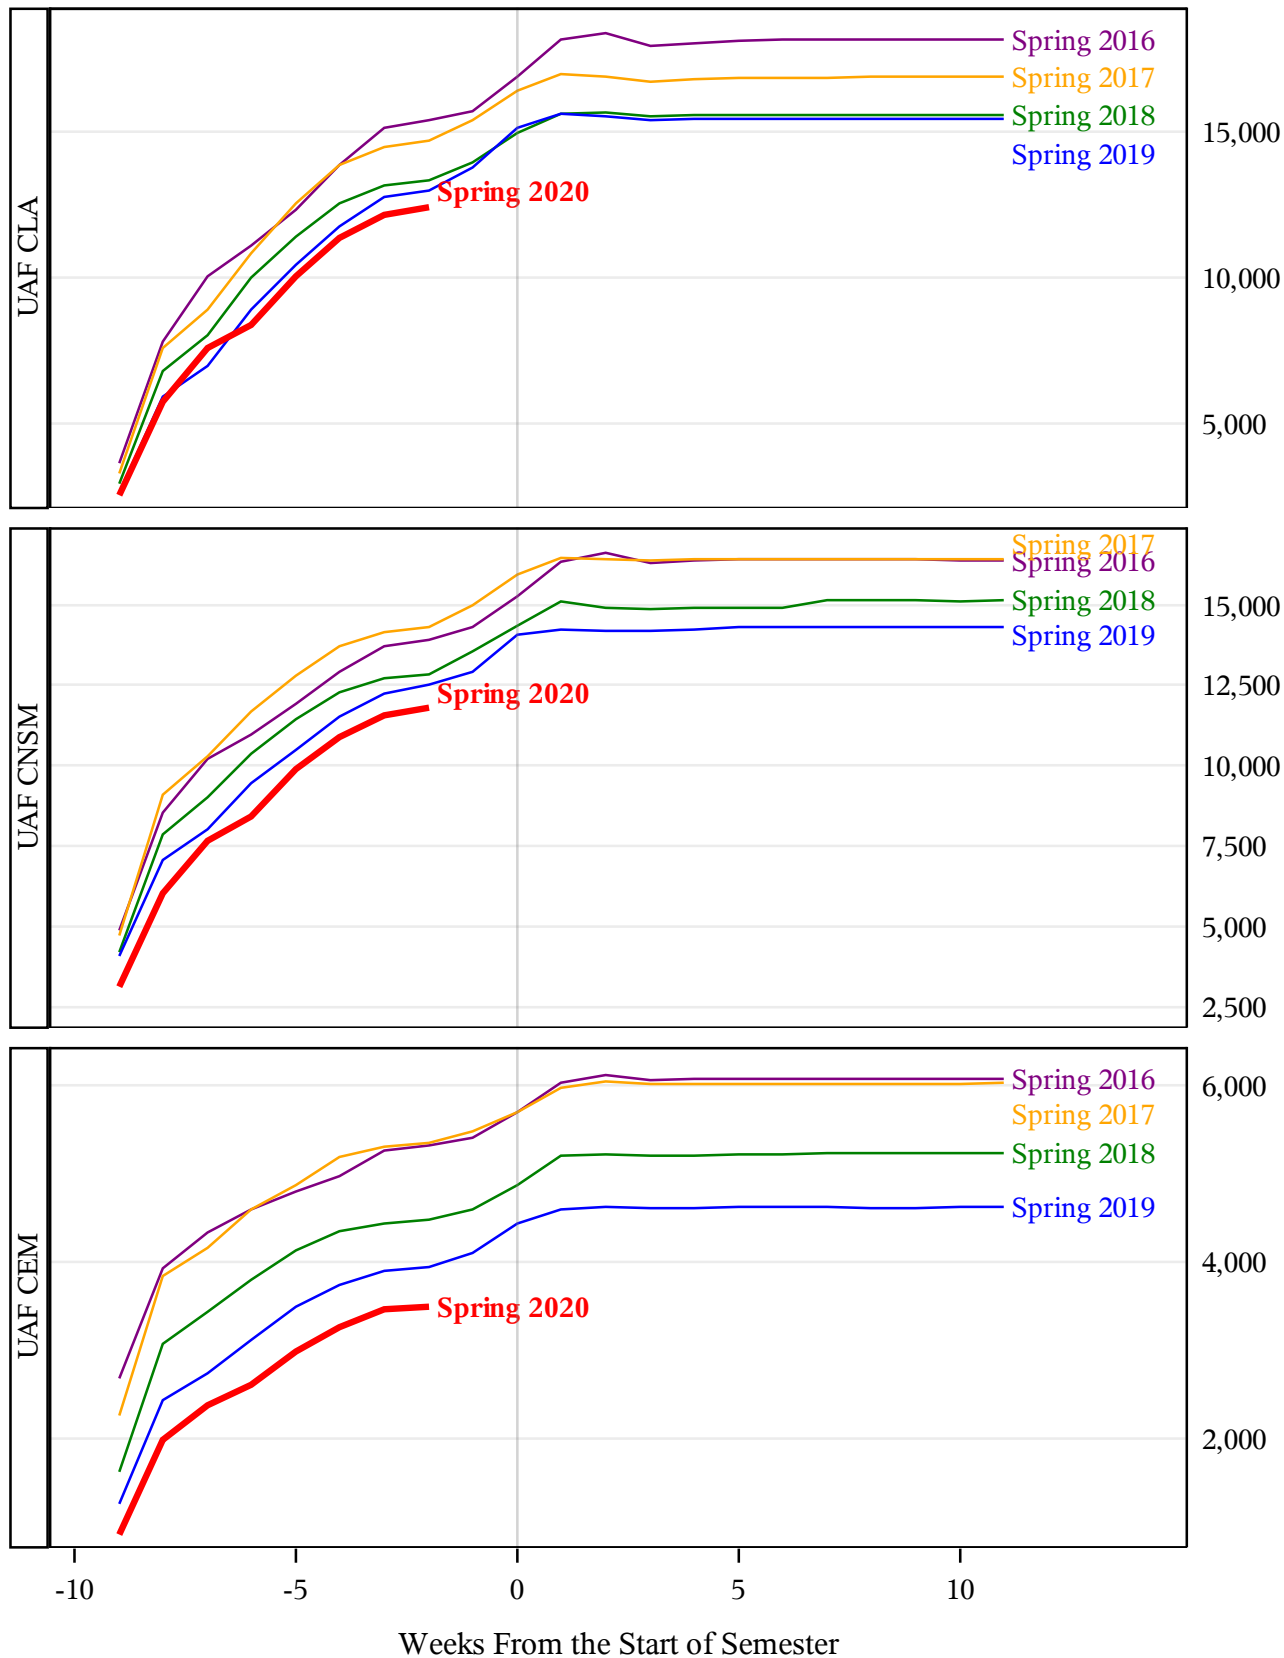

**University of Alaska Fairbanks - Early Semester Report
 Student Credit Hours Generated by Registration Week
 Spring 2016 - Spring 2020**

**University of Alaska Fairbanks - Early Semester Report
 Student Credit Hours Generated by Registration Week
 Spring 2016 - Spring 2020**