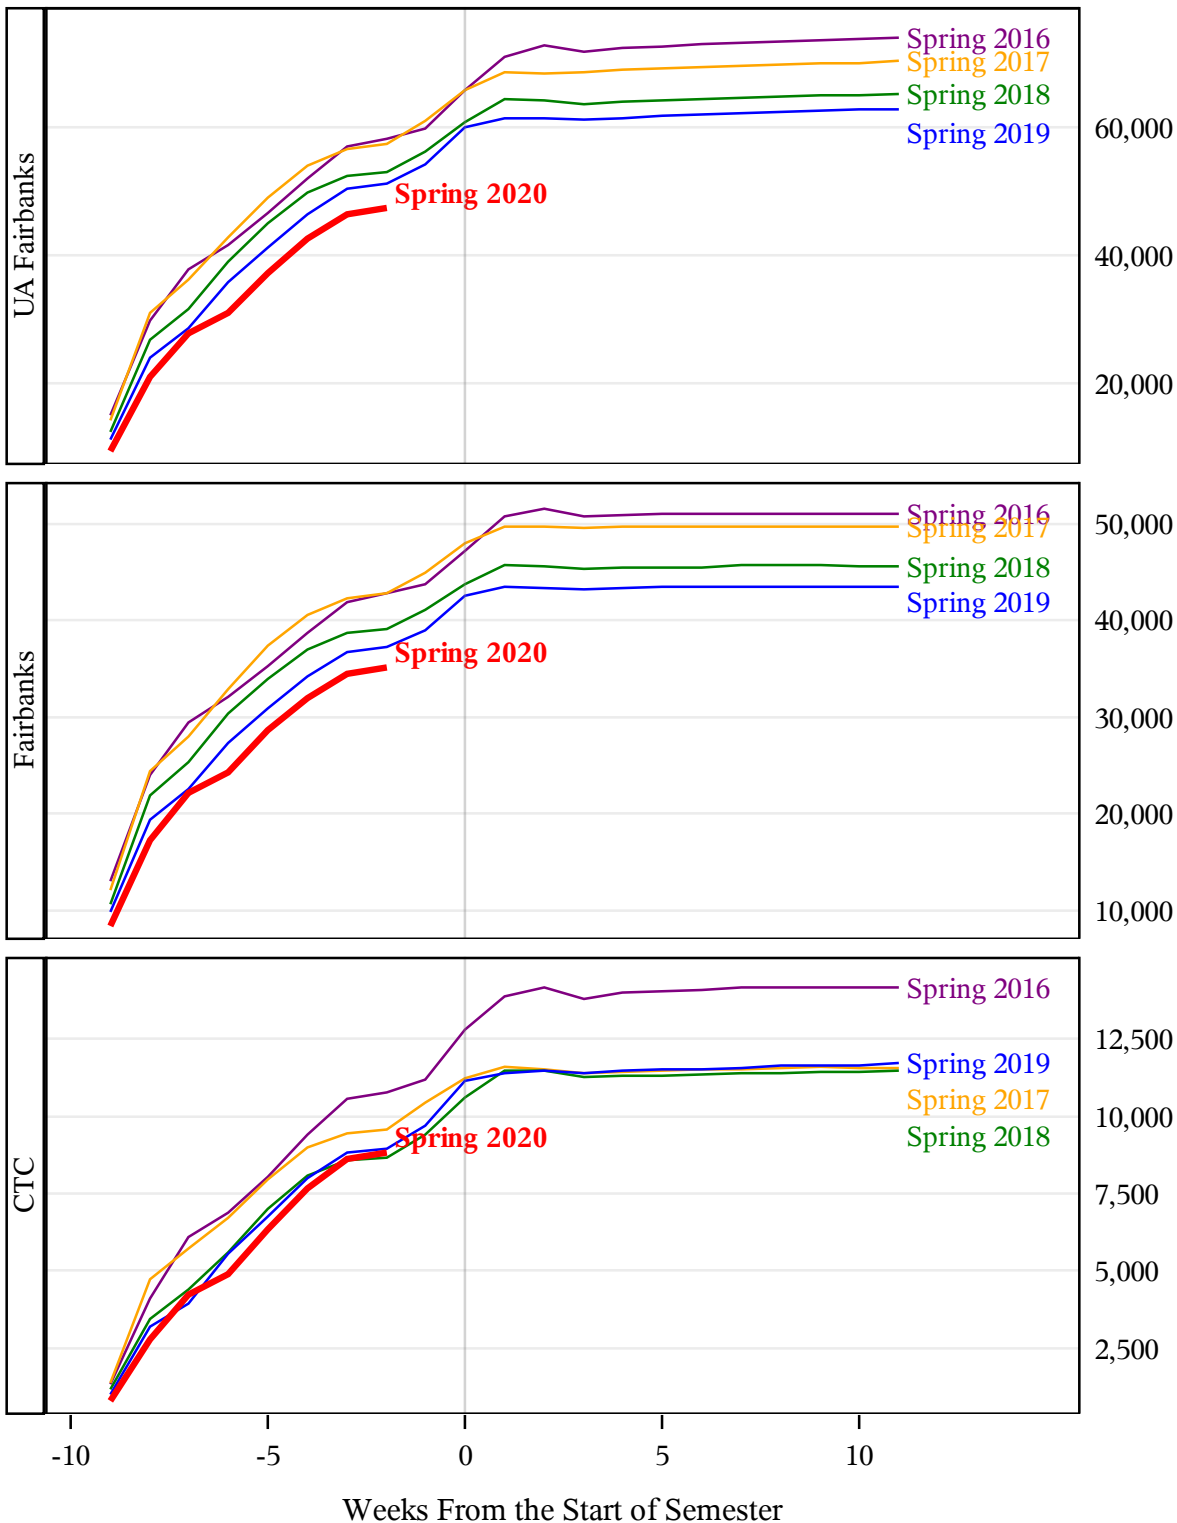

**University of Alaska Fairbanks - Early Semester Report
 Student Credit Hours Generated by Registration Week
 Spring 2016 - Spring 2020**

**University of Alaska Fairbanks - Early Semester Report
 Student Credit Hours Generated by Registration Week
 Spring 2016 - Spring 2020**

**University of Alaska Fairbanks - Early Semester Report
 Student Credit Hours Generated by Registration Week
 Spring 2016 - Spring 2020**