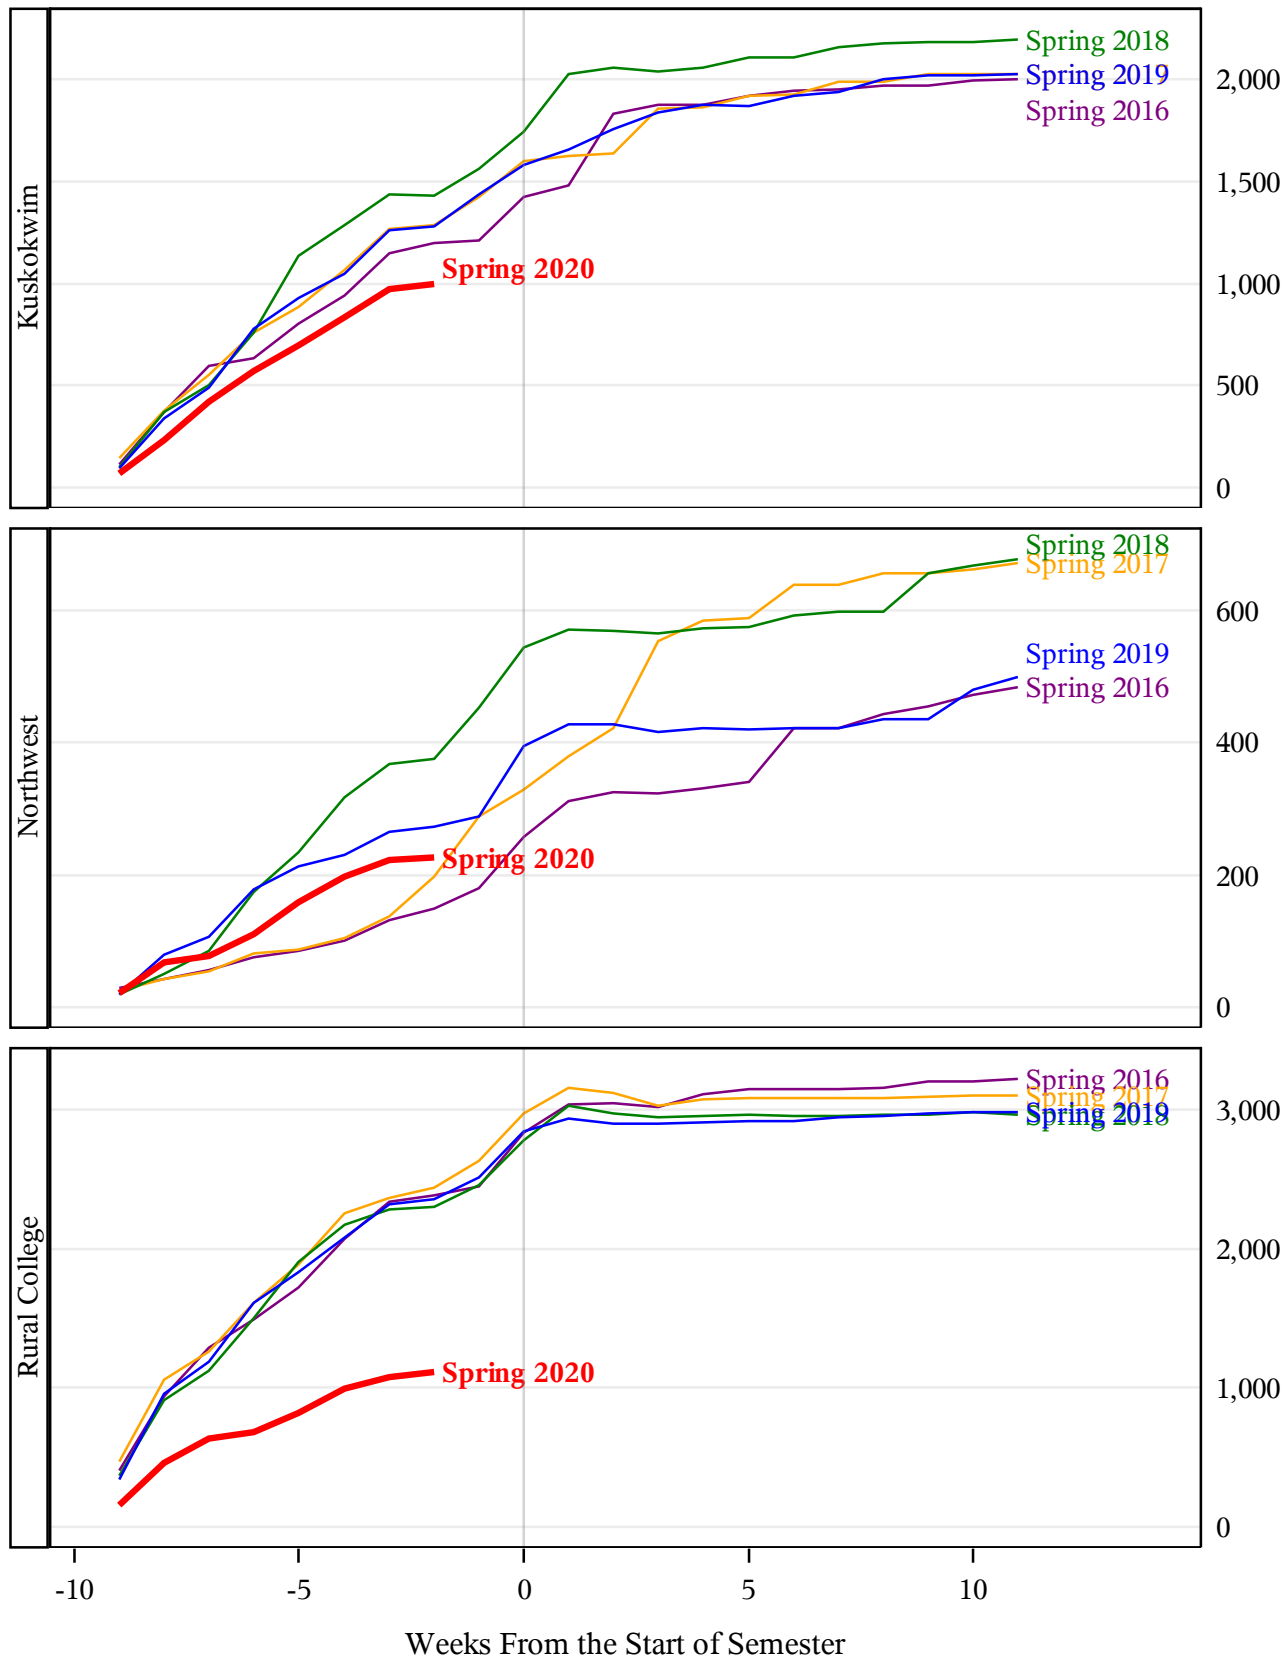

**University of Alaska Fairbanks - Early Semester Report
 Student Credit Hours Generated by Registration Week
 Spring 2016 - Spring 2020**

**University of Alaska Fairbanks - Early Semester Report
 Student Credit Hours Generated by Registration Week
 Spring 2016 - Spring 2020**