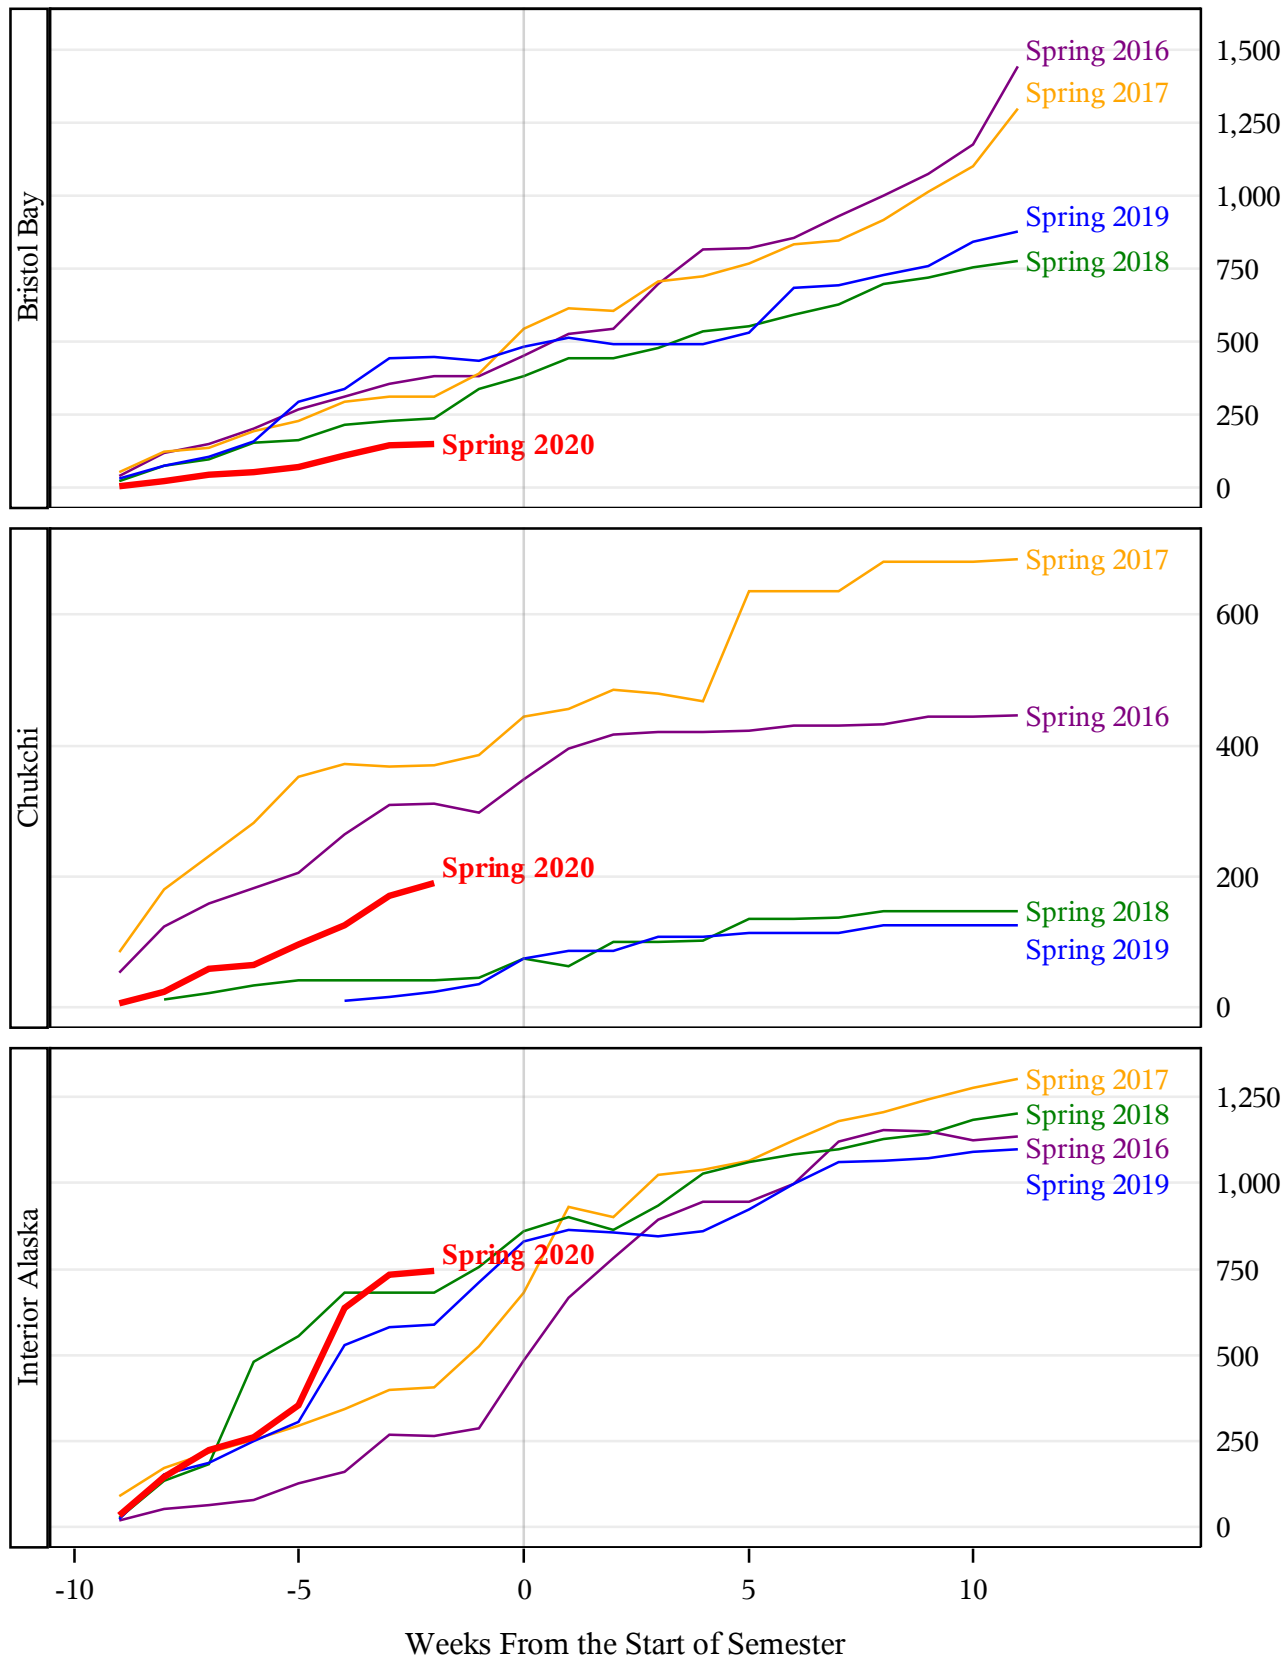

**University of Alaska Fairbanks - Early Semester Report
 Student Credit Hours Generated by Registration Week
 Spring 2016 - Spring 2020**

**University of Alaska Fairbanks - Early Semester Report
 Student Credit Hours Generated by Registration Week
 Spring 2016 - Spring 2020**