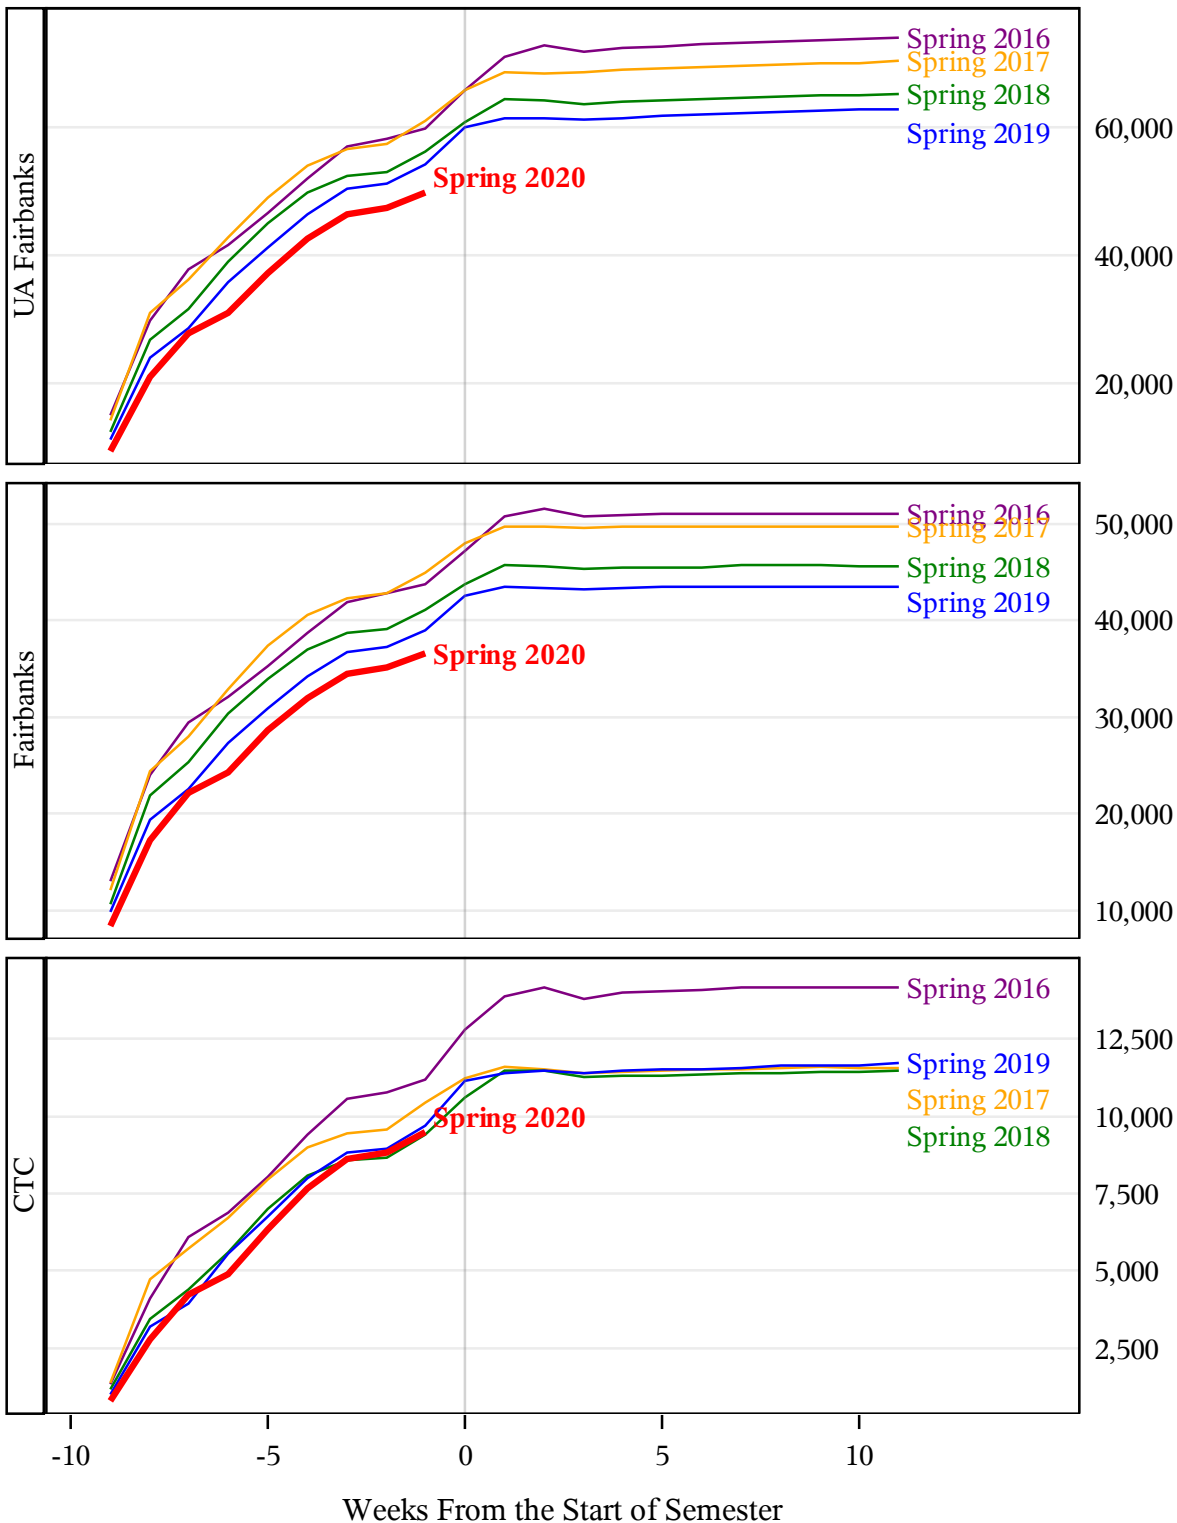

**University of Alaska Fairbanks - Early Semester Report
 Student Credit Hours Generated by Registration Week
 Spring 2016 - Spring 2020**

**University of Alaska Fairbanks - Early Semester Report
 Student Credit Hours Generated by Registration Week
 Spring 2016 - Spring 2020**