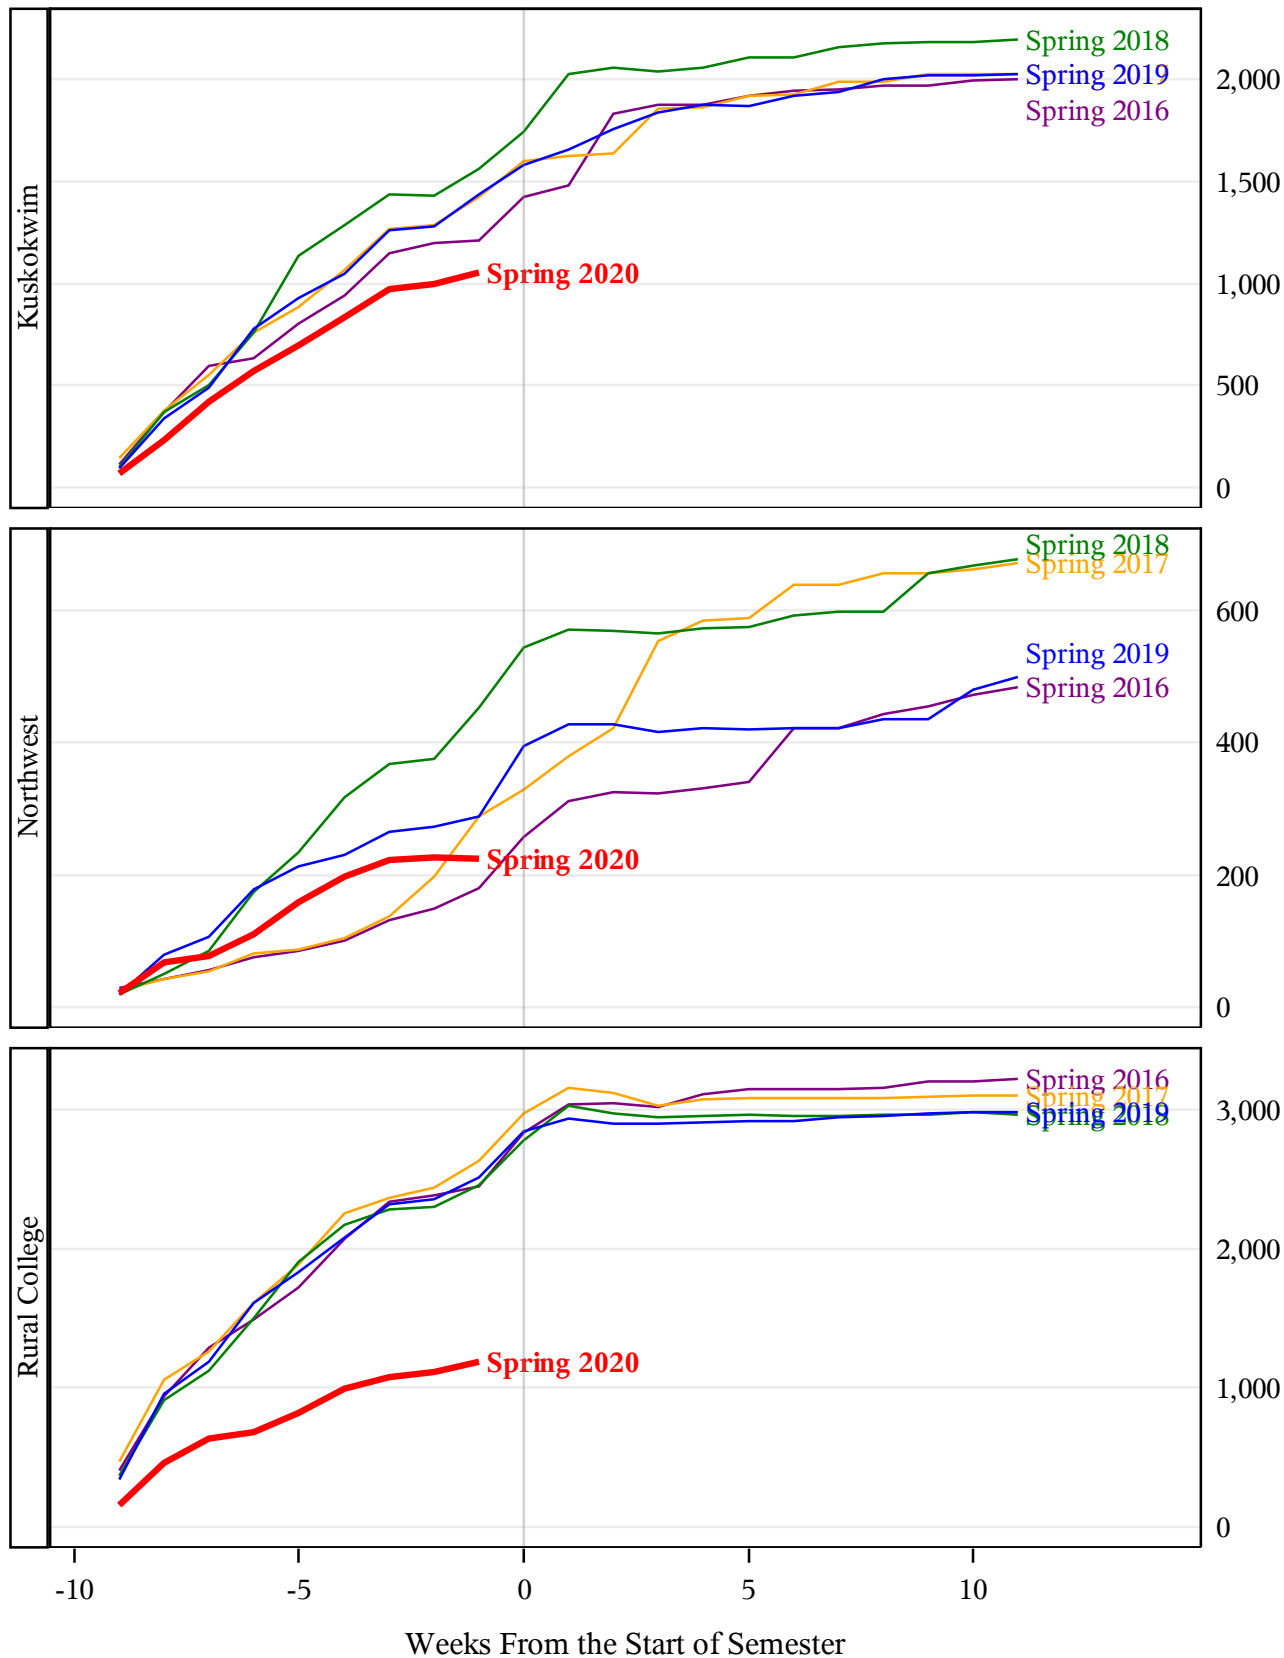

**University of Alaska Fairbanks - Early Semester Report
 Student Credit Hours Generated by Registration Week
 Spring 2016 - Spring 2020**

**University of Alaska Fairbanks - Early Semester Report
 Student Credit Hours Generated by Registration Week
 Spring 2016 - Spring 2020**