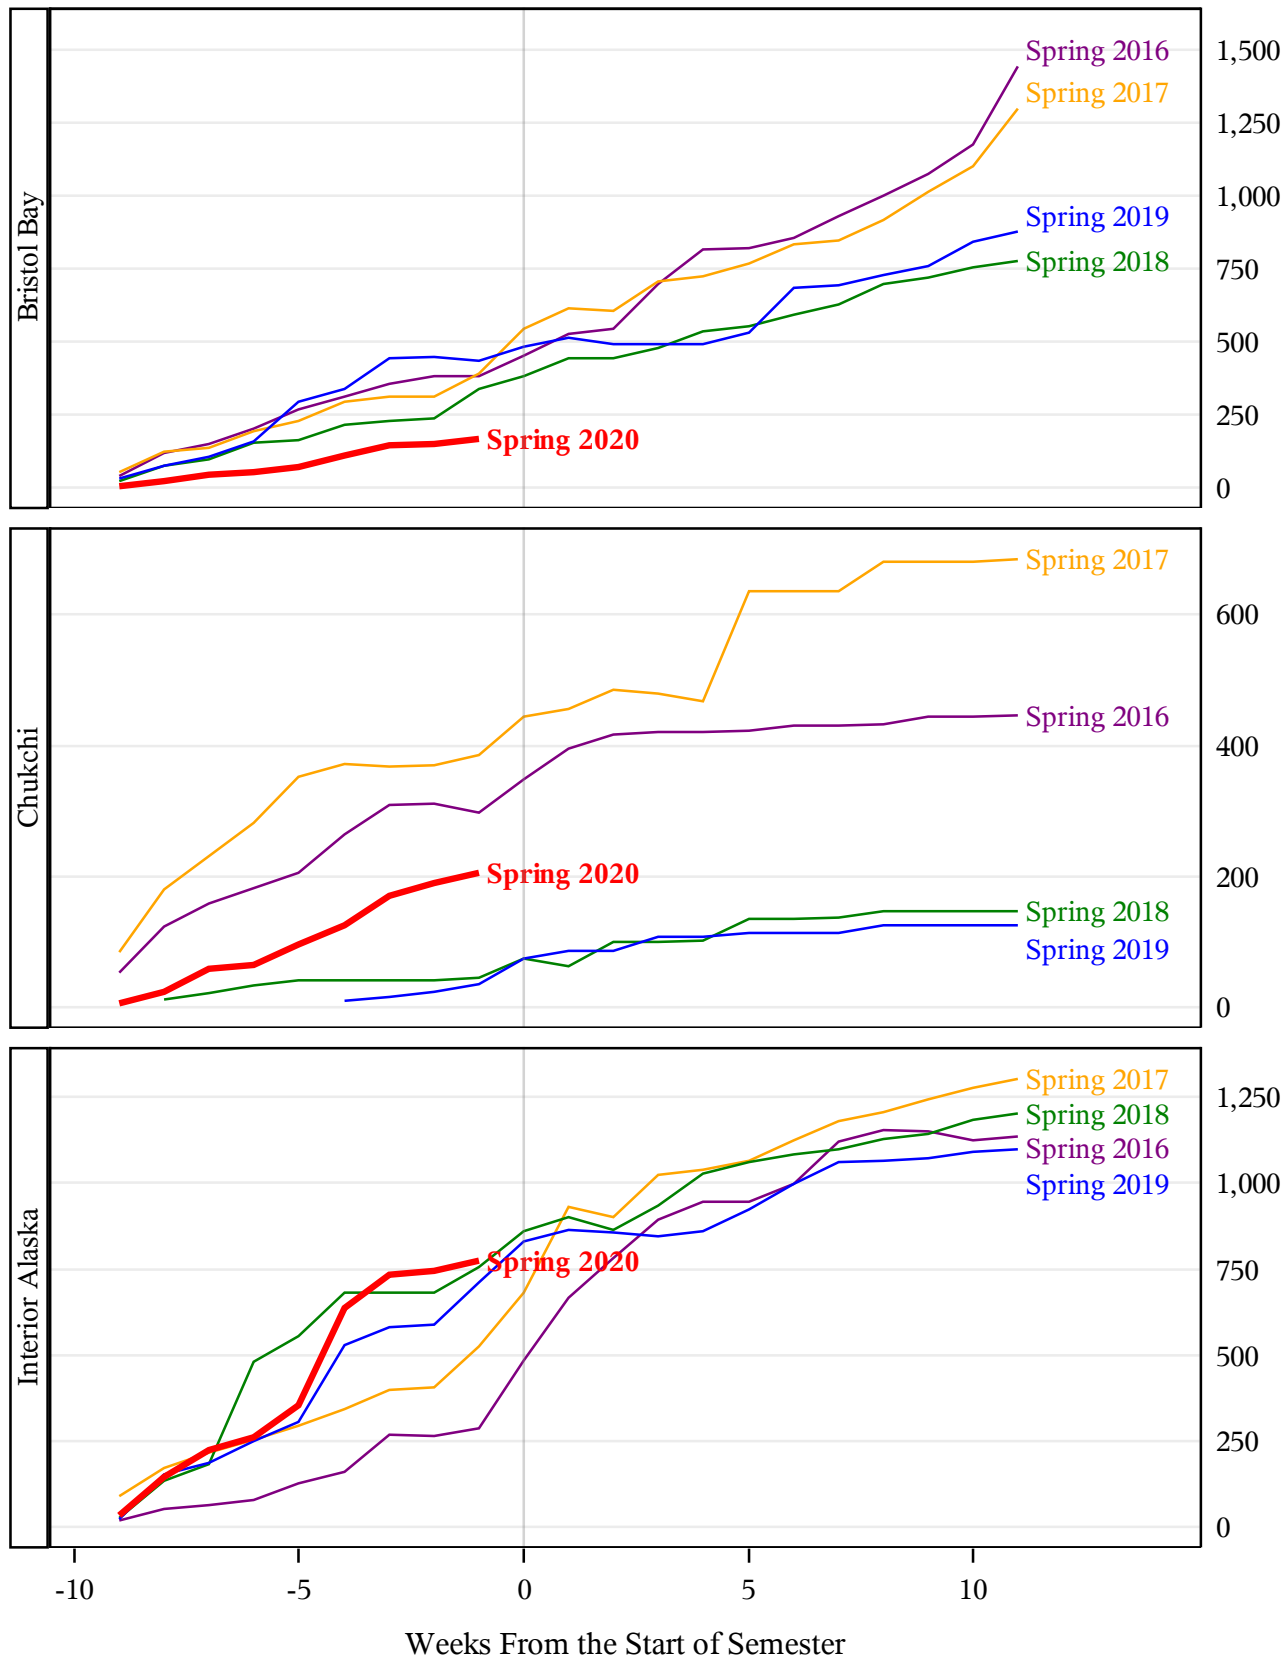

**University of Alaska Fairbanks - Early Semester Report
 Student Credit Hours Generated by Registration Week
 Spring 2016 - Spring 2020**

**University of Alaska Fairbanks - Early Semester Report
 Student Credit Hours Generated by Registration Week
 Spring 2016 - Spring 2020**