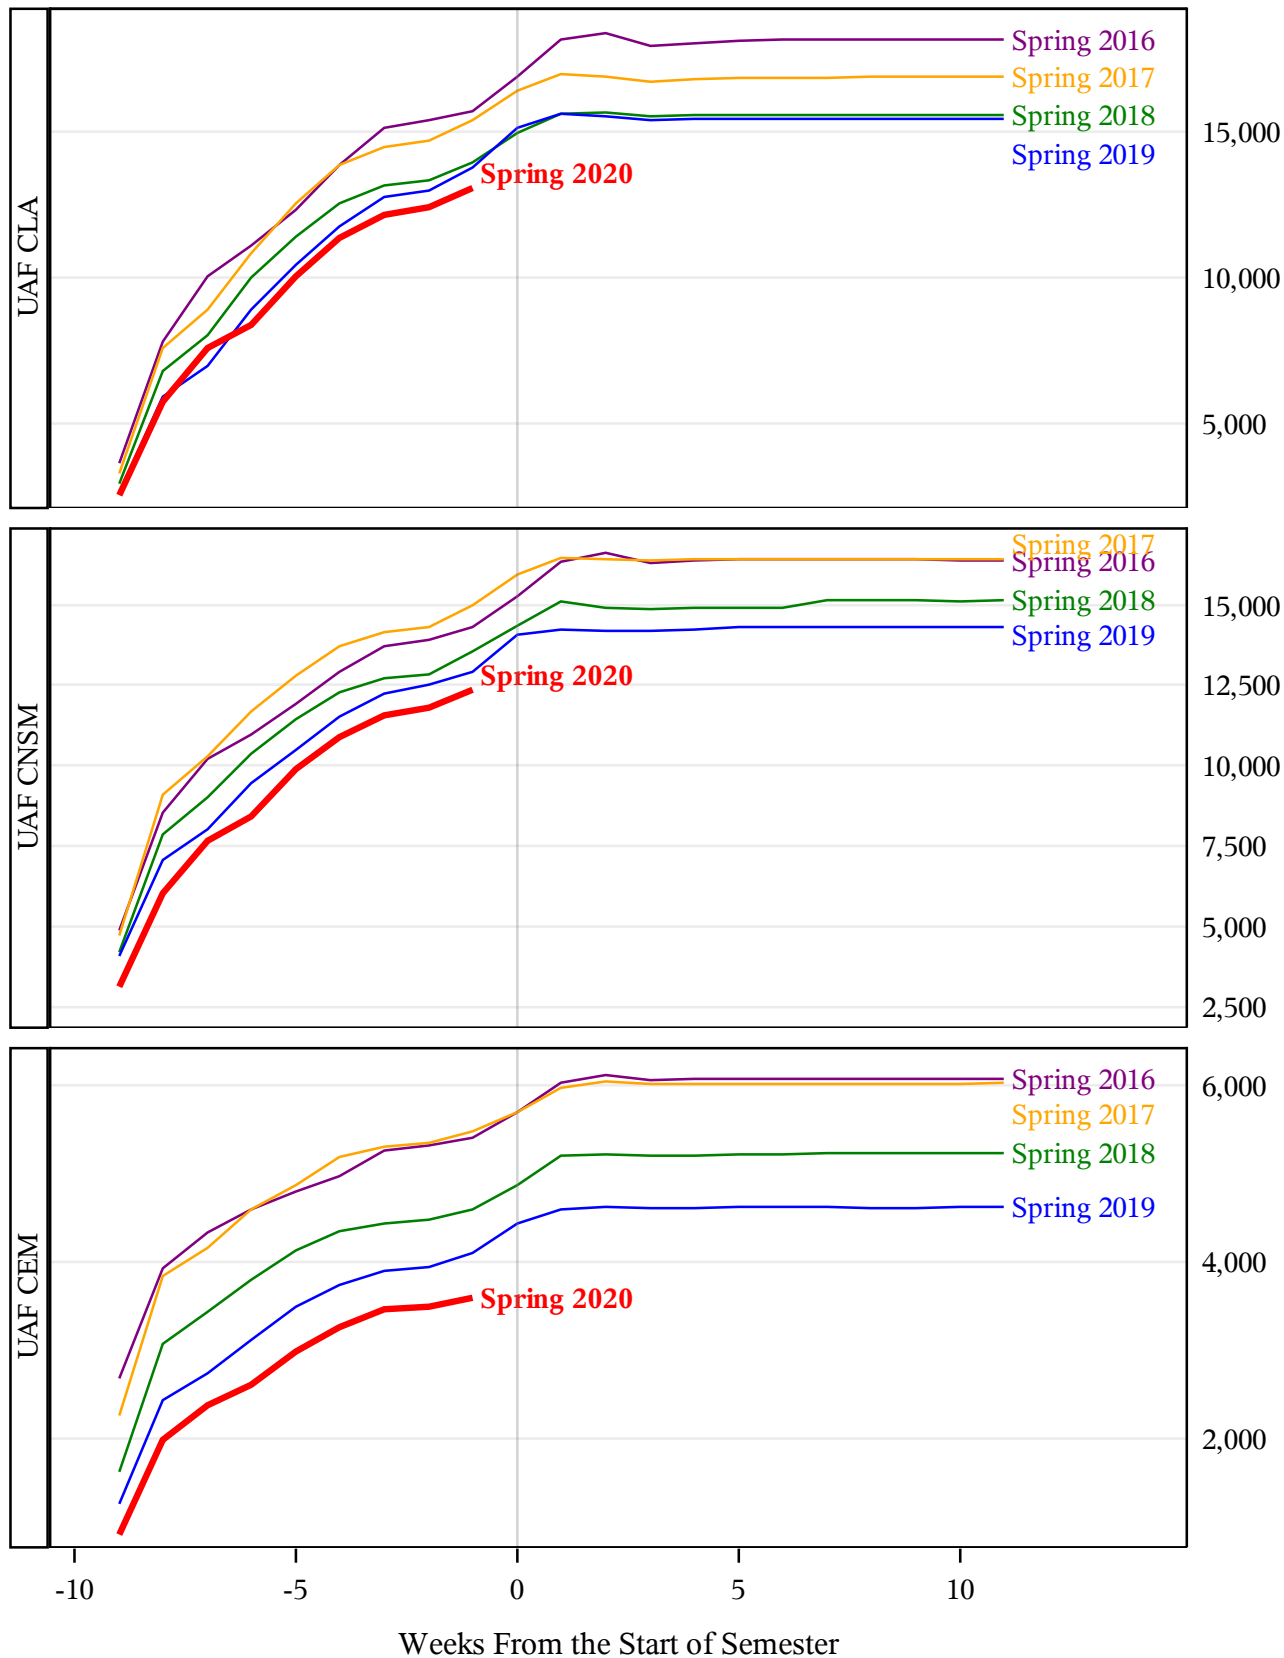

**University of Alaska Fairbanks - Early Semester Report
 Student Credit Hours Generated by Registration Week
 Spring 2016 - Spring 2020**

**University of Alaska Fairbanks - Early Semester Report
 Student Credit Hours Generated by Registration Week
 Spring 2016 - Spring 2020**