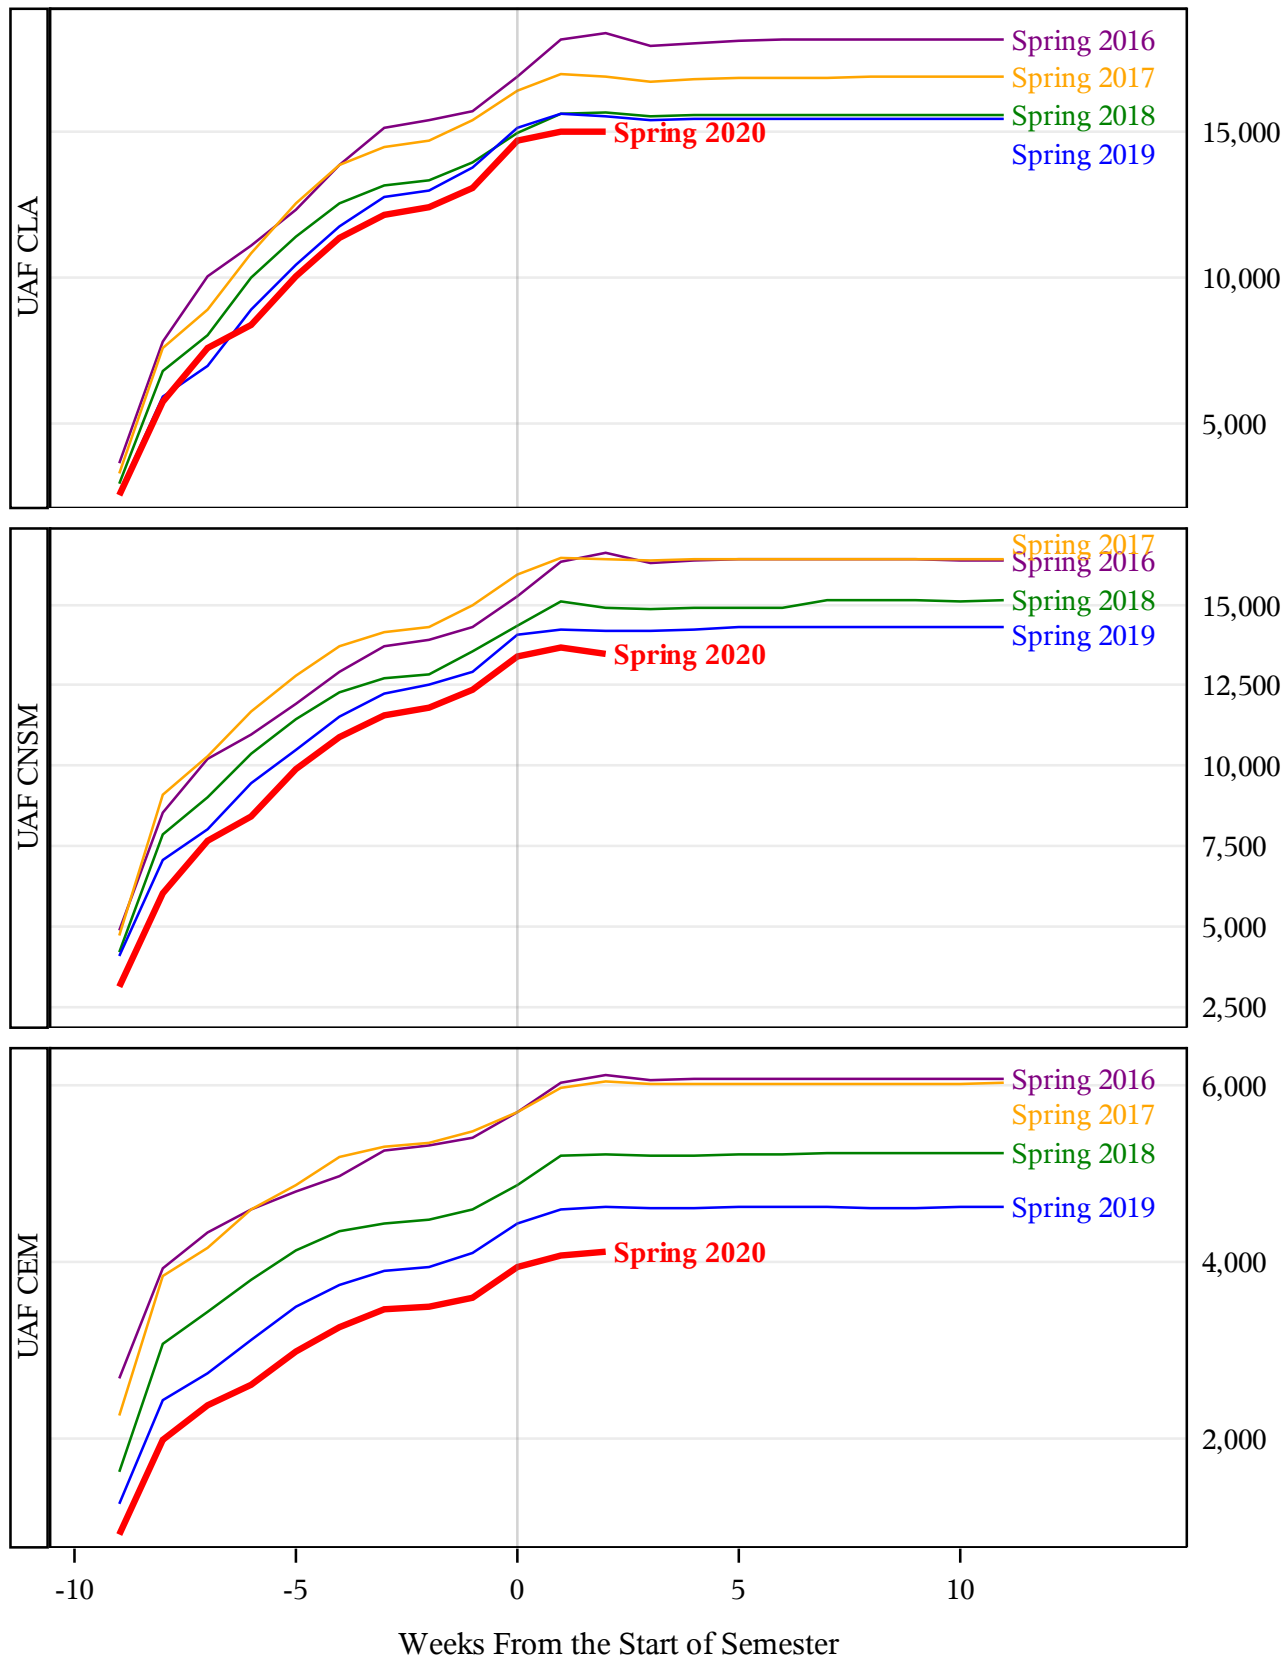

**University of Alaska Fairbanks - Early Semester Report
 Student Credit Hours Generated by Registration Week
 Spring 2016 - Spring 2020**

**University of Alaska Fairbanks - Early Semester Report
 Student Credit Hours Generated by Registration Week
 Spring 2016 - Spring 2020**