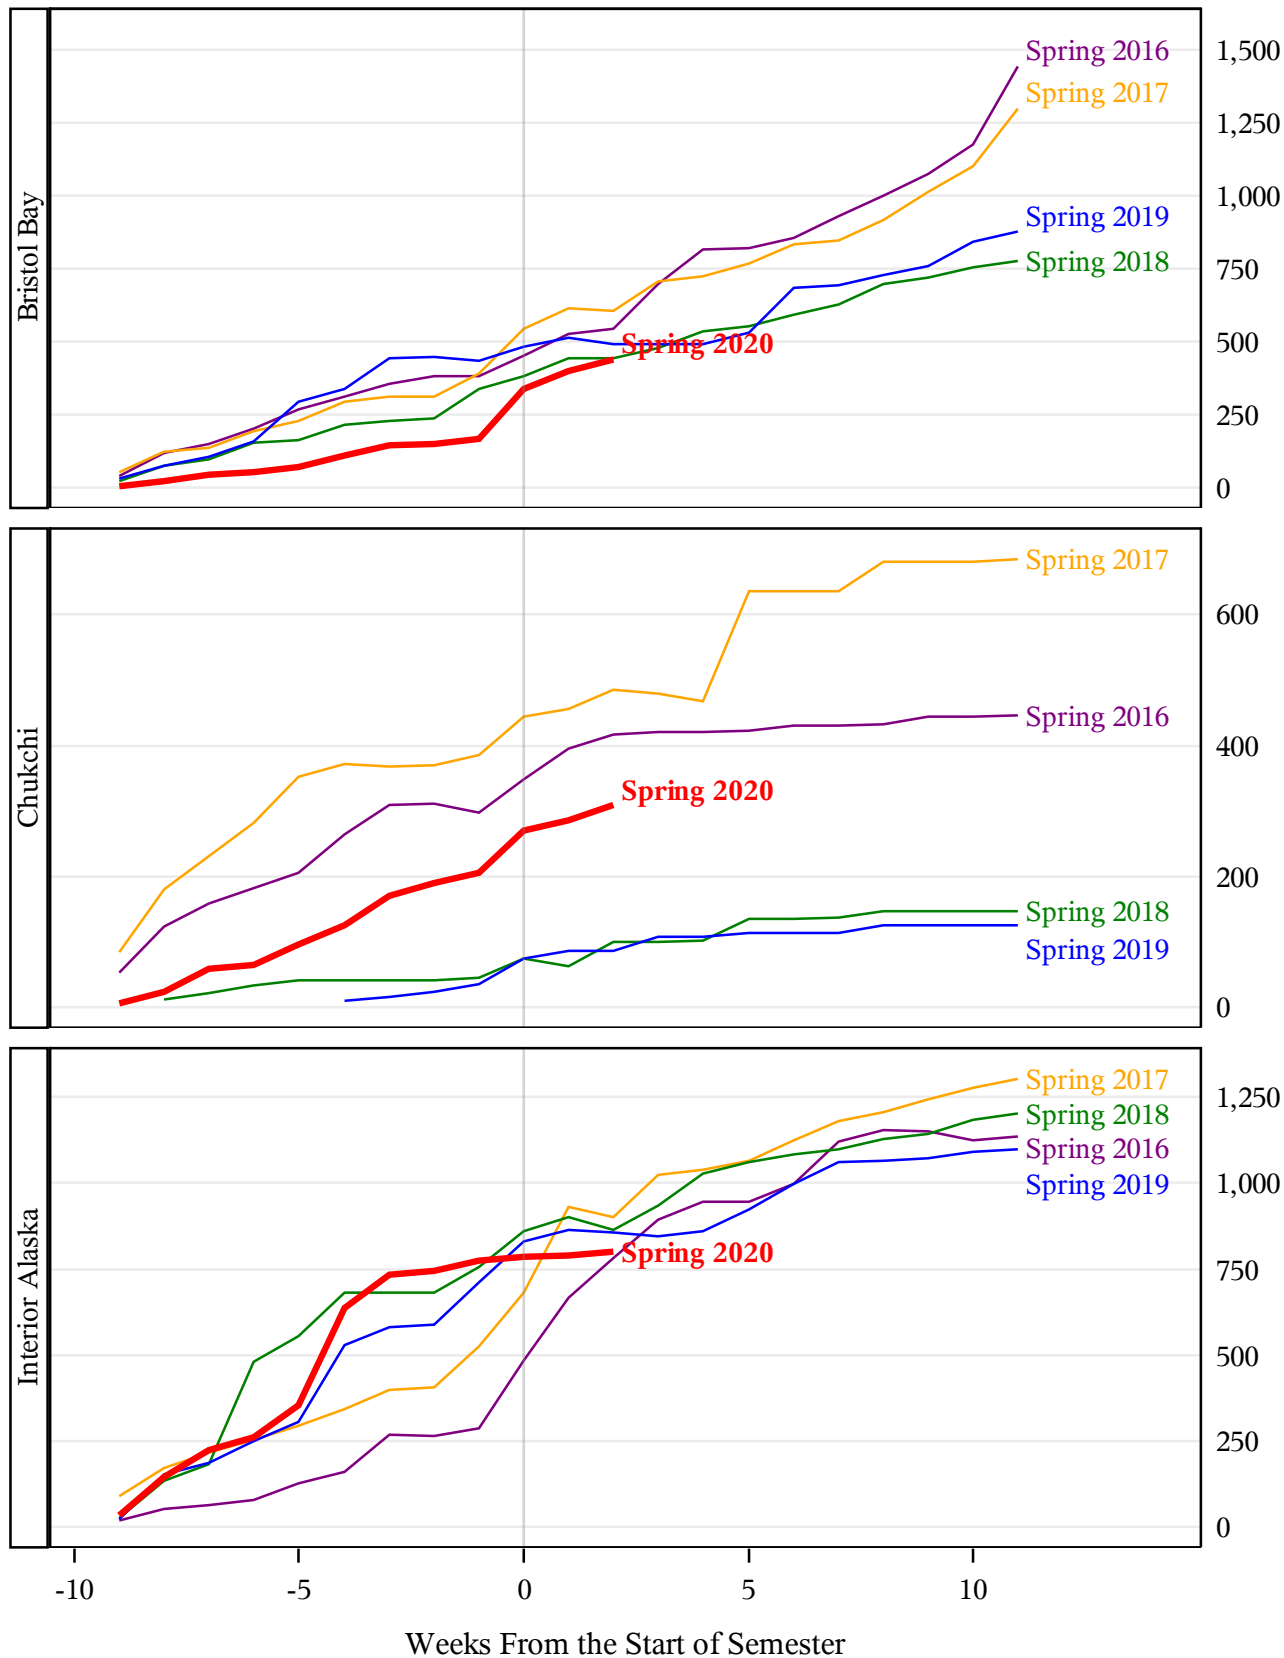

**University of Alaska Fairbanks - Early Semester Report
 Student Credit Hours Generated by Registration Week
 Spring 2016 - Spring 2020**

**University of Alaska Fairbanks - Early Semester Report
 Student Credit Hours Generated by Registration Week
 Spring 2016 - Spring 2020**