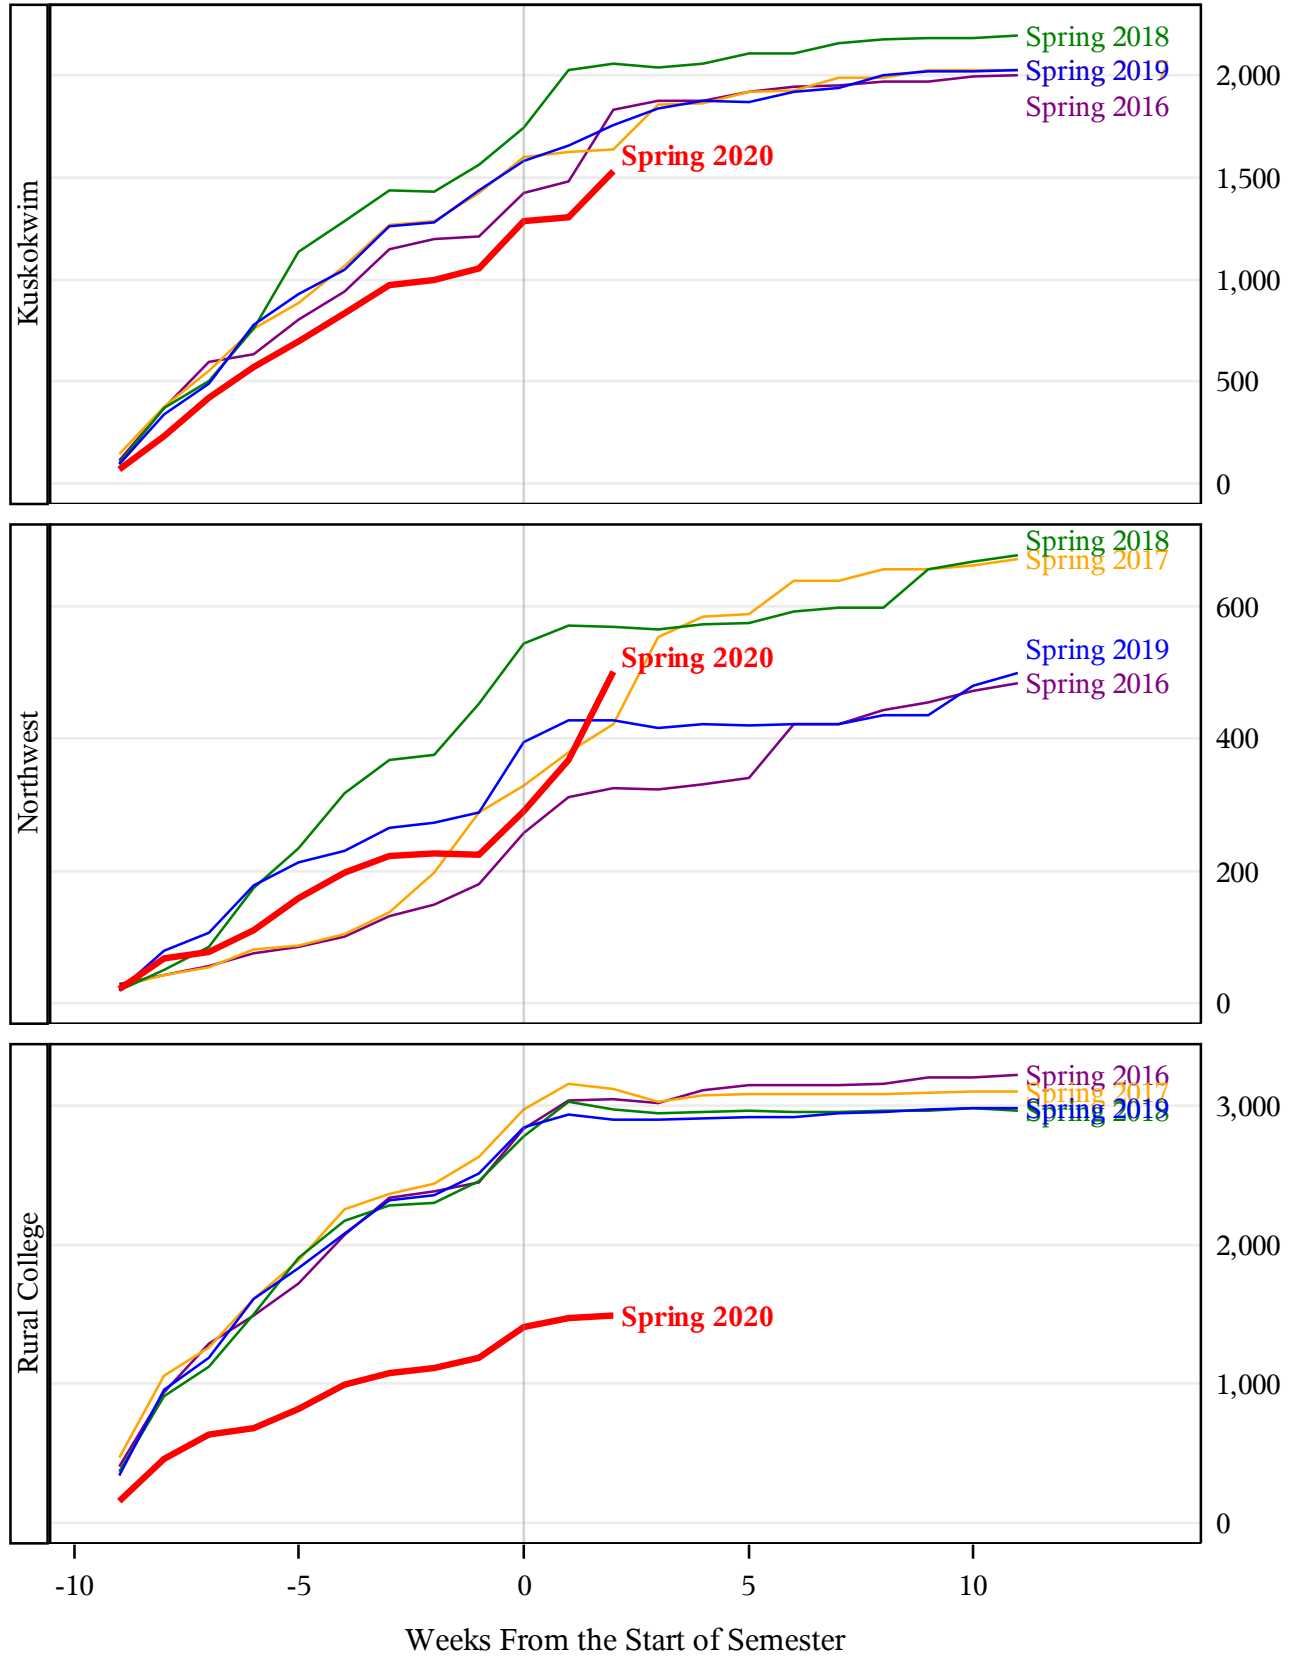

**University of Alaska Fairbanks - Early Semester Report
 Student Credit Hours Generated by Registration Week
 Spring 2016 - Spring 2020**

**University of Alaska Fairbanks - Early Semester Report
 Student Credit Hours Generated by Registration Week
 Spring 2016 - Spring 2020**