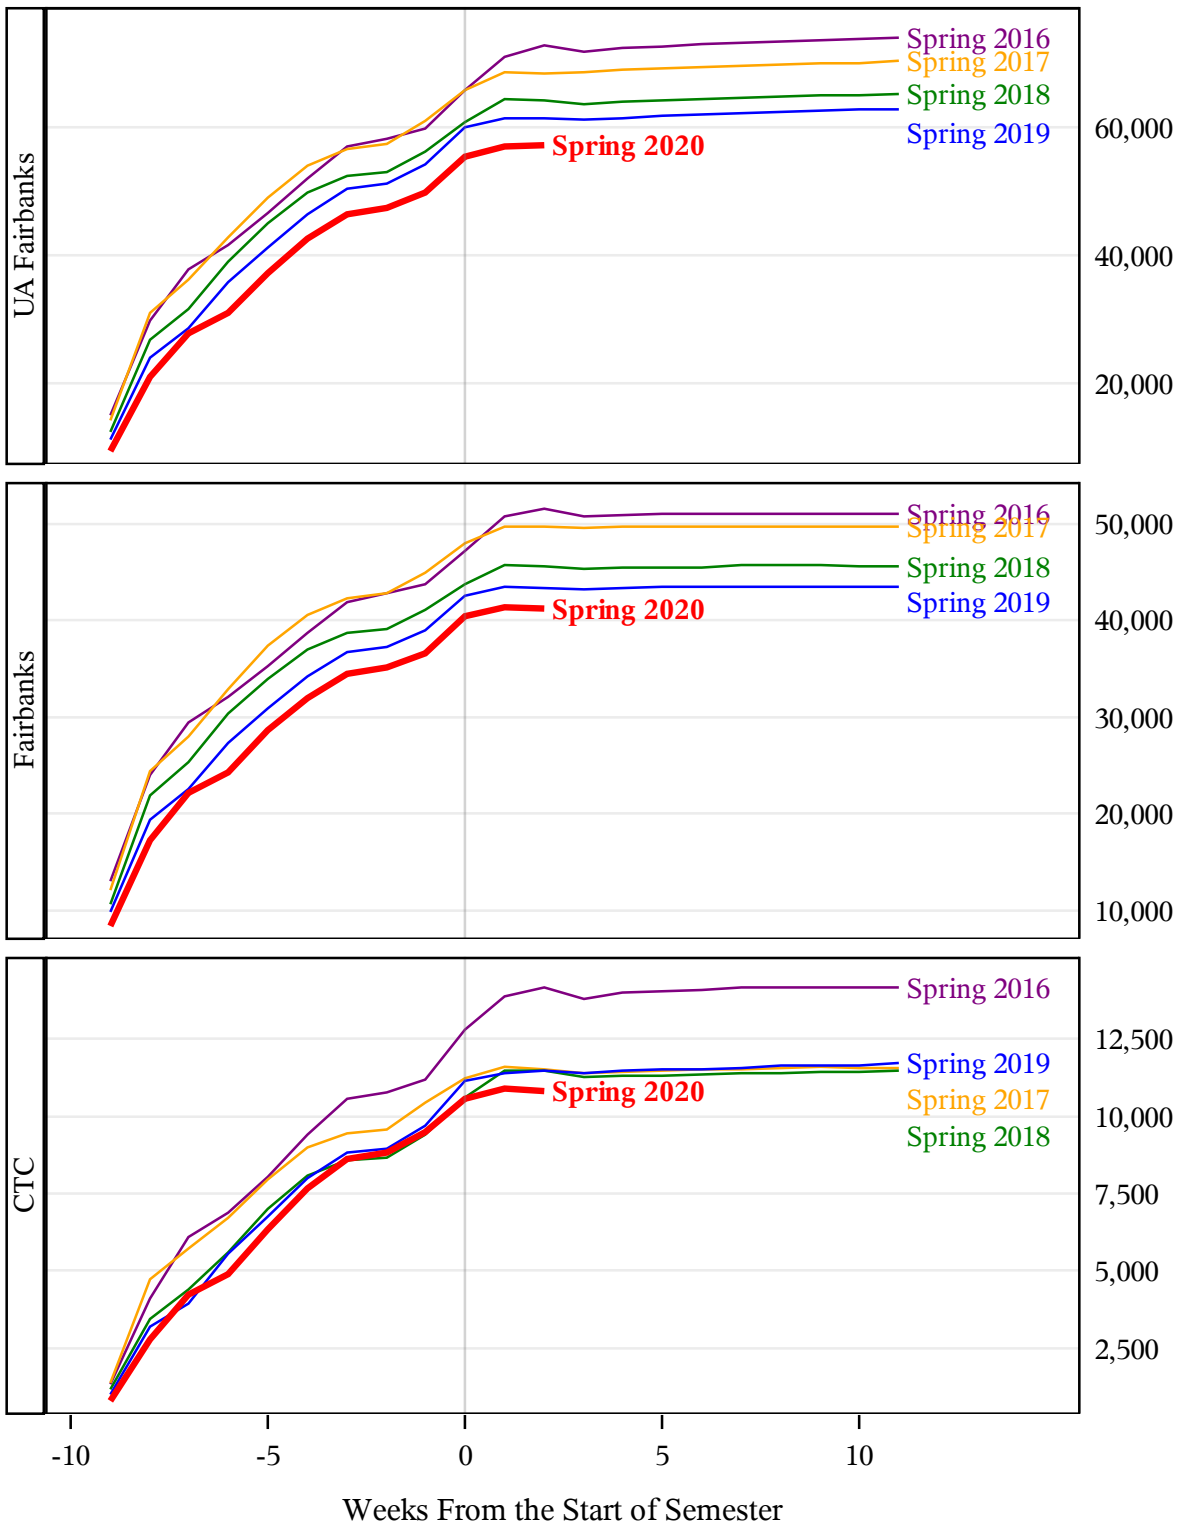

**University of Alaska Fairbanks - Early Semester Report
 Student Credit Hours Generated by Registration Week
 Spring 2016 - Spring 2020**

**University of Alaska Fairbanks - Early Semester Report
 Student Credit Hours Generated by Registration Week
 Spring 2016 - Spring 2020**

**University of Alaska Fairbanks - Early Semester Report
 Student Credit Hours Generated by Registration Week
 Spring 2016 - Spring 2020**