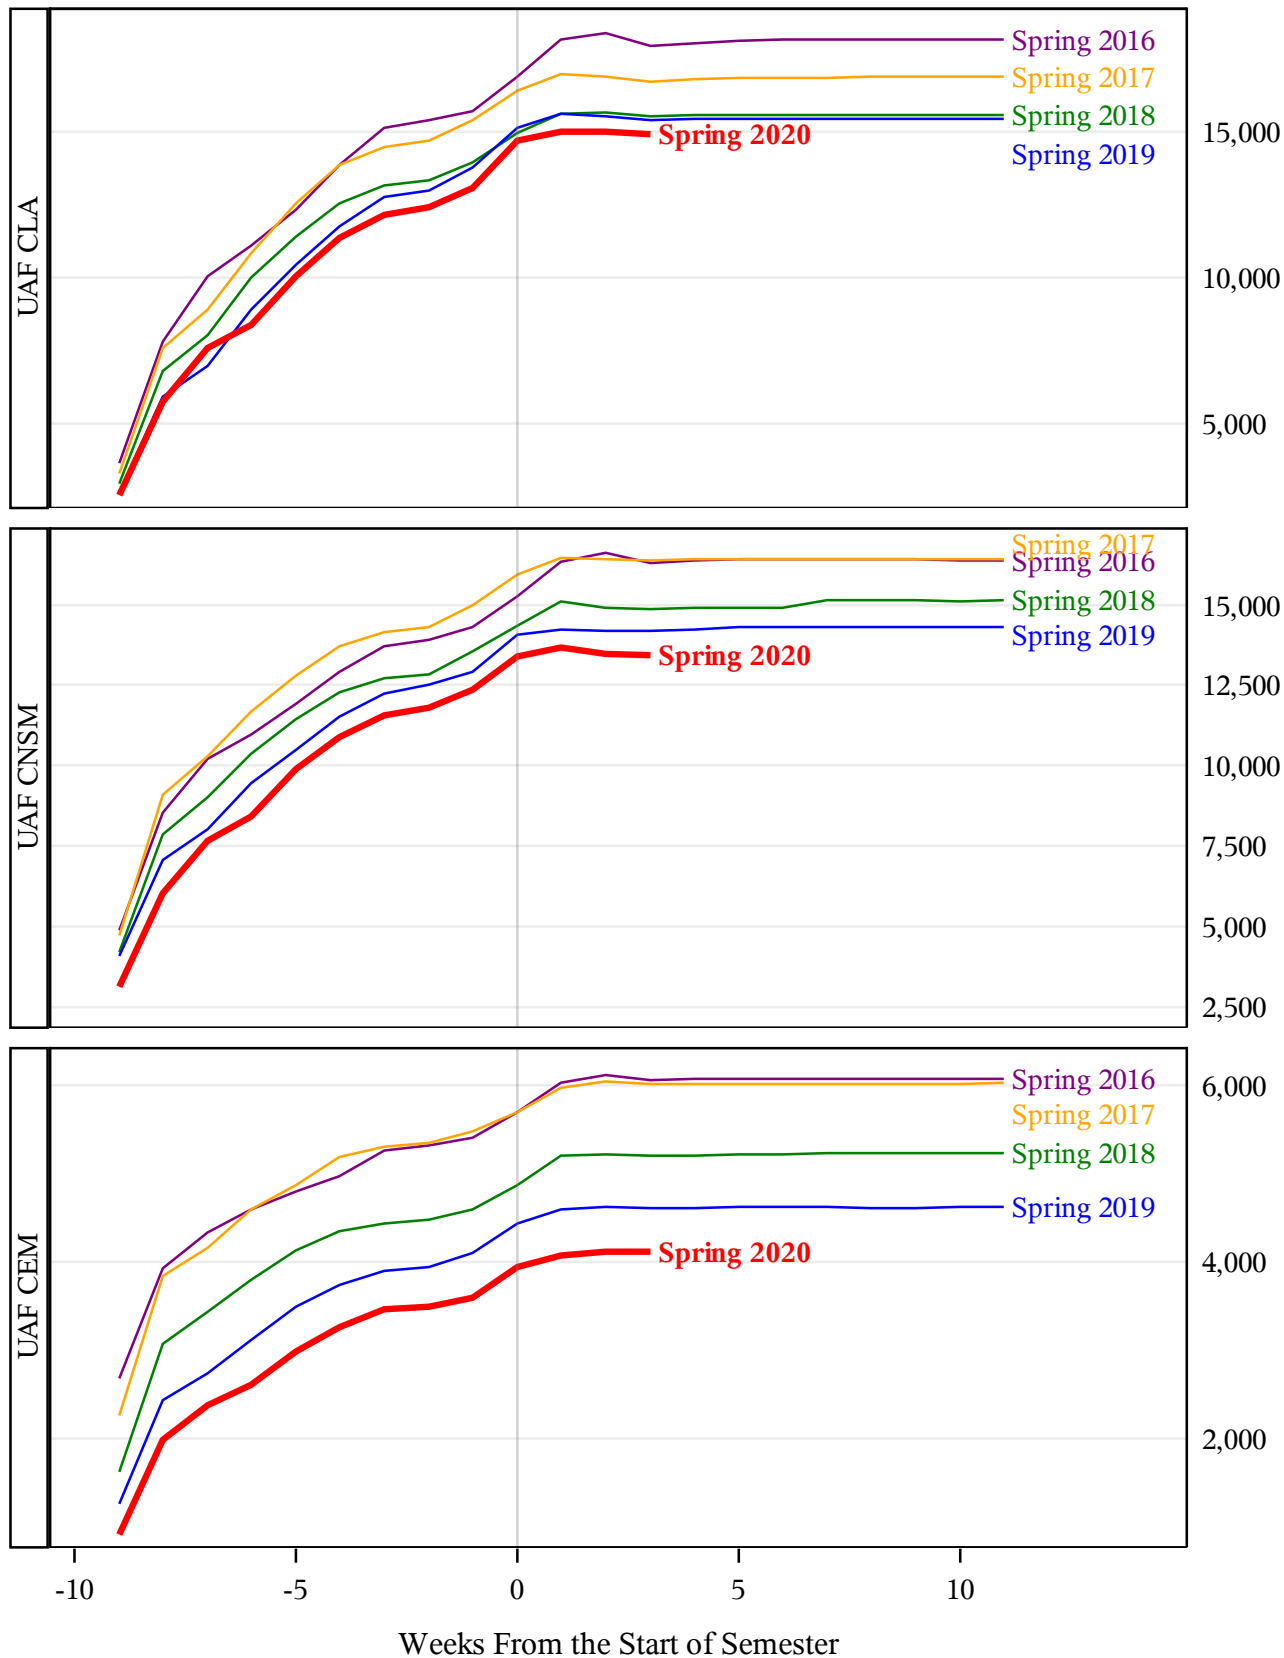

**University of Alaska Fairbanks - Early Semester Report
 Student Credit Hours Generated by Registration Week
 Spring 2016 - Spring 2020**

**University of Alaska Fairbanks - Early Semester Report
 Student Credit Hours Generated by Registration Week
 Spring 2016 - Spring 2020**

**University of Alaska Fairbanks - Early Semester Report
 Student Credit Hours Generated by Registration Week
 Spring 2016 - Spring 2020**

*University of Alaska Fairbanks - Early Semester Report
 Student Credit Hours Generated by Registration Week
 Spring 2016 - Spring 2020*