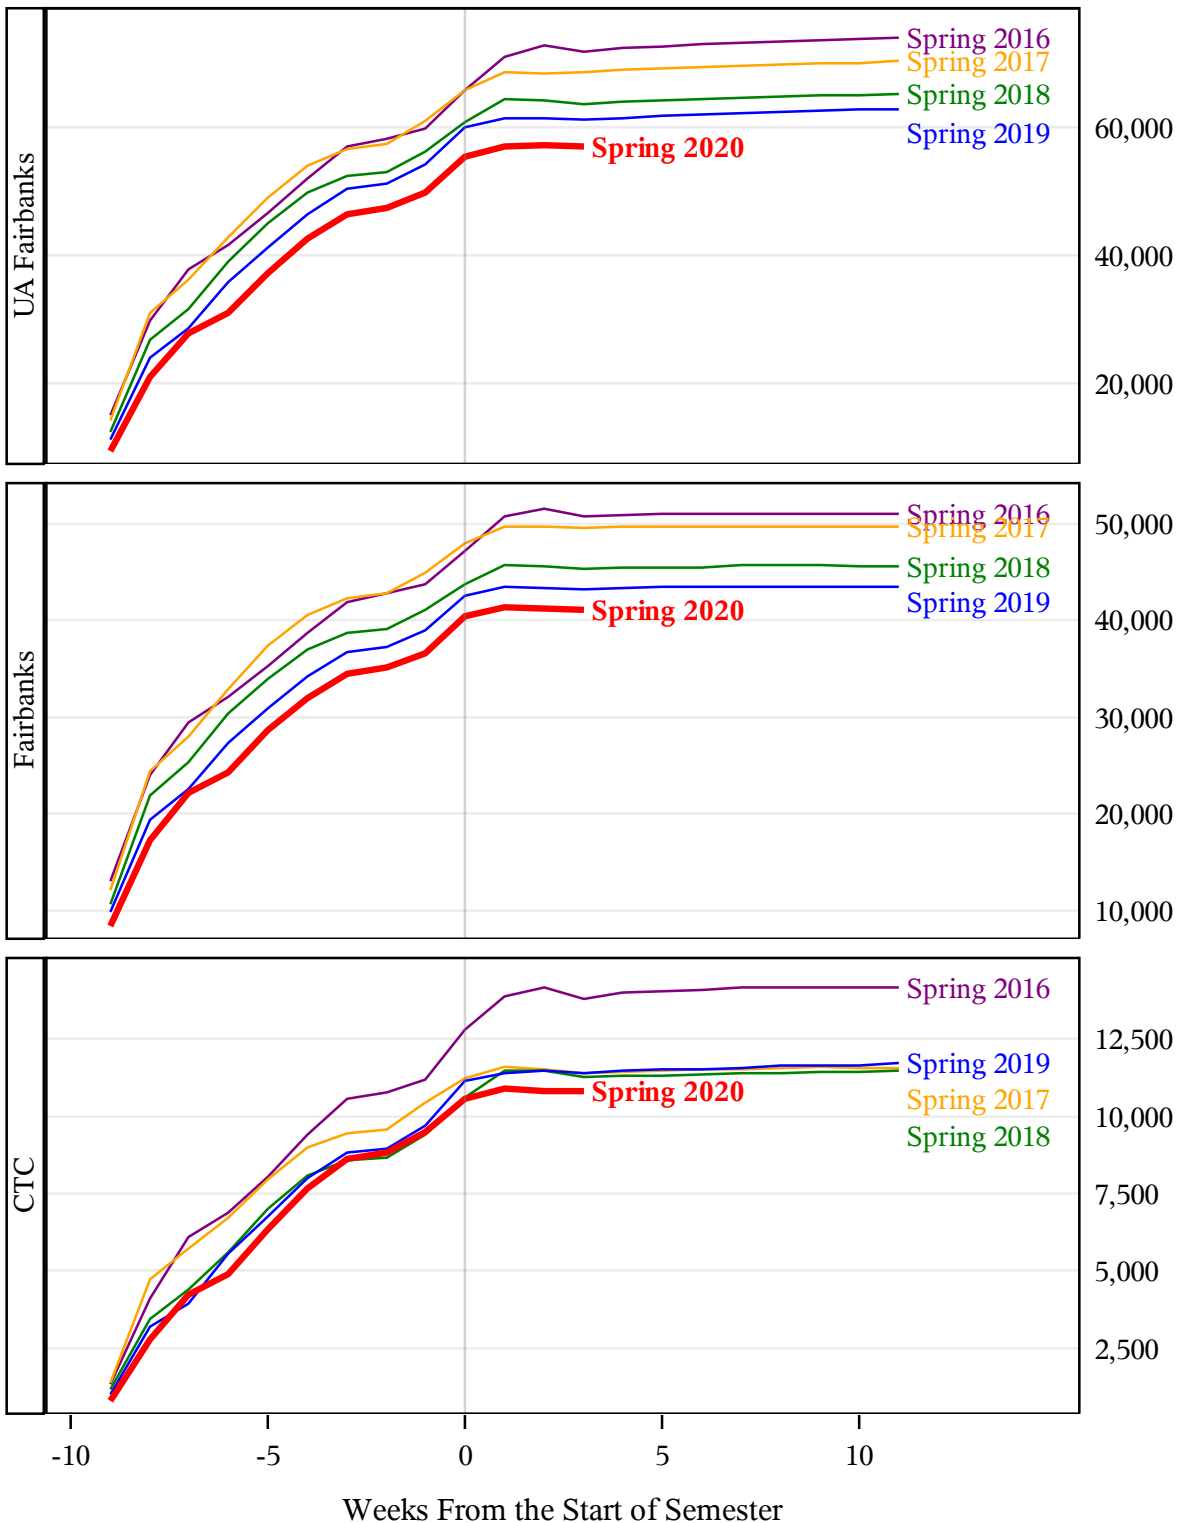

**University of Alaska Fairbanks - Early Semester Report
 Student Credit Hours Generated by Registration Week
 Spring 2016 - Spring 2020**

**University of Alaska Fairbanks - Early Semester Report
 Student Credit Hours Generated by Registration Week
 Spring 2016 - Spring 2020**

**University of Alaska Fairbanks - Early Semester Report
 Student Credit Hours Generated by Registration Week
 Spring 2016 - Spring 2020**

*University of Alaska Fairbanks - Early Semester Report
 Student Credit Hours Generated by Registration Week
 Spring 2016 - Spring 2020*