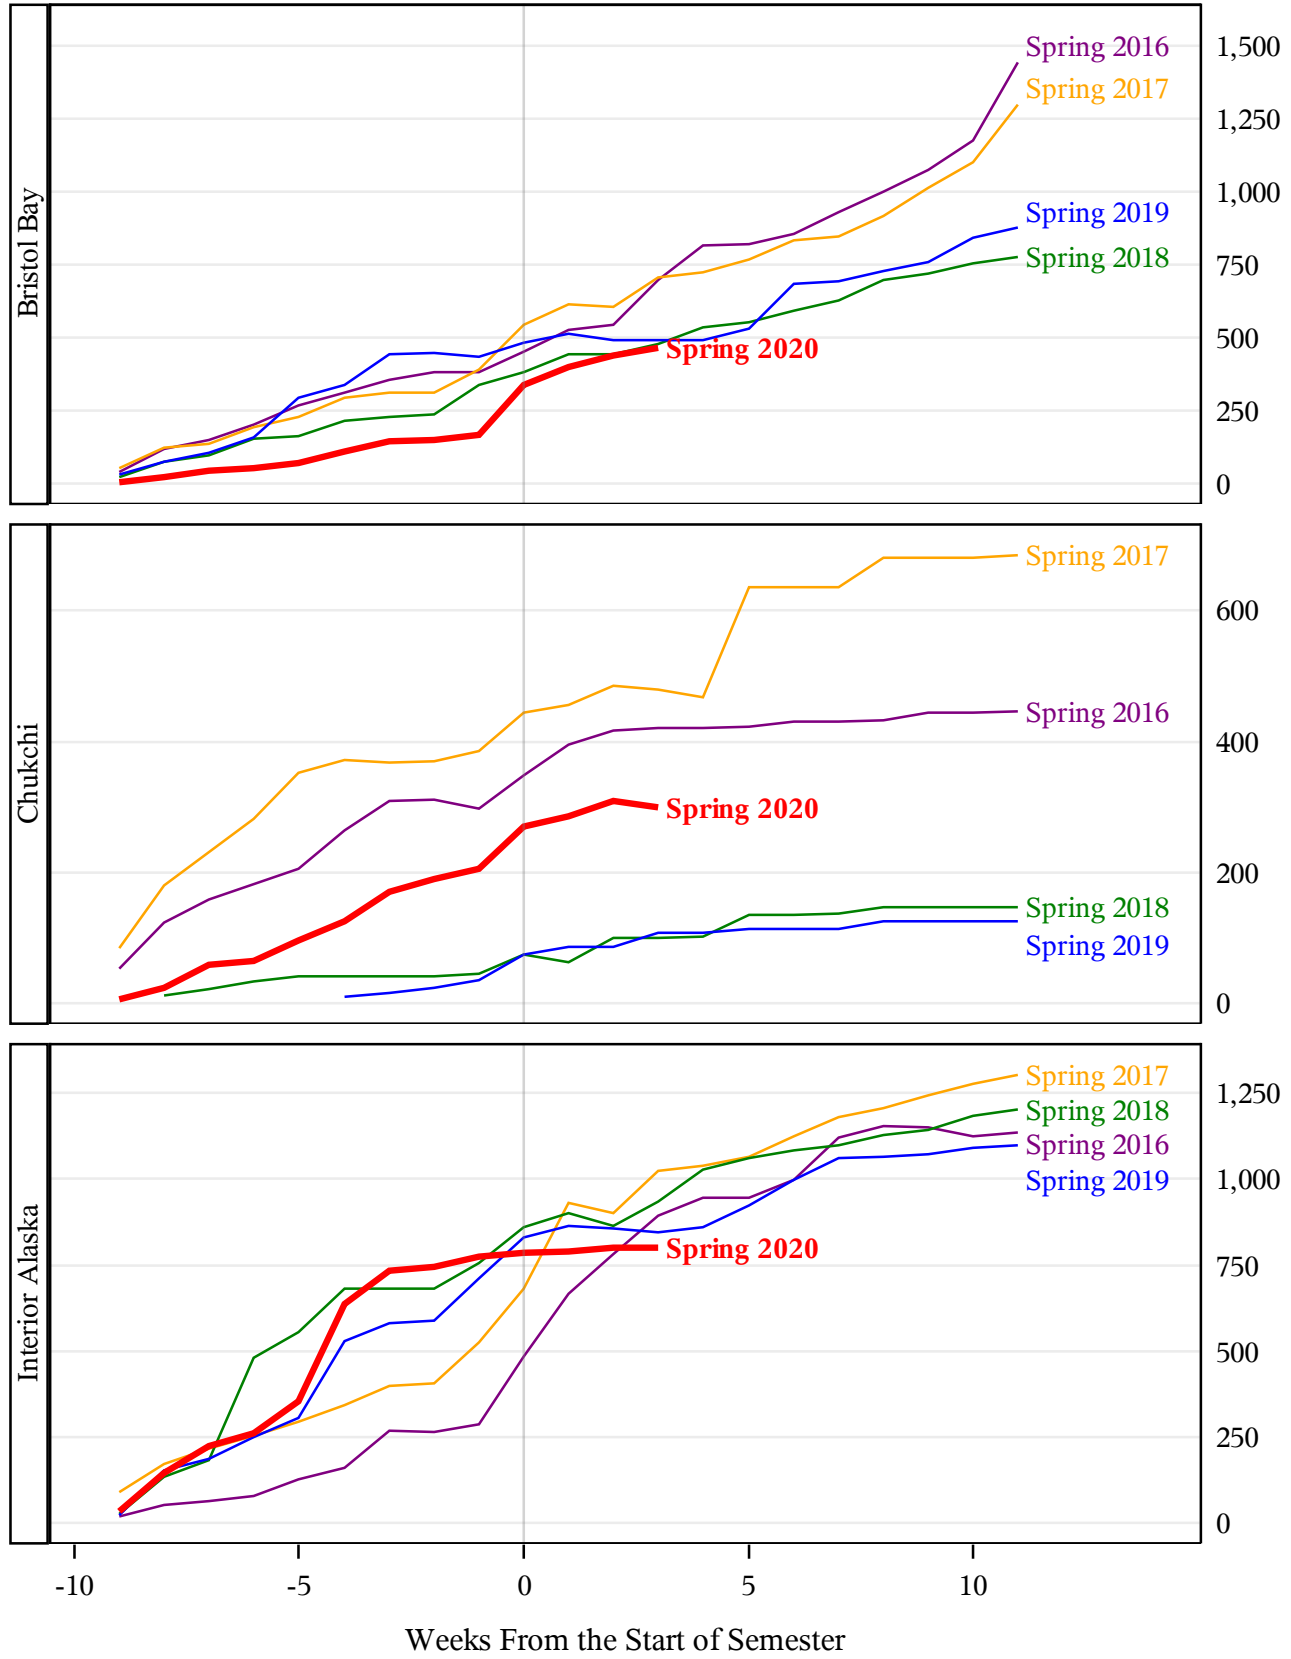

**University of Alaska Fairbanks - Early Semester Report
 Student Credit Hours Generated by Registration Week
 Spring 2016 - Spring 2020**

**University of Alaska Fairbanks - Early Semester Report
 Student Credit Hours Generated by Registration Week
 Spring 2016 - Spring 2020**

**University of Alaska Fairbanks - Early Semester Report
 Student Credit Hours Generated by Registration Week
 Spring 2016 - Spring 2020**

*University of Alaska Fairbanks - Early Semester Report
 Student Credit Hours Generated by Registration Week
 Spring 2016 - Spring 2020*