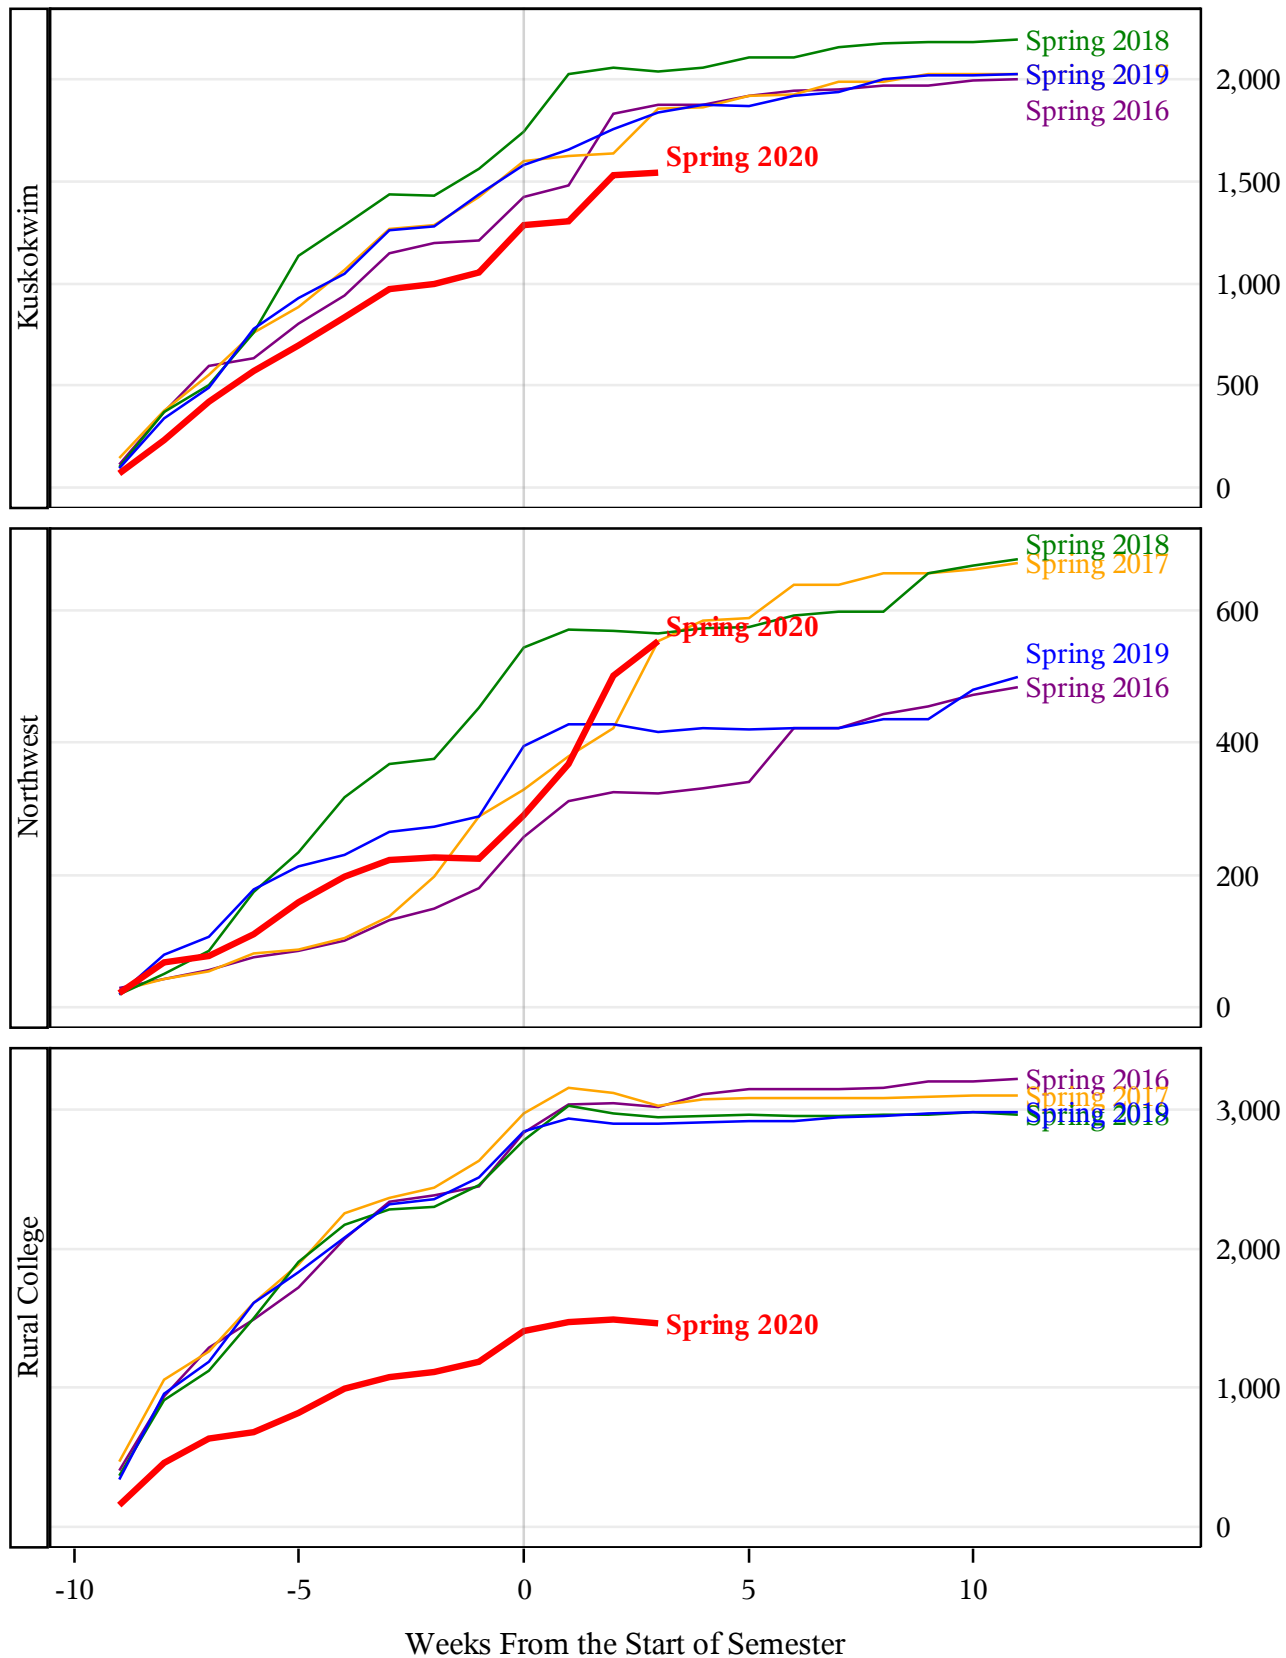

**University of Alaska Fairbanks - Early Semester Report
 Student Credit Hours Generated by Registration Week
 Spring 2016 - Spring 2020**

**University of Alaska Fairbanks - Early Semester Report
 Student Credit Hours Generated by Registration Week
 Spring 2016 - Spring 2020**

**University of Alaska Fairbanks - Early Semester Report
 Student Credit Hours Generated by Registration Week
 Spring 2016 - Spring 2020**

*University of Alaska Fairbanks - Early Semester Report
 Student Credit Hours Generated by Registration Week
 Spring 2016 - Spring 2020*

**University of Alaska Fairbanks - Early Semester Report
 Student Credit Hours Generated by Registration Week
 Spring 2016 - Spring 2020**