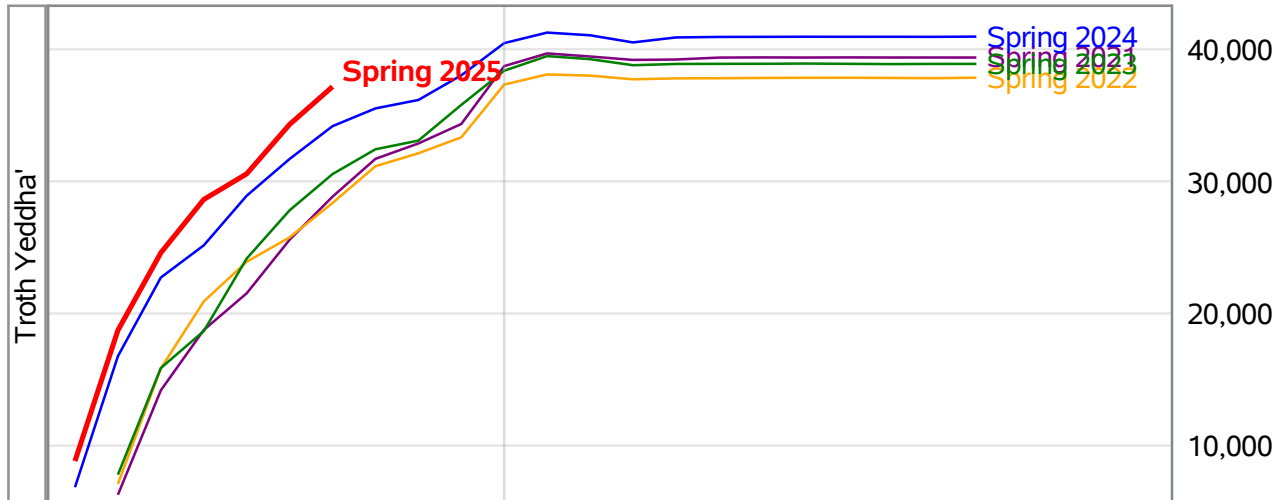

**University of Alaska Fairbanks - Early Semester Report
 Student Credit Hours Generated by Registration Week
 Spring 2021 - Spring 2025**

Weeks From the Start of Semester

**University of Alaska Fairbanks - Early Semester Report
 Student Credit Hours Generated by Registration Week
 Spring 2021 - Spring 2025**

**University of Alaska Fairbanks - Early Semester Report
 Student Credit Hours Generated by Registration Week
 Spring 2021 - Spring 2025**

**University of Alaska Fairbanks - Early Semester Report
 Student Credit Hours Generated by Registration Week
 Spring 2021 - Spring 2025**