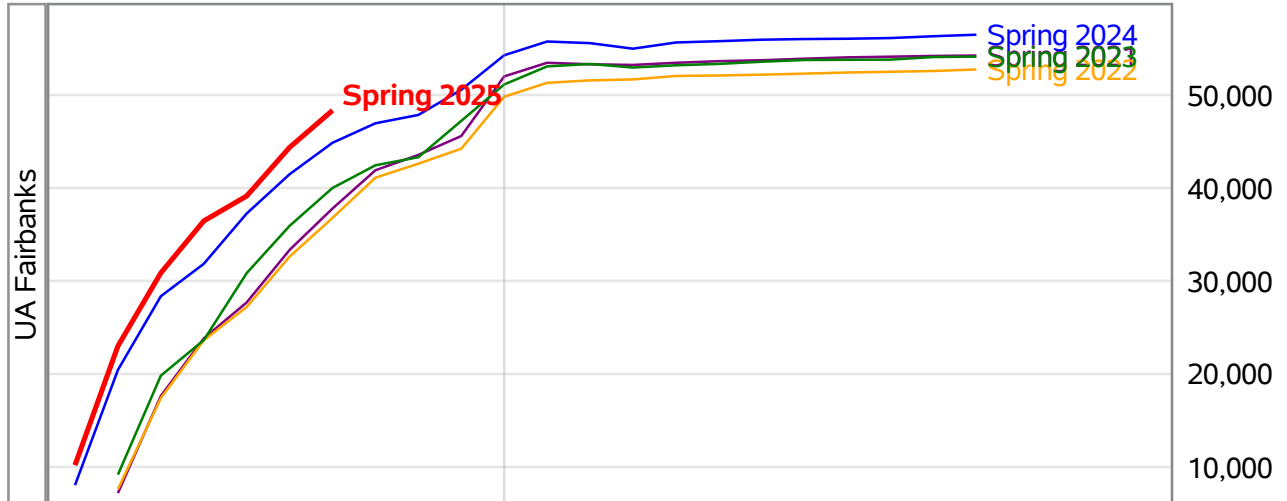

**University of Alaska Fairbanks - Early Semester Report
 Student Credit Hours Generated by Registration Week
 Spring 2021 - Spring 2025**

Weeks From the Start of Semester

**University of Alaska Fairbanks - Early Semester Report
 Student Credit Hours Generated by Registration Week
 Spring 2021 - Spring 2025**

**University of Alaska Fairbanks - Early Semester Report
 Student Credit Hours Generated by Registration Week
 Spring 2021 - Spring 2025**

**University of Alaska Fairbanks - Early Semester Report
 Student Credit Hours Generated by Registration Week
 Spring 2021 - Spring 2025**