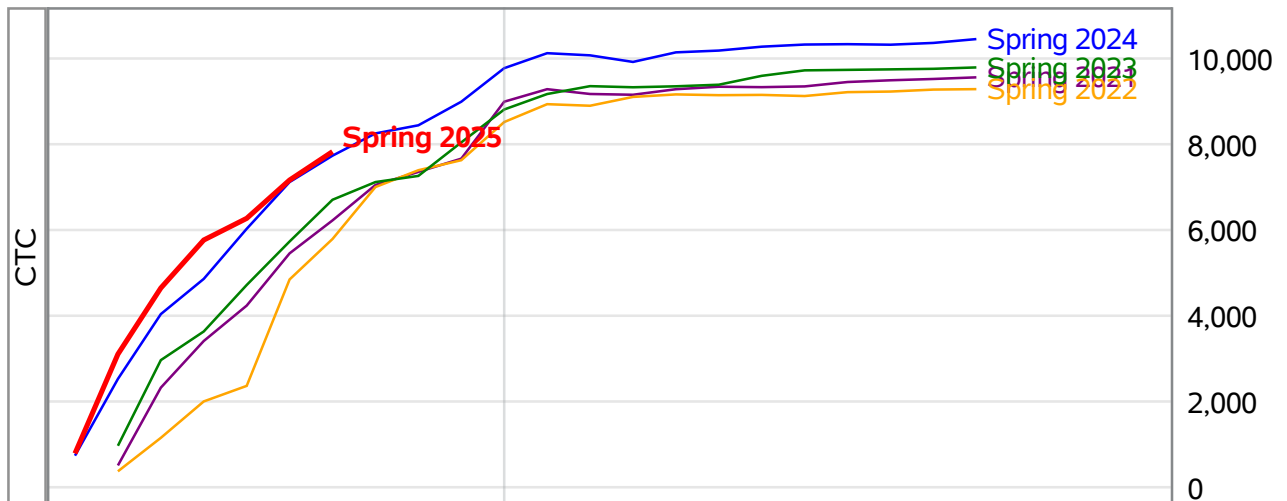

**University of Alaska Fairbanks - Early Semester Report
 Student Credit Hours Generated by Registration Week
 Spring 2021 - Spring 2025**

Weeks From the Start of Semester

**University of Alaska Fairbanks - Early Semester Report
 Student Credit Hours Generated by Registration Week
 Spring 2021 - Spring 2025**

**University of Alaska Fairbanks - Early Semester Report
 Student Credit Hours Generated by Registration Week
 Spring 2021 - Spring 2025**

**University of Alaska Fairbanks - Early Semester Report
 Student Credit Hours Generated by Registration Week
 Spring 2021 - Spring 2025**