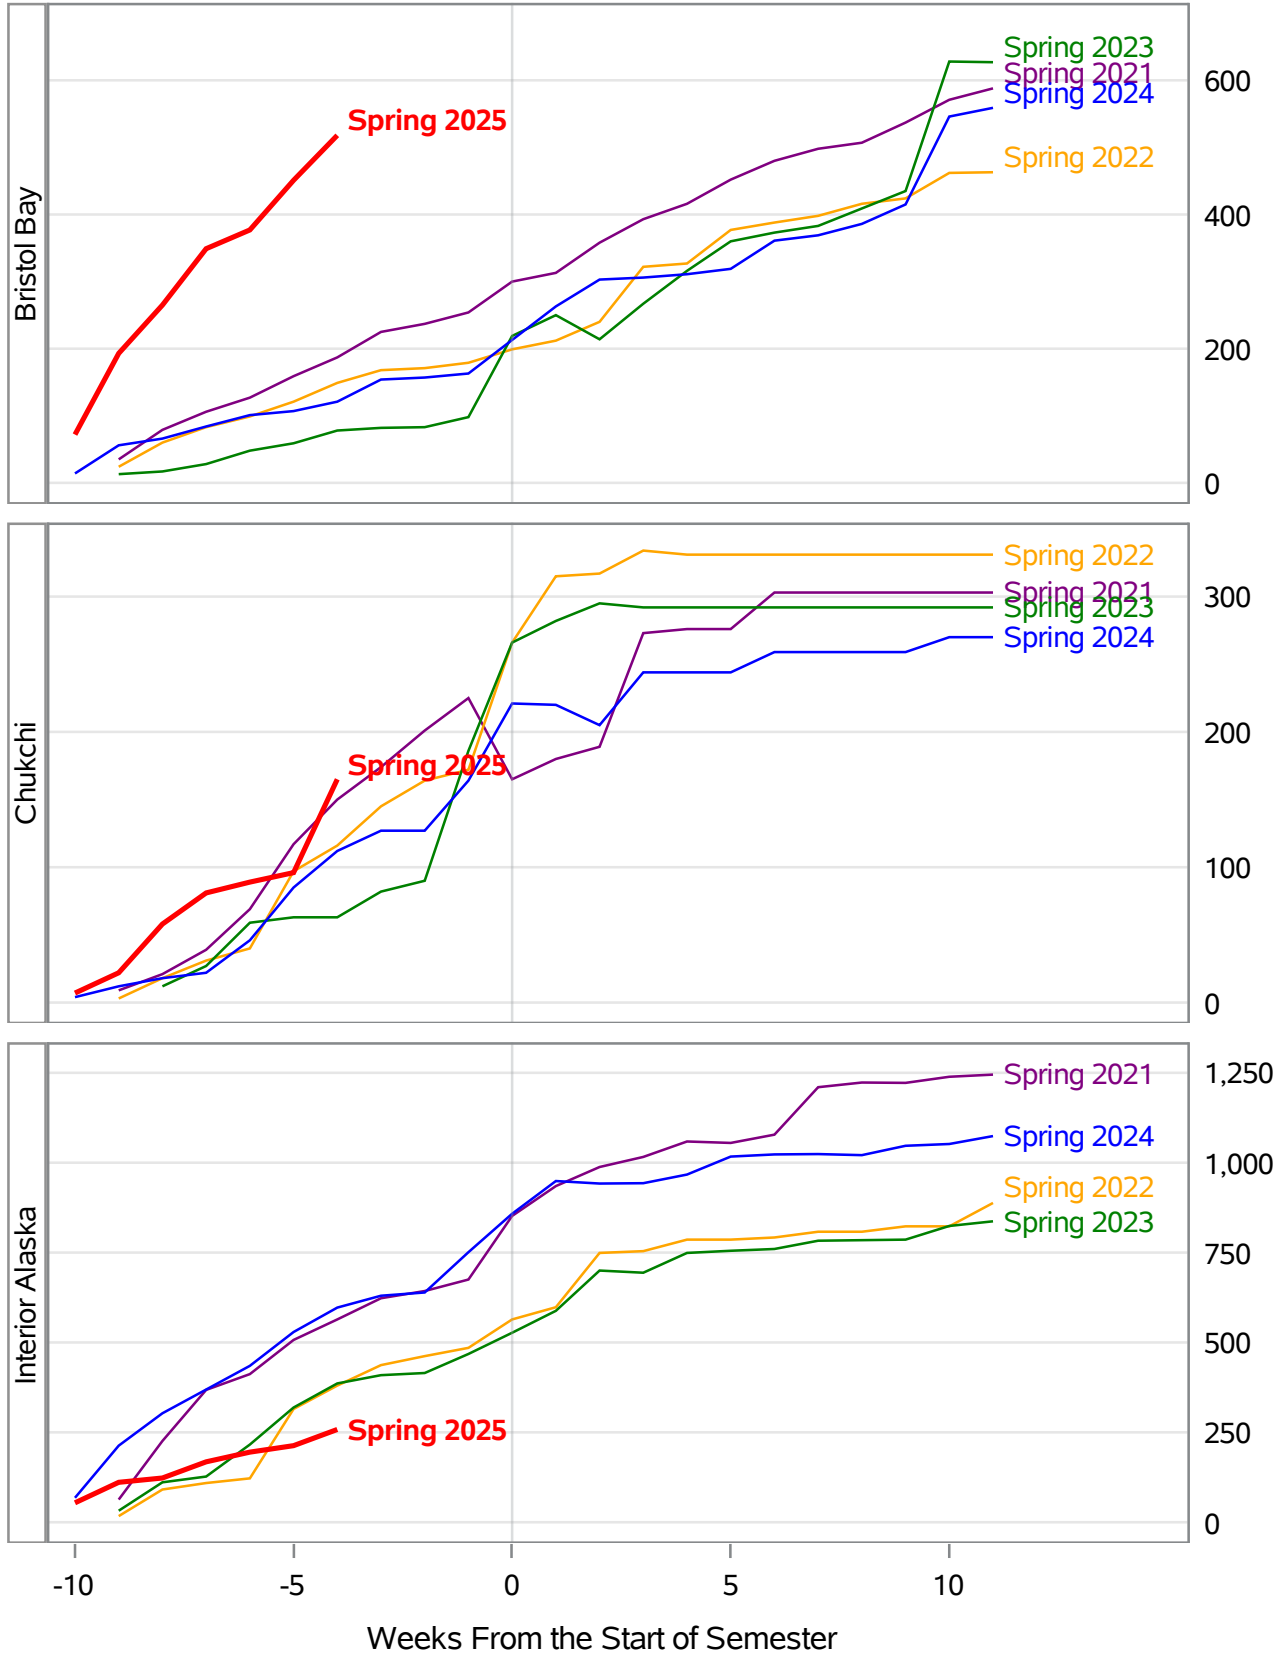

**University of Alaska Fairbanks - Early Semester Report
 Student Credit Hours Generated by Registration Week
 Spring 2021 - Spring 2025**

Weeks From the Start of Semester

**University of Alaska Fairbanks - Early Semester Report
 Student Credit Hours Generated by Registration Week
 Spring 2021 - Spring 2025**

**University of Alaska Fairbanks - Early Semester Report
 Student Credit Hours Generated by Registration Week
 Spring 2021 - Spring 2025**

**University of Alaska Fairbanks - Early Semester Report
 Student Credit Hours Generated by Registration Week
 Spring 2021 - Spring 2025**

**University of Alaska Fairbanks - Early Semester Report
 Student Credit Hours Generated by Registration Week
 Spring 2021 - Spring 2025**

University of Alaska Fairbanks - Early Semester Report
Student Credit Hours Generated by Registration Week
Spring 2021 - Spring 2025