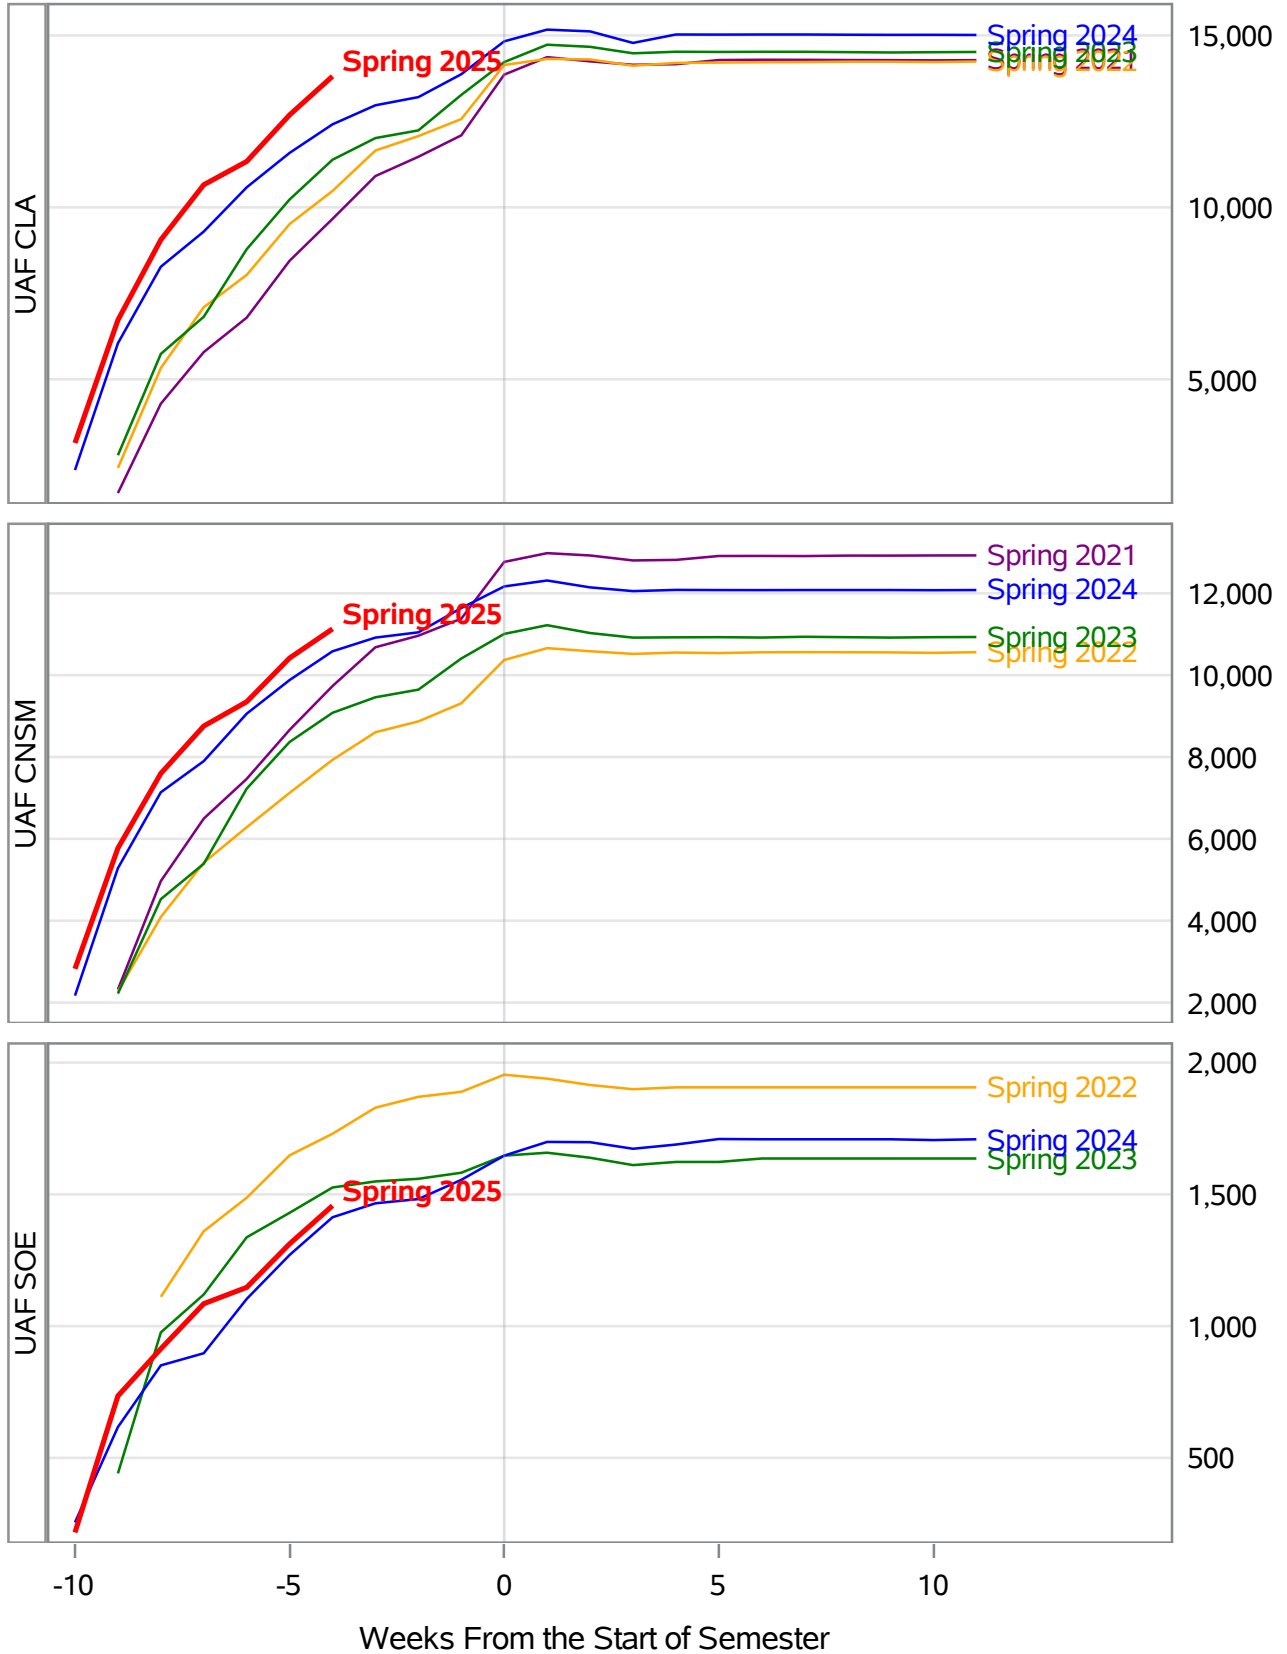

**University of Alaska Fairbanks - Early Semester Report
 Student Credit Hours Generated by Registration Week
 Spring 2021 - Spring 2025**

Weeks From the Start of Semester

**University of Alaska Fairbanks - Early Semester Report
 Student Credit Hours Generated by Registration Week
 Spring 2021 - Spring 2025**

**University of Alaska Fairbanks - Early Semester Report
 Student Credit Hours Generated by Registration Week
 Spring 2021 - Spring 2025**

**University of Alaska Fairbanks - Early Semester Report
 Student Credit Hours Generated by Registration Week
 Spring 2021 - Spring 2025**

**University of Alaska Fairbanks - Early Semester Report
 Student Credit Hours Generated by Registration Week
 Spring 2021 - Spring 2025**

University of Alaska Fairbanks - Early Semester Report
Student Credit Hours Generated by Registration Week
Spring 2021 - Spring 2025