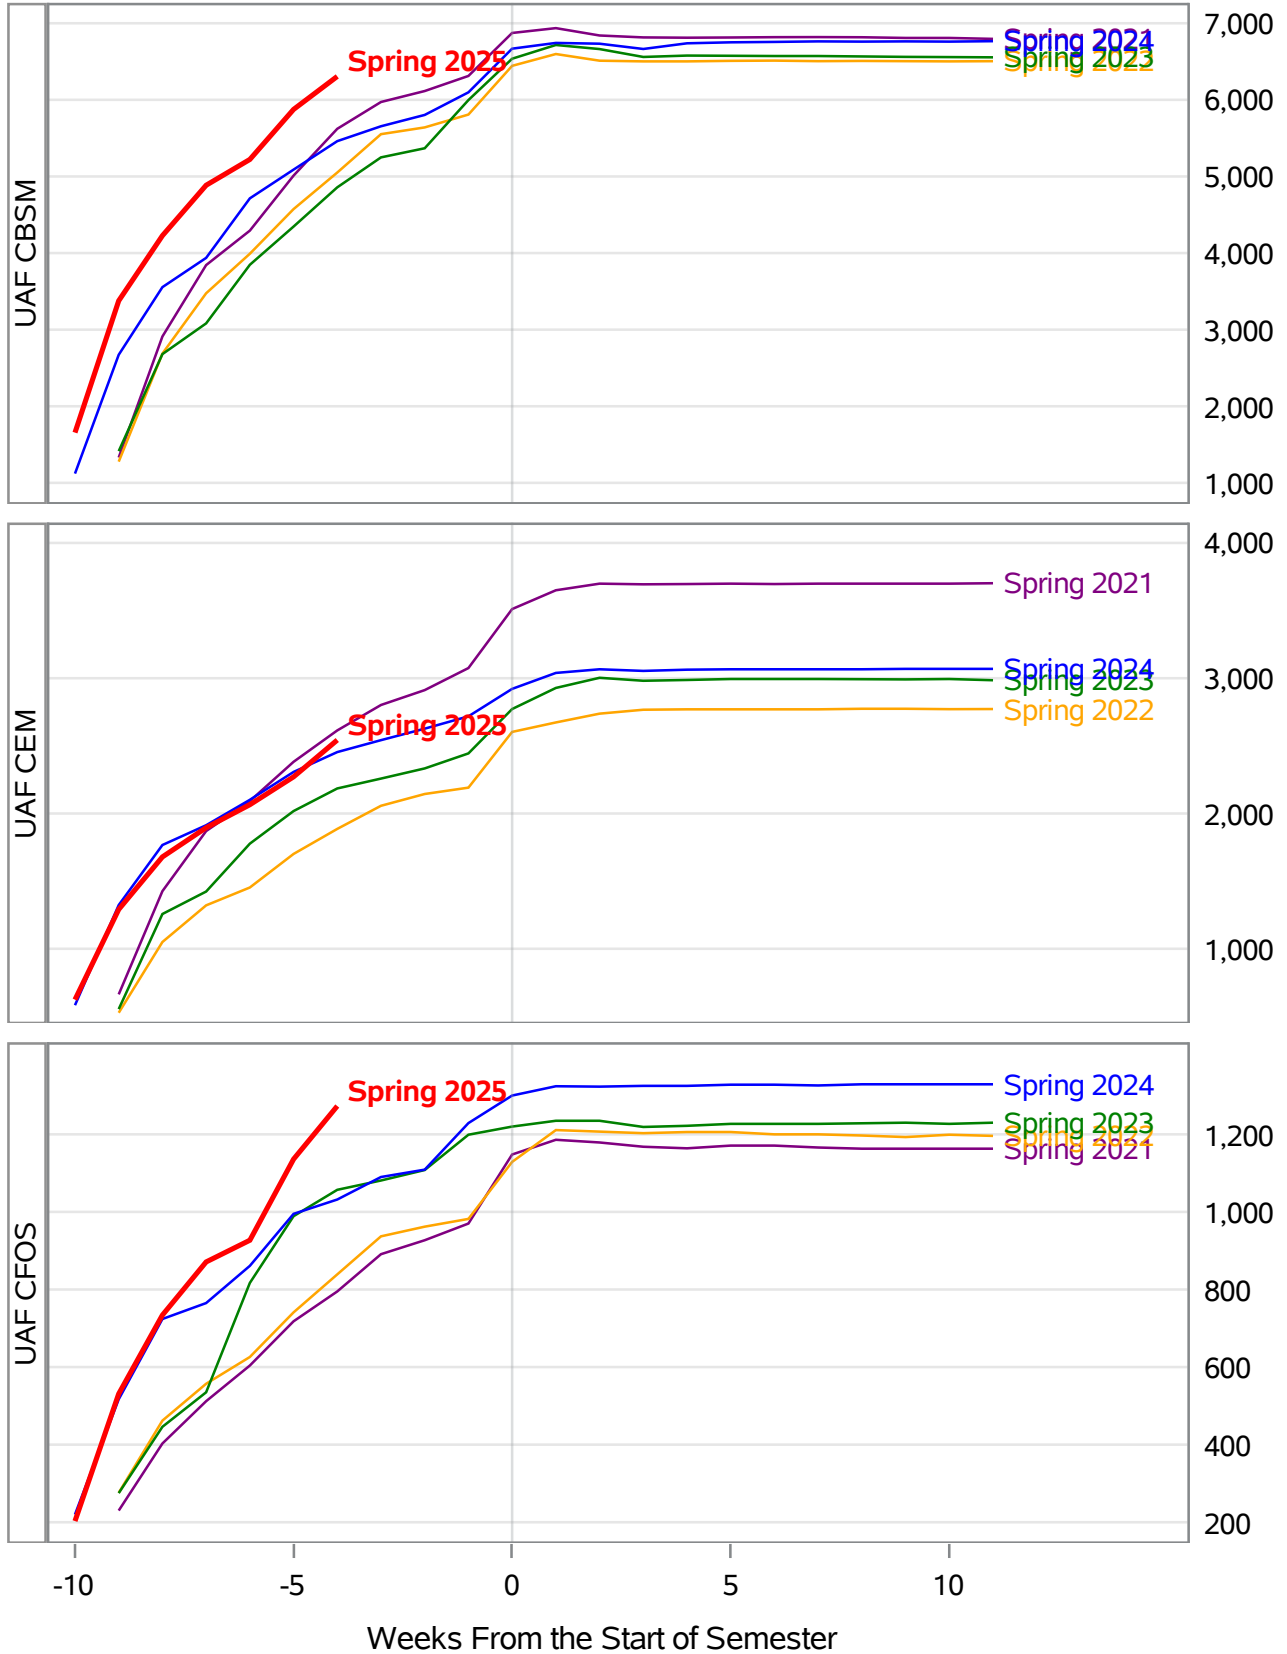

**University of Alaska Fairbanks - Early Semester Report
 Student Credit Hours Generated by Registration Week
 Spring 2021 - Spring 2025**

Weeks From the Start of Semester

**University of Alaska Fairbanks - Early Semester Report
 Student Credit Hours Generated by Registration Week
 Spring 2021 - Spring 2025**

**University of Alaska Fairbanks - Early Semester Report
 Student Credit Hours Generated by Registration Week
 Spring 2021 - Spring 2025**

**University of Alaska Fairbanks - Early Semester Report
 Student Credit Hours Generated by Registration Week
 Spring 2021 - Spring 2025**

**University of Alaska Fairbanks - Early Semester Report
 Student Credit Hours Generated by Registration Week
 Spring 2021 - Spring 2025**

University of Alaska Fairbanks - Early Semester Report
Student Credit Hours Generated by Registration Week
Spring 2021 - Spring 2025