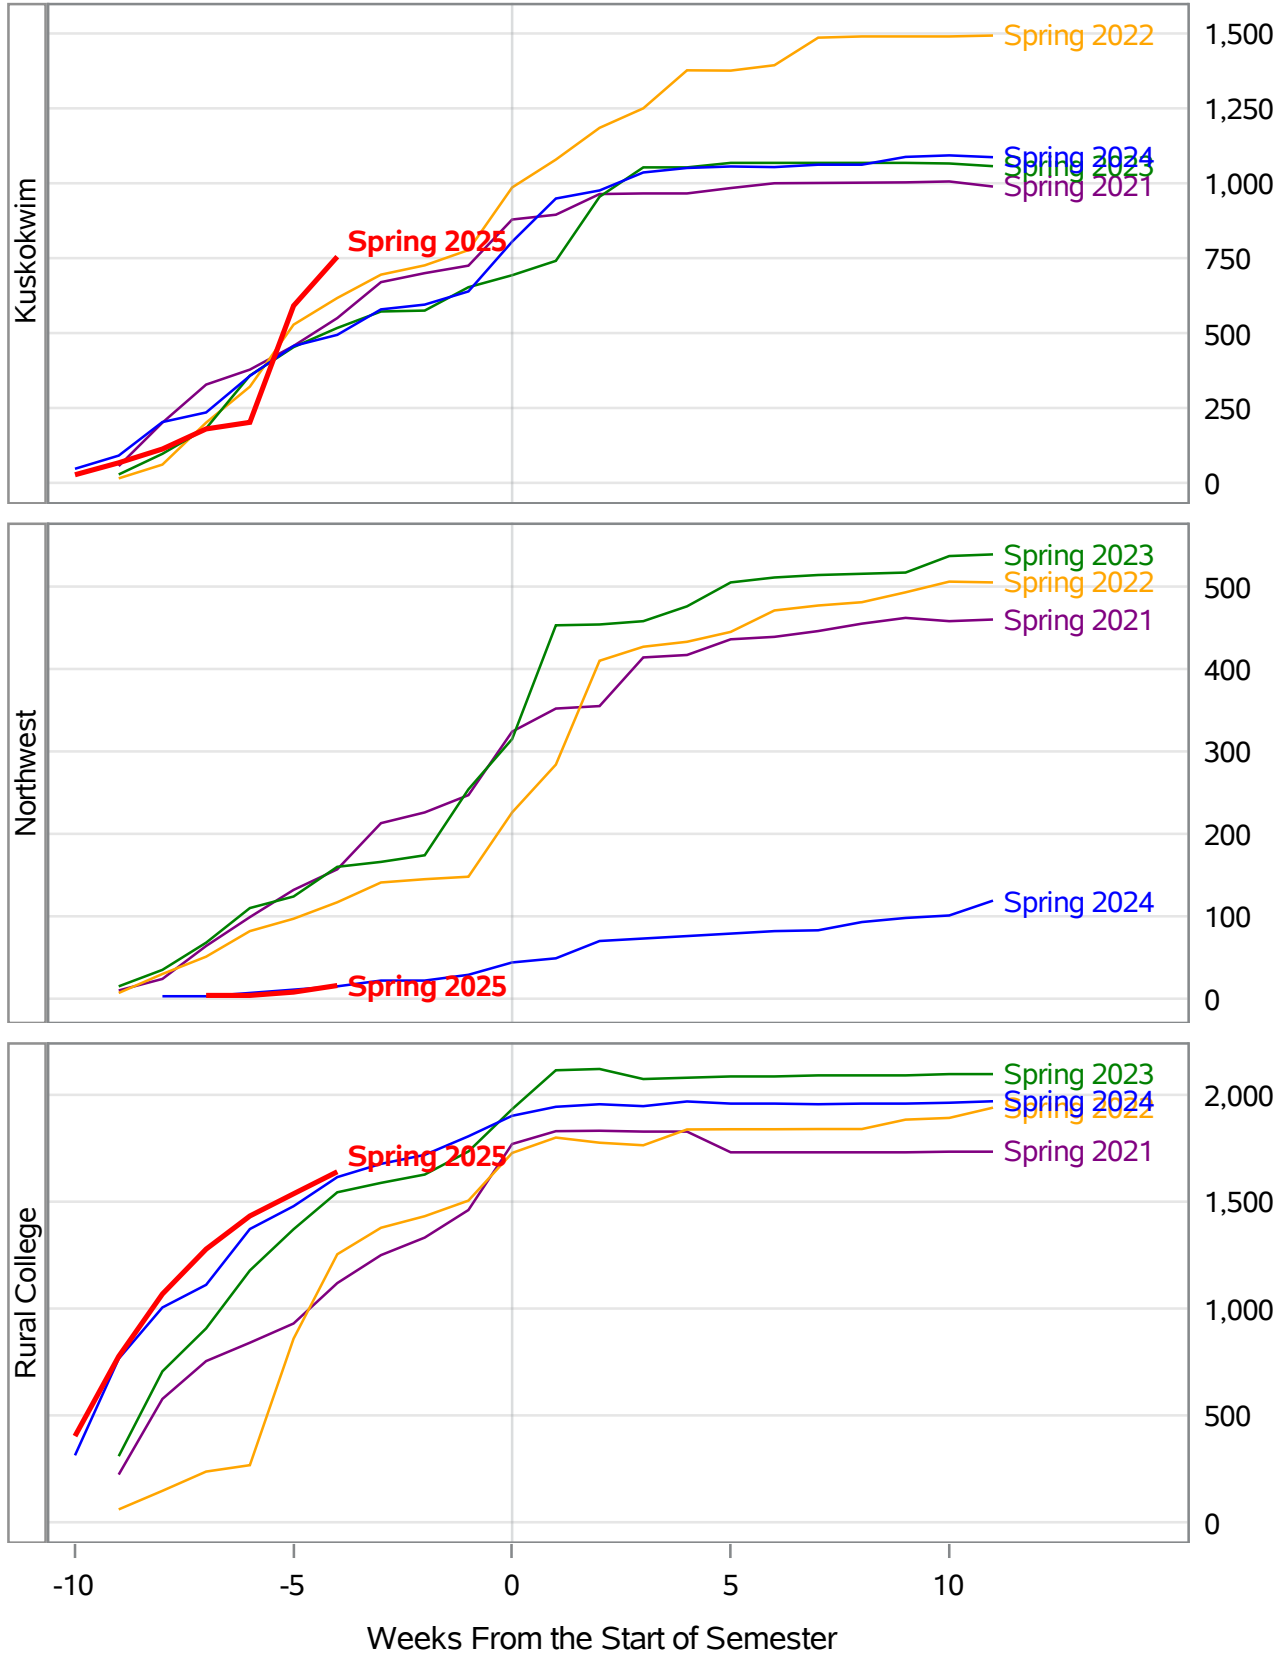

**University of Alaska Fairbanks - Early Semester Report
 Student Credit Hours Generated by Registration Week
 Spring 2021 - Spring 2025**

Weeks From the Start of Semester

**University of Alaska Fairbanks - Early Semester Report
 Student Credit Hours Generated by Registration Week
 Spring 2021 - Spring 2025**

**University of Alaska Fairbanks - Early Semester Report
 Student Credit Hours Generated by Registration Week
 Spring 2021 - Spring 2025**

**University of Alaska Fairbanks - Early Semester Report
 Student Credit Hours Generated by Registration Week
 Spring 2021 - Spring 2025**

**University of Alaska Fairbanks - Early Semester Report
 Student Credit Hours Generated by Registration Week
 Spring 2021 - Spring 2025**

University of Alaska Fairbanks - Early Semester Report
Student Credit Hours Generated by Registration Week
Spring 2021 - Spring 2025