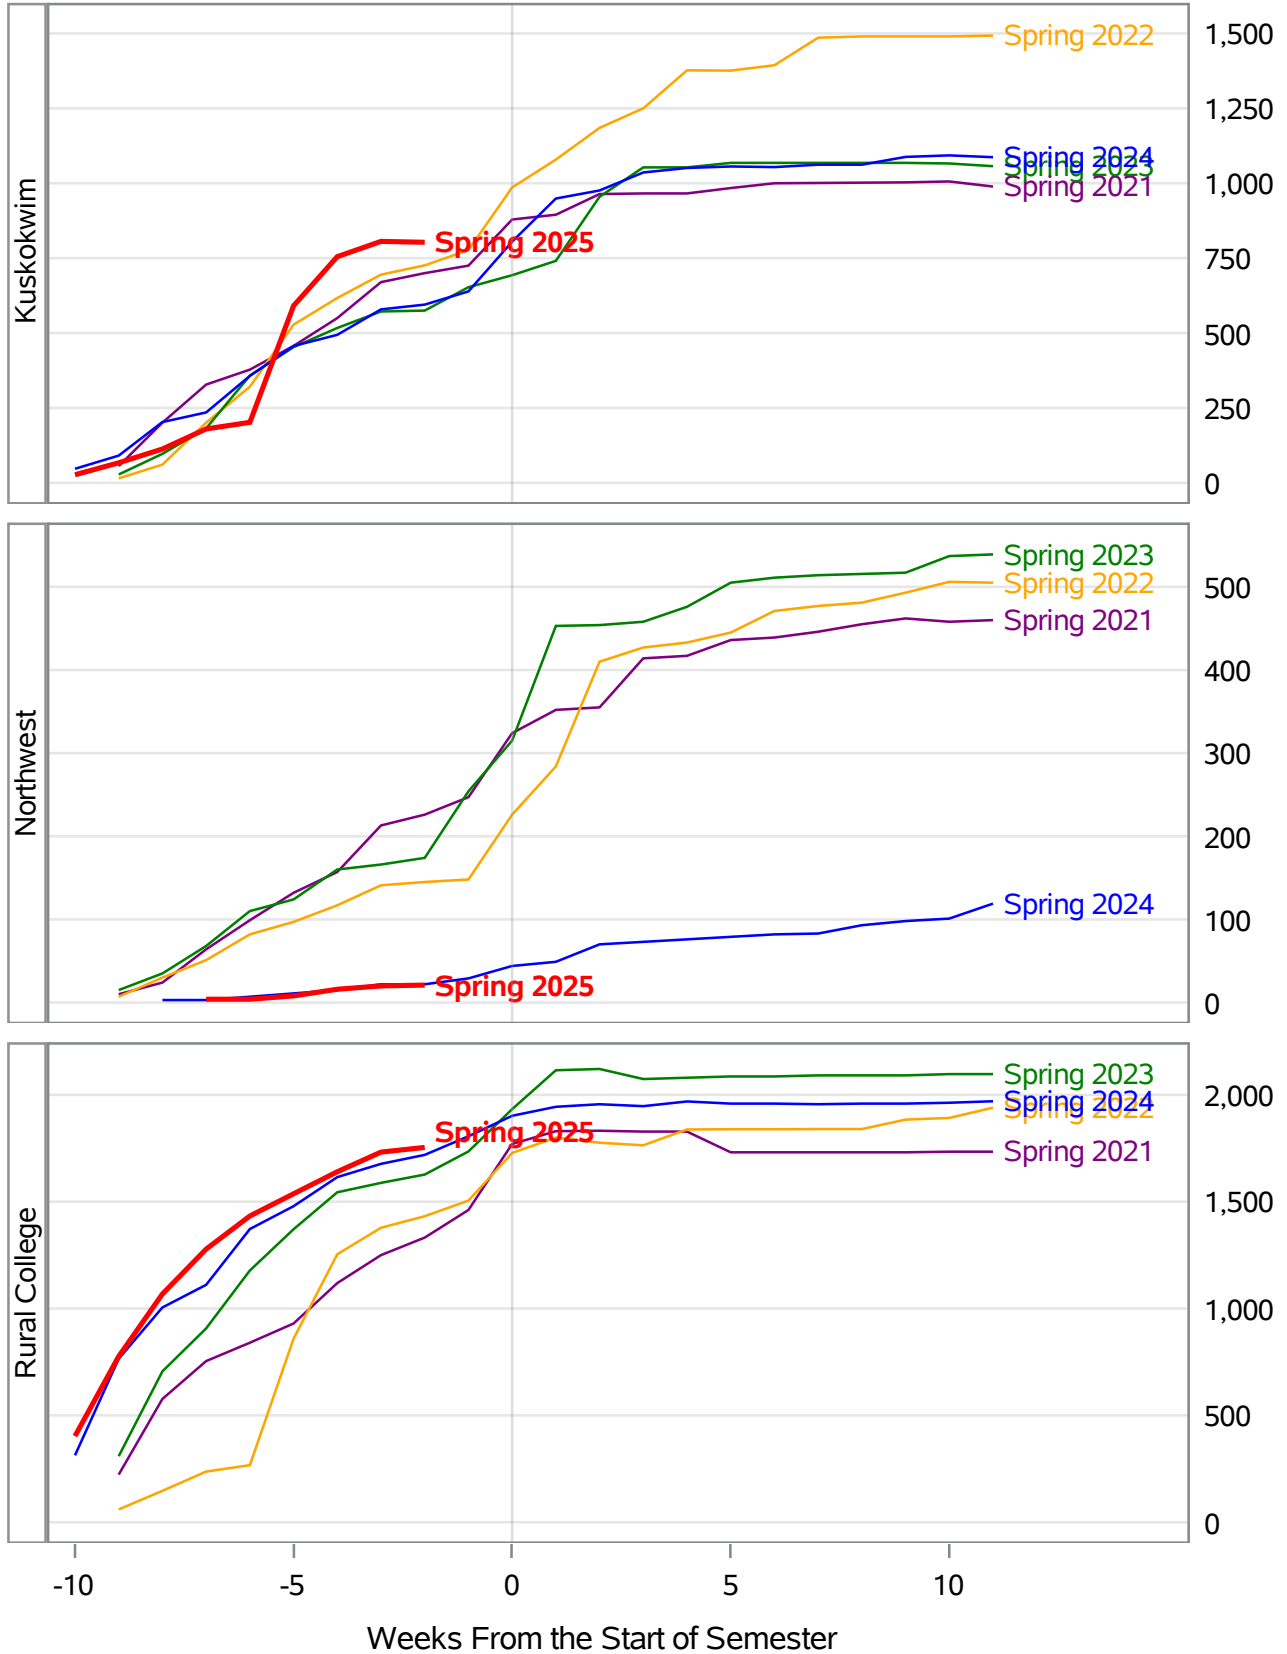

**University of Alaska Fairbanks - Early Semester Report  
 Student Credit Hours Generated by Registration Week  
 Spring 2021 - Spring 2025**

Weeks From the Start of Semester

**University of Alaska Fairbanks - Early Semester Report  
 Student Credit Hours Generated by Registration Week  
 Spring 2021 - Spring 2025**

**University of Alaska Fairbanks - Early Semester Report  
 Student Credit Hours Generated by Registration Week  
 Spring 2021 - Spring 2025**

**University of Alaska Fairbanks - Early Semester Report  
 Student Credit Hours Generated by Registration Week  
 Spring 2021 - Spring 2025**

**University of Alaska Fairbanks - Early Semester Report  
 Student Credit Hours Generated by Registration Week  
 Spring 2021 - Spring 2025**

University of Alaska Fairbanks - Early Semester Report  
Student Credit Hours Generated by Registration Week  
Spring 2021 - Spring 2025