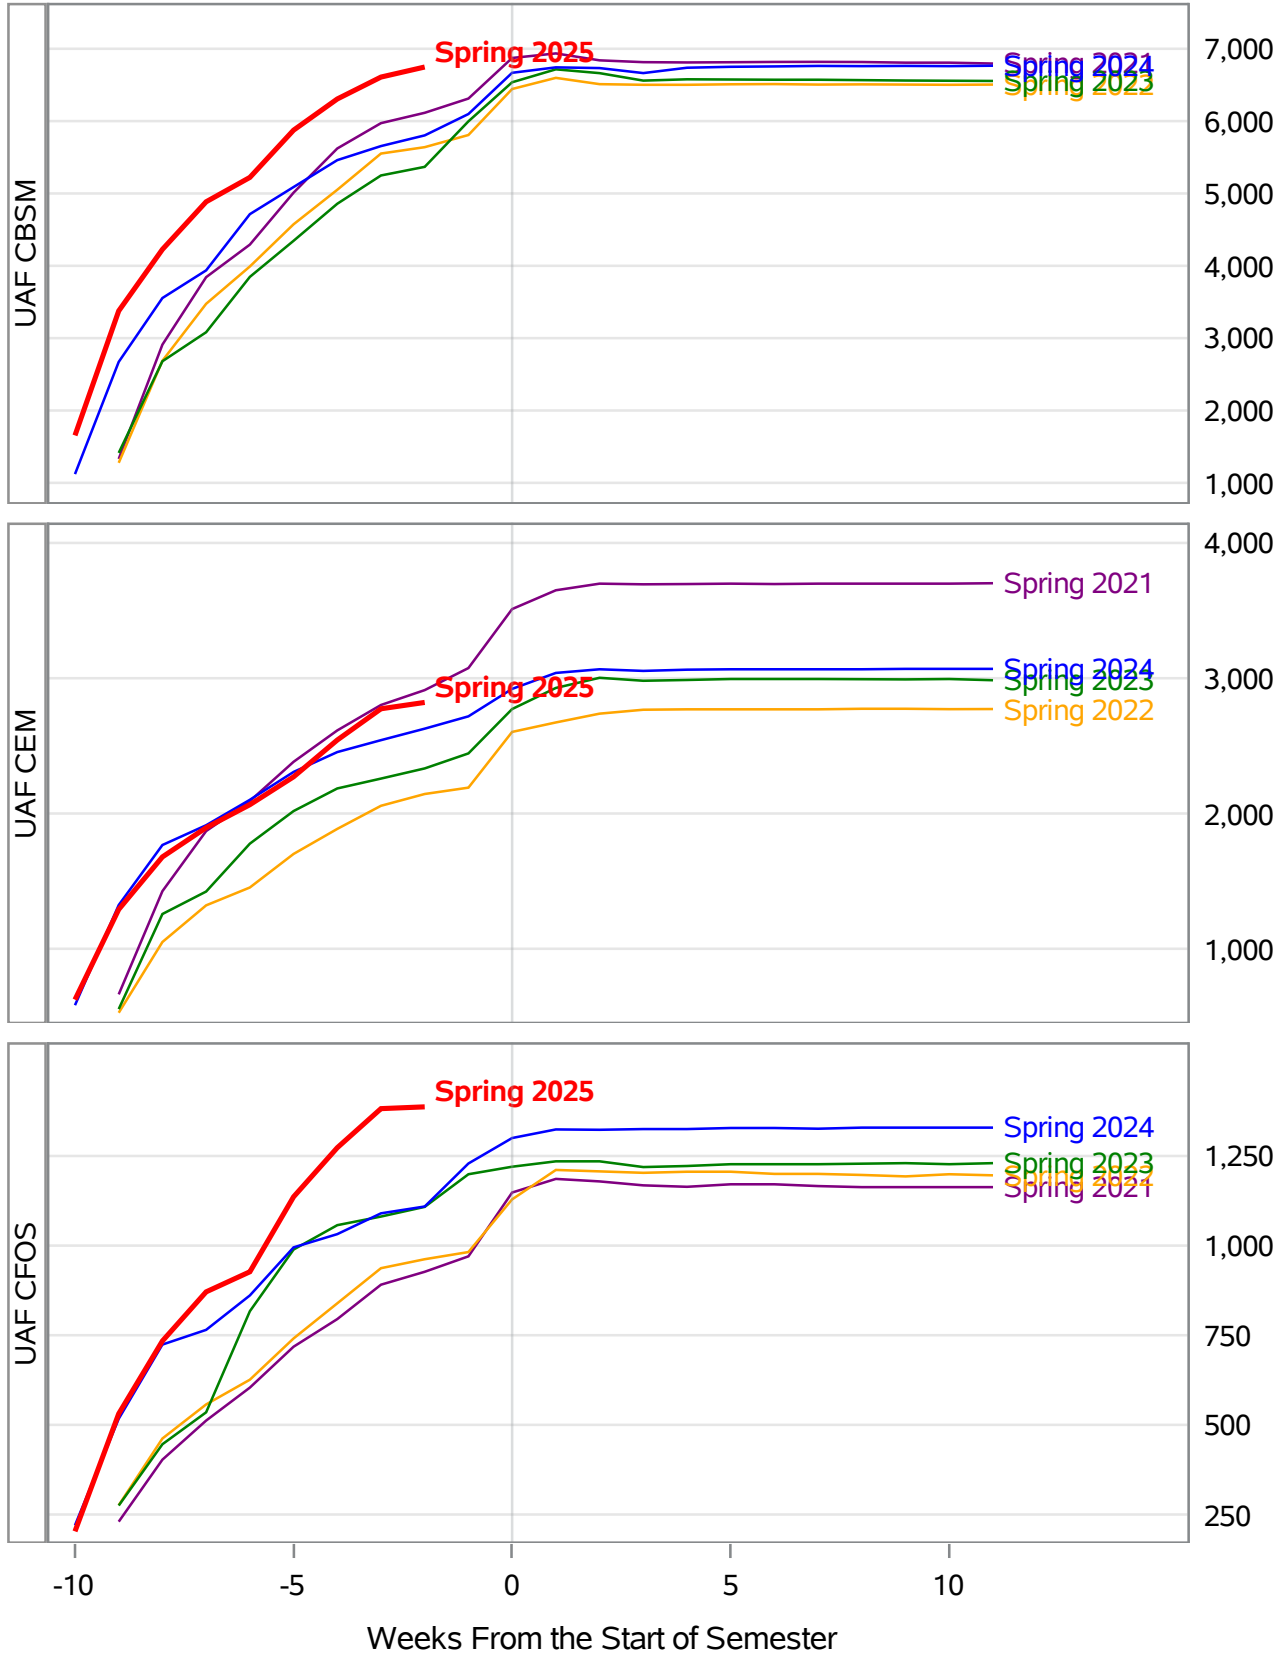

**University of Alaska Fairbanks - Early Semester Report  
 Student Credit Hours Generated by Registration Week  
 Spring 2021 - Spring 2025**

Weeks From the Start of Semester

**University of Alaska Fairbanks - Early Semester Report  
 Student Credit Hours Generated by Registration Week  
 Spring 2021 - Spring 2025**

**University of Alaska Fairbanks - Early Semester Report  
 Student Credit Hours Generated by Registration Week  
 Spring 2021 - Spring 2025**

**University of Alaska Fairbanks - Early Semester Report  
 Student Credit Hours Generated by Registration Week  
 Spring 2021 - Spring 2025**

**University of Alaska Fairbanks - Early Semester Report  
 Student Credit Hours Generated by Registration Week  
 Spring 2021 - Spring 2025**

University of Alaska Fairbanks - Early Semester Report  
Student Credit Hours Generated by Registration Week  
Spring 2021 - Spring 2025