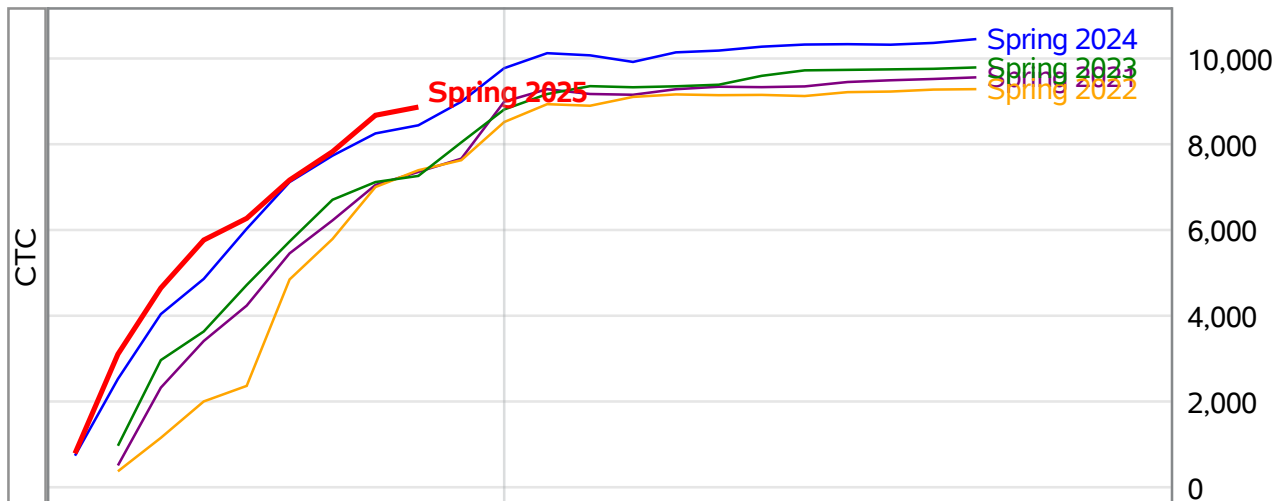

**University of Alaska Fairbanks - Early Semester Report  
 Student Credit Hours Generated by Registration Week  
 Spring 2021 - Spring 2025**

Weeks From the Start of Semester

**University of Alaska Fairbanks - Early Semester Report  
 Student Credit Hours Generated by Registration Week  
 Spring 2021 - Spring 2025**

**University of Alaska Fairbanks - Early Semester Report  
 Student Credit Hours Generated by Registration Week  
 Spring 2021 - Spring 2025**

**University of Alaska Fairbanks - Early Semester Report  
 Student Credit Hours Generated by Registration Week  
 Spring 2021 - Spring 2025**