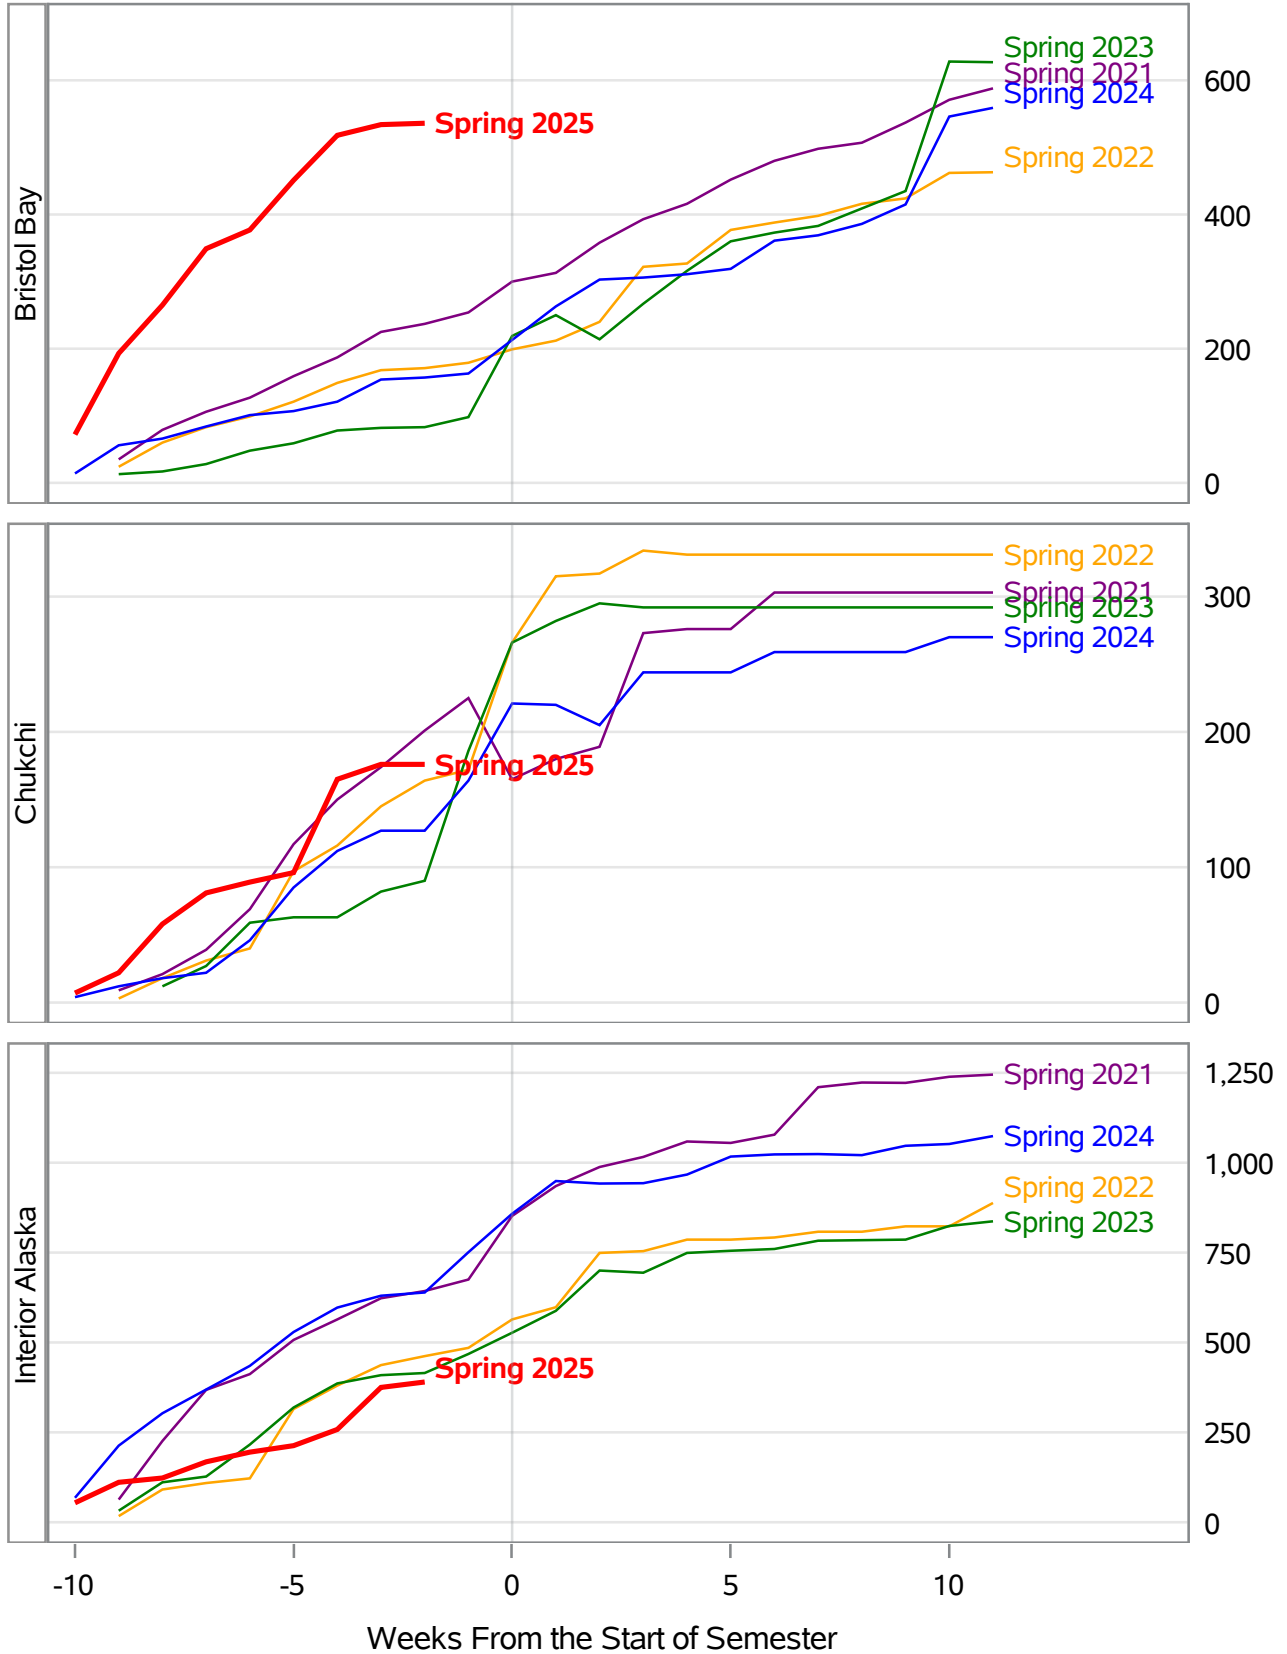

**University of Alaska Fairbanks - Early Semester Report  
 Student Credit Hours Generated by Registration Week  
 Spring 2021 - Spring 2025**

Weeks From the Start of Semester

**University of Alaska Fairbanks - Early Semester Report  
 Student Credit Hours Generated by Registration Week  
 Spring 2021 - Spring 2025**

**University of Alaska Fairbanks - Early Semester Report  
 Student Credit Hours Generated by Registration Week  
 Spring 2021 - Spring 2025**

**University of Alaska Fairbanks - Early Semester Report  
 Student Credit Hours Generated by Registration Week  
 Spring 2021 - Spring 2025**

**University of Alaska Fairbanks - Early Semester Report  
 Student Credit Hours Generated by Registration Week  
 Spring 2021 - Spring 2025**

University of Alaska Fairbanks - Early Semester Report  
Student Credit Hours Generated by Registration Week  
Spring 2021 - Spring 2025