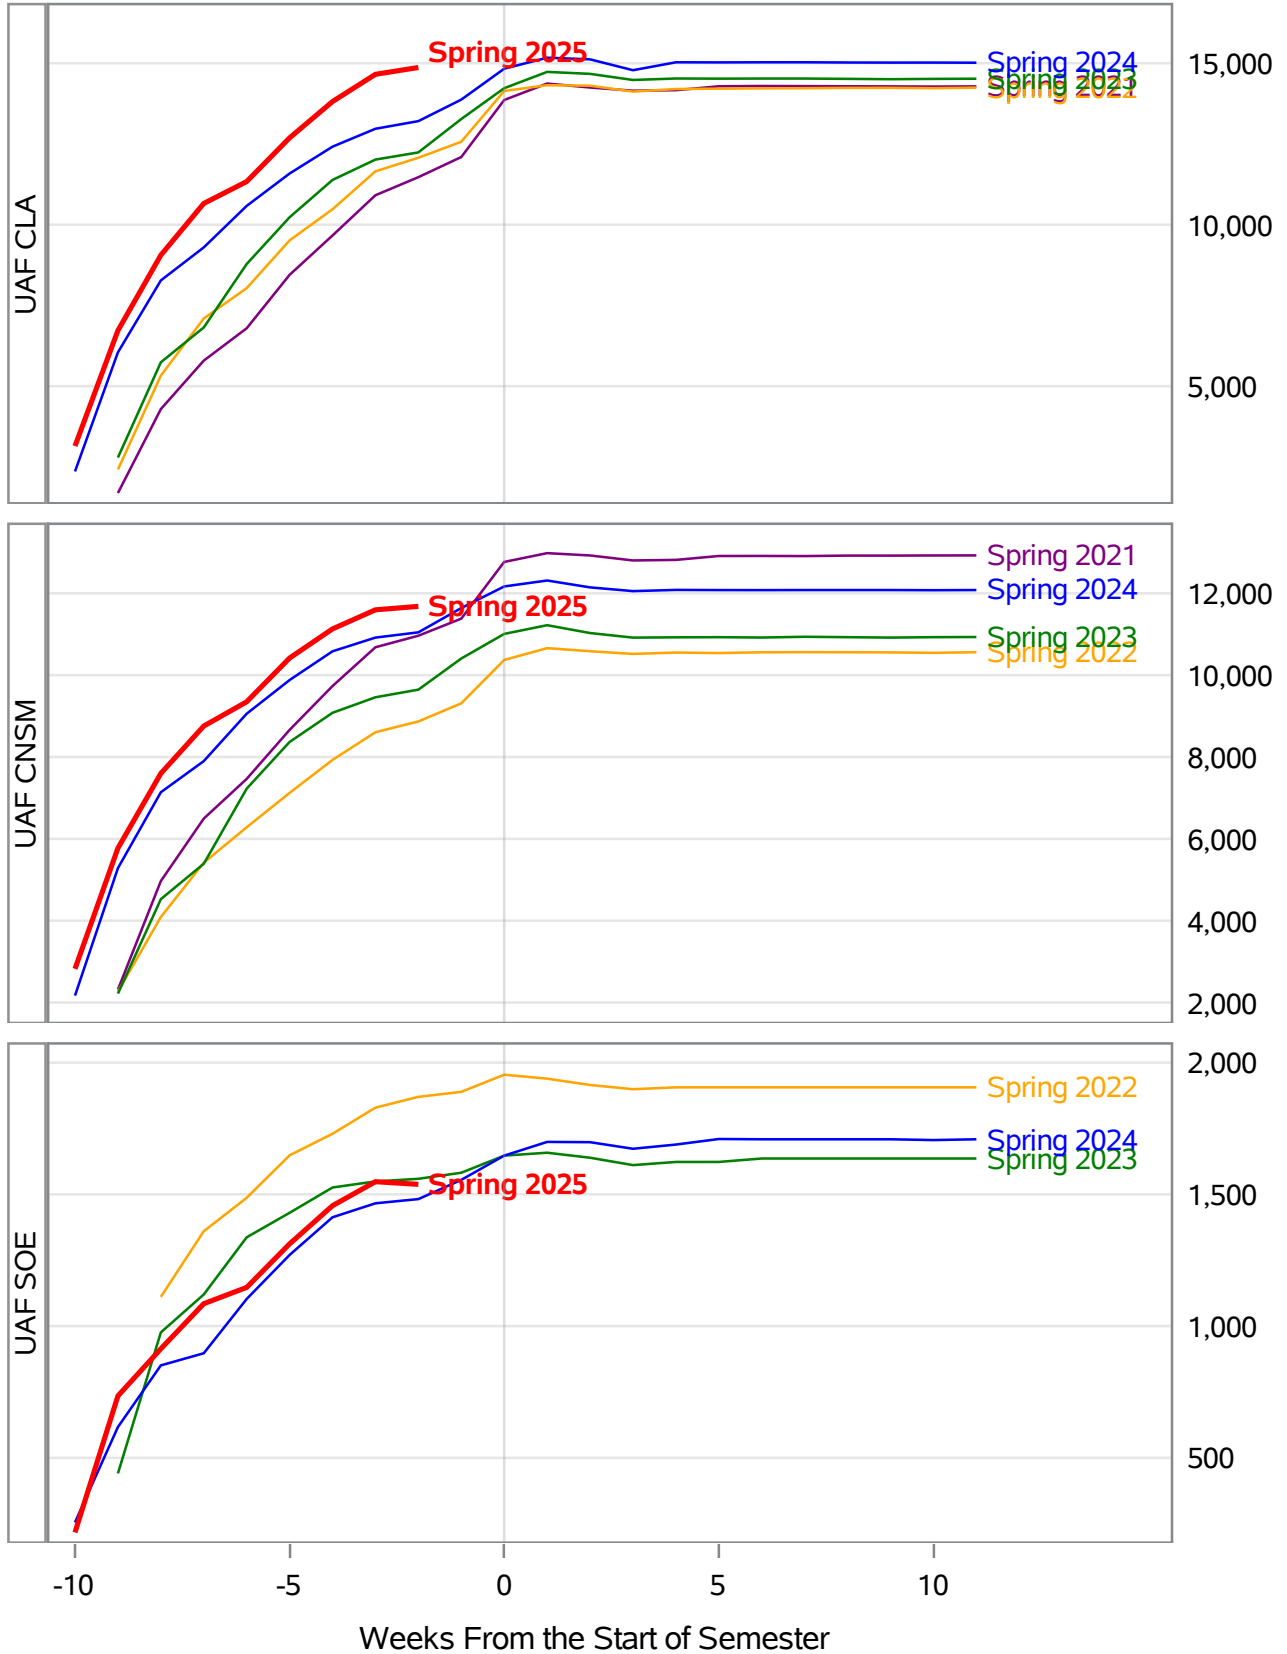

**University of Alaska Fairbanks - Early Semester Report  
 Student Credit Hours Generated by Registration Week  
 Spring 2021 - Spring 2025**

Weeks From the Start of Semester

**University of Alaska Fairbanks - Early Semester Report  
 Student Credit Hours Generated by Registration Week  
 Spring 2021 - Spring 2025**

**University of Alaska Fairbanks - Early Semester Report  
 Student Credit Hours Generated by Registration Week  
 Spring 2021 - Spring 2025**

**University of Alaska Fairbanks - Early Semester Report  
 Student Credit Hours Generated by Registration Week  
 Spring 2021 - Spring 2025**

**University of Alaska Fairbanks - Early Semester Report  
 Student Credit Hours Generated by Registration Week  
 Spring 2021 - Spring 2025**

University of Alaska Fairbanks - Early Semester Report  
Student Credit Hours Generated by Registration Week  
Spring 2021 - Spring 2025