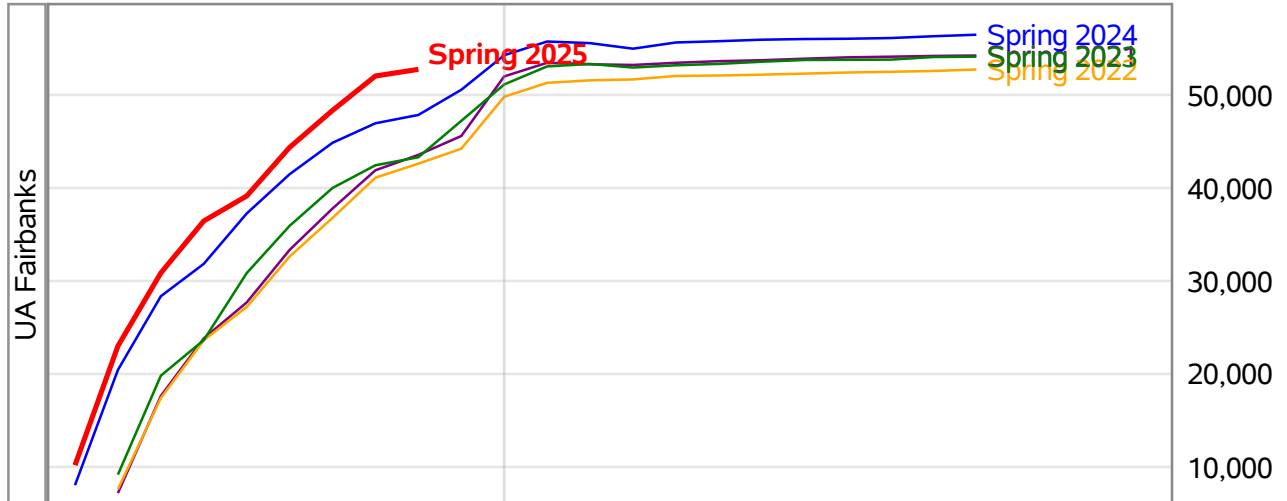

**University of Alaska Fairbanks - Early Semester Report  
 Student Credit Hours Generated by Registration Week  
 Spring 2021 - Spring 2025**

Weeks From the Start of Semester

**University of Alaska Fairbanks - Early Semester Report  
 Student Credit Hours Generated by Registration Week  
 Spring 2021 - Spring 2025**

**University of Alaska Fairbanks - Early Semester Report  
 Student Credit Hours Generated by Registration Week  
 Spring 2021 - Spring 2025**

**University of Alaska Fairbanks - Early Semester Report  
 Student Credit Hours Generated by Registration Week  
 Spring 2021 - Spring 2025**