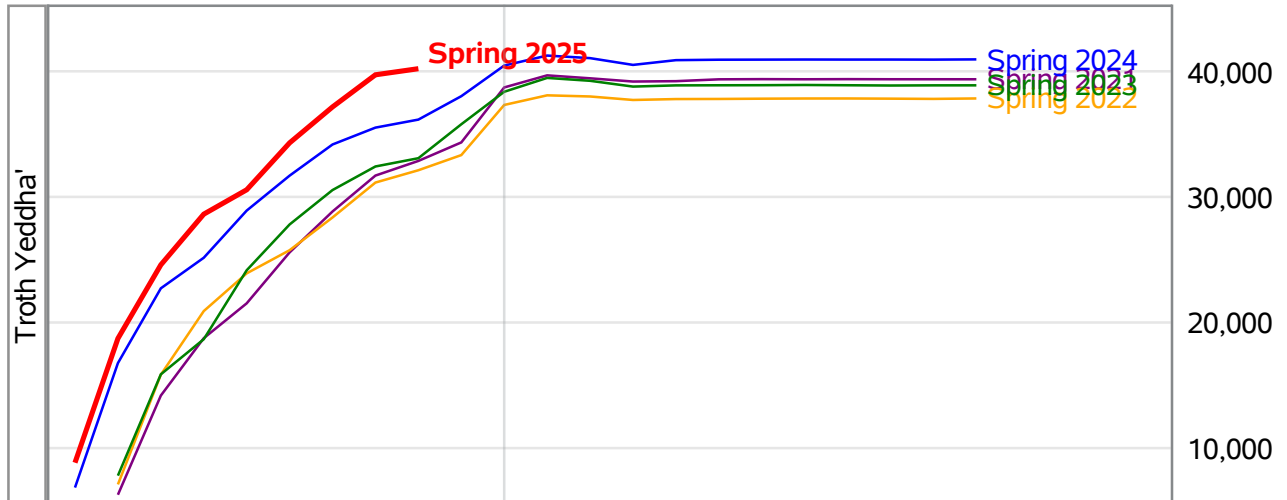

**University of Alaska Fairbanks - Early Semester Report  
 Student Credit Hours Generated by Registration Week  
 Spring 2021 - Spring 2025**

Weeks From the Start of Semester

**University of Alaska Fairbanks - Early Semester Report  
 Student Credit Hours Generated by Registration Week  
 Spring 2021 - Spring 2025**

**University of Alaska Fairbanks - Early Semester Report  
 Student Credit Hours Generated by Registration Week  
 Spring 2021 - Spring 2025**

**University of Alaska Fairbanks - Early Semester Report  
 Student Credit Hours Generated by Registration Week  
 Spring 2021 - Spring 2025**