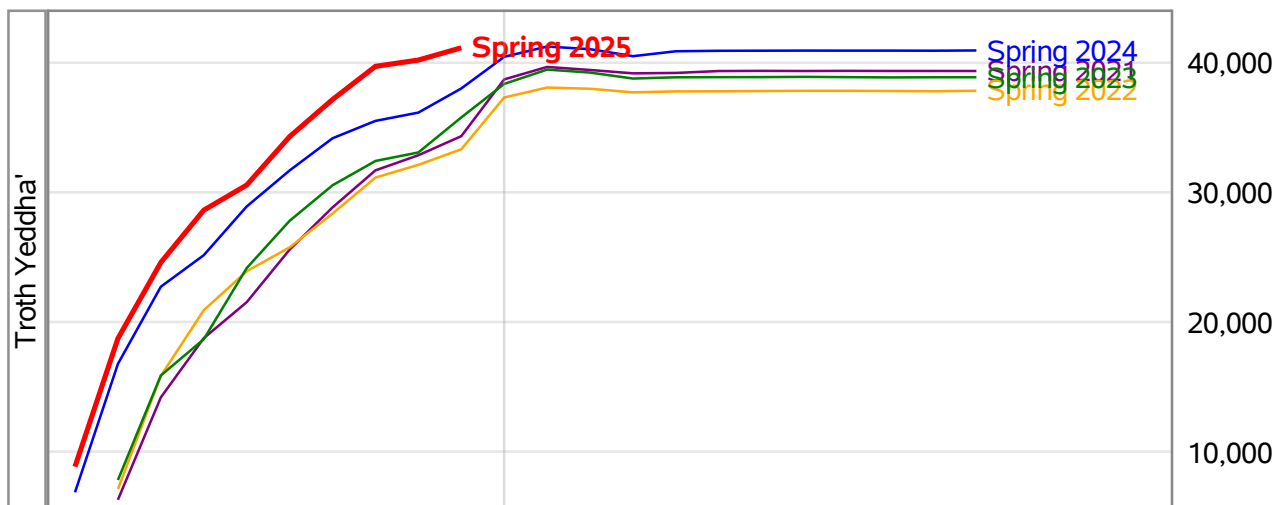

**University of Alaska Fairbanks - Early Semester Report
 Student Credit Hours Generated by Registration Week
 Spring 2021 - Spring 2025**

Weeks From the Start of Semester

**University of Alaska Fairbanks - Early Semester Report
 Student Credit Hours Generated by Registration Week
 Spring 2021 - Spring 2025**

**University of Alaska Fairbanks - Early Semester Report
 Student Credit Hours Generated by Registration Week
 Spring 2021 - Spring 2025**

**University of Alaska Fairbanks - Early Semester Report
 Student Credit Hours Generated by Registration Week
 Spring 2021 - Spring 2025**