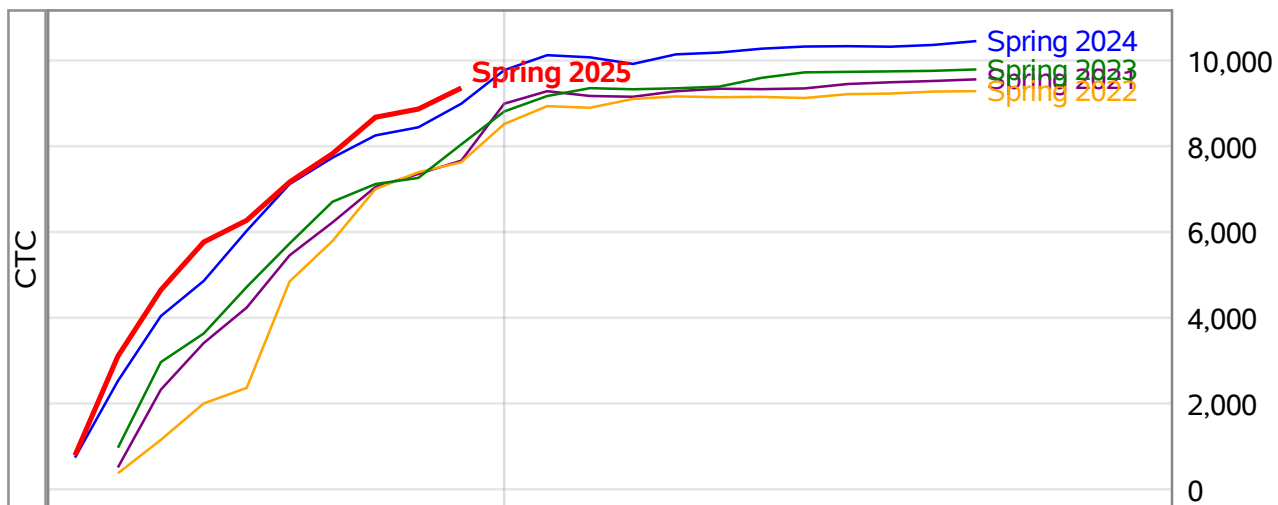

**University of Alaska Fairbanks - Early Semester Report
 Student Credit Hours Generated by Registration Week
 Spring 2021 - Spring 2025**

Weeks From the Start of Semester

**University of Alaska Fairbanks - Early Semester Report
 Student Credit Hours Generated by Registration Week
 Spring 2021 - Spring 2025**

**University of Alaska Fairbanks - Early Semester Report
 Student Credit Hours Generated by Registration Week
 Spring 2021 - Spring 2025**

**University of Alaska Fairbanks - Early Semester Report
 Student Credit Hours Generated by Registration Week
 Spring 2021 - Spring 2025**