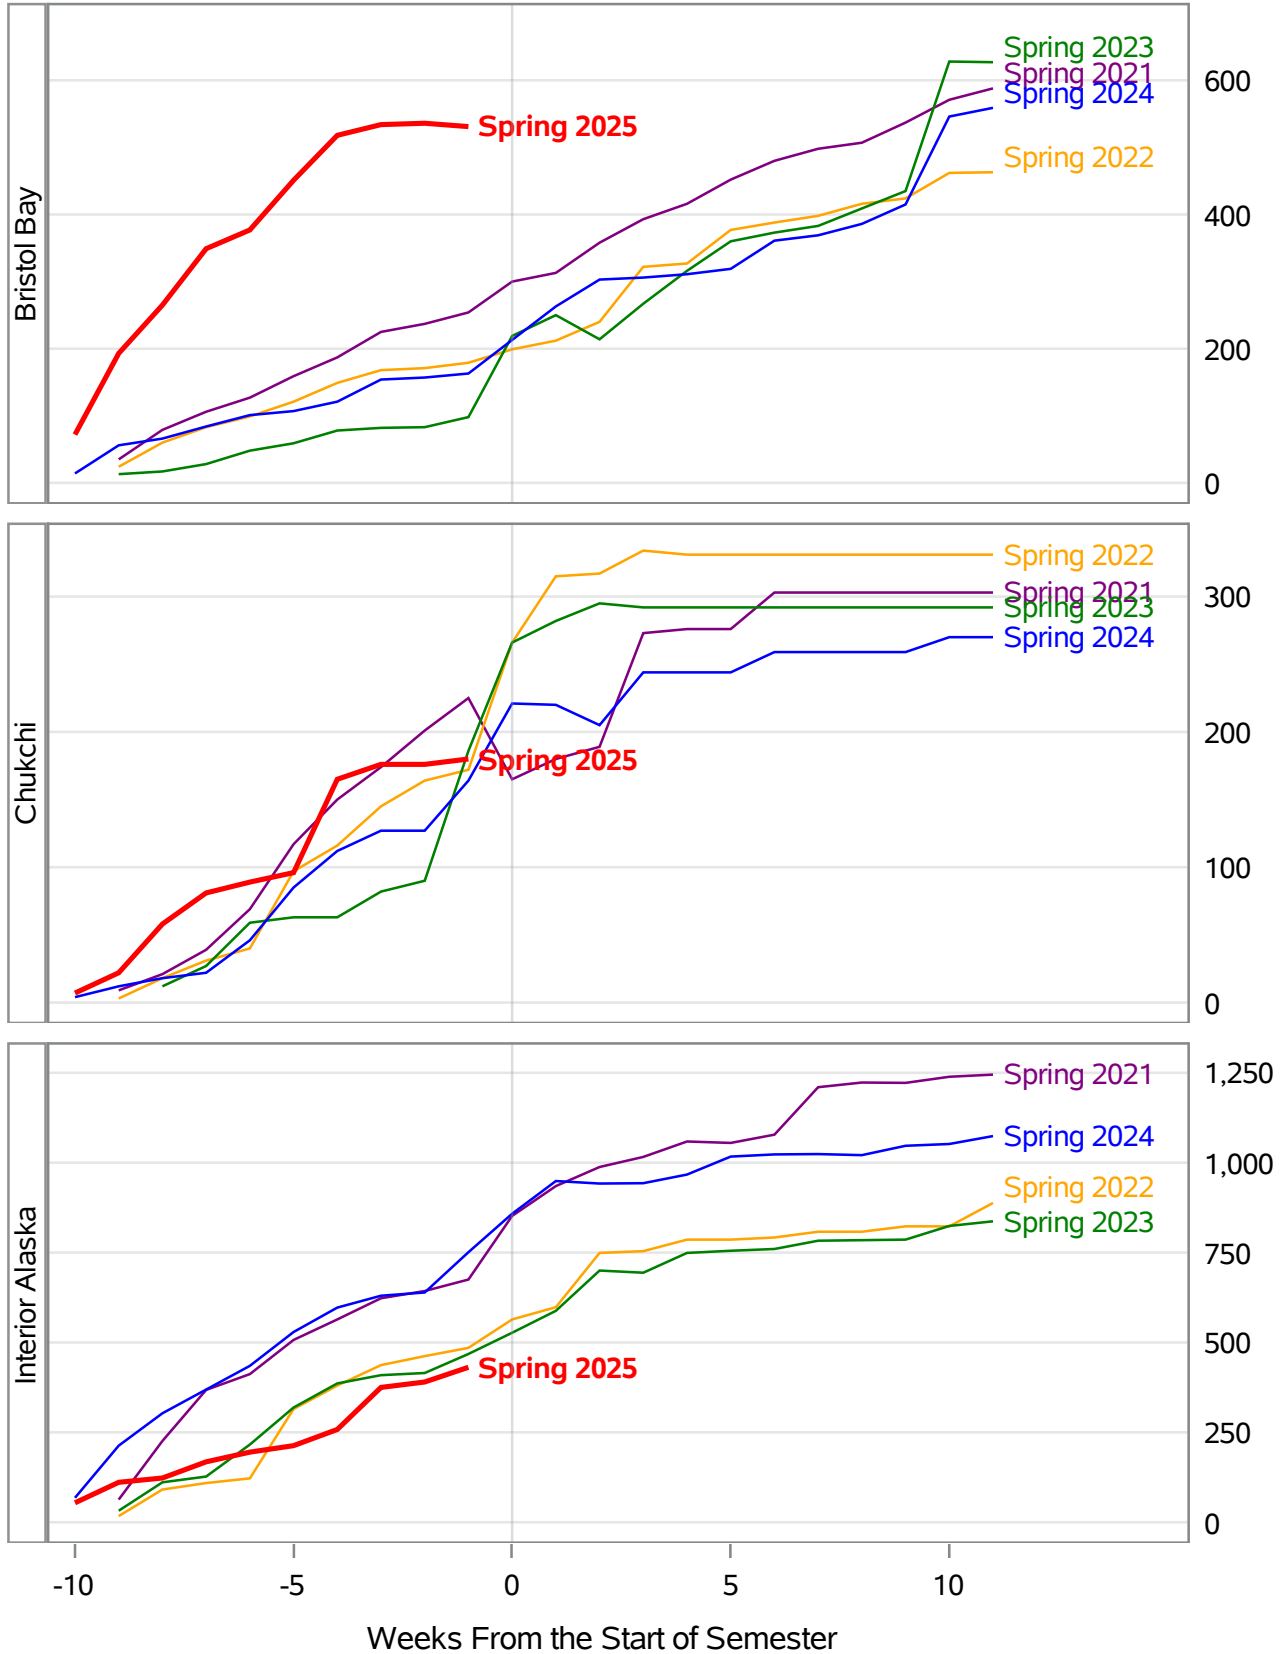

**University of Alaska Fairbanks - Early Semester Report
 Student Credit Hours Generated by Registration Week
 Spring 2021 - Spring 2025**

Weeks From the Start of Semester

**University of Alaska Fairbanks - Early Semester Report
 Student Credit Hours Generated by Registration Week
 Spring 2021 - Spring 2025**

**University of Alaska Fairbanks - Early Semester Report
 Student Credit Hours Generated by Registration Week
 Spring 2021 - Spring 2025**

**University of Alaska Fairbanks - Early Semester Report
 Student Credit Hours Generated by Registration Week
 Spring 2021 - Spring 2025**

**University of Alaska Fairbanks - Early Semester Report
 Student Credit Hours Generated by Registration Week
 Spring 2021 - Spring 2025**

University of Alaska Fairbanks - Early Semester Report
Student Credit Hours Generated by Registration Week
Spring 2021 - Spring 2025