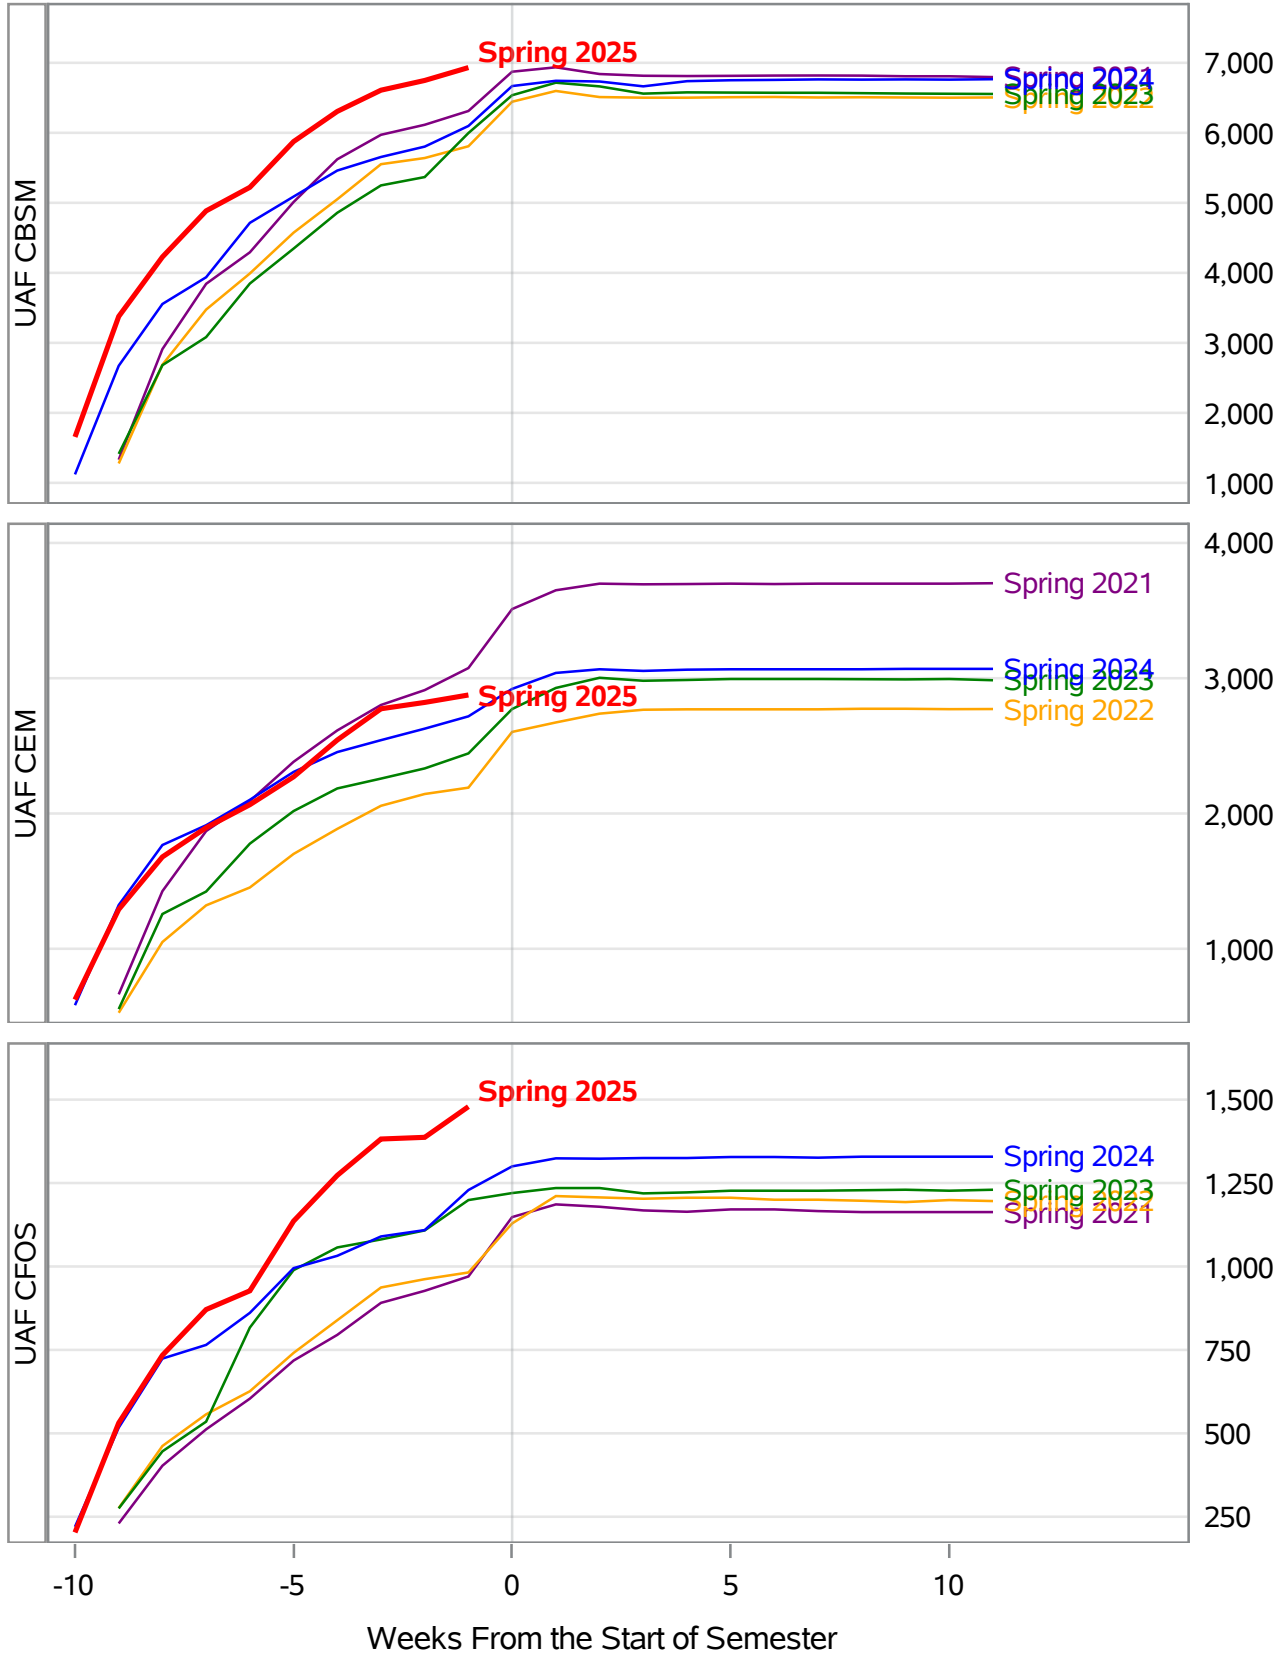

**University of Alaska Fairbanks - Early Semester Report
 Student Credit Hours Generated by Registration Week
 Spring 2021 - Spring 2025**

Weeks From the Start of Semester

**University of Alaska Fairbanks - Early Semester Report
 Student Credit Hours Generated by Registration Week
 Spring 2021 - Spring 2025**

**University of Alaska Fairbanks - Early Semester Report
 Student Credit Hours Generated by Registration Week
 Spring 2021 - Spring 2025**

**University of Alaska Fairbanks - Early Semester Report
 Student Credit Hours Generated by Registration Week
 Spring 2021 - Spring 2025**

**University of Alaska Fairbanks - Early Semester Report
 Student Credit Hours Generated by Registration Week
 Spring 2021 - Spring 2025**

University of Alaska Fairbanks - Early Semester Report
Student Credit Hours Generated by Registration Week
Spring 2021 - Spring 2025