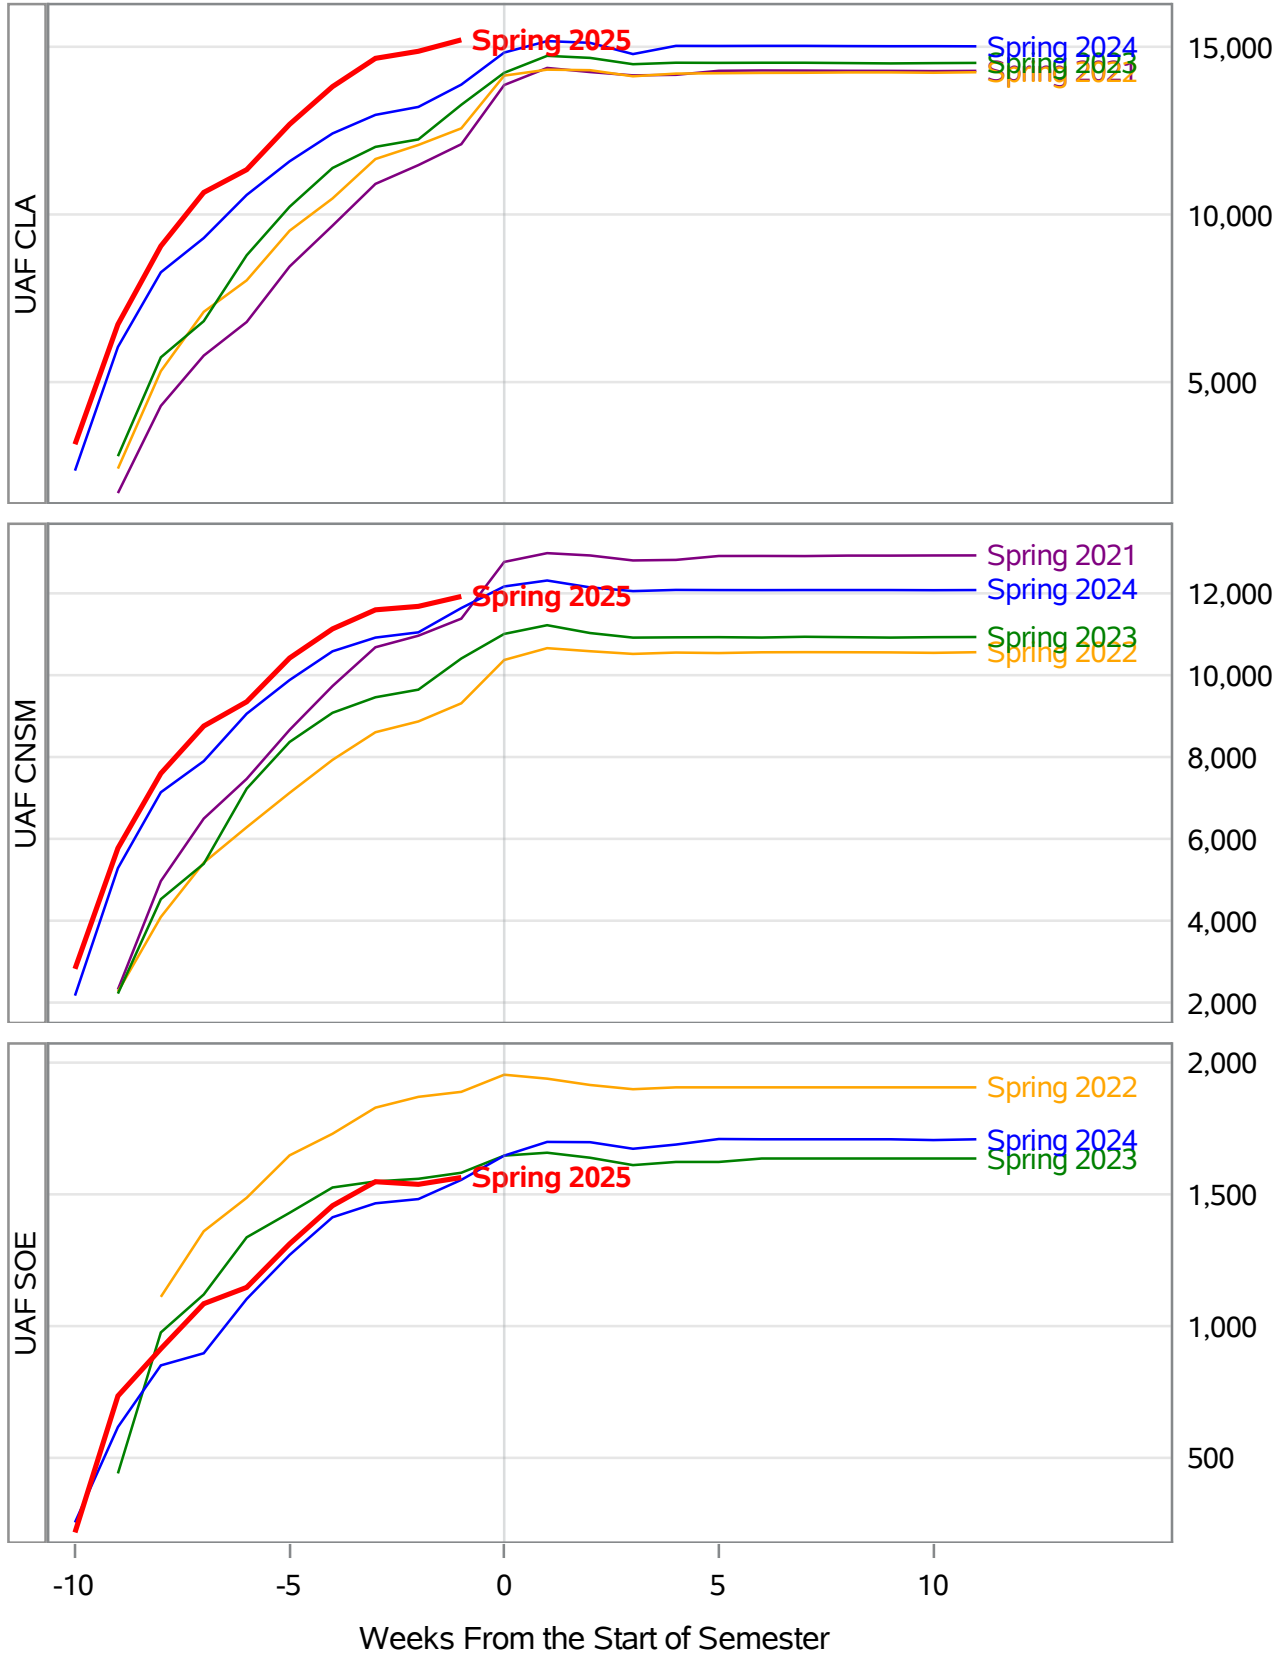

**University of Alaska Fairbanks - Early Semester Report
 Student Credit Hours Generated by Registration Week
 Spring 2021 - Spring 2025**

Weeks From the Start of Semester

**University of Alaska Fairbanks - Early Semester Report
 Student Credit Hours Generated by Registration Week
 Spring 2021 - Spring 2025**

**University of Alaska Fairbanks - Early Semester Report
 Student Credit Hours Generated by Registration Week
 Spring 2021 - Spring 2025**

**University of Alaska Fairbanks - Early Semester Report
 Student Credit Hours Generated by Registration Week
 Spring 2021 - Spring 2025**

**University of Alaska Fairbanks - Early Semester Report
 Student Credit Hours Generated by Registration Week
 Spring 2021 - Spring 2025**

University of Alaska Fairbanks - Early Semester Report
Student Credit Hours Generated by Registration Week
Spring 2021 - Spring 2025