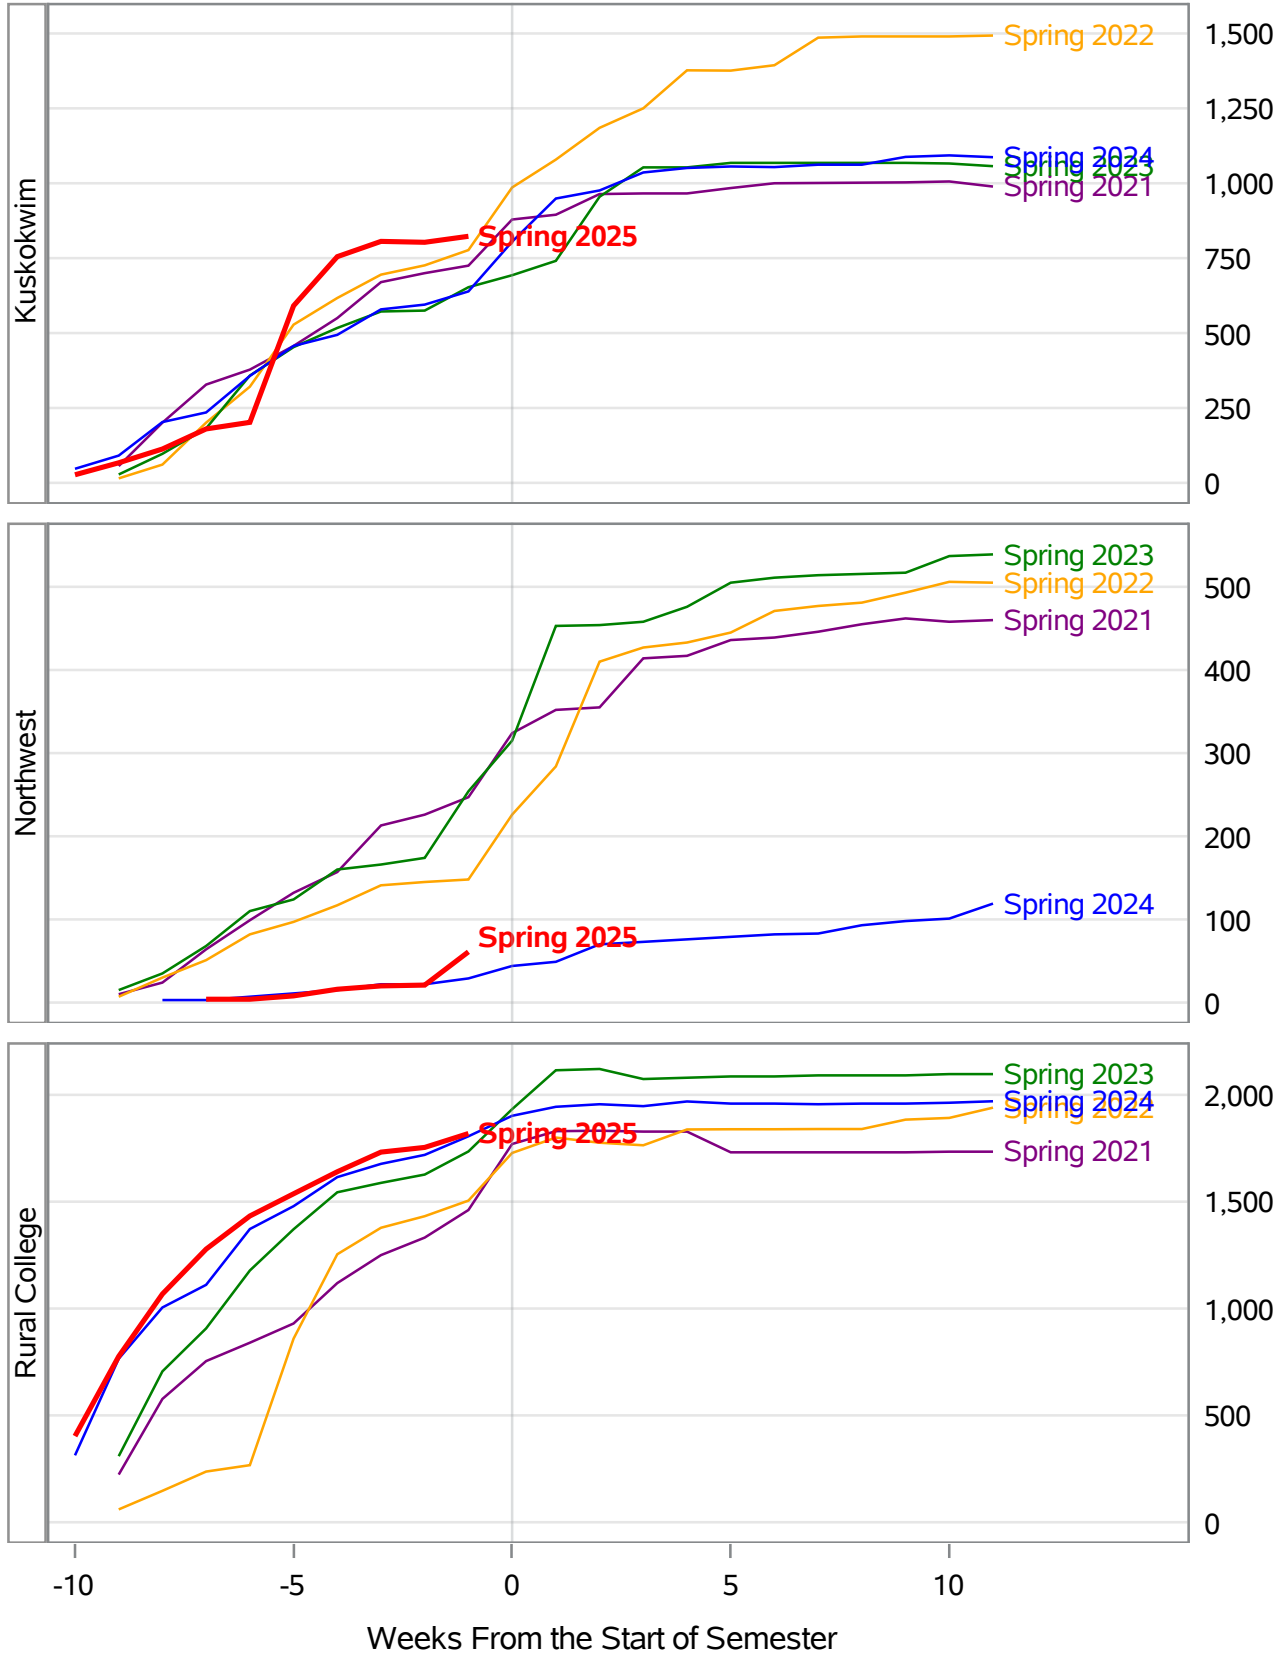

**University of Alaska Fairbanks - Early Semester Report
 Student Credit Hours Generated by Registration Week
 Spring 2021 - Spring 2025**

Weeks From the Start of Semester

**University of Alaska Fairbanks - Early Semester Report
 Student Credit Hours Generated by Registration Week
 Spring 2021 - Spring 2025**

**University of Alaska Fairbanks - Early Semester Report
 Student Credit Hours Generated by Registration Week
 Spring 2021 - Spring 2025**

**University of Alaska Fairbanks - Early Semester Report
 Student Credit Hours Generated by Registration Week
 Spring 2021 - Spring 2025**

**University of Alaska Fairbanks - Early Semester Report
 Student Credit Hours Generated by Registration Week
 Spring 2021 - Spring 2025**

University of Alaska Fairbanks - Early Semester Report
Student Credit Hours Generated by Registration Week
Spring 2021 - Spring 2025