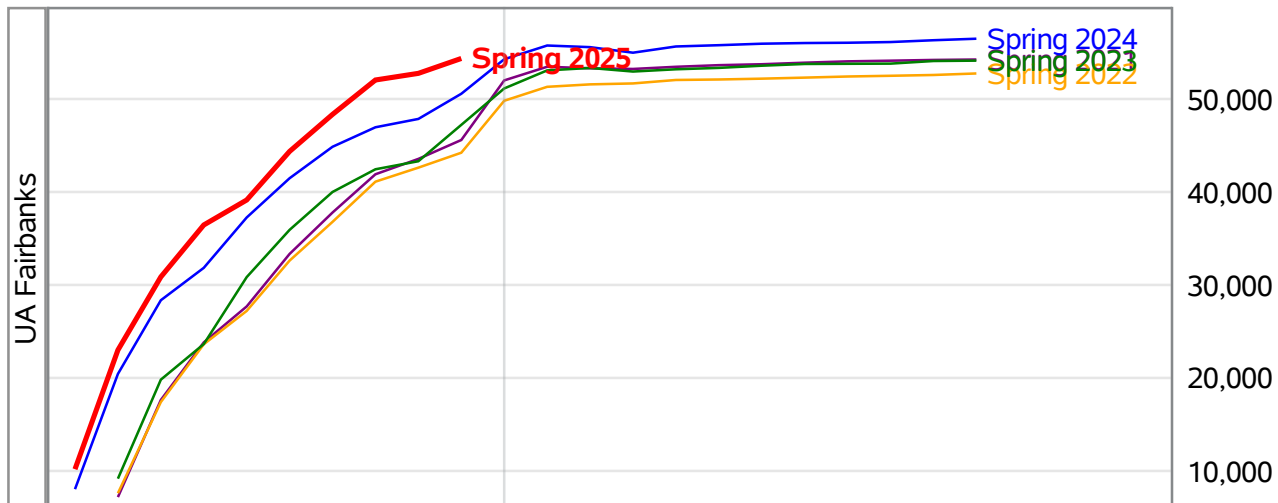

**University of Alaska Fairbanks - Early Semester Report
 Student Credit Hours Generated by Registration Week
 Spring 2021 - Spring 2025**

Weeks From the Start of Semester

**University of Alaska Fairbanks - Early Semester Report
 Student Credit Hours Generated by Registration Week
 Spring 2021 - Spring 2025**

**University of Alaska Fairbanks - Early Semester Report
 Student Credit Hours Generated by Registration Week
 Spring 2021 - Spring 2025**

**University of Alaska Fairbanks - Early Semester Report
 Student Credit Hours Generated by Registration Week
 Spring 2021 - Spring 2025**