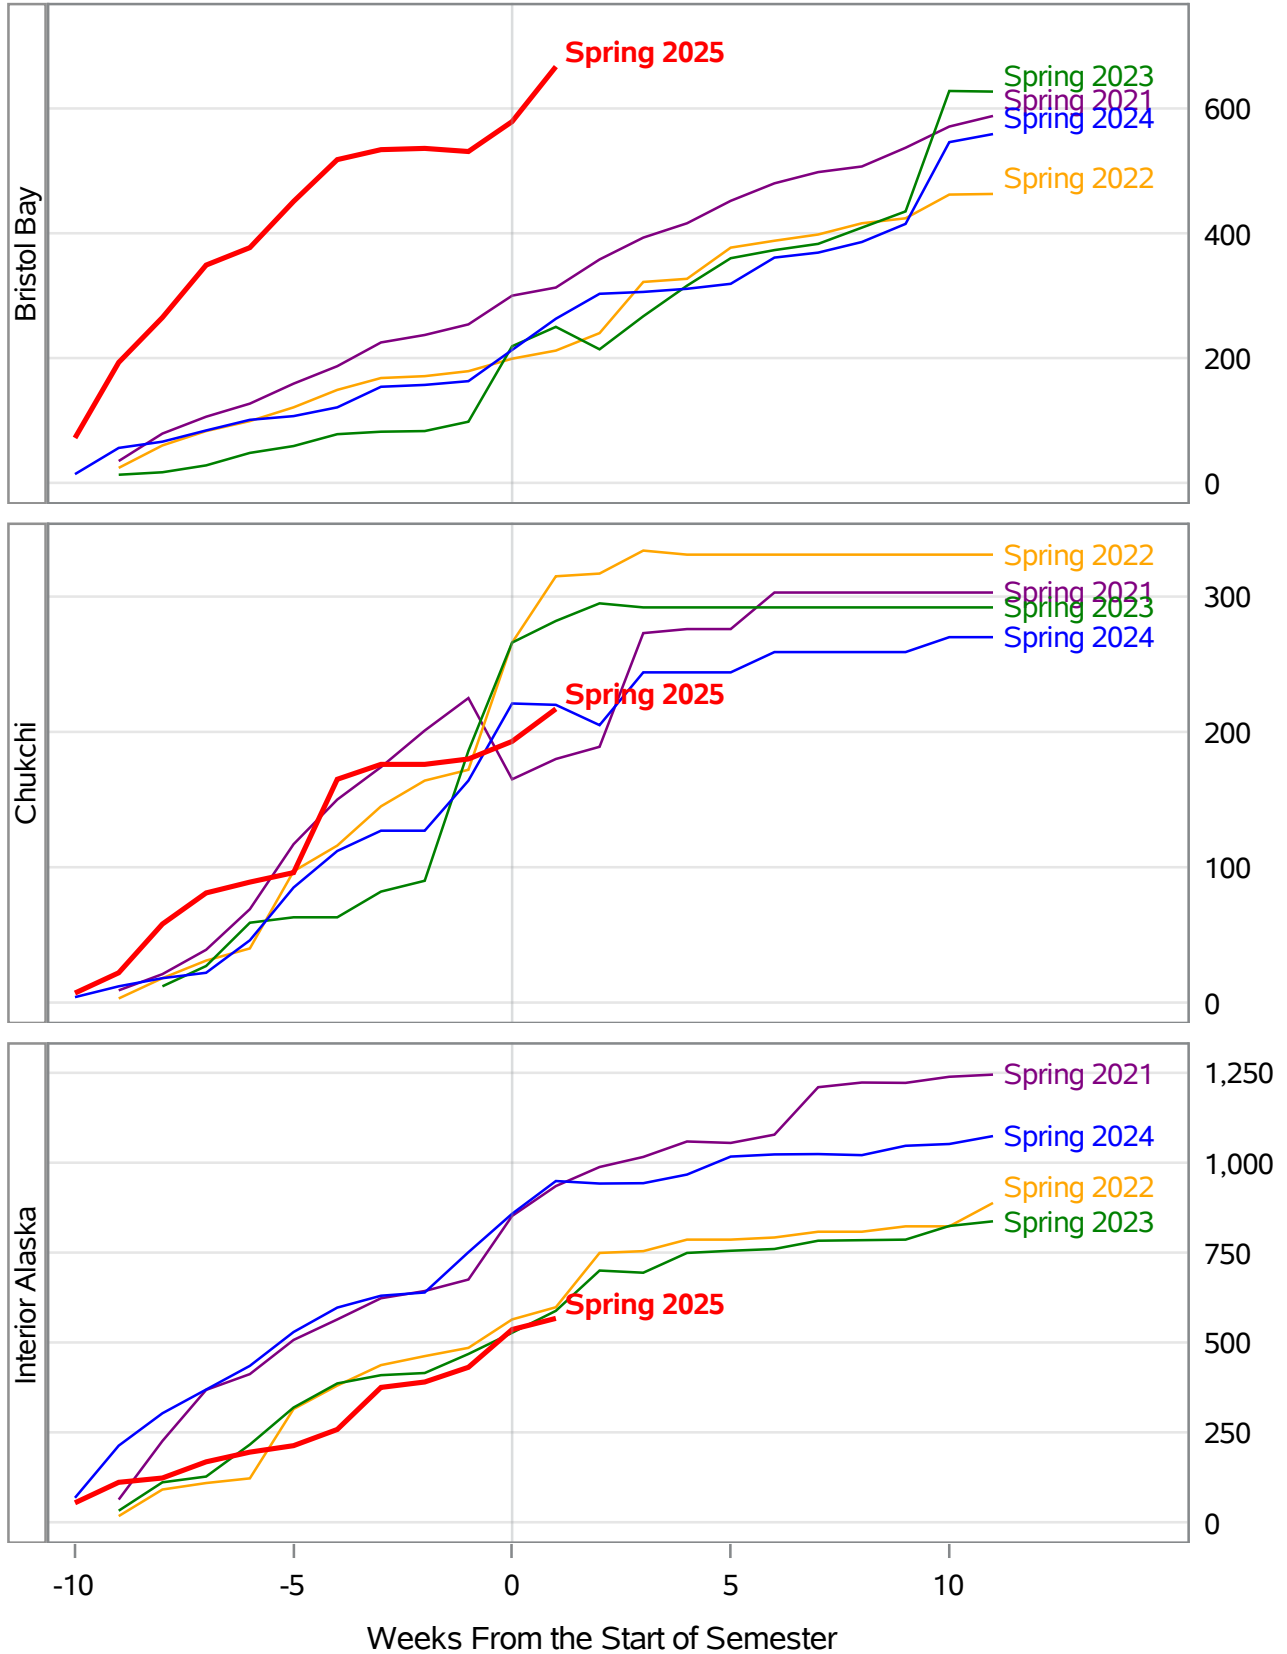

**University of Alaska Fairbanks - Early Semester Report
 Student Credit Hours Generated by Registration Week
 Spring 2021 - Spring 2025**

Weeks From the Start of Semester

**University of Alaska Fairbanks - Early Semester Report
 Student Credit Hours Generated by Registration Week
 Spring 2021 - Spring 2025**

**University of Alaska Fairbanks - Early Semester Report
 Student Credit Hours Generated by Registration Week
 Spring 2021 - Spring 2025**

**University of Alaska Fairbanks - Early Semester Report
 Student Credit Hours Generated by Registration Week
 Spring 2021 - Spring 2025**

**University of Alaska Fairbanks - Early Semester Report
 Student Credit Hours Generated by Registration Week
 Spring 2021 - Spring 2025**

University of Alaska Fairbanks - Early Semester Report
Student Credit Hours Generated by Registration Week
Spring 2021 - Spring 2025