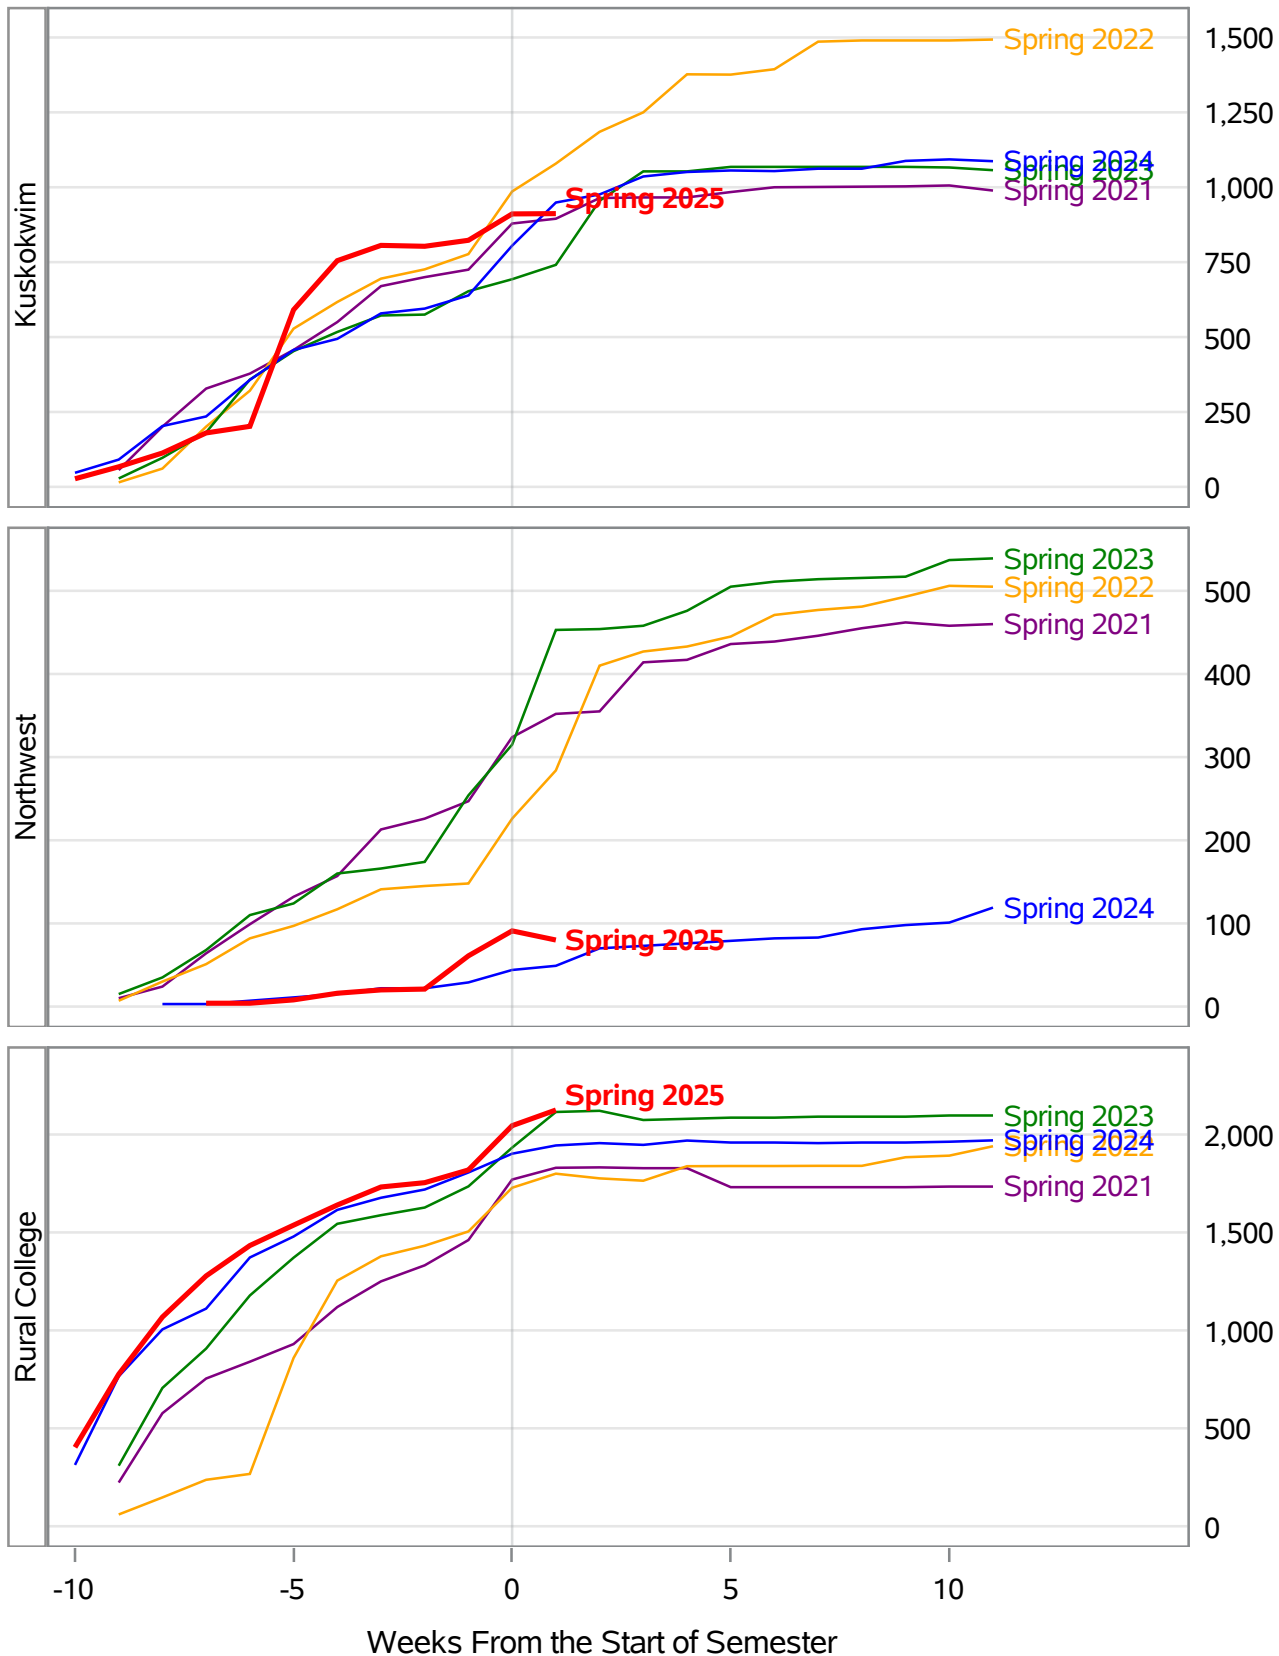

**University of Alaska Fairbanks - Early Semester Report
 Student Credit Hours Generated by Registration Week
 Spring 2021 - Spring 2025**

Weeks From the Start of Semester

**University of Alaska Fairbanks - Early Semester Report
 Student Credit Hours Generated by Registration Week
 Spring 2021 - Spring 2025**

**University of Alaska Fairbanks - Early Semester Report
 Student Credit Hours Generated by Registration Week
 Spring 2021 - Spring 2025**

**University of Alaska Fairbanks - Early Semester Report
 Student Credit Hours Generated by Registration Week
 Spring 2021 - Spring 2025**

**University of Alaska Fairbanks - Early Semester Report
 Student Credit Hours Generated by Registration Week
 Spring 2021 - Spring 2025**

University of Alaska Fairbanks - Early Semester Report
Student Credit Hours Generated by Registration Week
Spring 2021 - Spring 2025