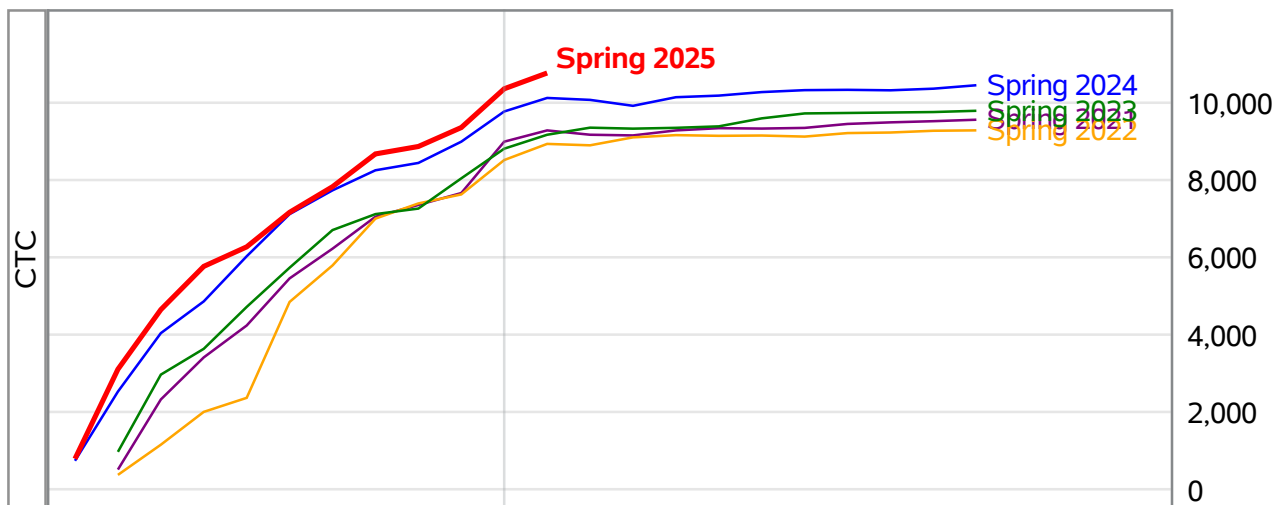

**University of Alaska Fairbanks - Early Semester Report
 Student Credit Hours Generated by Registration Week
 Spring 2021 - Spring 2025**

Weeks From the Start of Semester

**University of Alaska Fairbanks - Early Semester Report
 Student Credit Hours Generated by Registration Week
 Spring 2021 - Spring 2025**

**University of Alaska Fairbanks - Early Semester Report
 Student Credit Hours Generated by Registration Week
 Spring 2021 - Spring 2025**

**University of Alaska Fairbanks - Early Semester Report
 Student Credit Hours Generated by Registration Week
 Spring 2021 - Spring 2025**