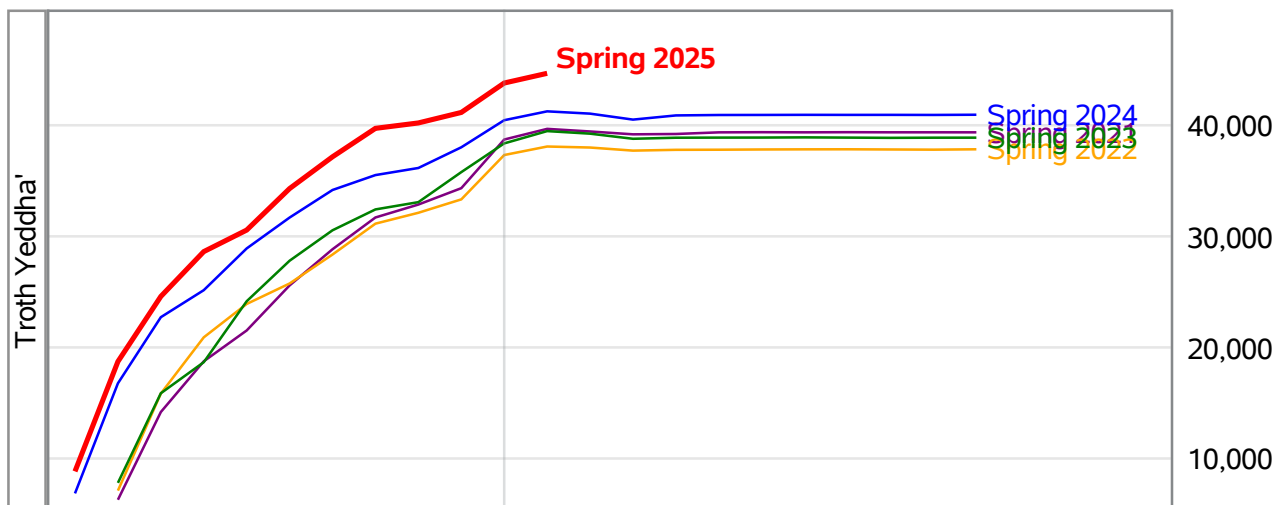

**University of Alaska Fairbanks - Early Semester Report
 Student Credit Hours Generated by Registration Week
 Spring 2021 - Spring 2025**

Weeks From the Start of Semester

**University of Alaska Fairbanks - Early Semester Report
 Student Credit Hours Generated by Registration Week
 Spring 2021 - Spring 2025**

**University of Alaska Fairbanks - Early Semester Report
 Student Credit Hours Generated by Registration Week
 Spring 2021 - Spring 2025**

**University of Alaska Fairbanks - Early Semester Report
 Student Credit Hours Generated by Registration Week
 Spring 2021 - Spring 2025**