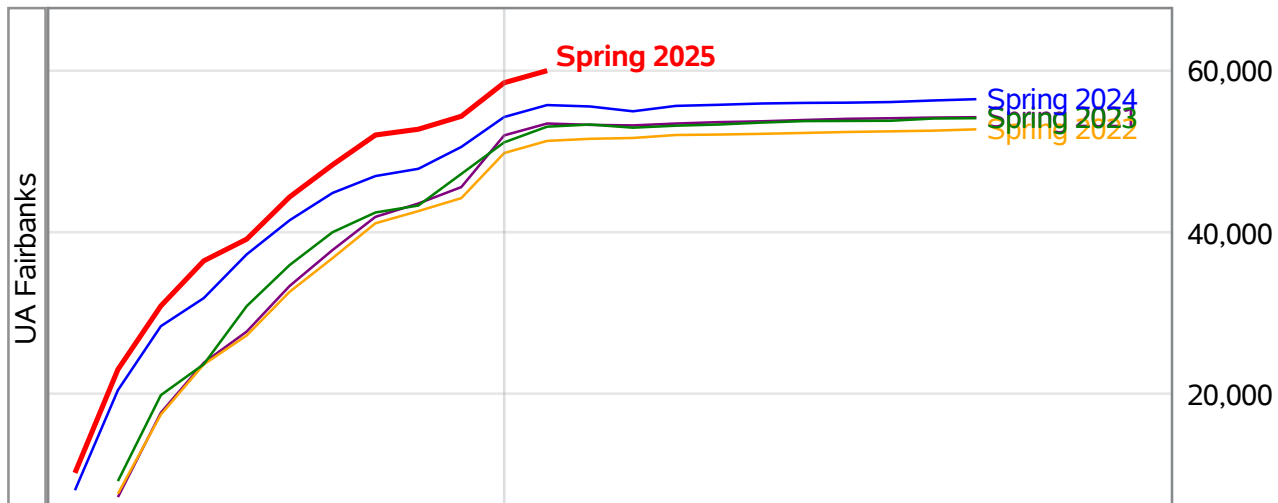

**University of Alaska Fairbanks - Early Semester Report
 Student Credit Hours Generated by Registration Week
 Spring 2021 - Spring 2025**

Weeks From the Start of Semester

**University of Alaska Fairbanks - Early Semester Report
 Student Credit Hours Generated by Registration Week
 Spring 2021 - Spring 2025**

**University of Alaska Fairbanks - Early Semester Report
 Student Credit Hours Generated by Registration Week
 Spring 2021 - Spring 2025**

**University of Alaska Fairbanks - Early Semester Report
 Student Credit Hours Generated by Registration Week
 Spring 2021 - Spring 2025**