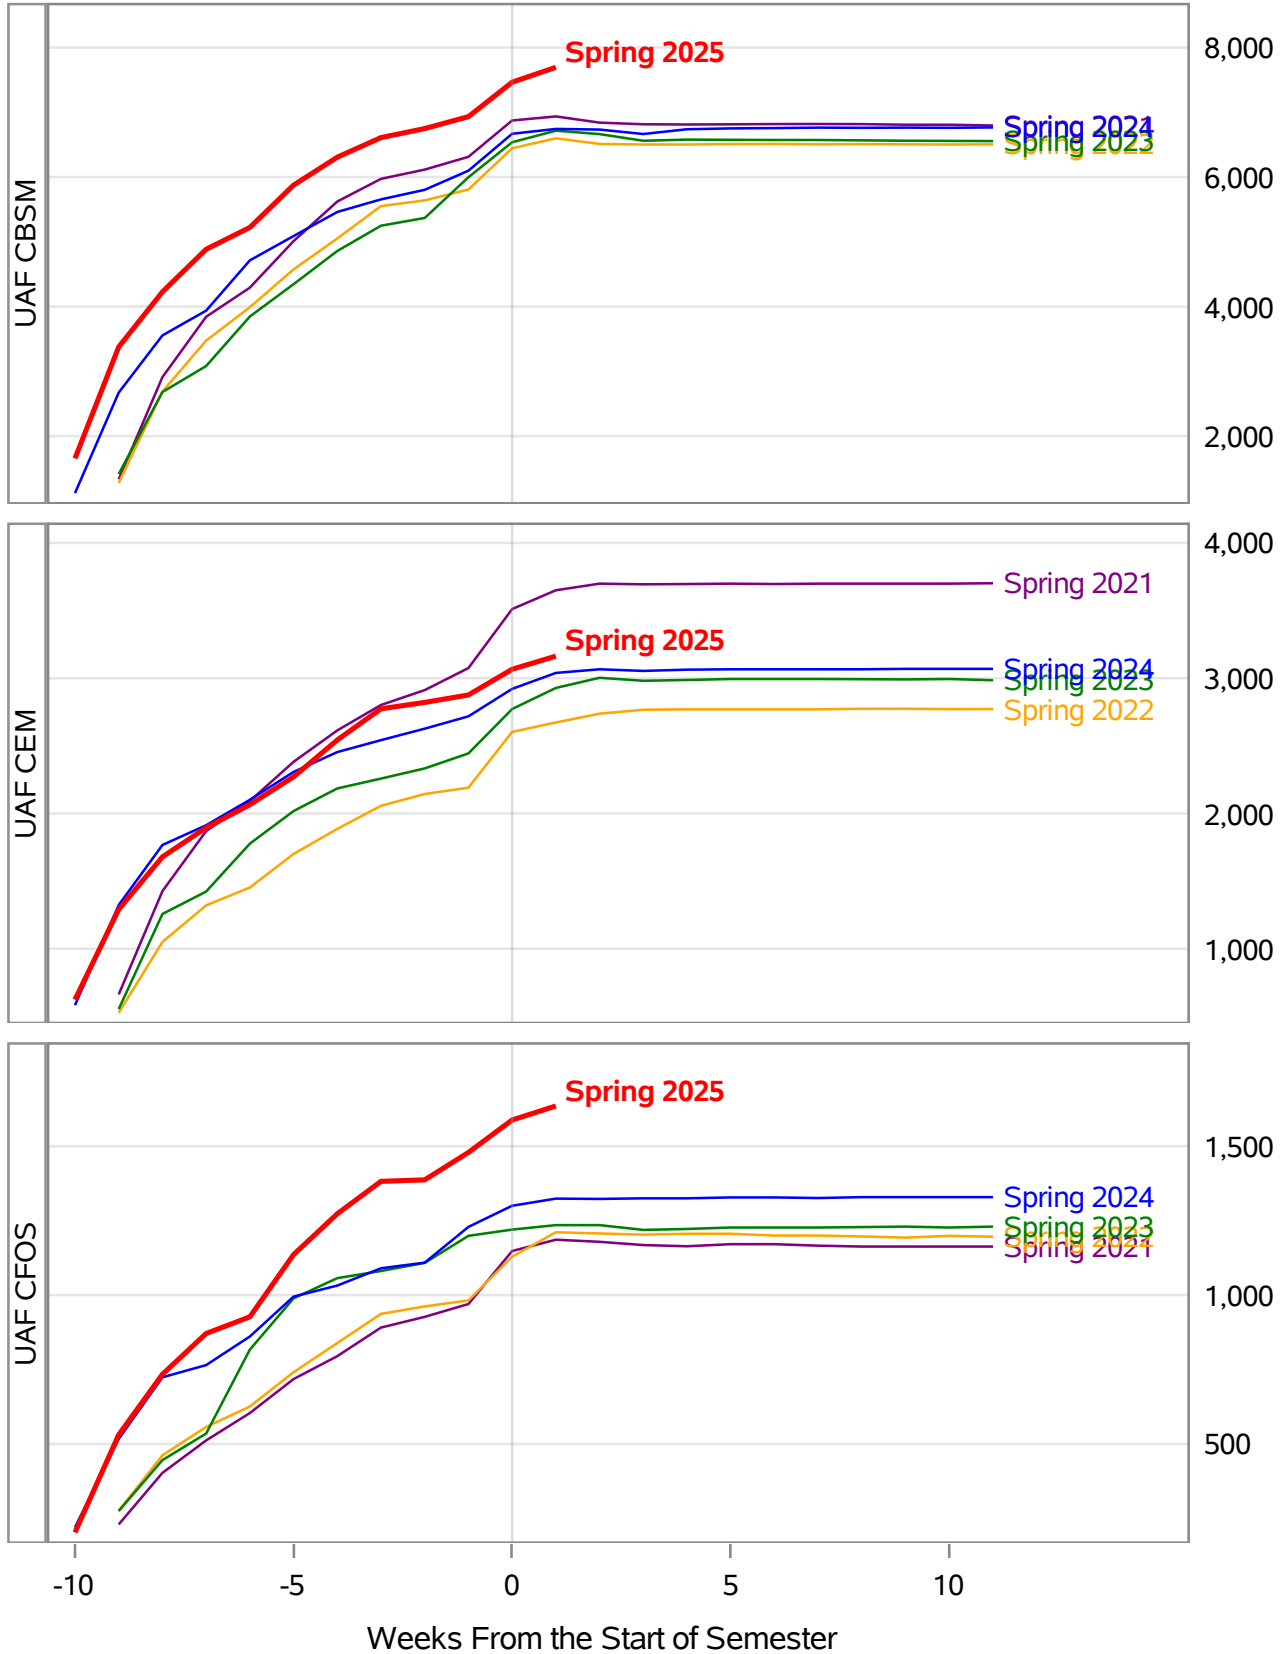

**University of Alaska Fairbanks - Early Semester Report
 Student Credit Hours Generated by Registration Week
 Spring 2021 - Spring 2025**

Weeks From the Start of Semester

**University of Alaska Fairbanks - Early Semester Report
 Student Credit Hours Generated by Registration Week
 Spring 2021 - Spring 2025**

**University of Alaska Fairbanks - Early Semester Report
 Student Credit Hours Generated by Registration Week
 Spring 2021 - Spring 2025**

**University of Alaska Fairbanks - Early Semester Report
 Student Credit Hours Generated by Registration Week
 Spring 2021 - Spring 2025**

**University of Alaska Fairbanks - Early Semester Report
 Student Credit Hours Generated by Registration Week
 Spring 2021 - Spring 2025**

University of Alaska Fairbanks - Early Semester Report
Student Credit Hours Generated by Registration Week
Spring 2021 - Spring 2025