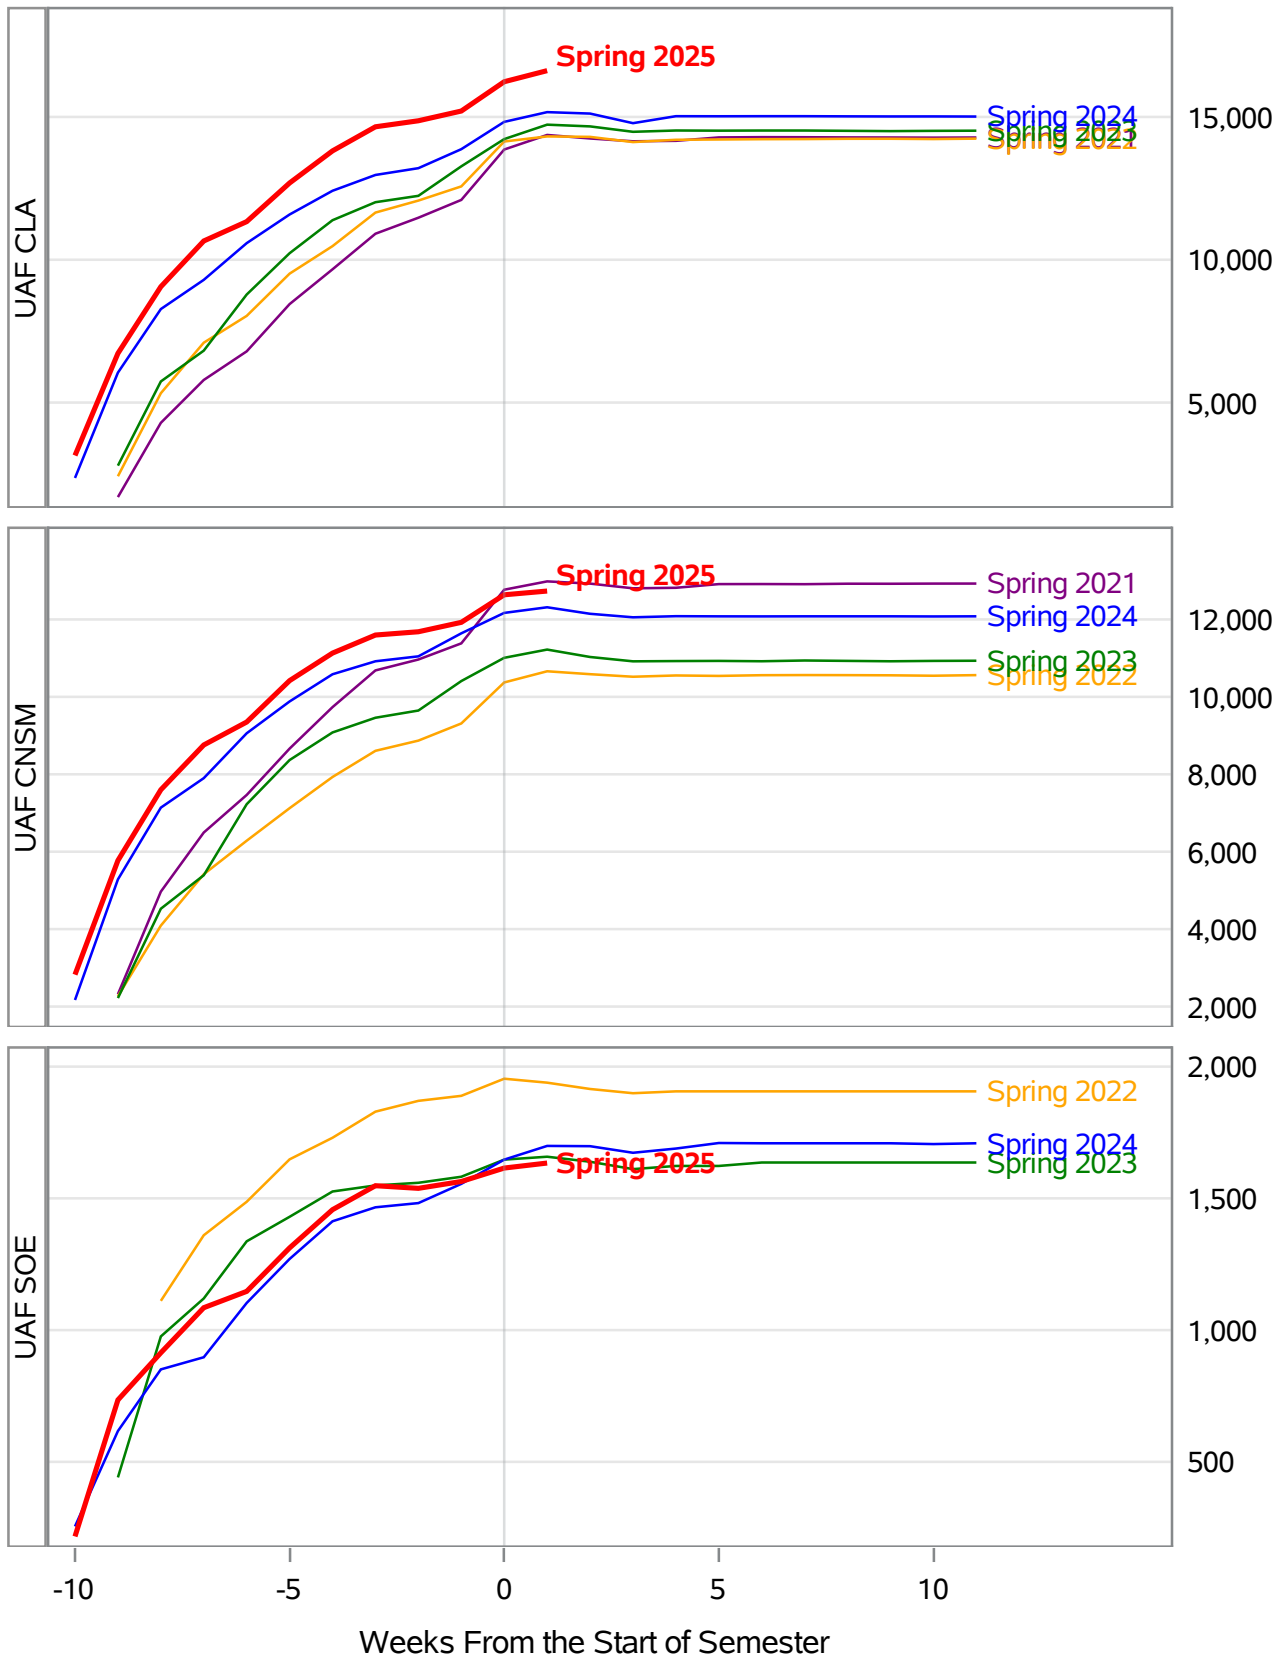

**University of Alaska Fairbanks - Early Semester Report
 Student Credit Hours Generated by Registration Week
 Spring 2021 - Spring 2025**

Weeks From the Start of Semester

**University of Alaska Fairbanks - Early Semester Report
 Student Credit Hours Generated by Registration Week
 Spring 2021 - Spring 2025**

**University of Alaska Fairbanks - Early Semester Report
 Student Credit Hours Generated by Registration Week
 Spring 2021 - Spring 2025**

**University of Alaska Fairbanks - Early Semester Report
 Student Credit Hours Generated by Registration Week
 Spring 2021 - Spring 2025**

**University of Alaska Fairbanks - Early Semester Report
 Student Credit Hours Generated by Registration Week
 Spring 2021 - Spring 2025**

University of Alaska Fairbanks - Early Semester Report
Student Credit Hours Generated by Registration Week
Spring 2021 - Spring 2025