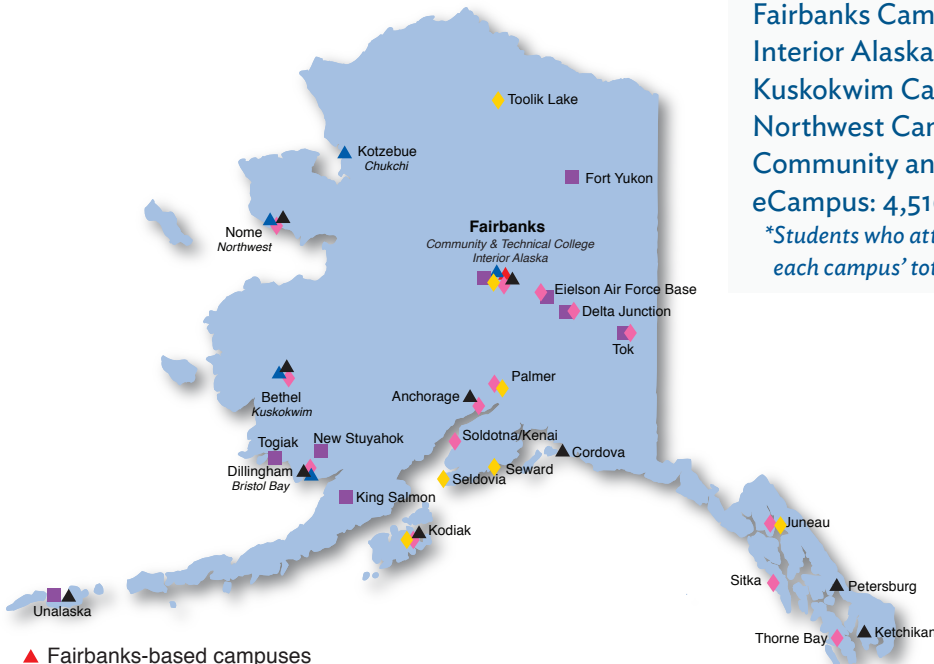

Research

UAF is the principal research center for the statewide university system. Our research engages undergraduate and graduate students so they gain skills and knowledge to become tomorrow's leaders. UAF researchers find solutions to Arctic challenges in these major units:

- Agricultural and Forestry Experiment Station
- Geophysical Institute
- Institute of Arctic Biology
- Institute of Marine Science
- Institute of Northern Engineering
- International Arctic Research Center

Research expenditures (direct), FY20: $111 million

Locations

UAF is a Land, Sea and Space Grant university with locations throughout Alaska.

- ▲ Fairbanks-based campuses
- ▲ Rural campuses
- CRCD learning centers
- Off-campus research stations
- Cooperative Extension Service
- ▲ Marine Advisory Program

Naturally Inspiring.

Athletics

Men's ice hockey

NCAA Division I independent member

Men's and women's basketball, men's and women's cross-country running, women's volleyball

NCAA Division II Great Northwest Athletic Conference

Men's and women's cross-country skiing

NCAA Rocky Mountain Intercollegiate Ski Association

Women's swimming

NCAA Division II Pacific Collegiate Swim and Dive Conference

Men's and women's rifle

NCAA Patriot Rifle Conference, 10-time NCAA champions

Campus Enrollment, Fall 2020*

Bristol Bay Campus, Dillingham: 229
Chukchi Campus, Kotzebue: 191
Fairbanks Campus: 5,331
Interior Alaska Campus: 264
Kuskokwim Campus, Bethel: 511
Northwest Campus, Nome: 232
Community and Technical College: 2,171
eCampus: 4,516

*Students who attended more than one campus are counted in each campus' totals but only once in the overall total.