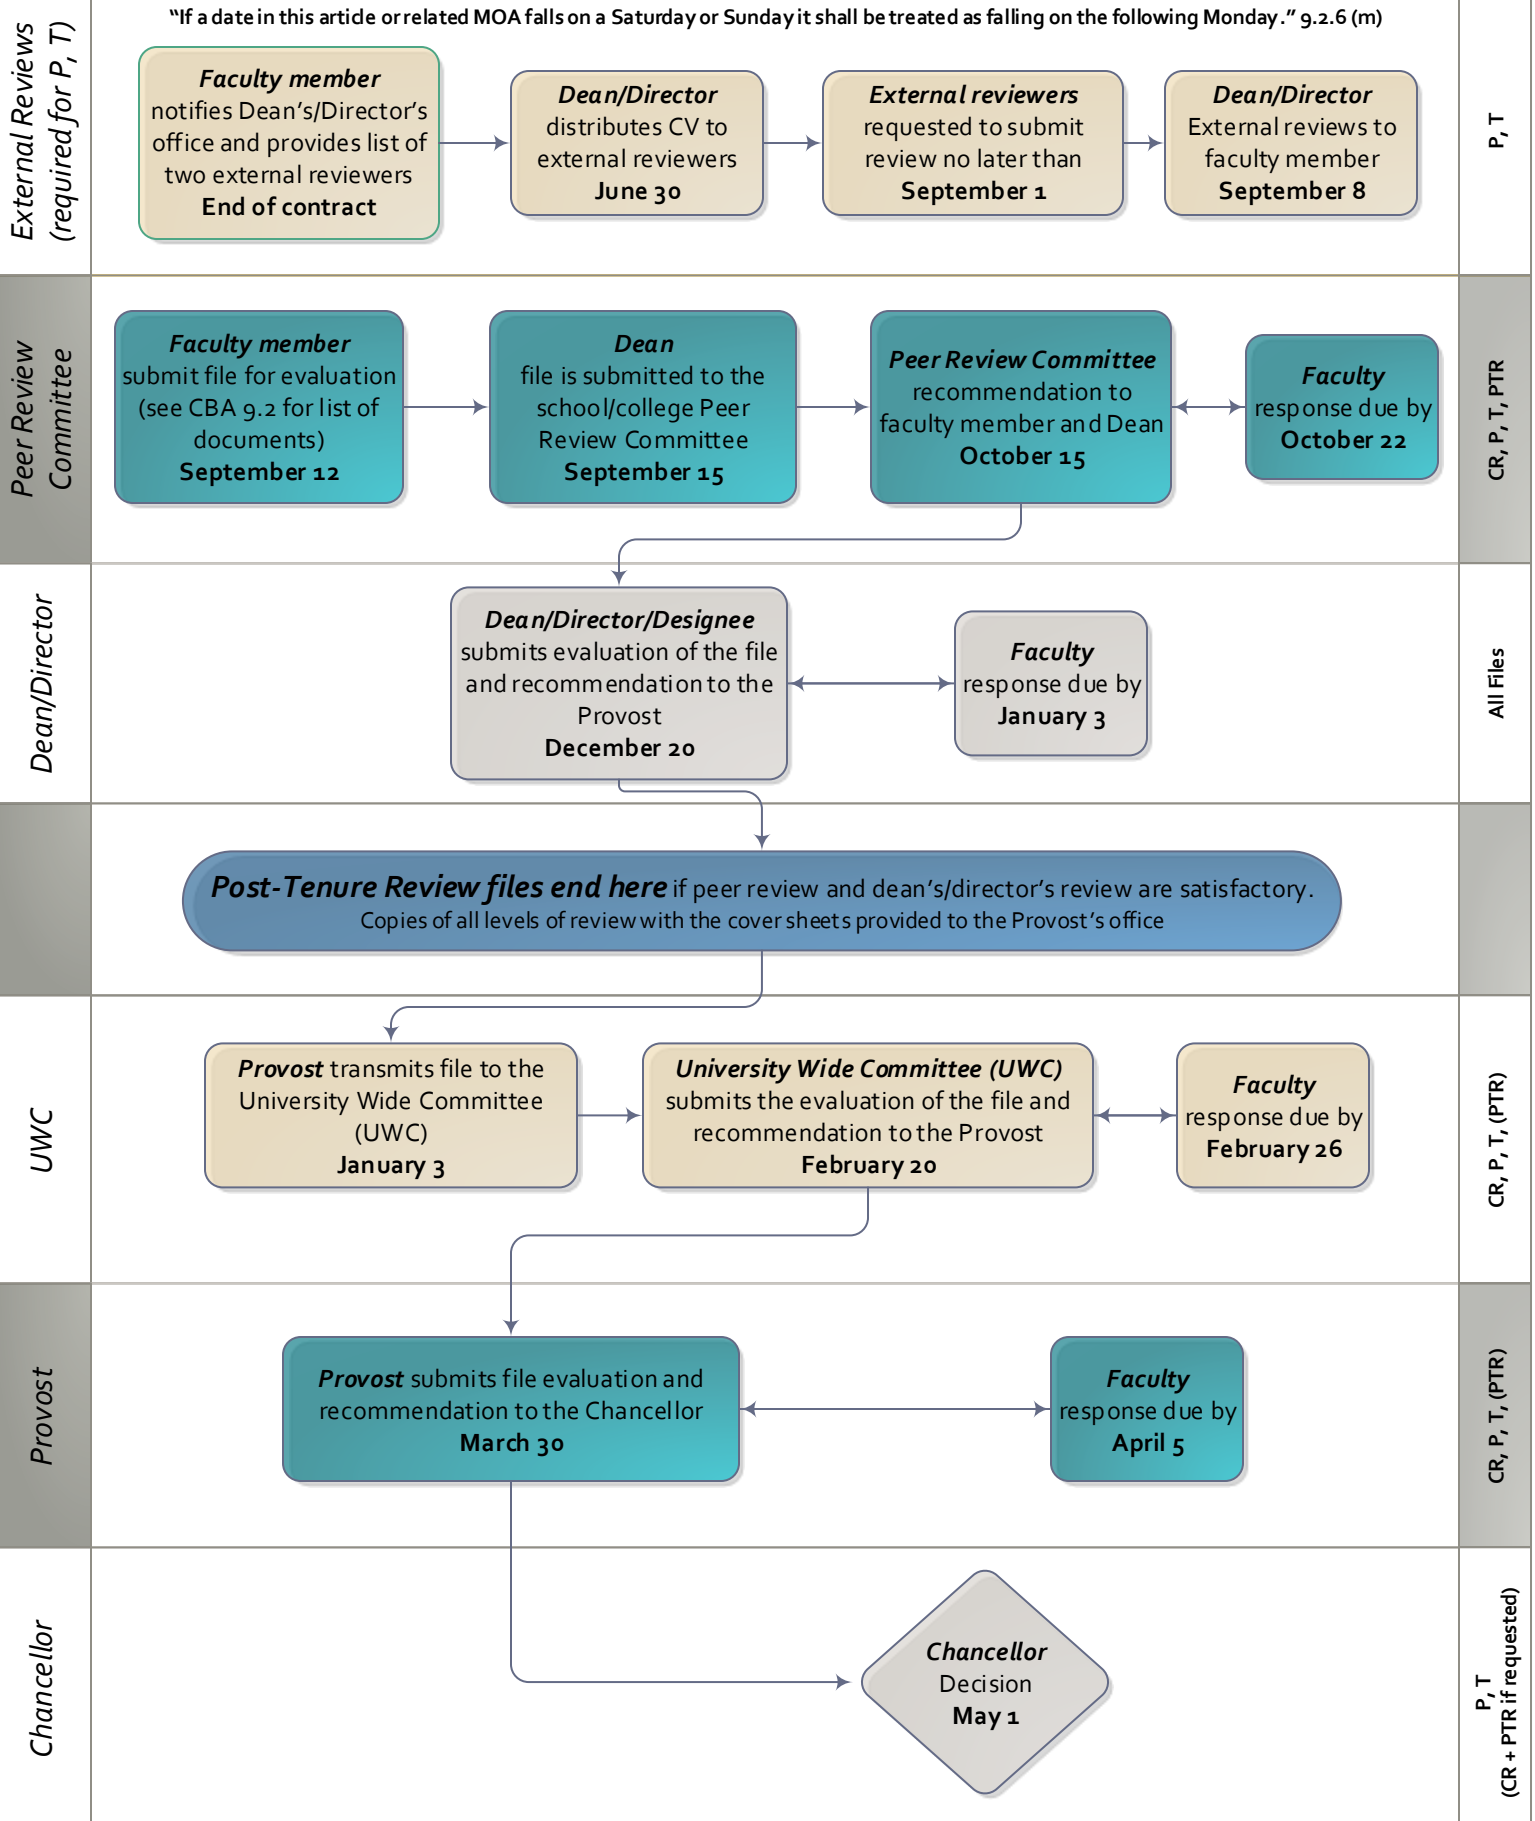

UNAC Evaluation Process (UAF)

File Type Legend: P – Promotion
T – Tenure

CR – 4th year comprehensive review
PTR – Post-Tenure Review (comprehensive)

Updated: 3/2/18 by UAF Faculty Services

Source: UNAC CBA 2017-2019

File Type

"If a date in this article or related MOA falls on a Saturday or Sunday it shall be treated as falling on the following Monday." 9.2.6 (m)

P, T

CR, P, T, PTR

All Files

CR, P, T, (PTR)

CR, P, T, (PTR)

P, T
(CR + PTR if requested)